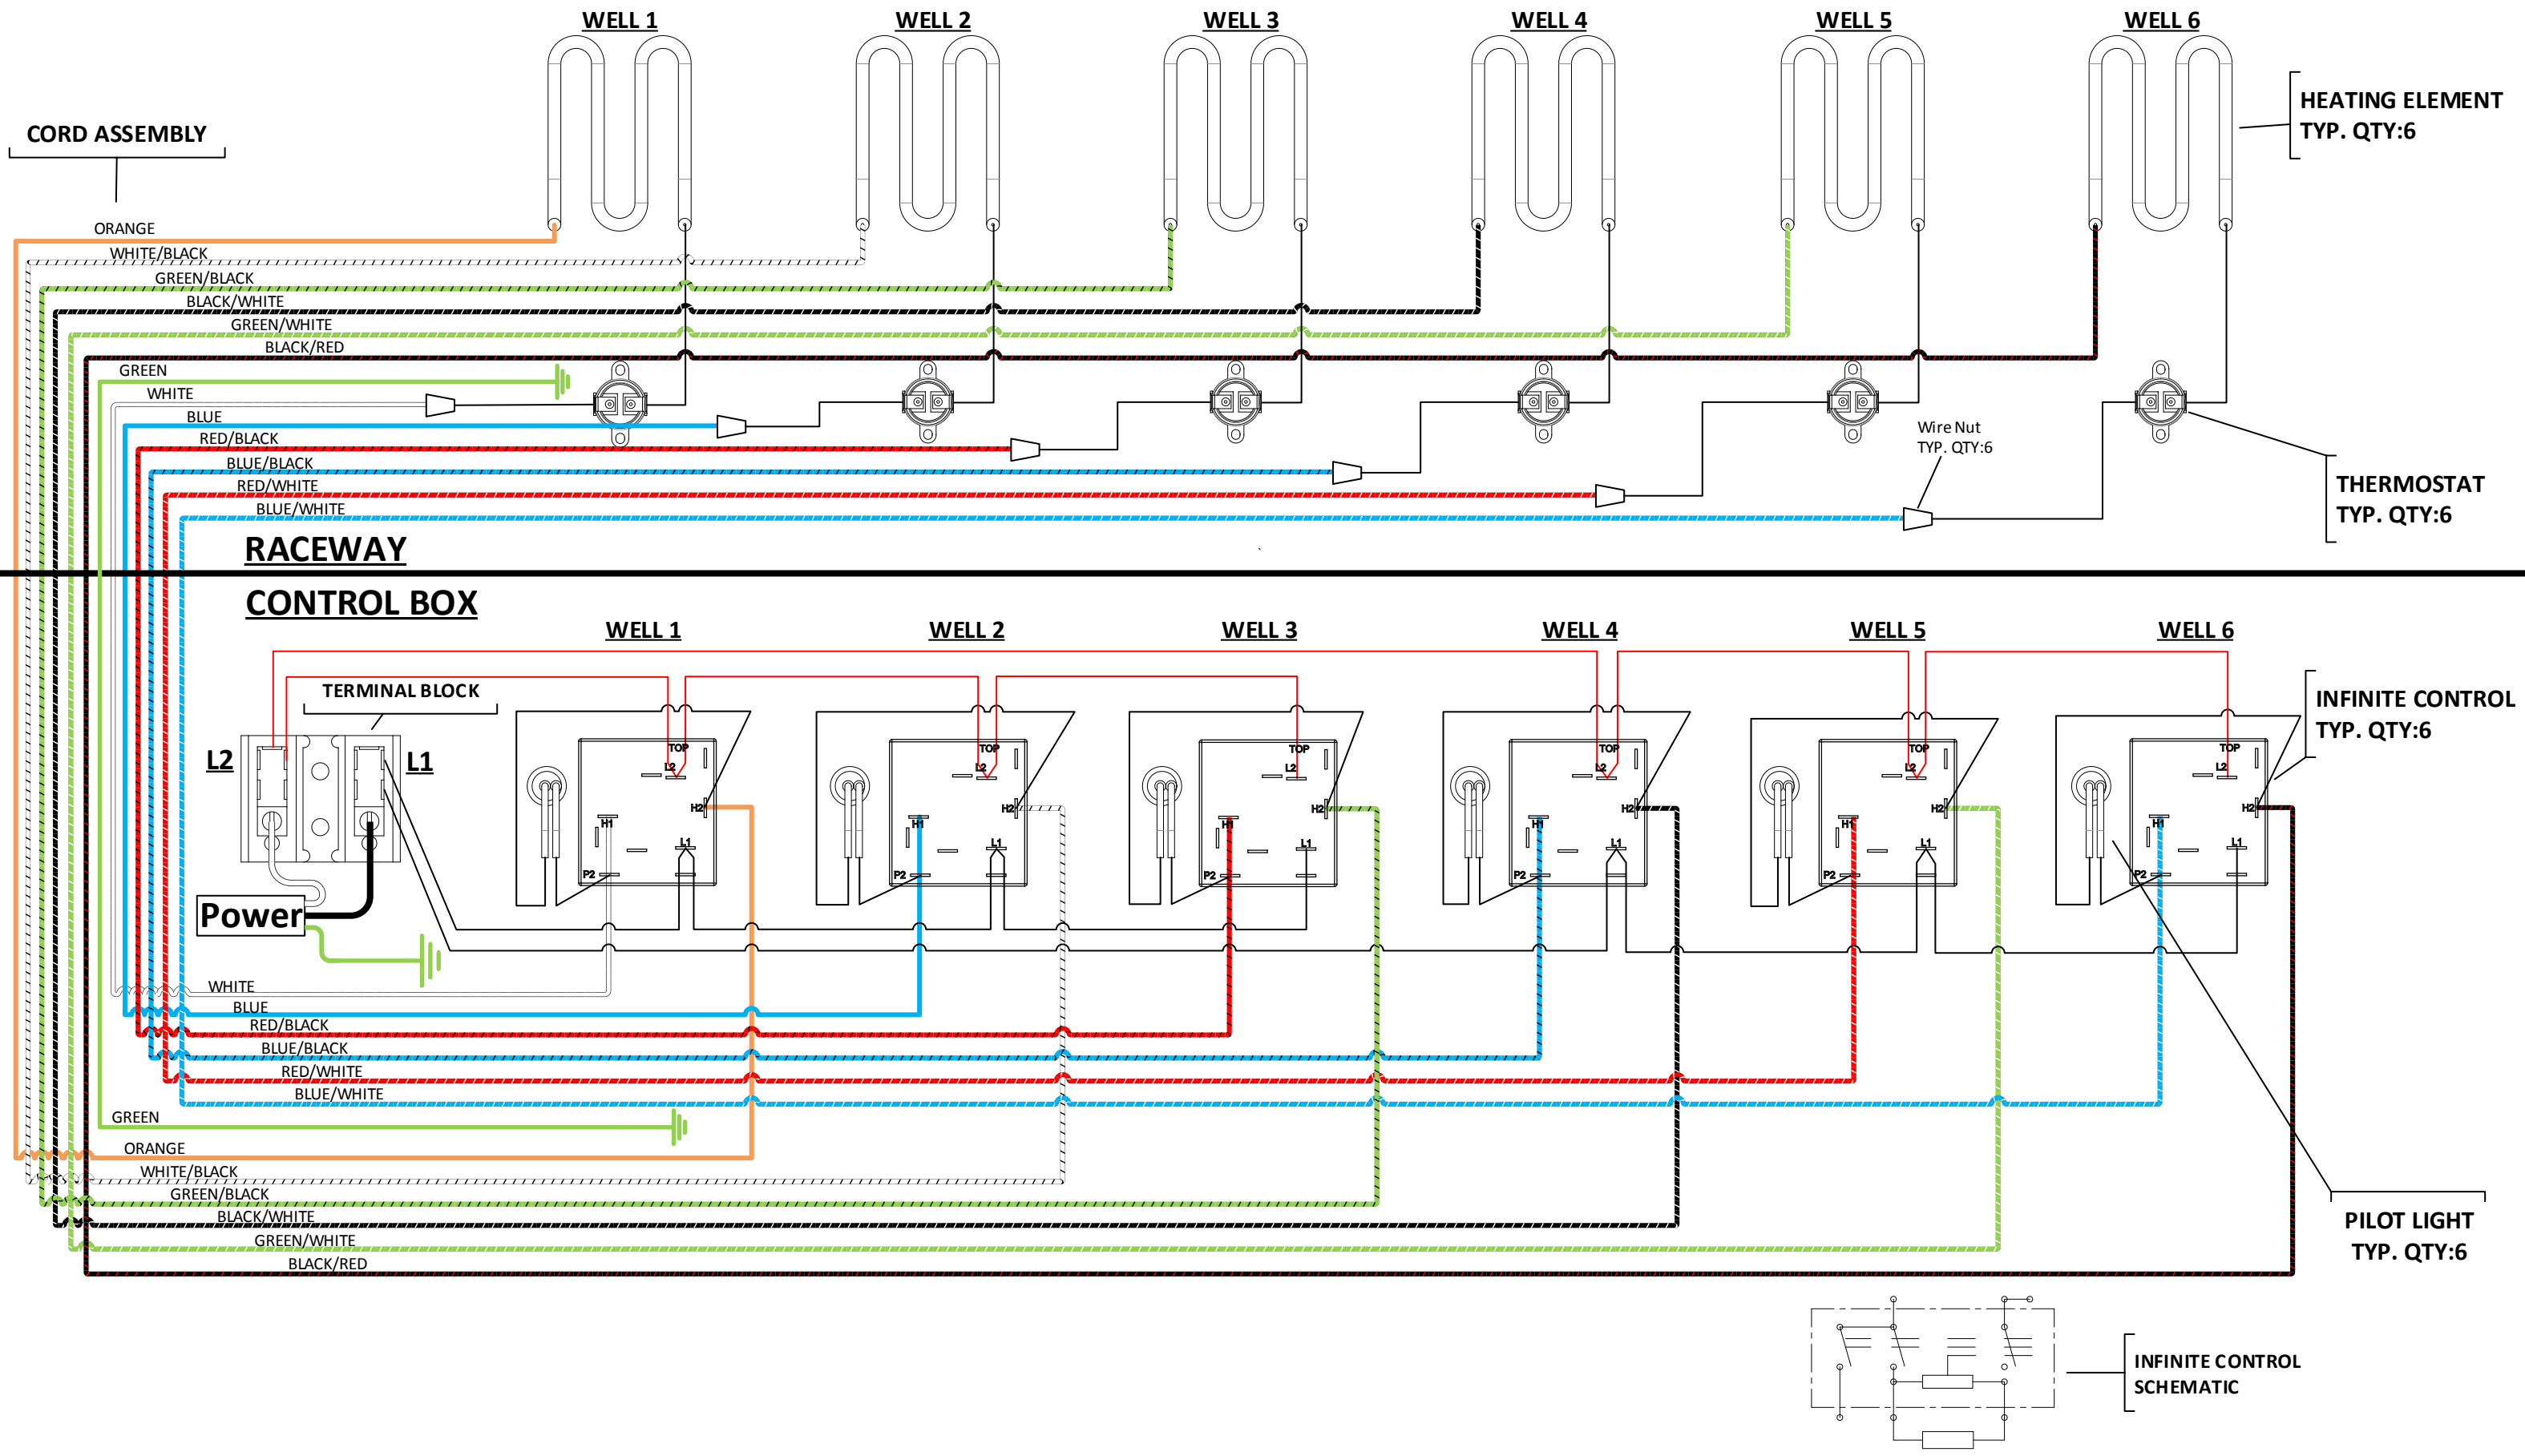

6 WELL HOT, INFINITE CONTROL WIRING DIAGRAM 208-240V

| Item Number |
|----------------|
| 36409 |
| 36476 |
| 3640901 |
| 3640950 |
| 3640951 |
| 3640960 |
| 3640961 |
| 3647650 |
| 3647660 |
| 3640901HD |
| 3640950HD |
| 3640951HD |
| 3640960HD |
| 3640961HD |
| 36409HD |
| 3647650HD |
| 3647660HD |
| 36476HD |
| FC-4DH-06208-I |