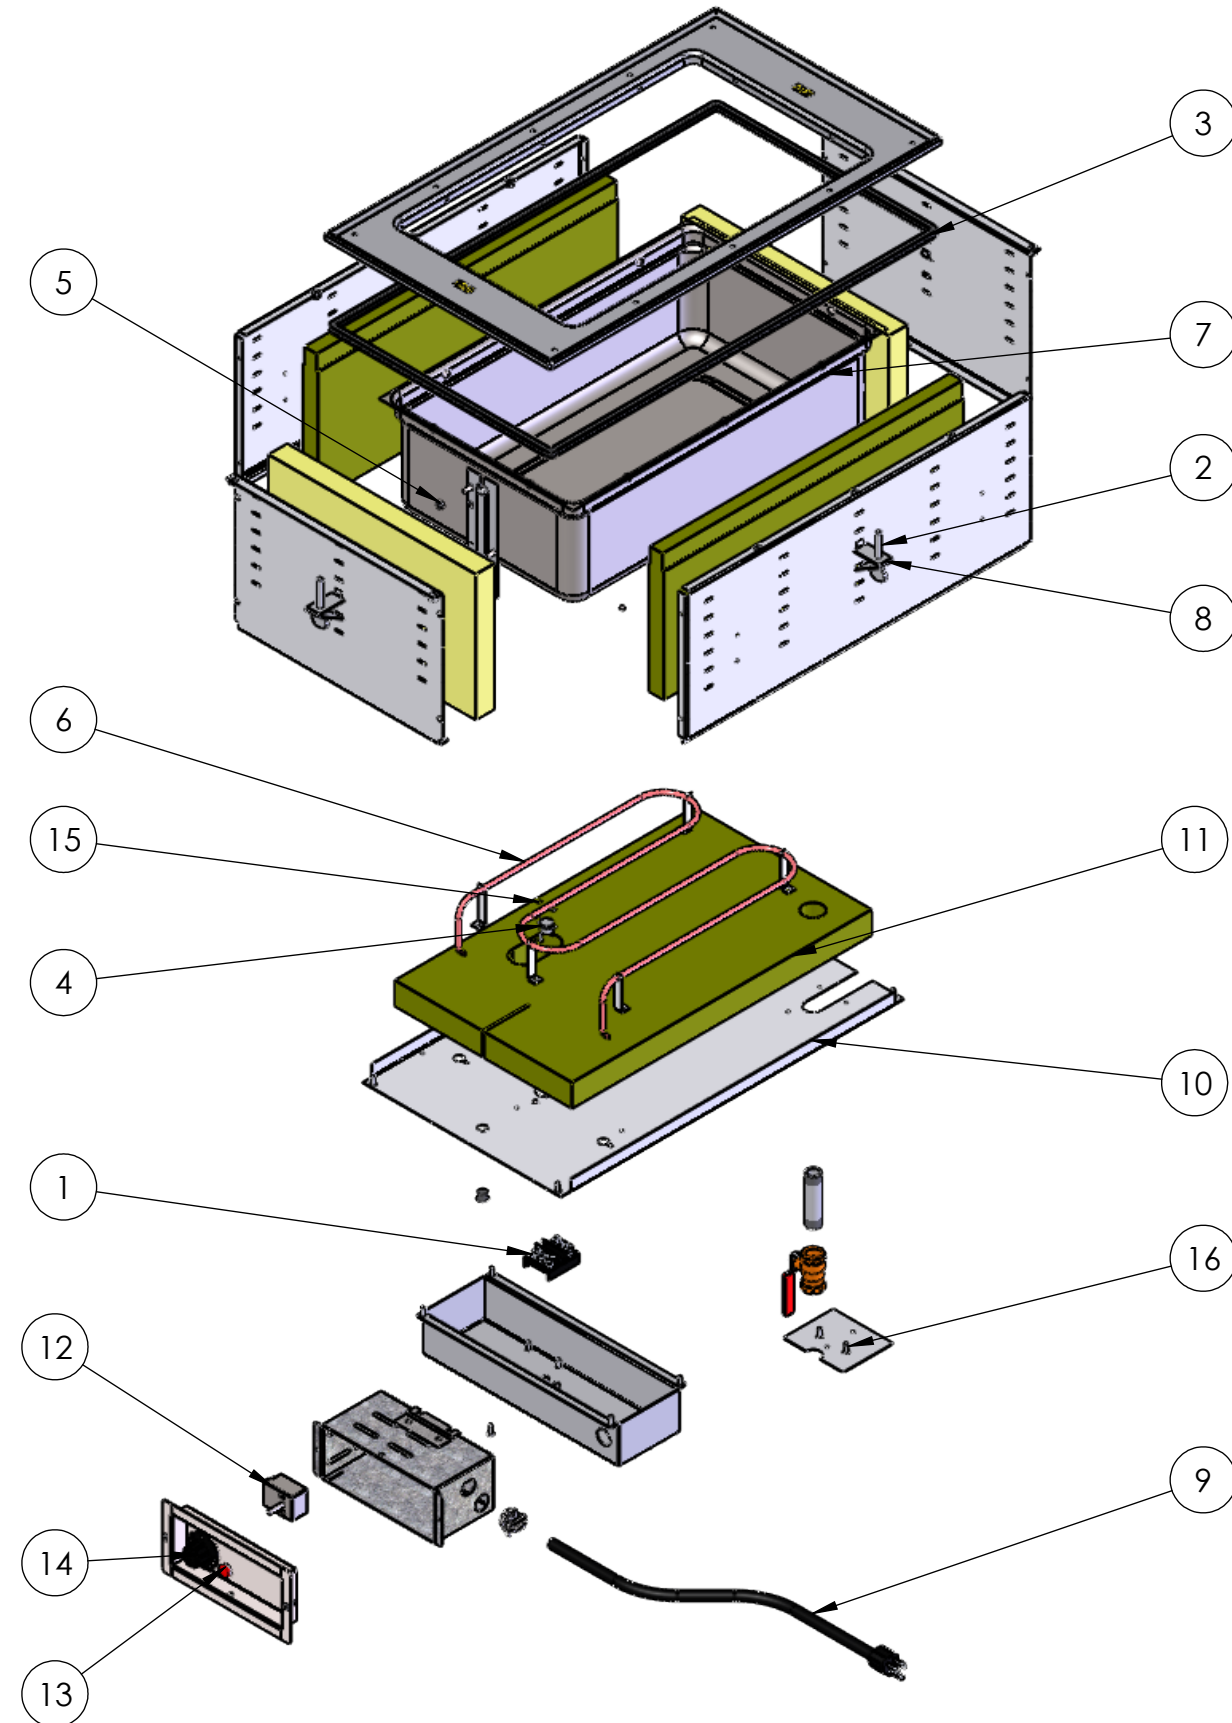

REPLACEMENT PARTS

ITEM NO.	PART NUMBER	DESCRIPTION
1	24872-3	T-BLOCK
2	23035-3	1/4-20 x 2" THUMB SCREW
3	25390-1	EDGING
4	25438-1	THERMOSTAT, REGULATING
5	21547-1	NUT, HEX, SS, 10-32
6	SEE CHART (PAGE 2)	HEATING ELEMENT
7	2642920-2	WELL ASSY HOT WELL
8	44179-1	MOUNTING CLIP
9	SEE CHART (PAGE 2)	POWER CORD
10	2638510-2	HOT WELL BOTTOM PANEL, 1 WELL
11	25429-1	INSULATION BOTTOM, 1-WELL
12	SEE CHART (PAGE 2)	CONTROLLER
13	SEE CHART (PAGE 2)	PILOT LIGHT
14	SEE CHART (PAGE 2)	CONTROL KNOB

FASTENERS (GENERAL SPECIFICATION)

ITEM NO.	DESCRIPTION
15	4-40 LOCK NUT, STAINLESS STEEL
16	SCREW, #8 X .500 LG THREAD CUTTING TYPE 25

SEE PAGE 2 FOR HEATING ELEMENT, POWER CORD, CONTROLLER, PILOT LIGHT, AND CONTROL KNOB REPLACEMENT PART SPECIFICATIONS.