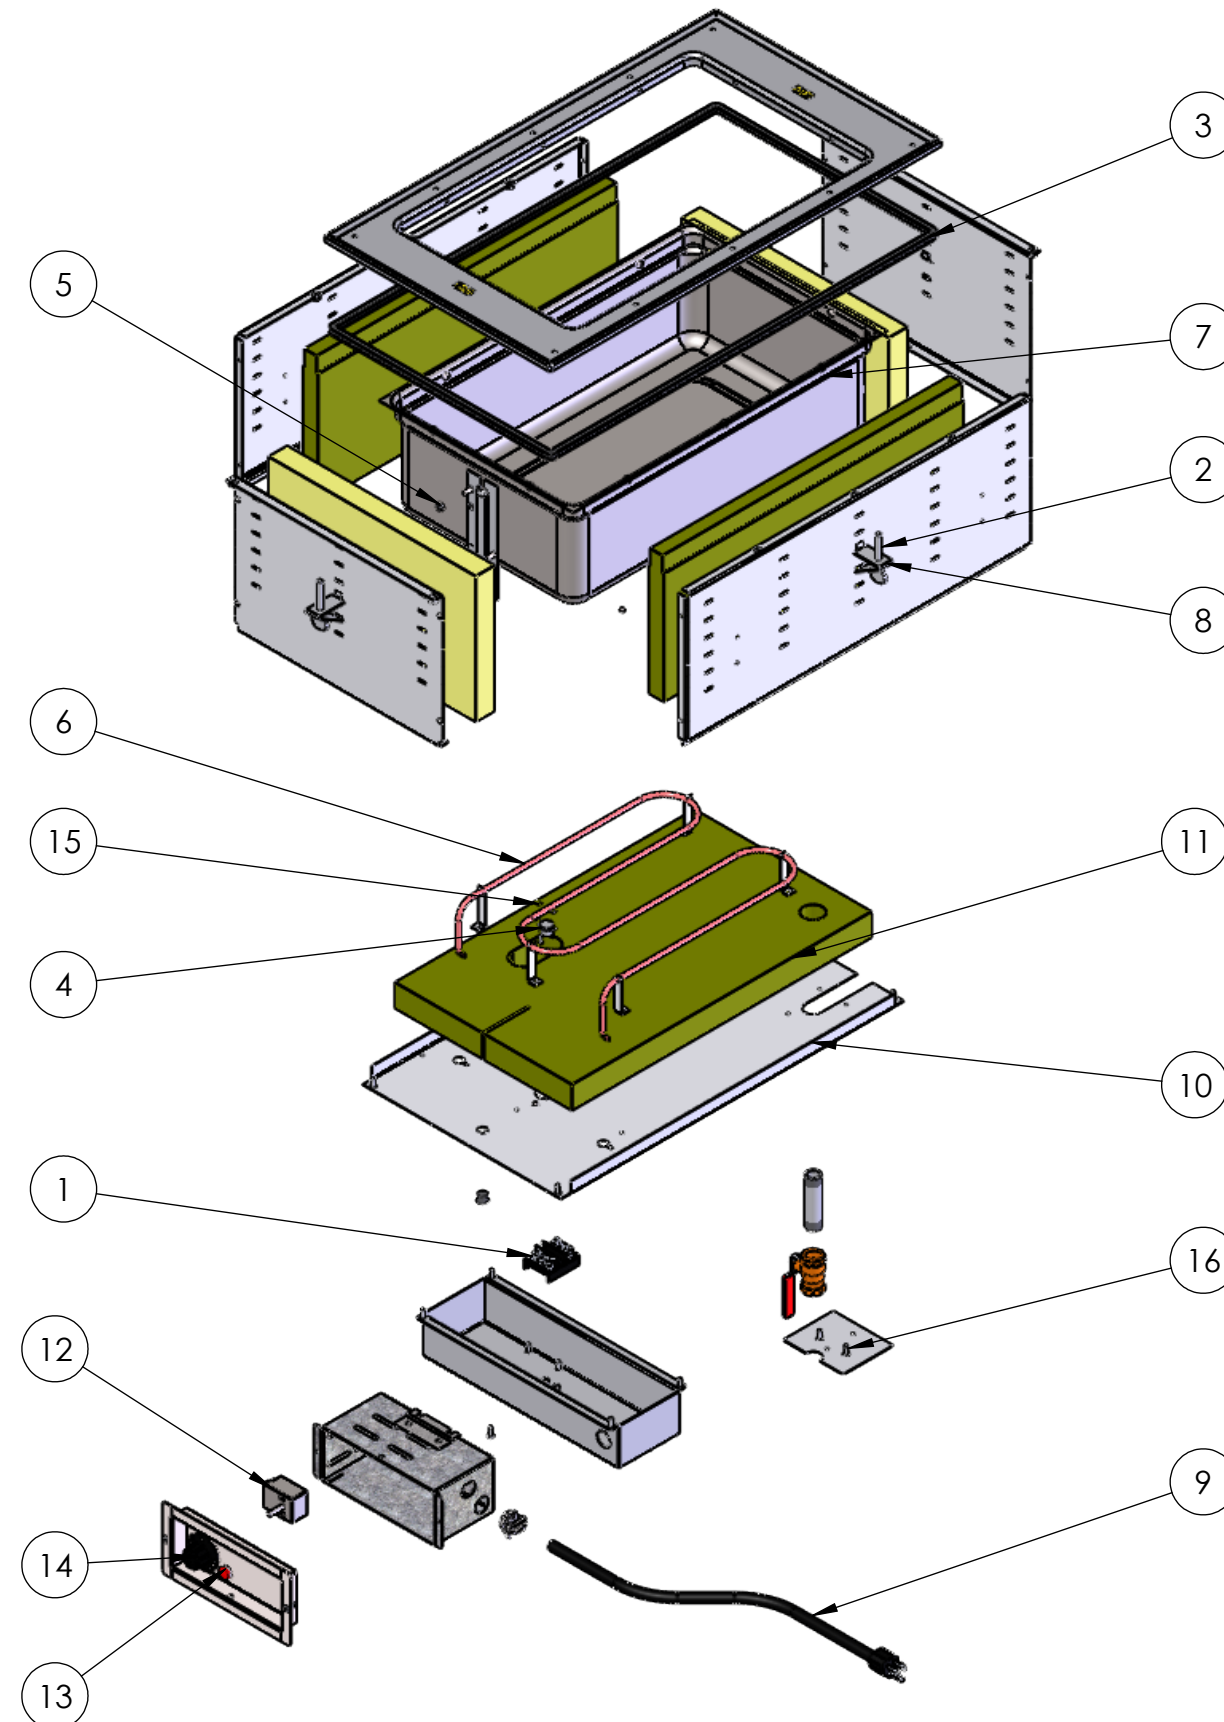

### REPLACEMENT PARTS

ITEM NO.	PART NUMBER	DESCRIPTION
1	24872-3	T-BLOCK
2	23035-3	1/4-20 x 2" THUMB SCREW
3	25390-1	EDGING
4	25438-1	THERMOSTAT, REGULATING
5	21547-1	NUT, HEX, SS, 10-32
6	SEE CHART (PAGE 2)	HEATING ELEMENT
7	2642920-2	WELL ASSY HOT WELL
8	44179-1	MOUNTING CLIP
9	SEE CHART (PAGE 2)	POWER CORD
10	2638510-2	HOT WELL BOTTOM PANEL, 1 WELL
11	25429-1	INSULATION BOTTOM, 1-WELL
12	SEE CHART (PAGE 2)	CONTROLLER
13	SEE CHART (PAGE 2)	PILOT LIGHT
14	SEE CHART (PAGE 2)	CONTROL KNOB

### FASTENERS (GENERAL SPECIFICATION)

ITEM NO.	DESCRIPTION
15	4-40 LOCK NUT, STAINLESS STEEL
16	SCREW, #8 X .500 LG THREAD CUTTING TYPE 25

**SEE PAGE 2 FOR HEATING ELEMENT, POWER CORD, CONTROLLER, PILOT LIGHT, AND CONTROL KNOB REPLACEMENT PART SPECIFICATIONS.**