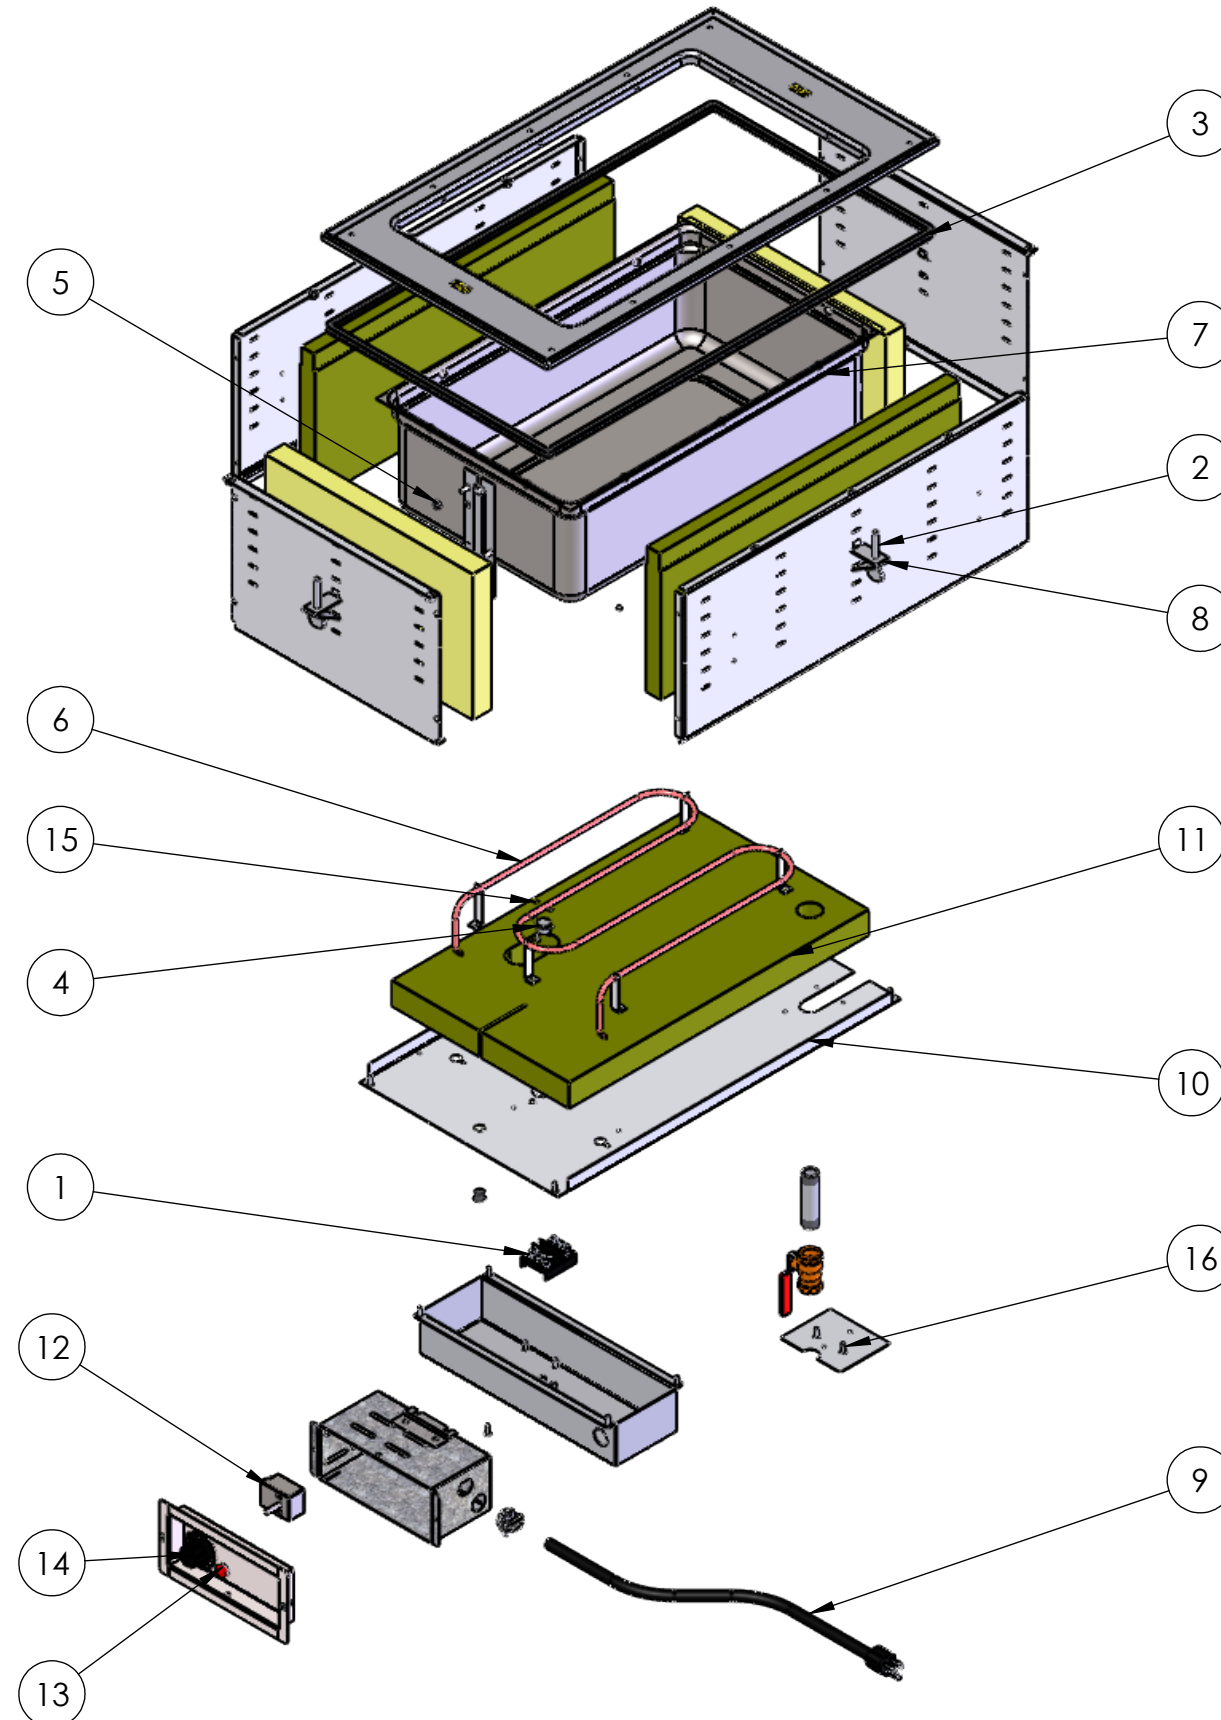

REPLACEMENT PARTS

ITEM NO.	PART NUMBER	DESCRIPTION
1	24872-3	T-BLOCK
2	23035-3	1/4-20 x 2" THUMB SCREW
3	25390-1	EDGING
4	25438-1	THERMOSTAT, REGULATING
5	21547-1	NUT, HEX, SS, 10-32
6	SEE CHART (PAGE 2)	HEATING ELEMENT
7	2642920-2	WELL ASSY HOT WELL
8	44179-1	MOUNTING CLIP
9	SEE CHART (PAGE 2)	POWER CORD
10	2638510-2	HOT WELL BOTTOM PANEL, 1 WELL
11	25429-1	INSULATION BOTTOM, 1-WELL
12	SEE CHART (PAGE 2)	CONTROLLER
13	SEE CHART (PAGE 2)	PILOT LIGHT
14	SEE CHART (PAGE 2)	CONTROL KNOB

FASTENERS (GENERAL SPECIFICATION)

ITEM NO.	DESCRIPTION
15	4-40 LOCK NUT, STAINLESS STEEL
16	SCREW, #8 X .500 LG THREAD CUTTING TYPE 25

SEE PAGE 2 FOR HEATING ELEMENT, POWER CORD, CONTROLLER, PILOT LIGHT, AND CONTROL KNOB REPLACEMENT PART SPECIFICATIONS.