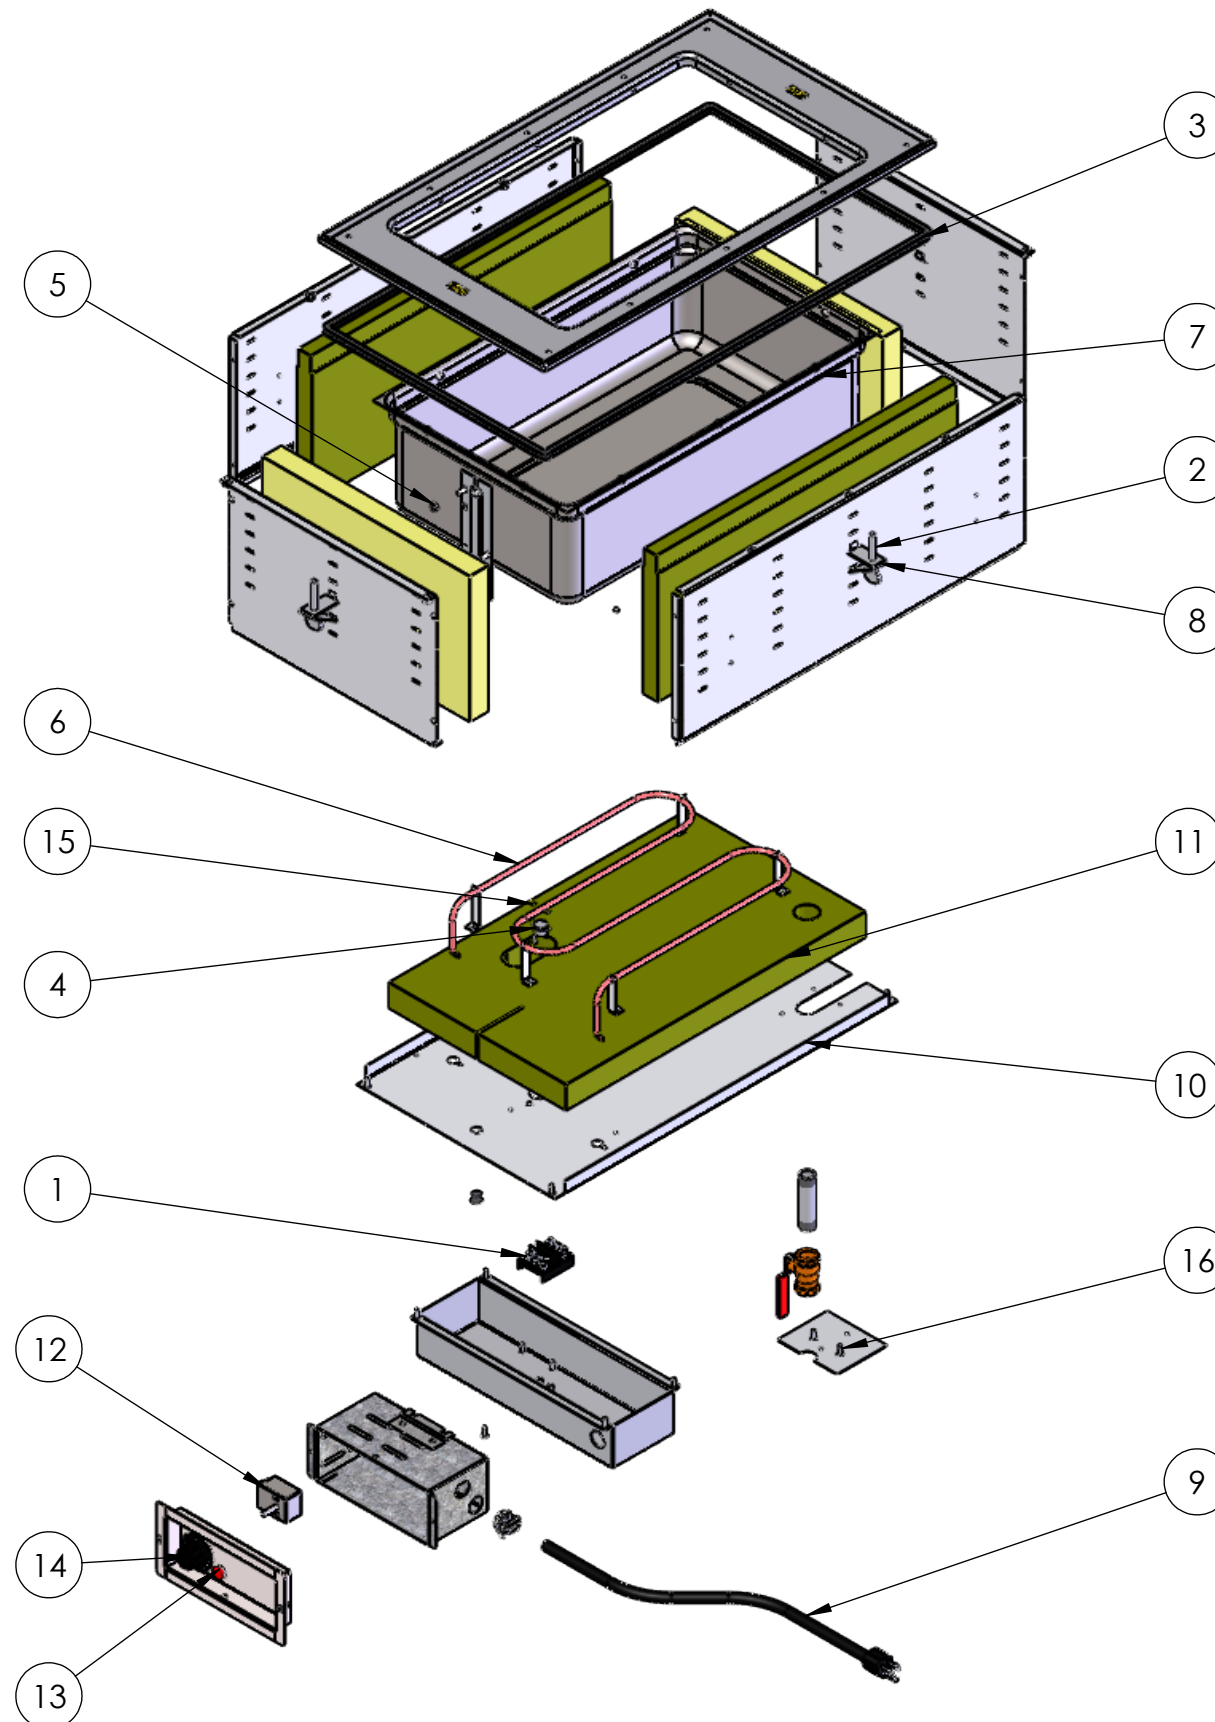

REPLACEMENT PARTS

ITEM NO.	PART NUMBER	DESCRIPTION
1	24872-3	T-BLOCK
2	23035-3	1/4-20 x 2" THUMB SCREW
3	25390-1	EDGING
4	25438-1	THERMOSTAT, REGULATING
5	21547-1	NUT, HEX, SS, 10-32
6	SEE CHART (PAGE 2)	HEATING ELEMENT
7	2642920-2	WELL ASSY HOT WELL
8	44179-1	MOUNTING CLIP
9	SEE CHART (PAGE 2)	POWER CORD
10	2638510-2	HOT WELL BOTTOM PANEL, 1 WELL
11	25429-1	INSULATION BOTTOM, 1-WELL
12	SEE CHART (PAGE 2)	CONTROLLER
13	SEE CHART (PAGE 2)	PILOT LIGHT
14	SEE CHART (PAGE 2)	CONTROL KNOB

FASTENERS (GENERAL SPECIFICATION)

ITEM NO.	DESCRIPTION
15	4-40 LOCK NUT, STAINLESS STEEL
16	SCREW, #8 X .500 LG THREAD CUTTING TYPE 25

SEE PAGE 2 FOR HEATING ELEMENT, POWER CORD, CONTROLLER, PILOT LIGHT, AND CONTROL KNOB REPLACEMENT PART SPECIFICATIONS.