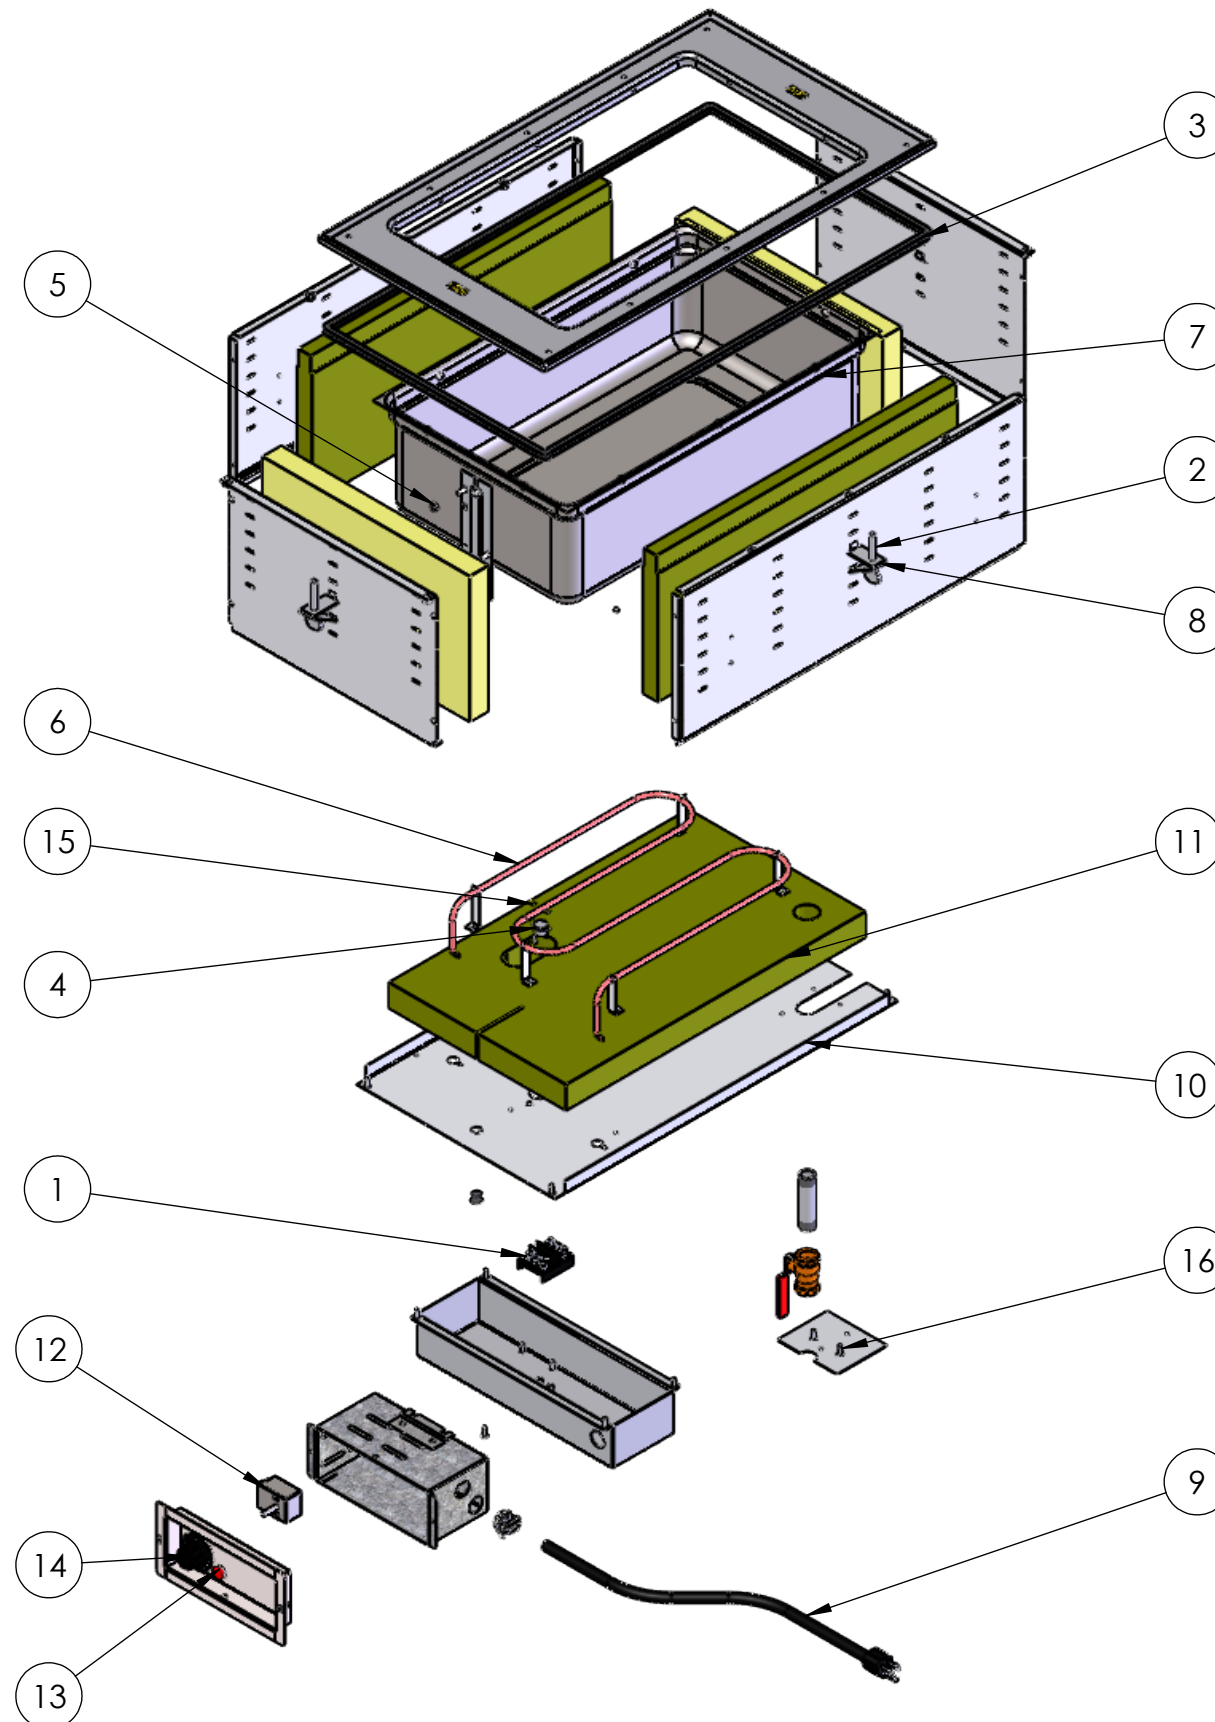

### REPLACEMENT PARTS

ITEM NO.	PART NUMBER	DESCRIPTION
1	24872-3	T-BLOCK
2	23035-3	1/4-20 x 2" THUMB SCREW
3	25390-1	EDGING
4	25438-1	THERMOSTAT, REGULATING
5	21547-1	NUT, HEX, SS, 10-32
6	SEE CHART (PAGE 2)	HEATING ELEMENT
7	2642920-2	WELL ASSY HOT WELL
8	44179-1	MOUNTING CLIP
9	SEE CHART (PAGE 2)	POWER CORD
10	2638510-2	HOT WELL BOTTOM PANEL, 1 WELL
11	25429-1	INSULATION BOTTOM, 1-WELL
12	SEE CHART (PAGE 2)	CONTROLLER
13	SEE CHART (PAGE 2)	PILOT LIGHT
14	SEE CHART (PAGE 2)	CONTROL KNOB

### FASTENERS (GENERAL SPECIFICATION)

ITEM NO.	DESCRIPTION
15	4-40 LOCK NUT, STAINLESS STEEL
16	SCREW, #8 X .500 LG THREAD CUTTING TYPE 25

**SEE PAGE 2 FOR HEATING ELEMENT, POWER CORD, CONTROLLER, PILOT LIGHT, AND CONTROL KNOB REPLACEMENT PART SPECIFICATIONS.**