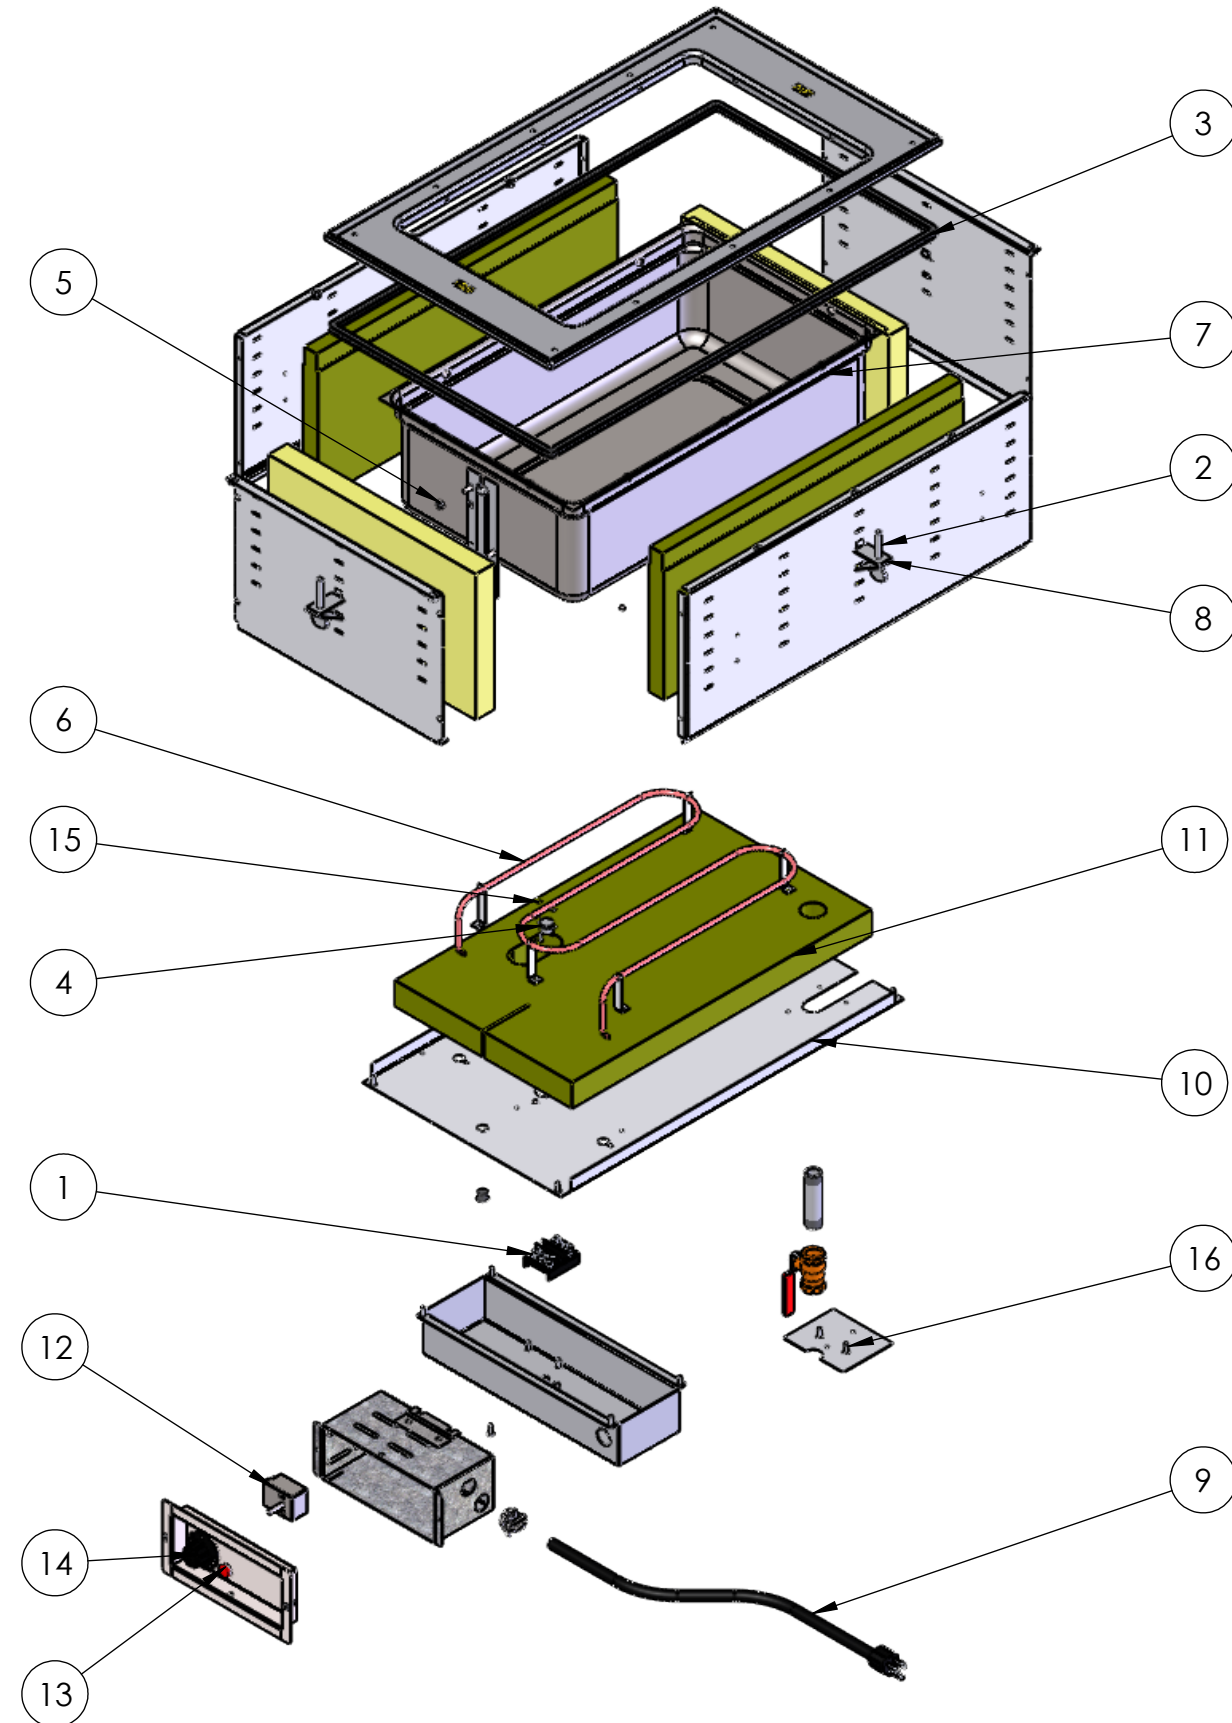

**REPLACEMENT PARTS**

ITEM NO.	PART NUMBER	DESCRIPTION
1	24872-3	T-BLOCK
2	23035-3	1/4-20 x 2" THUMB SCREW
3	25390-1	EDGING
4	25438-1	THERMOSTAT, REGULATING
5	21547-1	NUT, HEX, SS, 10-32
6	SEE CHART (PAGE 2)	HEATING ELEMENT
7	2642920-2	WELL ASSY HOT WELL
8	44179-1	MOUNTING CLIP
9	SEE CHART (PAGE 2)	POWER CORD
10	2638510-2	HOT WELL BOTTOM PANEL, 1 WELL
11	25429-1	INSULATION BOTTOM, 1-WELL
12	SEE CHART (PAGE 2)	CONTROLLER
13	SEE CHART (PAGE 2)	PILOT LIGHT
14	SEE CHART (PAGE 2)	CONTROL KNOB

**FASTENERS (GENERAL SPECIFICATION)**

ITEM NO.	DESCRIPTION
15	4-40 LOCK NUT, STAINLESS STEEL
16	SCREW, #8 X .500 LG THREAD CUTTING TYPE 25

**SEE PAGE 2 FOR HEATING ELEMENT, POWER CORD, CONTROLLER, PILOT LIGHT, AND CONTROL KNOB REPLACEMENT PART SPECIFICATIONS.**