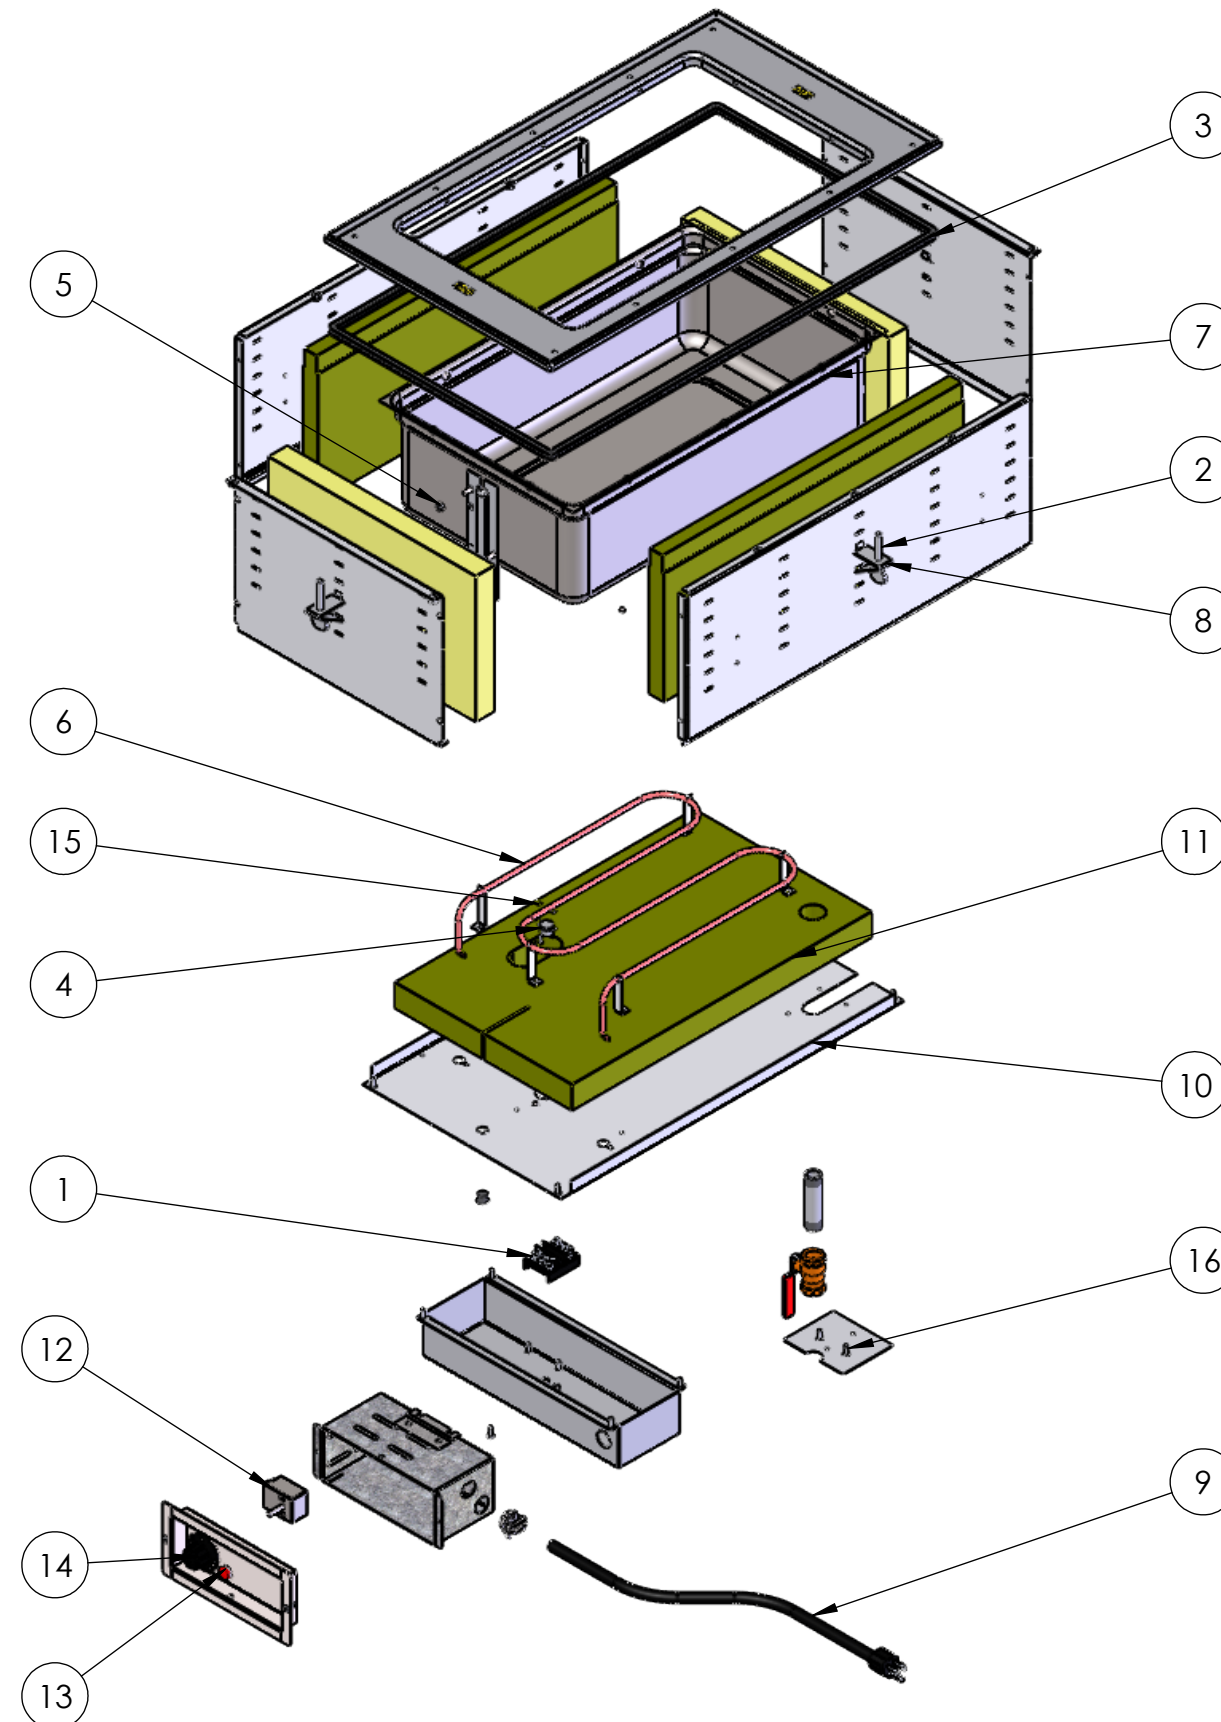

## REPLACEMENT PARTS

ITEM NO.	PART NUMBER	DESCRIPTION
1	24872-3	T-BLOCK
2	23035-3	1/4-20 x 2" THUMB SCREW
3	25390-1	EDGING
4	25438-1	THERMOSTAT, REGULATING
5	21547-1	NUT, HEX, SS, 10-32
6	SEE CHART (PAGE 2)	HEATING ELEMENT
7	2642920-2	WELL ASSY HOT WELL
8	44179-1	MOUNTING CLIP
9	SEE CHART (PAGE 2)	POWER CORD
10	2638510-2	HOT WELL BOTTOM PANEL, 1 WELL
11	25429-1	INSULATION BOTTOM, 1-WELL
12	SEE CHART (PAGE 2)	CONTROLLER
13	SEE CHART (PAGE 2)	PILOT LIGHT
14	SEE CHART (PAGE 2)	CONTROL KNOB

## FASTENERS (GENERAL SPECIFICATION)

ITEM NO.	DESCRIPTION
15	4-40 LOCK NUT, STAINLESS STEEL
16	SCREW, #8 X .500 LG THREAD CUTTING TYPE 25

**SEE PAGE 2 FOR HEATING ELEMENT, POWER CORD, CONTROLLER, PILOT LIGHT, AND CONTROL KNOB REPLACEMENT PART SPECIFICATIONS.**