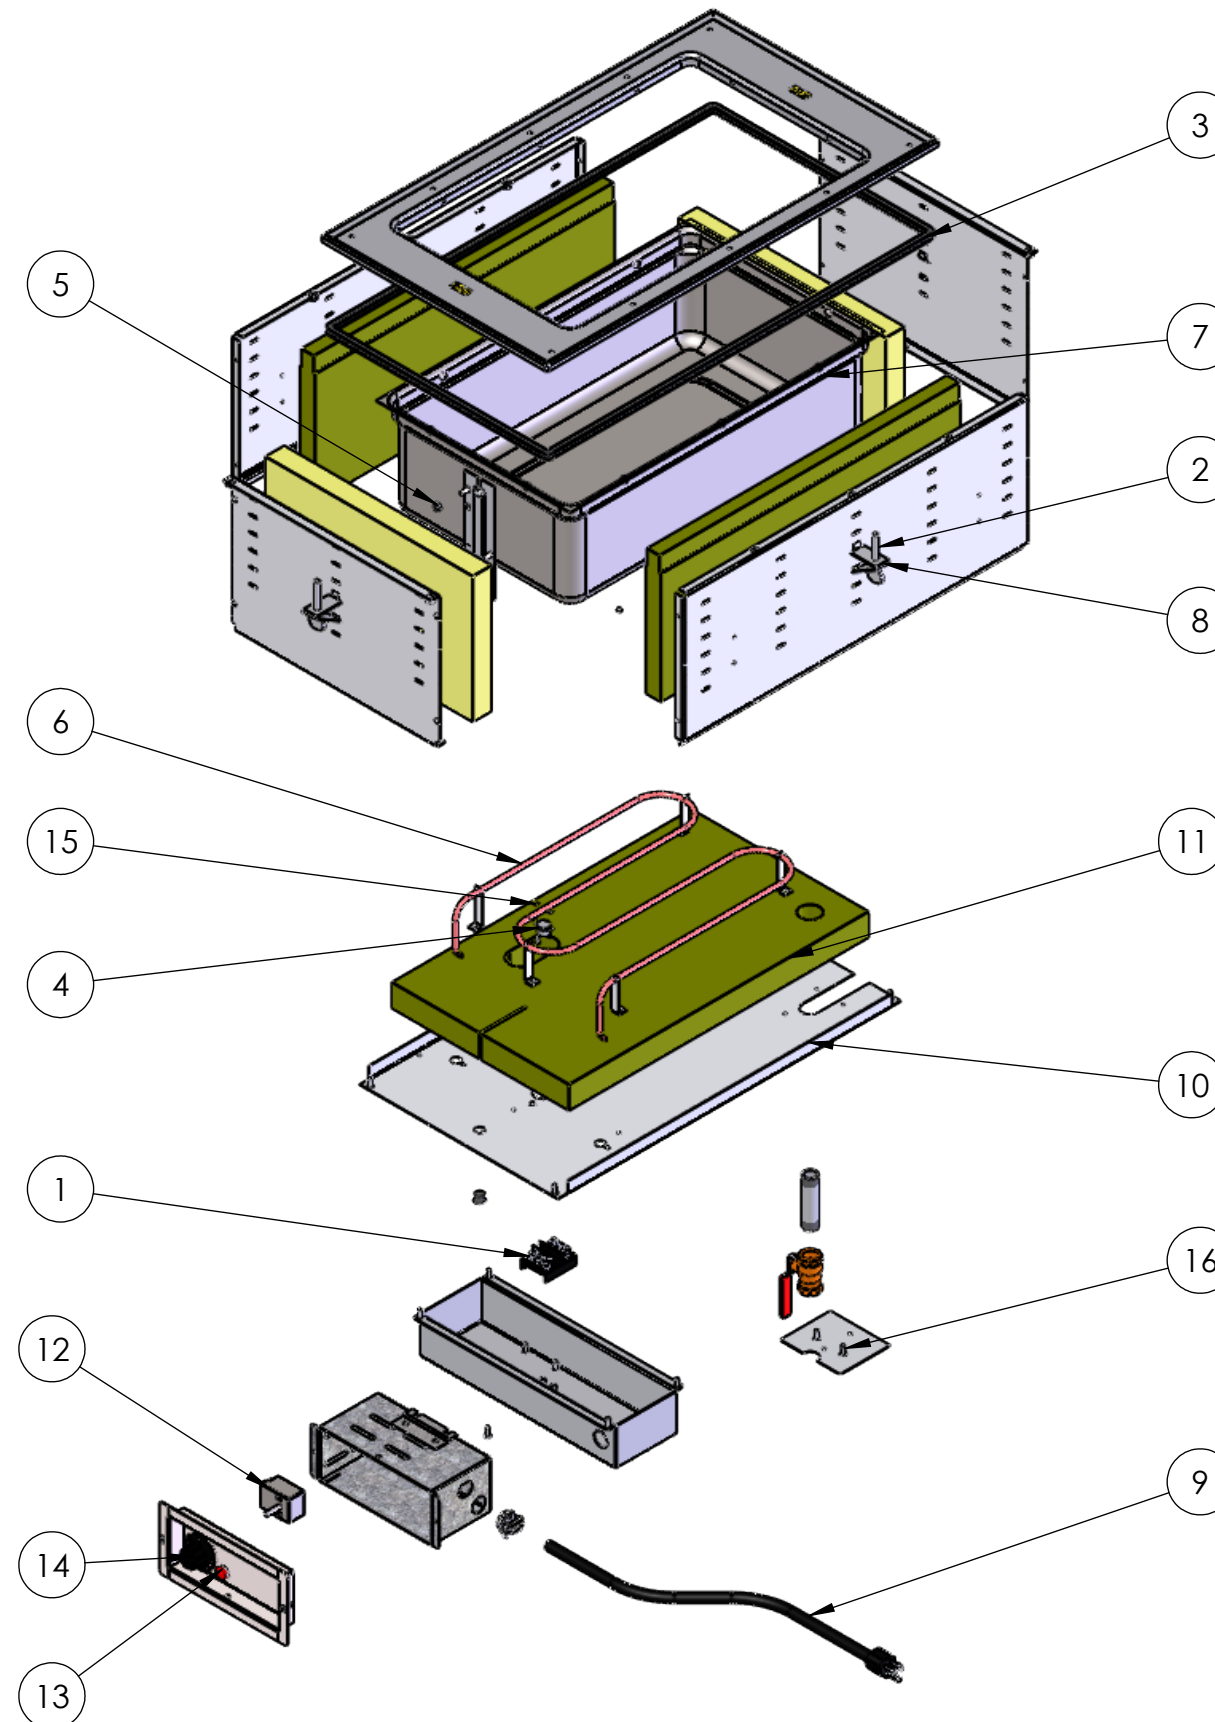

REPLACEMENT PARTS

ITEM NO.	PART NUMBER	DESCRIPTION
1	24872-3	T-BLOCK
2	23035-3	1/4-20 x 2" THUMB SCREW
3	25390-1	EDGING
4	25438-1	THERMOSTAT, REGULATING
5	21547-1	NUT, HEX, SS, 10-32
6	SEE CHART (PAGE 2)	HEATING ELEMENT
7	2642920-2	WELL ASSY HOT WELL
8	44179-1	MOUNTING CLIP
9	SEE CHART (PAGE 2)	POWER CORD
10	2638510-2	HOT WELL BOTTOM PANEL, 1 WELL
11	25429-1	INSULATION BOTTOM, 1-WELL
12	SEE CHART (PAGE 2)	CONTROLLER
13	SEE CHART (PAGE 2)	PILOT LIGHT
14	SEE CHART (PAGE 2)	CONTROL KNOB

FASTENERS (GENERAL SPECIFICATION)

ITEM NO.	DESCRIPTION
15	4-40 LOCK NUT, STAINLESS STEEL
16	SCREW, #8 X .500 LG THREAD CUTTING TYPE 25

SEE PAGE 2 FOR HEATING ELEMENT, POWER CORD, CONTROLLER, PILOT LIGHT, AND CONTROL KNOB REPLACEMENT PART SPECIFICATIONS.