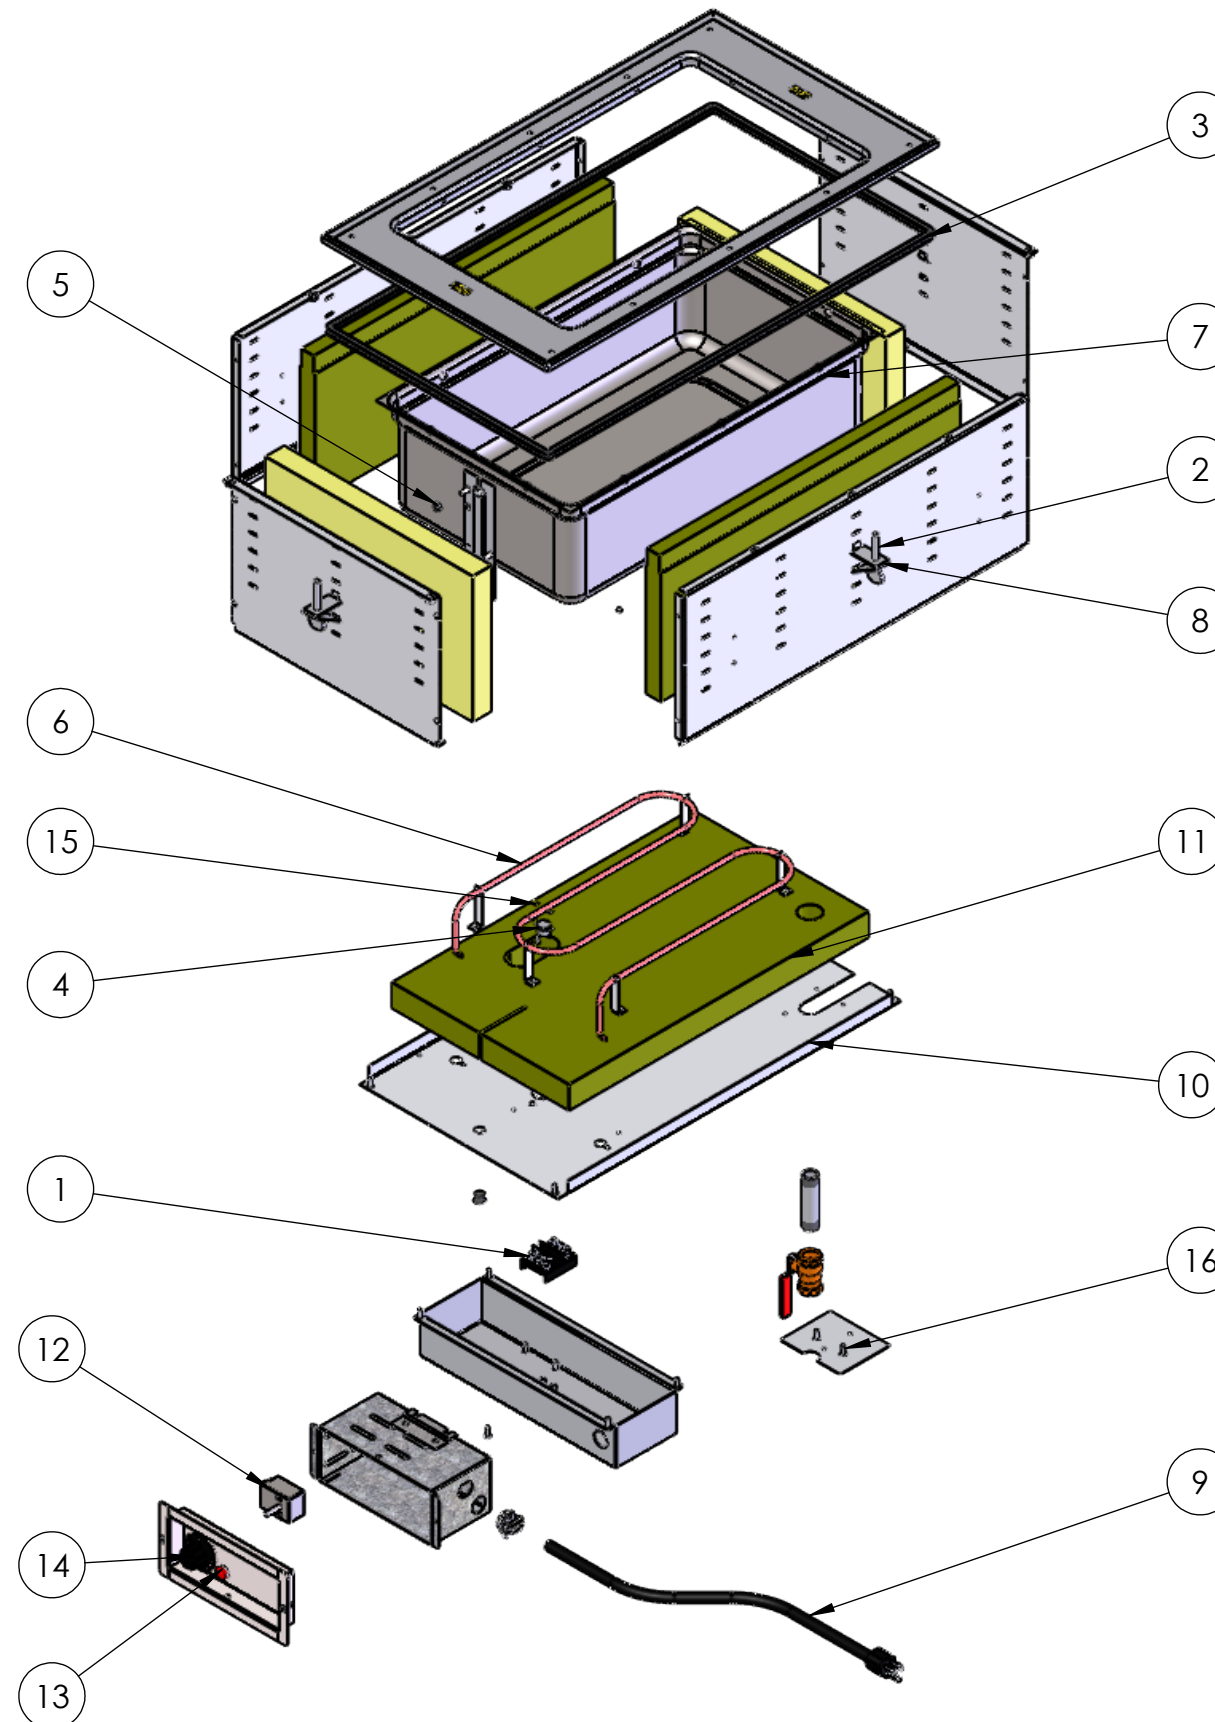

### REPLACEMENT PARTS

ITEM NO.	PART NUMBER	DESCRIPTION
1	24872-3	T-BLOCK
2	23035-3	1/4-20 x 2" THUMB SCREW
3	25390-1	EDGING
4	25438-1	THERMOSTAT, REGULATING
5	21547-1	NUT, HEX, SS, 10-32
6	SEE CHART (PAGE 2)	HEATING ELEMENT
7	2642920-2	WELL ASSY HOT WELL
8	44179-1	MOUNTING CLIP
9	SEE CHART (PAGE 2)	POWER CORD
10	2638510-2	HOT WELL BOTTOM PANEL, 1 WELL
11	25429-1	INSULATION BOTTOM, 1-WELL
12	SEE CHART (PAGE 2)	CONTROLLER
13	SEE CHART (PAGE 2)	PILOT LIGHT
14	SEE CHART (PAGE 2)	CONTROL KNOB

### FASTENERS (GENERAL SPECIFICATION)

ITEM NO.	DESCRIPTION
15	4-40 LOCK NUT, STAINLESS STEEL
16	SCREW, #8 X .500 LG THREAD CUTTING TYPE 25

**SEE PAGE 2 FOR HEATING ELEMENT, POWER CORD, CONTROLLER, PILOT LIGHT, AND CONTROL KNOB REPLACEMENT PART SPECIFICATIONS.**