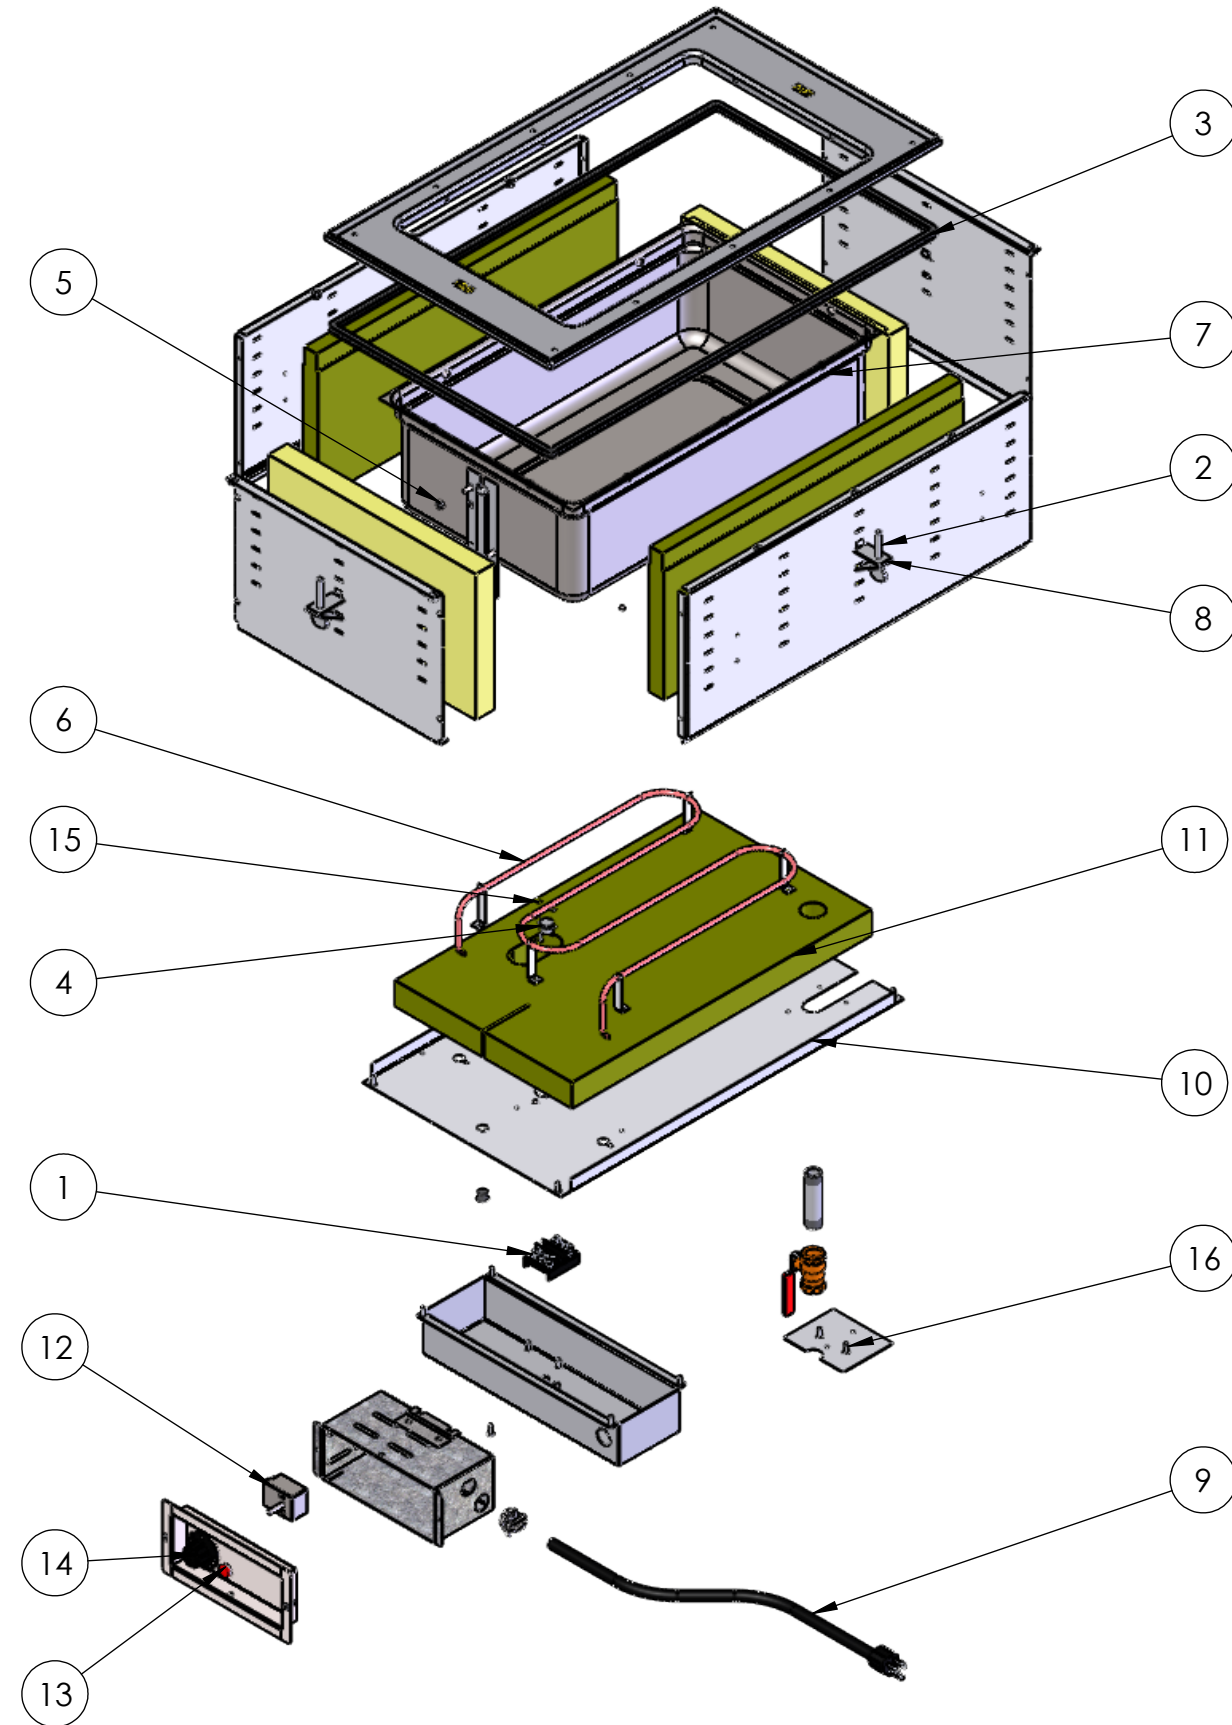

**REPLACEMENT PARTS**

ITEM NO.	PART NUMBER	DESCRIPTION
1	24872-3	T-BLOCK
2	23035-3	1/4-20 x 2" THUMB SCREW
3	25390-1	EDGING
4	25438-1	THERMOSTAT, REGULATING
5	21547-1	NUT, HEX, SS, 10-32
6	SEE CHART (PAGE 2)	HEATING ELEMENT
7	2642920-2	WELL ASSY HOT WELL
8	44179-1	MOUNTING CLIP
9	SEE CHART (PAGE 2)	POWER CORD
10	2638510-2	HOT WELL BOTTOM PANEL, 1 WELL
11	25429-1	INSULATION BOTTOM, 1-WELL
12	SEE CHART (PAGE 2)	CONTROLLER
13	SEE CHART (PAGE 2)	PILOT LIGHT
14	SEE CHART (PAGE 2)	CONTROL KNOB

**FASTENERS (GENERAL SPECIFICATION)**

ITEM NO.	DESCRIPTION
15	4-40 LOCK NUT, STAINLESS STEEL
16	SCREW, #8 X .500 LG THREAD CUTTING TYPE 25

**SEE PAGE 2 FOR HEATING ELEMENT, POWER CORD, CONTROLLER, PILOT LIGHT, AND CONTROL KNOB REPLACEMENT PART SPECIFICATIONS.**