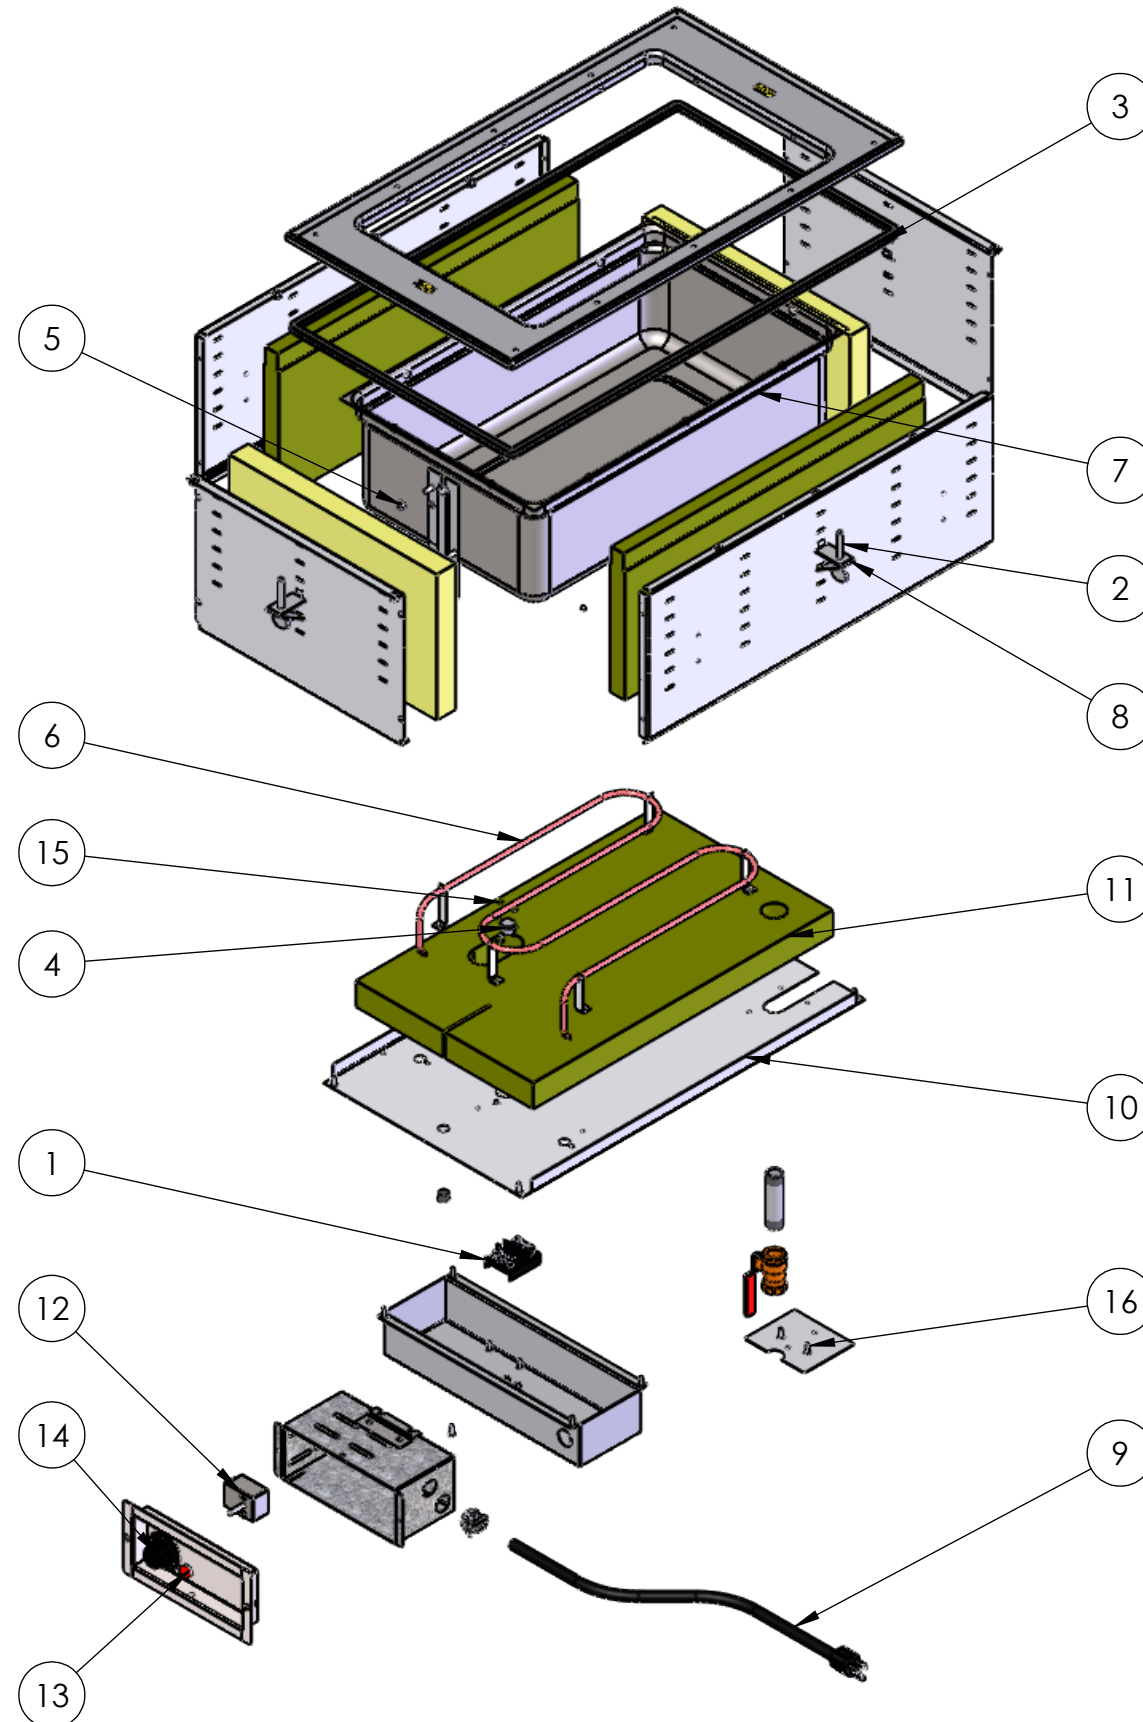

REPLACEMENT PARTS

ITEM NO.	PART NUMBER	DESCRIPTION
1	24872-3	T-BLOCK
2	23035-3	1/4-20 x 2" THUMB SCREW
3	25390-1	EDGING
4	25438-1	THERMOSTAT, REGULATING
5	21547-1	NUT, HEX, SS, 10-32
6	SEE CHART (PAGE 2)	HEATING ELEMENT
7	2642920316-2	WELL ASSY HOT WELL 316
8	44179-1	MOUNTING CLIP
9	SEE CHART (PAGE 2)	POWER CORD
10	2638510-2	HOT WELL BOTTOM PANEL, 1 WELL
11	25429-1	INSULATION BOTTOM, 1-WELL
12	SEE CHART (PAGE 2)	CONTROLLER
13	SEE CHART (PAGE 2)	PILOT LIGHT
14	SEE CHART (PAGE 2)	CONTROL KNOB

FASTENERS (GENERAL SPECIFICATION)

ITEM NO.	DESCRIPTION
15	4-40 LOCK NUT, STAINLESS STEEL
16	SCREW, #8 X .500 LG THREAD CUTTING TYPE 25

SEE PAGE 2 FOR HEATING ELEMENT, POWER CORD, CONTROLLER, PILOT LIGHT, AND CONTROL KNOB REPLACEMENT PART SPECIFICATIONS.