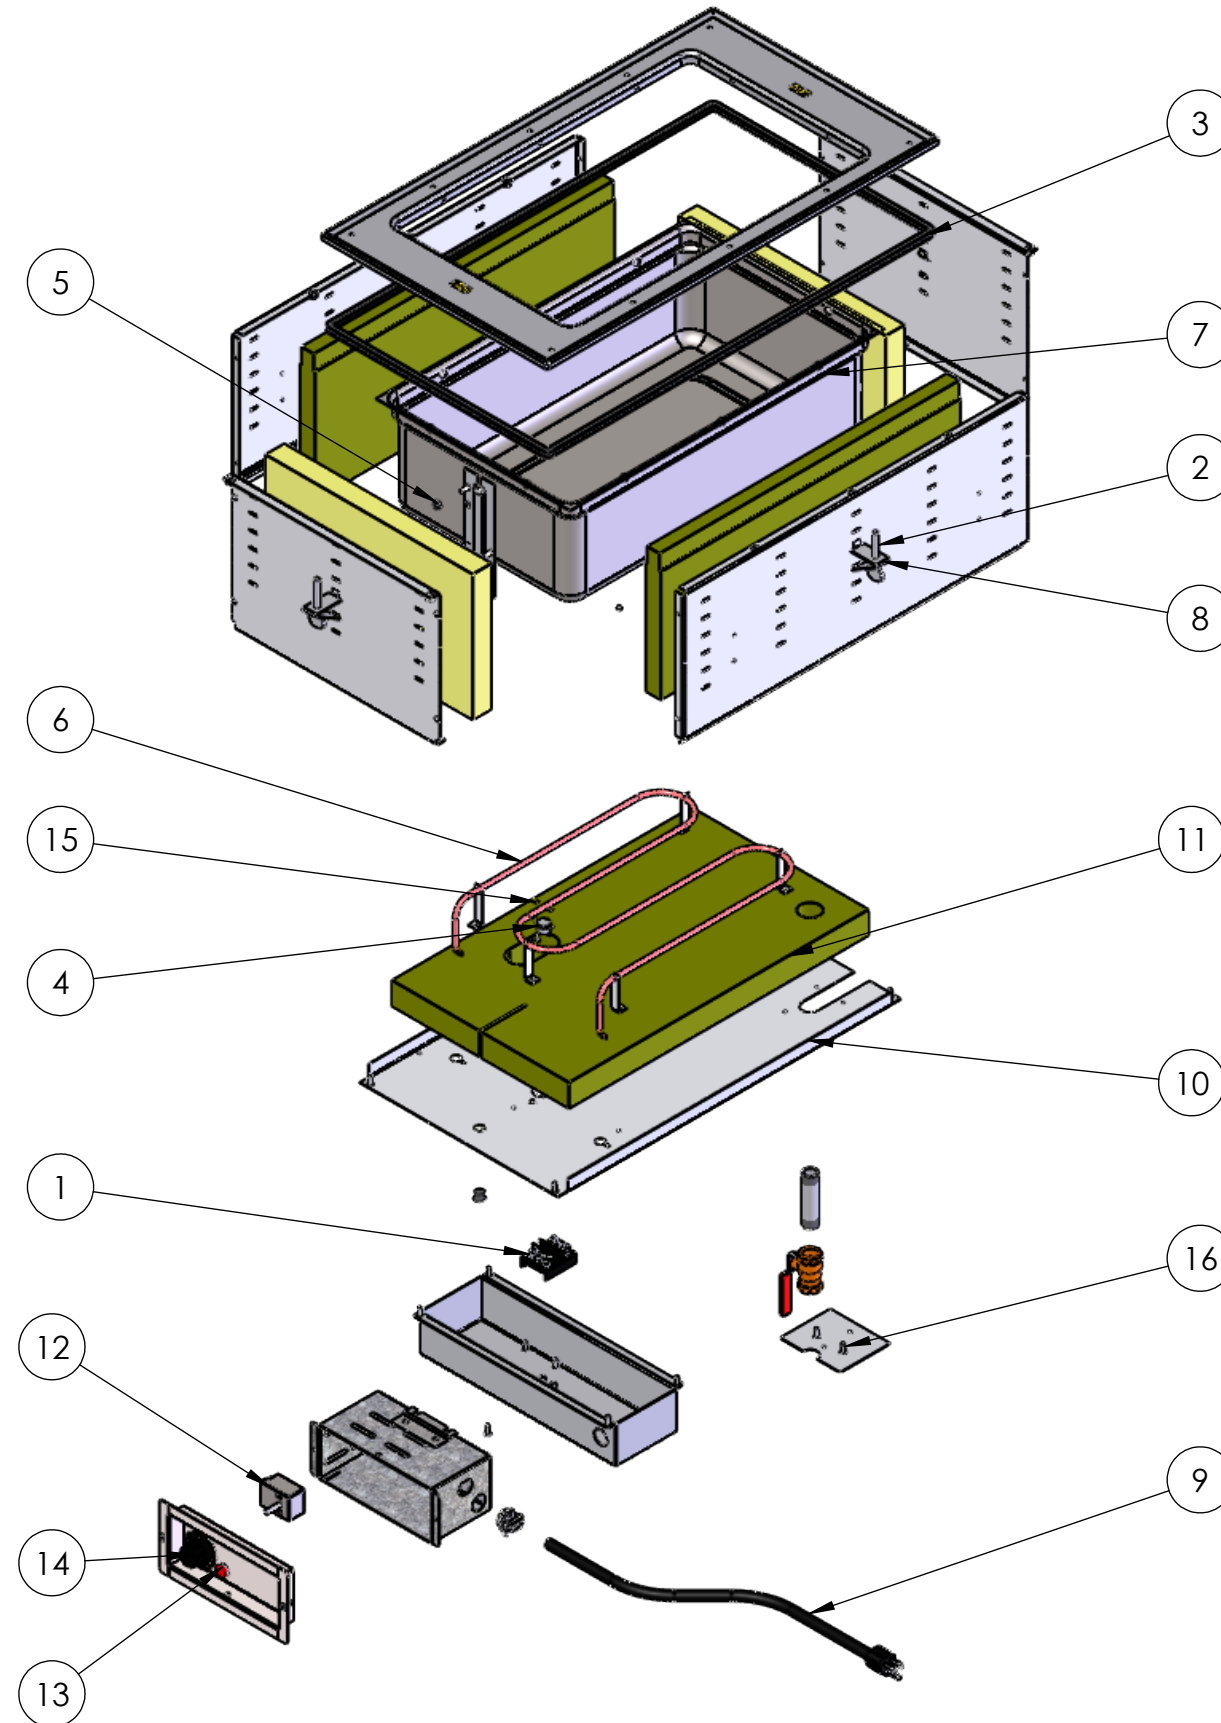

REPLACEMENT PARTS

ITEM NO.	PART NUMBER	DESCRIPTION
1	24872-3	T-BLOCK
2	23035-3	1/4-20 x 2" THUMB SCREW
3	25390-1	EDGING
4	25438-1	THERMOSTAT, REGULATING
5	21547-1	NUT, HEX, SS, 10-32
6	SEE CHART (PAGE 2)	HEATING ELEMENT
7	2642920-2	WELL ASSY HOT WELL
8	44179-1	MOUNTING CLIP
9	SEE CHART (PAGE 2)	POWER CORD
10	2638510-2	HOT WELL BOTTOM PANEL, 1 WELL
11	25429-1	INSULATION BOTTOM, 1-WELL
12	SEE CHART (PAGE 2)	CONTROLLER
13	SEE CHART (PAGE 2)	PILOT LIGHT
14	SEE CHART (PAGE 2)	CONTROL KNOB

FASTENERS (GENERAL SPECIFICATION)

ITEM NO.	DESCRIPTION
15	4-40 LOCK NUT, STAINLESS STEEL
16	SCREW, #8 X .500 LG THREAD CUTTING TYPE 25

SEE PAGE 2 FOR HEATING ELEMENT, POWER CORD, CONTROLLER, PILOT LIGHT, AND CONTROL KNOB REPLACEMENT PART SPECIFICATIONS.