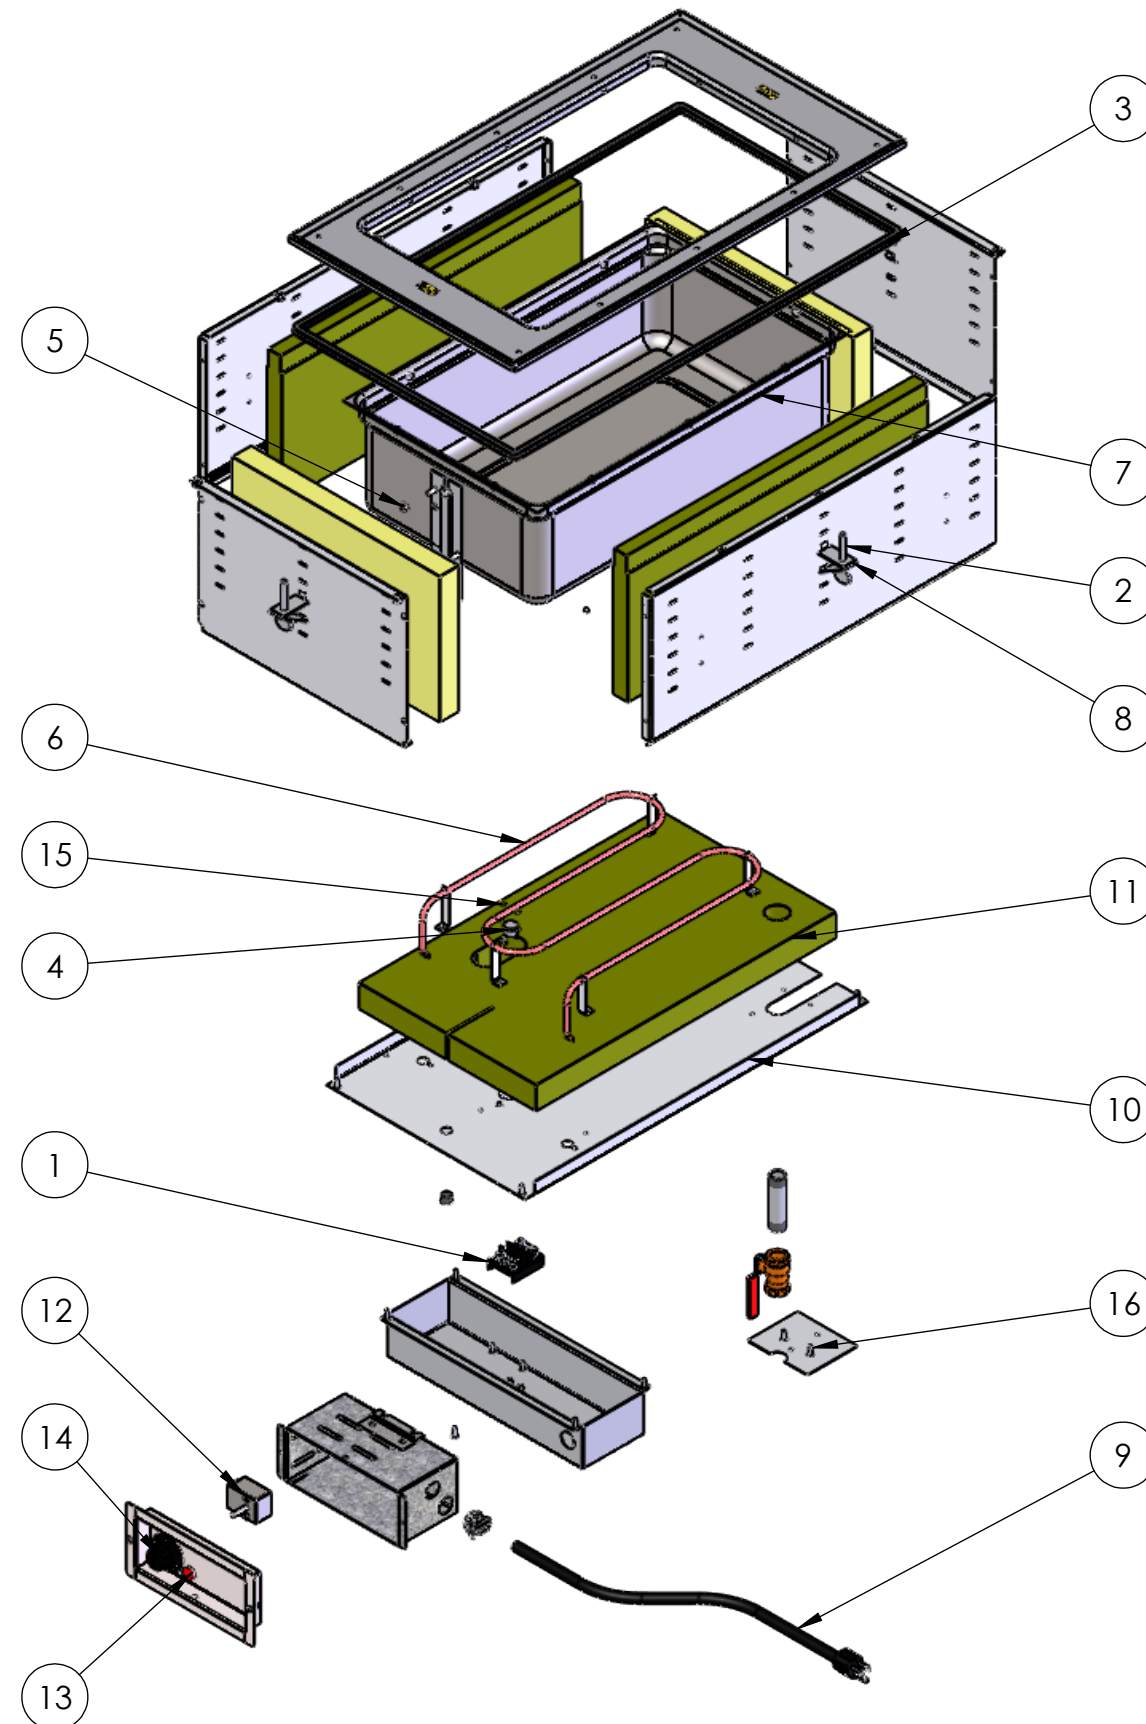

### REPLACEMENT PARTS

ITEM NO.	PART NUMBER	DESCRIPTION
1	24872-3	T-BLOCK
2	23035-3	1/4-20 x 2" THUMB SCREW
3	25390-1	EDGING
4	25438-1	THERMOSTAT, REGULATING
5	21547-1	NUT, HEX, SS, 10-32
6	SEE CHART (PAGE 2)	HEATING ELEMENT
7	2642920316-2	WELL ASSY HOT WELL 316
8	44179-1	MOUNTING CLIP
9	SEE CHART (PAGE 2)	POWER CORD
10	2638510-2	HOT WELL BOTTOM PANEL, 1 WELL
11	25429-1	INSULATION BOTTOM, 1-WELL
12	SEE CHART (PAGE 2)	CONTROLLER
13	SEE CHART (PAGE 2)	PILOT LIGHT
14	SEE CHART (PAGE 2)	CONTROL KNOB

### FASTENERS (GENERAL SPECIFICATION)

ITEM NO.	DESCRIPTION
15	4-40 LOCK NUT, STAINLESS STEEL
16	SCREW, #8 X .500 LG THREAD CUTTING TYPE 25

**SEE PAGE 2 FOR HEATING ELEMENT, POWER CORD, CONTROLLER, PILOT LIGHT, AND CONTROL KNOB REPLACEMENT PART SPECIFICATIONS.**