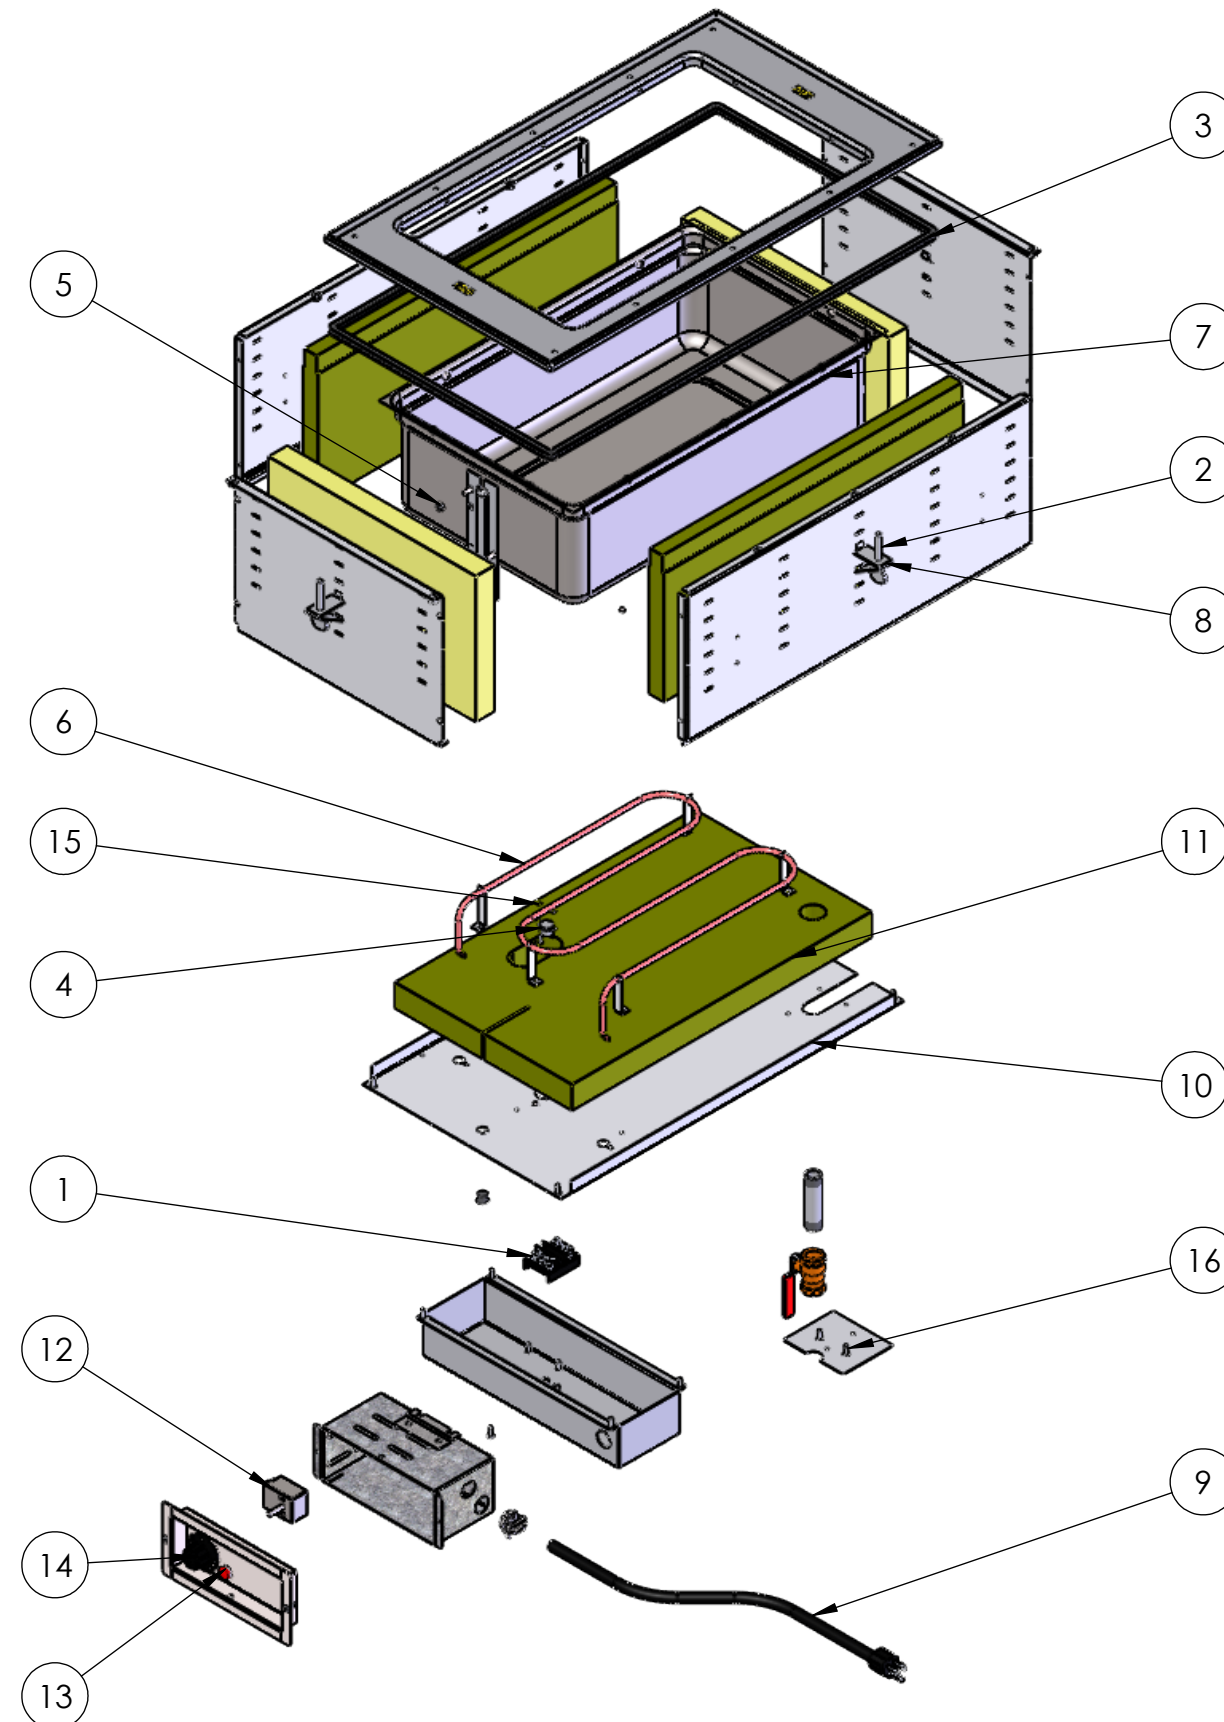

REPLACEMENT PARTS

ITEM NO.	PART NUMBER	DESCRIPTION
1	24872-3	T-BLOCK
2	23035-3	1/4-20 x 2" THUMB SCREW
3	25390-1	EDGING
4	25438-1	THERMOSTAT, REGULATING
5	21547-1	NUT, HEX, SS, 10-32
6	SEE CHART (PAGE 2)	HEATING ELEMENT
7	2642920-2	WELL ASSY HOT WELL
8	44179-1	MOUNTING CLIP
9	SEE CHART (PAGE 2)	POWER CORD
10	2638510-2	HOT WELL BOTTOM PANEL, 1 WELL
11	25429-1	INSULATION BOTTOM, 1-WELL
12	SEE CHART (PAGE 2)	CONTROLLER
13	SEE CHART (PAGE 2)	PILOT LIGHT
14	SEE CHART (PAGE 2)	CONTROL KNOB

FASTENERS (GENERAL SPECIFICATION)

ITEM NO.	DESCRIPTION
15	4-40 LOCK NUT, STAINLESS STEEL
16	SCREW, #8 X .500 LG THREAD CUTTING TYPE 25

SEE PAGE 2 FOR HEATING ELEMENT, POWER CORD, CONTROLLER, PILOT LIGHT, AND CONTROL KNOB REPLACEMENT PART SPECIFICATIONS.