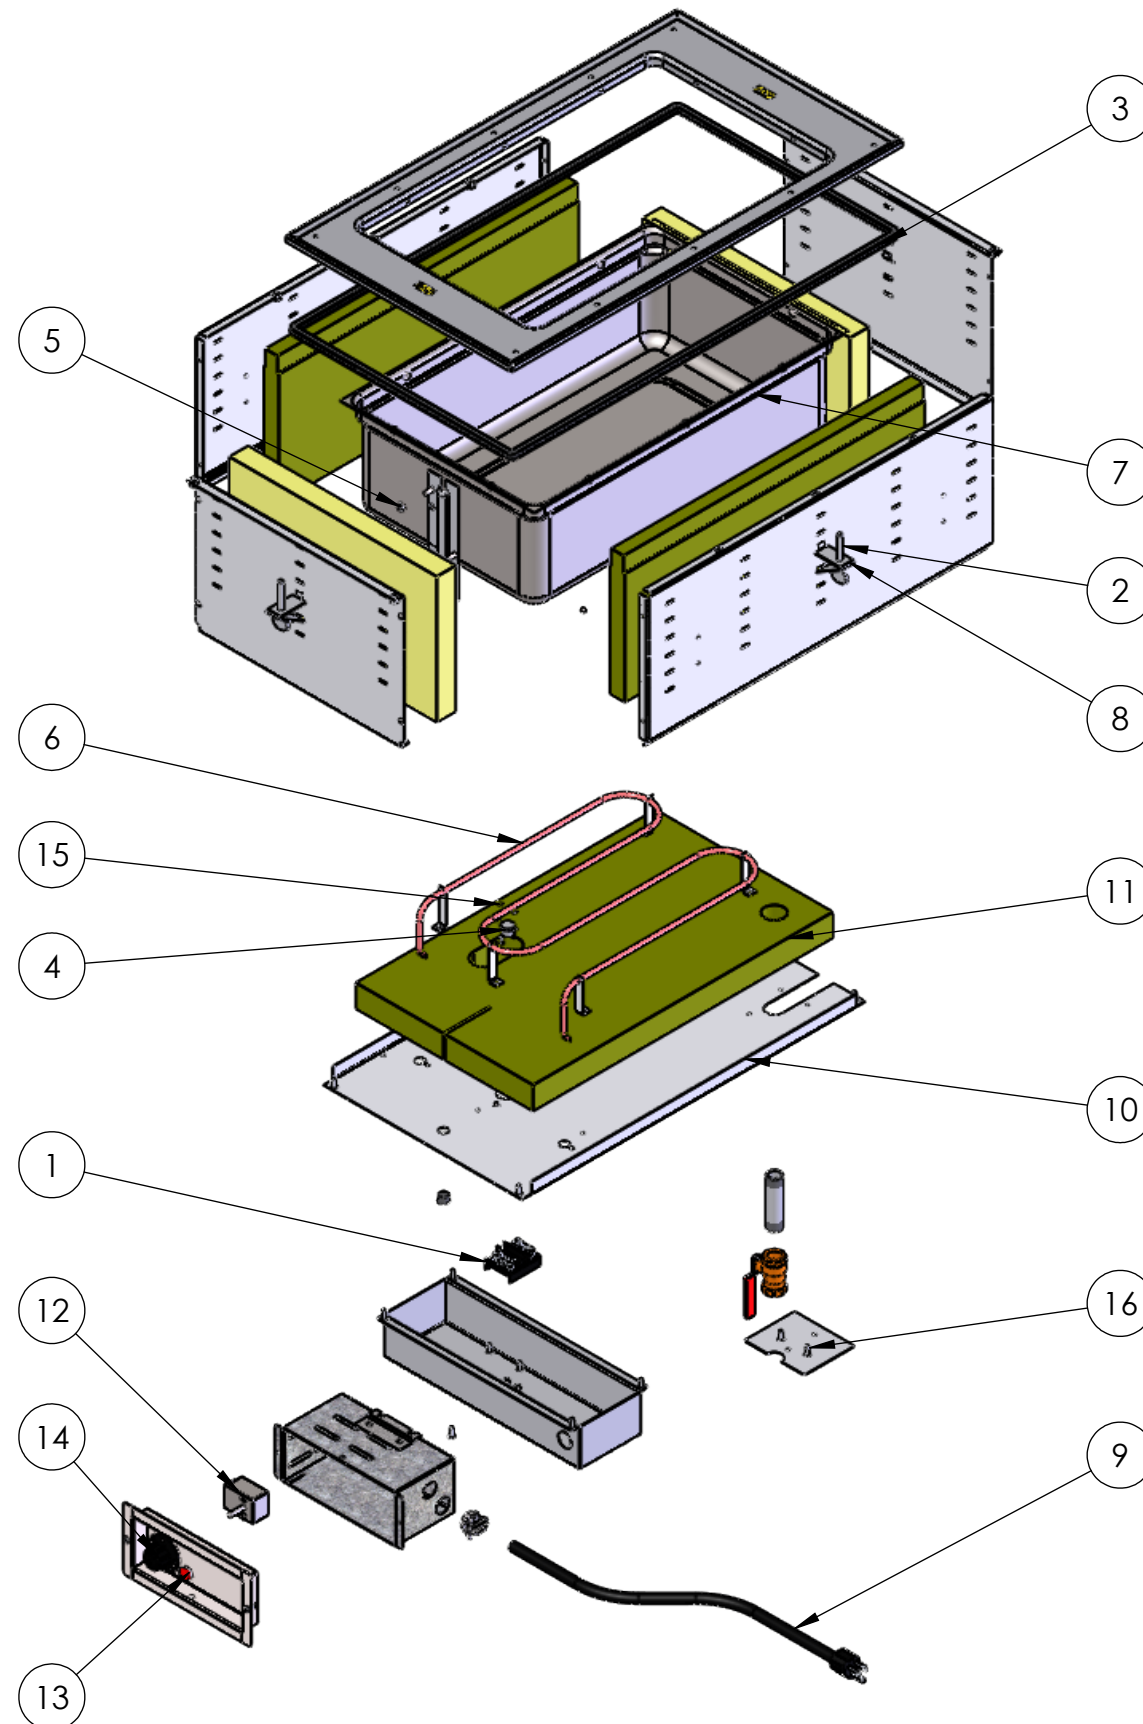

**REPLACEMENT PARTS**

ITEM NO.	PART NUMBER	DESCRIPTION
1	24872-3	T-BLOCK
2	23035-3	1/4-20 x 2" THUMB SCREW
3	25390-1	EDGING
4	25438-1	THERMOSTAT, REGULATING
5	21547-1	NUT, HEX, SS, 10-32
6	SEE CHART (PAGE 2)	HEATING ELEMENT
7	2642920316-2	WELL ASSY HOT WELL 316
8	44179-1	MOUNTING CLIP
9	SEE CHART (PAGE 2)	POWER CORD
10	2638510-2	HOT WELL BOTTOM PANEL, 1 WELL
11	25429-1	INSULATION BOTTOM, 1-WELL
12	SEE CHART (PAGE 2)	CONTROLLER
13	SEE CHART (PAGE 2)	PILOT LIGHT
14	SEE CHART (PAGE 2)	CONTROL KNOB

**FASTENERS (GENERAL SPECIFICATION)**

ITEM NO.	DESCRIPTION
15	4-40 LOCK NUT, STAINLESS STEEL
16	SCREW, #8 X .500 LG THREAD CUTTING TYPE 25

**SEE PAGE 2 FOR HEATING ELEMENT, POWER CORD, CONTROLLER, PILOT LIGHT, AND CONTROL KNOB REPLACEMENT PART SPECIFICATIONS.**