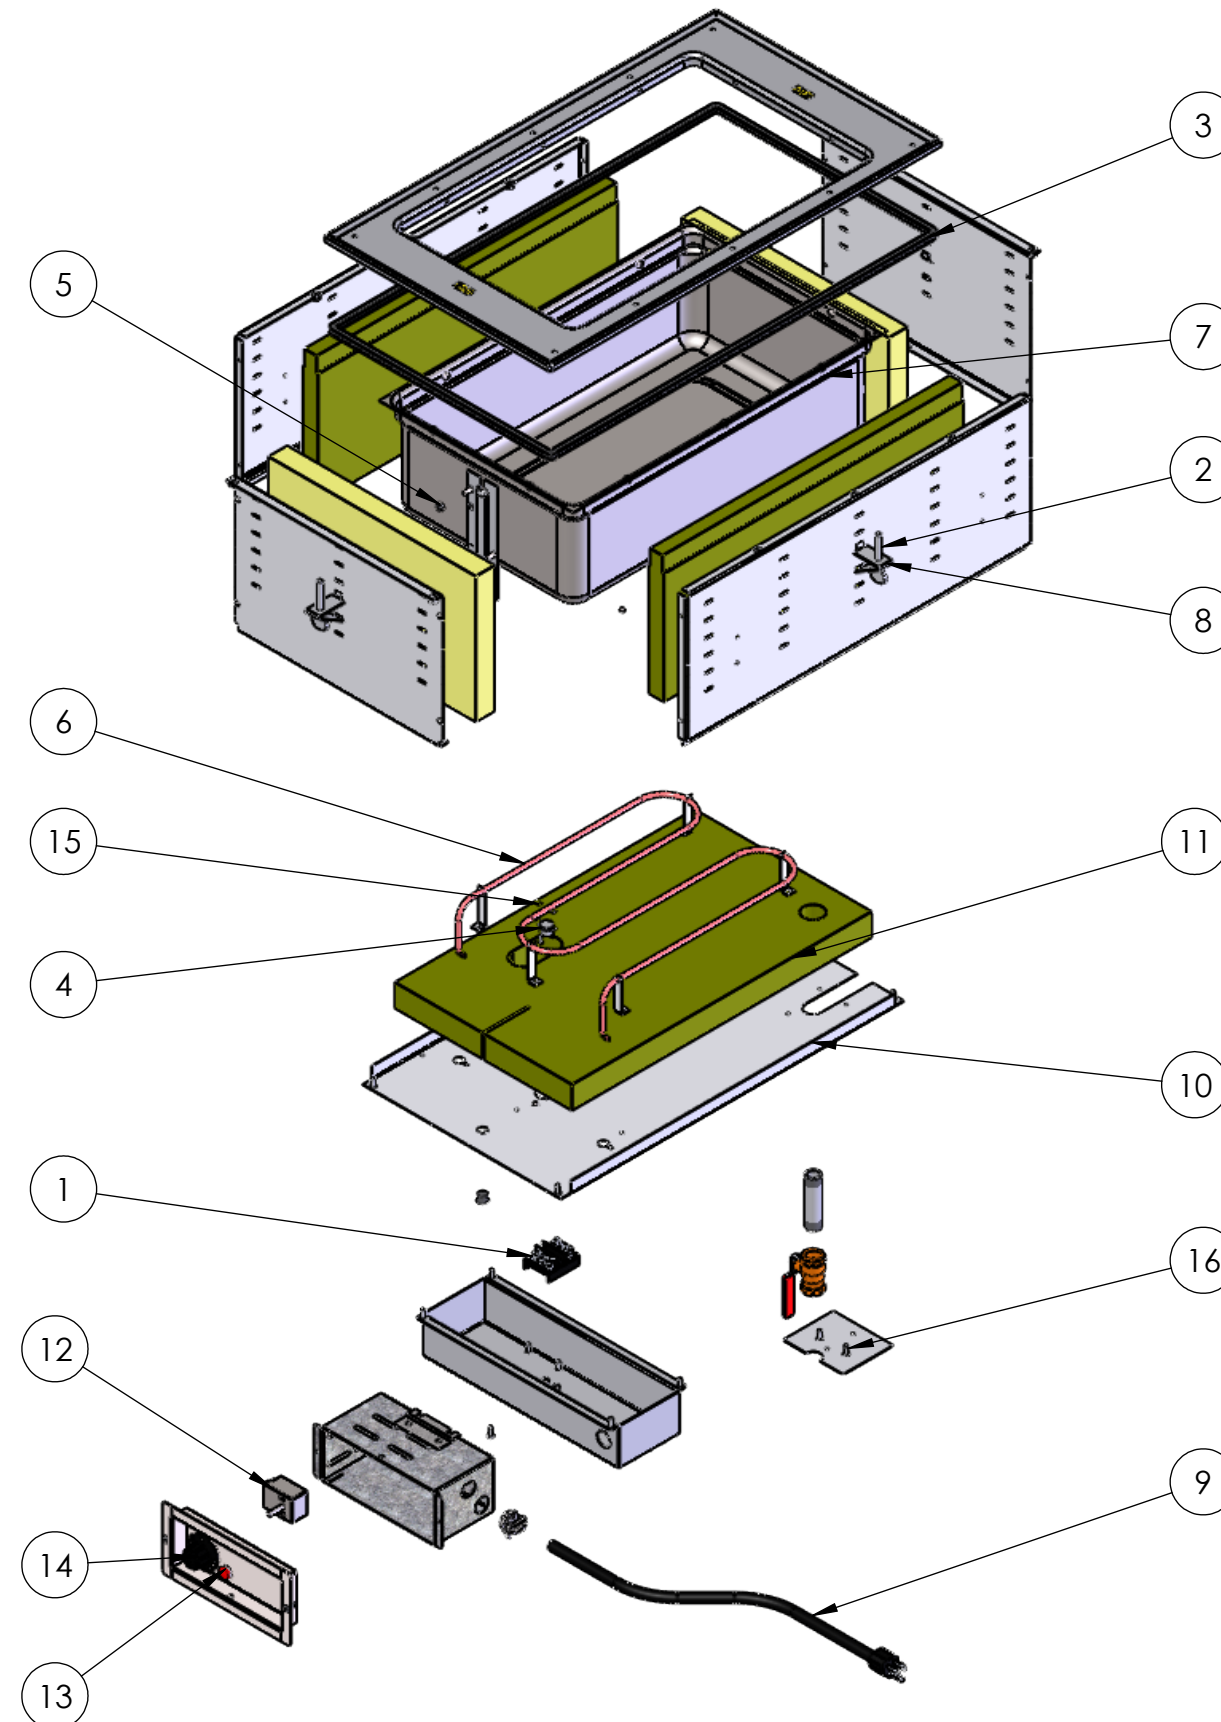

### REPLACEMENT PARTS

ITEM NO.	PART NUMBER	DESCRIPTION
1	24872-3	T-BLOCK
2	23035-3	1/4-20 x 2" THUMB SCREW
3	25390-1	EDGING
4	25438-1	THERMOSTAT, REGULATING
5	21547-1	NUT, HEX, SS, 10-32
6	SEE CHART (PAGE 2)	HEATING ELEMENT
7	2642920-2	WELL ASSY HOT WELL
8	44179-1	MOUNTING CLIP
9	SEE CHART (PAGE 2)	POWER CORD
10	2638510-2	HOT WELL BOTTOM PANEL, 1 WELL
11	25429-1	INSULATION BOTTOM, 1-WELL
12	SEE CHART (PAGE 2)	CONTROLLER
13	SEE CHART (PAGE 2)	PILOT LIGHT
14	SEE CHART (PAGE 2)	CONTROL KNOB

### FASTENERS (GENERAL SPECIFICATION)

ITEM NO.	DESCRIPTION
15	4-40 LOCK NUT, STAINLESS STEEL
16	SCREW, #8 X .500 LG THREAD CUTTING TYPE 25

**SEE PAGE 2 FOR HEATING ELEMENT, POWER CORD, CONTROLLER, PILOT LIGHT, AND CONTROL KNOB REPLACEMENT PART SPECIFICATIONS.**