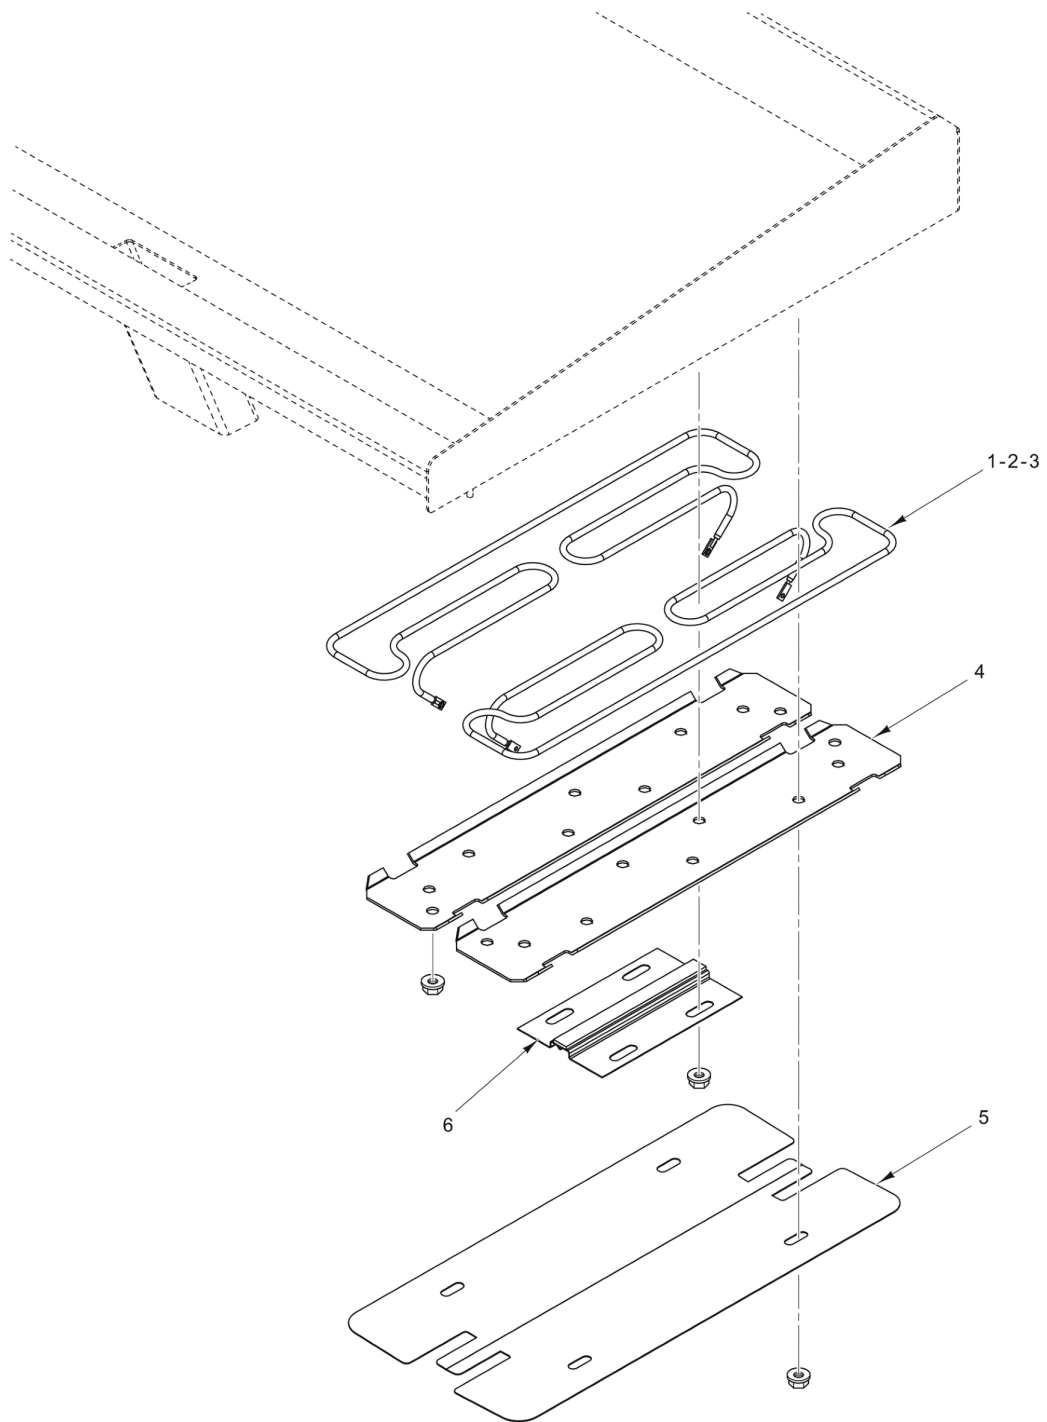

**PARTS NOT ILLUSTRATED**

PL-60089

**CONTROLS AND PANELS**

**CONTROLS AND PANELS**

ILLUS.	PART NO.	NAME OF PART	AMT.
PL-60089			
1	00-944203-00024	Panel - Back (24 In.).....	1
2	00-944203-00036	Panel - Back (36 In.).....	1
3	00-944203-00048	Panel - Back (48 In.).....	1
4	00-944203-00060	Panel - Back (60 In.).....	1
5	00-944203-00072	Panel - Back (72 In.).....	1
6	00-944210	Cover - Junction Box.....	AR
7	00-498569-00001	Lug - Grounding.....	AR
8	00-944211	Box - Junction.....	AR
9	00-944209-000SM	Grommet.....	AR
10	00-944412	Leg.....	4
11	00-723532	Leg - Adjustable (6 In. Lg.).....	4
12	00-944205-00024	Panel - Bottom (24 In.) (24 Series Only).....	1
13	00-944205-00036	Panel - Bottom (36 In.) (36 & 60 Series Only).....	1
14	00-944205-00048	Panel - Bottom (48 In.) (48 & 72 Series Only).....	1
15	00-944205-06072	Panel - Bottom (60 & 72 Series Only).....	1
16	00-944215	Heat Shield - Thermostat.....	AR
17	00-498082-0000A	Trough - Grease.....	AR
18	00-944204-00024	Panel - Front (24 In.).....	1
19	00-944204-00036	Panel - Front (36 In.).....	1
20	00-944204-00048	Panel - Front (48 In.).....	1
21	00-944204-00060	Panel - Front (60 In.).....	1
22	00-944204-00072	Panel - Front (72 In.).....	1
23	00-342575-00001	Indicating Light (208/240 V.).....	AR
24	00-498631-00001	Indicating Light (480 V.).....	AR
25	00-498041-00012	Knob (Starting S/N 650201010).....	AR
26	00-498697	Knob - Control (Before S/N 650201010).....	AR
27	00-498690	Guard - Knob.....	AR
28	00-957916-00003	Nameplate - Small (Vulcan).....	1
29	00-723204	Nameplate - Small (Wolf) Nameplate (Wolf).....	1
30	00-944209-000SM	Grommet.....	AR
31	00-944209-000LG	Grommet.....	AR
32	SD-036-80	Self-Tapping Screw 8-32 x 3/8 Hex Washer Hd., Type TT.....	AR
33	00-498407	Bracket - Thermostat.....	1
34	00-944298	Thermostat (450 Deg.) (Before S/N 650201010).....	AR
35	00-976855-00450	Thermostat (Starting S/N 650201010).....	AR
36	00-498398	Grease Can Guide Bracket (Before March 2010).....	AR
37	00-498758	Guide - Bracket (Starting March 2010).....	AR
38		Griddle Plate Assy. (24 In.).....	1
39		Griddle Plate Assy. (36 In.).....	1
40		Griddle Plate Assy. (48 In.).....	1
41		Griddle Plate Assy. (60 In.).....	1
42		Griddle Plate Assy. (70 In.).....	1
43	00-498945-0000A	Dial - 450 degree-for use with composite griddle plates. (Starting S/N 650201010).....	1
44	00-944400-00024	Kit - Wiring (All Voltages) (24 Series).....	1
45	00-944400-00036	Kit - Wiring (All Voltages) (36 Series).....	1
46	00-944400-00048	Kit - Wiring (All Voltages) (48 Series).....	1
47	00-944400-00060	Kit - Wiring (All Voltages) (60 Series).....	1
48	00-944400-00072	Kit - Wiring (All Voltages) (72 Series).....	1
49	00-719566	Sleeving - Silicon.....	AR
50	00-345463-00002	Kit - Wire Nut (10 AWG).....	AR