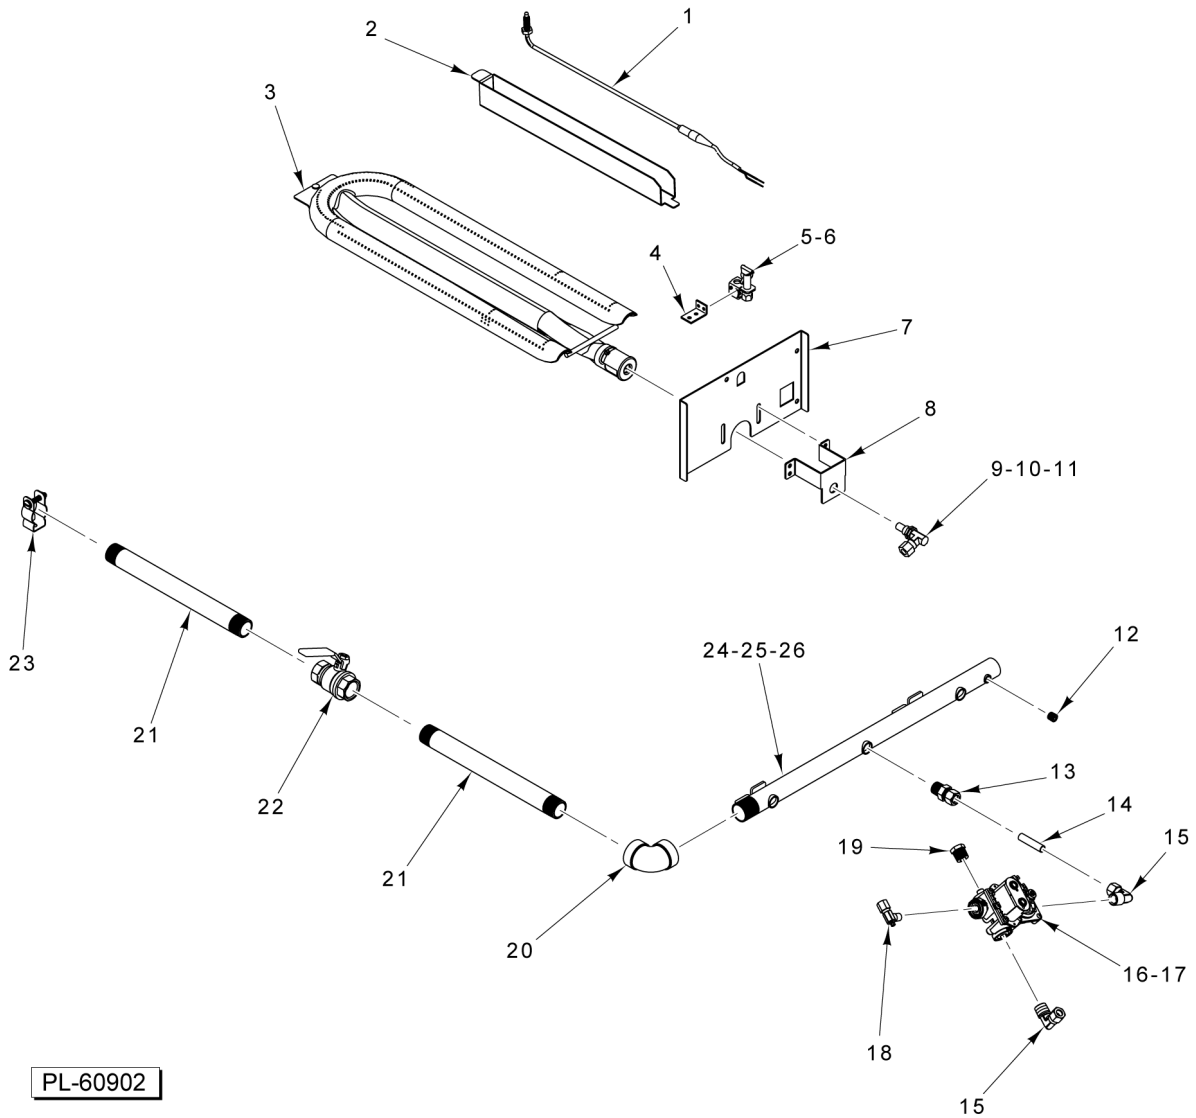

27	00-944523	Pipe
28	00-719194	Valve - Pilot (Double)
29	00-722228	Tube - Flex 1/4 x 12
30	00-851614-00001	Tube - Flex 3/8 x 6
31	00-944533-00001	Harness - Wire (Main)
32	00-944533-00002	Harness - Wire (ADDON)

PARTS NOT ILLUSTRATED

GAS COMPONENTS