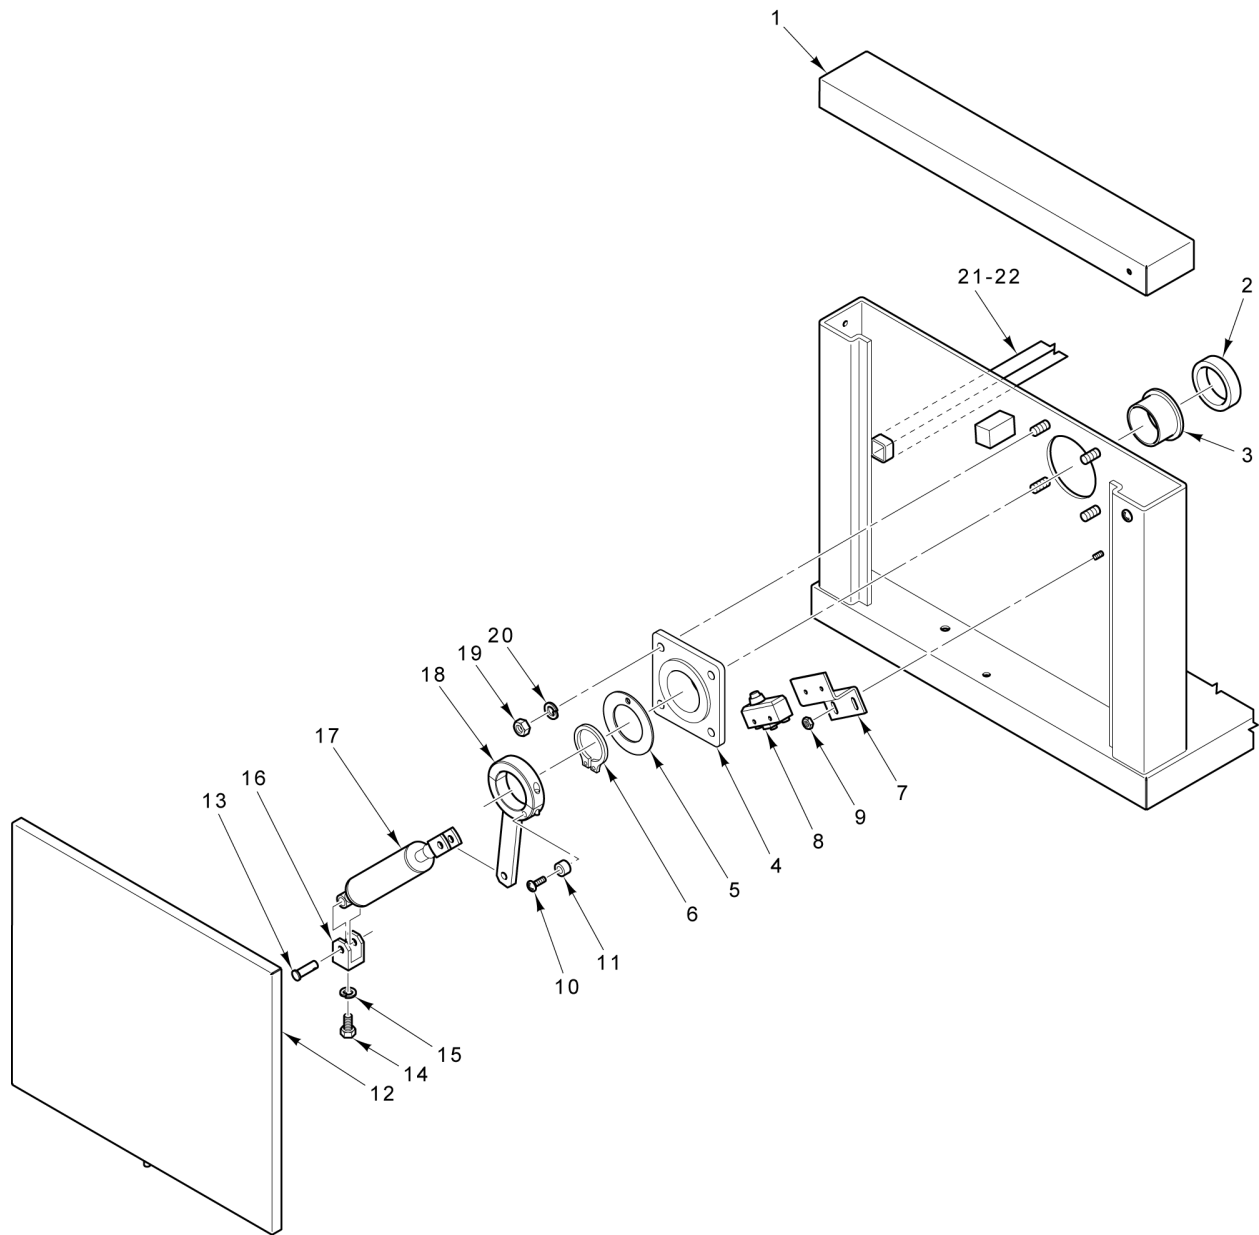

VULCAN

CATALOG OF REPLACEMENT PARTS

GAS TILTING BRAISING PAN MODEL VGCTS16

MODELS

VGCTS16 ML-152053

**For additional information on Vulcan or to locate an authorized parts
and service provider in your area, visit our website at www.vulcanequipment.com**

Table of Contents

5	LEFT HAND CONSOLE
7	RIGHT HAND CONSOLE
9	PAN ASSEMBLY
11	FIRE BOX

23 00-858651 Pin - Cotter
PART NOT ILLUSTRATED

PL-61220

LEFT HAND CONSOLE

LEFT HAND CONSOLE

ILLUS.	PART NO.	NAME OF PART	AMT.
PL-61220			
1	00-858644	Cover - Console (LH).....	1
2	00-858645	Spacer (LH).....	1
3	00-858646	Bushing 1-1/2 In.....	1
4	00-858647	Housing - Console.....	1
5	00-858648	Washer - Thrust.....	1
6	00-844457	Ring - Retaining.....	1
7	00-858649	Bracket - Switch.....	1
8	00-881971	Switch - Limit.....	1
9	00-858650	Nut - Hex 10-32.....	2
10	00-858652	Cam.....	1
11	00-858653	Screw 10-32 x 3/4 Pan Hd. (SST).....	1
12	00-858638	Panel - Console (LH).....	1
13	00-858639	Pin - Clevis.....	1
14	00-842951	Bolt - Hex 5/16 x 1/2 (SST).....	1
15	00-858640	Washer - Lock.....	1
16	00-858641	Plate - Base.....	1
17	00-858642	Damper.....	1
18	00-858643	Collar - Damper.....	1
19	00-858640	Washer - Lock.....	4
20	00-853986	Nut 5/16-18 Hex.....	4
21	00-858654	Support - Tube.....	1
22	00-858655	Ring - Retaining.....	2
23	00-858651	Pin - Cotter.....	1