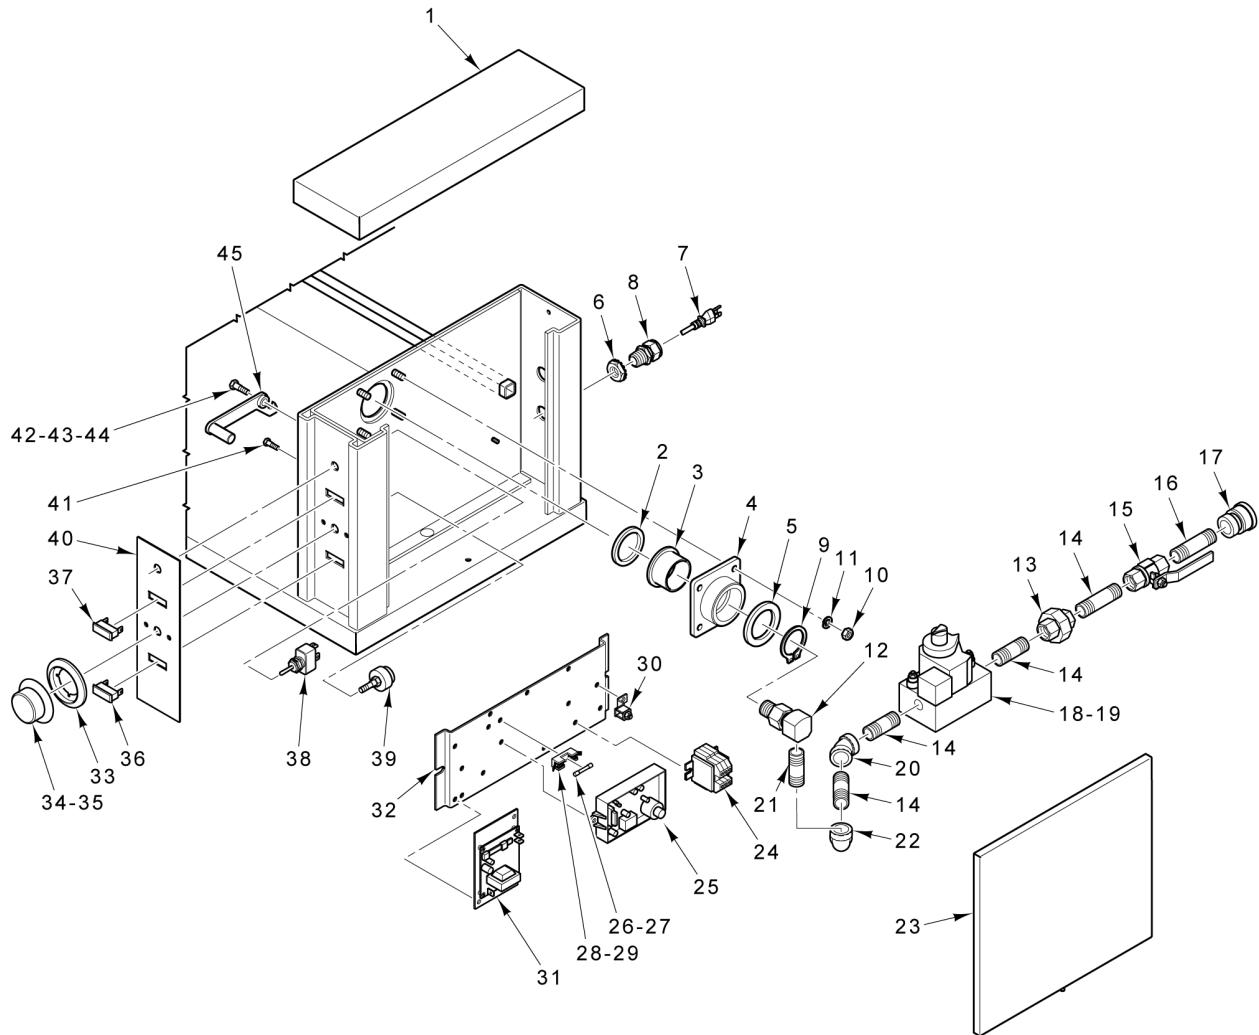

Table of Contents

5	LEFT HAND CONSOLE
7	RIGHT HAND CONSOLE
9	PAN ASSEMBLY
11	FIRE BOX

23 00-858651 Pin - Cotter
PART NOT ILLUSTRATED

PL-61220

LEFT HAND CONSOLE

LEFT HAND CONSOLE

ILLUS.	PART NO.	NAME OF PART	AMT.
PL-61220			
1	00-858644	Cover - Console (LH).....	1
2	00-858645	Spacer (LH).....	1
3	00-858646	Bushing 1-1/2 In.....	1
4	00-858647	Housing - Console.....	1
5	00-858648	Washer - Thrust.....	1
6	00-844457	Ring - Retaining.....	1
7	00-858649	Bracket - Switch.....	1
8	00-881971	Switch - Limit.....	1
9	00-858650	Nut - Hex 10-32.....	2
10	00-858652	Cam.....	1
11	00-858653	Screw 10-32 x 3/4 Pan Hd. (SST).....	1
12	00-858638	Panel - Console (LH).....	1
13	00-858639	Pin - Clevis.....	1
14	00-842951	Bolt - Hex 5/16 x 1/2 (SST).....	1
15	00-858640	Washer - Lock.....	1
16	00-858641	Plate - Base.....	1
17	00-858642	Damper.....	1
18	00-858643	Collar - Damper.....	1
19	00-858640	Washer - Lock.....	4
20	00-853986	Nut 5/16-18 Hex.....	4
21	00-858654	Support - Tube.....	1
22	00-858655	Ring - Retaining.....	2
23	00-858651	Pin - Cotter.....	1