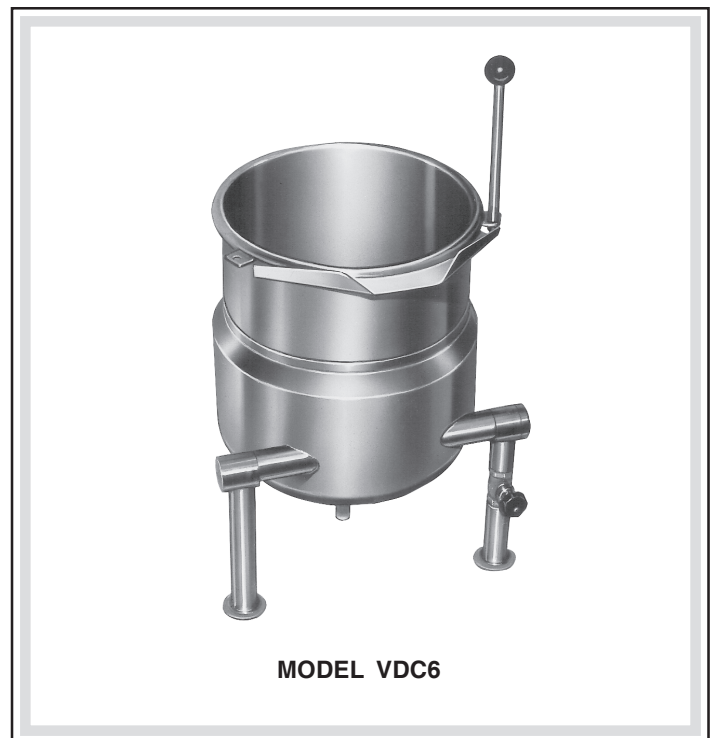

VULCAN

CATALOG OF REPLACEMENT PARTS

VDC SERIES DIRECT STEAM KETTLES

MODELS

VDC6	ML-103379
VDC10	ML-103380
VDC12	ML-043872
VDC20	ML-043873

For additional information on Vulcan-Hart or to locate an authorized parts and service provider in your area, visit our website at www.vulcanhart.com

VULCAN-HART
DIVISION OF ITW FOOD EQUIPMENT GROUP, LLC

P.O. BOX 696, LOUISVILLE, KY 40201-0696
TEL. (800) 814-2028

WWW.VULCANHART.COM

FORM 35426 (12-06)

GENERAL ASSEMBLY

5252R1

GENERAL ASSEMBLY

ILLUS. 5252R1	PART NO.	NAME OF PART	AMT.
1	00-850501	Trunnion Cap	2
2	00-856606	Set Screw, 5/16 -18 x 3/8	2
3	00-881982	Retaining Clip	2
4	00-881966	O-Ring	4
5	00-851272	O-Ring	2
6	00-852983	Brass Nut 1/2 - 14	2
7	00-851576	Washer	2
8	00-851919	Nut 1/2 - 14 NPS	2
9	00-844034	Knob (Black, New Style)	1
	00-843903	Knob (Red, Old Style)	1
10	00-836937	Valve	1
11	00-853011	Nylon Foot	1
12	00-851373	Acorn Nut 3/8 - 16	1
*13	00-854351	Handle	1
	00-855781	Handle, 20 Gallon	1
14	00-836964	Knob	1
*15	00-851295	Condensate Leg Assembly, 6 Gallon	1
	00-851271	Condensate Leg Assembly, 10 - 12 Gallon	1
	00-851817	Condensate Leg Assembly, 20 Gallon	1
*16	00-851590	Steam in Leg Assembly, 6 Gallon	1
	00-851334	Steam in Leg Assembly, 10 - 12 Gallon	1
	00-851818	Steam in Leg Assembly, 20 Gallon	1
**17	00-854409	O-Ring Lube, 2 Grams	1