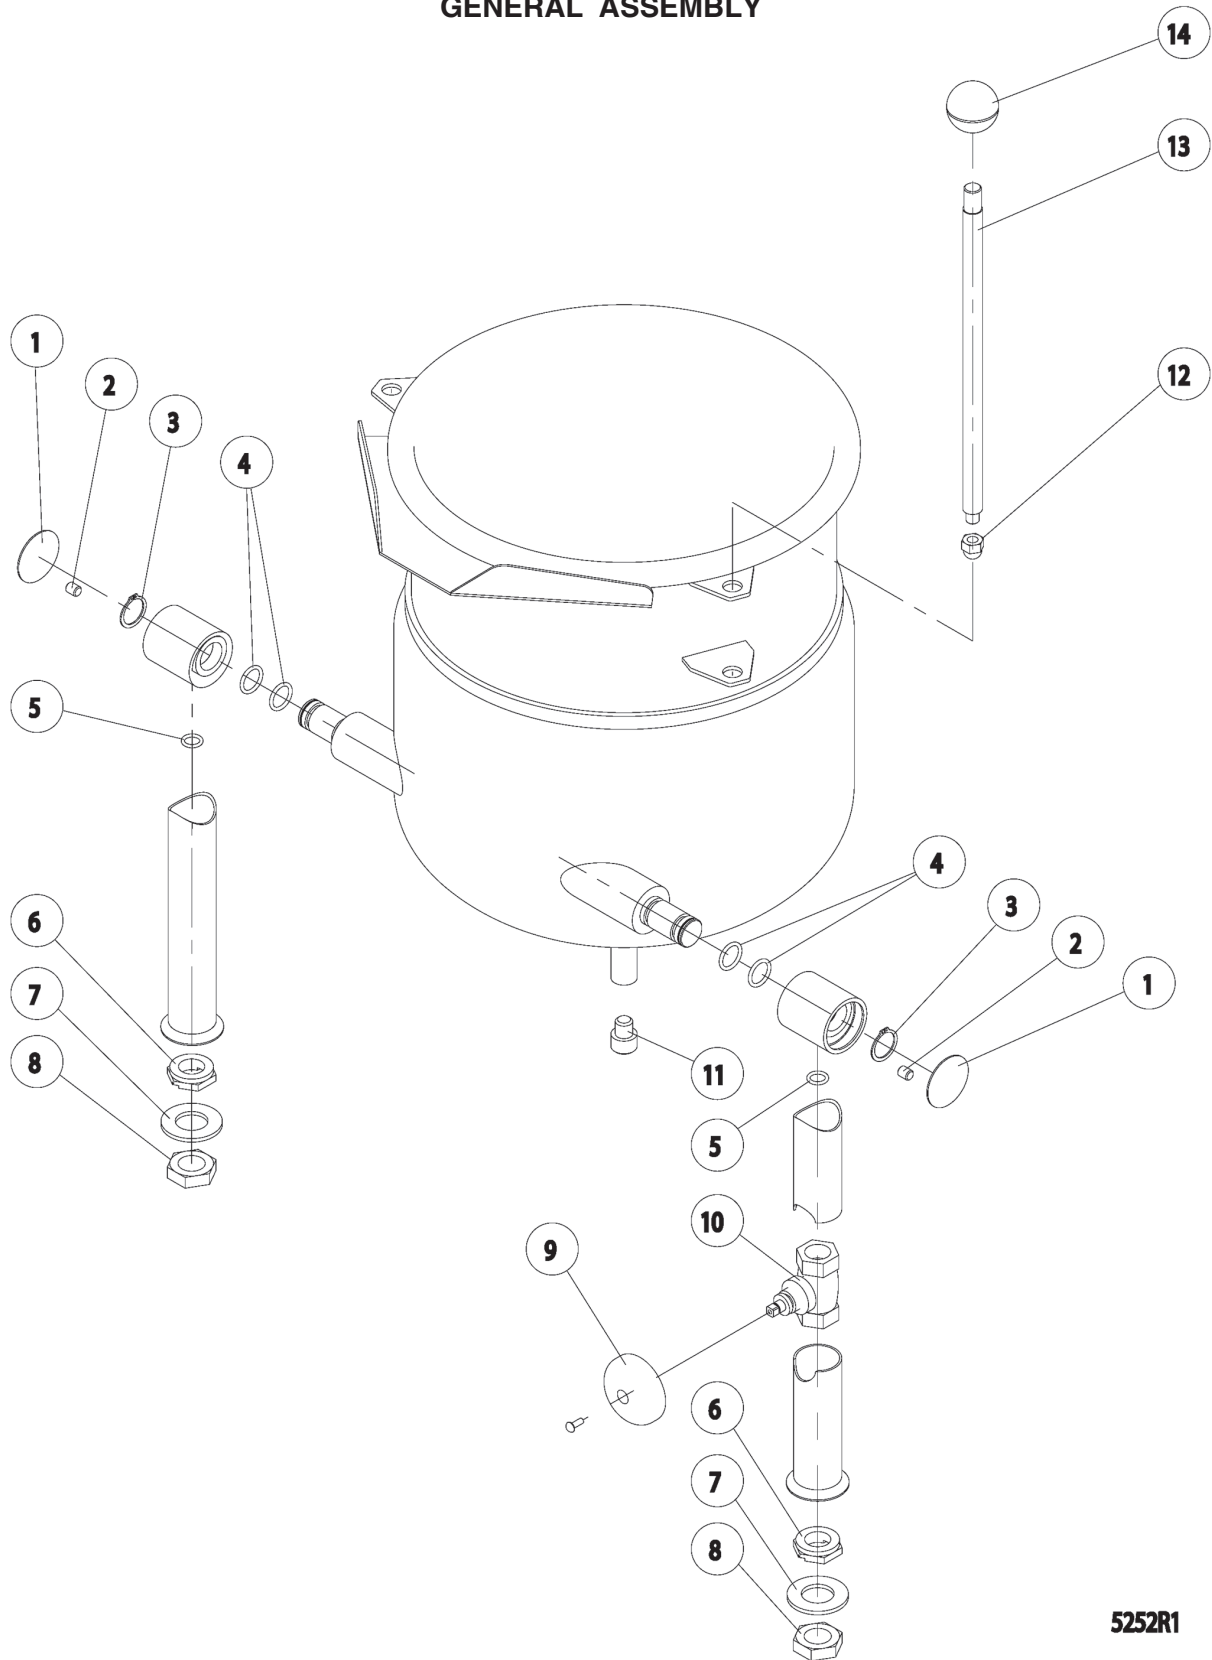

VULCAN

CATALOG OF REPLACEMENT PARTS

VDC SERIES DIRECT STEAM KETTLES

MODELS

VDC6	ML-103379
VDC10	ML-103380
VDC12	ML-043872
VDC20	ML-043873

For additional information on Vulcan-Hart or to locate an authorized parts and service provider in your area, visit our website at www.vulcanhart.com

VULCAN-HART
DIVISION OF ITW FOOD EQUIPMENT GROUP, LLC

P.O. BOX 696, LOUISVILLE, KY 40201-0696
TEL. (800) 814-2028

WWW.VULCANHART.COM

FORM 35426 (12-06)

GENERAL ASSEMBLY

5252R1

GENERAL ASSEMBLY

ILLUS. 5252R1	PART NO.	NAME OF PART	AMT.
1	00-850501	Trunnion Cap	2
2	00-856606	Set Screw, 5/16 -18 x 3/8	2
3	00-881982	Retaining Clip	2
4	00-881966	O-Ring	4
5	00-851272	O-Ring	2
6	00-852983	Brass Nut 1/2 - 14	2
7	00-851576	Washer	2
8	00-851919	Nut 1/2 - 14 NPS	2
9	00-844034	Knob (Black, New Style)	1
	00-843903	Knob (Red, Old Style)	1
10	00-836937	Valve	1
11	00-853011	Nylon Foot	1
12	00-851373	Acorn Nut 3/8 - 16	1
*13	00-854351	Handle	1
	00-855781	Handle, 20 Gallon	1
14	00-836964	Knob	1
*15	00-851295	Condensate Leg Assembly, 6 Gallon	1
	00-851271	Condensate Leg Assembly, 10 - 12 Gallon	1
	00-851817	Condensate Leg Assembly, 20 Gallon	1
*16	00-851590	Steam in Leg Assembly, 6 Gallon	1
	00-851334	Steam in Leg Assembly, 10 - 12 Gallon	1
	00-851818	Steam in Leg Assembly, 20 Gallon	1
**17	00-854409	O-Ring Lube, 2 Grams	1