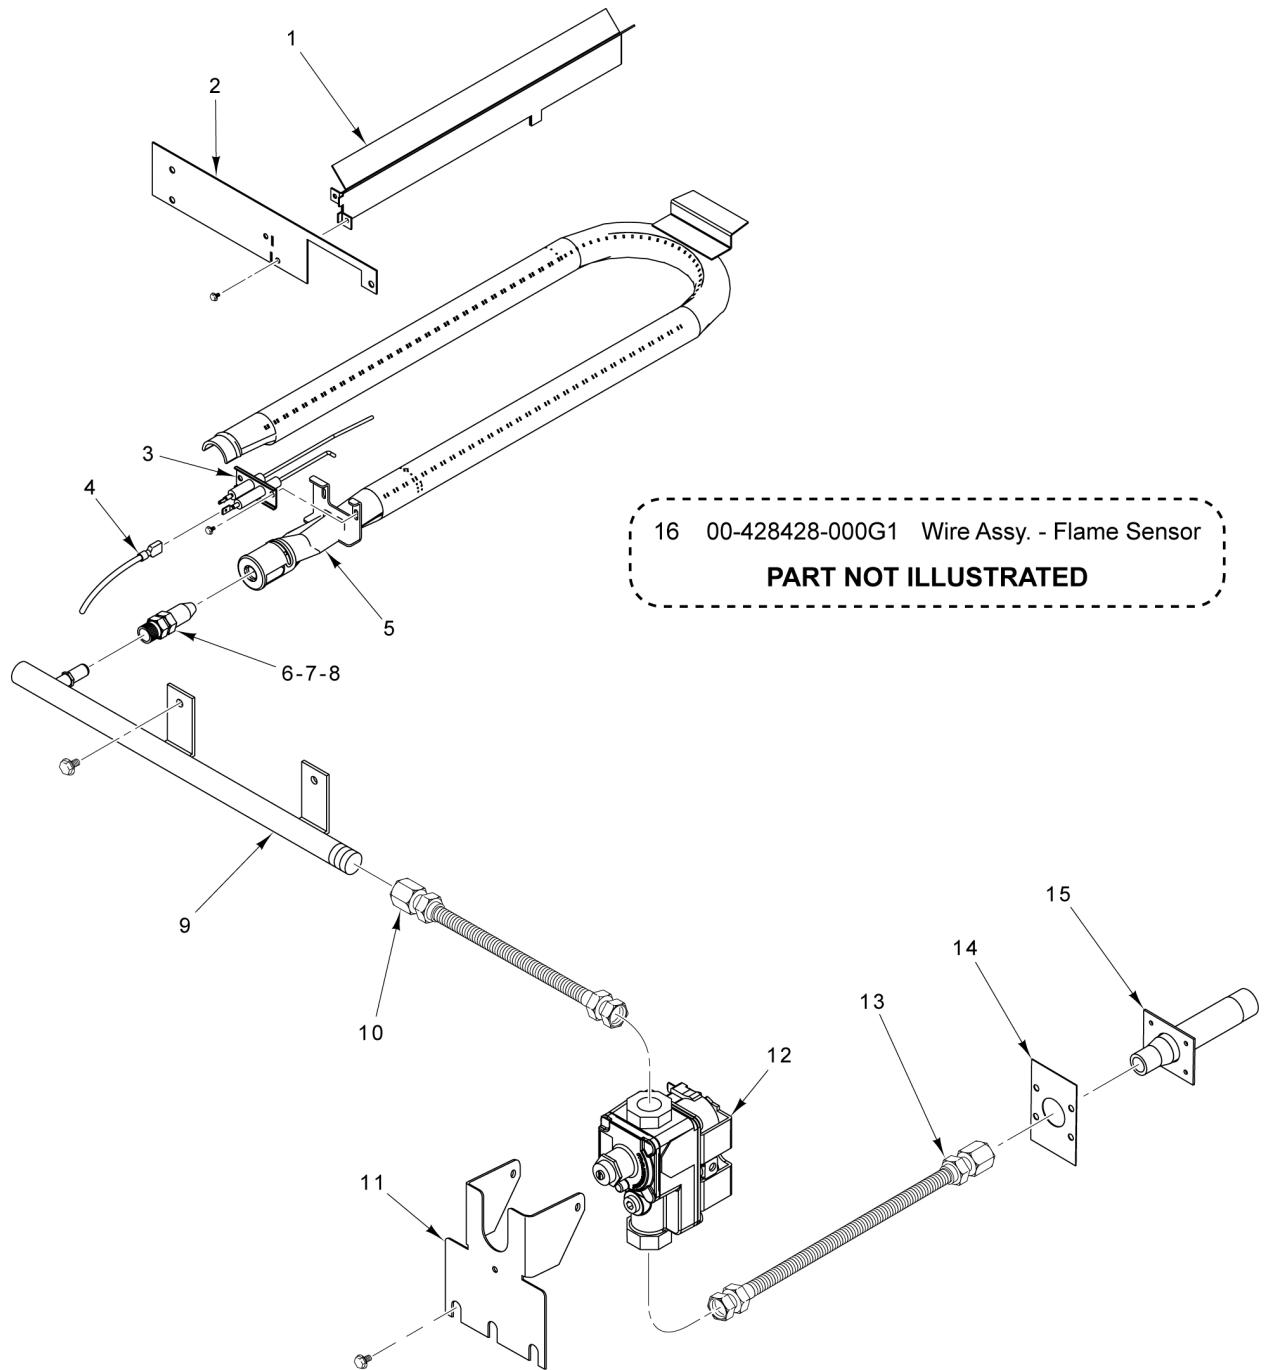

PL-60891

GAS BURNER

GAS BURNER

ILLUS.	PART NO.	NAME OF PART	AMT.
PL-60891			
1	00-960978-00001	Combustion Divider.....	1
2	00-959703-00001	Combustion Cover.....	1
3	00-959507-00001	Igniter - Burner.....	1
4	00-423813-00003	Wire - Ignition (High Voltage).....	1
5	00-960213-000G1	Main Burner Assy.....	1
6	00-010901-00031	Orifice - Spud (31 Drill) (NAT) (VC5GD-11D1).....	1
7	00-010901-00046	Orifice - Spud (46 Drill) (LP) (VC5GD-21D1).....	1
8	00-417879-00001	Nozzle - Burner.....	1
9	00-424138-00001	Manifold.....	1
10	00-423828-00007	Tube - Flex (18 In.).....	1
11	00-959486-00001	Bracket - Gas Valve.....	1
12	00-959662-00001	Valve - Combination Gas, Convertable (NAT & LP).....	1
13	00-423828-00006	Tube - Flex (30 In.).....	1
14	00-960312-00001	Gas Inlet Escutcheon.....	1
15	00-423819-00003	Pipe - Weldment Gas Inlet.....	1
16	00-428428-000G1	Wire Assy. - Flame Sensor.....	1