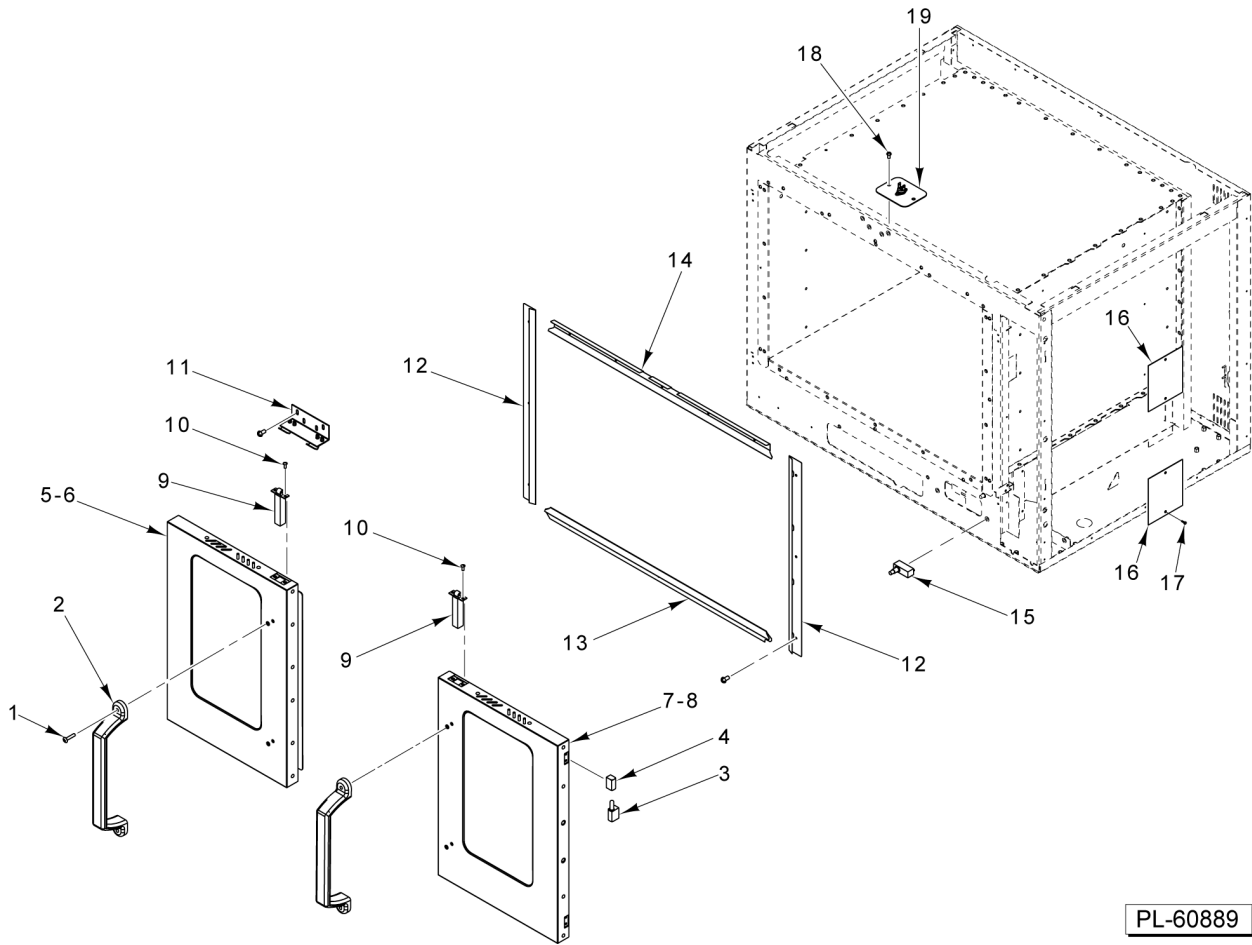

10 00-405016-000G1 Cord - Assy.
PART NOT ILLUSTRATED

PL-60887

ELECTRICAL COMPONENT PANEL

ELECTRICAL COMPONENT PANEL

ILLUS.	PART NO.	NAME OF PART	AMT.
PL-60887			
1	00-423760-00001	Bracket - Ignition Module.....	1
2	00-421758-000G1	Transformer (120 V.) (24 V. Output).....	1
3	00-416535-00006	Relay - Heating (120 V.).....	1
4	00-417934-000G1	Block Assy. - Porcelain.....	2
5	00-959693-00001	Panel - Component.....	1
6	00-913102-00292	Control - Spark Ignition Kit Includes 18-22 connector 1/4" insulated.....	1
7	00-424940-00001	Fan - Cooling (120 V.).....	1
8	00-417856-00001	Lug - Grounding (With Set Screw).....	1
9	FE-024-23	Bushing - Electrical (Snap).....	2
10	00-405016-000G1	Cord Assy.....	1

PL-60889

DOOR ASSEMBLY

DOOR ASSEMBLY

ILLUS.	PART NO.	NAME OF PART	AMT.
PL-60889			
1	00-959087-00001	Screw 1/4-20 x 1-1/4 Black Hd.....	4
2	00-957108-00001	Handle - Molded (Black).....	2
3	00-959783-00001	Hinge - Male.....	4
4	00-959784-00001	Hinge - Female.....	4
5	00-962188-000G1	Panel - Door w/ Glass (Inner) (LH).....	1
6	00-962189-000G1	Panel - Door w/ Glass (Outer) (LH).....	1
7	00-962190-000G1	Panel - Door w/ Glass (Inner) (RH).....	1
8	00-962191-000G1	Panel - Door w/ Glass (Outer) (RH).....	1
9	00-497586-00001	Latch - Door Roller.....	2
10	SC-115-51	Mach. Screw 10-32 x 1/2 Phil. Truss Hd.....	4
11	00-960118-000G1	Bracket - Door Catch.....	1
12	00-959771-00001	Seal - Door (Side).....	2
13	00-959772-00001	Seal - Door (Bottom).....	1
14	00-959770-00001	Seal - Door (Top).....	1
15	00-960053-00001	Switch - Door.....	1
16	00-959769-00001	Cover - Hinge Access.....	2
17	SD-032-07	Self-Tapping Screw 10-24 x 1/2 Hex Washer Hd., Type TT.....	4
18	SD-039-78	Self-Tapping Screw.....	2
19	00-958827-000G1	Thermostat (High Limit) (With Mounting Plate).....	1
20	00-497585-00001	Plate - Strike.....	AR