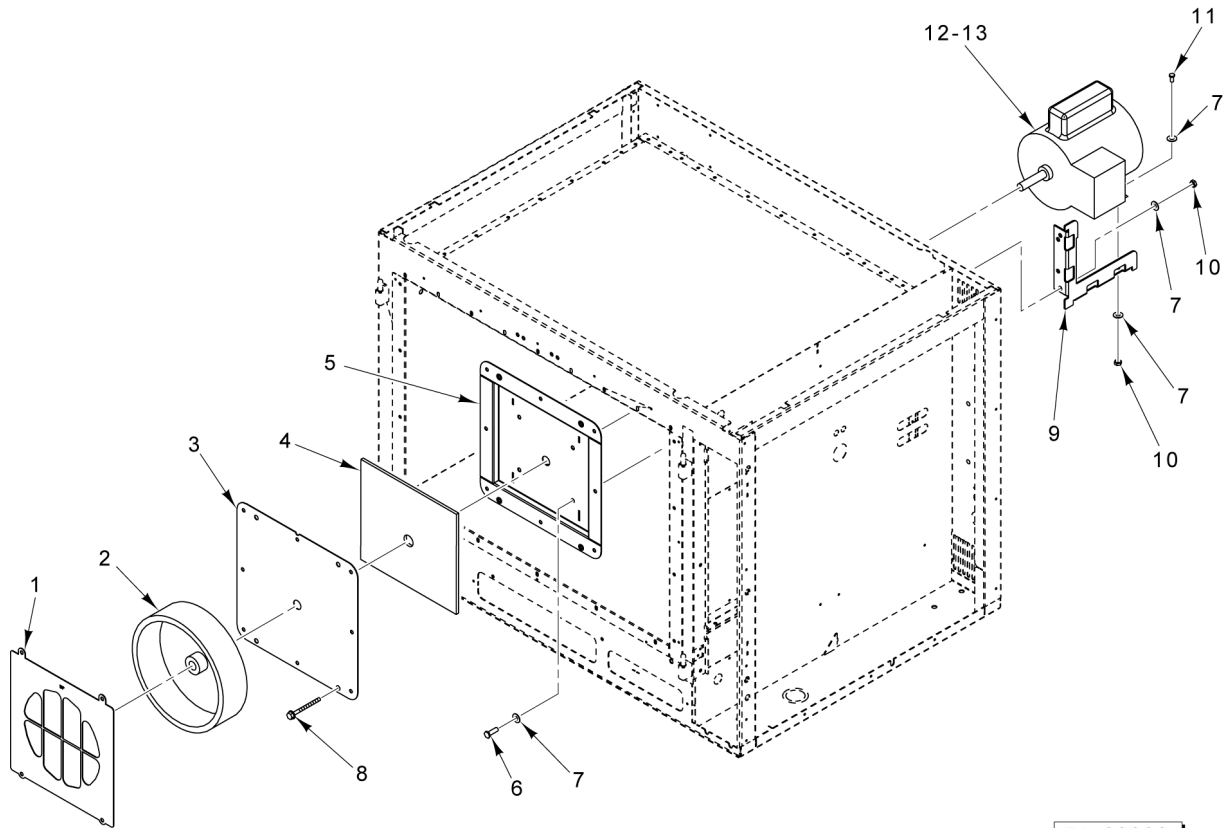

PARTS NOT ILLUSTRATED

PL-60890

PANELS

PANELS

ILLUS.	PART NO.	NAME OF PART	AMT.
PL-60890			
1	00-959922-00001	Trim - Cosmetic Bottom.....	1
2	00-957916-00001	Nameplate - Vulcan (7-1/4 In.).....	1
3	00-959523-00001	Rack Assy.....	5
4	00-959708-00001	Rack Guide Assy.....	2
5	00-959688-00001	Panel - Cosmetic Left.....	1
6	00-959689-00001	Cosmetic Top.....	1
7	00-427617-00001	Flue - Deflector.....	1
8	00-354431-00001	Flue Assy.....	1
9	00-960194-00001	Oven Lamp (40W) (120 V.).....	1
10	00-961291-00001	Bulb - Halogen (120V) (40W).....	1
11	SD-039-78	Self-Tapping Screw.....	2
12	00-959753-00001	Probe Guard & Retainer.....	1
13	00-353589-00001	Probe Temperature (SST) Solid State.....	1
14	00-959793-00001	Panel - Cosmetic Right.....	1
15	SD-008-27	Self-Tapping Screw 10-16 x 1/2 Phil. Truss Hd., Type B.....	AR
16	00-959794-00001	Access Panel.....	1
17	00-424157-000G7	Leg Assembly for Caster and Foot (Painted Black).....	4
18	00-417063-00001	Strap - Tie Down.....	AR
19	00-357047-00001	Caster - Swivel (Without Brake).....	AR
20	00-357047-00002	Caster - Swivel (With Brake).....	AR
21	00-357093-00001	Ring - Locking.....	AR
22	00-288946-00002	Foot - Adjustable (1-5/8) (SST).....	AR
23	00-343634-00001	Caster (Swivel With Brake) (7.5 In.).....	AR
24	00-343634-00002	Caster (Rigid) (7.5 In.).....	AR
25	00-342150-00008	Leg (8 In.).....	AR
26	00-959663-00001	Tube - Snorkel.....	1