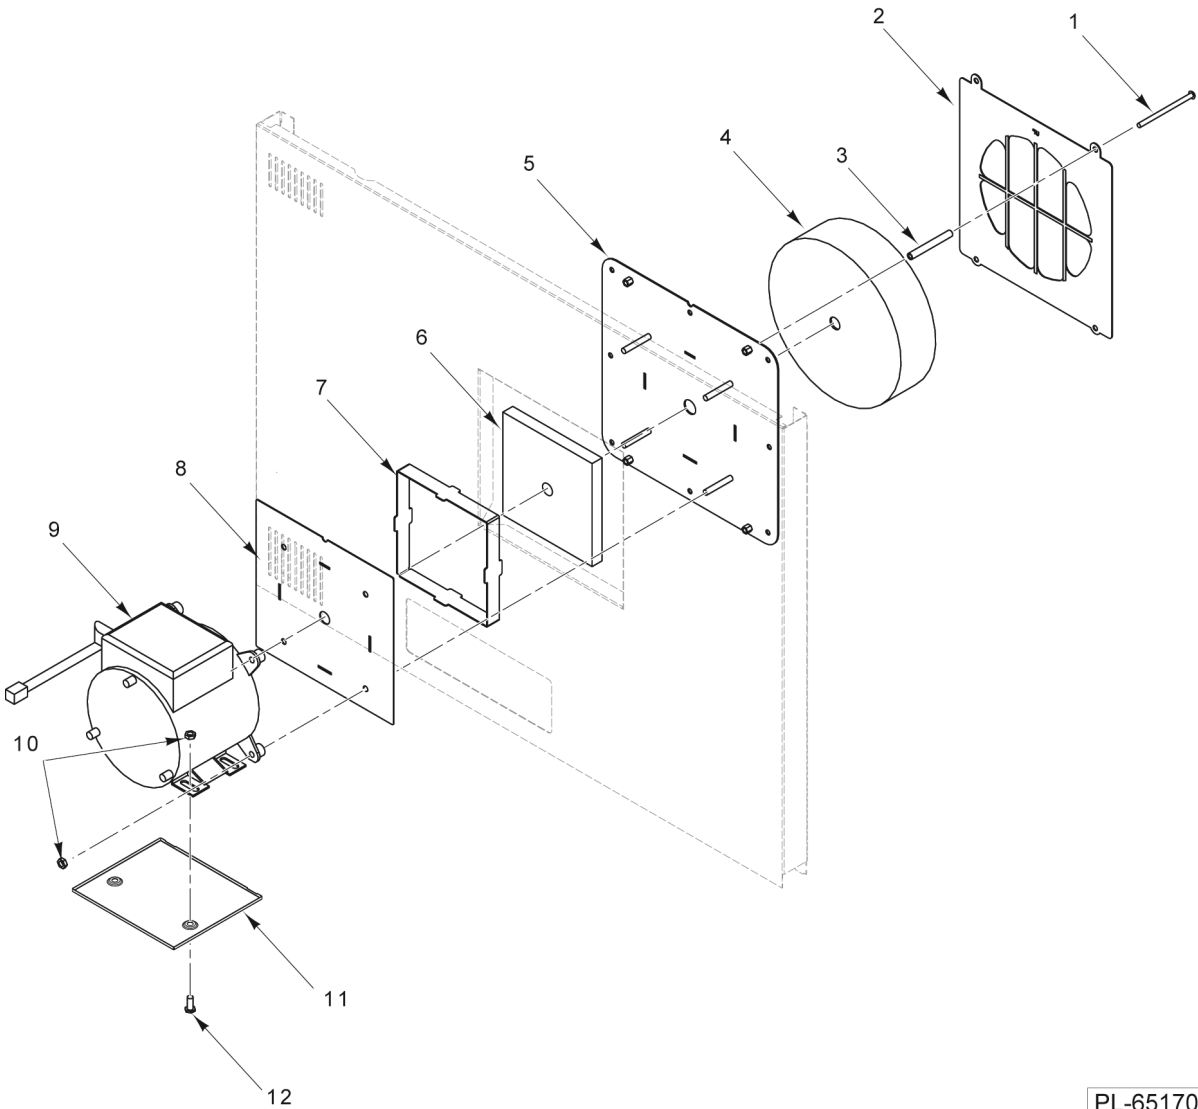

PL-65170

**CONVECTION MOTOR
(STARTING 3/19/18)**

**CONVECTION MOTOR
(STARTING 3/19/18)**

ILLUS. PL-65170	PART NO.	NAME OF PART	AMT.
1	SC-120-15	Mach. Screw 1/4-20 x 4 Rd. Hd.....	4
2	00-960425-00001	Cover - Fan.....	1
3	00-411289-00004	Spacer - Fan Housing.....	4
4	00-415780-00003	Wheel - Blower.....	1
5	00-960962-000G1	Mount - Motor, Front.....	1
6	00-342159-00033	Insulation (28 x 33 x 1 In.).....	AR
7	00-960963-00001	Mount - Motor, Wrapper.....	1
8	00-960964-00001	Mount - Motor, Rear.....	1
9	00-961739-000G1	Motor Harness Included with Motor.....	1
	00-962168-000G1	Motor Harness.....	AR
10	NS-046-86	Nut Assy. 5/16-18 KEPS Hex.....	6
11	00-961831-00001	Pan - Drip, Motor.....	1
12	SC-037-75	Cap Screw 5/16-18 x 3/4 Hex Hd.....	2