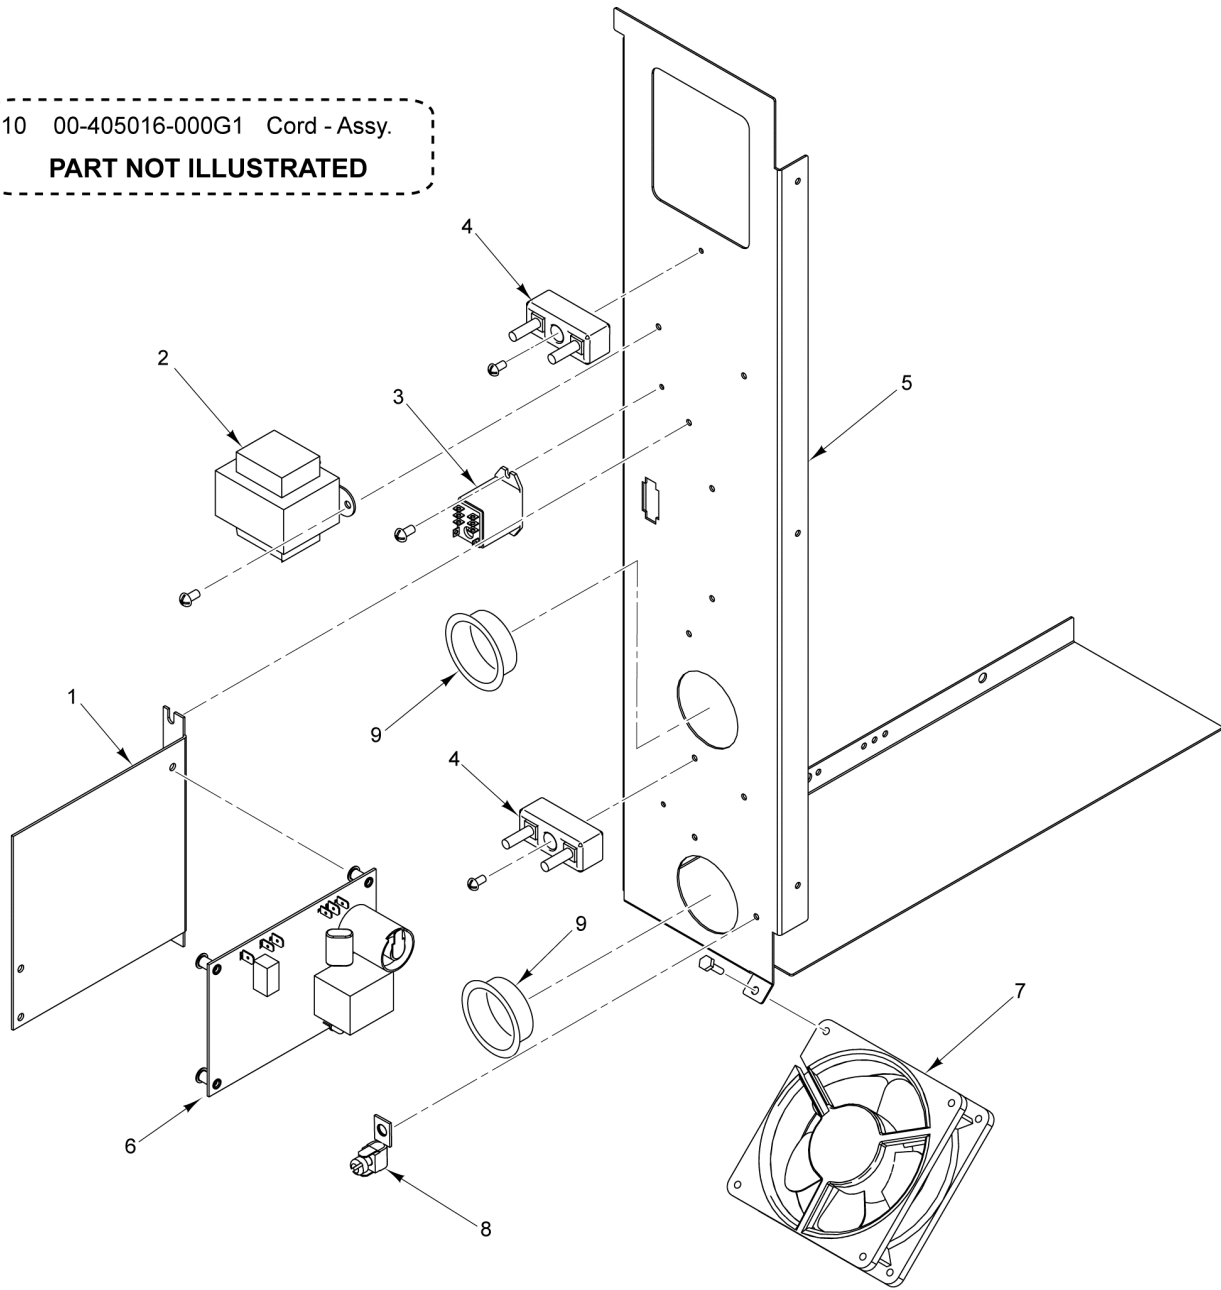

10 00-405016-000G1 Cord - Assy.
PART NOT ILLUSTRATED

PL-60887

ELECTRICAL COMPONENT PANEL

ELECTRICAL COMPONENT PANEL

ILLUS.	PART NO.	NAME OF PART	AMT.
PL-60887			
1	00-423760-00001	Bracket - Ignition Module.....	1
2	00-421758-000G1	Transformer (120 V.) (24 V. Output).....	1
3	00-416535-00006	Relay - Heating (120 V.).....	1
4	00-417934-000G1	Block Assy. - Porcelain.....	2
5	00-959693-00001	Panel - Component.....	1
6	00-913102-00292	Control - Spark Ignition Kit Includes 18-22 connector 1/4" insulated.....	1
7	00-424940-00001	Fan - Cooling (120 V.).....	1
8	00-417856-00001	Lug - Grounding (With Set Screw).....	1
9	FE-024-23	Bushing - Electrical (Snap).....	2
10	00-405016-000G1	Cord Assy.....	1