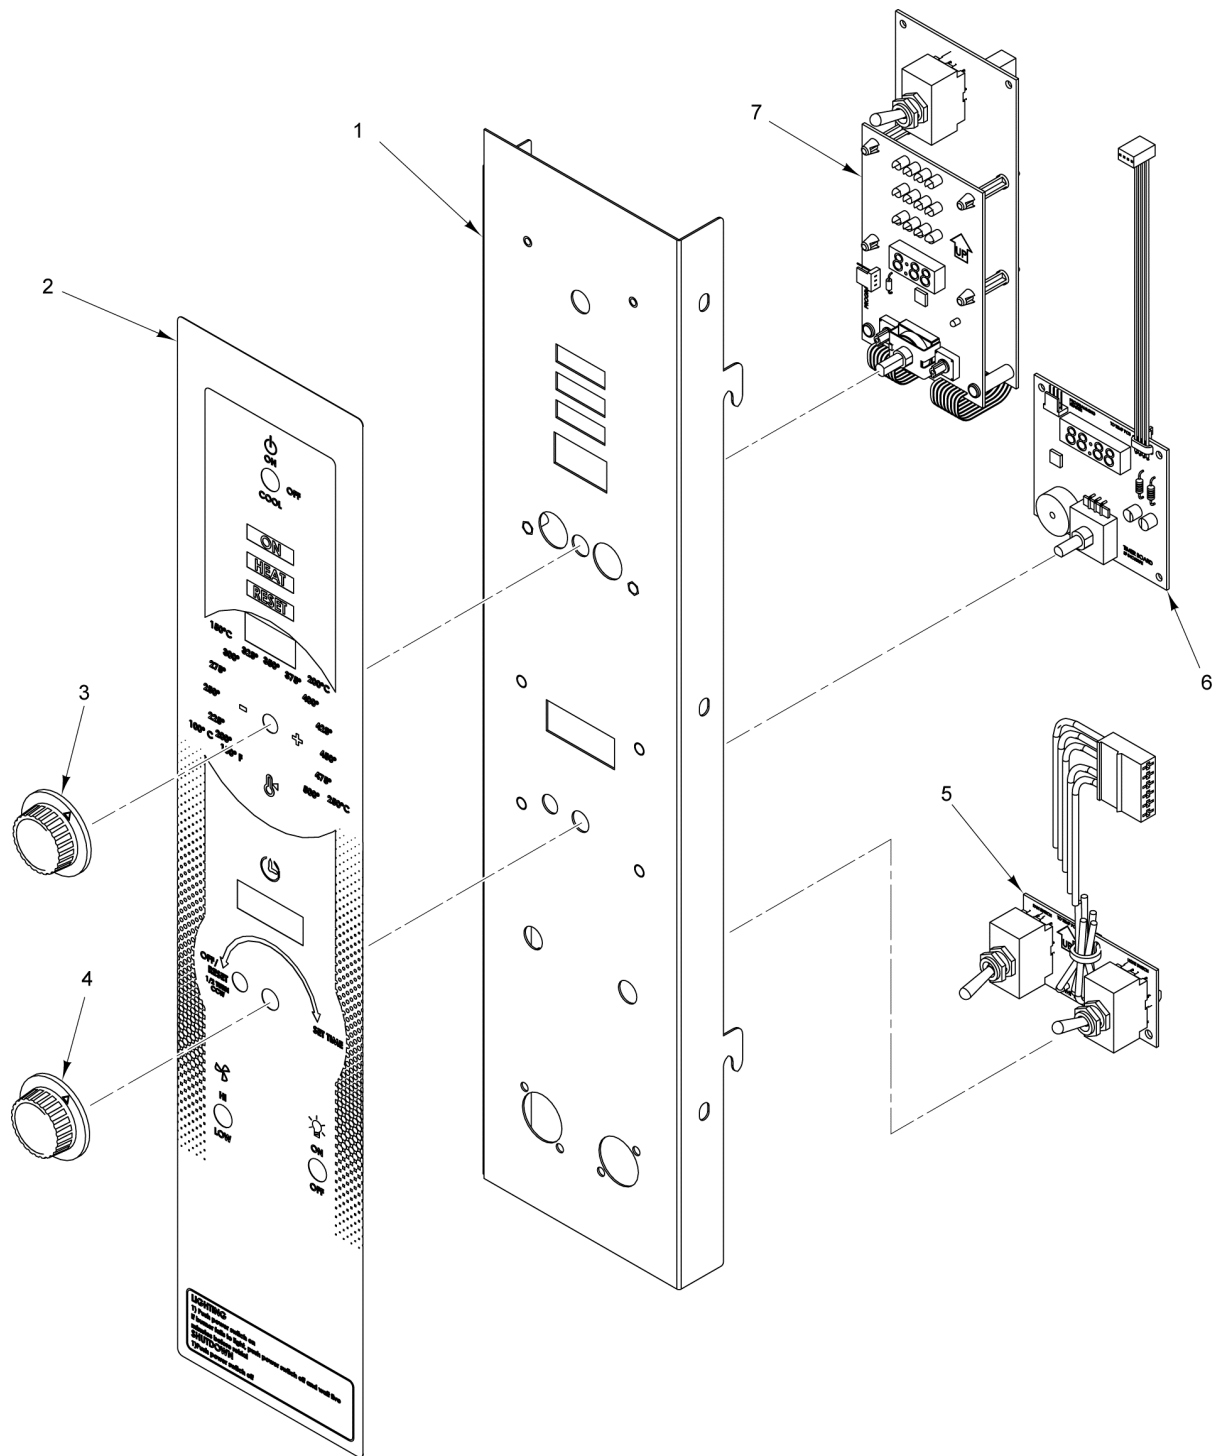

CATALOG OF REPLACEMENT PARTS

VC5GD CONVECTION OVEN

VC5GD-11D1

VC5GD-21D1

Table of Contents

5 CONTROL PANEL
7 ELECTRICAL COMPONENT PANEL
9 DOOR ASSEMBLY
11 PANELS
13 CONVECTION MOTOR (BEFORE 3/19/18)
15 CONVECTION MOTOR (STARTING 3/19/18)
17 GAS BURNER

PL-60886

CONTROL PANEL

CONTROL PANEL

ILLUS.	PART NO.	NAME OF PART	AMT.
PL-60886			
1	00-960318-000G1	Panel.....	1
2	00-960319-00001	Overlay.....	1
3	00-960329-00001	Knob.....	1
4	00-960329-00002	Knob.....	1
5	00-960302-00001	Switch Board (Fan Speed & Light).....	1
6	00-960301-00001	Timer Board.....	1
7	00-960314-00001	Control Board Assy. (Temperature & Main Power Switch).....	1

PL-60889

DOOR ASSEMBLY

DOOR ASSEMBLY

ILLUS.	PART NO.	NAME OF PART	AMT.
PL-60889			
1	00-959087-00001	Screw 1/4-20 x 1-1/4 Black Hd.....	4
2	00-957108-00001	Handle - Molded (Black).....	2
3	00-959783-00001	Hinge - Male.....	4
4	00-959784-00001	Hinge - Female.....	4
5	00-962188-000G1	Panel - Door w/ Glass (Inner) (LH).....	1
6	00-962189-000G1	Panel - Door w/ Glass (Outer) (LH).....	1
7	00-962190-000G1	Panel - Door w/ Glass (Inner) (RH).....	1
8	00-962191-000G1	Panel - Door w/ Glass (Outer) (RH).....	1
9	00-497586-00001	Latch - Door Roller.....	2
10	SC-115-51	Mach. Screw 10-32 x 1/2 Phil. Truss Hd.....	4
11	00-960118-000G1	Bracket - Door Catch.....	1
12	00-959771-00001	Seal - Door (Side).....	2
13	00-959772-00001	Seal - Door (Bottom).....	1
14	00-959770-00001	Seal - Door (Top).....	1
15	00-960053-00001	Switch - Door.....	1
16	00-959769-00001	Cover - Hinge Access.....	2
17	SD-032-07	Self-Tapping Screw 10-24 x 1/2 Hex Washer Hd., Type TT.....	4
18	SD-039-78	Self-Tapping Screw.....	2
19	00-958827-000G1	Thermostat (High Limit) (With Mounting Plate).....	1
20	00-497585-00001	Plate - Strike.....	AR