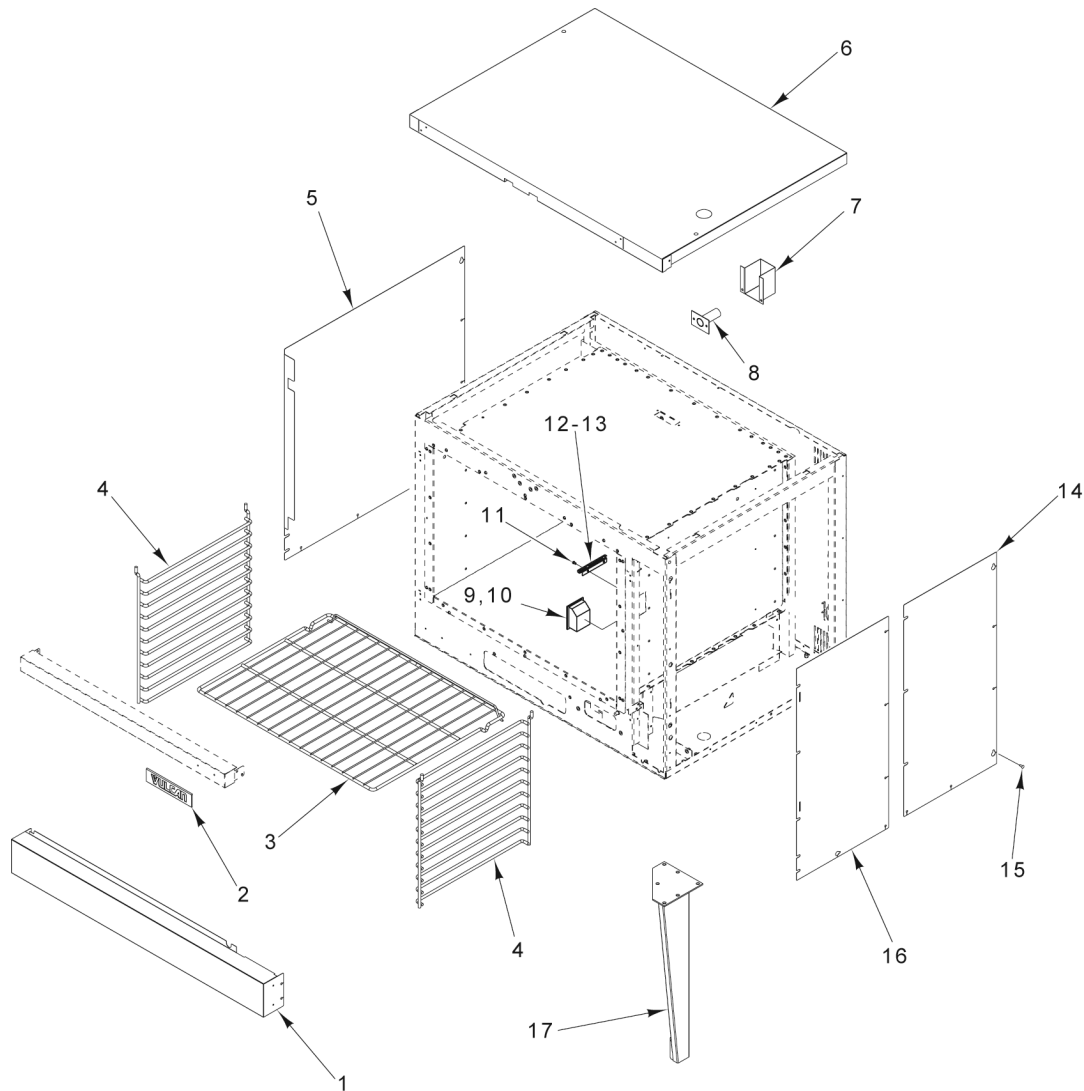

10 00-405016-000G1 Cord - Assy.
PART NOT ILLUSTRATED

PL-60887

ELECTRICAL COMPONENT PANEL

ELECTRICAL COMPONENT PANEL

ILLUS.	PART NO.	NAME OF PART	AMT.
PL-60887			
1	00-423760-00001	Bracket - Ignition Module.....	1
2	00-421758-000G1	Transformer (120 V.) (24 V. Output).....	1
3	00-416535-00006	Relay - Heating (120 V.).....	1
4	00-417934-000G1	Block Assy. - Porcelain.....	2
5	00-959693-00001	Panel - Component.....	1
6	00-913102-00292	Control - Spark Ignition Kit Includes 18-22 connector 1/4" insulated.....	1
7	00-424940-00001	Fan - Cooling (120 V.).....	1
8	00-417856-00001	Lug - Grounding (With Set Screw).....	1
9	FE-024-23	Bushing - Electrical (Snap).....	2
10	00-405016-000G1	Cord Assy.....	1

PL-60889

DOOR ASSEMBLY

DOOR ASSEMBLY

ILLUS.	PART NO.	NAME OF PART	AMT.
PL-60889			
1	00-959087-00001	Screw 1/4-20 x 1-1/4 Black Hd.....	4
2	00-957108-00001	Handle - Molded (Black).....	2
3	00-959783-00001	Hinge - Male.....	4
4	00-959784-00001	Hinge - Female.....	4
5	00-962188-000G1	Panel - Door w/ Glass (Inner) (LH).....	1
6	00-962189-000G1	Panel - Door w/ Glass (Outer) (LH).....	1
7	00-962190-000G1	Panel - Door w/ Glass (Inner) (RH).....	1
8	00-962191-000G1	Panel - Door w/ Glass (Outer) (RH).....	1
9	00-497586-00001	Latch - Door Roller.....	2
10	SC-115-51	Mach. Screw 10-32 x 1/2 Phil. Truss Hd.....	4
11	00-960118-000G1	Bracket - Door Catch.....	1
12	00-959771-00001	Seal - Door (Side).....	2
13	00-959772-00001	Seal - Door (Bottom).....	1
14	00-959770-00001	Seal - Door (Top).....	1
15	00-960053-00001	Switch - Door.....	1
16	00-959769-00001	Cover - Hinge Access.....	2
17	SD-032-07	Self-Tapping Screw 10-24 x 1/2 Hex Washer Hd., Type TT.....	4
18	SD-039-78	Self-Tapping Screw.....	2
19	00-958827-000G1	Thermostat (High Limit) (With Mounting Plate).....	1
20	00-497585-00001	Plate - Strike.....	AR