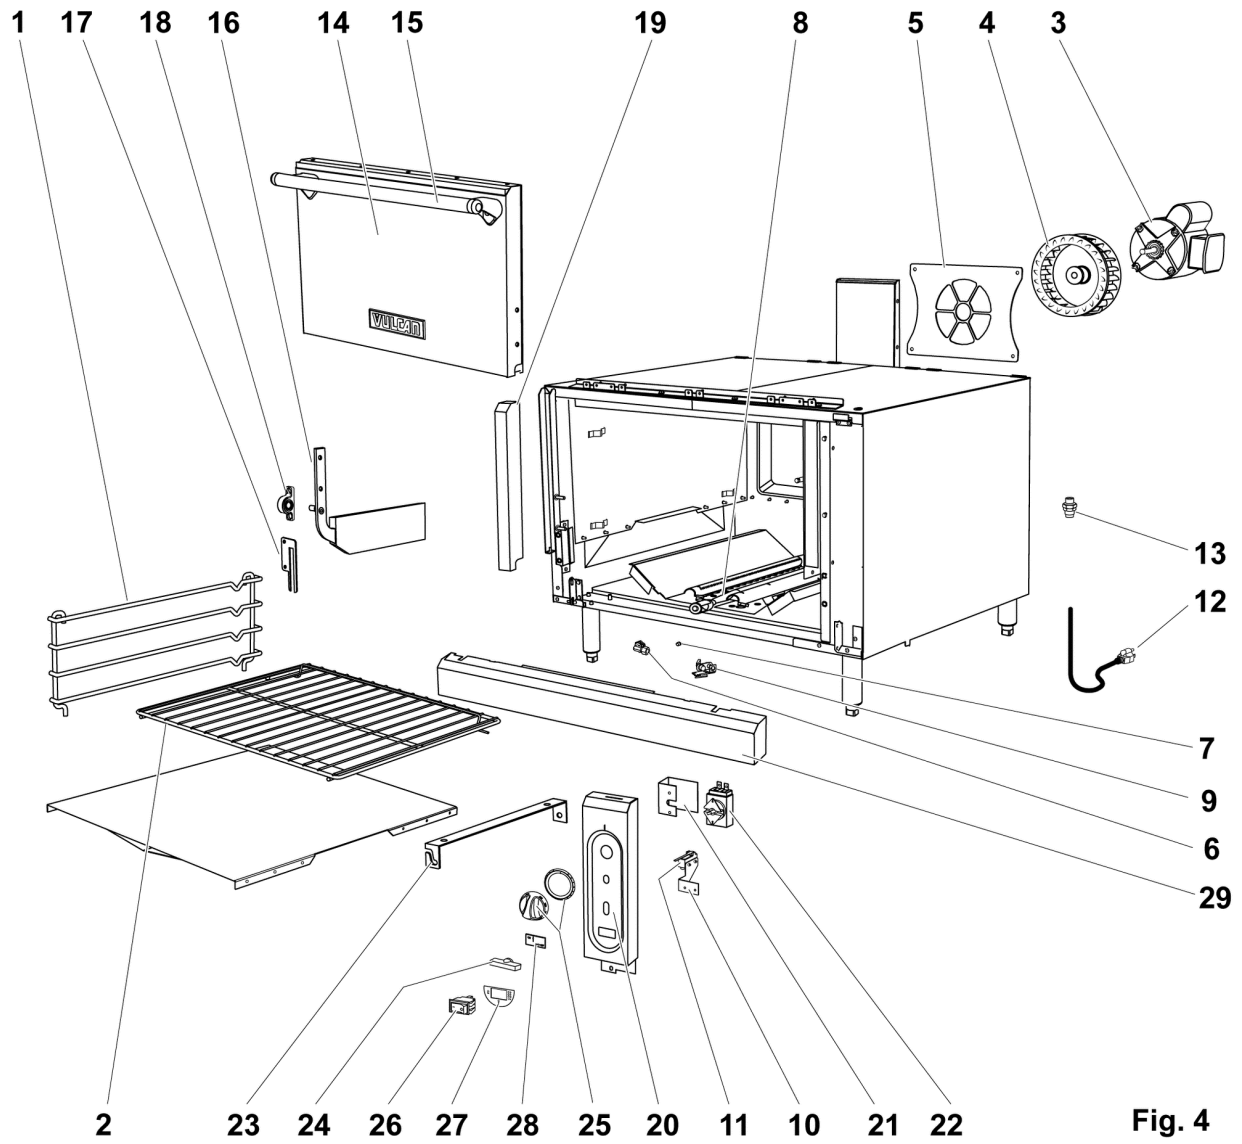

**FIG. 3**

**"S" MODEL GAS MANIFOLD ASSY**

**"S" MODEL GAS MANIFOLD ASSY**

ILLUS.	PART NO.	NAME OF PART	AMT.
	PL-F37419 FIG-3		
1	00-497765-00001	Valve - Pilot Safety.....	1
2	00-407522-00007	Thermosat - 550 Deg. F.....	1
	00-407522-00008	Thermostat - 400-650 Deg. F.....	1
3	00-719971	Valve - Gas Manual Shut-Off.....	1
4	FP-035-54	Pipe - 3/8 X 2.250 (BLKSTL) (TBE).....	1
5	FP-012-21	Elbow 90 Deg. (1/8 Male Pipe x 1/4 Tube).....	2
6	00-719132	Union - 3/8" (BLKSTL) (150#).....	1
7	FP-085-68	Fitting- Elbow (7/16 TBG X 3/8 MPT).....	1
8	FP-019-10	Tee - 3/8 X 3/8 X 3/8 (BLKSTL).....	1
9	00-404193-00001	Valve - Pilot 260 BROILER.....	1
10	00-719066	Bushing - Pipe 3/8 -1/8.....	1
11	SD-032-07	Self-Tapping Screw 10-24 x 1/2 Hex Washer Hd., Type TT.....	1
12	NS-044-09	Nut Assy. 10-24 Hex KEPS.....	1
13	FP-012-03	Fitting - Elbow 1/2 TBG X 3/8 MPT.....	1
14	SC-060-38	Cap Screw 1/4-20 X 5/8 Hex Hd.....	1
15	00-499465-00001	Bracket - Gas Mounting.....	1
16	00-426505-00009	Tube - Flex 1/4" O.D. 9" Lg.....	1
17	FP-035-46	Pipe 3/8 x 1 Lg. TBE.....	1
18	00-426509-00024	Tube - Flex 1/2" O.D. 24" Lg.....	1
19	00-426508-00048	Tube - Flex 7/16" O.D. 48" Lg.....	1
20	00-426505-00036	Tube - Flex 1/4" O.D. 36" Lg.....	1
21	00-412788-00004	Thermocouple - 48" Lg. 48" Lg.....	1