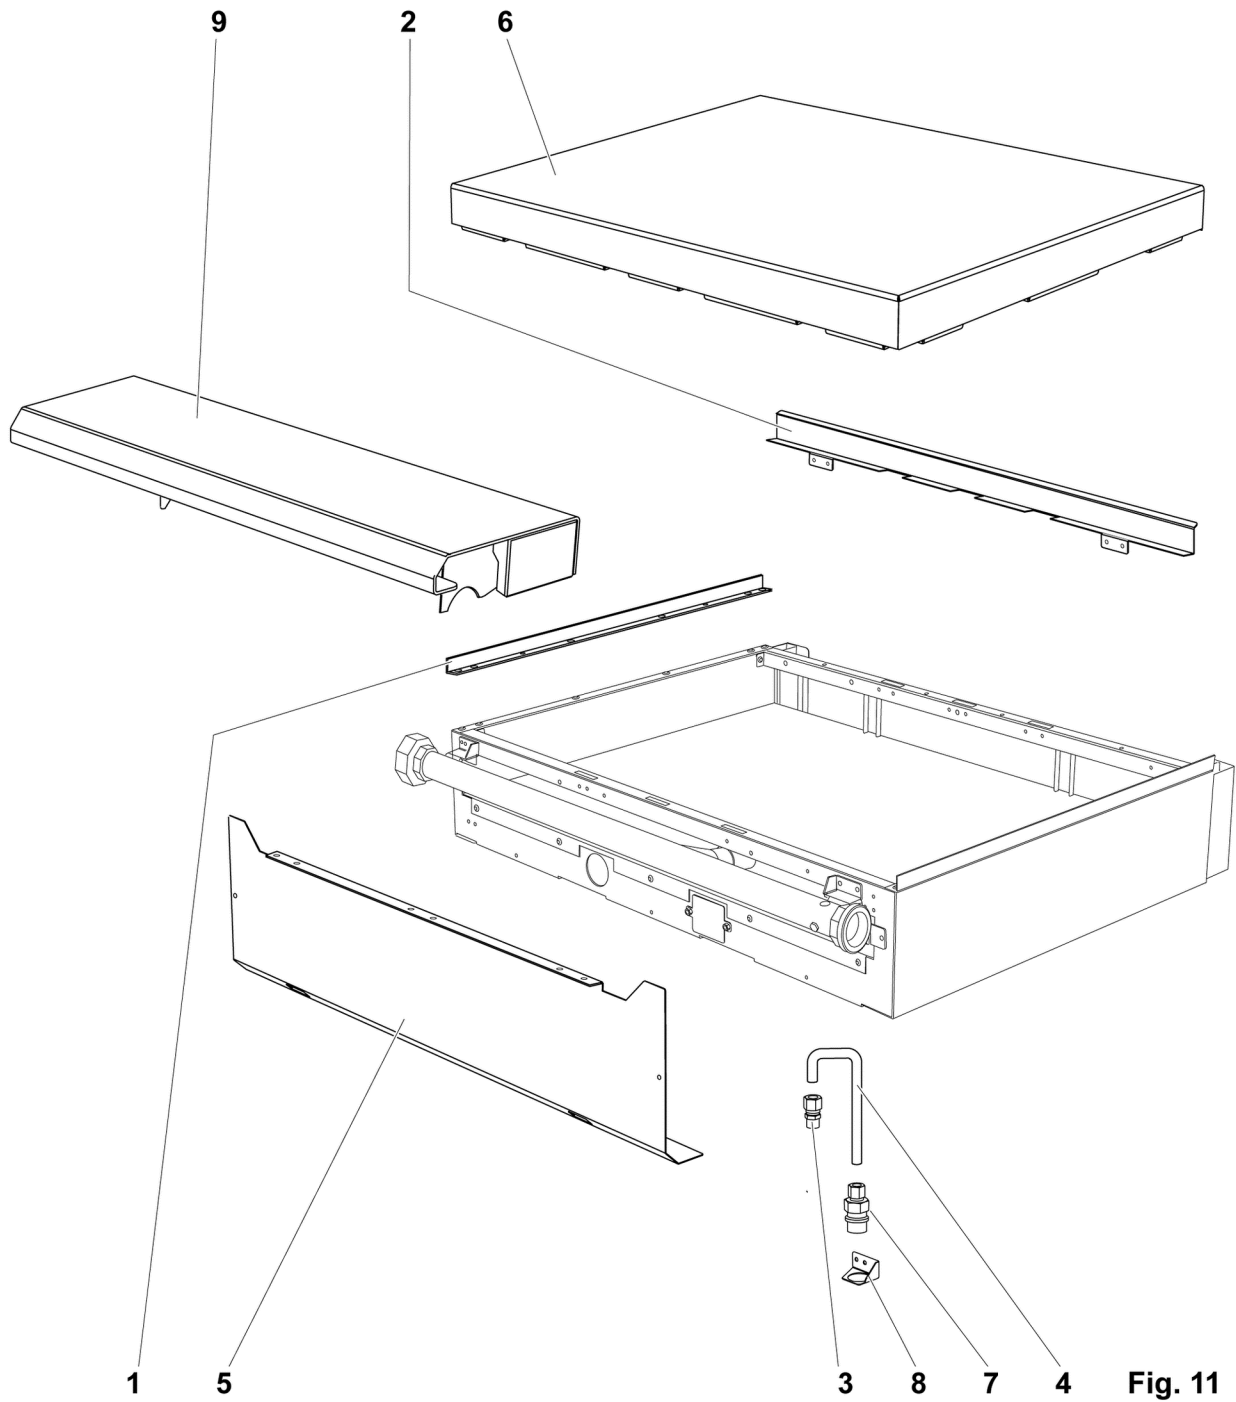

Fig. 10

**36", 24" & 18" THERMO CONTROL GRIDDLE TOP**

**36", 24" & 18" THERMO CONTROL GRIDDLE TOP**

ILLUS.	PART NO.	NAME OF PART	AMT.
	<b>PL-F37419 FIG-10</b>		
1	00-957961-00001	Panel - Rear Closure 36" (Alum.) 36" Griddle Top.....	1
	00-957989-00001	Panel - Rear Closure 24" 24" Griddle Top.....	1
	00-957993-00001	Panel - Rear Closure 18" 18" Griddle Top.....	AR
2	00-499047-00001	Bracket - Disconnect.....	1
3	00-499555-00001	Disconnect - Gas Female.....	1
4	00-426509-00010	Tube - Flex 1/2" O.D. 10" Lg.....	1
5	00-499425-000G1	Front Top Assy. 36" Griddle Top.....	1
	00-956705-000G1	Front Top Assy. 24" Griddle Top.....	1
	00-956658-000G1	Front Top Assy 18" Griddle Top.....	1
6	00-957235-000G1	Front Top Assy - Condiment Rail 36" Griddle Top.....	1
	00-957239-000G1	Front Top Slide Rail Assy. 36" Griddle Top.....	1
	00-957357-000G1	Front Top Assy. - Condiment Rail 24" Griddle Top.....	1
	00-957235-000G1	Front Top Assy - Condiment Rail 18" Griddle Top.....	1
7	00-499112-00001	Bracket - Griddle Burner Support.....	3
8	00-499635-00001	Griddle Burner Assy.....	3
9	00-413302-00001	Clip - Pilot Mounting.....	3
10	00-497984-00001	Retainer - Grate.....	2
11	00-957982-000G4	Grease Drawer Assy. 36" Griddle Top.....	1
	00-956709-000G4	Grease Drawer Assy. 24" Griddle Top.....	1
	00-956677-000G4	Grease Drawer Assy. 18" Griddle Top.....	1
12	00-499622-000G2	NLA - Obsolete--36" Griddle Assy.....	1
	00-499957-000G2	NLA - Obsolete--24" Griddle Assy.....	1
	00-956674-000G2	NLA - Obsolete--18" Griddle Assy.....	1
13	00-957170-000G1	Griddle Baffle Assy. Center (Not Shown).....	2
14	00-956662-00001	Cover - Rear Manifold.....	1
	00-956710-00001	Cover - Hot Top 24" Griddle.....	1
15	00-499488-00002	Knob - Gas Thermostat.....	3
16	FP-012-02	Fitting - Tube 1/2 TBG X 3/8 MPT.....	1
17	00-404193-00001	Valve - Pilot.....	3
18	00-499488-00001	Thermostat - Gas.....	3
19	FP-085-68	Fitting- Elbow (7/16 TBG X 3/8 MPT).....	6
20	00-404079-0000F	Nozzle.....	3
21	00-418051-0000F	Hood - Orifice.....	3
22	FP-085-42	Fitting - Tube (7/16 TBG X 3/8 MPT).....	3
23	00-426508-00006	Tube - Flex 7/16" O.D. 6" Lg.....	3
24	00-426508-00010	Tube - Flex 7/16" O.D. 10" Lg.....	3
25	SD-036-79	Self-Tapping Screw 6-32 x 1/2 Type TT Hex Hd. (SST).....	6
26	FP-085-53	Pipe Plug 1/8.....	1
27	00-957604-000G2	Cover - Manifold 36" Thermo Griddle (Condiment Rail).....	1
	00-957602-000G2	Cover - Manifold 24" Thermo Griddle (Condiment Rail).....	1
	00-957594-000G1	Cover - Manifold 18" Thermo Griddle.....	1
28	00-957396-00002	Baffle - Griddle.....	1
	00-957988-00002	Baffle - 24" Forward Griddle.....	1
	00-957992-00002	Baffle - 18" Forward Griddle.....	1
29	00-788541-0000A	Tube - Pilot, Flex (W/Tip) (Not Shown).....	2
30	00-956939-00002	Tube - Pilot, Flex (W/Tip) (Not Shown).....	1