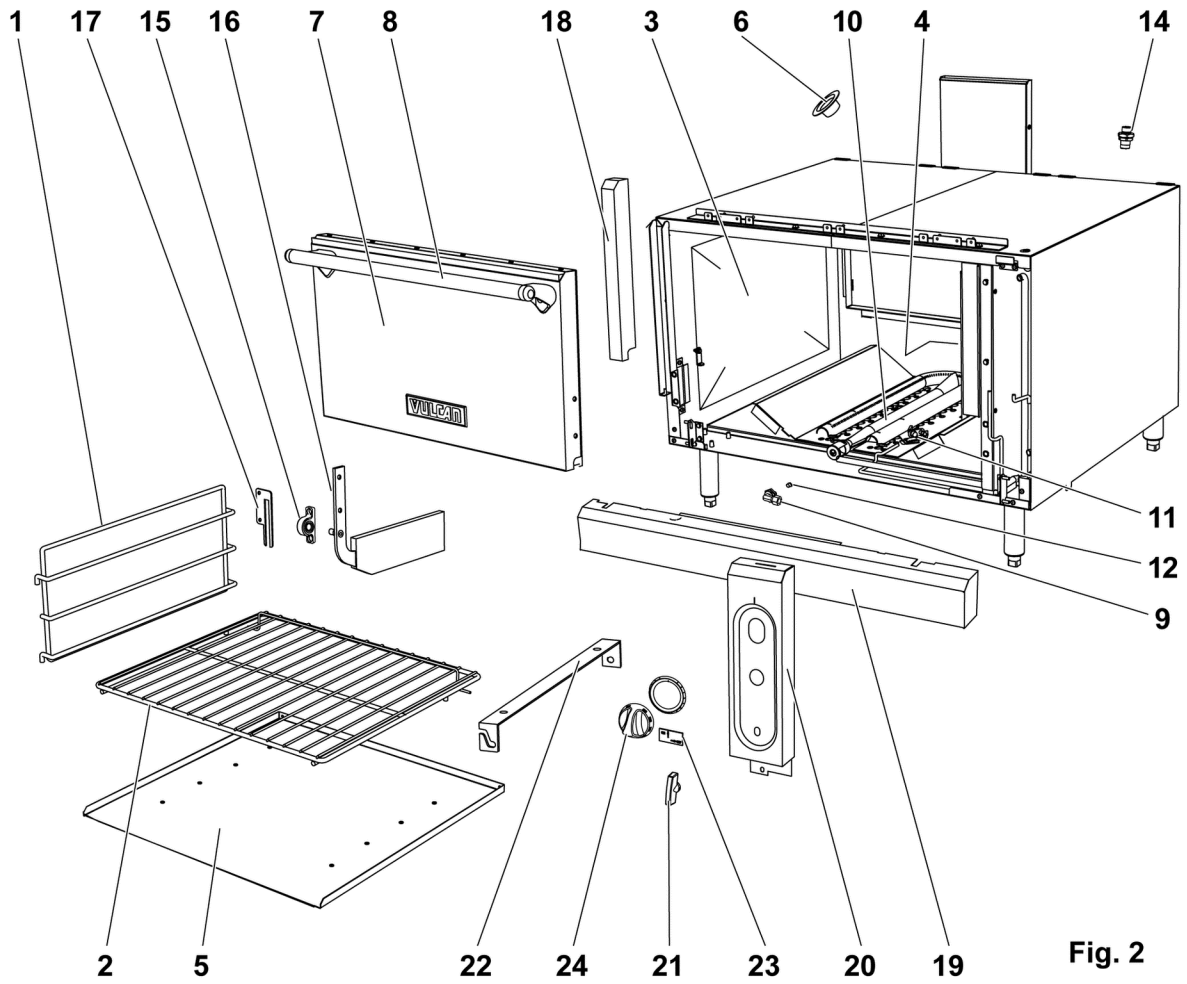

Fig. 1

**"B" MODEL 36", 24", 18", 12" CABINET BASE**

**"B" MODEL 36", 24", 18", 12" CABINET BASE**

ILLUS.	PART NO.	NAME OF PART	AMT.
	<b>PL-F37419 FIG-1</b>		
1	00-958087-000G4	Door Assy. L/H (36" Base Cabinet Only).....	1
	00-958087-000G3	Door Assy. (24" Base Cabinet Only).....	1
	00-958087-000G2	Door Assy. (18" Base Cabinet Only).....	1
	00-958087-000G1	Door Assy. (12" Base Cabinet Only).....	1
2	00-958087-000G5	Door Assy. R/H.....	1
3	00-499740-00001	Bracket - Cabinet Door Magnet.....	1
4	00-497296-00001	Magnet - Door.....	2
5	00-499744-000G1	Support - Shelf.....	2
6	00-499747-00001	Shelf (36" Base Cabinet Only).....	1
	00-499747-00002	Shelf (24" Base Cabinet Only).....	1
	00-499747-00003	Shelf (18" Base Cabinet Only).....	1
7	00-408615-00021	Handle - Door Keeler R3122.....	2