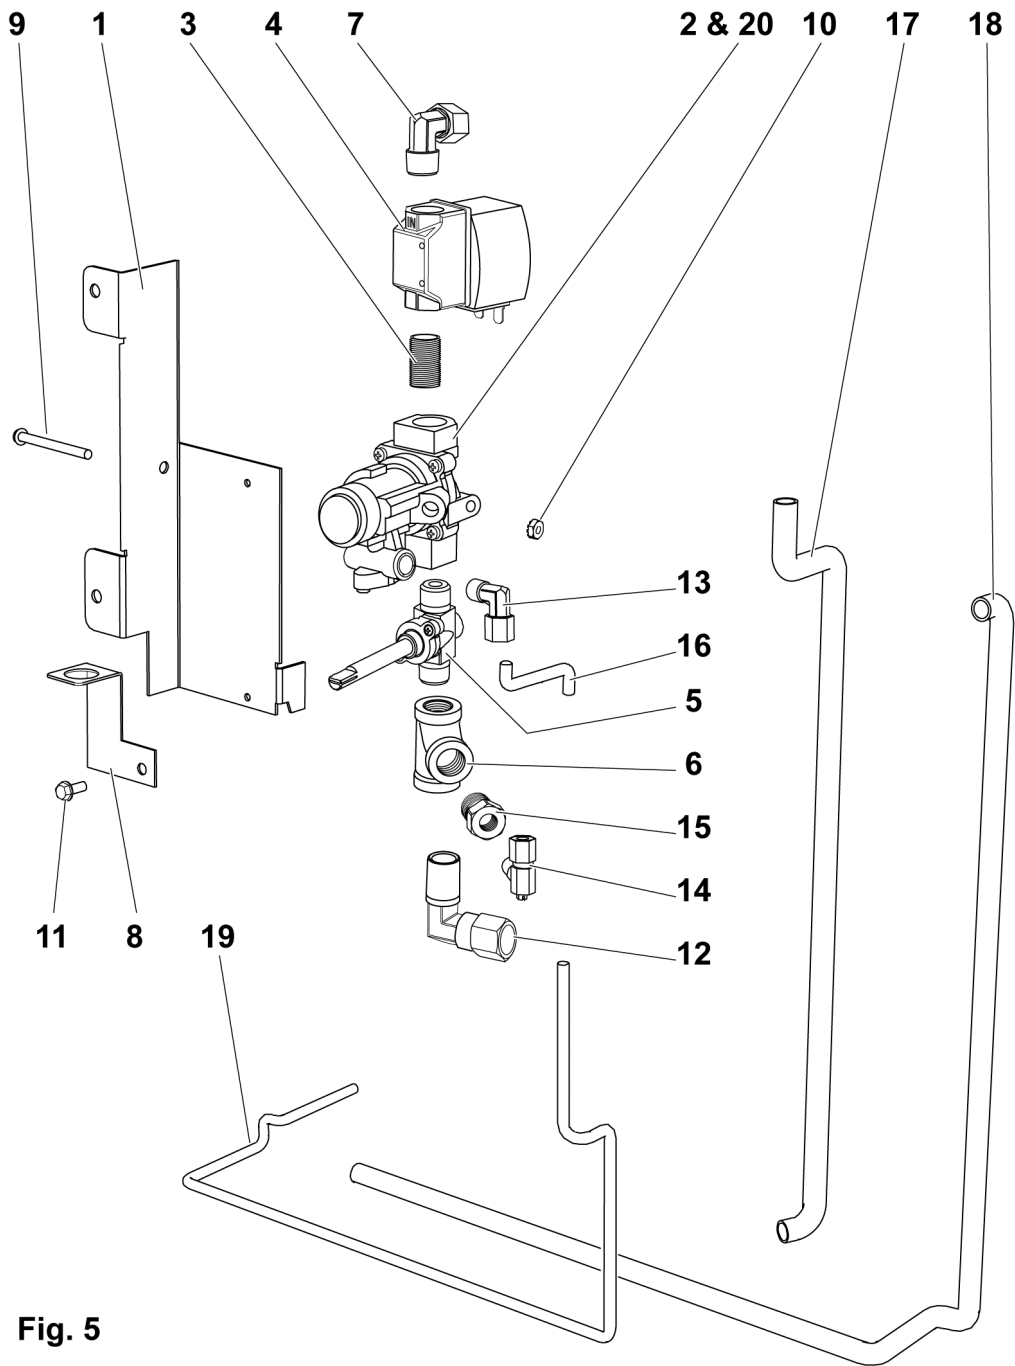

\* Not Shown

Fig. 5

**"C" MODEL GAS MANIFOLD ASSY**

**"C" MODEL GAS MANIFOLD ASSY**

ILLUS.	PART NO.	NAME OF PART	AMT.
	<b>PL-F37419 FIG-5</b>		
1	00-499651-00003	Bracket - Mounting Gas (Convection).....	1
2	00-497765-00001	Valve - Pilot Safety - Basso.....	1
3	FP-035-47	PIPE - 3/8 X 1.125 (TBE) (BLKSTL).....	1
4	00-428045-00001	Gas Solenoid Valve.....	1
5	00-719971	Valve - Gas Manual Shut-Off.....	1
6	FP-019-10	Tee - 3/8 X 3/8 X 3/8 (BLKSTL).....	1
7	FP-085-68	Fitting- Elbow (7/16 TBG X 3/8 MPT).....	1
8	00-956615-00002	Bracket - Manifold Support.....	1
9	SC-060-38	Cap Screw 1/4-20 X 5/8 Hex Hd.....	1
10	NS-044-09	Nut Assy. 10-24 Hex KEPS.....	1
11	SD-032-07	Self-Tapping Screw 10-24 x 1/2 Hex Washer Hd., Type TT.....	1
12	FP-012-03	Fitting - Elbow 1/2 TBG X 3/8 MPT.....	1
13	FP-012-21	Elbow 90 Deg. (1/8 Male Pipe x 1/4 Tube).....	1
14	00-404193-00001	Valve - Pilot.....	1
15	FP-026-04	Bushing - Pipe 3/8 to 1/8.....	1
16	00-426505-00006	Tube - Flex (1/4 x 6 In.).....	1
17	00-426509-00024	Tube - Flex 1/2" O.D. 24" Lg.....	1
18	00-426508-00048	Tube - Flex 7/16" O.D. 48" Lg.....	1
19	00-426505-00036	Tube - Flex 1/4" O.D. 36" Lg.....	1
20	00-412788-00004	Thermocouple - 48" Lg.....	1