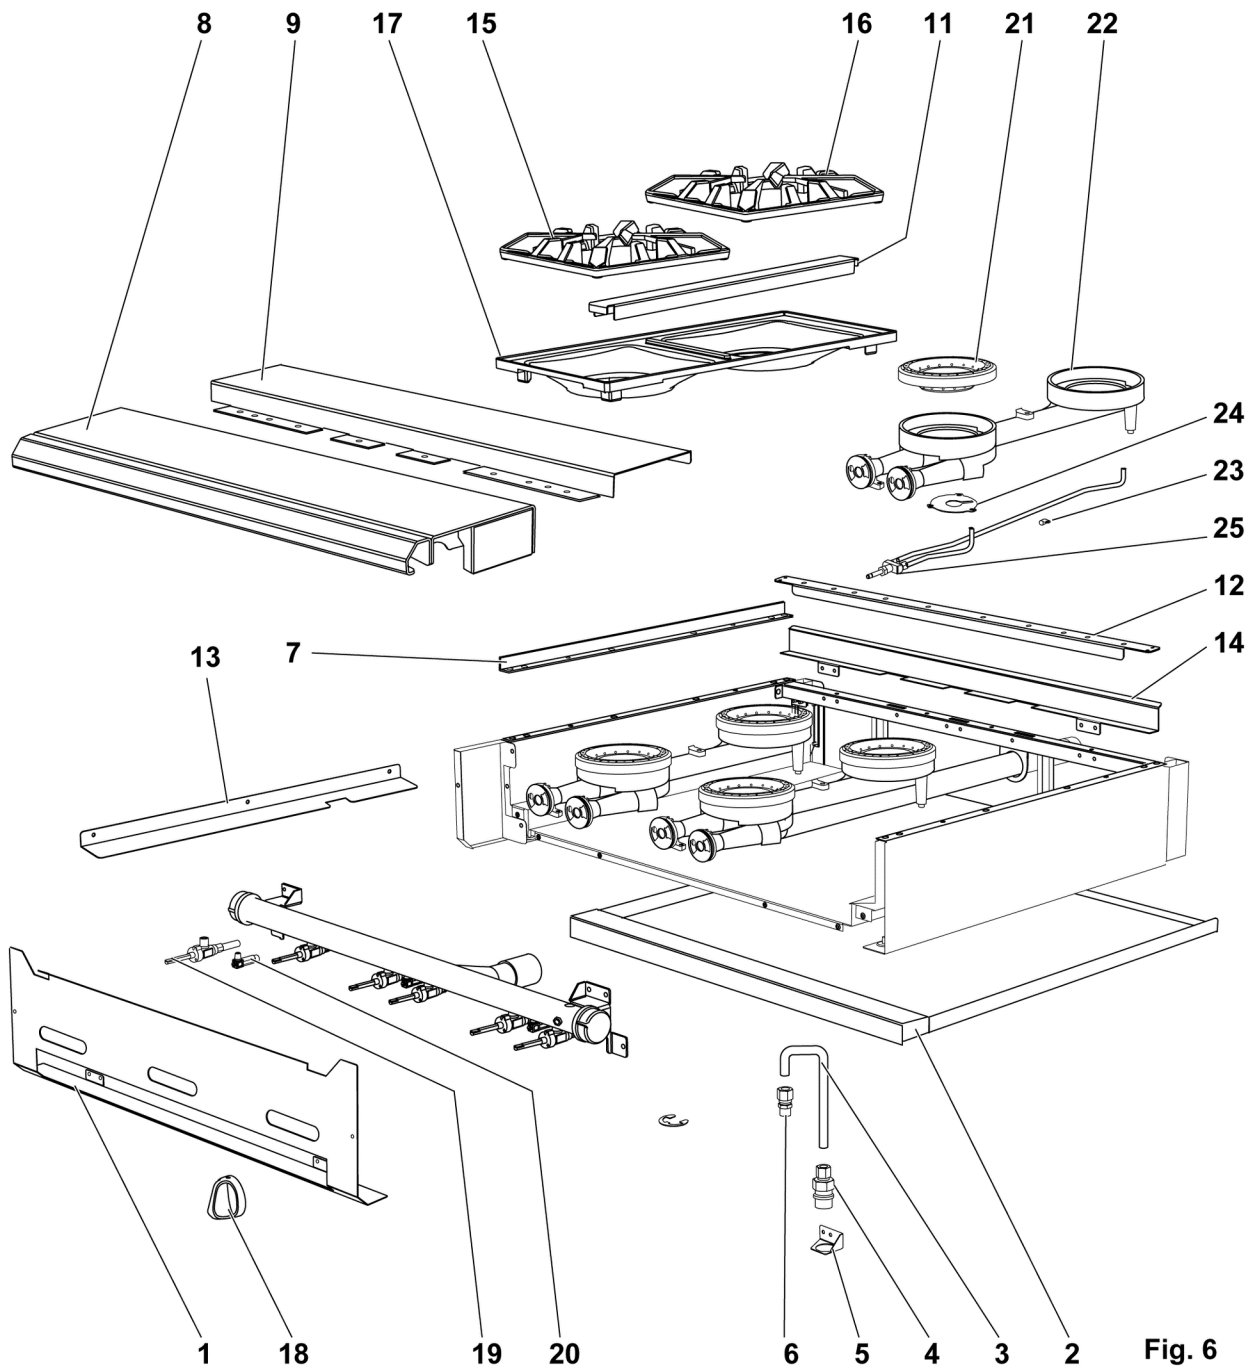

\* Not Shown

Fig. 5

**"C" MODEL GAS MANIFOLD ASSY**

**"C" MODEL GAS MANIFOLD ASSY**

ILLUS.	PART NO.	NAME OF PART	AMT.
	<b>PL-F37419 FIG-5</b>		
1	00-499651-00003	Bracket - Mounting Gas (Convection).....	1
2	00-497765-00001	Valve - Pilot Safety - Basso.....	1
3	FP-035-47	PIPE - 3/8 X 1.125 (TBE) (BLKSTL).....	1
4	00-428045-00001	Gas Solenoid Valve.....	1
5	00-719971	Valve - Gas Manual Shut-Off.....	1
6	FP-019-10	Tee - 3/8 X 3/8 X 3/8 (BLKSTL).....	1
7	FP-085-68	Fitting- Elbow (7/16 TBG X 3/8 MPT).....	1
8	00-956615-00002	Bracket - Manifold Support.....	1
9	SC-060-38	Cap Screw 1/4-20 X 5/8 Hex Hd.....	1
10	NS-044-09	Nut Assy. 10-24 Hex KEPS.....	1
11	SD-032-07	Self-Tapping Screw 10-24 x 1/2 Hex Washer Hd., Type TT.....	1
12	FP-012-03	Fitting - Elbow 1/2 TBG X 3/8 MPT.....	1
13	FP-012-21	Elbow 90 Deg. (1/8 Male Pipe x 1/4 Tube).....	1
14	00-404193-00001	Valve - Pilot.....	1
15	FP-026-04	Bushing - Pipe 3/8 to 1/8.....	1
16	00-426505-00006	Tube - Flex (1/4 x 6 In.).....	1
17	00-426509-00024	Tube - Flex 1/2" O.D. 24" Lg.....	1
18	00-426508-00048	Tube - Flex 7/16" O.D. 48" Lg.....	1
19	00-426505-00036	Tube - Flex 1/4" O.D. 36" Lg.....	1
20	00-412788-00004	Thermocouple - 48" Lg.....	1