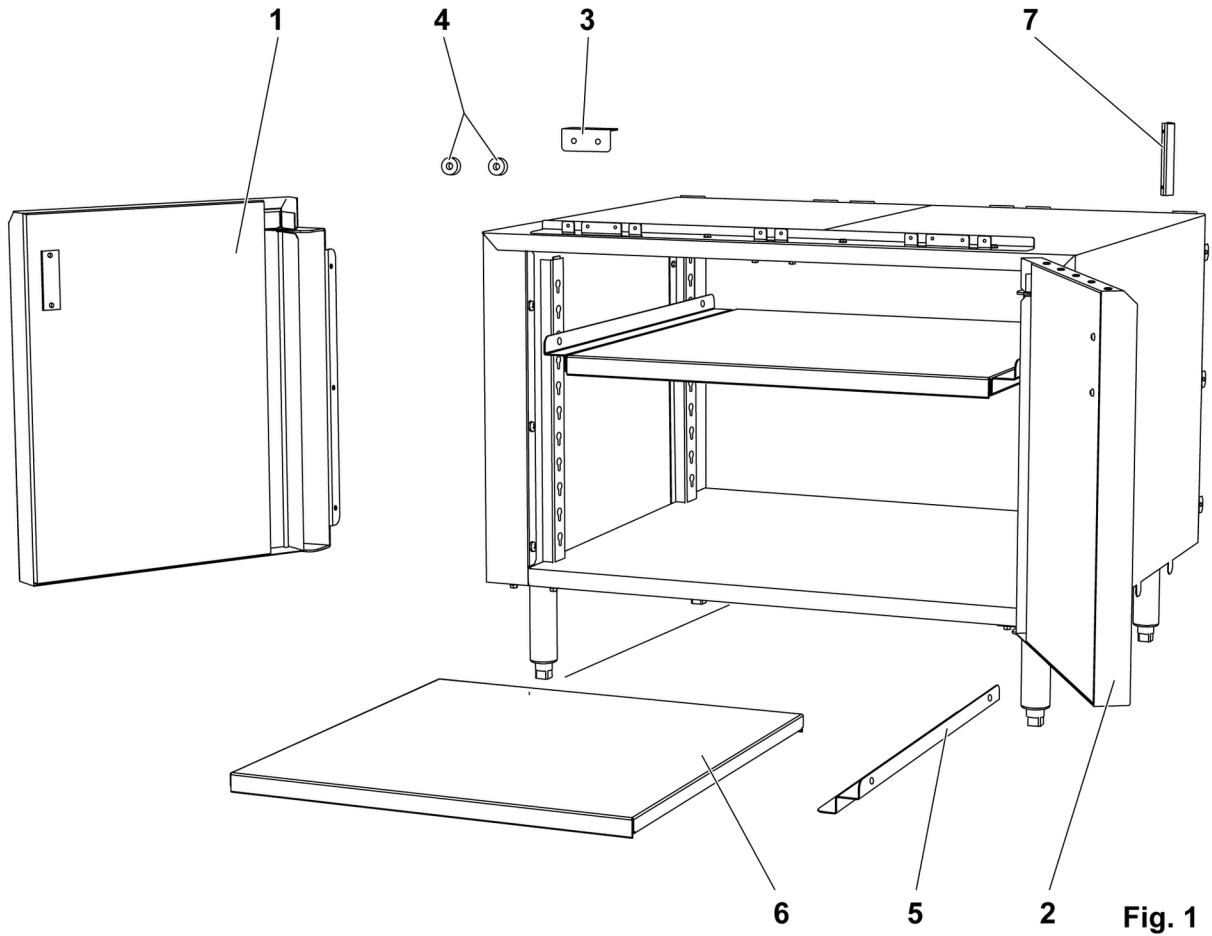

Fig. 1

**"B" MODEL 36", 24", 18", 12" CABINET BASE**

**"B" MODEL 36", 24", 18", 12" CABINET BASE**

ILLUS.	PART NO.	NAME OF PART	AMT.
	<b>PL-F37419 FIG-1</b>		
1	00-958087-000G4	Door Assy. L/H (36" Base Cabinet Only).....	1
	00-958087-000G3	Door Assy. (24" Base Cabinet Only).....	1
	00-958087-000G2	Door Assy. (18" Base Cabinet Only).....	1
	00-958087-000G1	Door Assy. (12" Base Cabinet Only).....	1
2	00-958087-000G5	Door Assy. R/H.....	1
3	00-499740-00001	Bracket - Cabinet Door Magnet.....	1
4	00-497296-00001	Magnet - Door.....	2
5	00-499744-000G1	Support - Shelf.....	2
6	00-499747-00001	Shelf (36" Base Cabinet Only).....	1
	00-499747-00002	Shelf (24" Base Cabinet Only).....	1
	00-499747-00003	Shelf (18" Base Cabinet Only).....	1
7	00-408615-00021	Handle - Door Keeler R3122.....	2