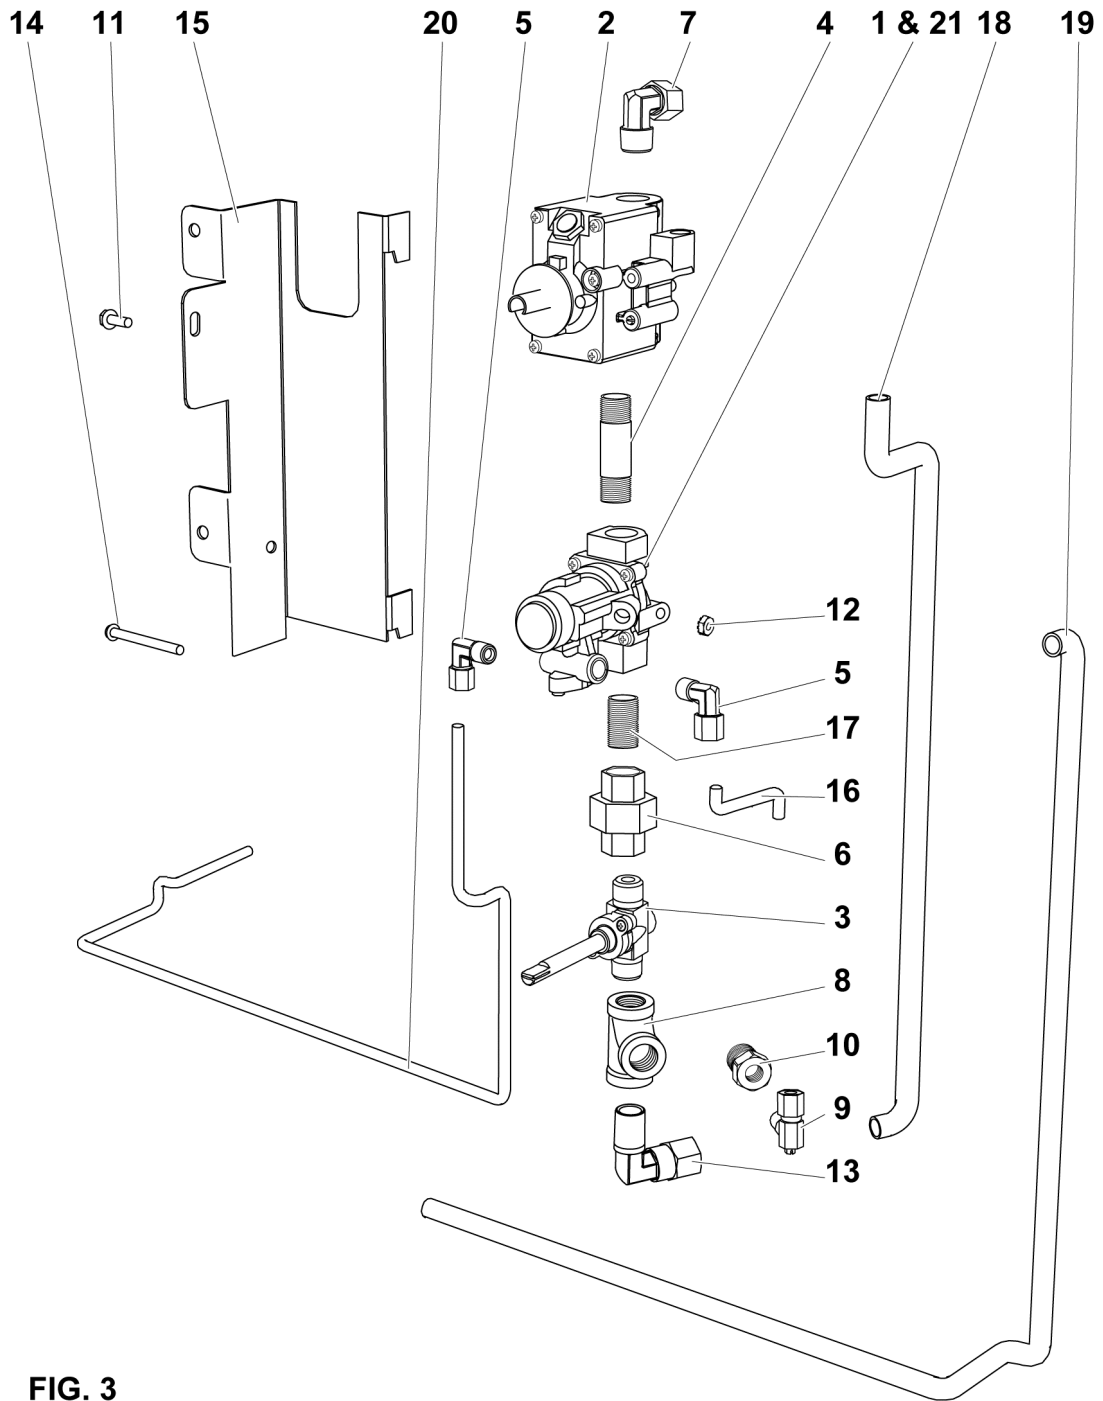

FIG. 3

"S" MODEL GAS MANIFOLD ASSY

"S" MODEL GAS MANIFOLD ASSY

ILLUS.	PART NO.	NAME OF PART	AMT.
	PL-F37419 FIG-3		
1	00-497765-00001	Valve - Pilot Safety.....	1
2	00-407522-00007	Thermosat - 550 Deg. F.....	1
	00-407522-00008	Thermostat - 400-650 Deg. F.....	1
3	00-719971	Valve - Gas Manual Shut-Off.....	1
4	FP-035-54	Pipe - 3/8 X 2.250 (BLKSTL) (TBE).....	1
5	FP-012-21	Elbow 90 Deg. (1/8 Male Pipe x 1/4 Tube).....	2
6	00-719132	Union - 3/8" (BLKSTL) (150#).....	1
7	FP-085-68	Fitting- Elbow (7/16 TBG X 3/8 MPT).....	1
8	FP-019-10	Tee - 3/8 X 3/8 X 3/8 (BLKSTL).....	1
9	00-404193-00001	Valve - Pilot 260 BROILER.....	1
10	00-719066	Bushing - Pipe 3/8 -1/8.....	1
11	SD-032-07	Self-Tapping Screw 10-24 x 1/2 Hex Washer Hd., Type TT.....	1
12	NS-044-09	Nut Assy. 10-24 Hex KEPS.....	1
13	FP-012-03	Fitting - Elbow 1/2 TBG X 3/8 MPT.....	1
14	SC-060-38	Cap Screw 1/4-20 X 5/8 Hex Hd.....	1
15	00-499465-00001	Bracket - Gas Mounting.....	1
16	00-426505-00009	Tube - Flex 1/4" O.D. 9" Lg.....	1
17	FP-035-46	Pipe 3/8 x 1 Lg. TBE.....	1
18	00-426509-00024	Tube - Flex 1/2" O.D. 24" Lg.....	1
19	00-426508-00048	Tube - Flex 7/16" O.D. 48" Lg.....	1
20	00-426505-00036	Tube - Flex 1/4" O.D. 36" Lg.....	1
21	00-412788-00004	Thermocouple - 48" Lg. 48" Lg.....	1