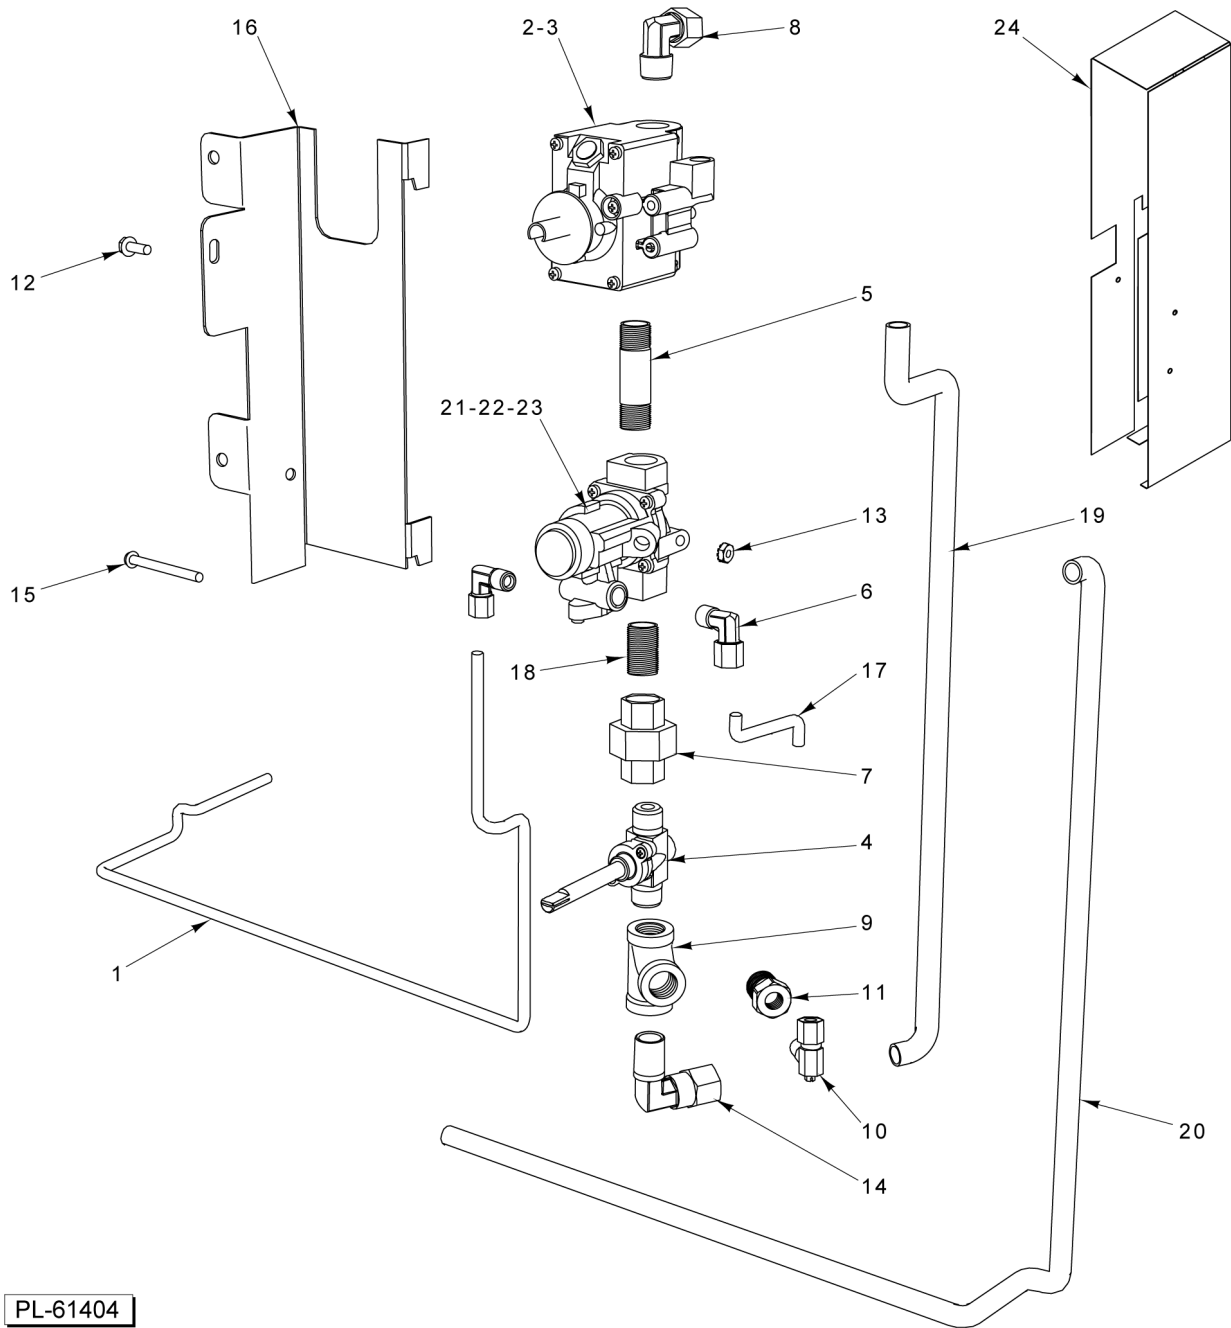

PL-61404

S MODEL GAS MANIFOLD ASSY

S MODEL GAS MANIFOLD ASSY

ILLUS. PL-61404	PART NO.	NAME OF PART	AMT.
1	00-426505-00036	Tube - Flex 1/4" O.D. 36" Lg.....	1
2	00-407522-00007	Thermostat - 550 Deg. F.....	1
3	00-958754-000G1	Kit - Thermostat 400-650 Deg. F.....	1
4	00-719971	Valve - Gas Manual Shut-Off.....	1
5	FP-035-54	Pipe - 3/8 X 2.250 (BLKSTL) (TBE).....	1
6	FP-012-21	Elbow 90 Deg. (1/8 Male Pipe x 1/4 Tube).....	2
7	00-719032	Union.....	1
8	FP-085-68	Fitting- Elbow (7/16 TBG X 3/8 MPT).....	1
9	FP-019-10	Tee - 3/8 X 3/8 X 3/8 (BLKSTL).....	1
10	00-404193-00001	Valve - Pilot 260 BROILER.....	1
11	00-719066	Bushing - Pipe 3/8 -1/8.....	1
12	SD-032-07	Self-Tapping Screw 10-24 x 1/2 Hex Washer Hd., Type TT.....	1
13	NS-044-09	Nut Assy. 10-24 Hex KEPS.....	1
14	FP-012-03	Fitting - Elbow 1/2 TBG X 3/8 MPT.....	1
15	SC-060-38	Cap Screw 1/4-20 X 5/8 Hex Hd.....	1
16	00-499465-00001	Bracket - Gas Mounting.....	1
17	00-426505-00009	Tube - Flex 1/4" O.D. 9" Lg.....	1
18	FP-035-46	Pipe 3/8 x 1 Lg. TBE.....	1
19	00-426509-00024	Tube - Flex 1/2" O.D. 24" Lg.....	1
20	00-426508-00048	Tube - Flex 7/16" O.D. 48" Lg.....	1
21	00-962067-0KIT1	Kit - Safety Valve Service (Before 4/1/19).....	1
22	00-962067-00001	Valve - Safety (Starting 4/1/19).....	1
23	00-412788-00048	Thermocouple 48".....	1
24	00-962017-00001	Heat Shield Assy.....	1