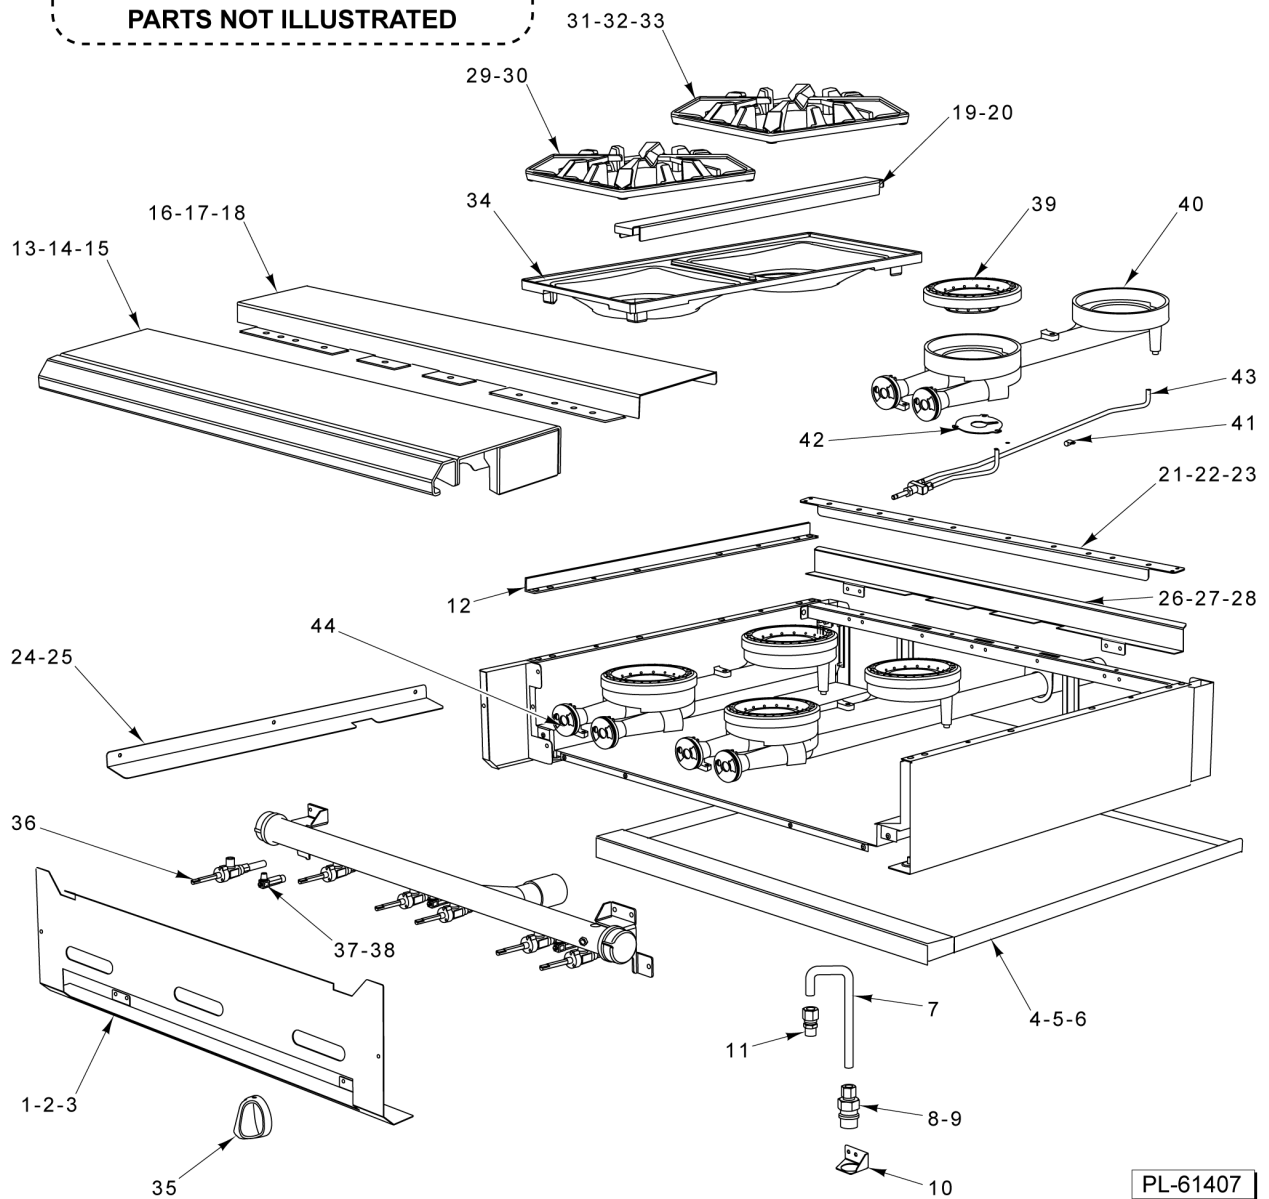

45	00-499803-00001	Cap - End (RH)
46	00-499803-00002	Cap - End (LH)
47	00-957067-000G1	Riser - Stub 36"
48	00-957066-000G1	Riser - Stub 24"
49	00-957064-000G1	Riser - Stub 12"
50	00-404060-00001	Mixer - Air

PARTS NOT ILLUSTRATED

PL-61407

12/24/36 IN OPEN TOP BURNER

12/24/36 IN OPEN TOP BURNER

ILLUS. PL-61407	PART NO.	NAME OF PART	AMT.
1	00-957575-00002	Cover - Manifold 36" (6 Open Top Burner).....	1
2	00-957570-00001	Cover Manifold 24" (4 Open Top Burner).....	1
*3	00-957559-00001	Cover - Manifold 12" (2 Open Top Burner).....	1
4	00-499006-000G2	Tray - Crumb (SST) 36" (6 Open Top Burner).....	1
5	00-956724-000G2	Tray - Crumb (SST) 24" (4 Open Top Burner).....	1
6	00-499969-000G2	Tray - Crumb (SST) 12" (2 Open Top Burner).....	1
7	00-426509-00010	Tube - Flex 1/2" O.D. 10" Lg.....	1
8	00-426509-00010	Tube - Flex 1/2" O.D. 10" Lg.....	1
9	FP-012-02	Fitting - Tube 1/2 TBG X 3/8 MPT.....	1
10	00-499047-00001	Bracket - Disconnect.....	1
11	FP-012-02	Fitting - Tube 1/2 TBG X 3/8 MPT.....	1
12	00-497984-00001	Retainer - Grate.....	2
13	00-957236-000G1	Front Top Assy. 36" (6 Open Top Burner).....	1
14	00-956705-000G1	Front Top Assy. 24" (4 Open Top Burner).....	1
15	00-499966-000G1	Front Top Assy. 12" (2 Open Top Burner).....	1
*16	00-957235-000G1	Front Top Assy - Condiment Rail 36" (6 Open Top Burner).....	1
17	00-957239-000G1	Front Top Slide Rail Assy. 36" (6 Open Top Burner).....	1
18	00-957357-000G1	Front Top Assy. - Condiment Rail 24" (4 Open Top Burner).....	1
19	00-499493-00001	Support - Grate (Alum.).....	1
20	00-499493-00002	Support - Grate (SST).....	1
21	00-499001-00002	Support - HD Burner (SST) 36" (6 Open Top Burner).....	1
22	00-956718-00002	Support - HD Burner (SST) 24" (4 Open Top Burner).....	1
23	00-499965-00002	Support - HD Burner (SST) 12" (2 Open Top Burner).....	1
24	00-499002-00003	Deflector - HD Splash L.H. (SST).....	1
25	00-499002-00004	Deflector - HD Splash R.H. (SST).....	1
26	00-499615-00002	Deflector - Rear (SST) 36" (6 Open Top Burner).....	1
27	00-956725-00002	Deflector - Rear (SST) 24" (4 Open Top Burner).....	1
28	00-499935-00001	Deflector - Rear (SST) 12" (2 Open Top Burner).....	AR
29	00-959325-00001	Grate - Front 12 In (New Construction).....	AR
30	00-959325-00001	Grate - Front 12 In (Previous Construction).....	AR
31	00-959325-00002	Grate - Rear 12 In (New Construction).....	AR
32	00-957369-00001	Grate - Rear 12" (Before S/N 481808643).....	AR
33	00-959325-00002	Grate - Rear 12 In (Starting S/N 481808643).....	1
34	00-957341-00001	Bowl - Rear 12" Double (Previous Construction).....	AR
35	00-499712-00001	Knob - HD Burner.....	AR
36	00-957367-00001	Valve - Burner.....	AR
37	00-959108-000G1	Pilot - Kit Open Top Burners (Standard Burners).....	AR
38	00-959108-000G2	Pilot Assy. - Step Up (Step Up Burners).....	AR
39	00-957343-00002	Burner - Head 6".....	AR
40	00-957342-00001	Venturi Assy.....	AR
41	00-402558-00004	Clip - Tubing.....	AR
42	00-958073-00002	Plate - Restrictor.....	AR
43	00-959108-000G1	Pilot - Kit Open Top Burners.....	AR
44	00-404060-00001	Mixer - Air.....	AR
45	00-497994-00001	Cap - End (RH).....	1
46	00-499803-00002	Cap - End (LH).....	1
47	00-957067-000G1	Riser - Stub 36" W/Alum. Back 36" (6 Open Top Burner).....	1
48	00-957066-000G1	Riser - Stub 24" W/Alum. Back 24" (4 Open Top Burner).....	1
49	00-957064-000G1	Riser - Stub 12" W/Alum. Back 12" (2 Open Top Burner).....	1
50	00-404060-00001	Mixer - Air.....	1

* No Longer Available