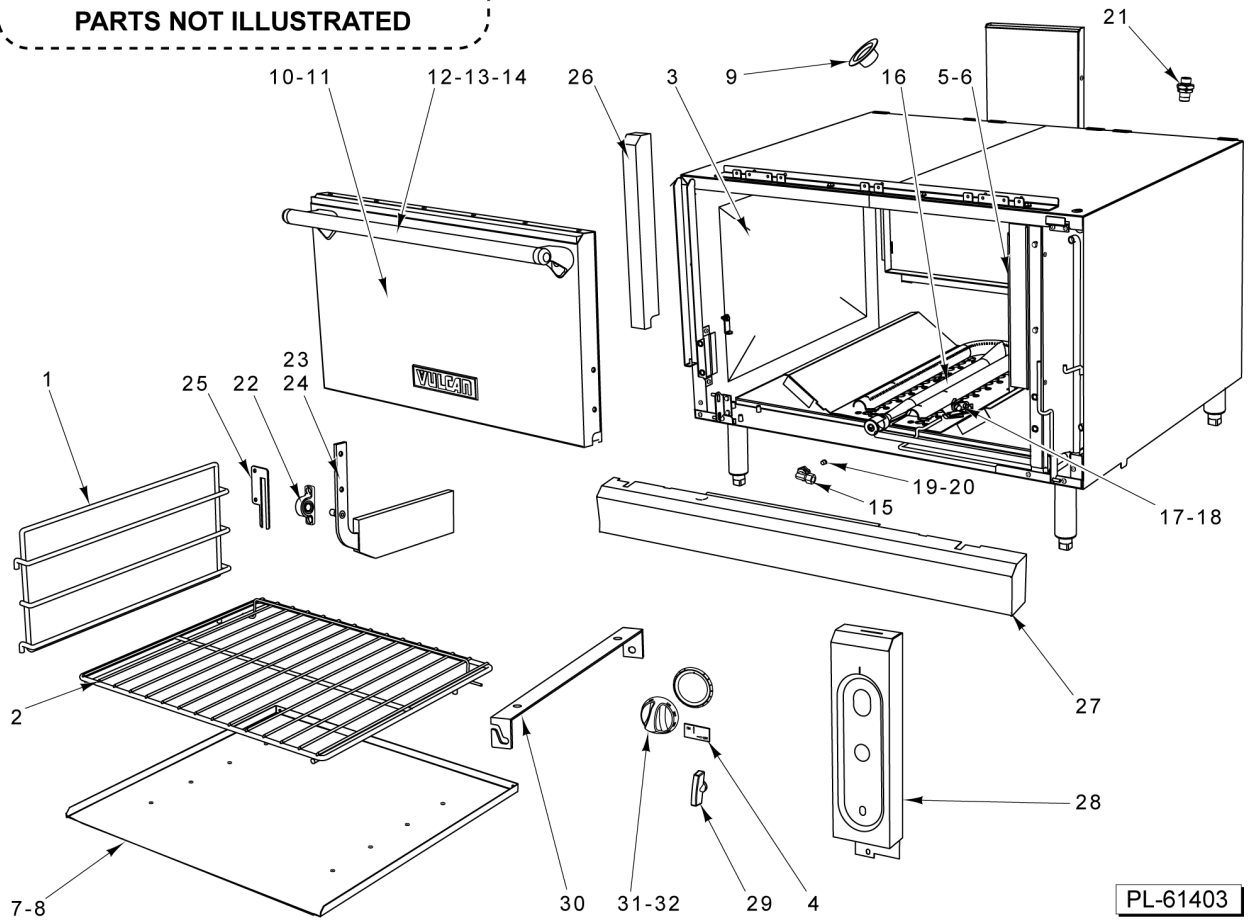

33	00-413112-00012	Leg
34	00-497001-00001	Caster W/O Brake
35	00-497001-00002	Caster W/ Brake
36	00-499516-000G1	Flue Assy.
37	00-499667-00001	Plate - Hearth

PARTS NOT ILLUSTRATED

S MODEL OVEN

S MODEL OVEN

ILLUS. PL-61403	PART NO.	NAME OF PART	AMT.
1	00-499468-00001	Support - Wire Rack.....	2
2	00-499517-00002	Rack, Oven.....	1
3	00-499467-00001	Oven - Side Liner R/H (Porcelain).....	1
4	00-414708-00001	Plate - On-Off.....	1
5	00-499467-00002	Oven - Side Liner L/H (Porcelain).....	1
6	00-499467-00004	Oven - Side Liner L/H (SST).....	1
*7	00-499800-000G1	Bottom Liner (Porcelain).....	1
8	00-499800-000G2	Bottom Liner (SST).....	1
*9	00-405930-00001	Eyelet - Brass.....	1
10	00-499513-000G3	Door W/O Handle.....	1
11	00-499513-000G4	Door W/O Handle (SST).....	1
12	00-956635-00001	Handle - Oven Door.....	1
13	SD-032-07	Self-Tapping Screw 10-24 x 1/2 Hex Washer Hd., Type TT.....	2
14	NS-047-70	Lock Nut 10-24 Hex.....	2
15	00-404079-0000F	Nozzle, 90 Deg. Burner.....	1
16	00-497891-00001	Burner - Oven.....	1
17	00-412787-00001	Pilot - Oven (NAT).....	1
18	00-412787-00002	Pilot - Oven (LP).....	1
19	00-010901-00031	Orifice - Spud (31 Drill) (Sea Level - 2499 Ft.)(NAT).....	1
20	00-010901-00047	Orifice - Spud (47 Drill) (Sea Level - 2499 Ft.) (LP).....	1
21	00-499554-00001	Disconnect - Main Male Q.....	1
22	00-497906-00001	Bearing - Pillow Block.....	2
23	00-499512-000G3	Counterweight - Oven L.H.....	1
24	00-499512-000G4	Counterweight - Oven R.H.....	1
25	00-499452-00001	Coverplate.....	1
26	00-958353-00001	Cover - Moulain Panel.....	1
27	00-958470-000G1	Kick Panel.....	1
28	00-499507-00001	Panel - Oven Control.....	1
29	00-413157-00001	Knob - Shut Off.....	1
30	00-497883-00001	Bracket - Thermostat Bulb.....	1
31	00-961928-00550	Knob - Oven 550 Deg. F.....	1
32	00-961928-00650	Knob - Oven 650 Deg. F.....	1
33	00-413112-00012	Leg - Plate Mount (6 In.).....	4
34	00-497001-00001	Caster W/O Brake (5 In.).....	AR
35	00-497001-00002	Caster W/ Brake, Swivel (5 In.).....	AR
36	00-499516-000G1	Flue Assy.....	1
37	00-499667-00001	Plate - Hearth.....	1

* No Longer Available