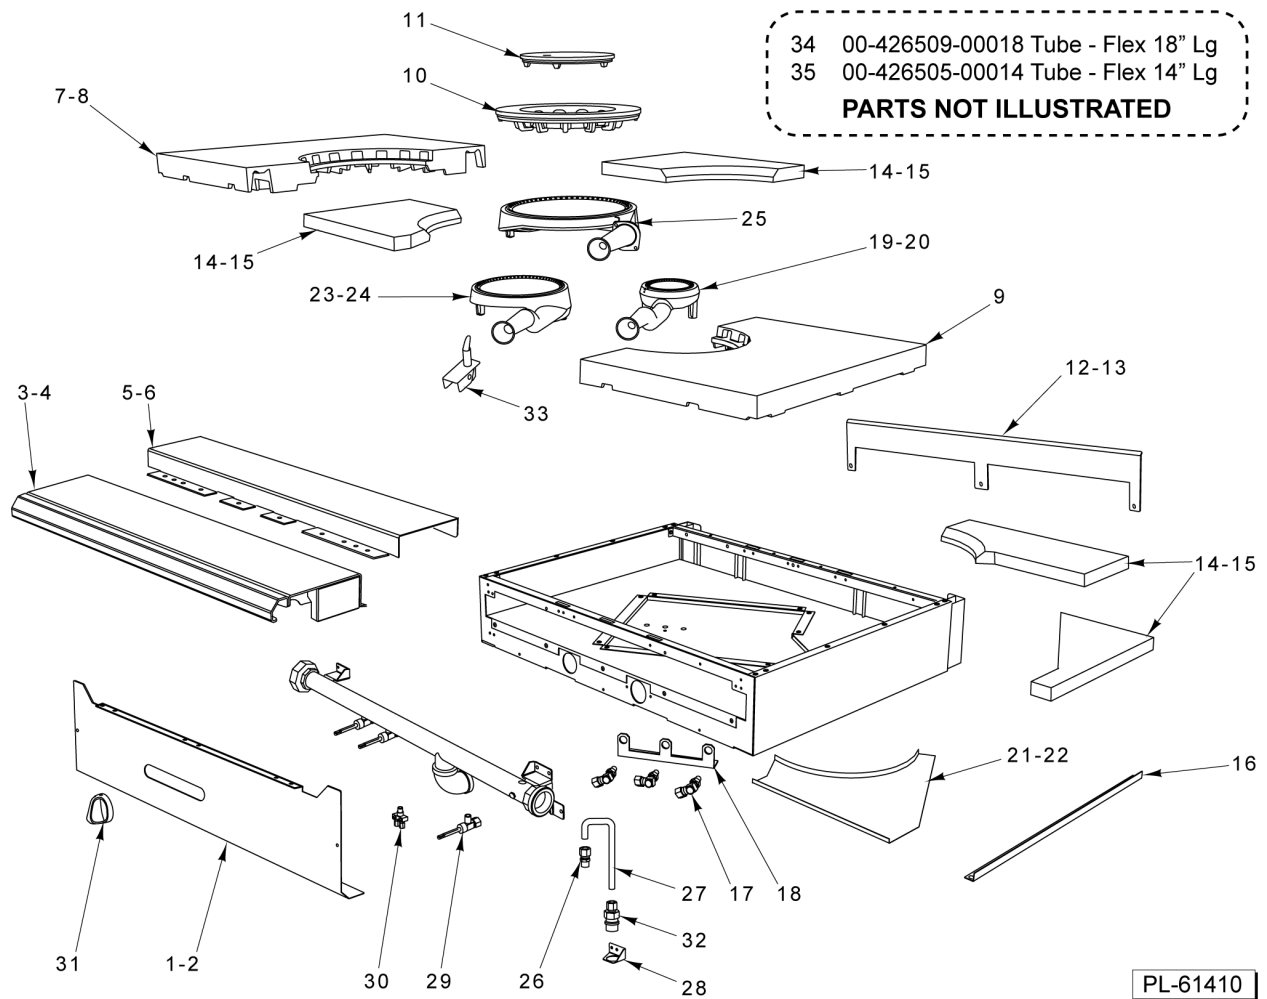

18/36 IN FRENCH TOP RADIAL FIN HOT TOP

18/36 IN FRENCH TOP RADIAL FIN HOT TOP

ILLUS. PL-61410	PART NO.	NAME OF PART	AMT.
1	00-957576-00001	Cover - Manifold W/Rail 36" Radial Fin. Hot Top.....	1
2	00-957563-00001	Cover Manifold 18" Radial Fin. Hot Top.....	1
3	00-499425-000G1	Front Top Assy. 36" Radial Fin. Hot Top.....	1
4	00-956658-000G1	Front Top Assy 18" Radial Fin. Hot Top.....	1
5	00-957235-000G1	Front Top Assy - Condiment Rail.....	1
6	00-957239-000G1	Front Top Slide Rail Assy.....	1
7	00-499814-00001	Casting - LH Radial Fin. 36" 36" Radial Fin. Hot Top.....	1
8	00-956800-00001	Casting - Radial Fin. 18" Radial Fin. Hot Top.....	1
9	00-499814-00002	Casting - RH Radial Fin. 36".....	1
10	00-400705-00001	Ring (Top).....	1
11	00-715211-000GR	Plate - Top.....	1
12	00-956809-00002	Deflector - Radial Fin. Rear 36" Radial Fin. Hot Top.....	1
13	00-956663-00001	Deflector - Radial Fin. 18" Radial Fin. Hot Top.....	1
14	00-956622-000G1	Brick Set 36" Radial Fin. Hot Top.....	1
15	00-956799-000G1	Brick Set 18" Radial Fin. Hot Top.....	1
16	00-497984-00001	Retainer - Grate.....	1
17	00-719383	Elbow 3/8 Orifice W/O Plug.....	1
18	00-499810-00002	Bracket - Pilot.....	1
19	00-957801-000G1	Burner - Inner, Radial Fin 36" Radial Fin. Hot Top.....	1
20	00-956794-00001	Burner - 18" Inner 18" Radial Fin. Hot Top.....	1
21	00-957946-000G1	Plate - Aeration Assy. 36" Radial Fin. Hot Top.....	1
22	00-957710-000G1	Plate - Aeration, Assy. 18" Radial Fin. Hot Top.....	1
23	00-409413-00001	Burner - Casting 36" Radial Fin. Hot Top.....	1
24	00-956793-00001	Burner - 18" Outer 18" Radial Fin. Hot Top.....	1
25	00-409412-000G1	Burner - Top Outer.....	1
26	FP-012-02	Fitting - Tube 1/2 TBG X 3/8 MPT.....	1
27	00-426509-00010	Tube - Flex 1/2" O.D. 10" Lg.....	1
28	00-499047-00001	Bracket - Disconnect.....	1
29	00-408379-00004	Valve - Burner (Top).....	3
30	00-957814-00001	Valve - Dual Pilot.....	1
31	00-499712-00001	Knob - HD Burner.....	3
32	00-499555-00001	Disconnect - Gas Female.....	1
33	00-409839-00003	Burner - Pilot.....	3
34	00-426509-00018	Tube - Flex 1/2" O.D. 18" Lg.....	3
35	00-426505-00014	Tube - Flex 1/4" O.D. 14" Lg.....	2