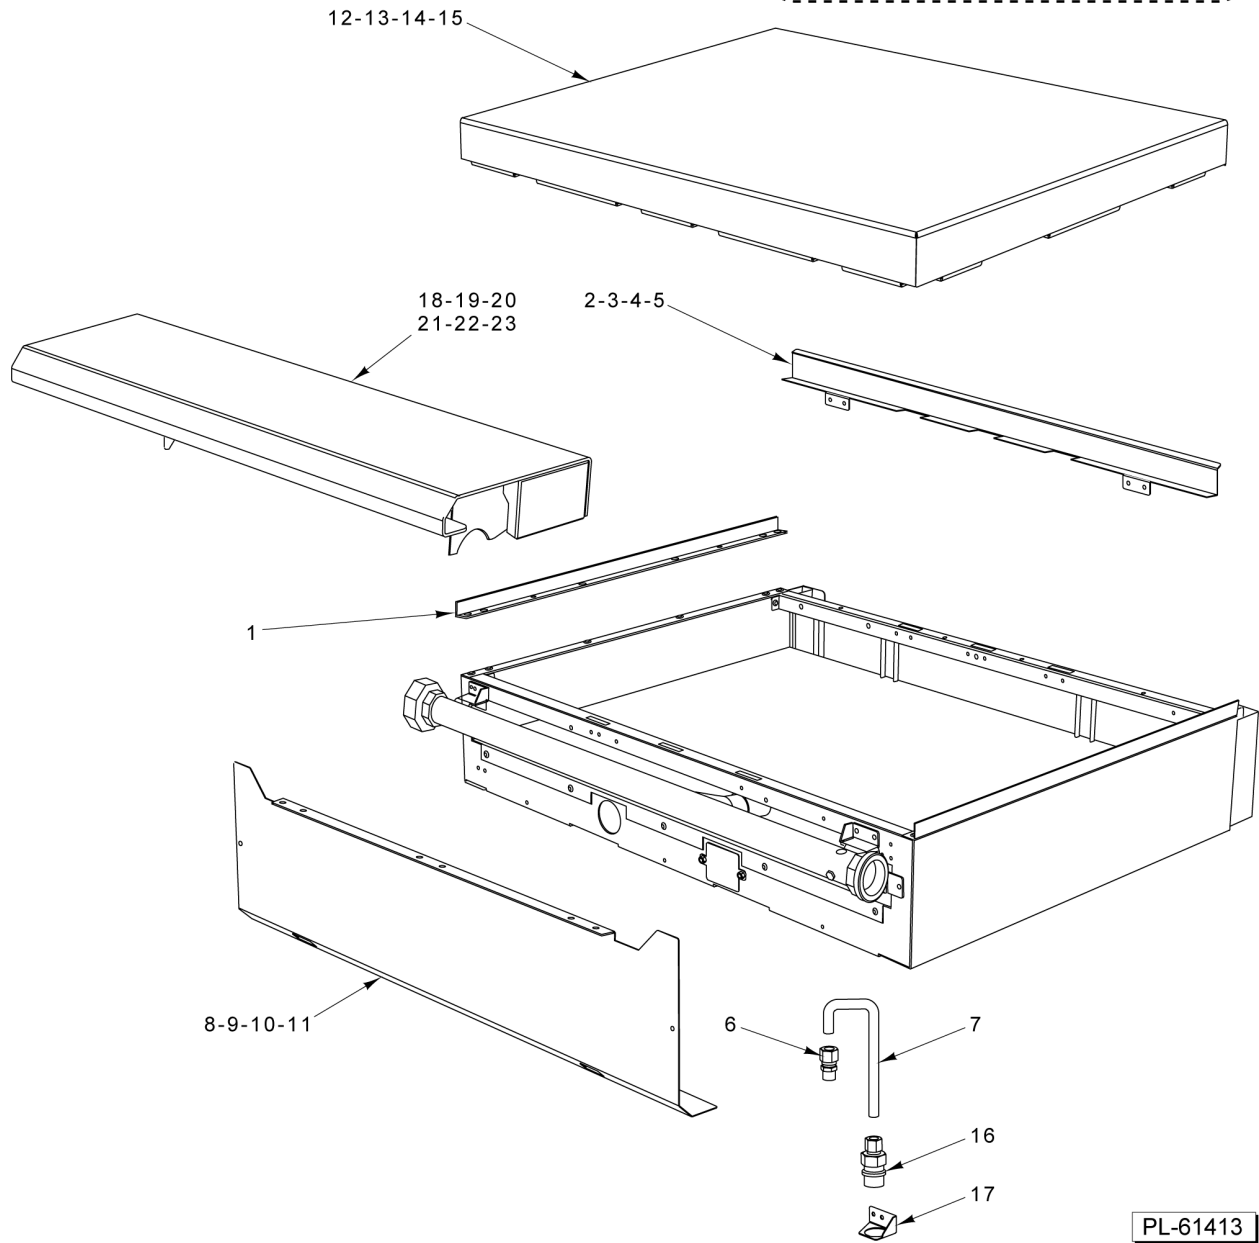

24	00-957067-000G1	Riser - Stub 36 In
25	00-957066-000G1	Riser - Stub 24 In
26	00-957065-000G1	Riser - Stub 18 In
27	00-957064-000G1	Riser - Stub 12 In

2. **PARTS NOT ILLUSTRATED**

12/18/24/36 IN WORK TOP

12/18/24/36 IN WORK TOP

ILLUS. PL-61413	PART NO.	NAME OF PART	AMT.
1	00-497984-00001	Retainer - Grate.....	2
2	00-499615-00002	Deflector - Rear (SST) (36" Work Top).....	1
3	00-956725-00002	Deflector - Rear (SST) (24" Work Top).....	1
4	00-956697-00002	Deflector - Rear (SST) (18" Work Top).....	1
5	00-499935-00002	Deflector - Rear (SST) (12" Work Top).....	1
6	FP-012-02	Fitting - Tube 1/2 TBG X 3/8 MPT.....	1
7	00-426509-00010	Tube - Flex 1/2" O.D. 10" Lg.....	1
8	00-957590-00001	Cover Manifold (36" Work Top).....	1
9	00-957572-00001	Cover Manifold (24" Work Top).....	1
10	00-957566-00001	Cover - Manifold (18" Work Top).....	1
11	00-957558-00001	Cover - Manifold (12" Work Top).....	1
12	00-956639-000G1	Work Top Assy. 36".....	1
13	00-956639-000G2	Work Top Assy. 24".....	1
14	00-956639-000G3	Work Top Assy. 18".....	1
15	00-956639-000G4	Work Top Assy. 12".....	1
16	00-499555-00001	Disconnect - Gas Female.....	1
17	00-499047-00001	Bracket - Disconnect.....	1
18	00-499425-000G1	Front Top Assy. (36" Work Top).....	1
19	00-957235-000G1	Front Top Assy - Condiment Rail (36" Work Top).....	1
20	00-956705-000G1	Front Top Assy. (24" Work Top).....	1
21	00-957357-000G1	Front Top Assy. - Condiment Rail (24" Work Top).....	1
22	00-956658-000G1	Front Top Assy (18" Work Top).....	1
23	00-499966-000G1	Front Top Assy. (12" Work Top).....	1
24	00-957067-000G1	Riser - Stub 36" W/Alum. Back.....	1
25	00-957066-000G1	Riser - Stub 24" W/Alum. Back.....	1
26	00-957065-000G1	Riser - Stub 18" W/Alum. Back.....	1
27	00-957064-000G1	Riser - Stub 12" W/Alum. Back.....	1