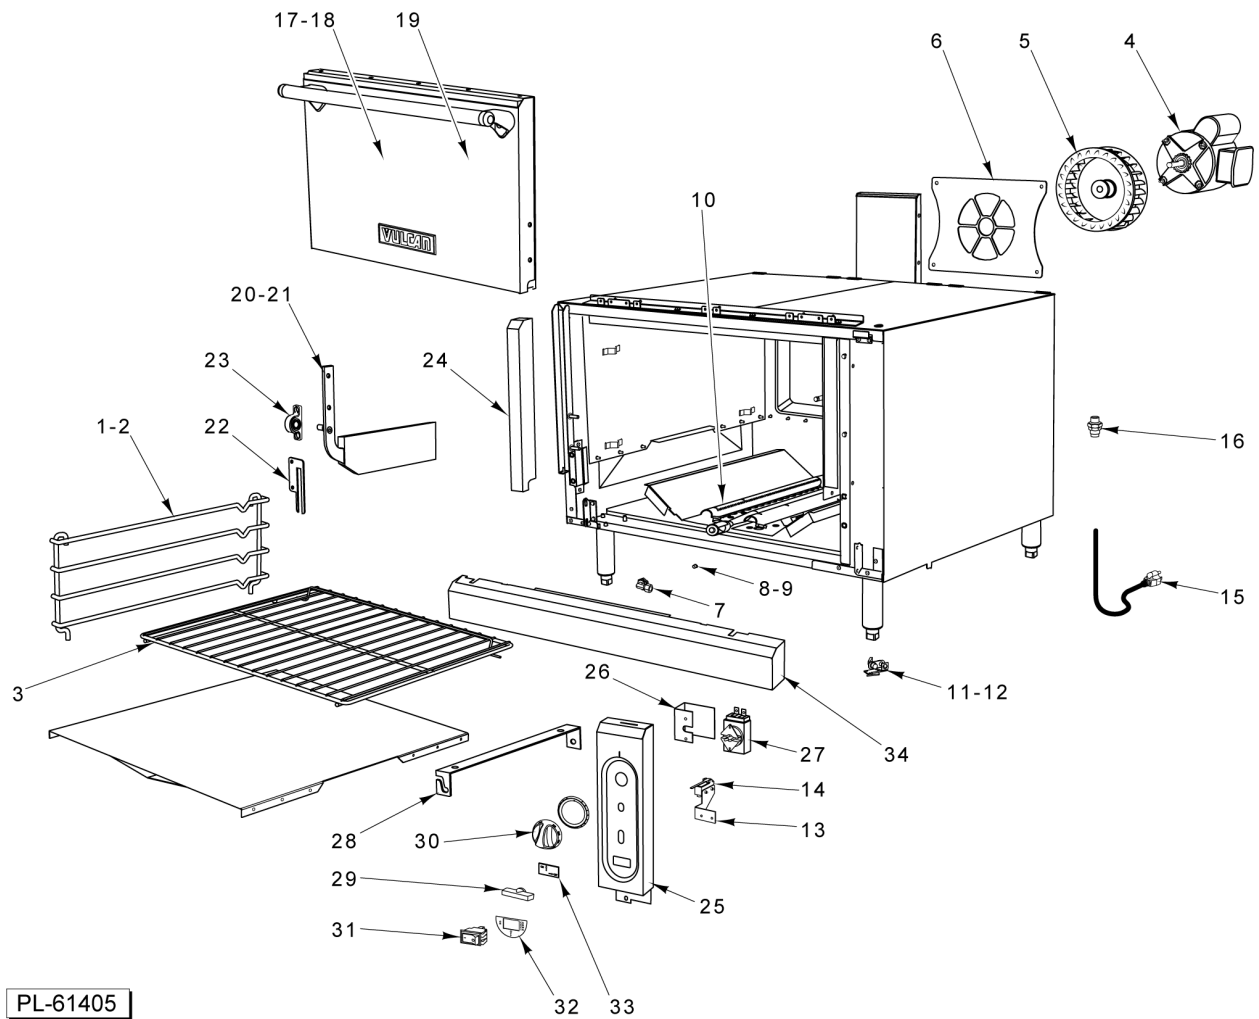

\* No Longer Available

PL-61404

**S MODEL GAS MANIFOLD ASSY**

**S MODEL GAS MANIFOLD ASSY**

ILLUS. PL-61404	PART NO.	NAME OF PART	AMT.
1	00-426505-00036	Tube - Flex 1/4" O.D. 36" Lg.....	1
2	00-407522-00007	Thermostat - 550 Deg. F.....	1
3	00-958754-000G1	Kit - Thermostat 400-650 Deg. F.....	1
4	00-719971	Valve - Gas Manual Shut-Off.....	1
5	FP-035-54	Pipe - 3/8 X 2.250 (BLKSTL) (TBE).....	1
6	FP-012-21	Elbow 90 Deg. (1/8 Male Pipe x 1/4 Tube).....	2
7	00-719032	Union.....	1
8	FP-085-68	Fitting- Elbow (7/16 TBG X 3/8 MPT).....	1
9	FP-019-10	Tee - 3/8 X 3/8 X 3/8 (BLKSTL).....	1
10	00-404193-00001	Valve - Pilot 260 BROILER.....	1
11	00-719066	Bushing - Pipe 3/8 -1/8.....	1
12	SD-032-07	Self-Tapping Screw 10-24 x 1/2 Hex Washer Hd., Type TT.....	1
13	NS-044-09	Nut Assy. 10-24 Hex KEPS.....	1
14	FP-012-03	Fitting - Elbow 1/2 TBG X 3/8 MPT.....	1
15	SC-060-38	Cap Screw 1/4-20 X 5/8 Hex Hd.....	1
16	00-499465-00001	Bracket - Gas Mounting.....	1
17	00-426505-00009	Tube - Flex 1/4" O.D. 9" Lg.....	1
18	FP-035-46	Pipe 3/8 x 1 Lg. TBE.....	1
19	00-426509-00024	Tube - Flex 1/2" O.D. 24" Lg.....	1
20	00-426508-00048	Tube - Flex 7/16" O.D. 48" Lg.....	1
21	00-962067-0KIT1	Kit - Safety Valve Service (Before 4/1/19).....	1
22	00-962067-00001	Valve - Safety (Starting 4/1/19).....	1
23	00-412788-00048	Thermocouple 48".....	1
24	00-962017-00001	Heat Shield Assy.....	1