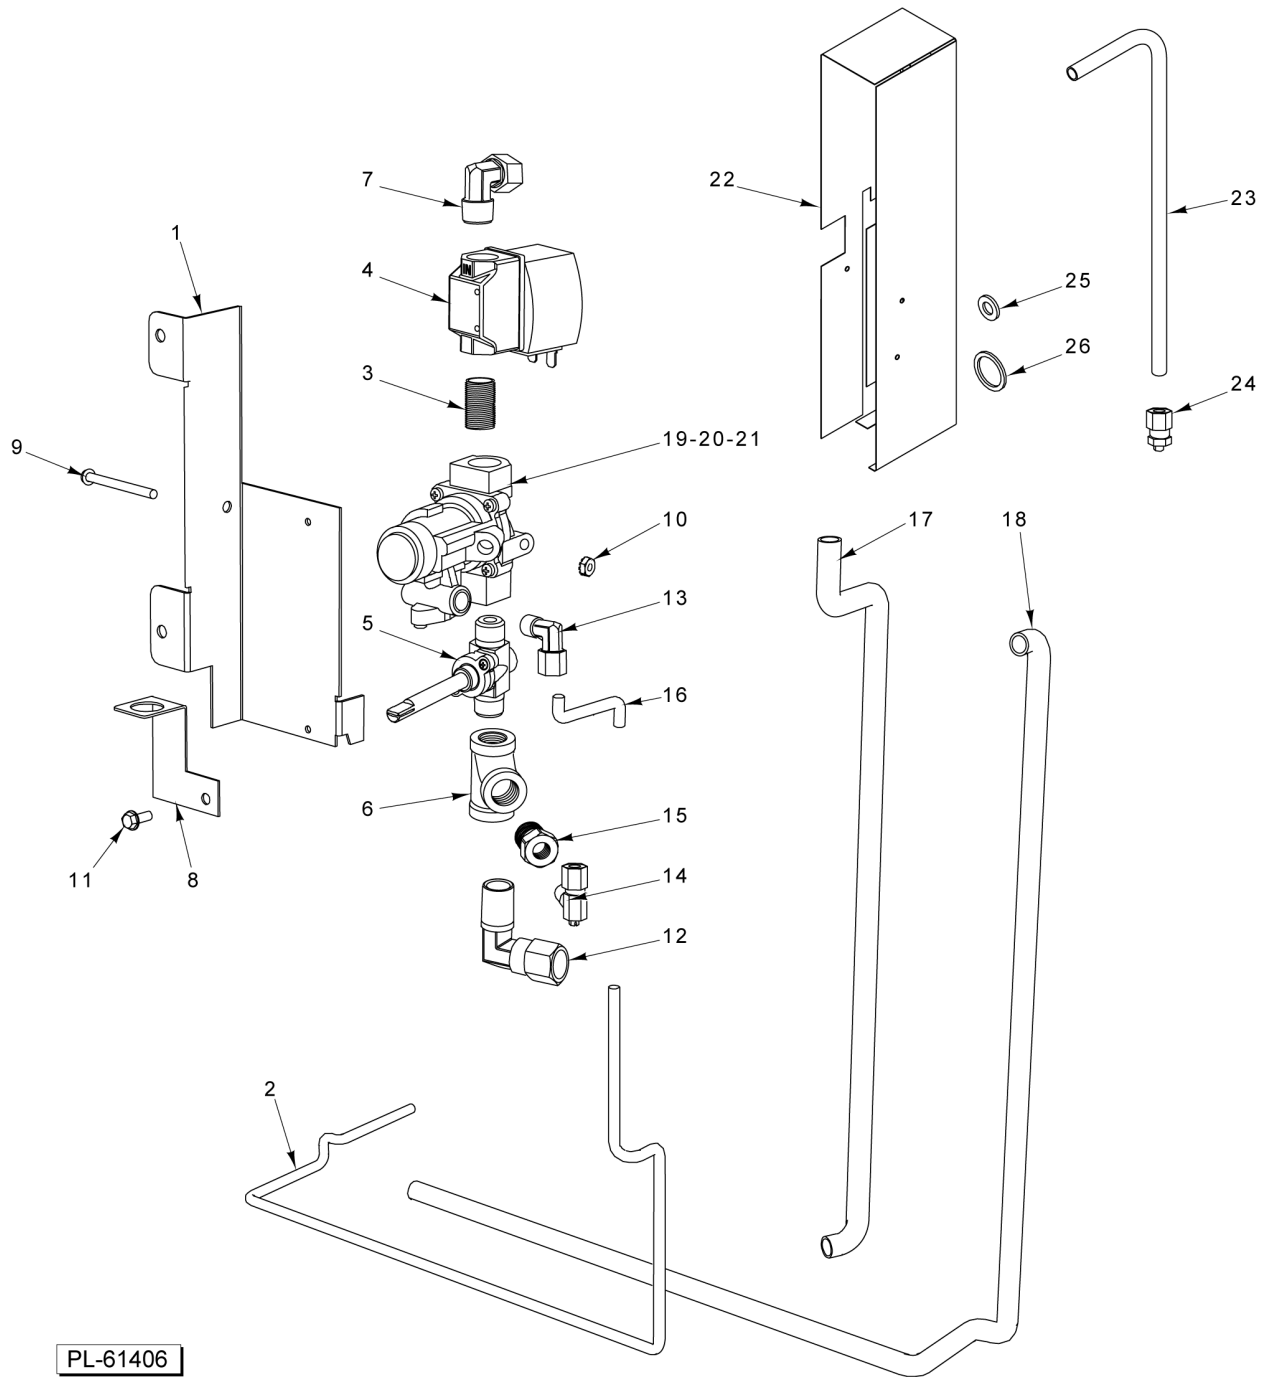

C MODEL GAS MANIFOLD ASSY

C MODEL GAS MANIFOLD ASSY

ILLUS.	PART NO.	NAME OF PART	AMT.
PL-61406			
1	00-499651-00003	Bracket - Mounting Gas (Convection).....	1
2	00-426505-00036	Tube - Flex 1/4" O.D. 36" Lg.....	1
3	FP-035-47	PIPE - 3/8 X 1.125 (TBE) (BLKSTL).....	1
4	00-428045-00001	Gas Solenoid Valve.....	1
5	00-719971	Valve - Gas Manual Shut-Off.....	1
6	FP-019-10	Tee - 3/8 X 3/8 X 3/8 (BLKSTL).....	1
7	FP-085-68	Fitting- Elbow (7/16 TBG X 3/8 MPT).....	1
8	00-956615-00002	Bracket - Manifold Support.....	1
9	SC-060-38	Cap Screw 1/4-20 X 5/8 Hex Hd.....	1
10	NS-044-09	Nut Assy. 10-24 Hex KEPS.....	1
11	SD-032-07	Self-Tapping Screw 10-24 x 1/2 Hex Washer Hd., Type TT.....	1
12	FP-012-03	Fitting - Elbow 1/2 TBG X 3/8 MPT.....	1
13	FP-012-21	Elbow 90 Deg. (1/8 Male Pipe x 1/4 Tube).....	1
14	00-404193-00001	Valve - Pilot.....	1
15	FP-026-04	Bushing - Pipe 3/8 to 1/8.....	1
16	00-426505-00006	Tube - Flex (1/4 x 6 In.).....	1
17	00-426509-00024	Tube - Flex 1/2" O.D. 24" Lg.....	1
18	00-426508-00048	Tube - Flex 7/16" O.D. 48" Lg.....	1
19	00-962067-0KIT1	Kit - Safety Valve Service (Before 4/1/19).....	1
20	00-962067-00001	Valve - Safety (Starting 4/1/19).....	1
21	00-412788-00048	Thermocouple (48 In.).....	1
22	00-962017-00001	Heat Shield Assy.....	1
23	00-426508-00012	Tube - Flex 7/16" OD x 12" Lg.....	1
24	FP-085-42	Fitting - Tube (7/16 TBG X 3/8 MPT).....	1
25	00-962107-00002	Grommet.....	1
26	00-962107-00001	Grommet.....	1