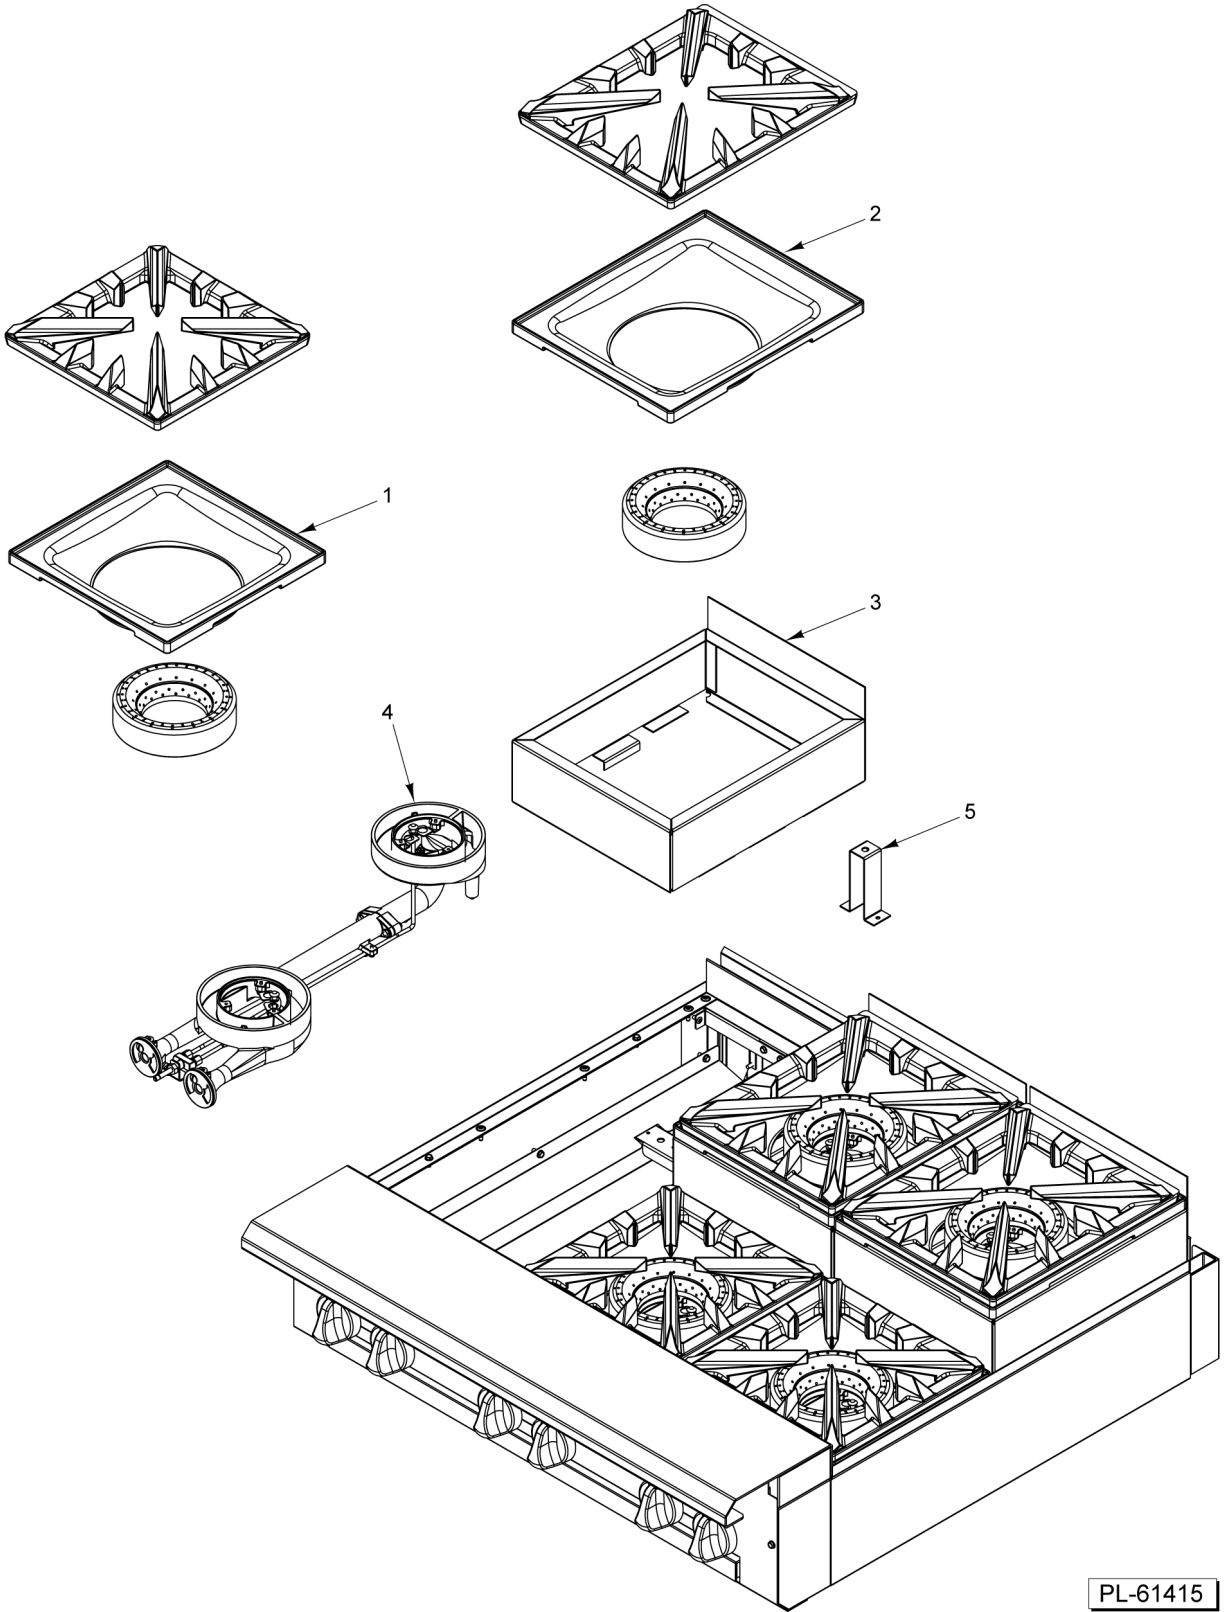

**12/18/24/36 IN WORK TOP**

**12/18/24/36 IN WORK TOP**

ILLUS. PL-61413	PART NO.	NAME OF PART	AMT.
1	00-497984-00001	Retainer - Grate.....	2
2	00-499615-00002	Deflector - Rear (SST) (36" Work Top).....	1
3	00-956725-00002	Deflector - Rear (SST) (24" Work Top).....	1
4	00-956697-00002	Deflector - Rear (SST) (18" Work Top).....	1
5	00-499935-00002	Deflector - Rear (SST) (12" Work Top).....	1
6	FP-012-02	Fitting - Tube 1/2 TBG X 3/8 MPT.....	1
7	00-426509-00010	Tube - Flex 1/2" O.D. 10" Lg.....	1
8	00-957590-00001	Cover Manifold (36" Work Top).....	1
9	00-957572-00001	Cover Manifold (24" Work Top).....	1
10	00-957566-00001	Cover - Manifold (18" Work Top).....	1
11	00-957558-00001	Cover - Manifold (12" Work Top).....	1
12	00-956639-000G1	Work Top Assy. 36".....	1
13	00-956639-000G2	Work Top Assy. 24".....	1
14	00-956639-000G3	Work Top Assy. 18".....	1
15	00-956639-000G4	Work Top Assy. 12".....	1
16	00-499555-00001	Disconnect - Gas Female.....	1
17	00-499047-00001	Bracket - Disconnect.....	1
18	00-499425-000G1	Front Top Assy. (36" Work Top).....	1
19	00-957235-000G1	Front Top Assy - Condiment Rail (36" Work Top).....	1
20	00-956705-000G1	Front Top Assy. (24" Work Top).....	1
21	00-957357-000G1	Front Top Assy. - Condiment Rail (24" Work Top).....	1
22	00-956658-000G1	Front Top Assy (18" Work Top).....	1
23	00-499966-000G1	Front Top Assy. (12" Work Top).....	1
24	00-957067-000G1	Riser - Stub 36" W/Alum. Back.....	1
25	00-957066-000G1	Riser - Stub 24" W/Alum. Back.....	1
26	00-957065-000G1	Riser - Stub 18" W/Alum. Back.....	1
27	00-957064-000G1	Riser - Stub 12" W/Alum. Back.....	1

PL-61414

**18/36 IN STEP UP OPEN TOP BURNER**

**18/36 IN STEP UP OPEN TOP BURNER**

ILLUS. PL-61414	PART NO.	NAME OF PART	AMT.
1	00-957882-00001	Bowl - Front 18" Step Up.....2	2
2	00-957881-00001	Bowl - Rear 18" Step Up.....2	2
3	00-957877-000G1	Frame - 18" Step Up.....2	2