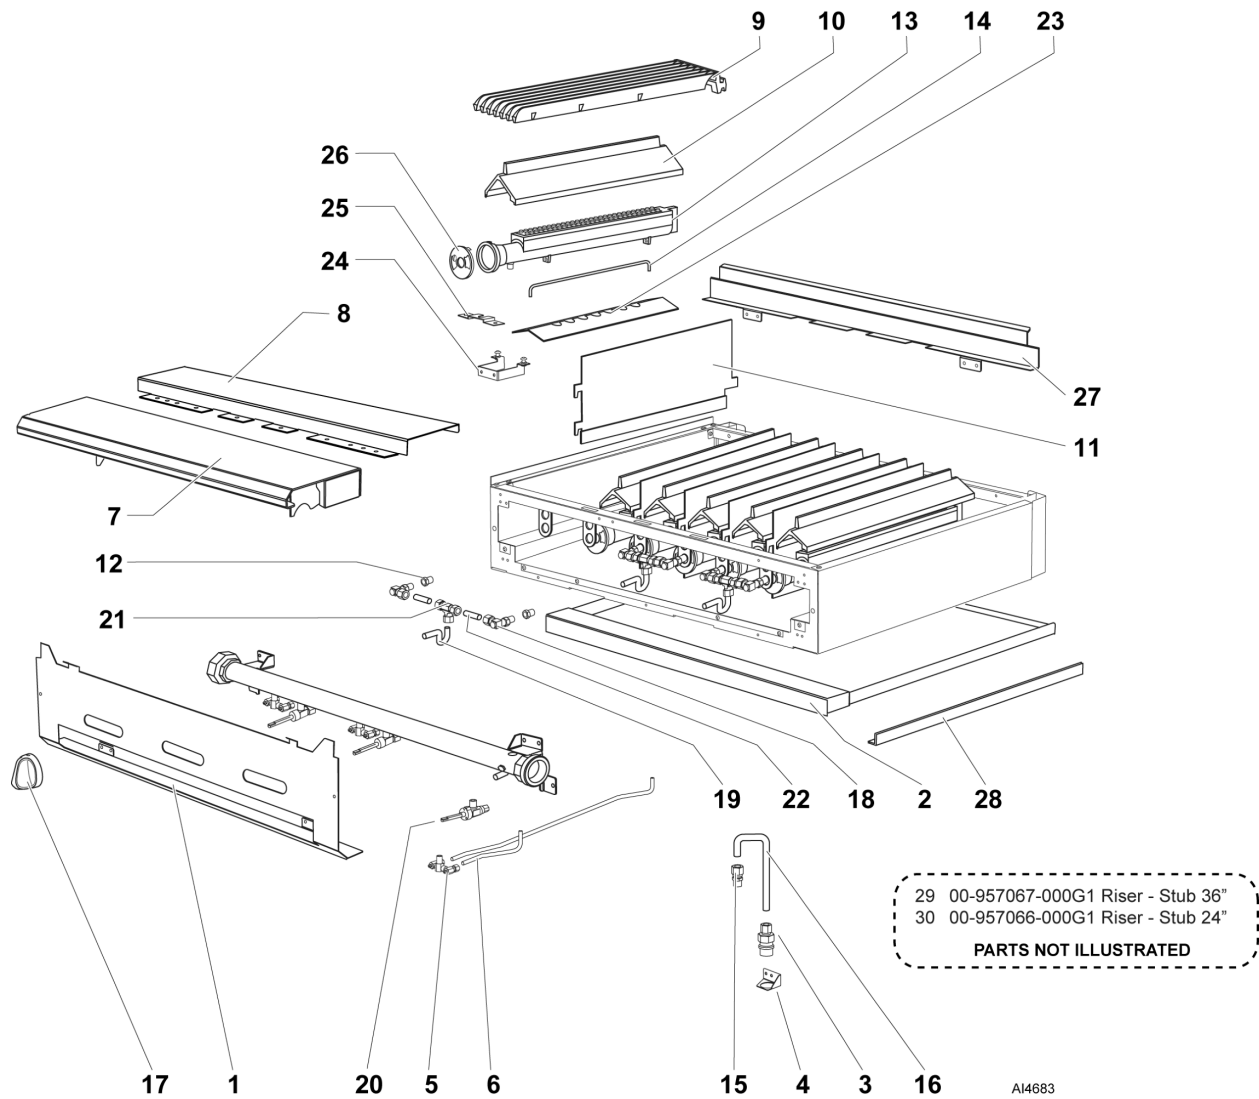

36" & 24" CHAR BROILER

36" & 24" CHAR BROILER

ILLUS.	PART NO.	NAME OF PART	AMT.
	PL-AI4683		
1	00-957574-00001	Cover - Manifold 36" Char Broiler.....	1
	00-957567-00001	Cover - Manifold 24" Char Broiler.....	1
2	00-499006-000G2	Tray - Crumb (SST) 36" Char Broiler.....	1
	00-956724-000G2	Tray - Crumb (SST) 24" Char Broiler.....	1
3	00-499555-00001	Disconnect - Gas Female.....	1
4	00-499047-00001	Bracket - Disconnect.....	1
5	00-957814-00001	Valve - Dual Pilot.....	1
6	00-788541-0000A	Tube - Pilot, Flex (W/Tip).....	1
7	00-499425-000G1	Front Top Assy. 36" Char Broiler.....	1
	00-956705-000G1	Front Top Assy. 24" Char Broiler.....	1
8	00-957235-000G1	Front Top Assy - Condiment Rail 36" Char Broiler.....	1
	00-957239-000G1	Front Top Slide Rail Assy. 36" Char Broiler.....	1
	00-957357-000G1	Front Top Assy. - Condiment Rail 24" Char Broiler.....	1
9	00-412852-00001	Grate - Top Straight.....	6
	00-722131	Grate - Slanted 6-RIB 24" Char Broiler.....	2
	00-710424	Grate - Slanted 7-RIB 24" Char Broiler.....	2
10	00-710407	Radiant.....	6
11	00-956614-00002	Supercharger.....	5
12	00-418051-0000F	Hood - Orifice.....	6
13	00-957413-00001	Burner Assy.....	6
14	00-710455	Burner Rod.....	6
15	FP-012-02	Fitting - Tube 1/2 TBG X 3/8 MPT.....	1
16	00-426509-00010	Tube - Flex 1/2" O.D. 10" Lg.....	1
17	00-499712-00001	Knob - HD Burner.....	3
18	00-719383	W/O Plug.....	6
19	00-722425	Tubing - Flex 3/8" X 8" Lg.....	3
20	00-957348-00001	Valve - Gas.....	3
21	00-714676	New Part.....	1
22	00-722468	NLA - Obsolete--3/8" Tube 1-1/4" Long.....	1
23	00-956748-00001	Heat Deflector.....	6
24	00-957412-00001	Bracket - Dual Pilot.....	AR
25	00-957335-00001	Stabilizer - Burner.....	6
26	00-719329	Air Mixer Assy.....	6
27	00-499615-00002	Deflector - Rear (SST) 36" Char Broiler.....	1
	00-956725-00002	Deflector - Rear (SST) 24" Char Broiler.....	1
28	00-497984-00001	Retainer - Grate.....	2
29	00-957067-000G1	Riser - Stub 36" W/Alum. Back 36" Char Broiler.....	1
30	00-957066-000G1	Riser - Stub 24" W/Alum. Back 24" Char Broiler.....	1