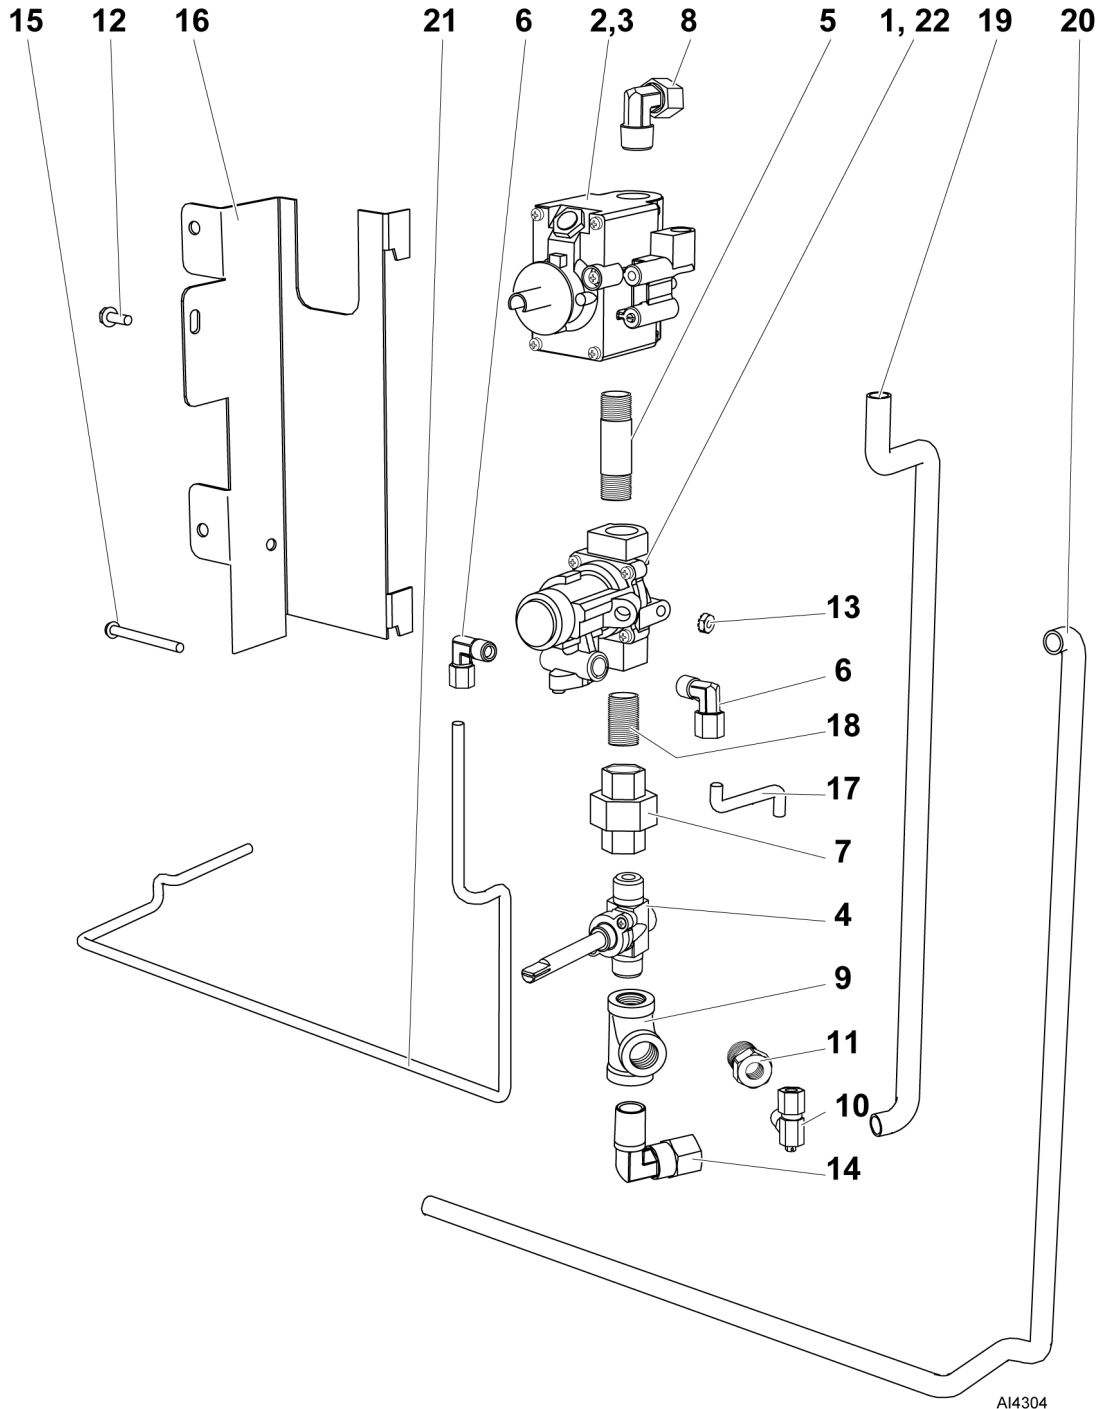

AI4677

"B" MODEL 36", 24", 18", 12" CABINET BASE

"B" MODEL 36", 24", 18", 12" CABINET BASE

ILLUS.	PART NO.	NAME OF PART	AMT.
PL-AI4677			
1	00-958087-000G4	Door Assy. L/H (36" Base Cabinet Only).....	1
	00-958087-000G3	Door Assy. (24" Base Cabinet Only).....	1
	00-958087-000G2	Door Assy. (18" Base Cabinet Only).....	1
	00-958087-000G1	Door Assy. (12" Base Cabinet Only).....	1
2	00-958087-000G5	Door Assy. R/H.....	1
3	00-499740-00001	Bracket - Cabinet Door Magnet.....	1
4	00-497296-00001	Magnet - Door.....	2
5	00-499744-000G1	Support - Shelf.....	2
6	00-499747-00001	Shelf (36" Base Cabinet Only).....	1
	00-499747-00002	Shelf (24" Base Cabinet Only).....	1
	00-499747-00003	Shelf (18" Base Cabinet Only).....	1
7	00-408615-00021	Handle - Door Keeler R3122.....	2

"S" MODEL GAS MANIFOLD ASSY

"S" MODEL GAS MANIFOLD ASSY

ILLUS.	PART NO.	NAME OF PART	AMT.
1	00-497765-00001	Valve - Pilot Safety.....	1
2	00-407522-00007	Thermosat - 550 Deg. F.....	1
3	00-407522-00008	Thermostat - 400-650 Deg. F.....	1
4	00-719971	Valve - Gas Manual Shut-Off.....	1
5	FP-035-54	Pipe - 3/8 X 2.250 (BLKSTL) (TBE).....	1
6	FP-012-21	Elbow 90 Deg. (1/8 Male Pipe x 1/4 Tube).....	2
7	00-719032	Union.....	1
8	FP-085-68	Fitting- Elbow (7/16 TBG X 3/8 MPT).....	1
9	FP-019-10	Tee - 3/8 X 3/8 X 3/8 (BLKSTL).....	1
10	00-404193-00001	Valve - Pilot 260 BROILER.....	1
11	00-719066	Bushing - Pipe 3/8 -1/8.....	1
12	SD-032-07	Self-Tapping Screw 10-24 x 1/2 Hex Washer Hd., Type TT.....	1
13	NS-044-09	Nut Assy. 10-24 Hex KEPS.....	1
14	FP-012-03	Fitting - Elbow 1/2 TBG X 3/8 MPT.....	1
15	SC-060-38	Cap Screw 1/4-20 X 5/8 Hex Hd.....	1
16	00-499465-00001	Bracket - Gas Mounting.....	1
17	00-426505-00009	Tube - Flex 1/4" O.D. 9" Lg.....	1
18	FP-035-46	Pipe 3/8 x 1 Lg. TBE.....	1
19	00-426509-00024	Tube - Flex 1/2" O.D. 24" Lg.....	1
20	00-426508-00048	Tube - Flex 7/16" O.D. 48" Lg.....	1
21	00-426505-00036	Tube - Flex 1/4" O.D. 36" Lg.....	1
22	00-412788-00048	Thermocouple (48 In.).....	1