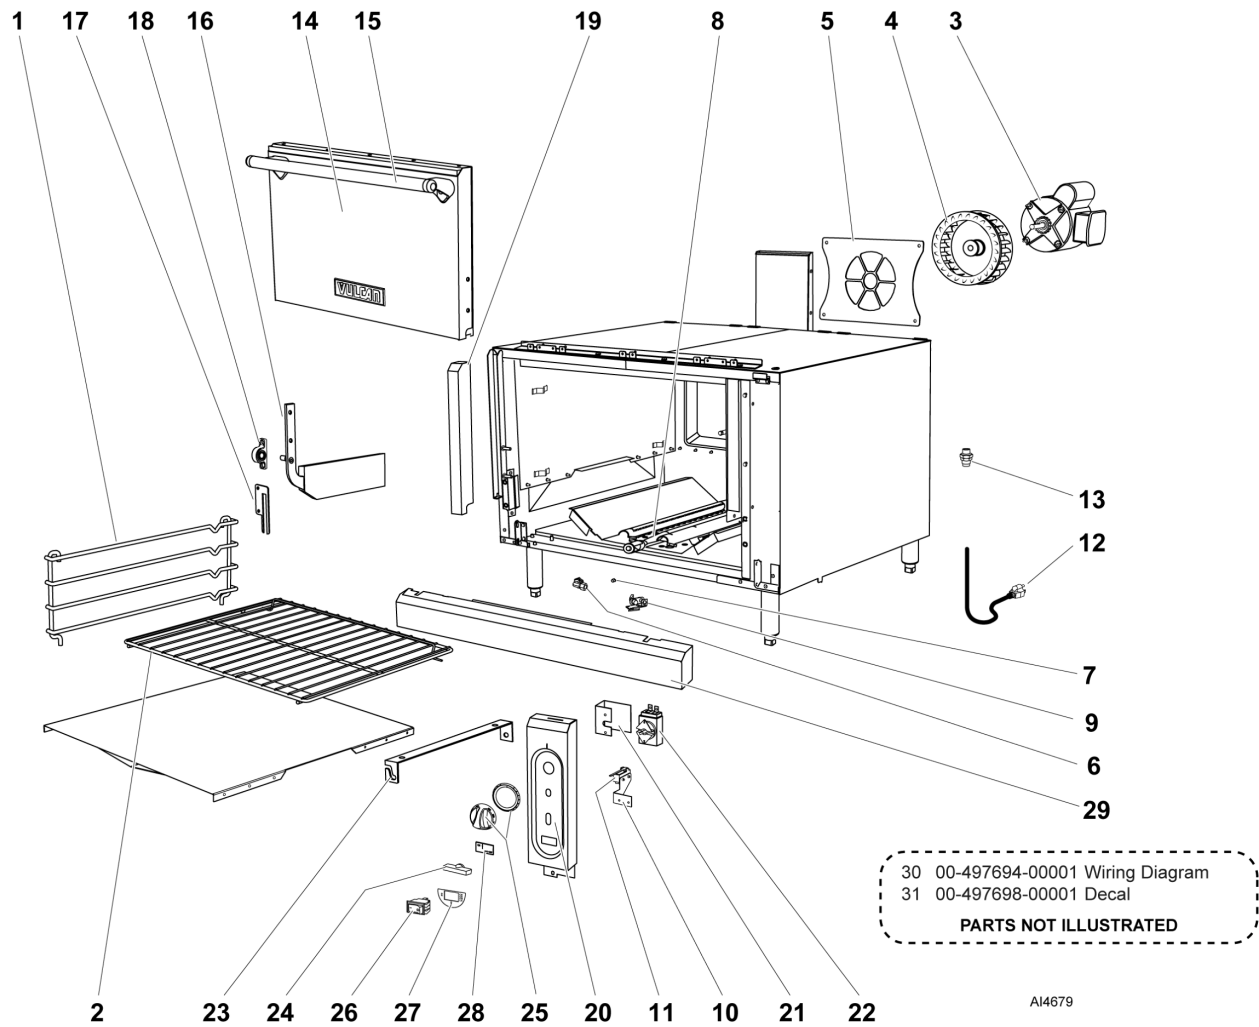

"S" MODEL GAS MANIFOLD ASSY

"S" MODEL GAS MANIFOLD ASSY

ILLUS.	PART NO.	NAME OF PART	AMT.
1	00-497765-00001	Valve - Pilot Safety.....	1
2	00-407522-00007	Thermosat - 550 Deg. F.....	1
3	00-407522-00008	Thermostat - 400-650 Deg. F.....	1
4	00-719971	Valve - Gas Manual Shut-Off.....	1
5	FP-035-54	Pipe - 3/8 X 2.250 (BLKSTL) (TBE).....	1
6	FP-012-21	Elbow 90 Deg. (1/8 Male Pipe x 1/4 Tube).....	2
7	00-719032	Union.....	1
8	FP-085-68	Fitting- Elbow (7/16 TBG X 3/8 MPT).....	1
9	FP-019-10	Tee - 3/8 X 3/8 X 3/8 (BLKSTL).....	1
10	00-404193-00001	Valve - Pilot 260 BROILER.....	1
11	00-719066	Bushing - Pipe 3/8 -1/8.....	1
12	SD-032-07	Self-Tapping Screw 10-24 x 1/2 Hex Washer Hd., Type TT.....	1
13	NS-044-09	Nut Assy. 10-24 Hex KEPS.....	1
14	FP-012-03	Fitting - Elbow 1/2 TBG X 3/8 MPT.....	1
15	SC-060-38	Cap Screw 1/4-20 X 5/8 Hex Hd.....	1
16	00-499465-00001	Bracket - Gas Mounting.....	1
17	00-426505-00009	Tube - Flex 1/4" O.D. 9" Lg.....	1
18	FP-035-46	Pipe 3/8 x 1 Lg. TBE.....	1
19	00-426509-00024	Tube - Flex 1/2" O.D. 24" Lg.....	1
20	00-426508-00048	Tube - Flex 7/16" O.D. 48" Lg.....	1
21	00-426505-00036	Tube - Flex 1/4" O.D. 36" Lg.....	1
22	00-412788-00048	Thermocouple (48 In.).....	1