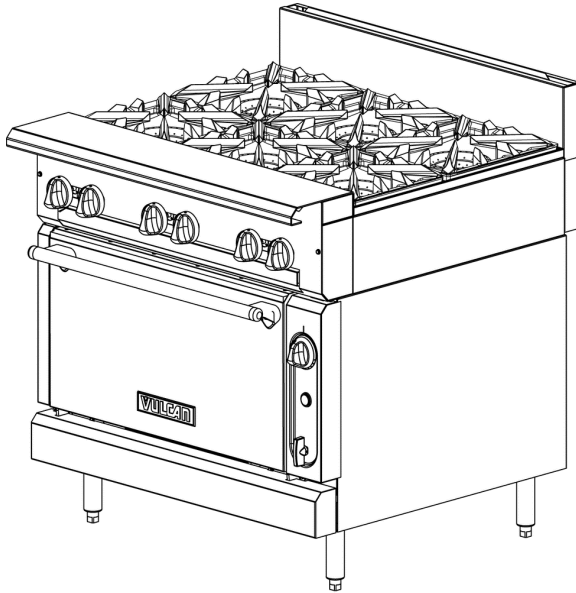

CATALOG OF REPLACEMENT PARTS

V6B36S Shown

V Series HDR Gas Ranges

TOPS

Open Top
Hot Top
Griddle Top
Work Surface

BASES

Standard Oven
Convection Oven
Cabinet Base

*Add "B" for Cabinet Base.

*Add "S" for Standard Oven Base on
36" Models.

*Add "C" for Convection Oven Base on
36" Models.

Table of Contents

5	"B" MODEL 36", 24", 18", 12" CABINET BASE
7	"S" MODEL OVEN
9	"S" MODEL GAS MANIFOLD ASSY
11	"C" MODEL OVEN
13	"C" MODEL GAS MANIFOLD ASSY
15	36", 24" & 12" OPEN TOP BURNER
17	36"- 4 & 18"- 2 OPEN TOP BURNER
19	36" & 24" CHAR BROILER
21	36" & 18" FRENCH TOP RADIAL FIN HOT TOP
23	36", 24" & 18" THERMO CONTROL GRIDDLE TOP
25	36", 24" & 18" MANUAL CONTROL GRIDDLE TOP
27	36", 24", 18" & 12" WORK TOP
29	36" AND 18" STEP UP OPEN TOP BURNER
31	36" 6 OPEN TOP STEP UP BURNER
33	STEP UP BURNER ASSEMBLY

AI4677

"B" MODEL 36", 24", 18", 12" CABINET BASE

"B" MODEL 36", 24", 18", 12" CABINET BASE

ILLUS.	PART NO.	NAME OF PART	AMT.
PL-AI4677			
1	00-958087-000G4	Door Assy. L/H (36" Base Cabinet Only).....	1
	00-958087-000G3	Door Assy. (24" Base Cabinet Only).....	1
	00-958087-000G2	Door Assy. (18" Base Cabinet Only).....	1
	00-958087-000G1	Door Assy. (12" Base Cabinet Only).....	1
2	00-958087-000G5	Door Assy. R/H.....	1
3	00-499740-00001	Bracket - Cabinet Door Magnet.....	1
4	00-497296-00001	Magnet - Door.....	2
5	00-499744-000G1	Support - Shelf.....	2
6	00-499747-00001	Shelf (36" Base Cabinet Only).....	1
	00-499747-00002	Shelf (24" Base Cabinet Only).....	1
	00-499747-00003	Shelf (18" Base Cabinet Only).....	1
7	00-408615-00021	Handle - Door Keeler R3122.....	2