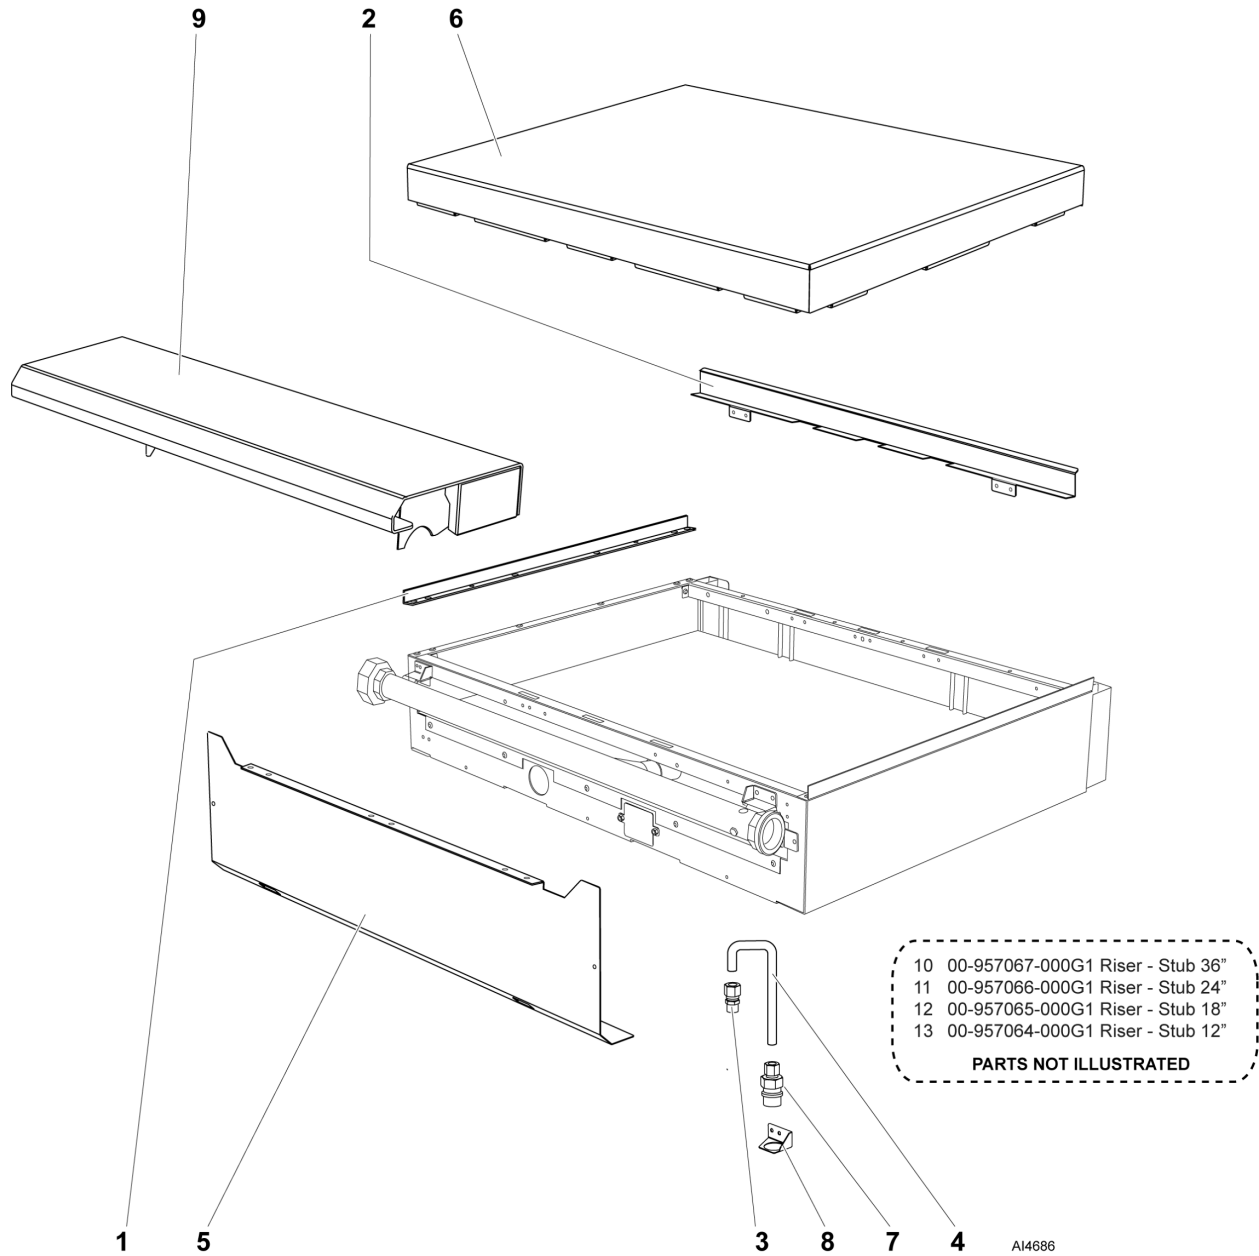

36", 24" & 18" MANUAL CONTROL GRIDDLE TOP

ILLUS.	PART NO.	NAME OF PART	AMT.
1	00-957961-00001	Panel - Rear Closure 36" (Alum.) 36" Griddle Top.....	1
	00-957989-00001	Panel - Rear Closure 24" 24" Griddle Top.....	1
	00-957993-00001	Panel - Rear Closure 18" 18" Griddle Top.....	AR
2	00-499047-00001	Bracket - Disconnect.....	1
3	00-499555-00001	Disconnect - Gas Female.....	1
4	00-426509-00010	Tube - Flex 1/2" O.D. 10" Lg.....	1
5	00-499425-000G1	Front Top Assy. 36" Griddle Top.....	1
	00-956705-000G1	Front Top Assy. 24" Griddle Top.....	1
	00-956658-000G1	Front Top Assy 18" Griddle Top.....	1
6	00-957235-000G1	Front Top Assy - Condiment Rail 36" Griddle Top.....	1
	00-957239-000G1	Front Top Slide Rail Assy. 36" Griddle Top.....	1
	00-957357-000G1	Front Top Assy. - Condiment Rail 24" Griddle Top.....	1
	00-957235-000G1	Front Top Assy - Condiment Rail 18" Griddle Top.....	1
7	00-499112-00001	Bracket - Griddle Burner Support.....	3
8	00-499635-00001	Griddle Burner Assy.....	3
9	00-413302-00001	Clip - Pilot Mounting.....	3
10	00-497984-00001	Retainer - Grate.....	2
11	00-957982-000G4	Grease Drawer Assy. 36" Griddle Top.....	1
	00-956709-000G4	Grease Drawer Assy. 24" Griddle Top.....	1
	00-956677-000G4	Grease Drawer Assy. 18" Griddle Top.....	1
12	00-499622-000G2	NLA - Obsolete--36" Griddle Assy.....	1
	00-499957-000G2	NLA - Obsolete--24" Griddle Assy.....	1
	00-956674-000G2	NLA - Obsolete--18" Griddle Assy.....	1
13	00-956662-00001	Cover - Rear Manifold.....	1
	00-956710-00001	Cover - Hot Top 24" Griddle.....	1
14	FP-012-02	Fitting - Tube 1/2 TBG X 3/8 MPT.....	1
15	00-499712-00001	Knob - HD Burner.....	AR
16	00-957367-00001	Valve - Burner.....	AR
17	00-499970-00001	Valve - Pilot Quick Disconnect.....	AR
18	00-957604-000G2	Cover - Manifold 36" Thermo Griddle (Condiment Rail).....	1
	00-957602-000G2	Cover - Manifold 24" Thermo Griddle (Condiment Rail).....	1
	00-957594-000G1	Cover - Manifold 18" Thermo Griddle.....	1
19	00-957396-00002	Baffle - Griddle.....	1
	00-957988-00002	Baffle - 24" Forward Griddle.....	1
	00-957992-00002	Baffle - 18" Forward Griddle.....	1
20	00-957170-000G1	Griddle Baffle Assy. Center.....	2
21	00-788541-0000A	Tube - Pilot, Flex (W/Tip).....	2
22	00-956939-00002	Tube - Pilot, Flex (W/Tip).....	1

36", 24", 18" & 12" WORK TOP