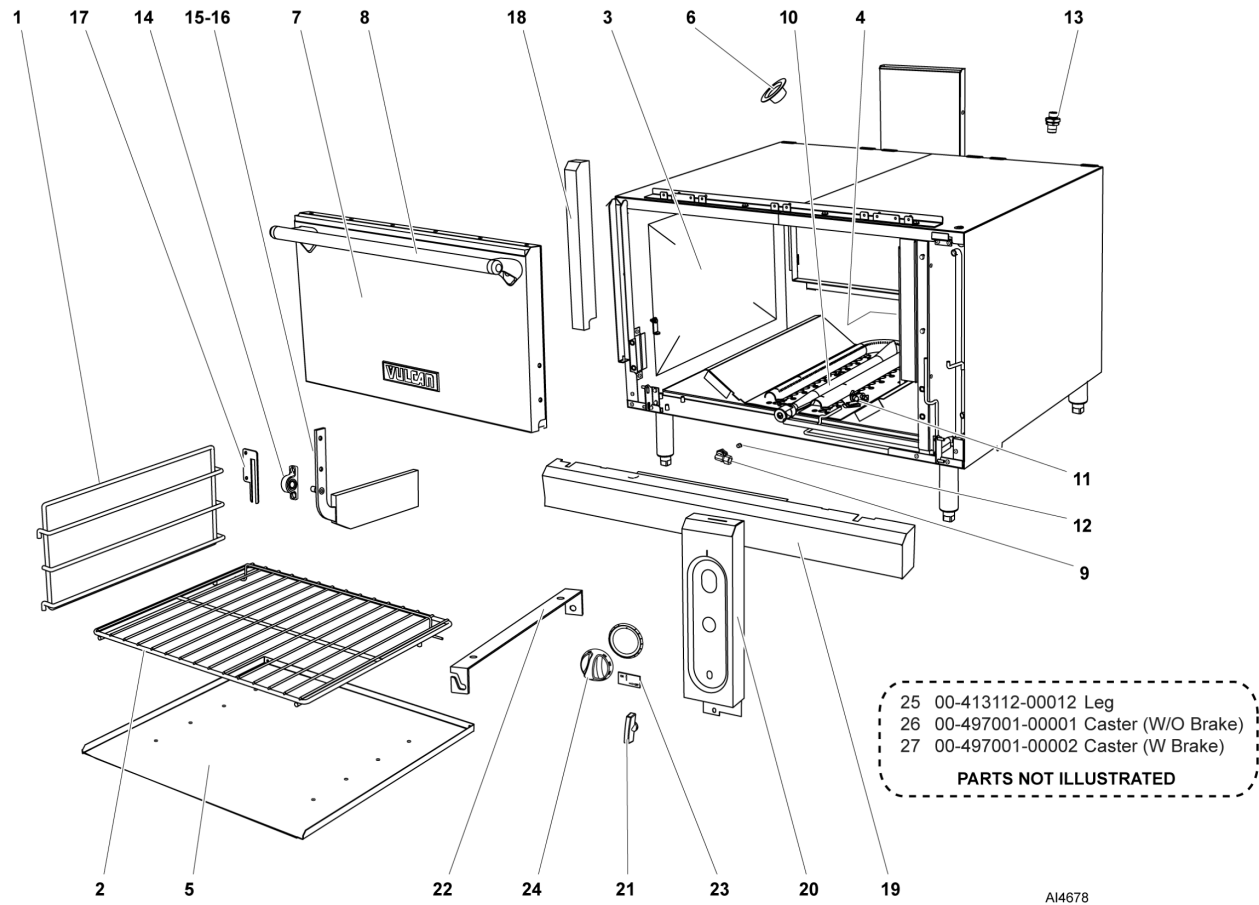

*Add "S" for Standard Oven Base on
36" Models.

*Add "C" for Convection Oven Base on
36" Models.

Table of Contents

5	"B" MODEL 36", 24", 18", 12" CABINET BASE
7	"S" MODEL OVEN
9	"S" MODEL GAS MANIFOLD ASSY
11	"C" MODEL OVEN
13	"C" MODEL GAS MANIFOLD ASSY
15	36", 24" & 12" OPEN TOP BURNER
17	36"- 4 & 18"- 2 OPEN TOP BURNER
19	36" & 24" CHAR BROILER
21	36" & 18" FRENCH TOP RADIAL FIN HOT TOP
23	36", 24" & 18" THERMO CONTROL GRIDDLE TOP
25	36", 24" & 18" MANUAL CONTROL GRIDDLE TOP
27	36", 24", 18" & 12" WORK TOP
29	36" AND 18" STEP UP OPEN TOP BURNER
31	36" 6 OPEN TOP STEP UP BURNER
33	STEP UP BURNER ASSEMBLY

AI4677

"B" MODEL 36", 24", 18", 12" CABINET BASE

"B" MODEL 36", 24", 18", 12" CABINET BASE

ILLUS.	PART NO.	NAME OF PART	AMT.
PL-AI4677			
1	00-958087-000G4	Door Assy. L/H (36" Base Cabinet Only).....	1
	00-958087-000G3	Door Assy. (24" Base Cabinet Only).....	1
	00-958087-000G2	Door Assy. (18" Base Cabinet Only).....	1
	00-958087-000G1	Door Assy. (12" Base Cabinet Only).....	1
2	00-958087-000G5	Door Assy. R/H.....	1
3	00-499740-00001	Bracket - Cabinet Door Magnet.....	1
4	00-497296-00001	Magnet - Door.....	2
5	00-499744-000G1	Support - Shelf.....	2
6	00-499747-00001	Shelf (36" Base Cabinet Only).....	1
	00-499747-00002	Shelf (24" Base Cabinet Only).....	1
	00-499747-00003	Shelf (18" Base Cabinet Only).....	1
7	00-408615-00021	Handle - Door Keeler R3122.....	2