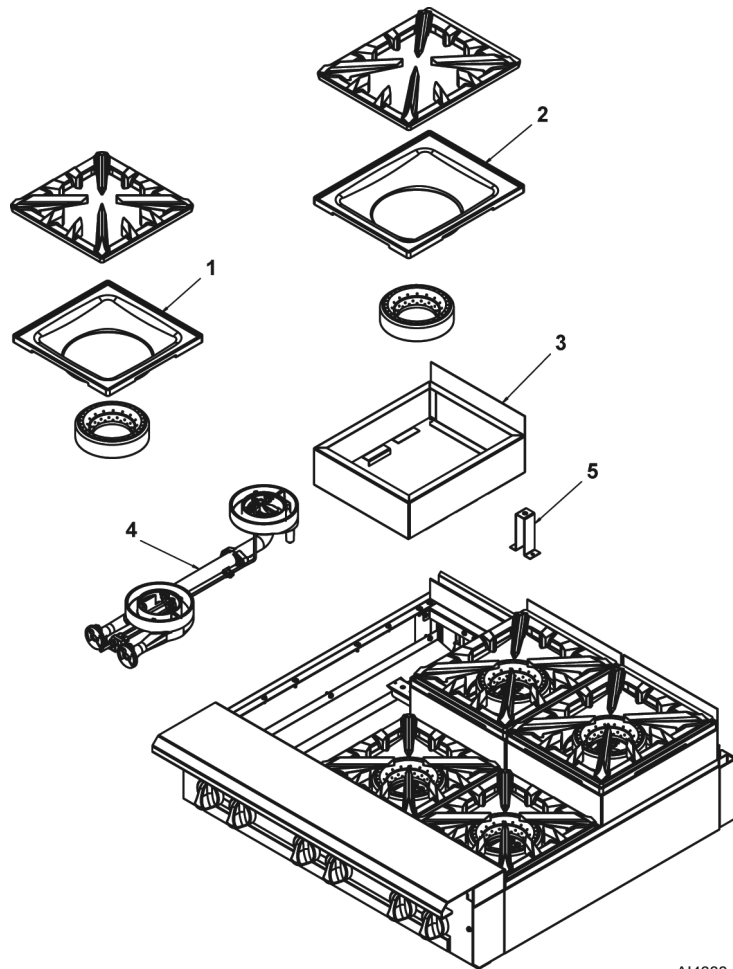

36", 24", 18" & 12" WORK TOP

36", 24", 18" & 12" WORK TOP

ILLUS.	PART NO.	NAME OF PART	AMT.
	PL-AI4686		
1	00-497984-00001	Retainer - Grate.....	2
2	00-499615-00002	Deflector - Rear (SST) 36" Work Top.....	1
	00-956725-00002	Deflector - Rear (SST) 24" Work Top.....	1
	00-956697-00002	Deflector - Rear (SST) 18" Work Top.....	1
	00-499935-00002	Deflector - Rear (SST) 12" Work Top.....	1
3	FP-012-02	Fitting - Tube 1/2 TBG X 3/8 MPT.....	1
4	00-426509-00010	Tube - Flex 1/2" O.D. 10" Lg.....	1
5	00-957590-00001	Cover Manifold 36" Work Top.....	1
	00-957572-00001	Cover Manifold 24" Work Top.....	1
	00-957566-00001	Cover - Manifold 18" Work Top.....	1
	00-957558-00001	Cover - Manifold 12" Work Top.....	1
6	00-956639-000G1	Work Top Assy. 36".....	1
	00-956639-000G2	Work Top Assy. 24".....	1
	00-956639-000G3	Work Top Assy. 18".....	1
	00-956639-000G4	Work Top Assy. 12".....	1
7	00-499555-00001	Disconnect - Gas Female.....	1
8	00-499047-00001	Bracket - Disconnect.....	1
9	00-499425-000G1	Front Top Assy. 36" Work Top.....	1
	00-957235-000G1	Front Top Assy - Condiment Rail 36" Work Top.....	1
	00-956705-000G1	Front Top Assy. 24" Work Top.....	1
	00-957357-000G1	Front Top Assy. - Condiment Rail 24" Work Top.....	1
	00-956658-000G1	Front Top Assy 18" Work Top.....	1
	00-499966-000G1	Front Top Assy. 12" Work Top.....	1
10	00-957067-000G1	Riser - Stub 36" W/Alum. Back.....	1
11	00-957066-000G1	Riser - Stub 24" W/Alum. Back.....	1
12	00-957065-000G1	Riser - Stub 18" W/Alum. Back.....	1
13	00-957064-000G1	Riser - Stub 12" W/Alum. Back.....	1

36" AND 18" STEP UP OPEN TOP BURNER

36" AND 18" STEP UP OPEN TOP BURNER

ILLUS. PL-AI4687	PART NO.	NAME OF PART	AMT.
1	00-957882-00001	Bowl - Front 18" Step Up.....	2
2	00-957881-00001	Bowl - Rear 18" Step Up.....	2
3	00-957877-000G1	Frame - 18" Step Up.....	2