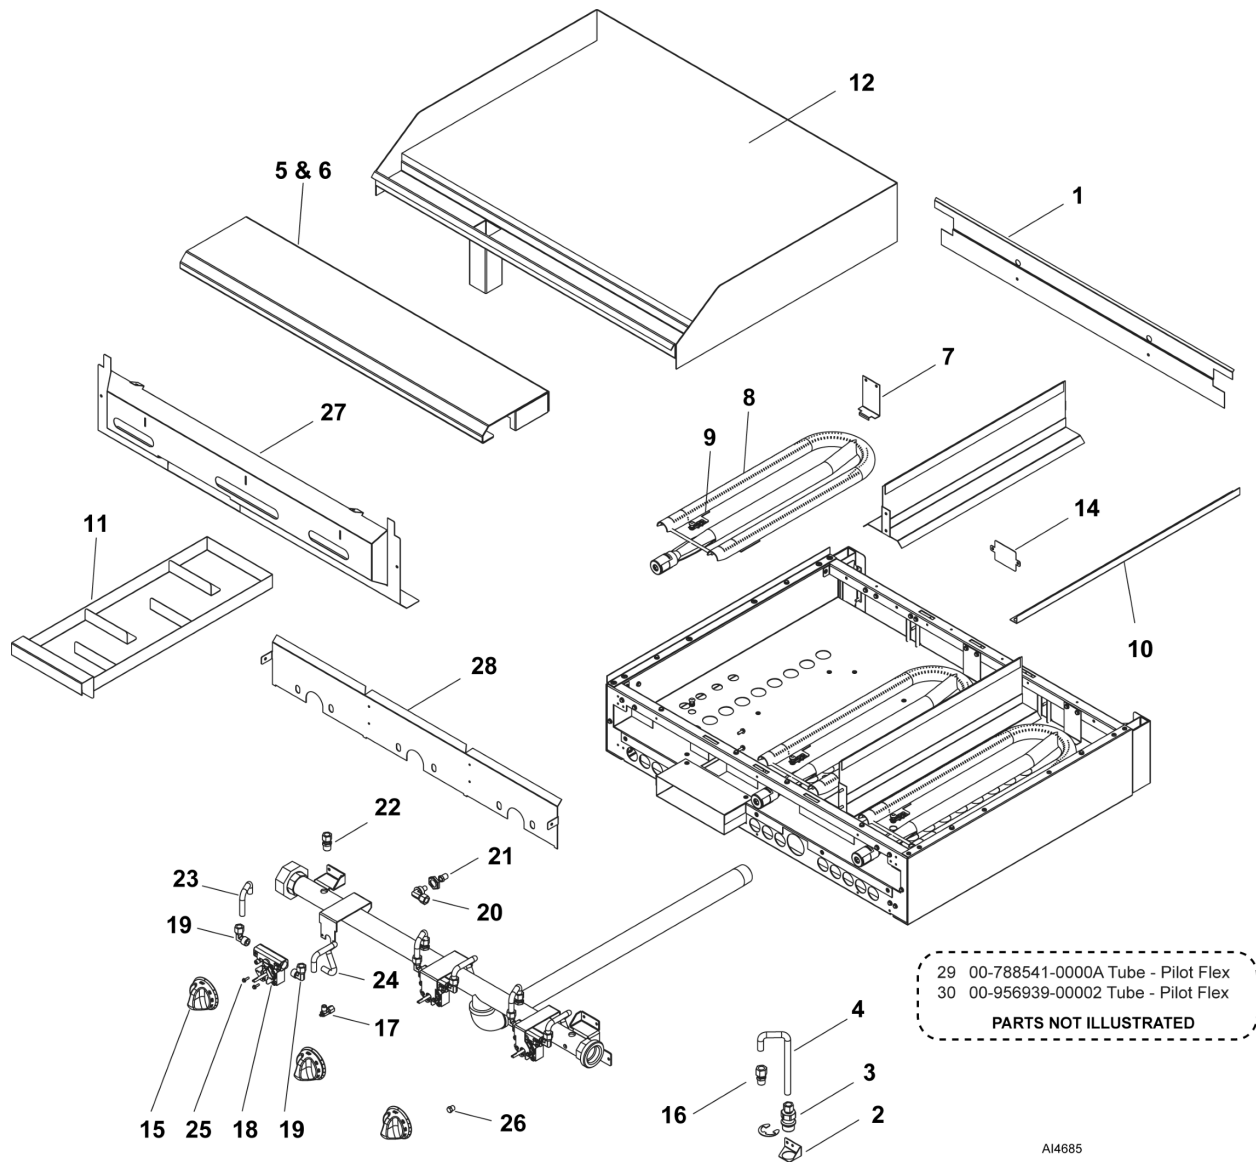

36", 24" & 18" THERMO CONTROL GRIDDLE TOP

36", 24" & 18" THERMO CONTROL GRIDDLE TOP

ILLUS.	PART NO.	NAME OF PART	AMT.
1	00-957961-00001	Panel - Rear Closure 36" (Alum.) 36" Griddle Top.....	1
	00-957989-00001	Panel - Rear Closure 24" 24" Griddle Top.....	1
	00-957993-00001	Panel - Rear Closure 18" 18" Griddle Top.....	AR
2	00-499047-00001	Bracket - Disconnect.....	1
3	00-499555-00001	Disconnect - Gas Female.....	1
4	00-426509-00010	Tube - Flex 1/2" O.D. 10" Lg.....	1
5	00-499425-000G1	Front Top Assy. 36" Griddle Top.....	1
	00-956705-000G1	Front Top Assy. 24" Griddle Top.....	1
	00-956658-000G1	Front Top Assy 18" Griddle Top.....	1
6	00-957235-000G1	Front Top Assy - Condiment Rail 36" Griddle Top.....	1
	00-957239-000G1	Front Top Slide Rail Assy. 36" Griddle Top.....	1
	00-957357-000G1	Front Top Assy. - Condiment Rail 24" Griddle Top.....	1
	00-957235-000G1	Front Top Assy - Condiment Rail 18" Griddle Top.....	1
7	00-499112-00001	Bracket - Griddle Burner Support.....	3
8	00-499635-00001	Griddle Burner Assy.....	3
9	00-413302-00001	Clip - Pilot Mounting.....	3
10	00-497984-00001	Retainer - Grate.....	2
11	00-957982-000G4	Grease Drawer Assy. 36" Griddle Top.....	1
	00-956709-000G4	Grease Drawer Assy. 24" Griddle Top.....	1
	00-956677-000G4	Grease Drawer Assy. 18" Griddle Top.....	1
12	00-499622-000G2	NLA - Obsolete--36" Griddle Assy.....	1
	00-499957-000G2	NLA - Obsolete--24" Griddle Assy.....	1
	00-956674-000G2	NLA - Obsolete--18" Griddle Assy.....	1
13	00-957170-000G1	Griddle Baffle Assy. Center (Not Shown).....	2
14	00-956662-00001	Cover - Rear Manifold.....	1
	00-956710-00001	Cover - Hot Top 24" Griddle.....	1
15	00-499488-00002	Knob - Gas Thermostat.....	3
16	FP-012-02	Fitting - Tube 1/2 TBG X 3/8 MPT.....	1
17	00-404193-00001	Valve - Pilot.....	3
18	00-499488-00001	Thermostat - Gas.....	3
19	FP-085-68	Fitting- Elbow (7/16 TBG X 3/8 MPT).....	6
20	00-404079-0000F	Nozzle.....	3
21	00-418051-0000F	Hood - Orifice.....	3
22	FP-085-42	Fitting - Tube (7/16 TBG X 3/8 MPT).....	3
23	00-426508-00006	Tube - Flex 7/16" O.D. 6" Lg.....	3
24	00-426508-00010	Tube - Flex 7/16" O.D. 10" Lg.....	3
25	SD-036-79	Self-Tapping Screw 6-32 x 1/2 Type TT Hex Hd. (SST).....	6
26	FP-085-53	Pipe Plug 1/8.....	1
27	00-957604-000G2	Cover - Manifold 36" Thermo Griddle (Condiment Rail).....	1
	00-957602-000G2	Cover - Manifold 24" Thermo Griddle (Condiment Rail).....	1
	00-957594-000G1	Cover - Manifold 18" Thermo Griddle.....	1
28	00-957396-00002	Baffle - Griddle.....	1
	00-957988-00002	Baffle - 24" Forward Griddle.....	1
	00-957992-00002	Baffle - 18" Forward Griddle.....	1
29	00-788541-0000A	Tube - Pilot, Flex (W/Tip).....	2
30	00-956939-00002	Tube - Pilot, Flex (W/Tip).....	1