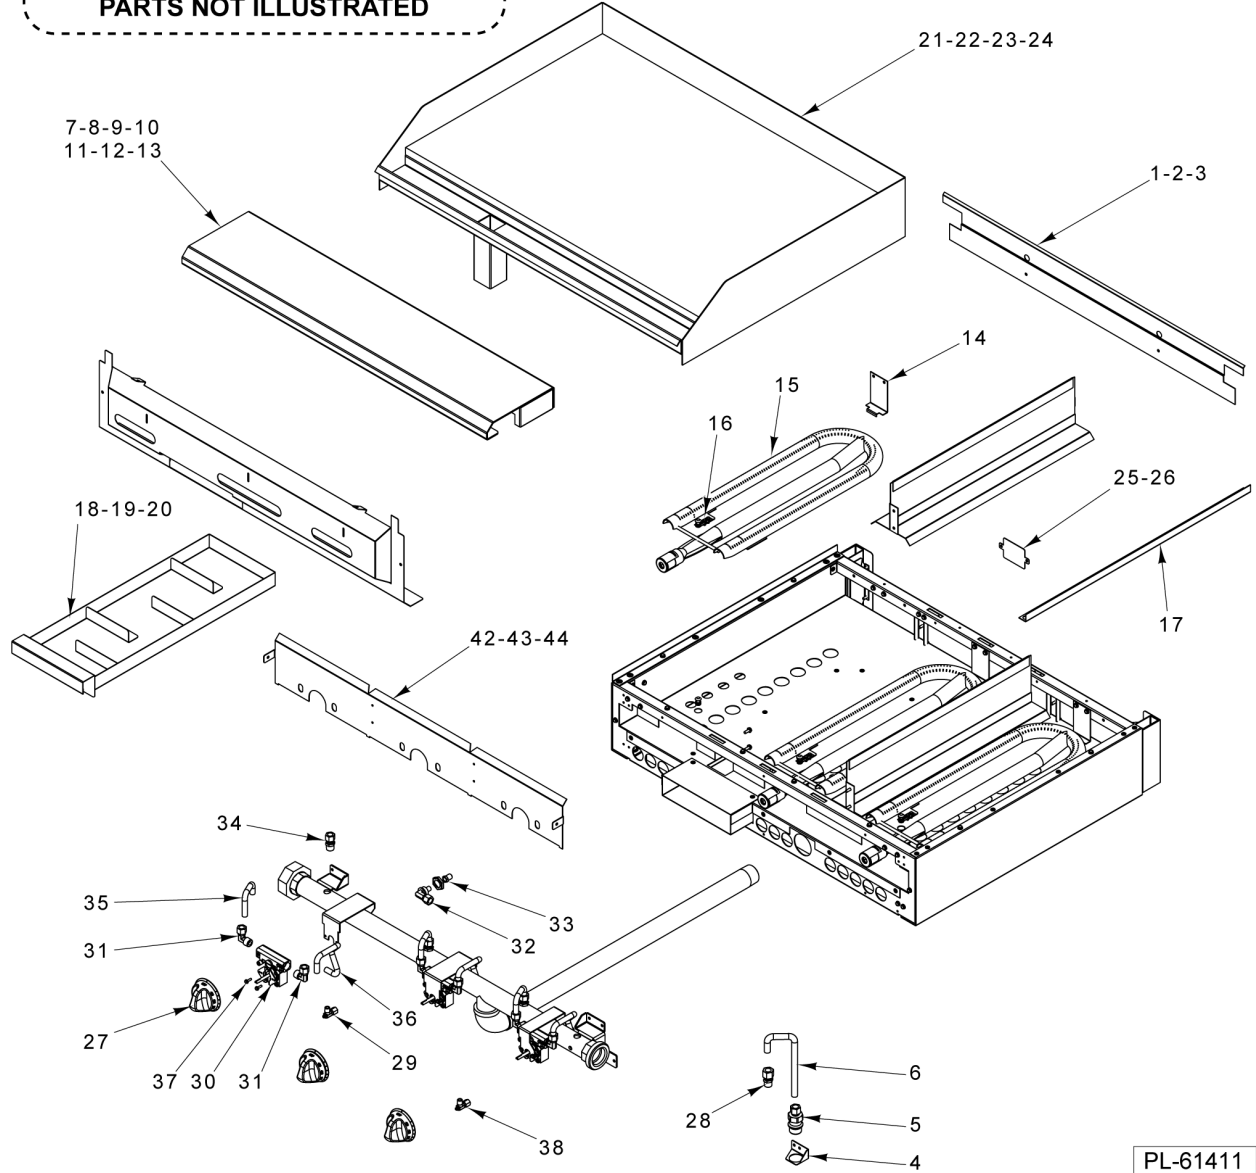

45 00-788541-0000A Tube - Pilot Flex
46 00-956939-00002 Tube - Pilot Flex

PARTS NOT ILLUSTRATED

18/24/36 IN THERMO CONTROL GRIDDLE TOP

18/24/36 IN THERMO CONTROL GRIDDLE TOP

ILLUS. PL-61411	PART NO.	NAME OF PART	AMT.
1	00-957961-00001	Panel - Rear Closure 36" (Alum.) (36" Griddle Top).....	1
2	00-957989-00001	Panel - Rear Closure 24" (24" Griddle Top).....	1
3	00-957993-00001	Panel - Rear Closure 18" (18" Griddle Top).....	AR
4	00-499047-00001	Bracket - Disconnect.....	1
5	00-499555-00001	Disconnect - Gas Female.....	1
6	00-426509-00010	Tube - Flex 1/2" O.D. 10" Lg.....	1
7	00-499425-000G1	Front Top Assy. (36" Griddle Top).....	1
8	00-956705-000G1	Front Top Assy. (24" Griddle Top).....	1
9	00-956658-000G1	Front Top Assy (18" Griddle Top).....	1
10	00-957235-000G1	Front Top Assy - Condiment Rail (36" Griddle Top).....	1
11	00-957239-000G1	Front Top Slide Rail Assy. (36" Griddle Top).....	1
12	00-957357-000G1	Front Top Assy. - Condiment Rail (24" Griddle Top).....	1
13	00-957235-000G1	Front Top Assy - Condiment Rail (18" Griddle Top).....	1
14	00-499112-00001	Bracket - Griddle Burner Support.....	3
15	00-499635-00001	Griddle Burner Assy.....	3
16	00-413302-00001	Clip - Pilot Mounting.....	3
17	00-497984-00001	Retainer - Grate.....	2
18	00-957982-000G4	Grease Drawer Assy. (36" Griddle Top).....	1
19	00-956709-000G4	Grease Drawer Assy. (24" Griddle Top).....	1
20	00-956677-000G4	Grease Drawer Assy. (18" Griddle Top).....	1
21	00-499622-000G2	36 In Griddle Assy.....	1
22	00-499957-000G2	24 In Griddle Assy.....	1
23	00-956674-000G2	18 In Griddle Assy.....	1
24	00-957170-000G1	Griddle Baffle Assy. Center.....	2
25	00-956662-00001	Cover - Rear Manifold.....	1
26	00-956710-00001	Cover - Hot Top 24" Griddle.....	1
27	00-499488-00002	Knob - Gas Thermostat.....	3
28	FP-012-02	Fitting - Tube 1/2 TBG X 3/8 MPT.....	1
29	00-404193-00001	Valve - Pilot.....	3
30	00-499488-00001	Thermostat - Gas.....	3
31	FP-085-68	Fitting- Elbow (7/16 TBG X 3/8 MPT).....	6
32	00-404079-0000F	Nozzle.....	3
33	00-418051-0000F	Hood - Orifice.....	3
34	FP-085-42	Fitting - Tube (7/16 TBG X 3/8 MPT).....	3
35	00-426508-00006	Tube - Flex 7/16" O.D. 6" Lg.....	3
36	00-426508-00010	Tube - Flex 7/16" O.D. 10" Lg.....	3
37	SD-036-79	Self-Tapping Screw 6-32 x 1/2 Type TT Hex Hd. (SST).....	6
38	FP-085-53	Pipe Plug 1/8.....	1
39	00-957604-000G2	Cover - Manifold 36" Thermo Griddle (Condiment Rail).....	1
40	00-957602-000G2	Cover - Manifold 24" Thermo Griddle (Condiment Rail).....	1
41	00-957594-000G1	Cover - Manifold 18" Thermo Griddle.....	1
42	00-957396-00002	Baffle - Griddle.....	1
43	00-957988-00002	Baffle - 24" Forward Griddle.....	1
44	00-957992-00002	Baffle - 18" Forward Griddle.....	1
45	00-788541-0000A	Tube - Pilot, Flex (W/Tip).....	2
46	00-956939-00002	Tube - Pilot, Flex (W/Tip).....	1