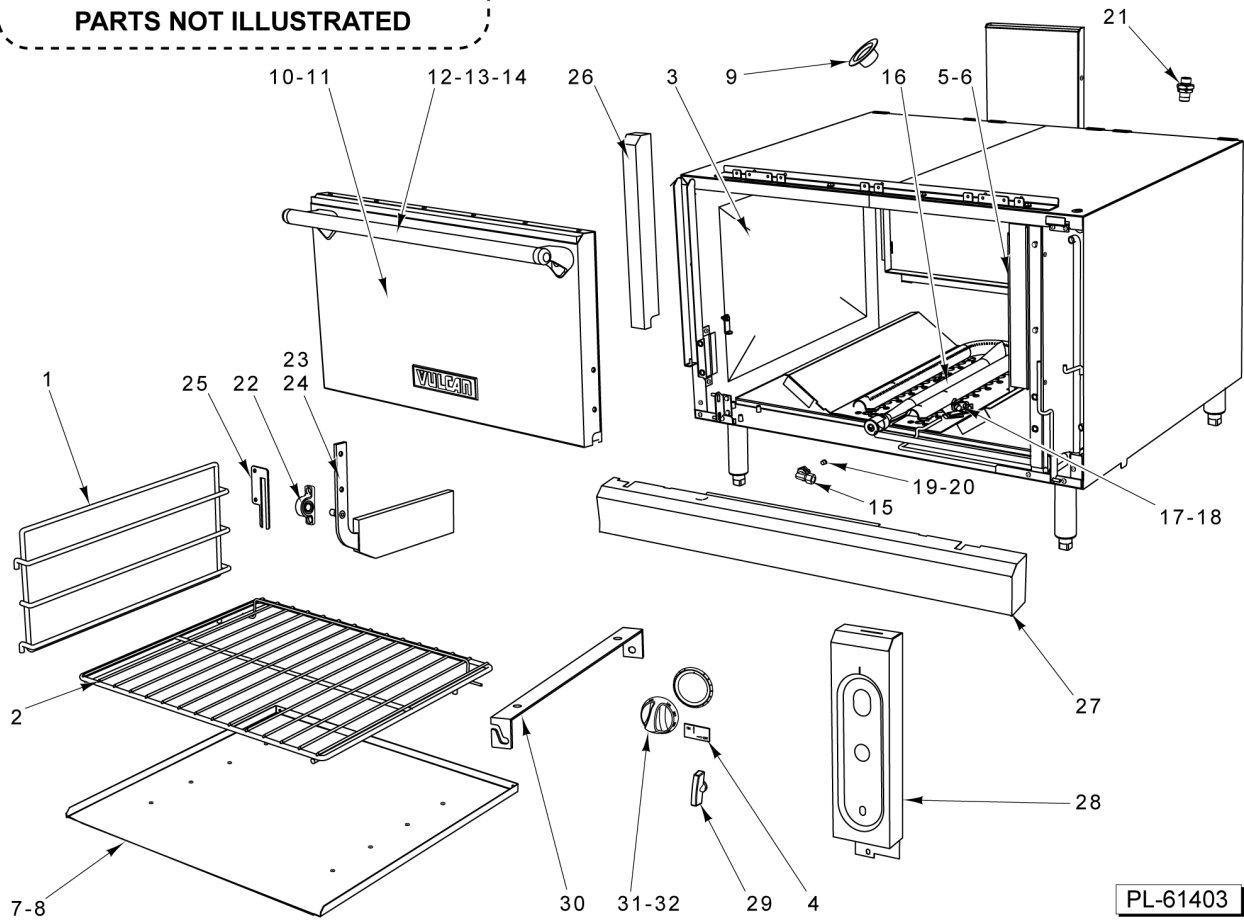

33	00-413112-00012	Leg
34	00-497001-00001	Caster W/O Brake
35	00-497001-00002	Caster W/ Brake
36	00-499516-000G1	Flue Assy.
37	00-499667-00001	Plate - Hearth

PARTS NOT ILLUSTRATED

S MODEL OVEN

S MODEL OVEN

ILLUS. PL-61403	PART NO.	NAME OF PART	AMT.
1	00-499468-00001	Support - Wire Rack.....	2
2	00-499517-00002	Rack, Oven.....	1
3	00-499467-00001	Oven - Side Liner R/H (Porcelain).....	1
4	00-414708-00001	Plate - On-Off.....	1
5	00-499467-00002	Oven - Side Liner L/H (Porcelain).....	1
6	00-499467-00004	Oven - Side Liner L/H (SST).....	1
*7	00-499800-000G1	Bottom Liner (Porcelain).....	1
8	00-499800-000G2	Bottom Liner (SST).....	1
*9	00-405930-00001	Eyelet - Brass.....	1
10	00-499513-000G3	Door W/O Handle.....	1
11	00-499513-000G4	Door W/O Handle (SST).....	1
12	00-956635-00001	Handle - Oven Door.....	1
13	SD-032-07	Self-Tapping Screw 10-24 x 1/2 Hex Washer Hd., Type TT.....	2
14	NS-047-70	Lock Nut 10-24 Hex.....	2
15	00-404079-0000F	Nozzle, 90 Deg. Burner.....	1
16	00-497891-00001	Burner - Oven.....	1
17	00-412787-00001	Pilot - Oven (NAT).....	1
18	00-412787-00002	Pilot - Oven (LP).....	1
19	00-010901-00031	Orifice - Spud (31 Drill) (Sea Level - 2499 Ft.)(NAT).....	1
20	00-010901-00047	Orifice - Spud (47 Drill) (Sea Level - 2499 Ft.) (LP).....	1
21	00-499554-00001	Disconnect - Main Male Q.....	1
22	00-497906-00001	Bearing - Pillow Block.....	2
23	00-499512-000G3	Counterweight - Oven L.H.....	1
24	00-499512-000G4	Counterweight - Oven R.H.....	1
25	00-499452-00001	Coverplate.....	1
26	00-958353-00001	Cover - Moulian Panel.....	1
27	00-958470-000G1	Kick Panel.....	1
28	00-499507-00001	Panel - Oven Control.....	1
29	00-413157-00001	Knob - Shut Off.....	1
30	00-497883-00001	Bracket - Thermostat Bulb.....	1
31	00-499168-00001	Knob - Oven 650 Deg. F.....	1
32	00-922511	Knob.....	1
33	00-413112-00012	Leg - Plate Mount (6 In.).....	4
34	00-497001-00001	Caster W/O Brake (5 In.).....	AR
35	00-497001-00002	Caster W/ Brake, Swivel (5 In.).....	AR
36	00-499516-000G1	Flue Assy.....	1
37	00-499667-00001	Plate - Hearth.....	1

* No Longer Available