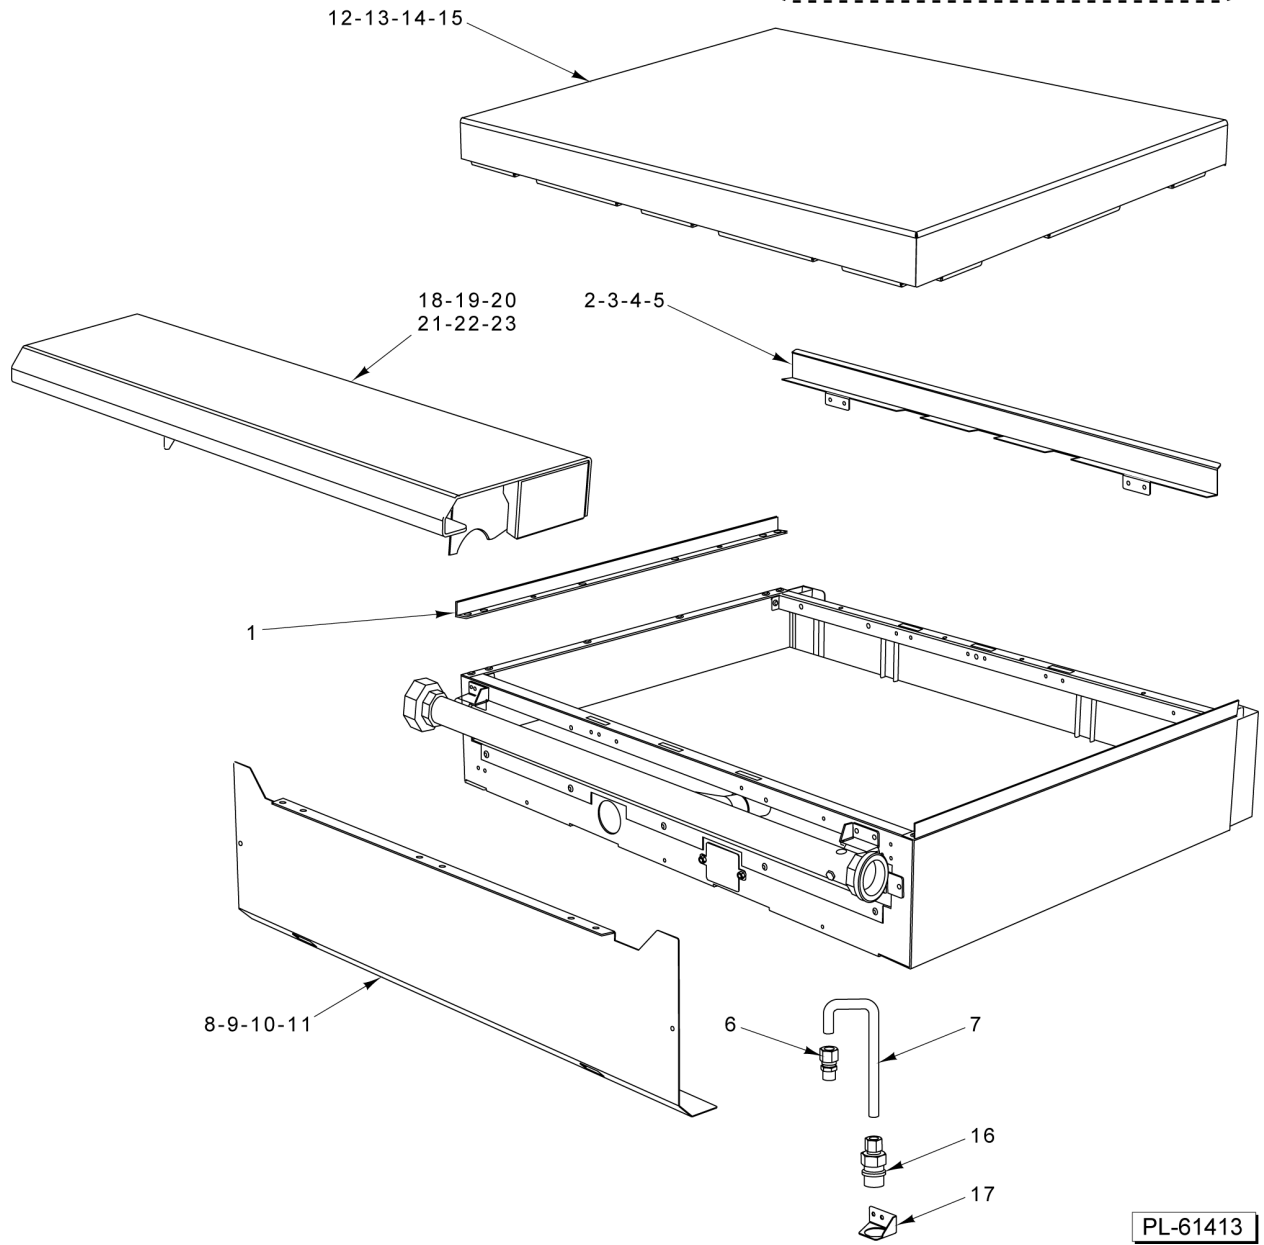

24	00-957067-000G1	Riser - Stub 36 In
25	00-957066-000G1	Riser - Stub 24 In
26	00-957065-000G1	Riser - Stub 18 In
27	00-957064-000G1	Riser - Stub 12 In

2. **PARTS NOT ILLUSTRATED**

12/18/24/36 IN WORK TOP

12/18/24/36 IN WORK TOP

ILLUS. PL-61413	PART NO.	NAME OF PART	AMT.
1	00-497984-00001	Retainer - Grate.....	2
2	00-499615-00002	Deflector - Rear (SST) (36" Work Top).....	1
3	00-956725-00002	Deflector - Rear (SST) (24" Work Top).....	1
4	00-956697-00002	Deflector - Rear (SST) (18" Work Top).....	1
5	00-499935-00002	Deflector - Rear (SST) (12" Work Top).....	1
6	FP-012-02	Fitting - Tube 1/2 TBG X 3/8 MPT.....	1
7	00-426509-00010	Tube - Flex 1/2" O.D. 10" Lg.....	1
8	00-957590-00001	Cover Manifold (36" Work Top).....	1
9	00-957572-00001	Cover Manifold (24" Work Top).....	1
10	00-957566-00001	Cover - Manifold (18" Work Top).....	1
11	00-957558-00001	Cover - Manifold (12" Work Top).....	1
12	00-956639-000G1	Work Top Assy. 36".....	1
13	00-956639-000G2	Work Top Assy. 24".....	1
14	00-956639-000G3	Work Top Assy. 18".....	1
15	00-956639-000G4	Work Top Assy. 12".....	1
16	00-499555-00001	Disconnect - Gas Female.....	1
17	00-499047-00001	Bracket - Disconnect.....	1
18	00-499425-000G1	Front Top Assy. (36" Work Top).....	1
19	00-957235-000G1	Front Top Assy - Condiment Rail (36" Work Top).....	1
20	00-956705-000G1	Front Top Assy. (24" Work Top).....	1
21	00-957357-000G1	Front Top Assy. - Condiment Rail (24" Work Top).....	1
22	00-956658-000G1	Front Top Assy (18" Work Top).....	1
23	00-499966-000G1	Front Top Assy. (12" Work Top).....	1
24	00-957067-000G1	Riser - Stub 36" W/Alum. Back.....	1
25	00-957066-000G1	Riser - Stub 24" W/Alum. Back.....	1
26	00-957065-000G1	Riser - Stub 18" W/Alum. Back.....	1
27	00-957064-000G1	Riser - Stub 12" W/Alum. Back.....	1