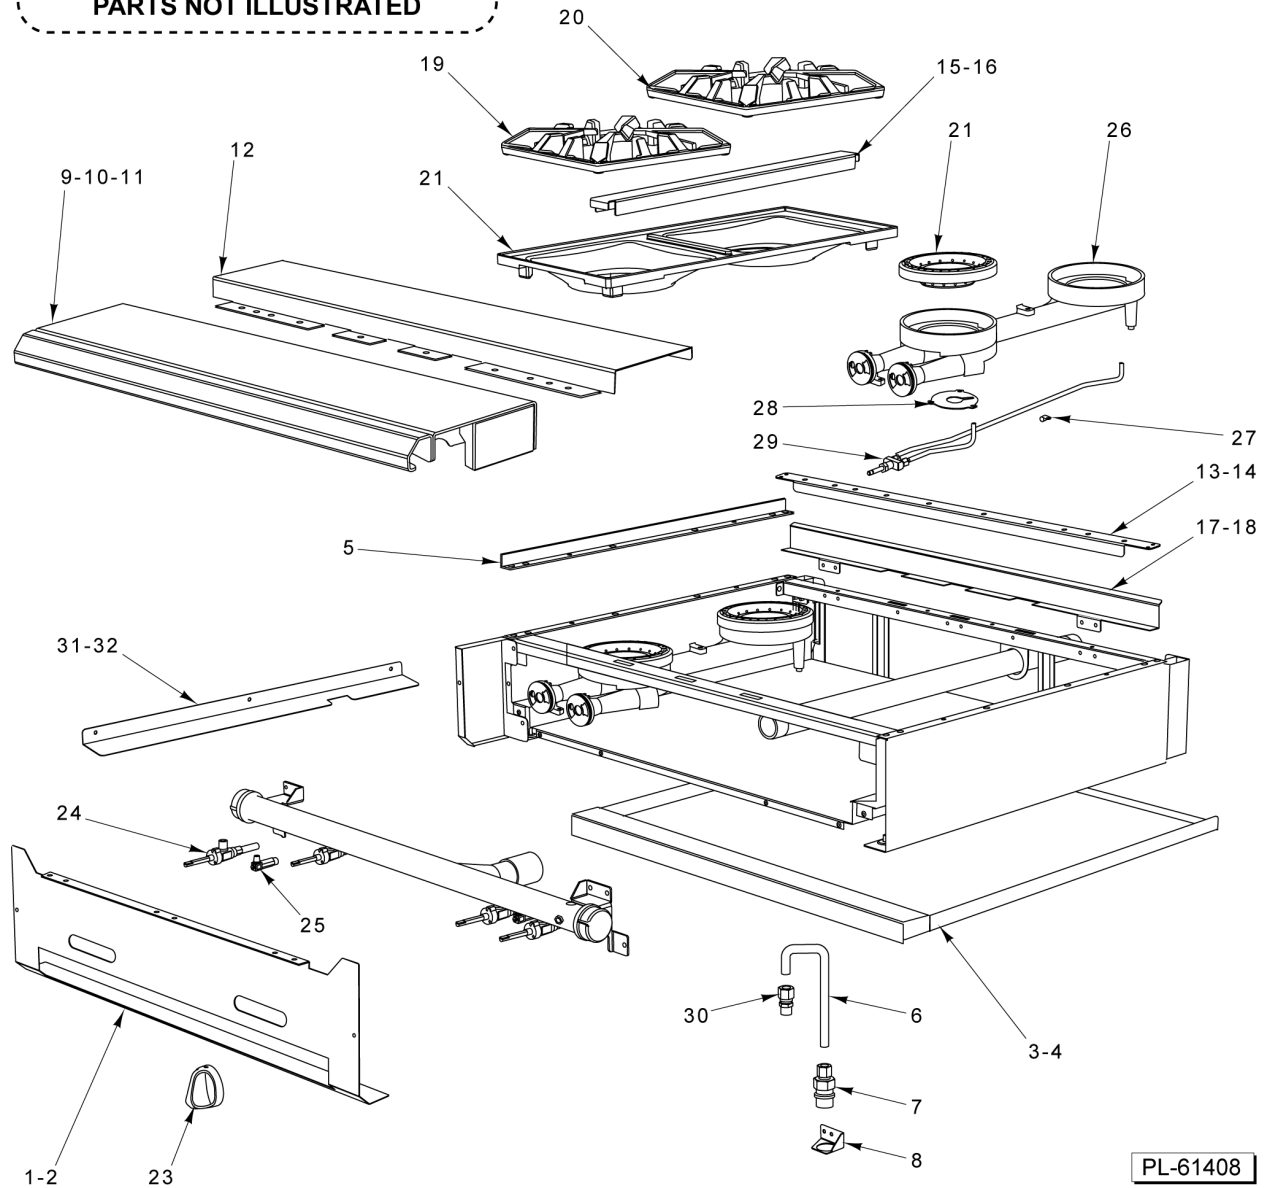

33 00-957067-000G1 Riser - Stub 36 In
34 00-957065-000G1 Riser - Stub 18 In
PARTS NOT ILLUSTRATED

36 IN - 4 & 18 IN - 2 OPEN TOP BURNER

36 IN - 4 & 18 IN - 2 OPEN TOP BURNER

ILLUS. PL-61408	PART NO.	NAME OF PART	AMT.
1	00-957573-00001	Manifold Cover 36" (4 Open Top Burner).....	1
2	00-957564-00001	Manifold Cover 18" (2 Open Top Burner).....	1
3	00-499006-000G2	Tray - Crumb (SST) 36" (4 Open Top Burner).....	1
4	00-956696-000G2	Tray - Crumb (SST) 18" (2 Open Top Burner).....	AR
5	00-497984-00001	Retainer - Grate.....	2
6	00-426509-00010	Tube - Flex 1/2" O.D. 10" Lg.....	1
7	00-499555-00001	Disconnect - Gas Female.....	1
8	00-499047-00001	Bracket - Disconnect.....	1
9	00-499425-000G1	Front Top Assy. 36" (4 Open Top Burner).....	1
10	00-957235-000G1	Front Top Assy - Condiment Rail 36" (4 Open Top Burner).....	4
11	00-956658-000G1	Front Top Assy 18" (2 Open Top Burner).....	AR
12	00-957239-000G1	Front Top Slide Rail Assy.....	4
13	00-499001-00004	Support - (4) OTB Burner (SST).....	1
14	00-956690-00001	Support - (2) OTB Burner (SST).....	1
15	00-499493-00001	Support - Grate (Alum.).....	1
16	00-499493-00002	Support - Grate (SST).....	1
17	00-499615-00002	Deflector - Rear (SST) 36" (4 Open Top Burner).....	1
18	00-956697-00002	Deflector - Rear (SST) 36" (4 Open Top Burner).....	1
19	00-959325-00001	Grate - Front 12 In.....	AR
20	00-959325-00002	Grate - Rear 12 In.....	AR
21	00-957372-00001	Bowl - 18" Double.....	AR
22	00-957343-00002	Burner - Head 6".....	AR
23	00-499712-00001	Knob - HD Burner.....	AR
24	00-957367-00001	Valve - Burner.....	AR
25	00-499970-00001	Valve - Pilot Quick Disconnect.....	AR
26	00-957398-000G1	Venturi Assy.....	1
27	00-402558-00004	Clip - Tubing.....	AR
28	00-958073-00001	Plate - Restrictor.....	1
29	00-959108-000G1	Pilot - Kit Open Top Burners.....	1
30	FP-012-02	Fitting - Tube 1/2 TBG X 3/8 MPT.....	1
31	00-499002-00003	Deflector - HD Splash L.H. (SST).....	1
32	00-499002-00004	Deflector - HD Splash R.H. (SST).....	1
33	00-957067-000G1	Riser - Stub 36" W/Alum. Back 36" (4 Open Top Burner).....	1
34	00-957065-000G1	Riser - Stub 18" W/Alum. Back 36" (4 Open Top Burner).....	1