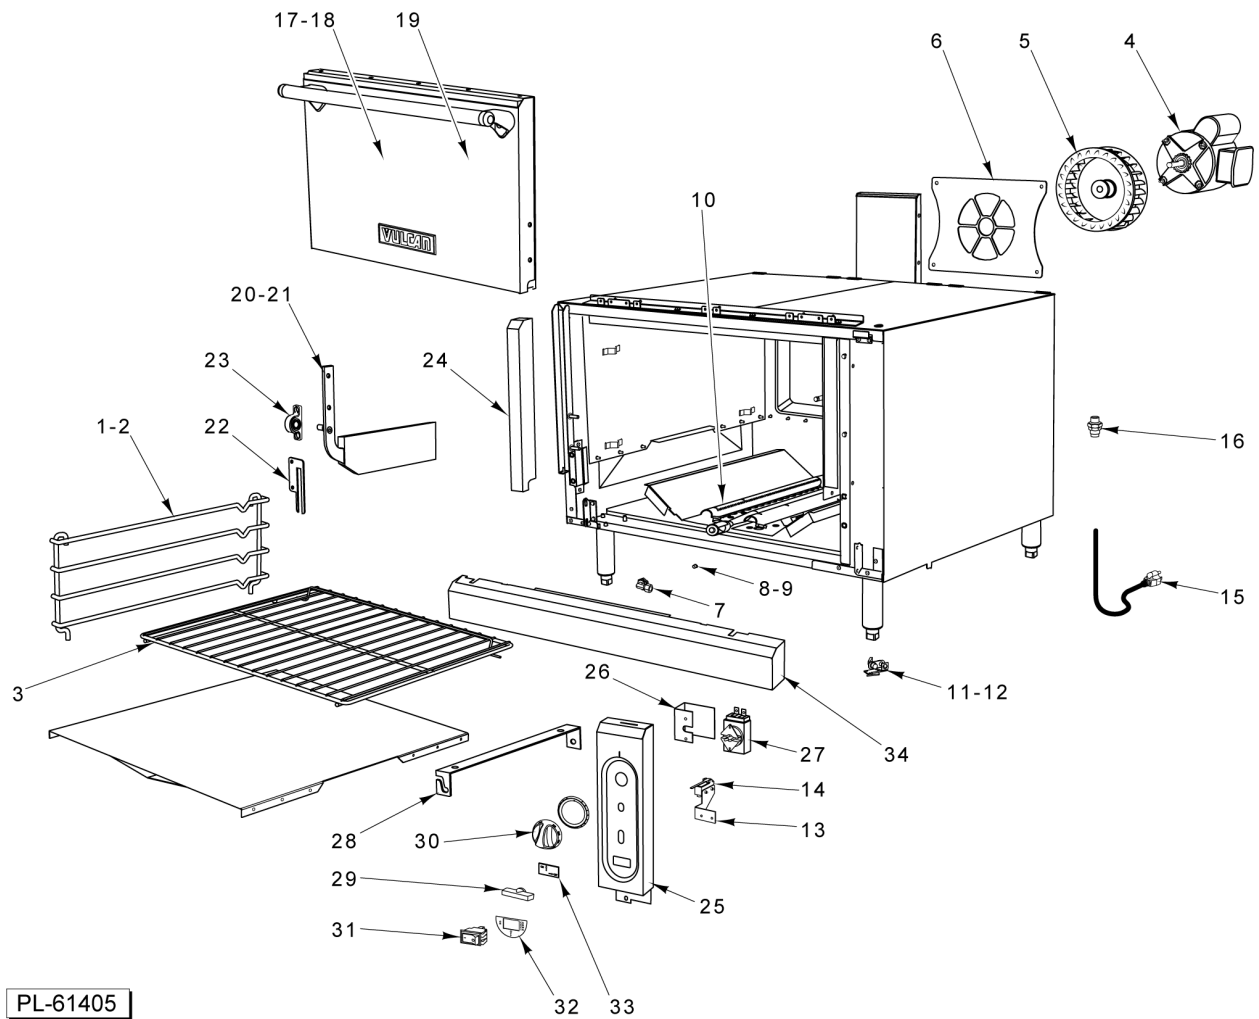

* No Longer Available

PL-61404

S MODEL GAS MANIFOLD ASSY

S MODEL GAS MANIFOLD ASSY

ILLUS.	PART NO.	NAME OF PART	AMT.
PL-61404			
1	00-426505-00036	Tube - Flex 1/4" O.D. 36" Lg.....	1
2	00-407522-00007	Thermosat - 550 Deg. F.....	1
3	00-407522-00008	Thermostat - 400-650 Deg. F.....	1
4	00-719971	Valve - Gas Manual Shut-Off.....	1
5	FP-035-54	Pipe - 3/8 X 2.250 (BLKSTL) (TBE).....	1
6	FP-012-21	Elbow 90 Deg. (1/8 Male Pipe x 1/4 Tube).....	2
7	00-719032	Union.....	1
8	FP-085-68	Fitting- Elbow (7/16 TBG X 3/8 MPT).....	1
9	FP-019-10	Tee - 3/8 X 3/8 X 3/8 (BLKSTL).....	1
10	00-404193-00001	Valve - Pilot 260 BROILER.....	1
11	00-719066	Bushing - Pipe 3/8 -1/8.....	1
12	SD-032-07	Self-Tapping Screw 10-24 x 1/2 Hex Washer Hd., Type TT.....	1
13	NS-044-09	Nut Assy. 10-24 Hex KEPS.....	1
14	FP-012-03	Fitting - Elbow 1/2 TBG X 3/8 MPT.....	1
15	SC-060-38	Cap Screw 1/4-20 X 5/8 Hex Hd.....	1
16	00-499465-00001	Bracket - Gas Mounting.....	1
17	00-426505-00009	Tube - Flex 1/4" O.D. 9" Lg.....	1
18	FP-035-46	Pipe 3/8 x 1 Lg. TBE.....	1
19	00-426509-00024	Tube - Flex 1/2" O.D. 24" Lg.....	1
20	00-426508-00048	Tube - Flex 7/16" O.D. 48" Lg.....	1
21	00-962067-0KIT1	Kit - Safety Valve Service (Before 4/1/19).....	1
22	00-962067-00001	Valve - Safety (Starting 4/1/19).....	1
23	00-412788-00048	Thermocouple 48".....	1
24	00-962017-00001	Heat Shield Assy.....	1