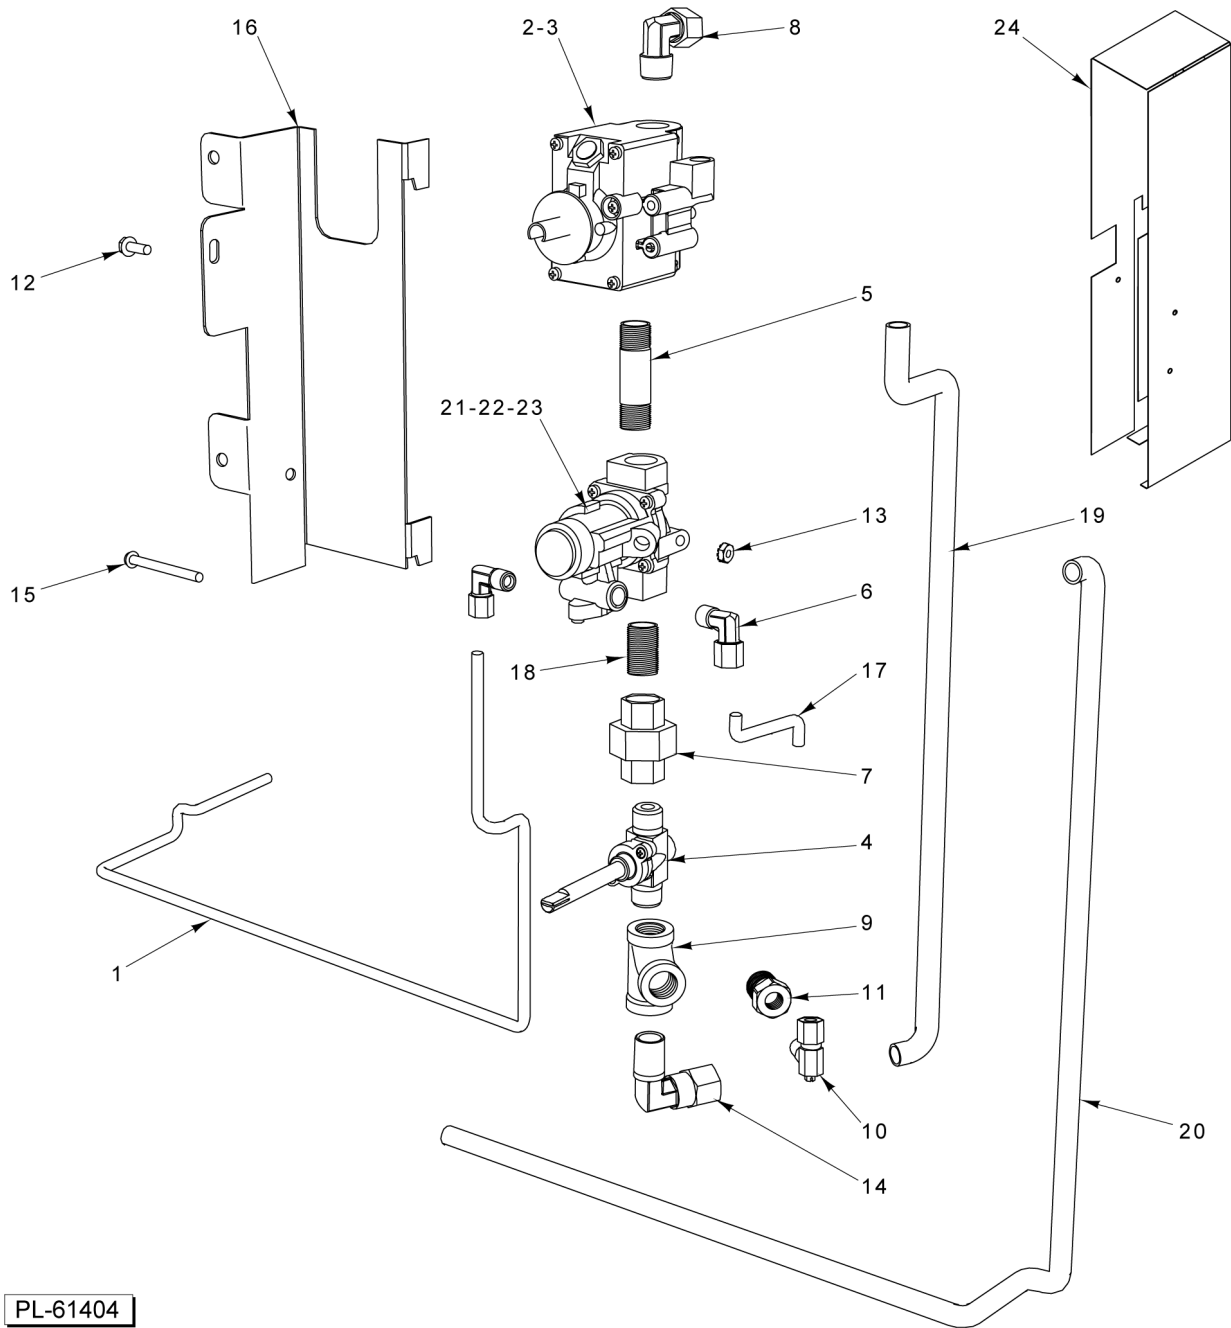

PL-61404

S MODEL GAS MANIFOLD ASSY

S MODEL GAS MANIFOLD ASSY

ILLUS.	PART NO.	NAME OF PART	AMT.
PL-61404			
1	00-426505-00036	Tube - Flex 1/4" O.D. 36" Lg.....	1
2	00-407522-00007	Thermosat - 550 Deg. F.....	1
3	00-407522-00008	Thermostat - 400-650 Deg. F.....	1
4	00-719971	Valve - Gas Manual Shut-Off.....	1
5	FP-035-54	Pipe - 3/8 X 2.250 (BLKSTL) (TBE).....	1
6	FP-012-21	Elbow 90 Deg. (1/8 Male Pipe x 1/4 Tube).....	2
7	00-719032	Union.....	1
8	FP-085-68	Fitting- Elbow (7/16 TBG X 3/8 MPT).....	1
9	FP-019-10	Tee - 3/8 X 3/8 X 3/8 (BLKSTL).....	1
10	00-404193-00001	Valve - Pilot 260 BROILER.....	1
11	00-719066	Bushing - Pipe 3/8 -1/8.....	1
12	SD-032-07	Self-Tapping Screw 10-24 x 1/2 Hex Washer Hd., Type TT.....	1
13	NS-044-09	Nut Assy. 10-24 Hex KEPS.....	1
14	FP-012-03	Fitting - Elbow 1/2 TBG X 3/8 MPT.....	1
15	SC-060-38	Cap Screw 1/4-20 X 5/8 Hex Hd.....	1
16	00-499465-00001	Bracket - Gas Mounting.....	1
17	00-426505-00009	Tube - Flex 1/4" O.D. 9" Lg.....	1
18	FP-035-46	Pipe 3/8 x 1 Lg. TBE.....	1
19	00-426509-00024	Tube - Flex 1/2" O.D. 24" Lg.....	1
20	00-426508-00048	Tube - Flex 7/16" O.D. 48" Lg.....	1
21	00-962067-0KIT1	Kit - Safety Valve Service (Before 4/1/19).....	1
22	00-962067-00001	Valve - Safety (Starting 4/1/19).....	1
23	00-412788-00048	Thermocouple 48".....	1
24	00-962017-00001	Heat Shield Assy.....	1