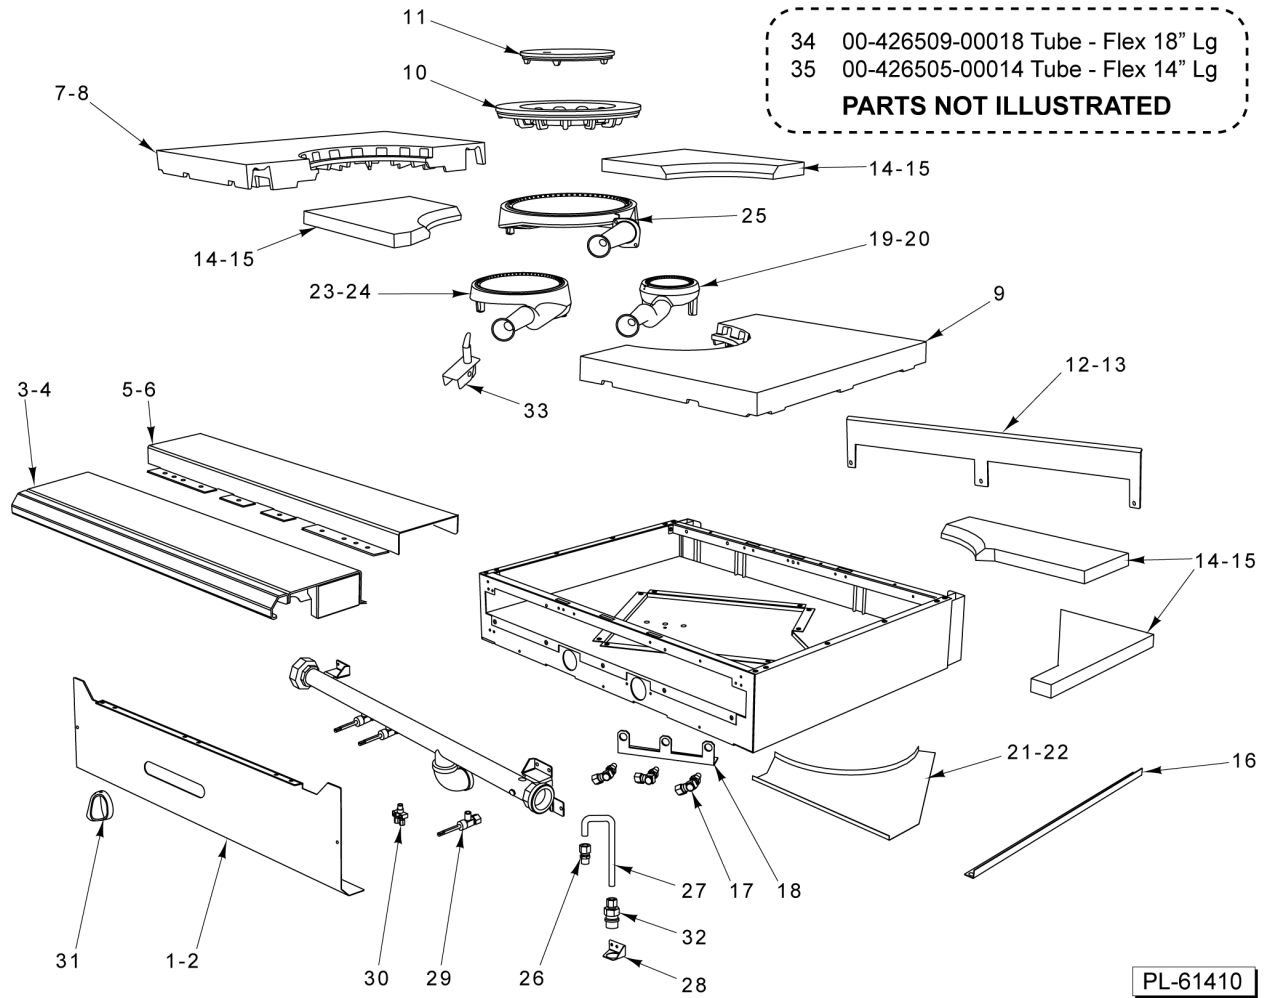

18/36 IN FRENCH TOP RADIAL FIN HOT TOP

18/36 IN FRENCH TOP RADIAL FIN HOT TOP

ILLUS.	PART NO.	NAME OF PART	AMT.
PL-61410			
1	00-957576-00001	Cover - Manifold W/Rail 36" Radial Fin. Hot Top.....	1
2	00-957563-00001	Cover Manifold 18" Radial Fin. Hot Top.....	1
3	00-499425-000G1	Front Top Assy. 36" Radial Fin. Hot Top.....	1
4	00-956658-000G1	Front Top Assy 18" Radial Fin. Hot Top.....	1
5	00-957235-000G1	Front Top Assy - Condiment Rail.....	1
6	00-957239-000G1	Front Top Slide Rail Assy.....	1
7	00-499814-00001	Casting - LH Radial Fin. 36" 36" Radial Fin. Hot Top.....	1
8	00-956800-00001	Casting - Radial Fin. 18" Radial Fin. Hot Top.....	1
9	00-499814-00002	Casting - RH Radial Fin. 36".....	1
10	00-400705-00001	Ring (Top).....	1
11	00-715211-000GR	Plate - Top.....	1
12	00-956809-00002	Deflector - Radial Fin. Rear 36" Radial Fin. Hot Top.....	1
13	00-956663-00001	Deflector - Radial Fin. 18" Radial Fin. Hot Top.....	1
14	00-956622-000G1	Brick Set 36" Radial Fin. Hot Top.....	1
15	00-956799-000G1	Brick Set 18" Radial Fin. Hot Top.....	1
16	00-497984-00001	Retainer - Grate.....	1
17	00-719383	Elbow 3/8 Orifice W/O Plug.....	1
18	00-499810-00002	Bracket - Pilot.....	1
19	00-957801-000G1	Burner - Inner, Radial Fin 36" Radial Fin. Hot Top.....	1
20	00-956794-00001	Burner - 18" Inner 18" Radial Fin. Hot Top.....	1
21	00-957946-000G1	Plate - Aeration Assy. 36" Radial Fin. Hot Top.....	1
22	00-957710-000G1	Plate - Aeration, Assy. 18" Radial Fin. Hot Top.....	1
23	00-409413-00001	Burner - Casting 36" Radial Fin. Hot Top.....	1
24	00-956793-00001	Burner - 18" Outer 18" Radial Fin. Hot Top.....	1
25	00-409412-000G1	Burner - Top Outer.....	1
26	FP-012-02	Fitting - Tube 1/2 TBG X 3/8 MPT.....	1
27	00-426509-00010	Tube - Flex 1/2" O.D. 10" Lg.....	1
28	00-499047-00001	Bracket - Disconnect.....	1
29	00-408379-00004	Valve - Burner (Top).....	3
30	00-957814-00001	Valve - Dual Pilot.....	1
31	00-499712-00001	Knob - HD Burner.....	3
32	00-499555-00001	Disconnect - Gas Female.....	1
33	00-409839-00003	Burner - Pilot.....	3
34	00-426509-00018	Tube - Flex 1/2" O.D. 18" Lg.....	3
35	00-426505-00014	Tube - Flex 1/4" O.D. 14" Lg.....	2