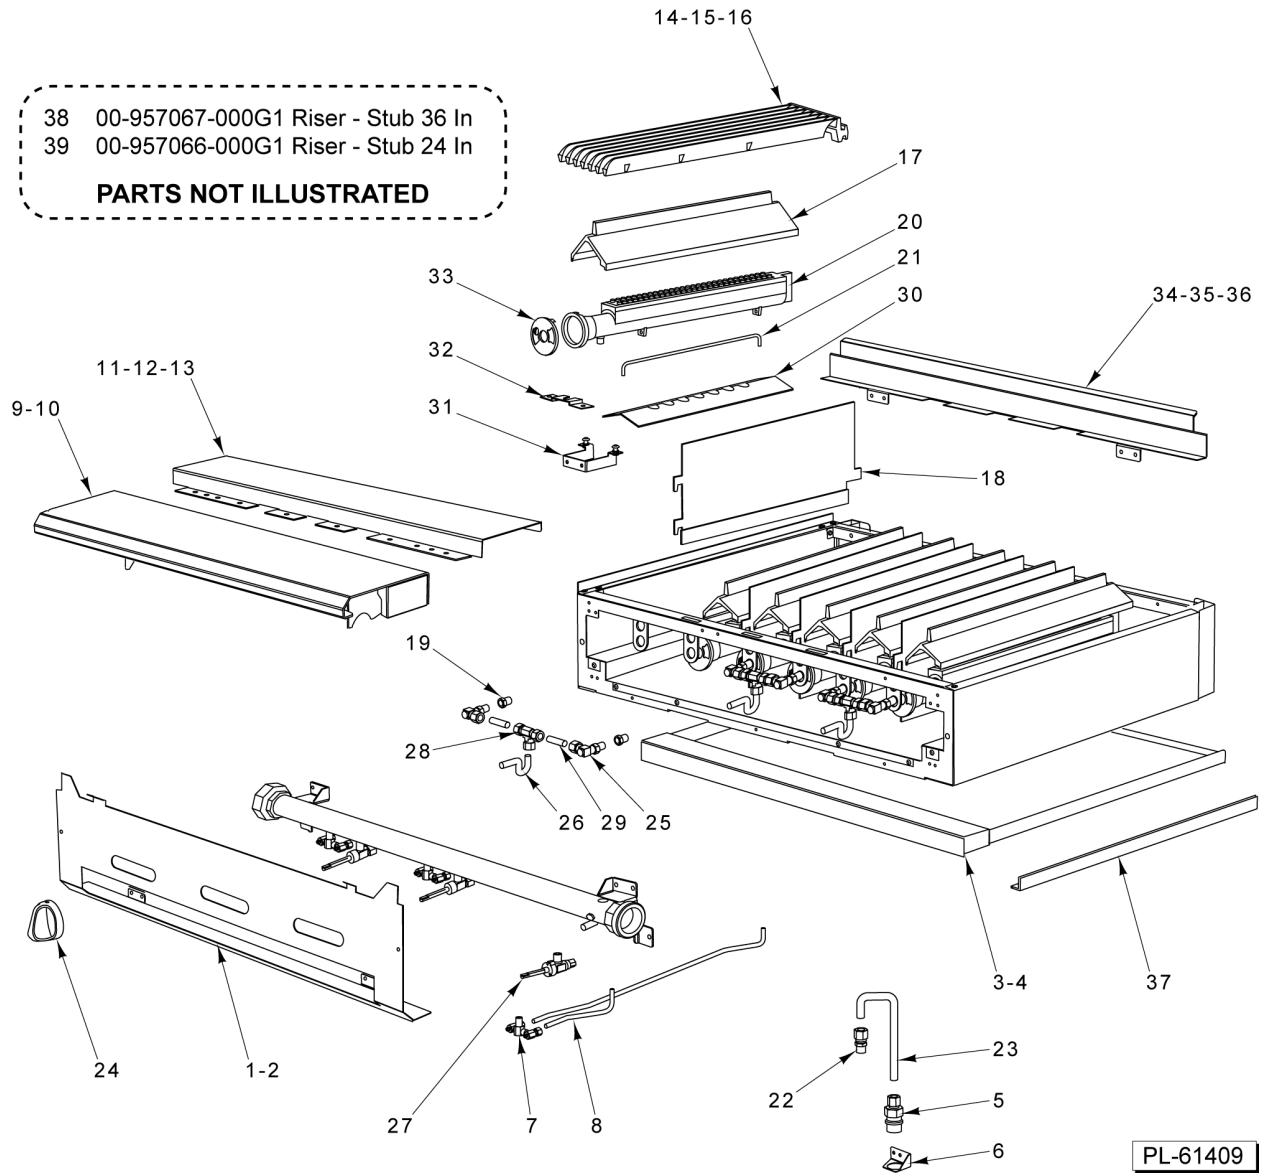

* No Longer Available

33 00-957067-000G1 Riser - Stub 36 In
 34 00-957065-000G1 Riser - Stub 18 In
PARTS NOT ILLUSTRATED

36 IN - 4 & 18 IN - 2 OPEN TOP BURNER

36 IN - 4 & 18 IN - 2 OPEN TOP BURNER

ILLUS. PL-61408	PART NO.	NAME OF PART	AMT.
1	00-957573-00001	Manifold Cover 36" (4 Open Top Burner).....	1
2	00-957564-00001	Manifold Cover 18" (2 Open Top Burner).....	1
3	00-499006-000G2	Tray - Crumb (SST) 36" (4 Open Top Burner).....	1
4	00-956696-000G2	Tray - Crumb (SST) 18" (2 Open Top Burner).....	AR
5	00-497984-00001	Retainer - Grate.....	2
6	00-426509-00010	Tube - Flex 1/2" O.D. 10" Lg.....	1
7	00-499555-00001	Disconnect - Gas Female.....	1
8	00-499047-00001	Bracket - Disconnect.....	1
9	00-499425-000G1	Front Top Assy. 36" (4 Open Top Burner).....	1
10	00-957235-000G1	Front Top Assy - Condiment Rail 36" (4 Open Top Burner).....	4
11	00-956658-000G1	Front Top Assy 18" (2 Open Top Burner).....	AR
12	00-957239-000G1	Front Top Slide Rail Assy.....	4
13	00-499001-00004	Support - (4) OTB Burner (SST).....	1
14	00-956690-00001	Support - (2) OTB Burner (SST).....	1
15	00-499493-00001	Support - Grate (Alum.).....	1
16	00-499493-00002	Support - Grate (SST).....	1
17	00-499615-00002	Deflector - Rear (SST) 36" (4 Open Top Burner).....	1
18	00-956697-00002	Deflector - Rear (SST) 36" (4 Open Top Burner).....	1
19	00-959325-00001	Grate - Front 12 In.....	AR
20	00-959325-00002	Grate - Rear 12 In.....	AR
21	00-957372-00001	Bowl - 18" Double.....	AR
22	00-957343-00002	Burner - Head 6".....	AR
23	00-499712-00001	Knob - HD Burner.....	AR
24	00-957367-00001	Valve - Burner.....	AR
25	00-499970-00001	Valve - Pilot Quick Disconnect.....	AR
26	00-957398-000G1	Venturi Assy.....	1
27	00-402558-00004	Clip - Tubing.....	AR
28	00-958073-00001	Plate - Restrictor.....	1
29	00-959108-000G1	Pilot - Kit Open Top Burners.....	1
30	FP-012-02	Fitting - Tube 1/2 TBG X 3/8 MPT.....	1
31	00-499002-00003	Deflector - HD Splash L.H. (SST).....	1
32	00-499002-00004	Deflector - HD Splash R.H. (SST).....	1
33	00-957067-000G1	Riser - Stub 36" W/Alum. Back 36" (4 Open Top Burner).....	1
34	00-957065-000G1	Riser - Stub 18" W/Alum. Back 36" (4 Open Top Burner).....	1