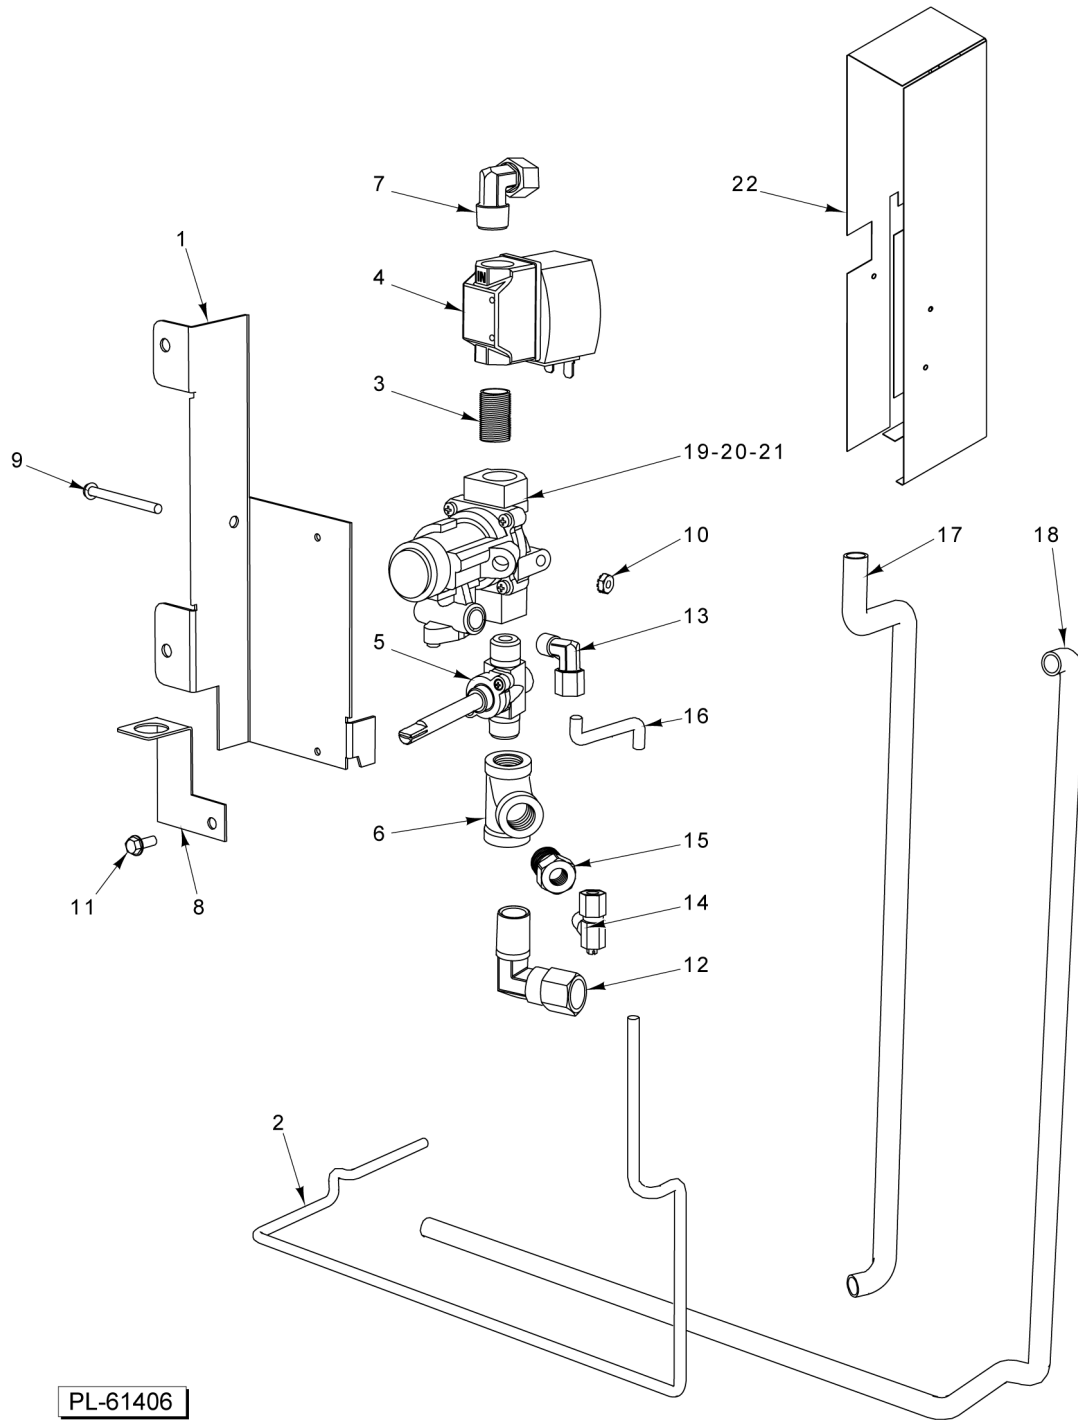

C MODEL GAS MANIFOLD ASSY

C MODEL GAS MANIFOLD ASSY

ILLUS.	PART NO.	NAME OF PART	AMT.
1	00-499651-00003	Bracket - Mounting Gas (Convection).....	1
2	00-426505-00036	Tube - Flex 1/4" O.D. 36" Lg.....	1
3	FP-035-47	PIPE - 3/8 X 1.125 (TBE) (BLKSTL).....	1
4	00-428045-00001	Gas Solenoid Valve.....	1
5	00-719971	Valve - Gas Manual Shut-Off.....	1
6	FP-019-10	Tee - 3/8 X 3/8 X 3/8 (BLKSTL).....	1
7	FP-085-68	Fitting- Elbow (7/16 TBG X 3/8 MPT).....	1
8	00-956615-00002	Bracket - Manifold Support.....	1
9	SC-060-38	Cap Screw 1/4-20 X 5/8 Hex Hd.....	1
10	NS-044-09	Nut Assy. 10-24 Hex KEPS.....	1
11	SD-032-07	Self-Tapping Screw 10-24 x 1/2 Hex Washer Hd., Type TT.....	1
12	FP-012-03	Fitting - Elbow 1/2 TBG X 3/8 MPT.....	1
13	FP-012-21	Elbow 90 Deg. (1/8 Male Pipe x 1/4 Tube).....	1
14	00-404193-00001	Valve - Pilot.....	1
15	FP-026-04	Bushing - Pipe 3/8 to 1/8.....	1
16	00-426505-00006	Tube - Flex (1/4 x 6 In.).....	1
17	00-426509-00024	Tube - Flex 1/2" O.D. 24" Lg.....	1
18	00-426508-00048	Tube - Flex 7/16" O.D. 48" Lg.....	1
19	00-962067-0KIT1	Kit - Safety Valve Service (Before 4/1/19).....	1
20	00-962067-00001	Valve - Safety (Starting 4/1/19).....	1
21	00-412788-00048	Thermocouple (48 In.).....	1
22	00-962017-00001	Heat Shield Assy.....	1