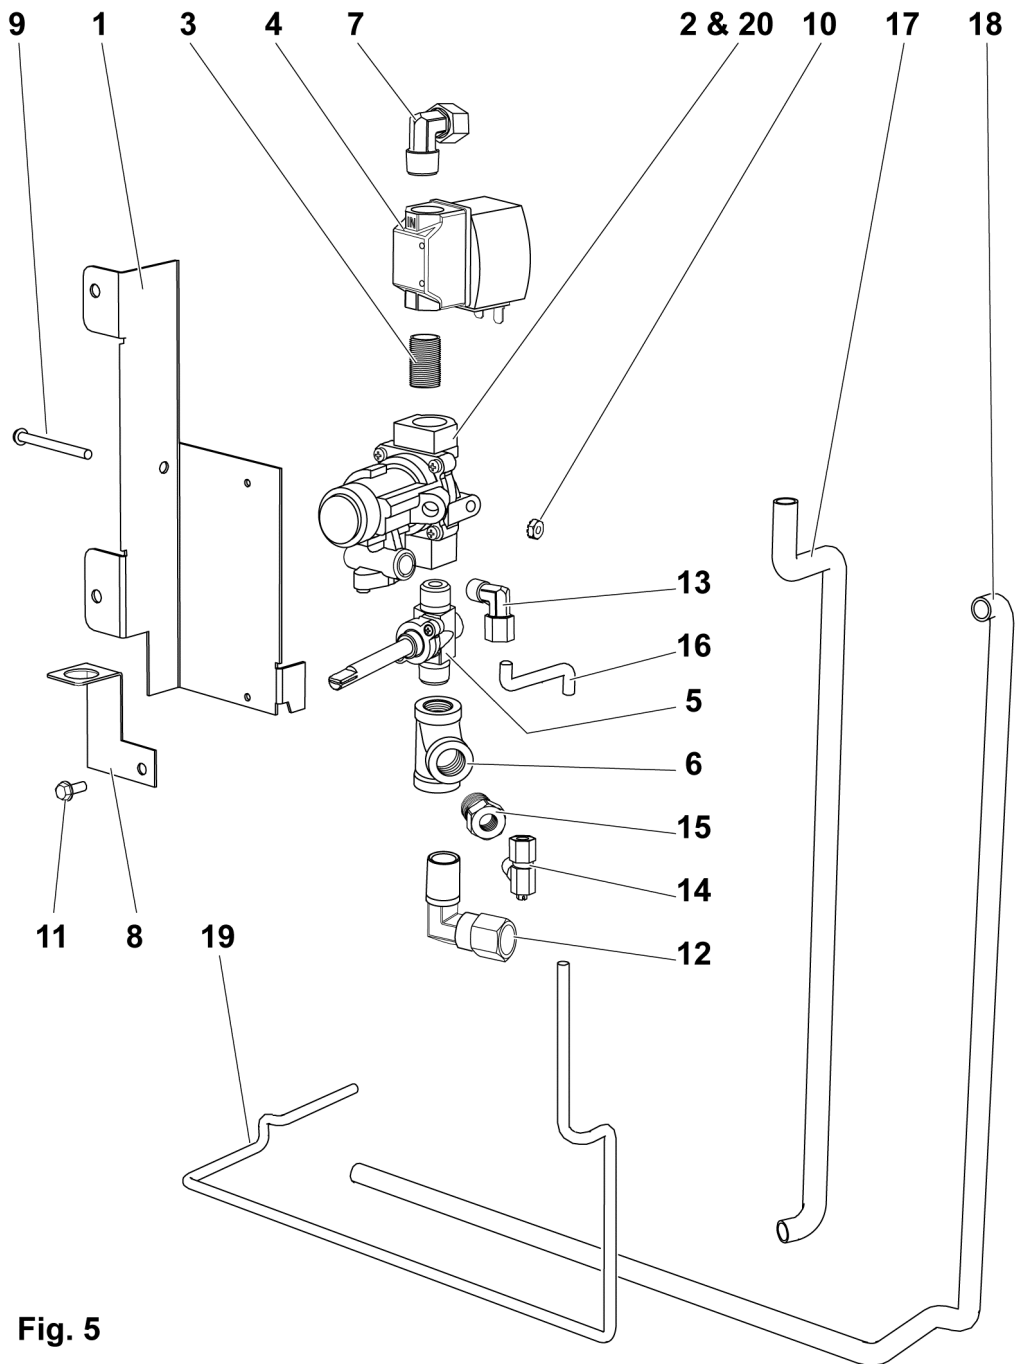

* Not Shown

Fig. 5

"C" MODEL GAS MANIFOLD ASSY

"C" MODEL GAS MANIFOLD ASSY

ILLUS.	PART NO.	NAME OF PART	AMT.
	PL-F37419	FIG-5	
1	00-499651-00003	Bracket - Mounting Gas (Convection).....	1
2	00-497765-00001	Valve - Pilot Safety - Basso.....	1
3	FP-035-47	PIPE - 3/8 X 1.125 (TBE) (BLKSTL).....	1
4	00-428045-00001	Gas Solenoid Valve.....	1
5	00-719971	Valve - Gas Manual Shut-Off.....	1
6	FP-019-10	Tee - 3/8 X 3/8 X 3/8 (BLKSTL).....	1
7	FP-085-68	Fitting- Elbow (7/16 TBG X 3/8 MPT).....	1
8	00-956615-00002	Bracket - Manifold Support.....	1
9	SC-060-38	Cap Screw 1/4-20 X 5/8 Hex Hd.....	1
10	NS-044-09	Nut Assy. 10-24 Hex KEPS.....	1
11	SD-032-07	Self-Tapping Screw 10-24 x 1/2 Hex Washer Hd., Type TT.....	1
12	FP-012-03	Fitting - Elbow 1/2 TBG X 3/8 MPT.....	1
13	FP-012-21	Elbow 90 Deg. (1/8 Male Pipe x 1/4 Tube).....	1
14	00-404193-00001	Valve - Pilot.....	1
15	FP-026-04	Bushing - Pipe 3/8 to 1/8.....	1
16	00-426505-00006	Tube - Flex (1/4 x 6 In.).....	1
17	00-426509-00024	Tube - Flex 1/2" O.D. 24" Lg.....	1
18	00-426508-00048	Tube - Flex 7/16" O.D. 48" Lg.....	1
19	00-426505-00036	Tube - Flex 1/4" O.D. 36" Lg.....	1
20	00-412788-00004	Thermocouple - 48" Lg.....	1