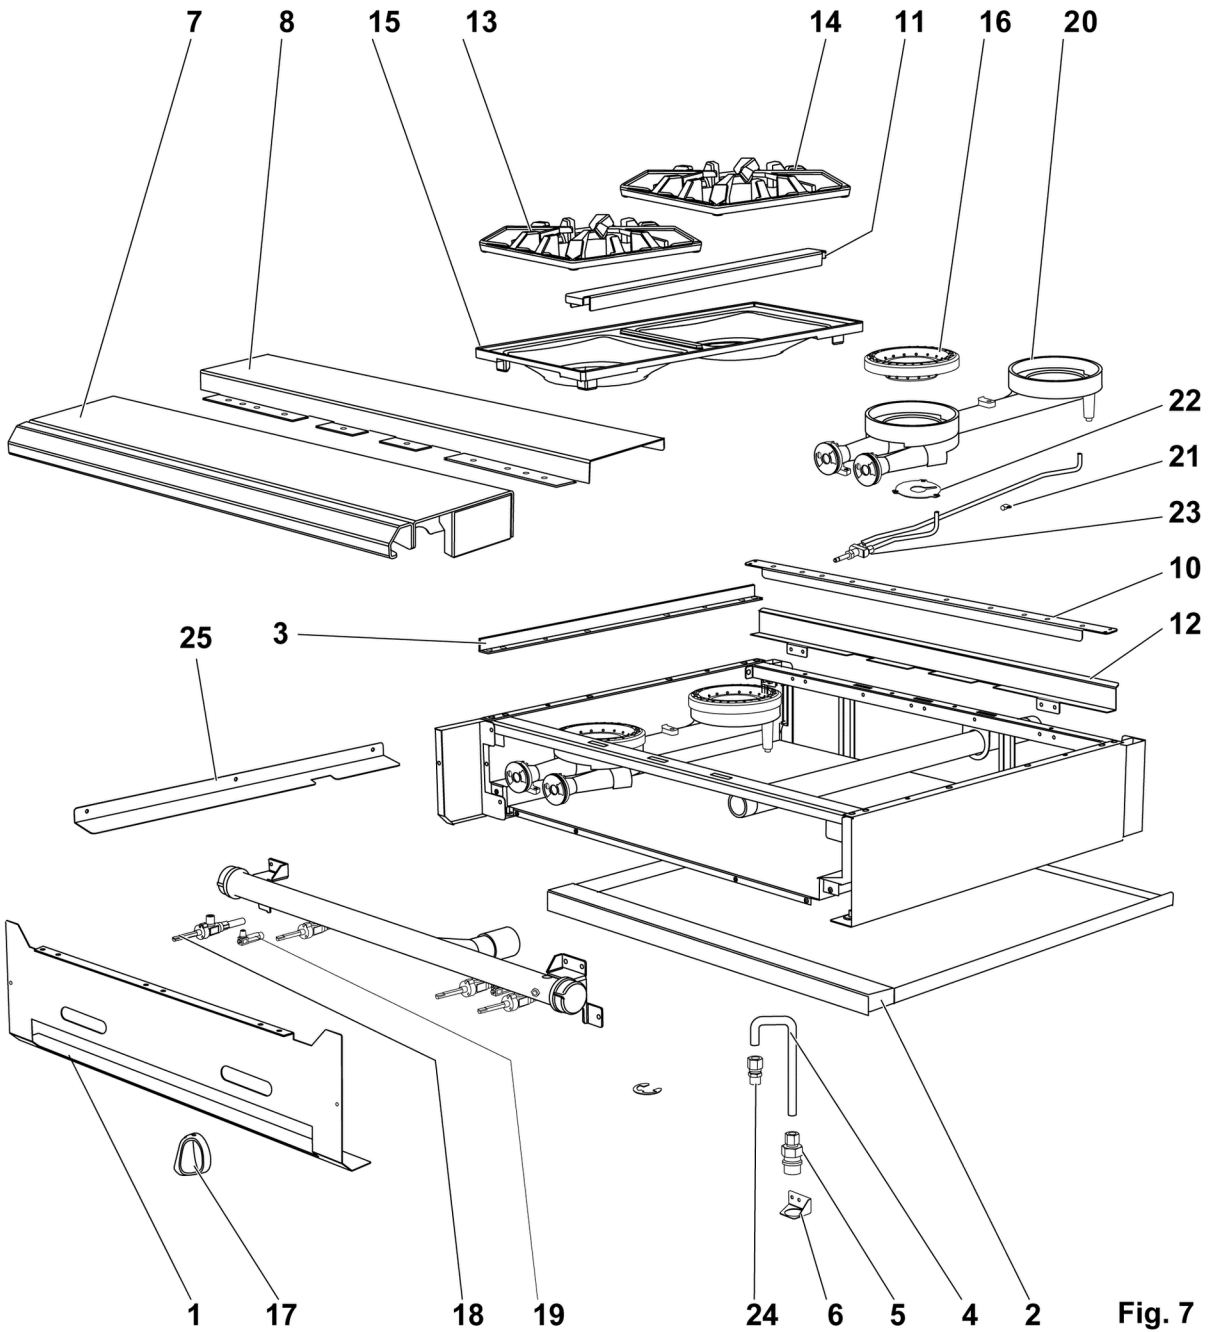

* Not Shown

Fig. 7

36"- 4 & 18"- 2 OPEN TOP BURNER

36"- 4 & 18"- 2 OPEN TOP BURNER

ILLUS.	PART NO.	NAME OF PART	AMT.
	PL-F37419 FIG-7		
1	00-957573-00001	Manifold Cover 36" (4 Open Top Burner).....	1
	00-957564-00001	Manifold Cover 18" (2 Open Top Burner).....	1
2	00-499006-000G2	Tray - Crumb (SST) 36" (4 Open Top Burner).....	1
	00-956696-000G2	Tray - Crumb (SST) 18" (2 Open Top Burner).....	AR
3	00-497984-00001	Retainer - Grate.....	2
4	00-426509-00010	Tube - Flex 1/2" O.D. 10" Lg.....	1
5	00-499555-00001	Disconnect - Gas Female.....	1
6	00-499047-00001	Bracket - Disconnect.....	1
7	00-499425-000G1	Front Top Assy. 36" (4 Open Top Burner).....	1
	00-957235-000G1	Front Top Assy - Condiment Rail 36" (4 Open Top Burner).....	4
	00-956658-000G1	Front Top Assy 18" (2 Open Top Burner).....	AR
8	00-957239-000G1	Front Top Slide Rail Assy.....	4
10	00-499001-00004	Support - (4) OTB Burner (SST).....	1
	00-956690-00001	Support - (2) OTB Burner (SST).....	1
11	00-499493-00001	Support - Grate (Alum.).....	1
	00-499493-00002	Support - Grate (SST).....	1
12	00-499615-00002	Deflector - Rear (SST) 36" (4 Open Top Burner).....	1
	00-956697-00002	Deflector - Rear (SST) 36" (4 Open Top Burner).....	1
13	00-957370-00001	Grate - Front 18".....	AR
14	00-957371-00001	Grate - Rear 18".....	AR
15	00-957372-00001	Bowl - 18" Double.....	AR
16	00-957343-00002	Burner - Head 6".....	AR
17	00-499712-00001	Knob - HD Burner.....	AR
18	00-957367-00001	Valve - Burner.....	AR
19	00-499970-00001	Valve - Pilot Quick Disconnect.....	AR
20	00-957398-000G1	Venturi Assy.....	1
21	00-402558-00004	Clip - Tubing.....	AR
22	00-958073-00001	Plate - Restrictor.....	1
23	00-959108-000G1	Pilot - Kit Open Top Burners.....	1
24	FP-012-02	Fitting - Tube 1/2 TBG X 3/8 MPT.....	1
25	00-499002-00003	Deflector - HD Splash L.H. (SST).....	1
	00-499002-00004	Deflector - HD Splash R.H. (SST).....	1
*	00-957067-000G1	Riser - Stub 36" W/Alum. Back 36" (4 Open Top Burner).....	1
*	00-957065-000G1	Riser - Stub 18" W/Alum. Back 36" (4 Open Top Burner).....	1