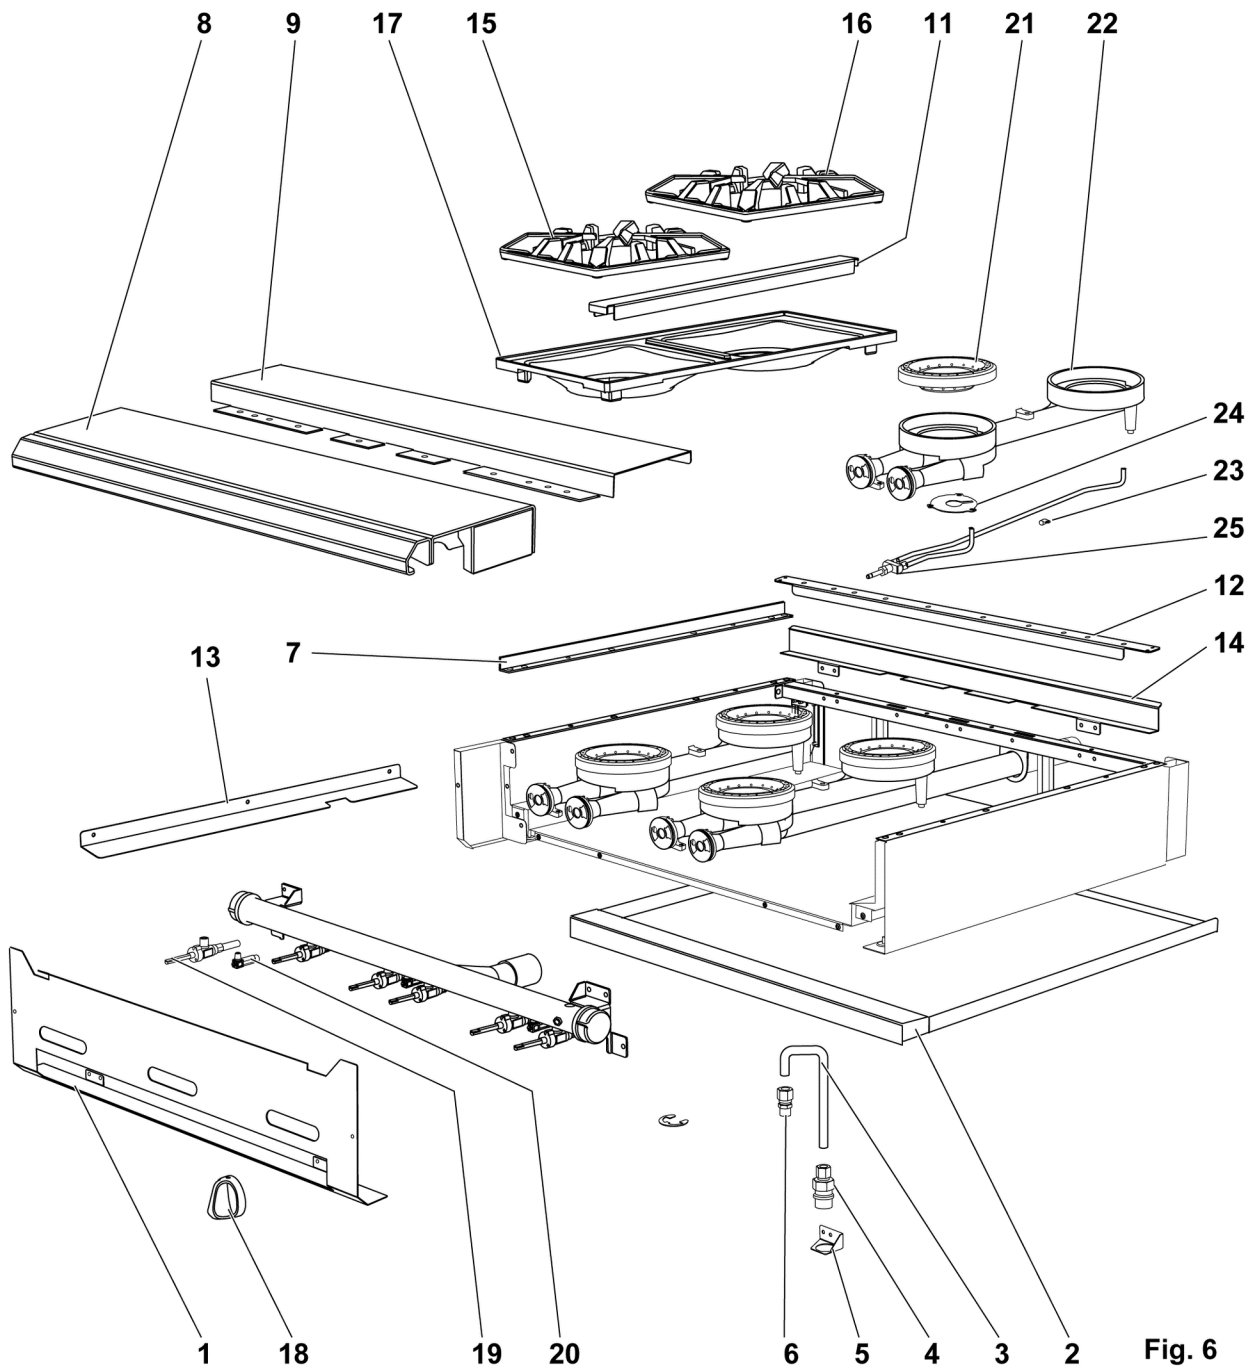

* Not Shown

Fig. 5

"C" MODEL GAS MANIFOLD ASSY

"C" MODEL GAS MANIFOLD ASSY

ILLUS.	PART NO.	NAME OF PART	AMT.
	PL-F37419	FIG-5	
1	00-499651-00003	Bracket - Mounting Gas (Convection).....	1
2	00-497765-00001	Valve - Pilot Safety - Basso.....	1
3	FP-035-47	PIPE - 3/8 X 1.125 (TBE) (BLKSTL).....	1
4	00-428045-00001	Gas Solenoid Valve.....	1
5	00-719971	Valve - Gas Manual Shut-Off.....	1
6	FP-019-10	Tee - 3/8 X 3/8 X 3/8 (BLKSTL).....	1
7	FP-085-68	Fitting- Elbow (7/16 TBG X 3/8 MPT).....	1
8	00-956615-00002	Bracket - Manifold Support.....	1
9	SC-060-38	Cap Screw 1/4-20 X 5/8 Hex Hd.....	1
10	NS-044-09	Nut Assy. 10-24 Hex KEPS.....	1
11	SD-032-07	Self-Tapping Screw 10-24 x 1/2 Hex Washer Hd., Type TT.....	1
12	FP-012-03	Fitting - Elbow 1/2 TBG X 3/8 MPT.....	1
13	FP-012-21	Elbow 90 Deg. (1/8 Male Pipe x 1/4 Tube).....	1
14	00-404193-00001	Valve - Pilot.....	1
15	FP-026-04	Bushing - Pipe 3/8 to 1/8.....	1
16	00-426505-00006	Tube - Flex (1/4 x 6 In.).....	1
17	00-426509-00024	Tube - Flex 1/2" O.D. 24" Lg.....	1
18	00-426508-00048	Tube - Flex 7/16" O.D. 48" Lg.....	1
19	00-426505-00036	Tube - Flex 1/4" O.D. 36" Lg.....	1
20	00-412788-00004	Thermocouple - 48" Lg.....	1