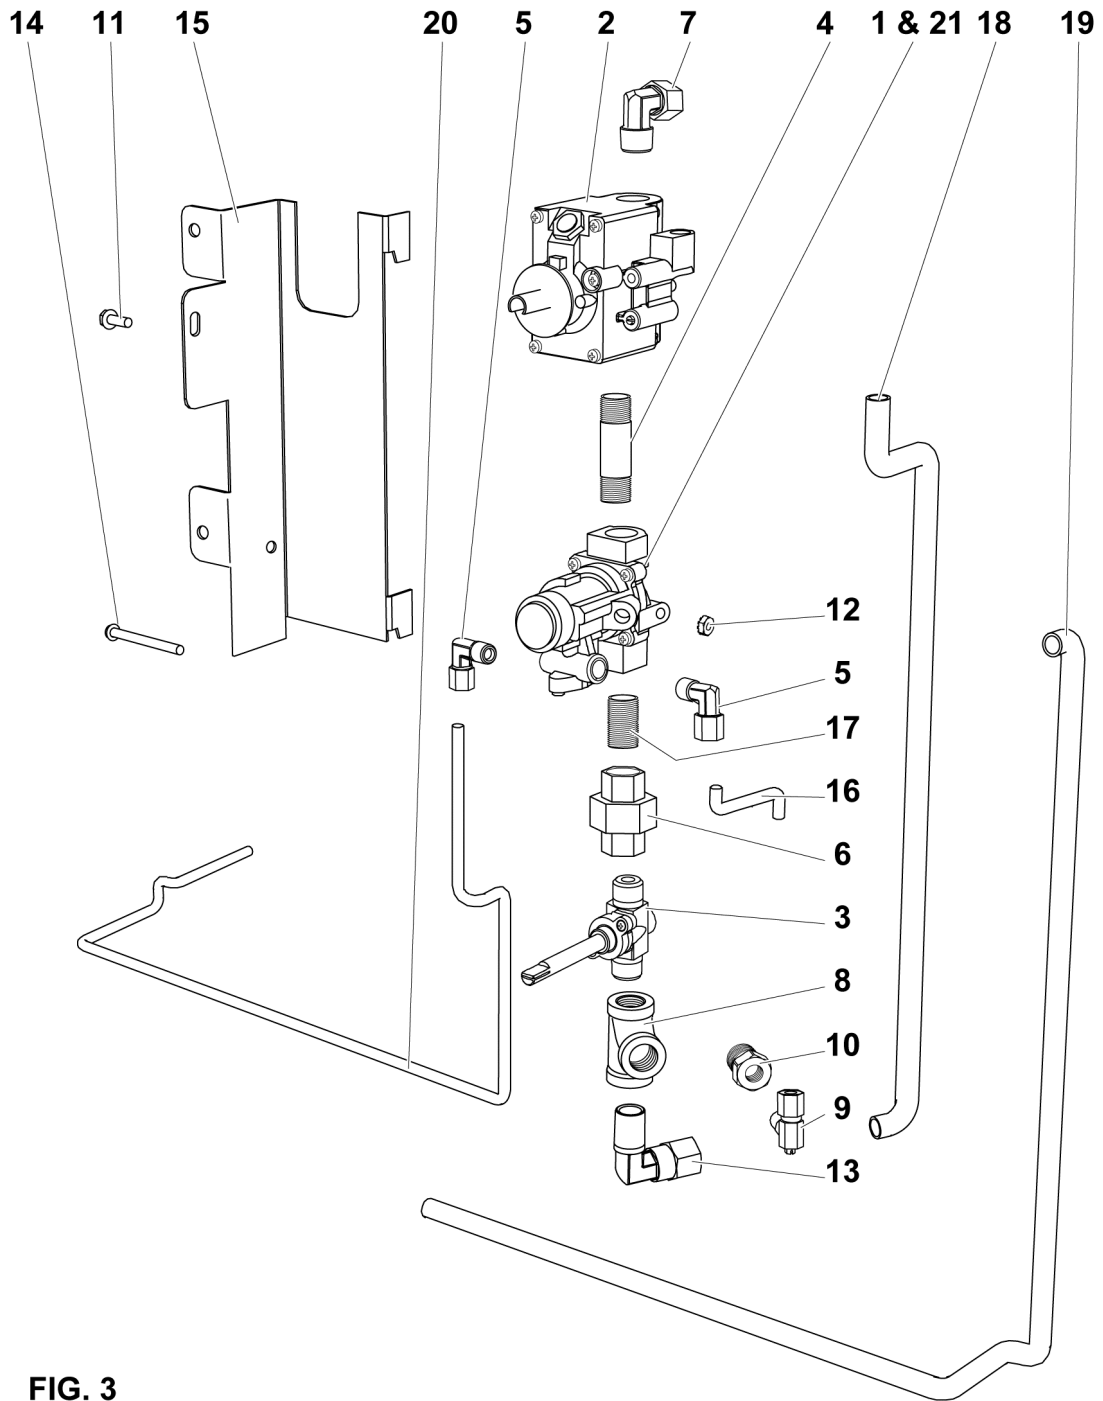

Fig. 2

"S" MODEL OVEN

"S" MODEL OVEN

ILLUS.	PART NO.	NAME OF PART	AMT.
	PL-F37419 FIG-2		
1	00-499468-00001	Support - Wire Rack.....	2
2	00-499517-00002	Rack, Oven.....	1
3	00-499467-00001	Oven - Side Liner R/H (Porcelain).....	1
3A	00-499467-00003	Oven - Side Liner R/H (SST).....	1
4	00-499467-00002	Oven - Side Liner L/H (Porcelain).....	1
4A	00-499467-00004	Oven - Side Liner L/H (SST).....	1
5	00-499800-000G1	Bottom Liner (Porcelain).....	1
5A	00-499800-000G2	Bottom Liner (SST).....	1
6	00-405930-00001	NLA - Obsolete--Eyelet - Brass.....	1
7	00-499513-000G3	Door (Porcelain) less handle.....	1
7A	00-499513-000G4	Door (SST) less handle.....	1
8	00-956635-00001	Handle - Oven Door.....	1
9	00-404079-0000F	Nozzle, 90 Deg. Burner.....	1
10	00-497891-00001	Burner - Oven.....	1
11	00-412787-00001	Pilot - Oven (NAT).....	1
	00-412787-00002	Pilot - Oven (LP).....	1
12	00-010901-00031	Orifice - Spud (31 Drill) (Sea Level - 2499 Ft.).....	1
	00-010901-00047	Orifice - Spud (47 Drill) (Sea Level - 2499 Ft.).....	1
14	00-499554-00001	Disconnect - Main Male Q.....	1
15	00-497906-00001	Bearing - Pillow Block.....	2
16	00-499512-000G3	Counterweight - Oven L.H.....	1
	00-499512-000G4	Counterweight - Oven R.H.....	1
17	00-499452-00001	Coverplate.....	1
18	00-958353-00001	Cover - Moulain Panel.....	1
19	00-958470-000G1	Kick Panel.....	1
20	00-499507-00001	Panel - Oven Control.....	1
21	00-413157-00001	Knob - Shut Off.....	1
22	00-497883-00001	Bracket - Thermostat Bulb.....	1
23	00-414708-00001	Plate - On-Off.....	1
24	00-499168-00001	Knob - Oven 650 Deg. F.....	1
	00-499168-00002	Knob - Oven 550 Deg. F.....	1
	00-413112-00012	Leg (6 In.).....	4
	00-497001-00001	Caster (Without Brake).....	.AR
	00-497001-00002	Caster (With Brake).....	.AR