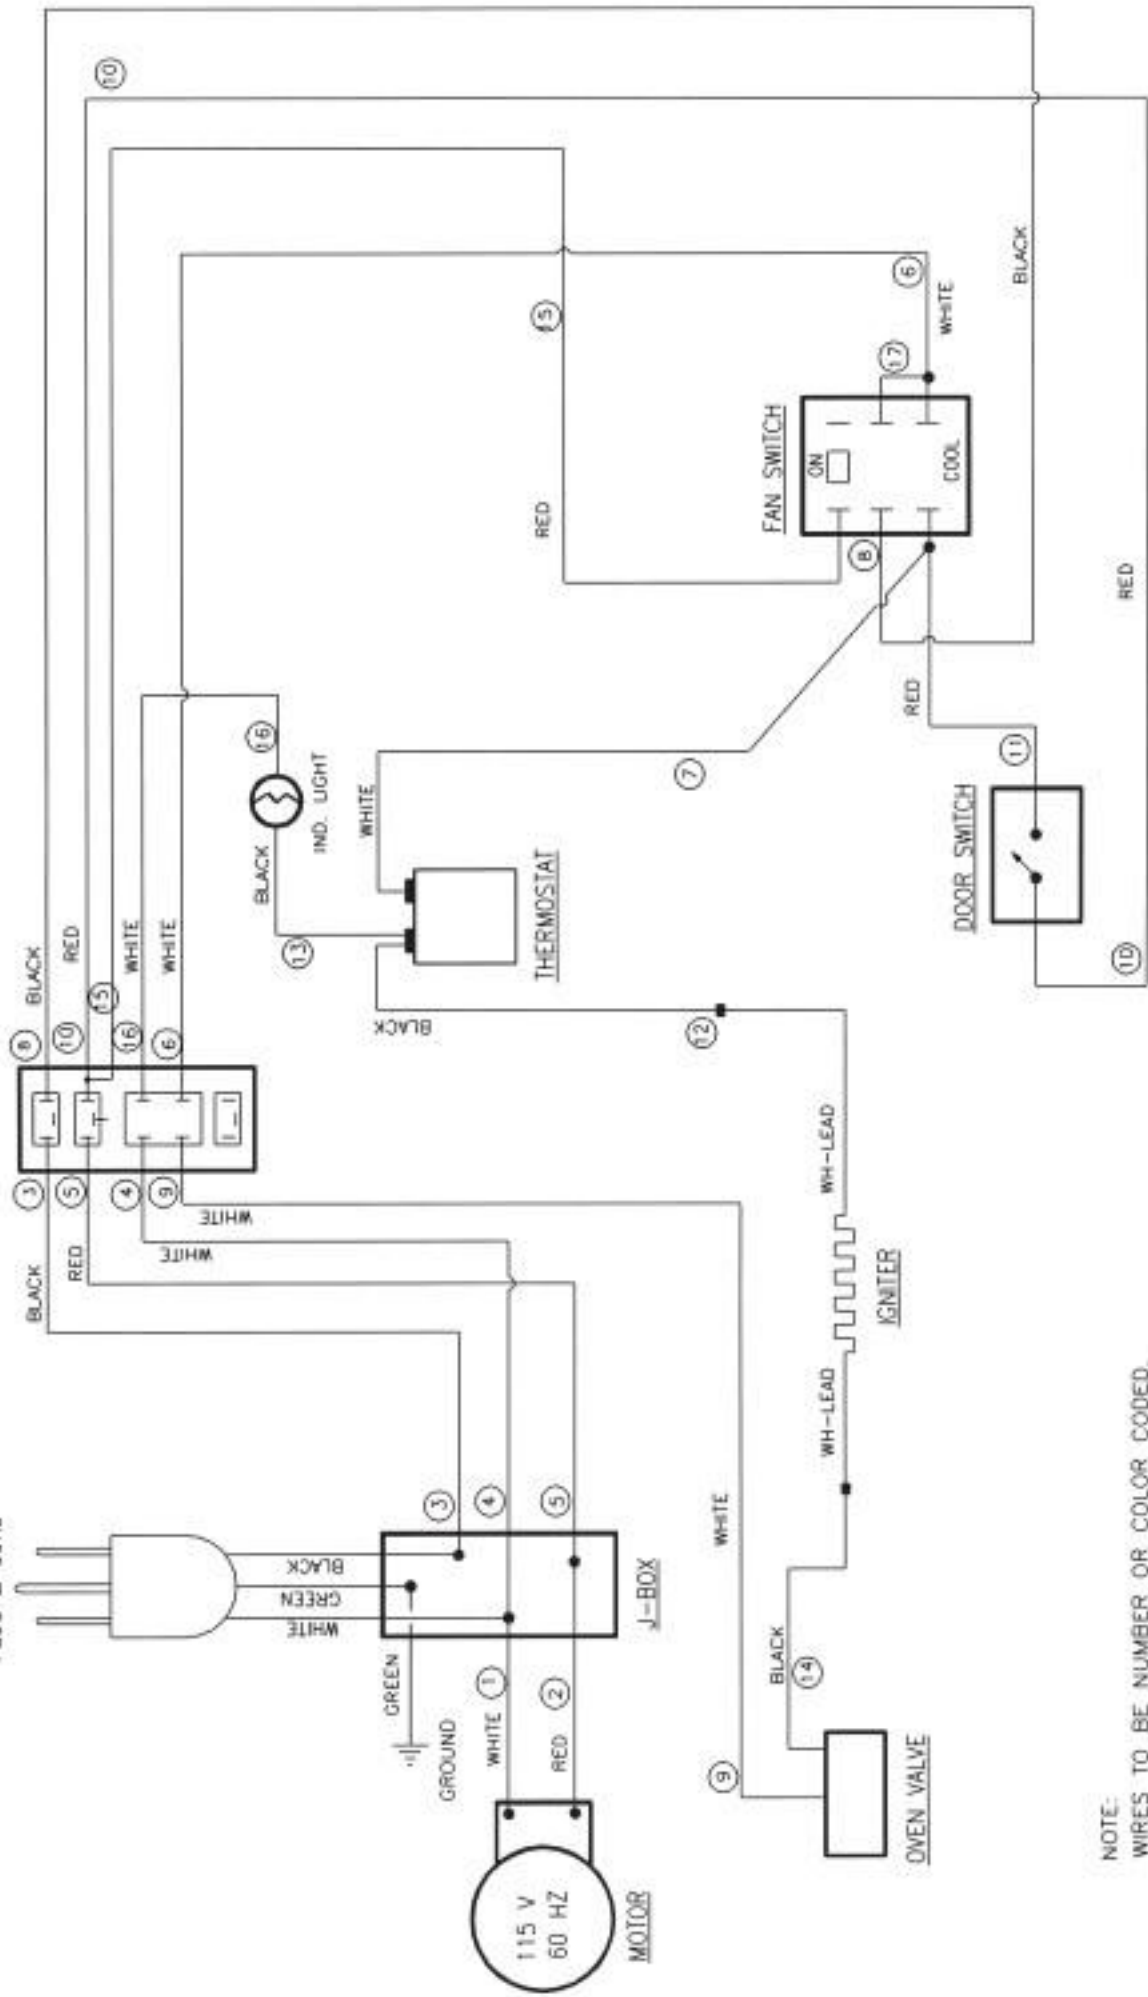

3 WIRE
PLUG & CORD

TERMINAL BOX

NOTE:
WIRES TO BE NUMBER OR COLOR CODED.