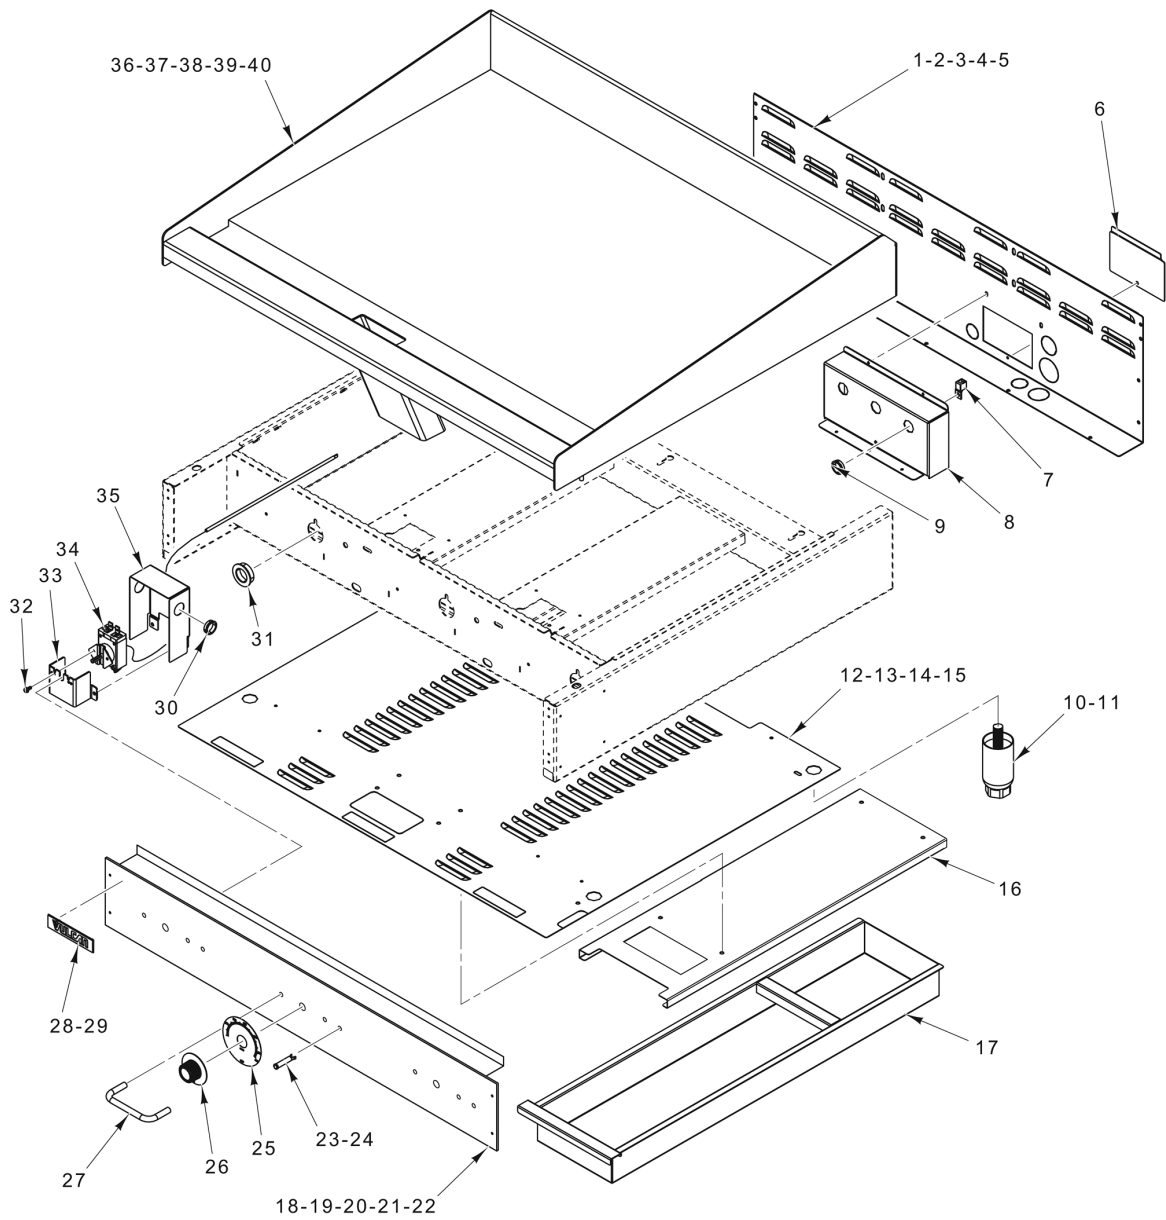

PL-60089

CONTROLS AND PANELS

CONTROLS AND PANELS

ILLUS.	PART NO.	NAME OF PART	AMT.
PL-60089			
1	00-944203-00024	Panel - Back (24 In.).....	1
2	00-944203-00036	Panel - Back (36 In.).....	1
3	00-944203-00048	Panel - Back (48 In.).....	1
4	00-944203-00060	Panel - Back (60 In.).....	1
5	00-944203-00072	Panel - Back (72 In.).....	1
6	00-944210	Cover - Junction Box.....	AR
7	00-498569-00001	Lug - Grounding.....	AR
8	00-944211	Box - Junction.....	AR
9	00-944209-000SM	Grommet.....	AR
10	00-710503	Leg - Adjustable (4 In. Lg.).....	4
11	00-723532	Leg - Adjustable (6 In. Lg.).....	4
12	00-944205-00024	Panel - Bottom (24 In.) (24 Series Only).....	1
13	00-944205-00036	Panel - Bottom (36 In.) (36 & 60 Series Only).....	1
14	00-944205-00048	Panel - Bottom (48 In.) (48 & 72 Series Only).....	1
15	00-944205-06072	Panel - Bottom (60 & 72 Series Only).....	1
16	00-498758	Guide - Bracket.....	AR
17	00-498082-0000A	Trough - Grease.....	AR
18	00-944204-00024	Panel - Front (24 In.).....	1
19	00-944204-00036	Panel - Front (36 In.).....	1
20	00-944204-00048	Panel - Front (48 In.).....	1
21	00-944204-00060	Panel - Front (60 In.).....	1
22	00-944204-00072	Panel - Front (72 In.).....	1
23	00-342575-00001	Indicating Light (208/240 V.).....	AR
24	00-498631-00001	Indicating Light (480 V.).....	AR
25	00-944201	Plate.....	AR
26	00-498697	Knob - Control.....	AR
27	00-498690	Guard - Knob.....	AR
28	00-957916-00003	Nameplate - Small (Vulcan).....	1
29		Nameplate (Wolf).....	1
30	00-944209-000SM	Grommet.....	AR
31	00-944209-000LG	Grommet.....	AR
32	SD-036-80	Self-Tapping Screw 8-32 x 3/8 Hex Washer Hd., Type TT.....	AR
33	00-498407	Bracket - Thermostat.....	AR
34	00-944298	Thermostat (450 Deg.).....	AR
35	00-944215	Heat Shield - Thermostat.....	AR
36		Griddle Plate Assy. (24 In.).....	1
37		Griddle Plate Assy. (36 In.).....	1
38		Griddle Plate Assy. (48 In.).....	1
39		Griddle Plate Assy. (60 In.).....	1
40		Griddle Plate Assy. (70 In.).....	1
	00-944400-00024	Kit - Wiring (All Voltages) (24 Series).....	1
	00-944400-00036	Kit - Wiring (All Voltages) (36 Series).....	1
	00-944400-00048	Kit - Wiring (All Voltages) (48 Series).....	1
	00-944400-00060	Kit - Wiring (All Voltages) (60 Series).....	1
	00-944400-00072	Kit - Wiring (All Voltages) (72 Series).....	1
	00-719566	Sleeving - Silicon.....	AR
	00-345463-00002	Kit - Wire Nut (10 AWG).....	AR