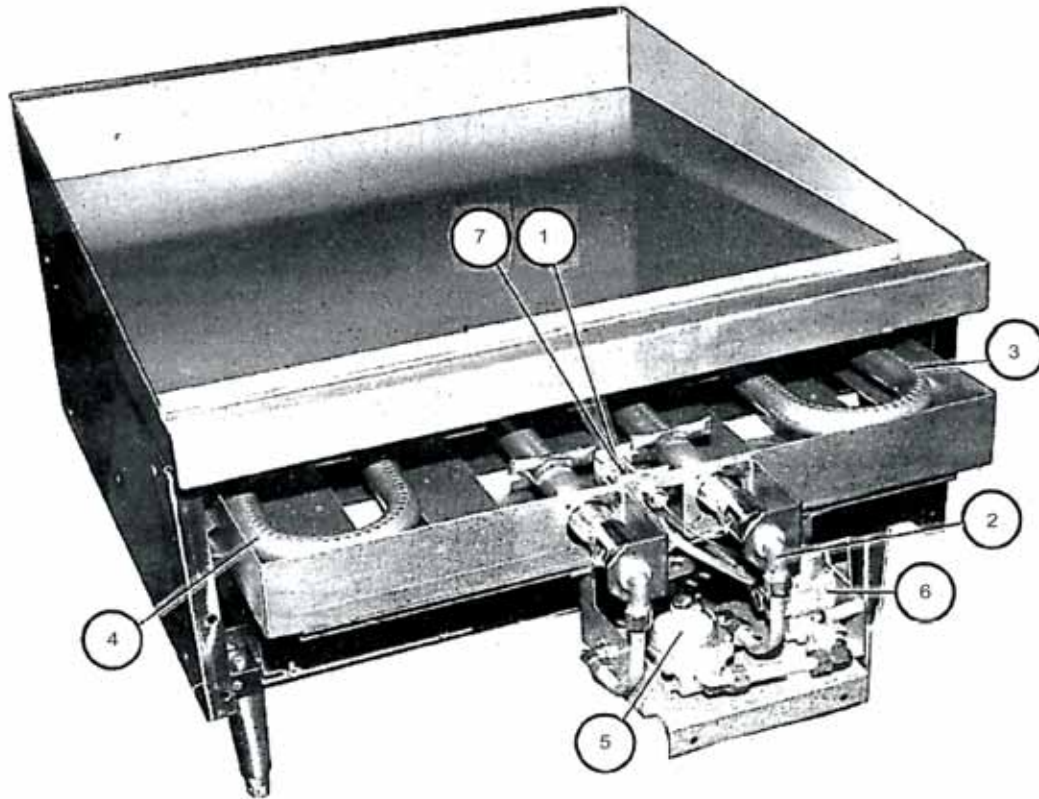

VULCAN

CATALOG OF REPLACEMENT PARTS

MGG SERIES MEDIUM DUTY GAS GRIDDLES

MODEL

MGG24	ML-103818
MGG36	ML-103819
MGG48	ML-103820

MGG24 Shown

For additional information on Vulcan-Hart or to locate an authorized parts and service provider in your area, visit our website at www.vulcanhart.com

MGG SERIES MEDIUM DUTY GAS GRIDDLE REPLACEMENT PARTS

Fig. 1

PARTS LIST

ILLUS. Fig. 1	PART NO.	NAME OF PART	AMT.
1	00-820251	Griddle Plate Assy. 24	1
	00-820065	Griddle Plate Assy. 36	1
	00-820266	Griddle Plate Assy. 48	1
2	00-820078	Grease Chute	1
3	00-820081	Grease Drawer Weldment	1
4	00-820118	Drawer Handle	1
5	00-810071	Thermostat	1 to 4
6	00-810069	Thermostat Knob Dial	1 to 4
7	00-822036	Thermostat Knob	1 to 4
7	00-820090	Thermostat Bulb Insulation	1 to 4
	00-820090	Thermostat Bulb Insulation	1 to 4
8	00-804405	4" Adjustable Legs	4
	00-820248	Upper Front Panel (MGG24)	1
	00-820095	Upper Front Panel (MGG36)	1
	00-820273	Upper Front Panel (MGG48)	1
	00-820249	Lower Front Panel (MGG24)	1
	00-820094	Lower Front Panel (MGG36)	1
	00-820272	Lower Front Panel (MGG48)	1
	SD-036-61	Screw (Front Panels)	4
	00-911037-00001	Clip (Front Panels)	4

MGG SERIES MEDIUM DUTY GAS GRIDDLE REPLACEMENT PARTS

PARTS LIST

ILLUS. Fig. 2	PART NO.	NAME OF PART	AMT.
1	00-920313	Pilot Burner	1 or 2
	00-920331-00011	Pilot Burner Orifice Natural	1 or 2
	00-920331-00012	Pilot Burner Orifice Propane	1 or 2
2	00-802389-00023	Orifice Fitting Natural #49	2 to 4
	00-802389-00024	Orifice Fitting Propane #55	2 to 4
3	00-820132	RH Main Burner	1 to 2
4	00-820132-00001	LH Main Burner	1 to 2
5	00-819297	Gas Valve Natural	1 or 2
	00-819298	Gas Valve Propane	1 or 2
6	00-820299	Automatic Pilot Valve (TS11) (Prior to November 2004)	1 or 2
	00-855772	Safety Valve (BASO) (November 2004 to Present)	1 or 2
* 7	00-920325	Thermocouple	1 or 2