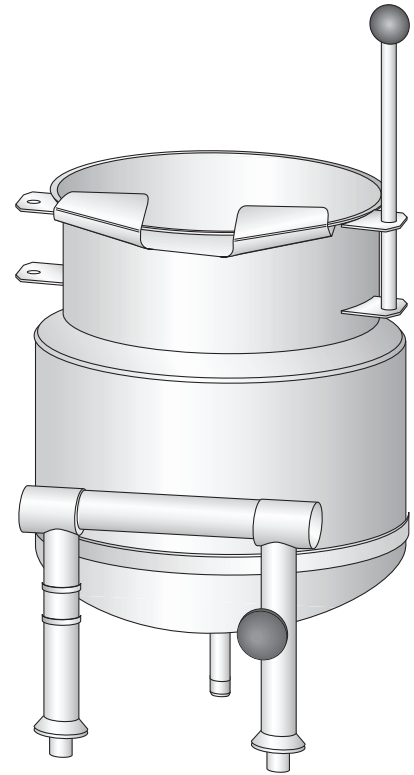

VULCAN

CATALOG OF REPLACEMENT PARTS

DIRECT COUNTERTOP TILTING KETTLES

MODELS

K6DTT ML-136070
K12DTT ML-136071

Shown as K12DTT

Shown as K6DTT

For additional information on Vulcan-Hart or to locate an authorized parts and service provider in your area, visit our website at www.vulcanhart.com.

Table of Contents

5	K6DTT ASSEMBLY
7	K6DTT TRUNNION LEGS ASSEMBLY
9	K12DTT ASSEMBLY
11	K12DTT PIVOT ASSEMBLY

K6DTT ASSEMBLY

K6DTT ASSEMBLY

ILLUS.	PART NO.	NAME OF PART	AMT.
PL-60144			
1	00-856072-00002	Kettle - Weldment.....	1
2	00-853285-00001	Knob - Press On.....	1
3	00-856017-00001	Tilt Handle.....	1
4	WL-006-36	Washer, .391 X .750 X .062.....	1
5	NS-049-04	Nut - Acorn 3/8-16 SST.....	1
6	00-856052-00001	Leg - Bumper.....	1

K6DTT TRUNNION LEGS ASSEMBLY

K6DTT TRUNNION LEGS ASSEMBLY

ILLUS.	PART NO.	NAME OF PART	AMT.
PL-60145			
1	PB-004-05	Plug Button (1-1/2).....	2
2	00-856064-00001	Pivot Sleeve & Bushing Assembly.....	2
3	00-856113-00001	Seal, Pivot 3/4.....	2
4	00-856114-00001	Seal, Pivot 7/8.....	2
5	00-856061-00001	Shroud - Leg, Non-Valve Side.....	1
6	OR-001-11	O-Ring.....	2
7	00-856056-00001	Connector, Pivot Leg.....	1
8	FP-057-08	Coupling - pipe, 1/2.....	1
9	FP-090-61	Pipe - 1/2 X 5.250.....	2
10	00-856068-00001	Nut - Jam.....	2
11	WS-031-46	Washer, 0.938 X 2.000 X 0.109.....	2
12	FP-030-16	Lock Nut 1/2 Pipe (Brass).....	2
13	SC-129-37	SCREW - SET 1/4-20 X 3/8.....	2
14	00-856059-00001	Shroud - Leg, Valve Side, Top.....	1
15	00-856053-00001	Valve - Steam.....	1
16	00-856060-00001	NLA - Obsolete--Shroud - Leg, Valve Side, Bottom.....	1
17	RR-012-22	Ring, Retaining.....	2
18	00-856052-00001	Leg - Bumper.....	1