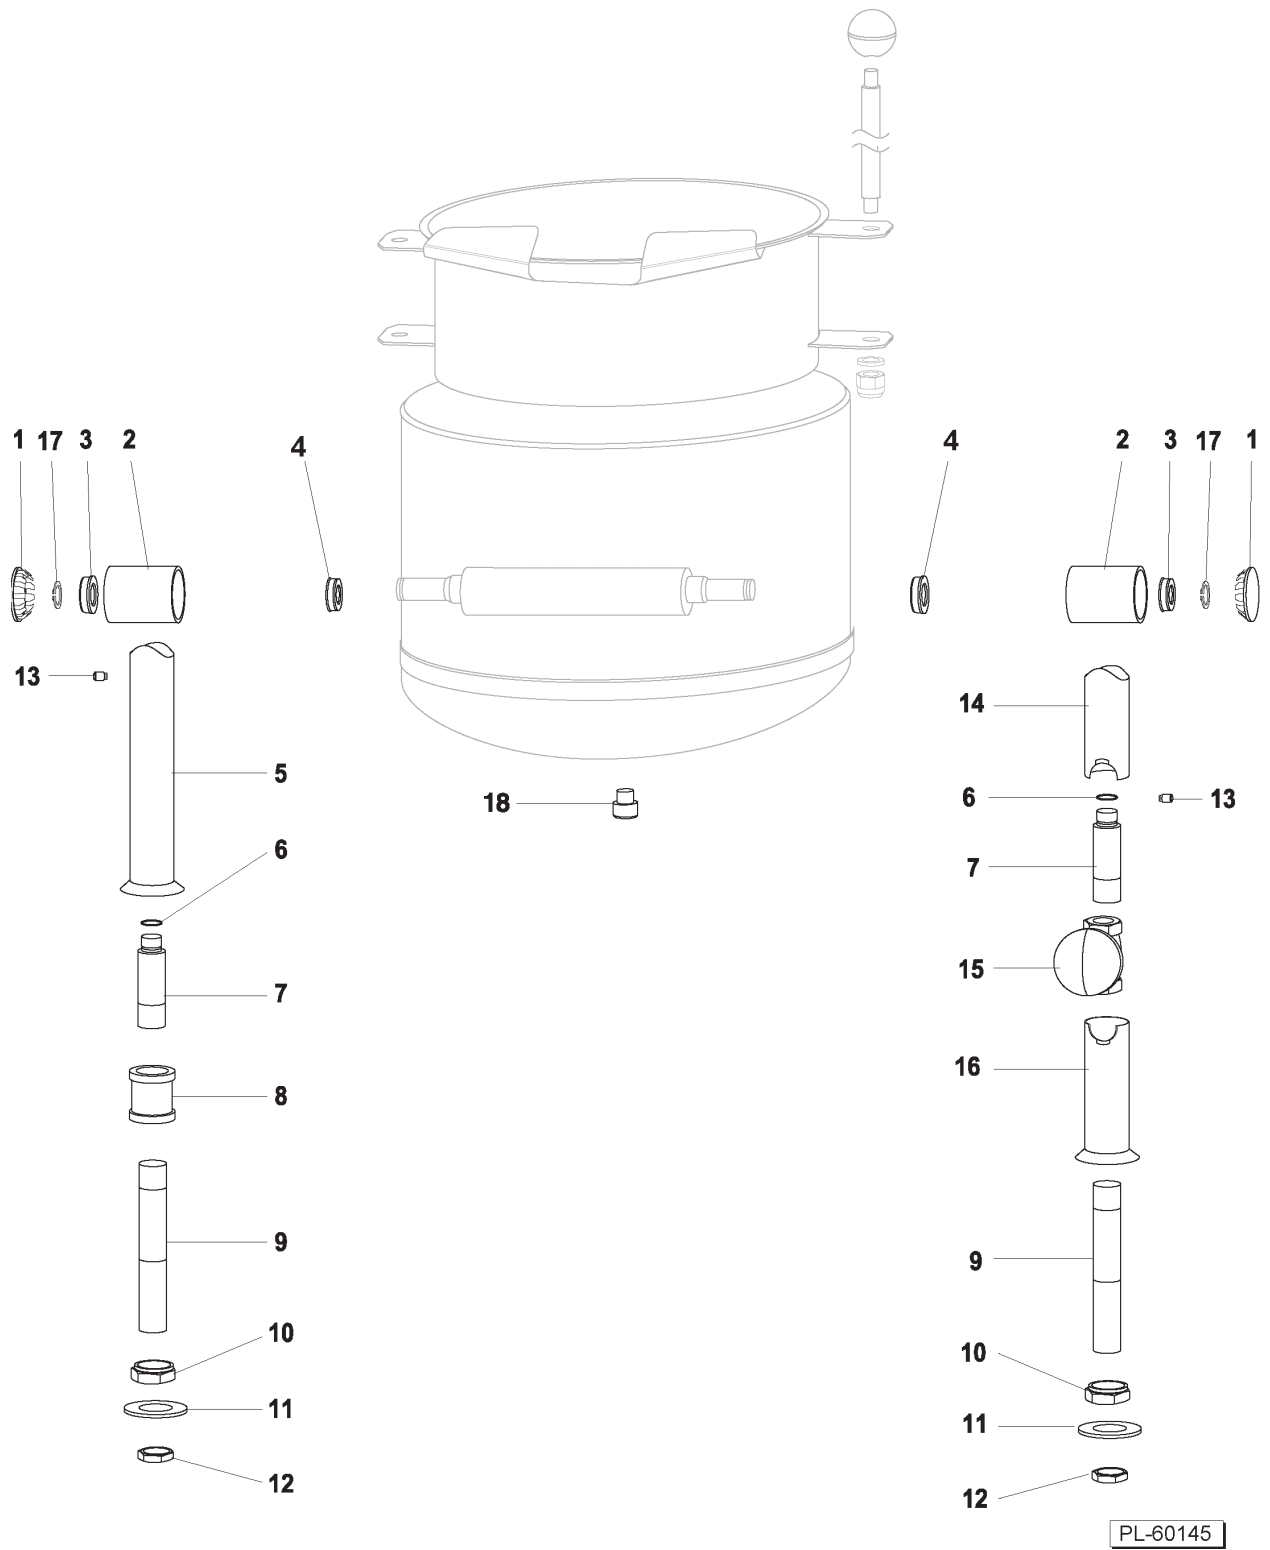

Table of Contents

5	K6DTT ASSEMBLY
7	K6DTT TRUNNION LEGS ASSEMBLY
9	K12DTT ASSEMBLY
11	K12DTT PIVOT ASSEMBLY

K6DTT ASSEMBLY

K6DTT ASSEMBLY

ILLUS.	PART NO.	NAME OF PART	AMT.
PL-60144			
1	00-856072-00002	Kettle - Weldment.....	1
2	00-853285-00001	Knob - Press On.....	1
3	00-856017-00001	Tilt Handle.....	1
4	WL-006-36	Washer, .391 X .750 X .062.....	1
5	NS-049-04	Nut - Acorn 3/8-16 SST.....	1
6	00-856052-00001	Leg - Bumper.....	1

K6DTT TRUNNION LEGS ASSEMBLY

K6DTT TRUNNION LEGS ASSEMBLY

ILLUS.	PART NO.	NAME OF PART	AMT.
PL-60145			
1	PB-004-05	Plug Button (1-1/2).....	2
2	00-856064-00001	Pivot Sleeve & Bushing Assembly.....	2
3	00-856113-00001	Seal, Pivot 3/4.....	2
4	00-856114-00001	Seal, Pivot 7/8.....	2
5	00-856061-00001	Shroud - Leg, Non-Valve Side.....	1
6	OR-001-11	O-Ring.....	2
7	00-856056-00001	Connector, Pivot Leg.....	1
8	FP-057-08	Coupling - pipe, 1/2.....	1
9	FP-090-61	Pipe - 1/2 X 5.250.....	2
10	00-856068-00001	Nut - Jam.....	2
11	WS-031-46	Washer, 0.938 X 2.000 X 0.109.....	2
12	FP-030-16	Lock Nut 1/2 Pipe (Brass).....	2
13	SC-129-37	SCREW - SET 1/4-20 X 3/8.....	2
14	00-856059-00001	Shroud - Leg, Valve Side, Top.....	1
15	00-856053-00001	Valve - Steam.....	1
16	00-856060-00001	NLA - Obsolete--Shroud - Leg, Valve Side, Bottom.....	1
17	RR-012-22	Ring, Retaining.....	2
18	00-856052-00001	Leg - Bumper.....	1

K12DTT ASSEMBLY

K12DTT ASSEMBLY

ILLUS.	PART NO.	NAME OF PART	AMT.
PL-60146			
1	00-856066-00002	Kettle - Weldment.....	1
2	00-853285-00001	Knob - Press On.....	1
3	00-856017-00002	NLA - Obsolete--Handle - Tilt.....	1
4	00-856541-00001	Washer.....	1
5	NS-049-04	Nut - Acorn 3/8-16 SST.....	1
6	00-856540-00001	Block - Pivot Weldment.....	2
7	WL-019-62	Lockwasher 5/16 External (SST).....	4
8	SC-041-11	Cap Screw 5/16-18 x 3/4 Hex Hd. (SST).....	4
9	00-417700-00001	Plate - Logo.....	1