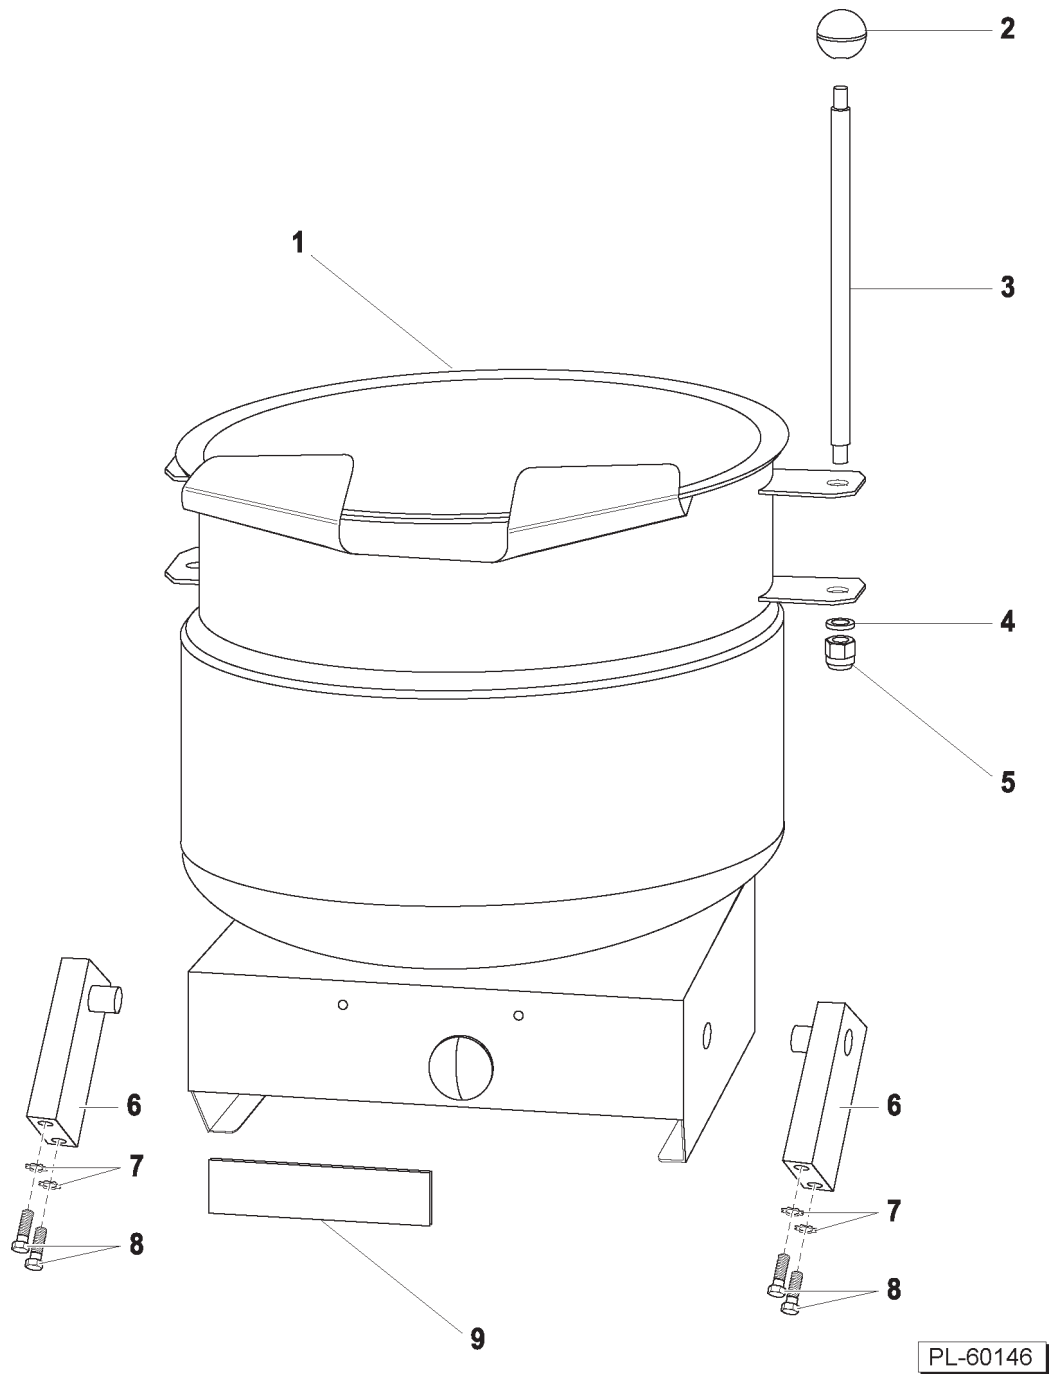

Table of Contents

5	K6DTT ASSEMBLY
7	K6DTT TRUNNION LEGS ASSEMBLY
9	K12DTT ASSEMBLY
11	K12DTT PIVOT ASSEMBLY

K6DTT ASSEMBLY

K6DTT ASSEMBLY

ILLUS.	PART NO.	NAME OF PART	AMT.
PL-60144			
1	00-856072-00002	Kettle - Weldment.....	1
2	00-853285-00001	Knob - Press On.....	1
3	00-856017-00001	Tilt Handle.....	1
4	WL-006-36	Washer, .391 X .750 X .062.....	1
5	NS-049-04	Nut - Acorn 3/8-16 SST.....	1
6	00-856052-00001	Leg - Bumper.....	1

K6DTT TRUNNION LEGS ASSEMBLY

K6DTT TRUNNION LEGS ASSEMBLY

ILLUS.	PART NO.	NAME OF PART	AMT.
PL-60145			
1	PB-004-05	Plug Button (1-1/2).....	2
2	00-856064-00001	Pivot Sleeve & Bushing Assembly.....	2
3	00-856113-00001	Seal, Pivot 3/4.....	2
4	00-856114-00001	Seal, Pivot 7/8.....	2
5	00-856061-00001	Shroud - Leg, Non-Valve Side.....	1
6	OR-001-11	O-Ring.....	2
7	00-856056-00001	Connector, Pivot Leg.....	1
8	FP-057-08	Coupling - pipe, 1/2.....	1
9	FP-090-61	Pipe - 1/2 X 5.250.....	2
10	00-856068-00001	Nut - Jam.....	2
11	WS-031-46	Washer, 0.938 X 2.000 X 0.109.....	2
12	FP-030-16	Lock Nut 1/2 Pipe (Brass).....	2
13	SC-129-37	SCREW - SET 1/4-20 X 3/8.....	2
14	00-856059-00001	Shroud - Leg, Valve Side, Top.....	1
15	00-856053-00001	Valve - Steam.....	1
16	00-856060-00001	NLA - Obsolete--Shroud - Leg, Valve Side, Bottom.....	1
17	RR-012-22	Ring, Retaining.....	2
18	00-856052-00001	Leg - Bumper.....	1

K12DTT ASSEMBLY

K12DTT ASSEMBLY

ILLUS.	PART NO.	NAME OF PART	AMT.
PL-60146			
1	00-856066-00002	Kettle - Weldment.....	1
2	00-853285-00001	Knob - Press On.....	1
3	00-856017-00002	NLA - Obsolete--Handle - Tilt.....	1
4	00-856541-00001	Washer.....	1
5	NS-049-04	Nut - Acorn 3/8-16 SST.....	1
6	00-856540-00001	Block - Pivot Weldment.....	2
7	WL-019-62	Lockwasher 5/16 External (SST).....	4
8	SC-041-11	Cap Screw 5/16-18 x 3/4 Hex Hd. (SST).....	4
9	00-417700-00001	Plate - Logo.....	1