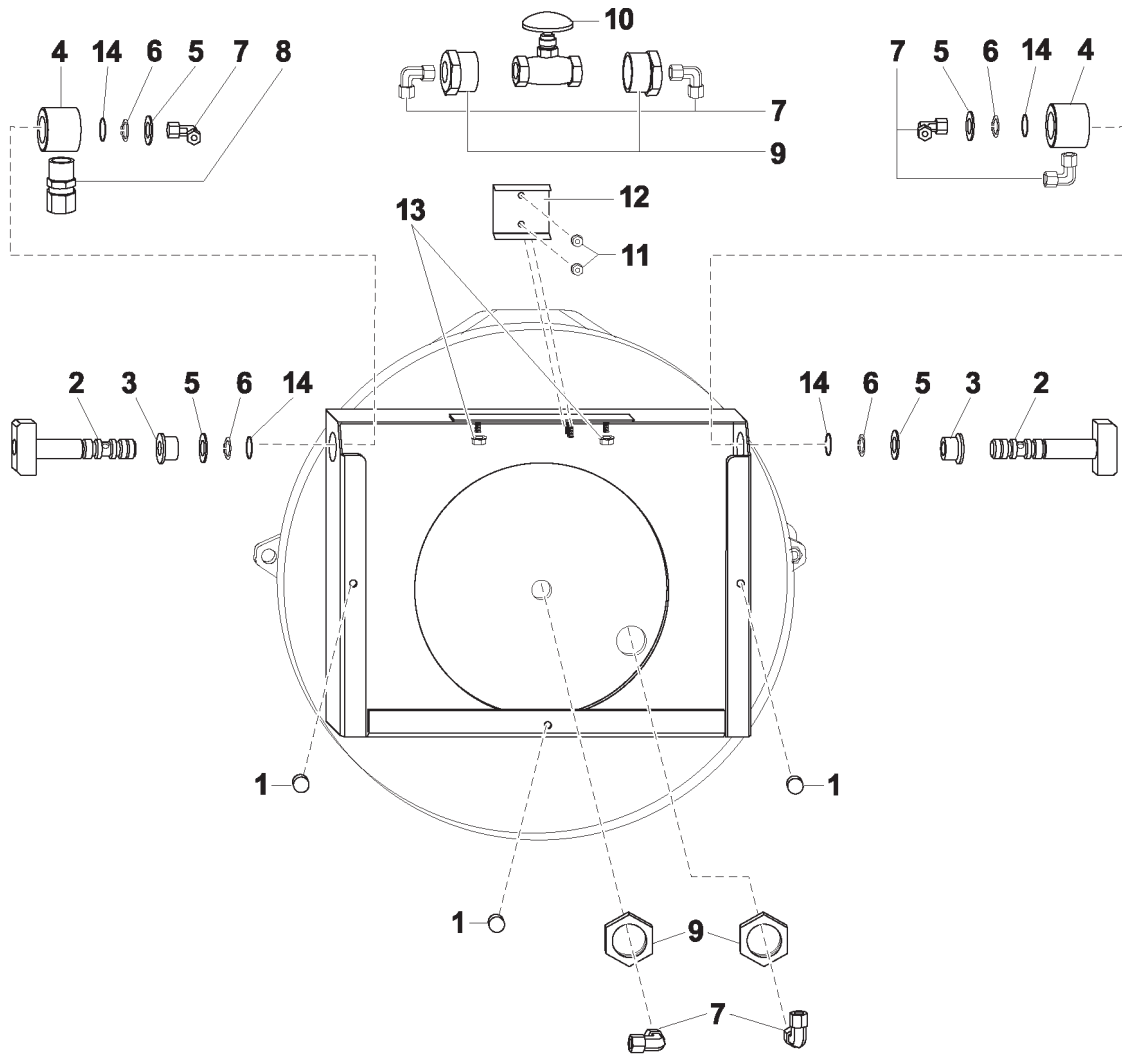

K6DTT TRUNNION LEGS ASSEMBLY

K6DTT TRUNNION LEGS ASSEMBLY

ILLUS.	PART NO.	NAME OF PART	AMT.
PL-60145			
1	PB-004-05	Plug Button (1-1/2).....	2
2	00-856064-00001	Pivot Sleeve & Bushing Assembly.....	2
3	00-856113-00001	Seal, Pivot 3/4.....	2
4	00-856114-00001	Seal, Pivot 7/8.....	2
5	00-856061-00001	Shroud - Leg, Non-Valve Side.....	1
6	OR-001-11	O-Ring.....	2
7	00-856056-00001	Connector, Pivot Leg.....	1
8	FP-057-08	Coupling - pipe, 1/2.....	1
9	FP-090-61	Pipe - 1/2 X 5.250.....	2
10	00-856068-00001	Nut - Jam.....	2
11	WS-031-46	Washer, 0.938 X 2.000 X 0.109.....	2
12	FP-030-16	Lock Nut 1/2 Pipe (Brass).....	2
13	SC-129-37	SCREW - SET 1/4-20 X 3/8.....	2
14	00-856059-00001	Shroud - Leg, Valve Side, Top.....	1
15	00-856053-00001	Valve - Steam.....	1
16	00-856060-00001	NLA - Obsolete--Shroud - Leg, Valve Side, Bottom.....	1
17	RR-012-22	Ring, Retaining.....	2
18	00-856052-00001	Leg - Bumper.....	1

K12DTT ASSEMBLY

K12DTT ASSEMBLY

ILLUS.	PART NO.	NAME OF PART	AMT.
PL-60146			
1	00-856066-00002	Kettle - Weldment.....	1
2	00-853285-00001	Knob - Press On.....	1
3	00-856017-00002	NLA - Obsolete--Handle - Tilt.....	1
4	00-856541-00001	Washer.....	1
5	NS-049-04	Nut - Acorn 3/8-16 SST.....	1
6	00-856540-00001	Block - Pivot Weldment.....	2
7	WL-019-62	Lockwasher 5/16 External (SST).....	4
8	SC-041-11	Cap Screw 5/16-18 x 3/4 Hex Hd. (SST).....	4
9	00-417700-00001	Plate - Logo.....	1