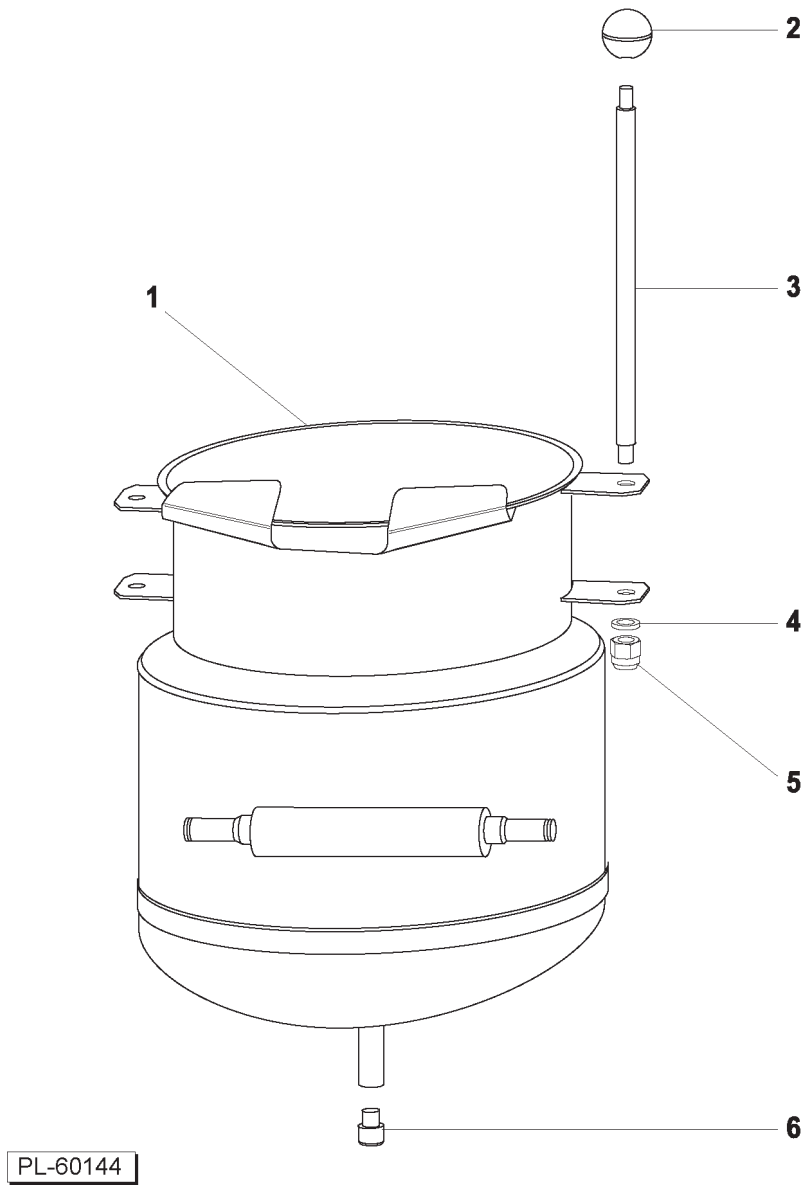

Table of Contents

5	K6DTT ASSEMBLY
7	K6DTT TRUNNION LEGS ASSEMBLY
9	K12DTT ASSEMBLY
11	K12DTT PIVOT ASSEMBLY

K6DTT ASSEMBLY

K6DTT ASSEMBLY

ILLUS.	PART NO.	NAME OF PART	AMT.
PL-60144			
1	00-856072-00002	Kettle - Weldment.....	1
2	00-853285-00001	Knob - Press On.....	1
3	00-856017-00001	Tilt Handle.....	1
4	WL-006-36	Washer, .391 X .750 X .062.....	1
5	NS-049-04	Nut - Acorn 3/8-16 SST.....	1
6	00-856052-00001	Leg - Bumper.....	1

K6DTT TRUNNION LEGS ASSEMBLY

K6DTT TRUNNION LEGS ASSEMBLY

ILLUS.	PART NO.	NAME OF PART	AMT.
PL-60145			
1	PB-004-05	Plug Button (1-1/2).....	2
2	00-856064-00001	Pivot Sleeve & Bushing Assembly.....	2
3	00-856113-00001	Seal, Pivot 3/4.....	2
4	00-856114-00001	Seal, Pivot 7/8.....	2
5	00-856061-00001	Shroud - Leg, Non-Valve Side.....	1
6	OR-001-11	O-Ring.....	2
7	00-856056-00001	Connector, Pivot Leg.....	1
8	FP-057-08	Coupling - pipe, 1/2.....	1
9	FP-090-61	Pipe - 1/2 X 5.250.....	2
10	00-856068-00001	Nut - Jam.....	2
11	WS-031-46	Washer, 0.938 X 2.000 X 0.109.....	2
12	FP-030-16	Lock Nut 1/2 Pipe (Brass).....	2
13	SC-129-37	SCREW - SET 1/4-20 X 3/8.....	2
14	00-856059-00001	Shroud - Leg, Valve Side, Top.....	1
15	00-856053-00001	Valve - Steam.....	1
16	00-856060-00001	NLA - Obsolete--Shroud - Leg, Valve Side, Bottom.....	1
17	RR-012-22	Ring, Retaining.....	2
18	00-856052-00001	Leg - Bumper.....	1

K12DTT ASSEMBLY

K12DTT ASSEMBLY

ILLUS.	PART NO.	NAME OF PART	AMT.
PL-60146			
1	00-856066-00002	Kettle - Weldment.....	1
2	00-853285-00001	Knob - Press On.....	1
3	00-856017-00002	NLA - Obsolete--Handle - Tilt.....	1
4	00-856541-00001	Washer.....	1
5	NS-049-04	Nut - Acorn 3/8-16 SST.....	1
6	00-856540-00001	Block - Pivot Weldment.....	2
7	WL-019-62	Lockwasher 5/16 External (SST).....	4
8	SC-041-11	Cap Screw 5/16-18 x 3/4 Hex Hd. (SST).....	4
9	00-417700-00001	Plate - Logo.....	1