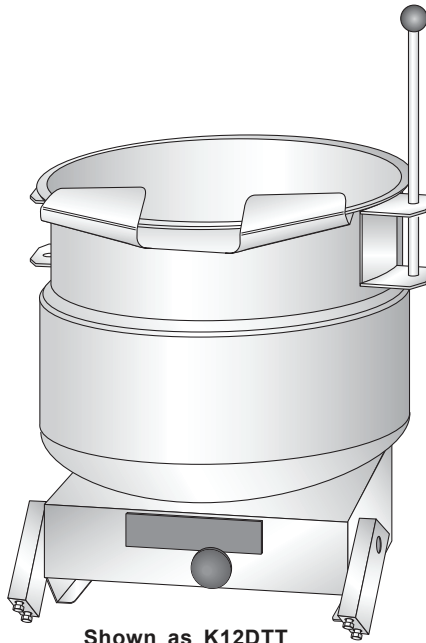

VULCAN

CATALOG OF REPLACEMENT PARTS

DIRECT COUNTERTOP TILTING KETTLES

MODELS

K6DTT ML-136070
K12DTT ML-136071

Shown as K12DTT

Shown as K6DTT

For additional information on Vulcan-Hart or to locate an authorized parts and service provider in your area, visit our website at www.vulcanhart.com.

Table of Contents

5	K6DTT ASSEMBLY
7	K6DTT TRUNNION LEGS ASSEMBLY
9	K12DTT ASSEMBLY
11	K12DTT PIVOT ASSEMBLY

K6DTT ASSEMBLY

K6DTT ASSEMBLY

ILLUS.	PART NO.	NAME OF PART	AMT.
PL-60144			
1	00-856072-00002	Kettle - Weldment.....	1
2	00-853285-00001	Knob - Press On.....	1
3	00-856017-00001	Tilt Handle.....	1
4	WL-006-36	Washer, .391 X .750 X .062.....	1
5	NS-049-04	Nut - Acorn 3/8-16 SST.....	1
6	00-856052-00001	Leg - Bumper.....	1

K6DTT TRUNNION LEGS ASSEMBLY

K6DTT TRUNNION LEGS ASSEMBLY

ILLUS.	PART NO.	NAME OF PART	AMT.
PL-60145			
1	PB-004-05	Plug Button (1-1/2).....	2
2	00-856064-00001	Pivot Sleeve & Bushing Assembly.....	2
3	00-856113-00001	Seal, Pivot 3/4.....	2
4	00-856114-00001	Seal, Pivot 7/8.....	2
5	00-856061-00001	Shroud - Leg, Non-Valve Side.....	1
6	OR-001-11	O-Ring.....	2
7	00-856056-00001	Connector, Pivot Leg.....	1
8	FP-057-08	Coupling - pipe, 1/2.....	1
9	FP-090-61	Pipe - 1/2 X 5.250.....	2
10	00-856068-00001	Nut - Jam.....	2
11	WS-031-46	Washer, 0.938 X 2.000 X 0.109.....	2
12	FP-030-16	Lock Nut 1/2 Pipe (Brass).....	2
13	SC-129-37	SCREW - SET 1/4-20 X 3/8.....	2
14	00-856059-00001	Shroud - Leg, Valve Side, Top.....	1
15	00-856053-00001	Valve - Steam.....	1
16	00-856060-00001	NLA - Obsolete--Shroud - Leg, Valve Side, Bottom.....	1
17	RR-012-22	Ring, Retaining.....	2
18	00-856052-00001	Leg - Bumper.....	1