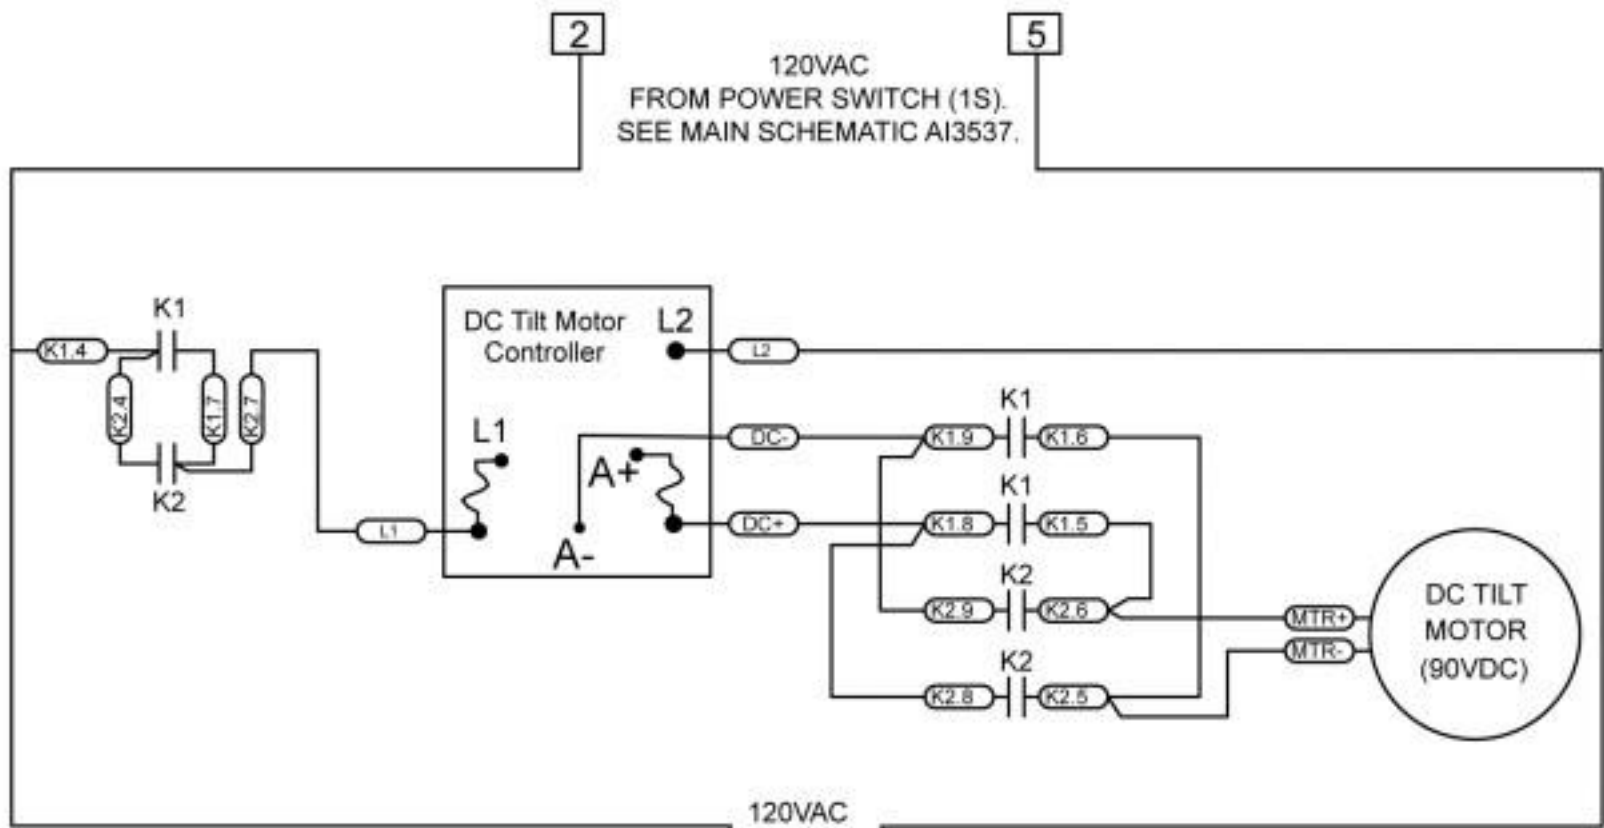

**K SERIES GAS KETTLES
20, 40 & 60 GALLON
STATIONARY & TILTING
MODELS**

2 FROM POWER SWITCH 1S
SEE MAIN SCHEMATIC 5