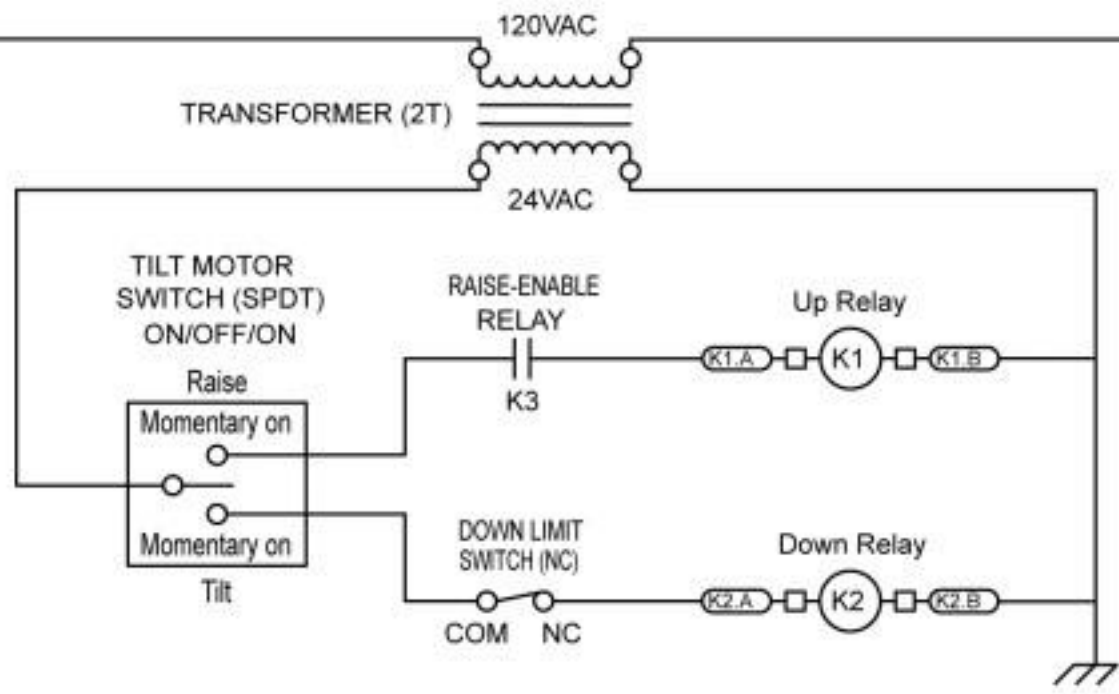

**K SERIES GAS KETTLES
20, 40 & 60 GALLON
STATIONARY & TILTING
MODELS**

2 FROM POWER SWITCH 1S
SEE MAIN SCHEMATIC 5