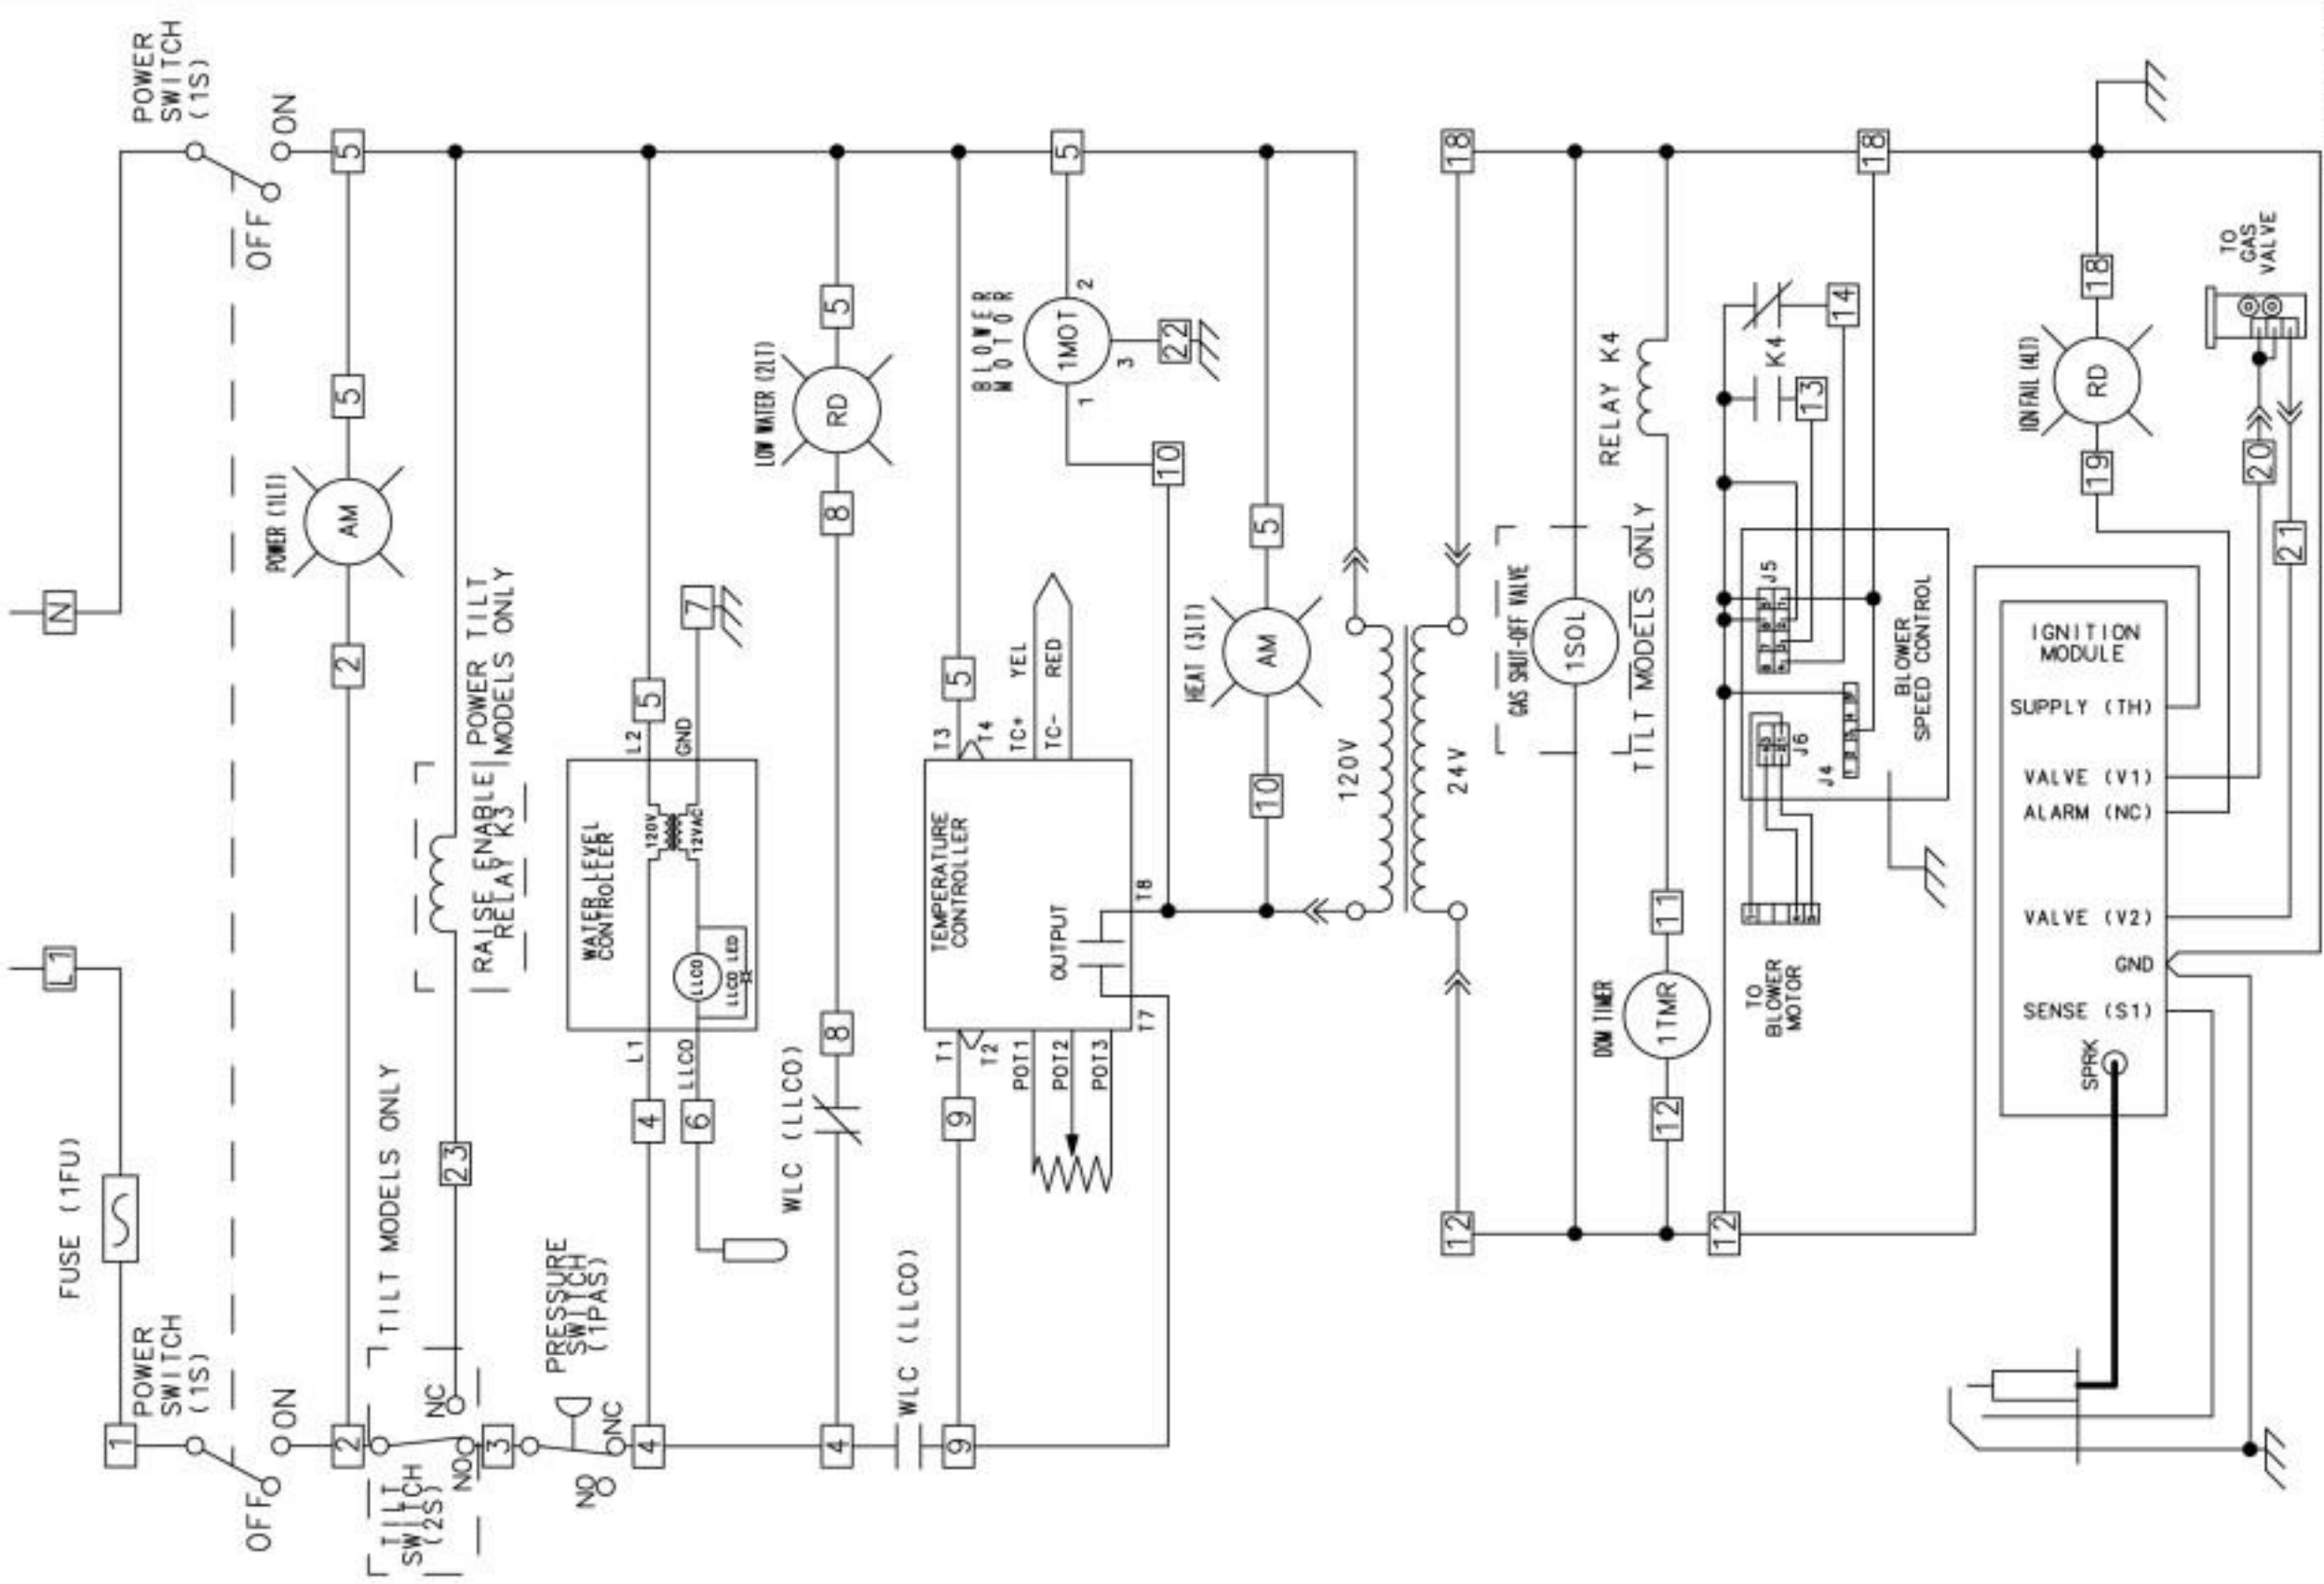

**K SERIES GAS KETTLES
20, 40 & 60 GALLON
STATIONARY & TILTING
MODELS**

2 FROM POWER SWITCH 1S
SEE MAIN SCHEMATIC 5