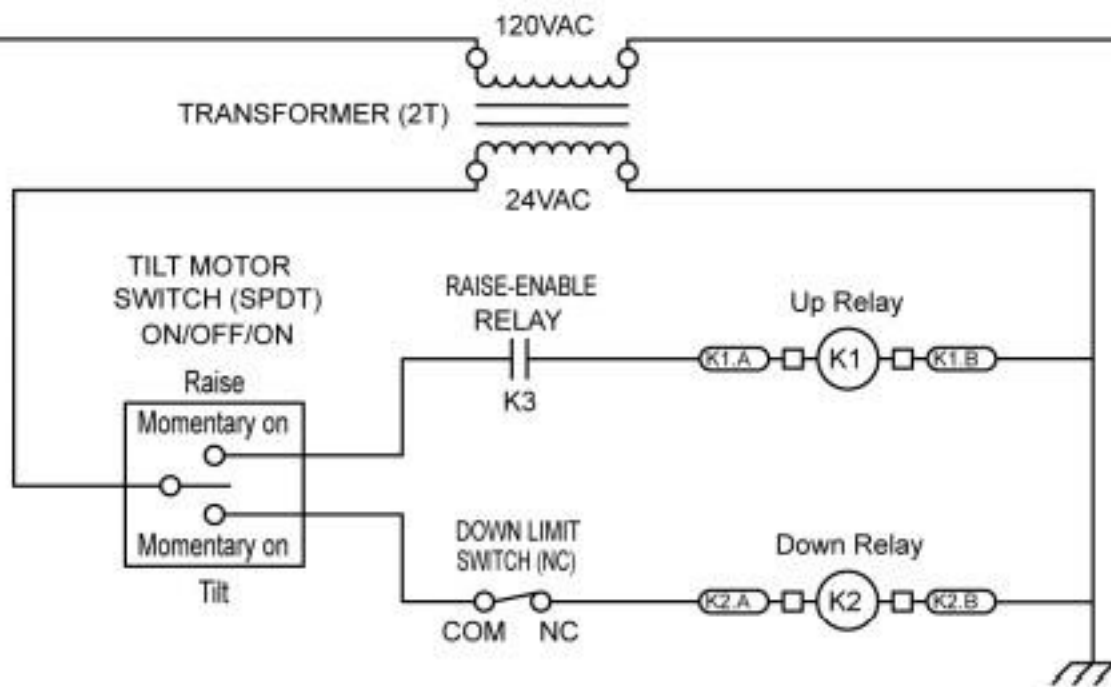

**K SERIES GAS KETTLES
20, 40 & 60 GALLON
STATIONARY & TILTING
MODELS**

SCHEMATIC FOR OPTIONAL POWER TILT