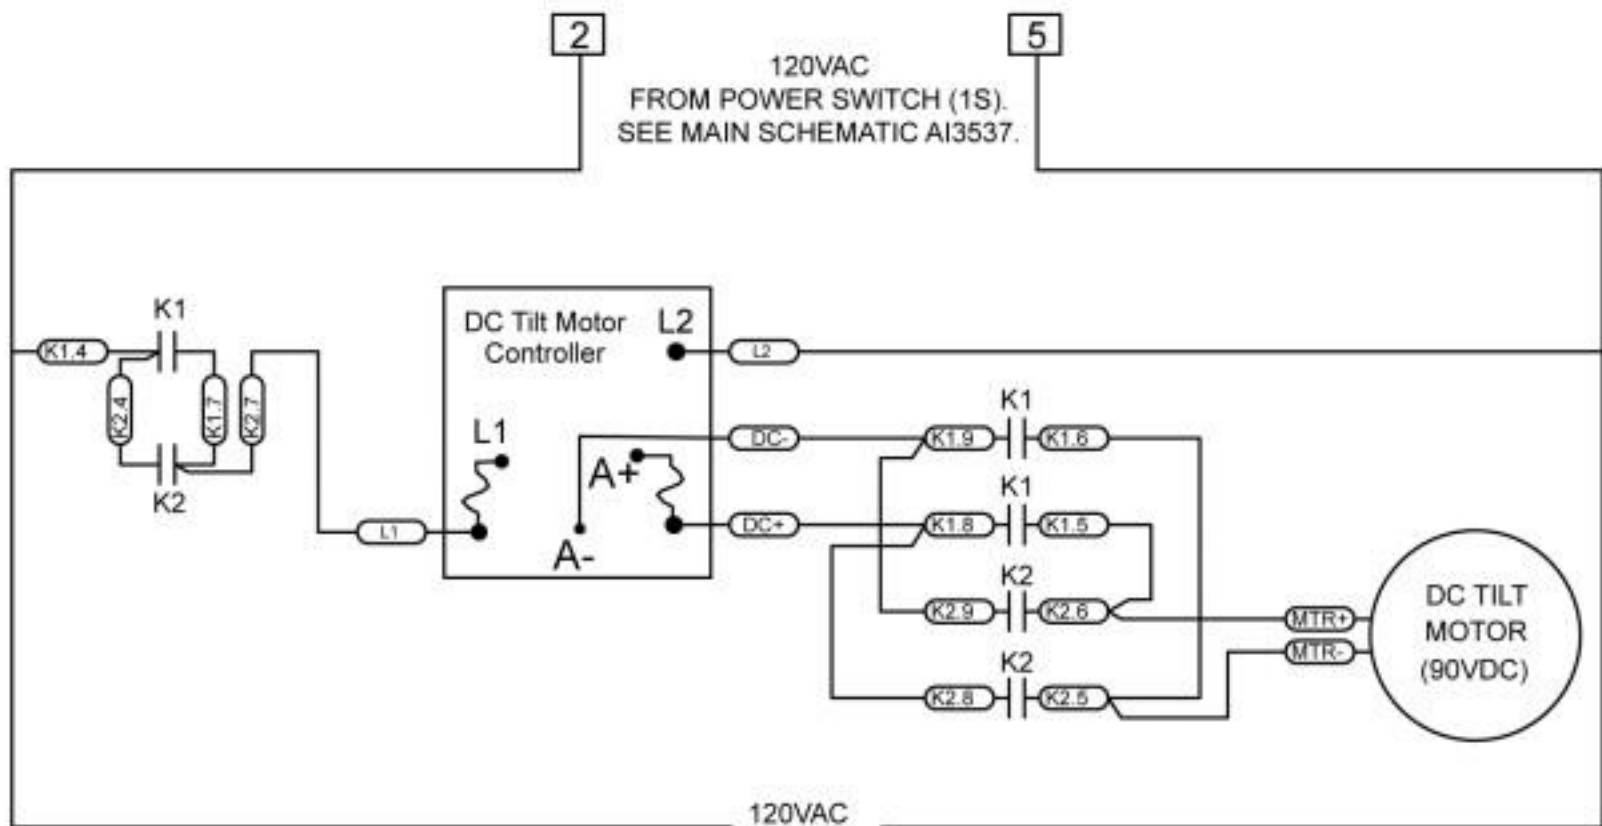

**K SERIES GAS KETTLES
20, 40 & 60 GALLON
STATIONARY & TILTING
MODELS**

SCHEMATIC FOR OPTIONAL POWER TILT