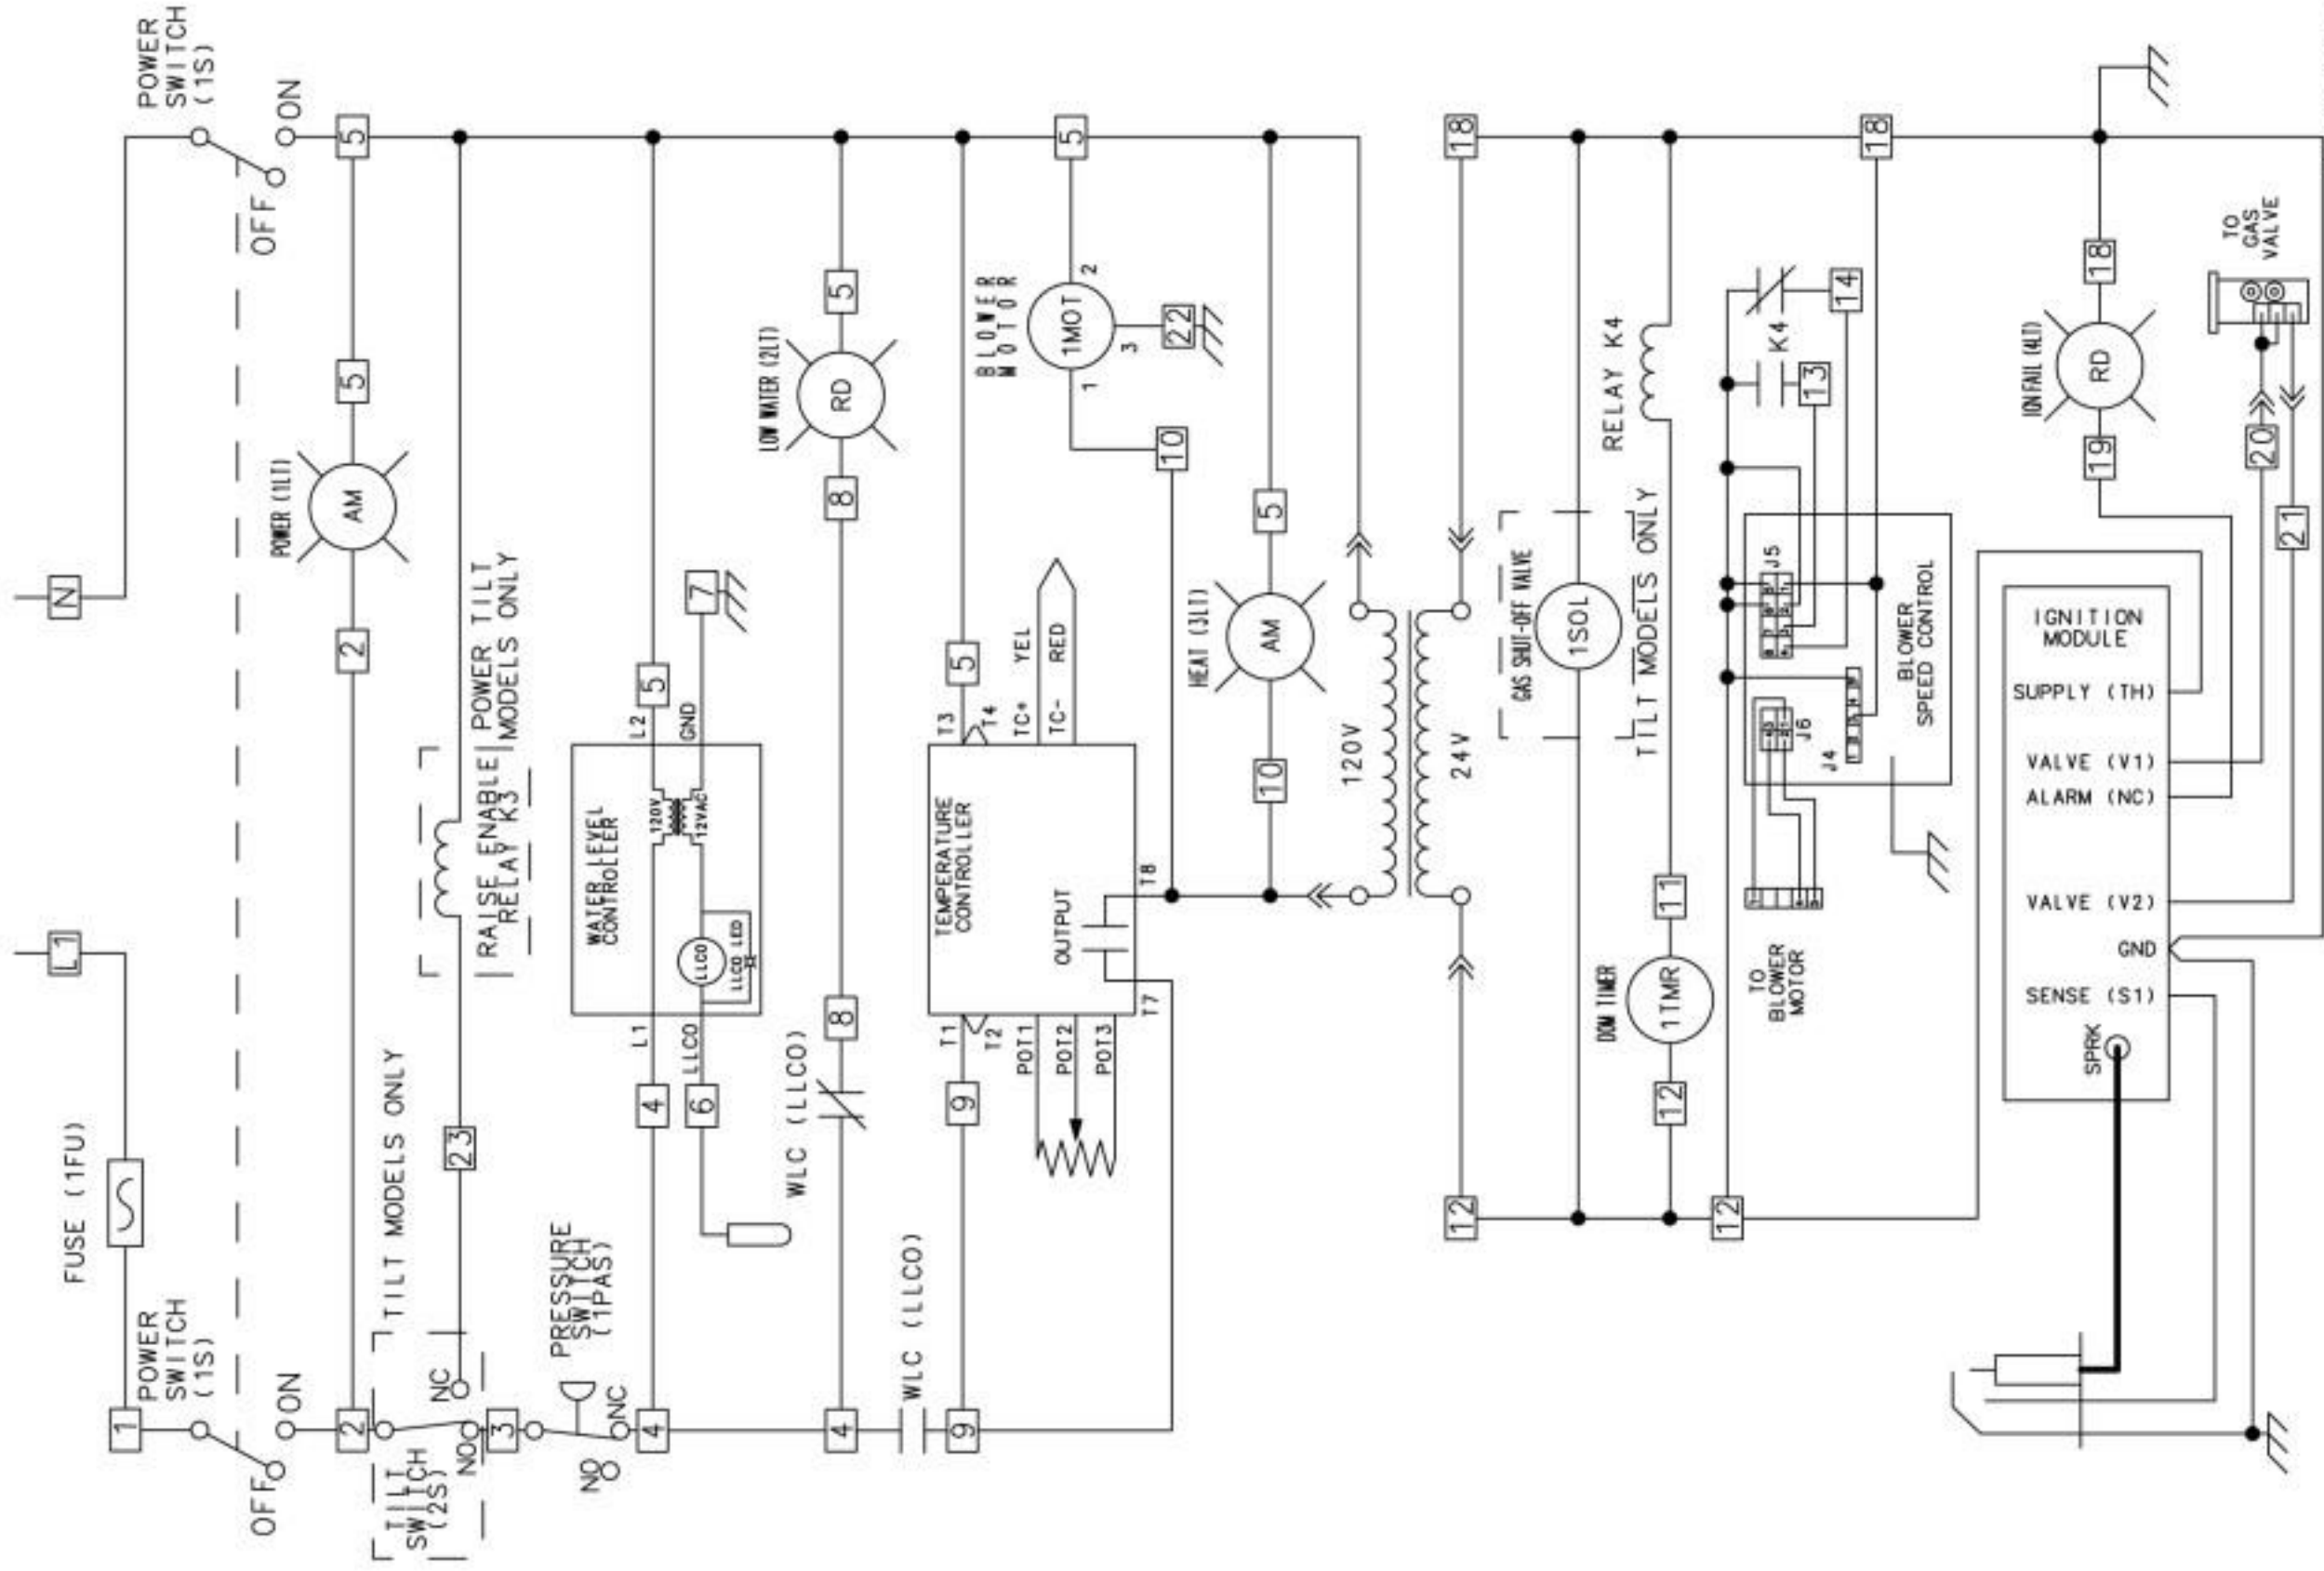

**K SERIES GAS KETTLES
20, 40 & 60 GALLON
STATIONARY & TILTING
MODELS**

SCHEMATIC FOR OPTIONAL POWER TILT