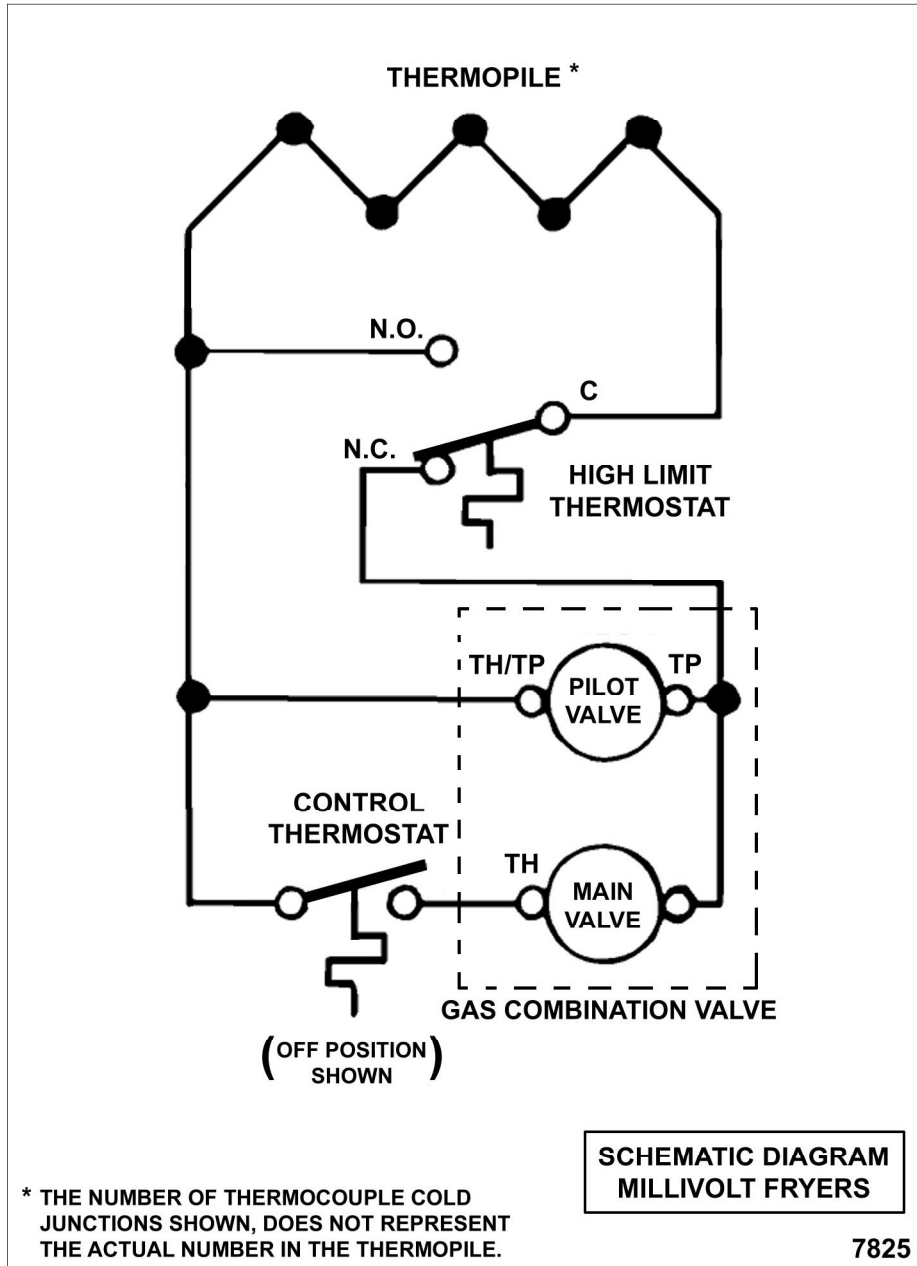

SCHEMATIC DIAGRAM

Millivolt Controls

WIRING DIAGRAMS

Millivolt Controls

Junction Box, Kleenscreen Filtering System

DERIVED FROM: 426767 & 422308

Frymate (Dump Station)