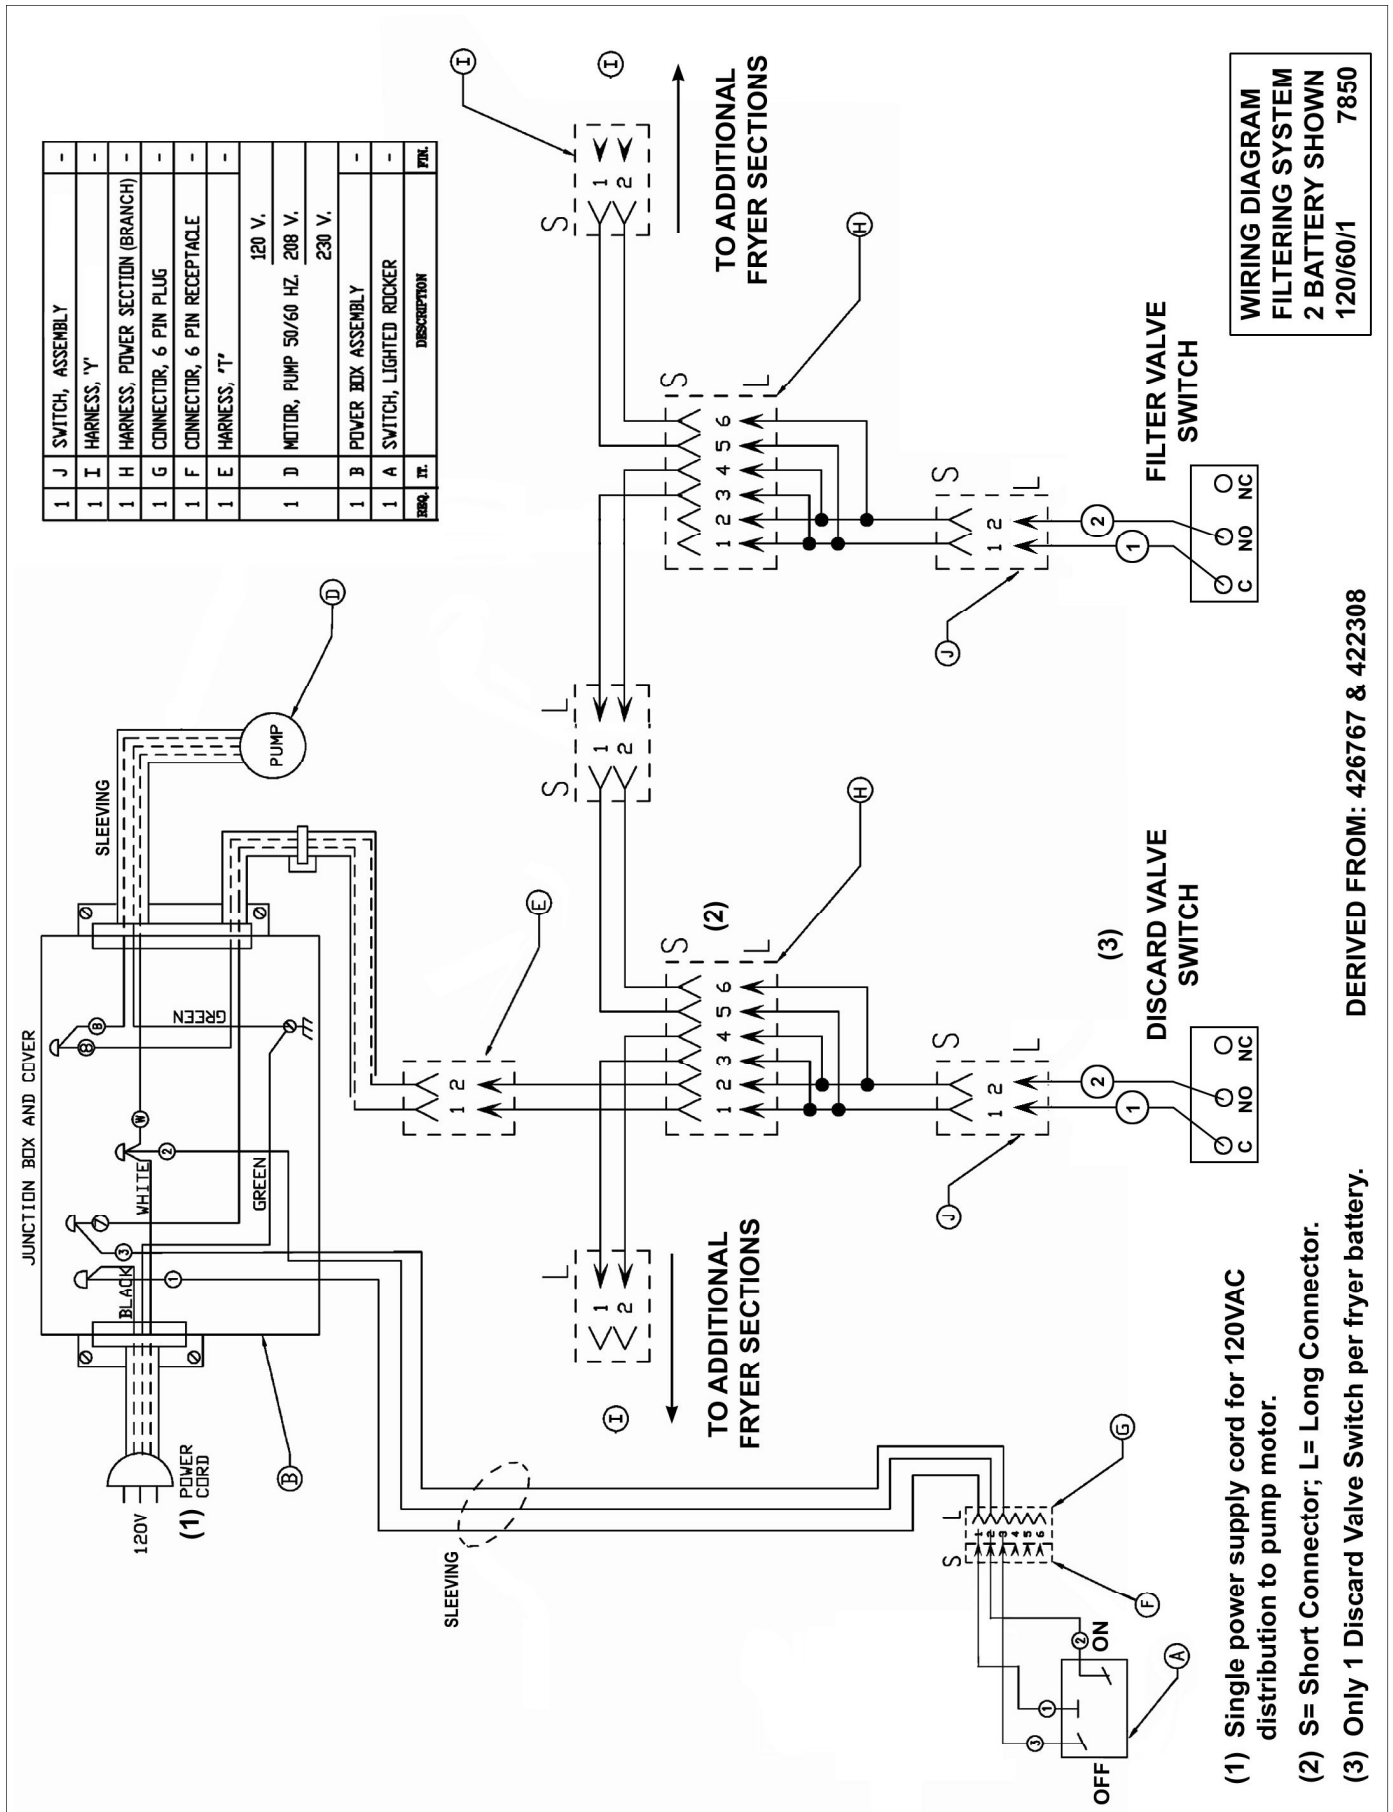

SCHEMATIC DIAGRAM

Millivolt Controls

WIRING DIAGRAMS

Millivolt Controls

Junction Box, Kleenscreen Filtering System

DERIVED FROM: 426767 & 422308

Frymate (Dump Station)