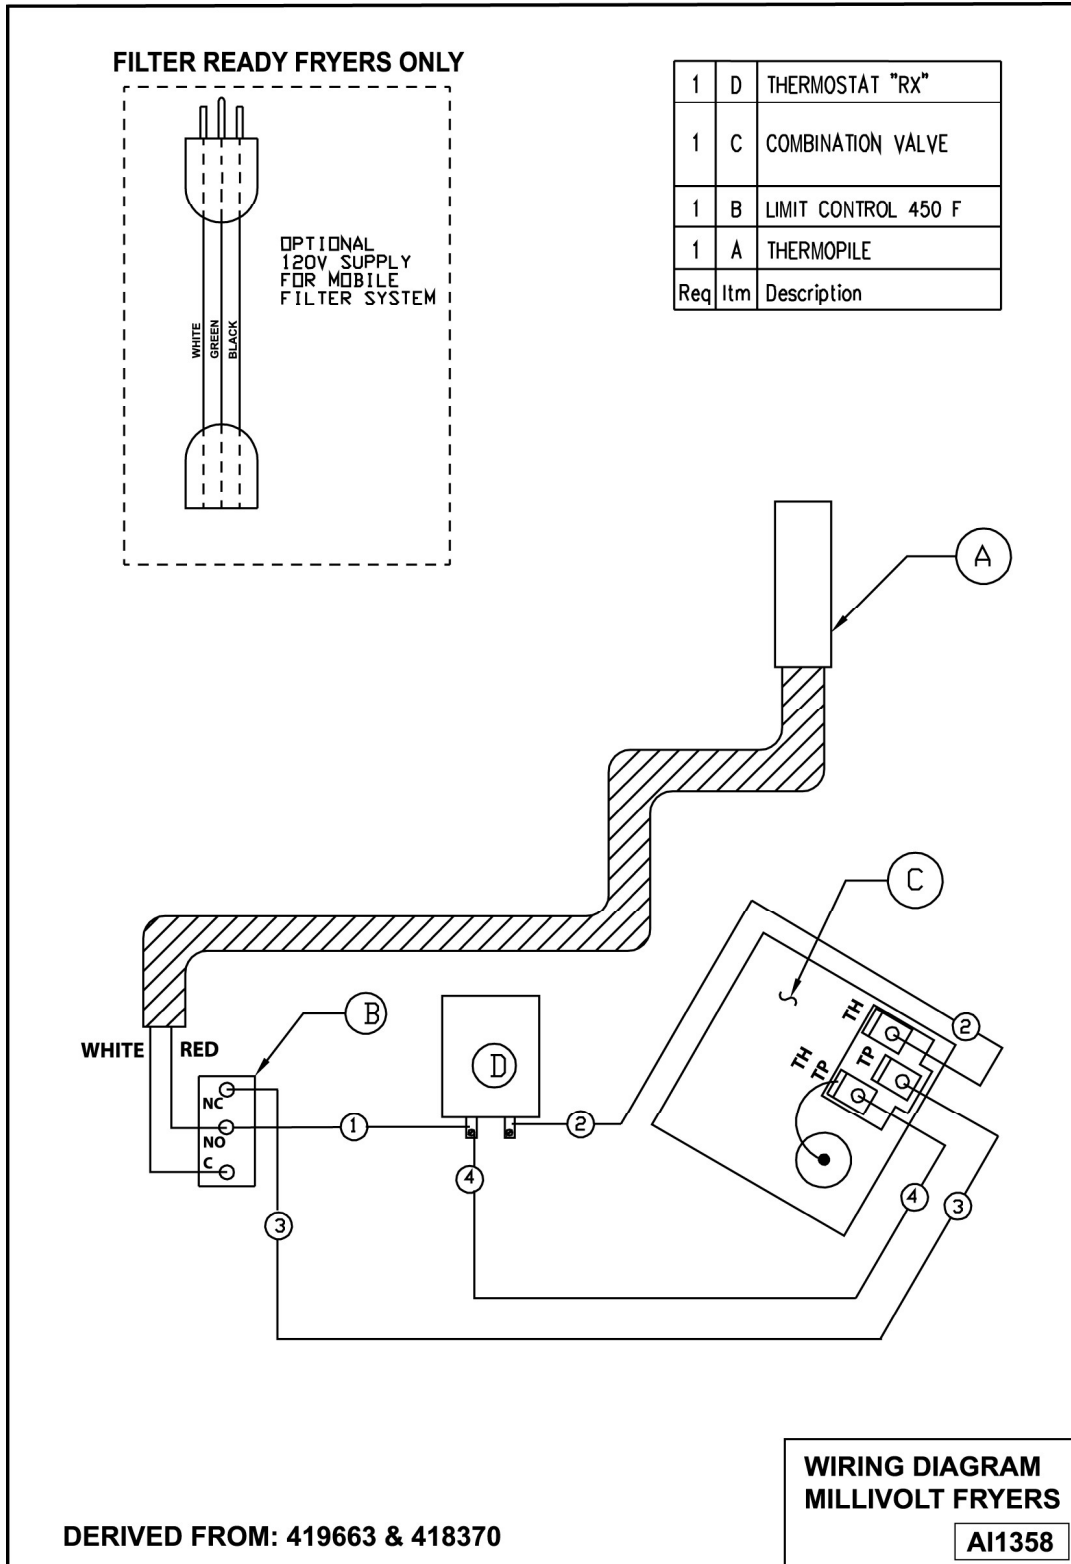

SCHEMATIC DIAGRAM

Millivolt Controls

WIRING DIAGRAMS

Millivolt Controls

Junction Box, Kleenscreen Filtering System

DERIVED FROM: 426767 & 422308

Frymate (Dump Station)