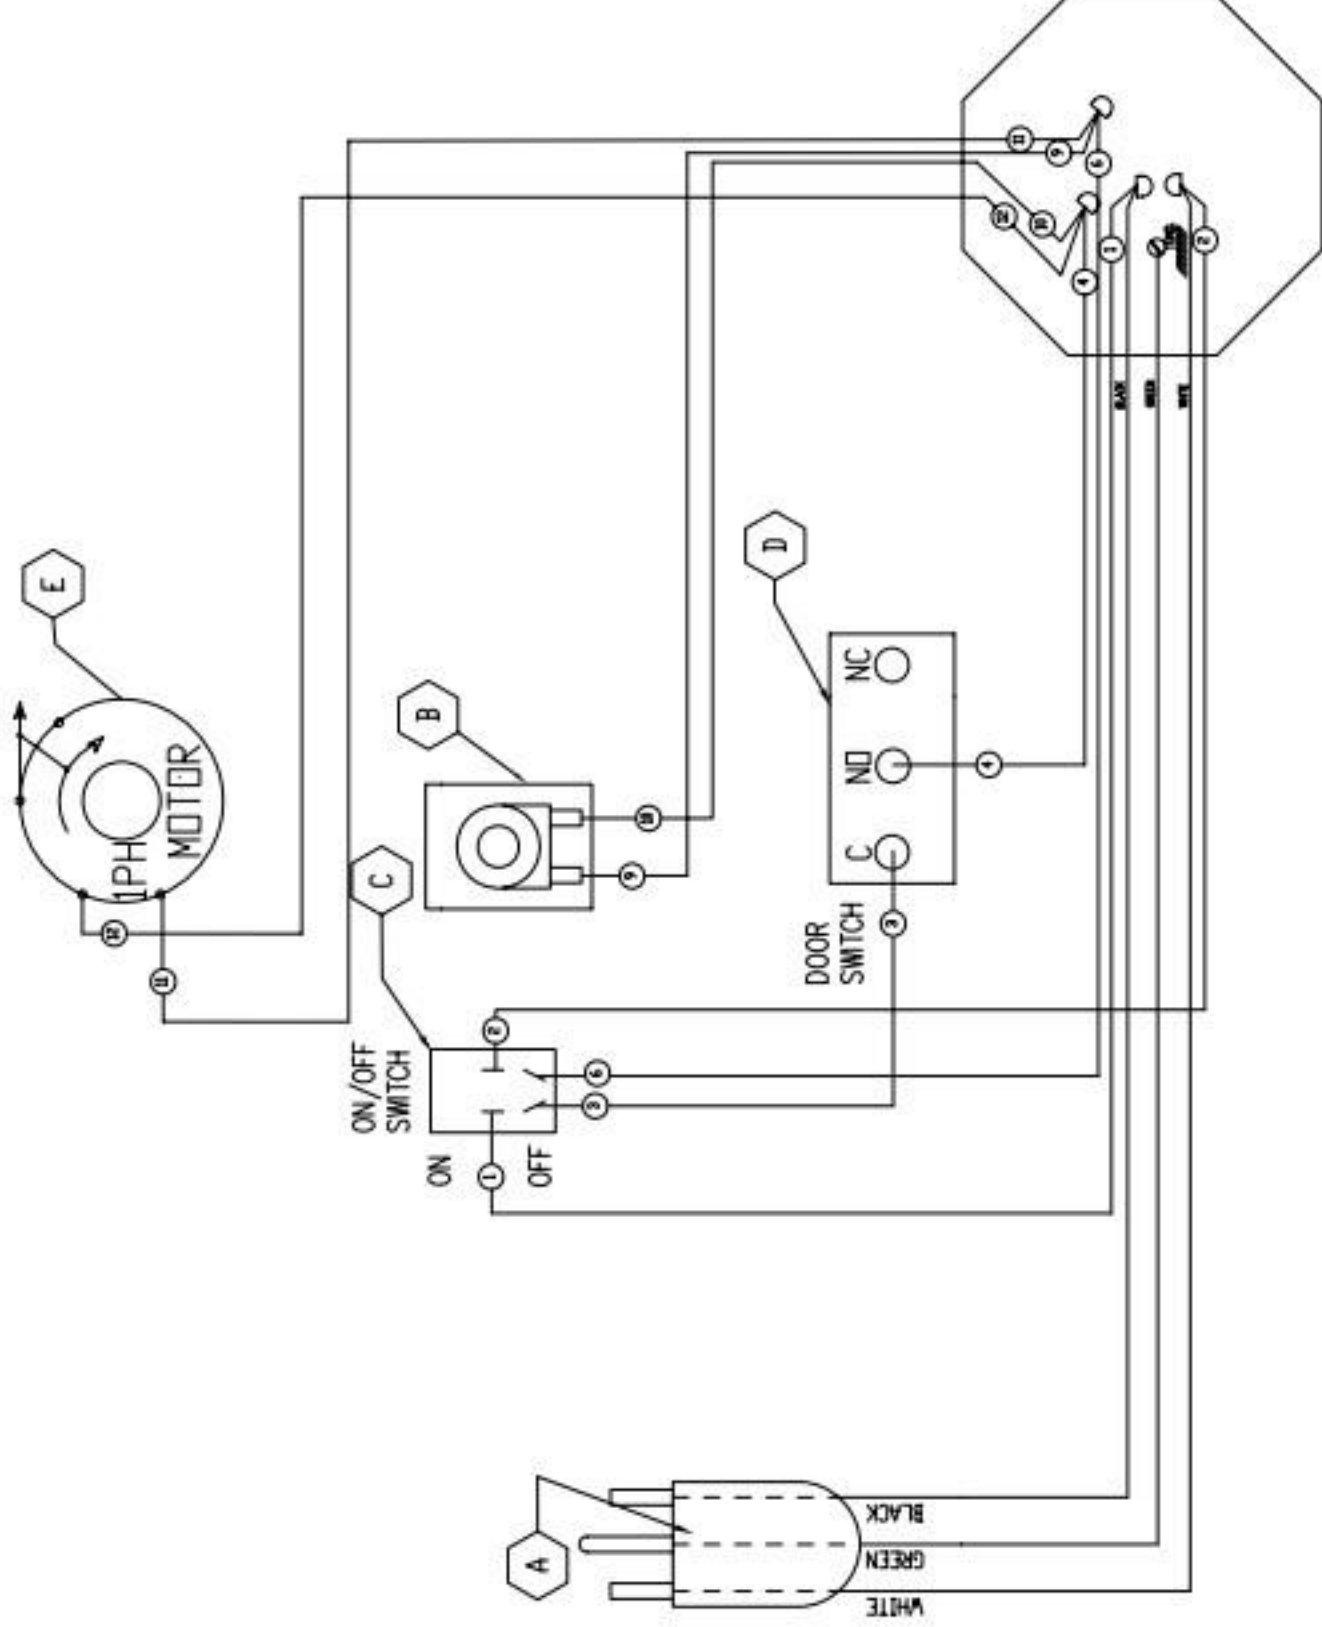

SCHEMATIC DIAGRAM

Double Oven 120 Volt Endurance Convection Range

60" UNITS REQUIRE FULL DECAL 497523-2

WIRING DIAGRAMS

Double Oven 120 Volt Endurance Convection Range (Drawing 1 of 2)

SEE SCHEMATIC DECAL 497523-1

2	E	MOTOR 1/6 HP 120 V.	---
2	D	DOOR SWITCH	---
2	C	ROCKER SWITCH	---
2	B	SOLENOID	---
1	A	POWER CORD	---
	PT.	DESCRIPTION	PK.
WIRING INFORMATION			
FOR UNITS LISTED			
WIRING DIAGRAM DOUBLE OVEN 120 VOLT			
ENDURANCE CONVECTION RANGE			
PRINT 1 OF 2	D 497522	SCALE NONE	REV A2

Double Oven 120 Volt Endurance Convection Range (Drawing 2 of 2)

SEE SCHEMATIC DECAL 497523-2

2	E	MOTOR 1/6 HP 120 V.	---
2	D	DOOR SWITCH	---
2	C	ROCKER SWITCH	---
2	B	SOLENOID	---
1	A	POWER CORD	---
REQ.	IT.	DESCRIPTION	PK.
WIRING INFORMATION			
FOR UNITS LISTED			
WIRING DIAGRAM DOUBLE OVEN 120 VOLT			
ENDURANCE CONVECTION RANGE			
		SCALE: NONE	
SHEET 2 OF 2		D 497522	REV A 2