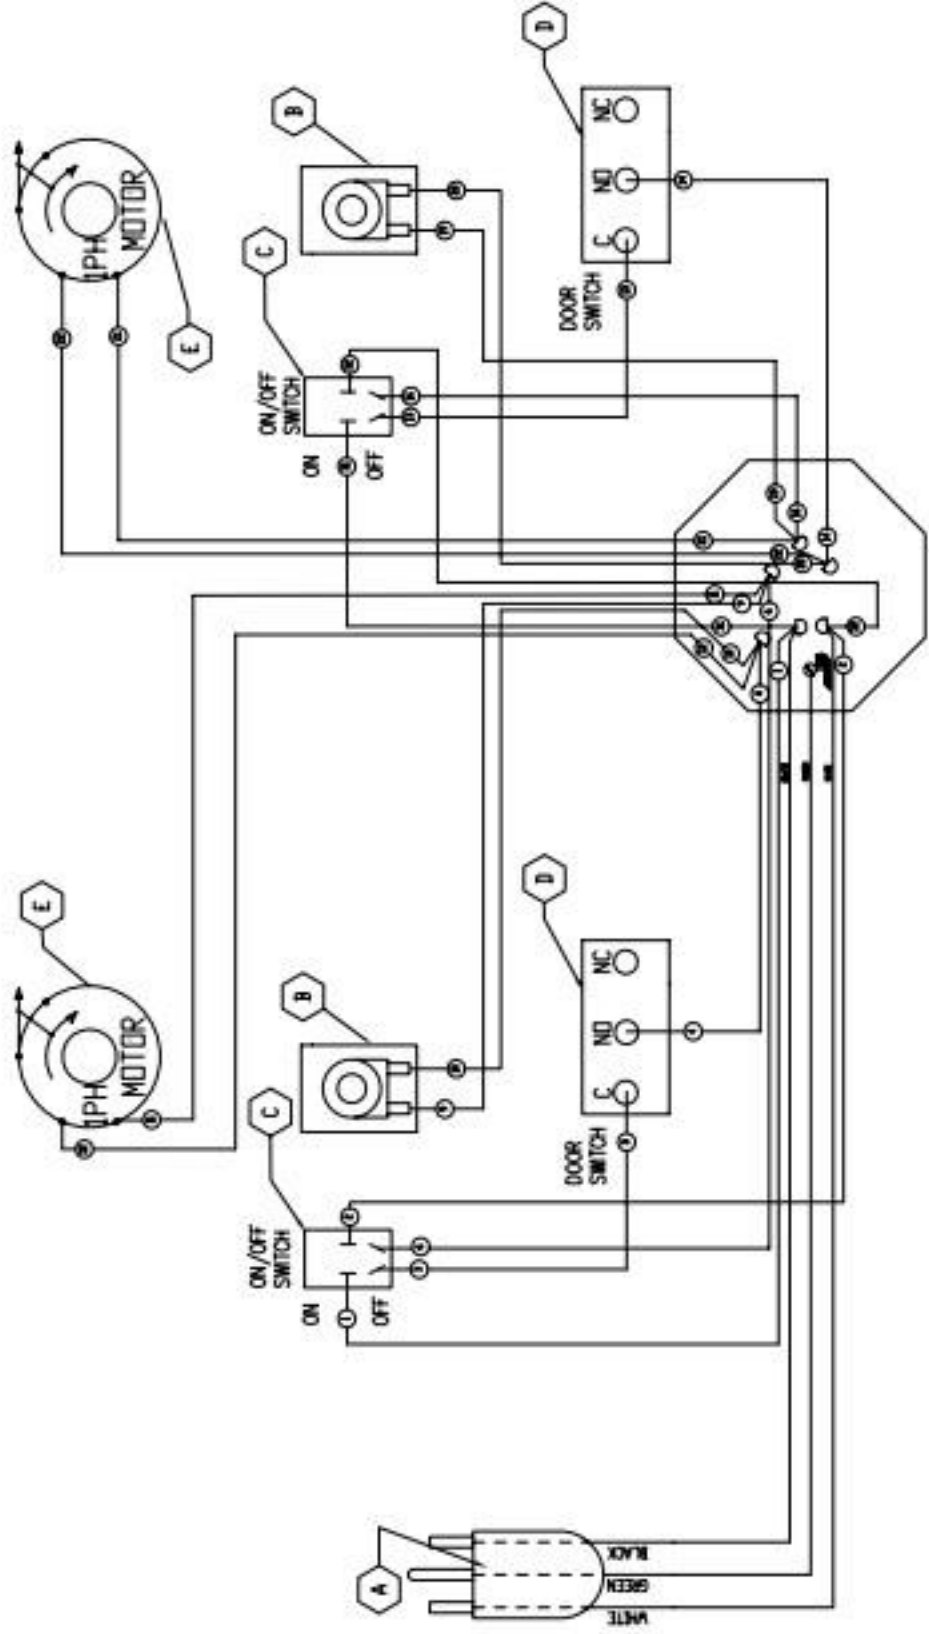

SCHEMATIC DIAGRAM

Double Oven 120 Volt Endurance Convection Range

60" UNITS REQUIRE FULL DECAL 497523-2

WIRING DIAGRAMS

Double Oven 120 Volt Endurance Convection Range (Drawing 1 of 2)

SEE SCHEMATIC DECAL 497523-1

2	E	MOTOR 1/6 HP 120 V.	---
2	D	DOOR SWITCH	---
2	C	ROCKER SWITCH	---
2	B	SOLENOID	---
1	A	POWER CORD	---
	PT.	DESCRIPTION	PK.
WIRING INFORMATION			
FOR UNITS LISTED			
WIRING DIAGRAM DOUBLE OVEN 120 VOLT			
ENDURANCE CONVECTION RANGE			
PRINT 1 OF 2	D 497522	SCALE NONE	REV A2

Double Oven 120 Volt Endurance Convection Range (Drawing 2 of 2)

SEE SCHEMATIC DECAL 497523-2

2	E	MOTOR 1/6 HP 120 V.	---
2	D	DOOR SWITCH	---
2	C	ROCKER SWITCH	---
2	B	SOLENOID	---
1	A	POWER CORD	---
REQ.	IT.	DESCRIPTION	PK.
WIRING INFORMATION			
FOR UNITS LISTED			
WIRING DIAGRAM DOUBLE OVEN 120 VOLT			
ENDURANCE CONVECTION RANGE			
		SCALE: NONE	
SHEET 2 OF 2		D 497522	REV A 2