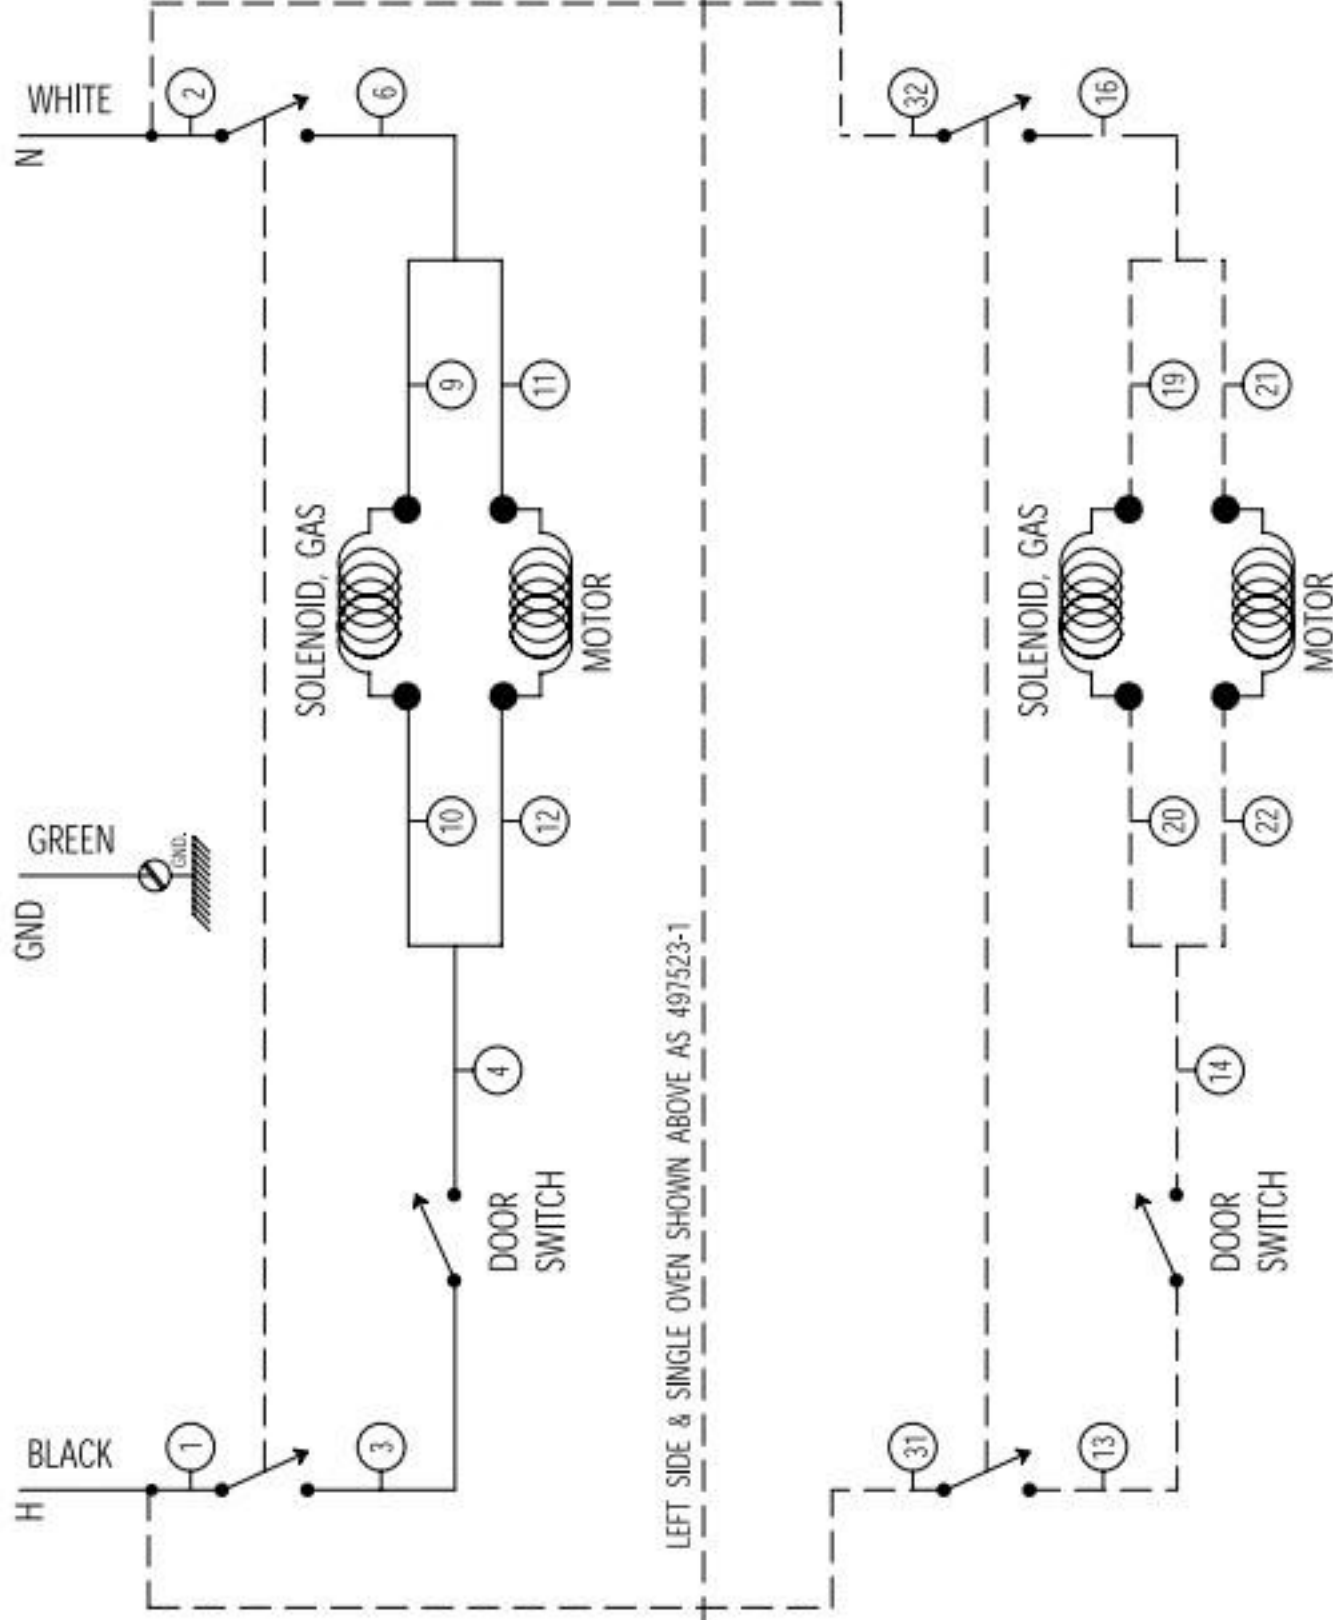

SCHEMATIC DIAGRAM

Double Oven 120 Volt Endurance Convection Range

60" UNITS REQUIRE FULL DECAL 497523-2

WIRING DIAGRAMS

Double Oven 120 Volt Endurance Convection Range (Drawing 1 of 2)

SEE SCHEMATIC DECAL 497523-1

2	E	MOTOR 1/6 HP 120 V.	---
2	D	DOOR SWITCH	---
2	C	ROCKER SWITCH	---
2	B	SOLENOID	---
1	A	POWER CORD	---
	PT.	DESCRIPTION	PK.
WIRING INFORMATION			
FOR UNITS LISTED			
WIRING DIAGRAM DOUBLE OVEN 120 VOLT			
ENDURANCE CONVECTION RANGE			
PRINT 1 OF 2	D 497522	SCALE NONE	REV A2

Double Oven 120 Volt Endurance Convection Range (Drawing 2 of 2)

SEE SCHEMATIC DECAL 497523-2

2	E	MOTOR 1/6 HP 120 V.	---
2	D	DOOR SWITCH	---
2	C	ROCKER SWITCH	---
2	B	SOLENOID	---
1	A	POWER CORD	---
REQ.	IT.	DESCRIPTION	PK.
WIRING INFORMATION			
FOR UNITS LISTED			
WIRING DIAGRAM DOUBLE OVEN 120 VOLT			
ENDURANCE CONVECTION RANGE			
		SCALE: NONE	
SHEET 2 OF 2		D 497522	REV A 2