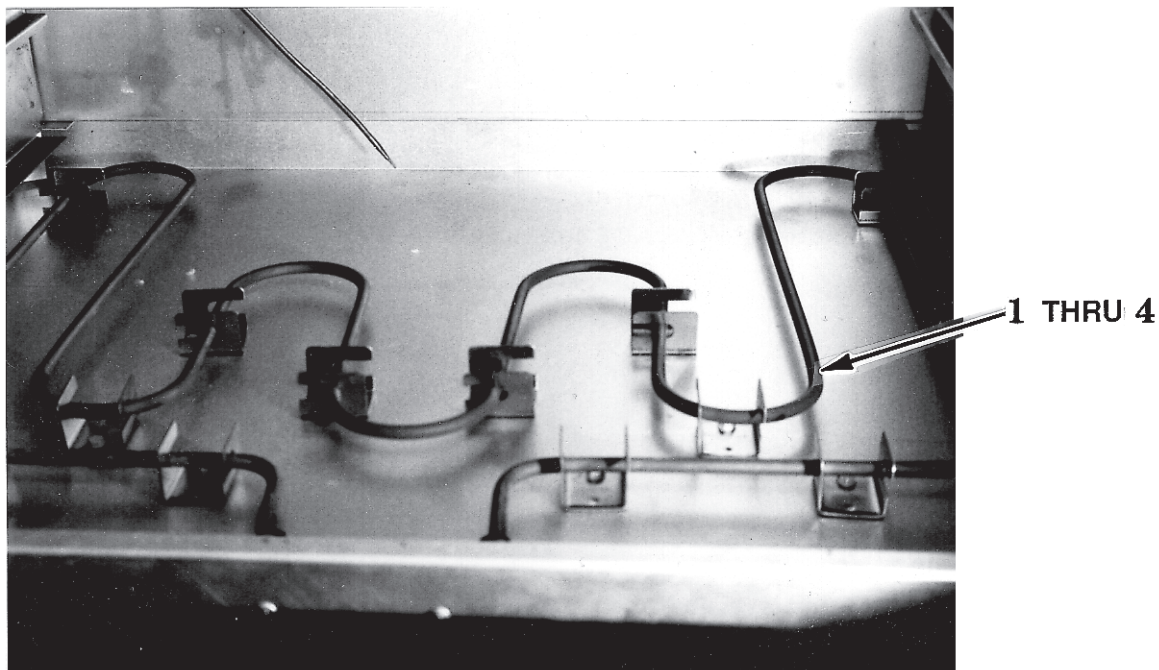

PL-22330

OVEN ELEMENTS

OVEN ELEMENTS

ILLUS. PL-22330	PART NO.	NAME OF PART	AMT.
1	00-421305-00001	Oven Element - Lower 208 V.(E24L & E48L)	1 or 2
2	00-421305-00002	Oven Element - Lower 240 V.(E24L & E48L)	1 or 2
3	00-421304-00001	Oven Element - Lower 208 V.(E36L & E60L)	1 or 2
4	00-421304-00002	Oven Element - Lower 240 V.(E36L & E60L)	1 or 2
5	00-421169-00001	Oven Element - Upper 208 V.(E24L & E48L)	1 or 2
6	00-421169-00002	Oven Element - Upper 240 V.(E24L & E48L)	1 or 2
7	00-421168-00001	Oven Element - Upper 208 V.(E36L & E60L)	1 or 2
8	00-421168-00002	Oven Element - Upper 240 V.(E36L & E60L)	1 or 2
9	00-412925-00001	Clamp - Element	AR
10	SD-032-07	Self-Tapping Screw 10-24 x 1/2 Hex Washer Hd., Type TT	AR
11	00-415677-00001	Clip - Capillary	AR
	00-417210-00001	Oven Bottom (E24L & E48L)	1 or 2
	00-413234-00001	Oven Bottom (E36L & E60L)	1 or 2
	00-417248-00001	Oven Rack (E24L & E48L)	AR
	00-413300-00001	Oven Rack (E36L & E60L)	AR
	00-419645-000G1	Oven Lining Assy. (LH or RH)	AR
	00-421168-00003	Oven Element - Upper 480 V.(E36L)	1
	00-421304-00003	Oven Element - Lower 480 V.(E36L)	1