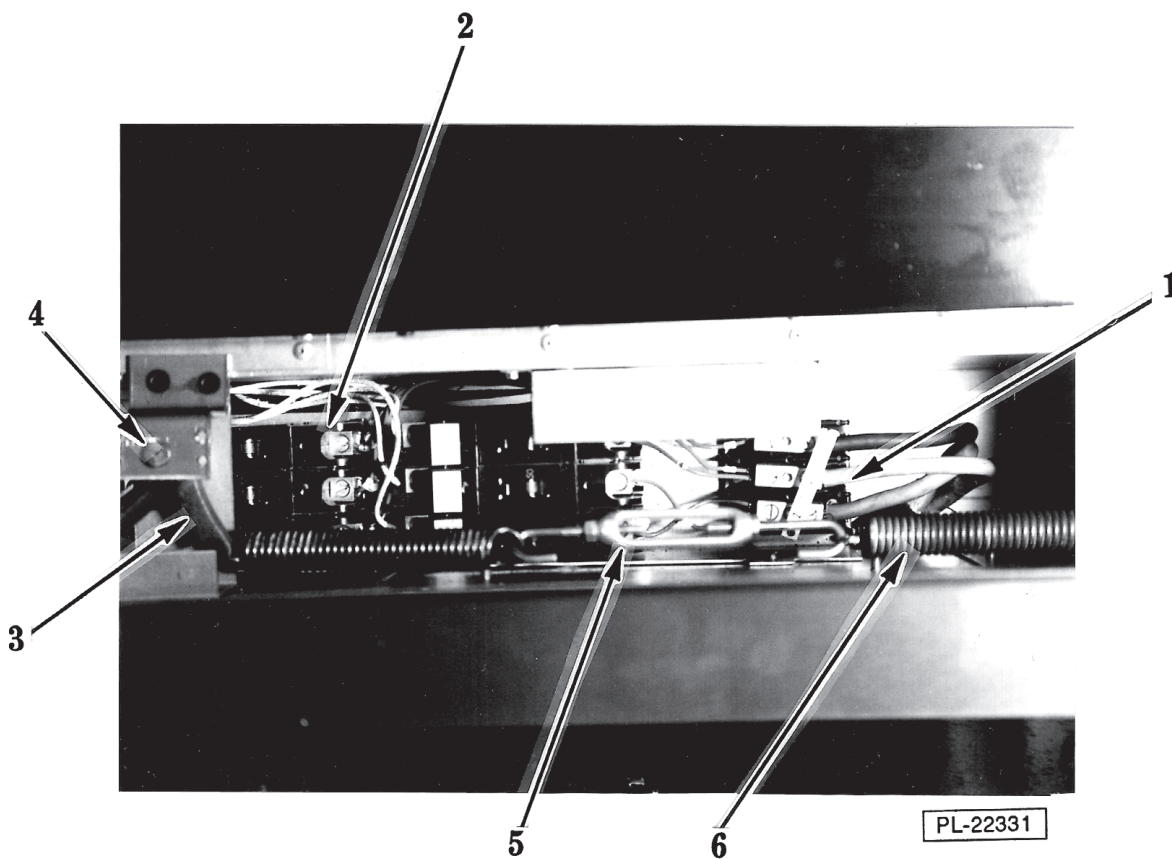

**SWITCH PANEL ASSY.**

ILLUS.	PART NO.	NAME OF PART	AMT.
PL-22332B			
1	00-411503-00004	Switch - Infinite (208/240 V.)	AR
2	00-412251-00001	Knob - Infinite Switch	AR
3	00-411506-00014	Thermostat (Oven)	1 or 2
4	00-418060-00002	Dial - Thermostat (Oven)	1 or 2
5	00-411496-000E5	Indicator Light (Oven)	AR
6	00-421194-00001	Indicator Light (Top Section - Double Lens)	AR
7	00-421194-00002	Indicator Light (Top Section - Single Lens)	AR
8	00-421945-00G42	Oven Door Assy. (36") (E36L)	1
	00-421945-00G29	Oven Door Assy. (30") (E60L)	2
	00-421945-00G19	Oven Door Assy. (24") (E24L, E48L)	1 or 2
	SC-036-14	Door Handle Screw	2
	00-411506-00006	Thermostat (Griddle)	AR
	00-418060-00002	Dial - Thermostat (Griddle)	AR
	00-411496-000E4	Indicator Light (Griddle)	AR
	00-421248-00001	Switch - On/Off (Hot Top)	AR
	00-421253-00001	Knob - On/Off Switch (Hot Top)	AR
	00-421249-00001	Switch 4 Heat (Hot Top)	AR
	00-421254-00001	Knob - 4 Heat Switch (Hot Top)	AR
	00-421158-00001	Terminal Block (85-amp, 2-pole)	AR
	00-355798-00001	Switch 3 Heat (480V French Plates)	AR
	00-411506-00014	Thermostat (480V Griddle & Hot Top)	AR

**CONNECTION BLOCK ASSY. &  
DOOR MECHANISM**

ILLUS. PL-22331	PART NO.	NAME OF PART	AMT.
1	00-410472-00008	Terminal Block .....	1
2	00-411501-00014	Circuit Breaker .....	AR
3	00-403956-00001	Crank - Bell .....	2
4	00-403971-00001	Pin - Bell Crank .....	2
5	00-417865-00001	Turnbuckle (36") .....	1
6	00-404053-00001	Spring - Oven Door (36") .....	2
	00-412014-00001	Spring - Oven Door (24") .....	1
	00-413342-00001	Spring - Oven Door (60") .....	2
	00-417856-00001	Lug - Grounding (With Set Screw) .....	1
	00-421301-00001	Cover - Breaker .....	1
	00-413381-00001	Door Hook (RH) .....	1
	00-413381-00002	Door Hook (LH) .....	1
	00-410472-00011	Terminal Block (3-pole) (E60L) (E36L 480V) .....	AR
	00-411497-000B1	Contactor (240V 2-pole) (480V Units) .....	AR
	00-411500-00006	Transformer (480V - 240V) .....	AR