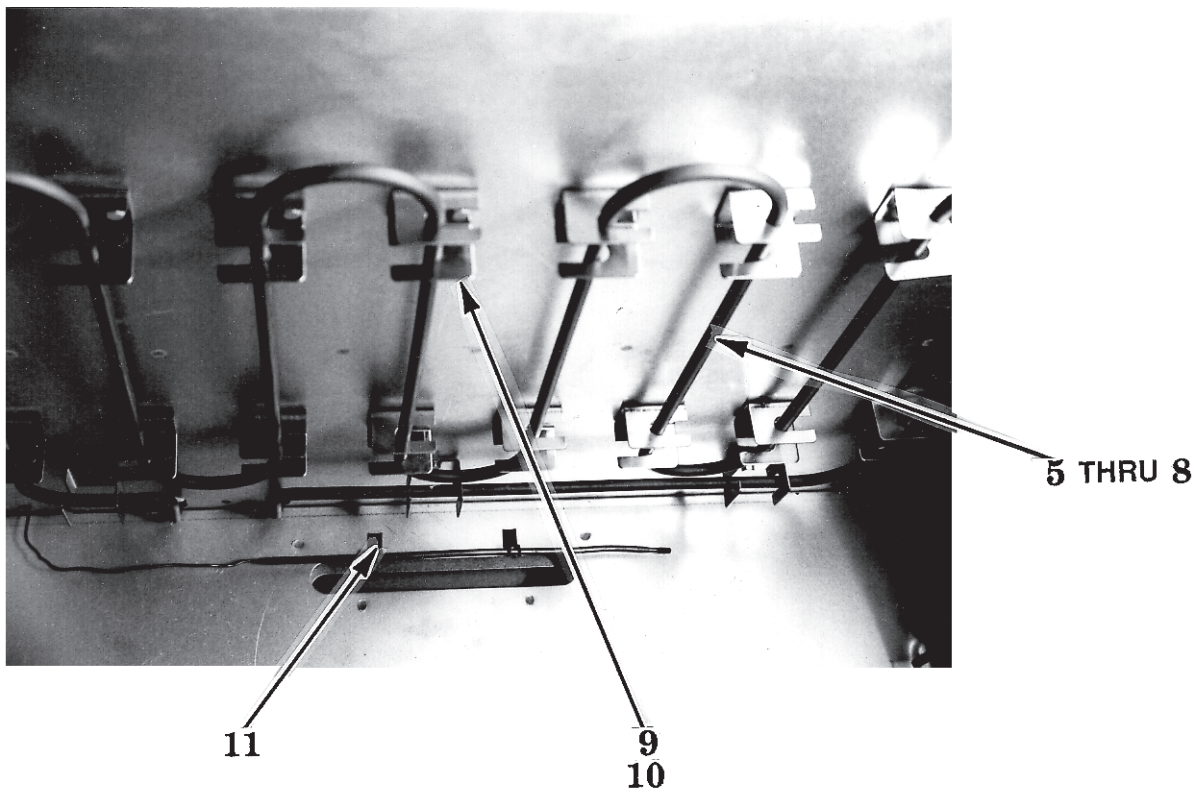

PL-22330

OVEN ELEMENTS

OVEN ELEMENTS

ILLUS. PL-22330	PART NO.	NAME OF PART	AMT.
1	00-421305-00001	Oven Element - Lower 208 V.(E24L & E48L)	1 or 2
2	00-421305-00002	Oven Element - Lower 240 V.(E24L & E48L)	1 or 2
3	00-421304-00001	Oven Element - Lower 208 V.(E36L & E60L)	1 or 2
4	00-421304-00002	Oven Element - Lower 240 V.(E36L & E60L)	1 or 2
5	00-421169-00001	Oven Element - Upper 208 V.(E24L & E48L)	1 or 2
6	00-421169-00002	Oven Element - Upper 240 V.(E24L & E48L)	1 or 2
7	00-421168-00001	Oven Element - Upper 208 V.(E36L & E60L)	1 or 2
8	00-421168-00002	Oven Element - Upper 240 V.(E36L & E60L)	1 or 2
9	00-412925-00001	Clamp - Element	AR
10	SD-032-07	Self-Tapping Screw 10-24 x 1/2 Hex Washer Hd., Type TT	AR
11	00-415677-00001	Clip - Capillary	AR
	00-417210-00001	Oven Bottom (E24L & E48L)	1 or 2
	00-413234-00001	Oven Bottom (E36L & E60L)	1 or 2
	00-417248-00001	Oven Rack (E24L & E48L)	AR
	00-413300-00001	Oven Rack (E36L & E60L)	AR
	00-419645-000G1	Oven Lining Assy. (LH or RH)	AR
	00-421168-00003	Oven Element - Upper 480 V.(E36L)	1
	00-421304-00003	Oven Element - Lower 480 V.(E36L)	1