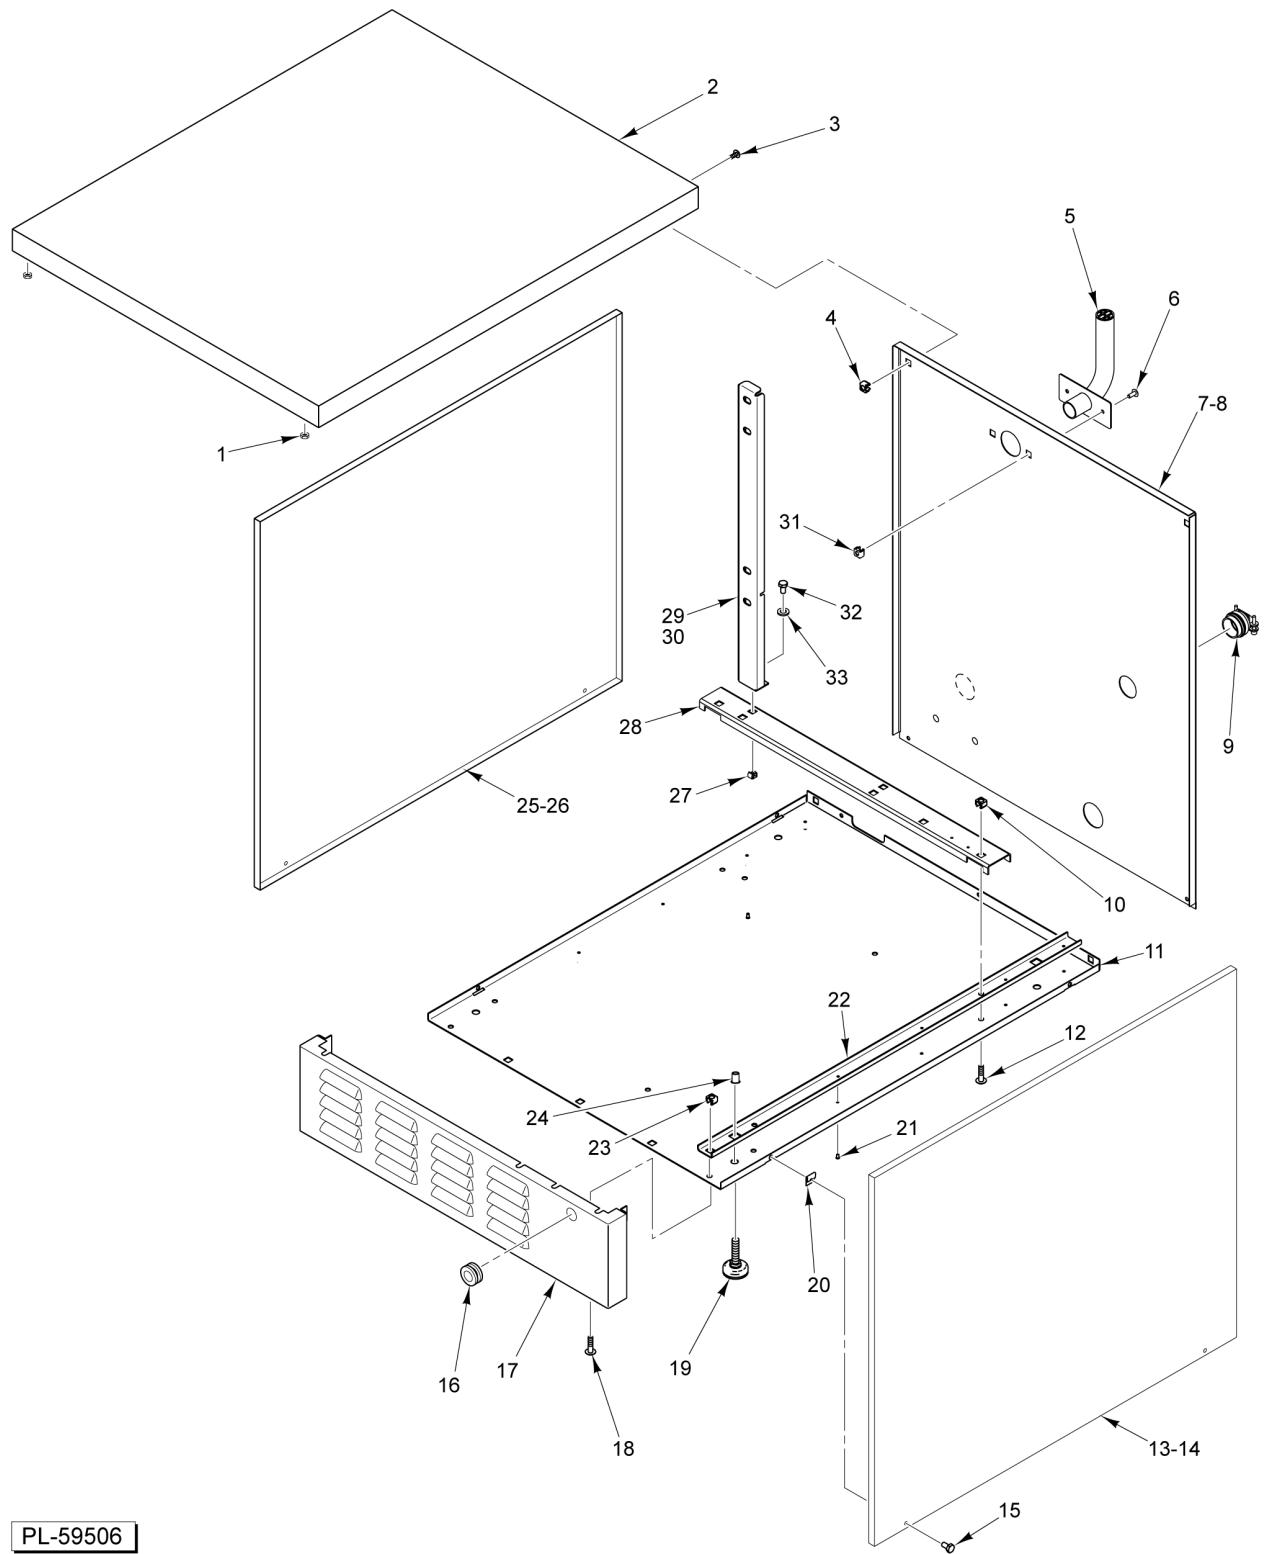

PL-59506

CABINET

CABINET

ILLUS. PL-59506	PART NO.	NAME OF PART	AMT.
1	NS-038-04	Lock Nut 1/4-20.....	2
2	00-855547-00003	Top Panel.....	1
3	SC-066-06	Mach. Screw 10-24 x 1/2 Phil. Truss Hd. (SST).....	2
4	NS-049-01	Panel Nut 10-24.....	2
5	00-857586-00001	Vent.....	1
6	SC-066-06	Mach. Screw 10-24 x 1/2 Phil. Truss Hd. (SST).....	2
7	00-857588-00001	Back Panel - Cabinet (3 Pan).....	1
8	00-857587-00001	Back Panel - Cabinet (5 Pan).....	1
9	FE-026-41	Connector - Conduit.....	2
10	NS-049-03	Panel Nut 1/4-20.....	2
11	00-856726-00001	Panel - Cabinet Base.....	1
12	SC-115-70	Mach. Screw 1/4-20 x 1 Slotted Truss Hd. (SST).....	2
13	00-856731-00001	Side Panel - Cabinet (3-Pan).....	1
14	00-856731-00002	Side Panel - Cabinet (5-Pan).....	1
15	SC-093-27	Mach. Screw 10-24 x 7/8 Phil. Truss Hd. (SST).....	4
16	FE-025-79	Bushing - Snap (Electric).....	1
17	00-855314-00001	Apron - Cabinet.....	1
18	SC-066-06	Mach. Screw 10-24 x 1/2 Phil. Truss Hd. (SST).....	2
19	00-856760-00001	Leg - Leveling (Counter Top).....	4
20	00-854766-00001	Nut - Speed 3 Type.....	4
21	RS-030-08	Rivet - Dome 1/8 In.....	8
22	00-856738-00001	Channel - Cabinet Base.....	2
23	NS-049-03	Panel Nut 1/4-20.....	2
24	00-857508-00001	Insert 3/16-16.....	4
25	00-856731-00001	Side Panel - Cabinet (3-Pan).....	1
26	00-856731-00002	Side Panel - Cabinet (5-Pan).....	1
27	NS-049-03	Panel Nut 1/4-20.....	2
28	00-857566-00001	Cross Channel - Base (Cabinet).....	1
29	00-856747-00001	Support Channel - Cabinet (3-Pan).....	2
30	00-856747-00002	Support Channel - Cabinet (5-Pan).....	2
31	NS-049-01	Panel Nut 10-24.....	2
32	SC-041-50	Cap Screw 1/4-20 x 1/2 Hex Hd. (SST).....	2
33	WL-006-17	Lockwasher 1/4 Helical (SST).....	2