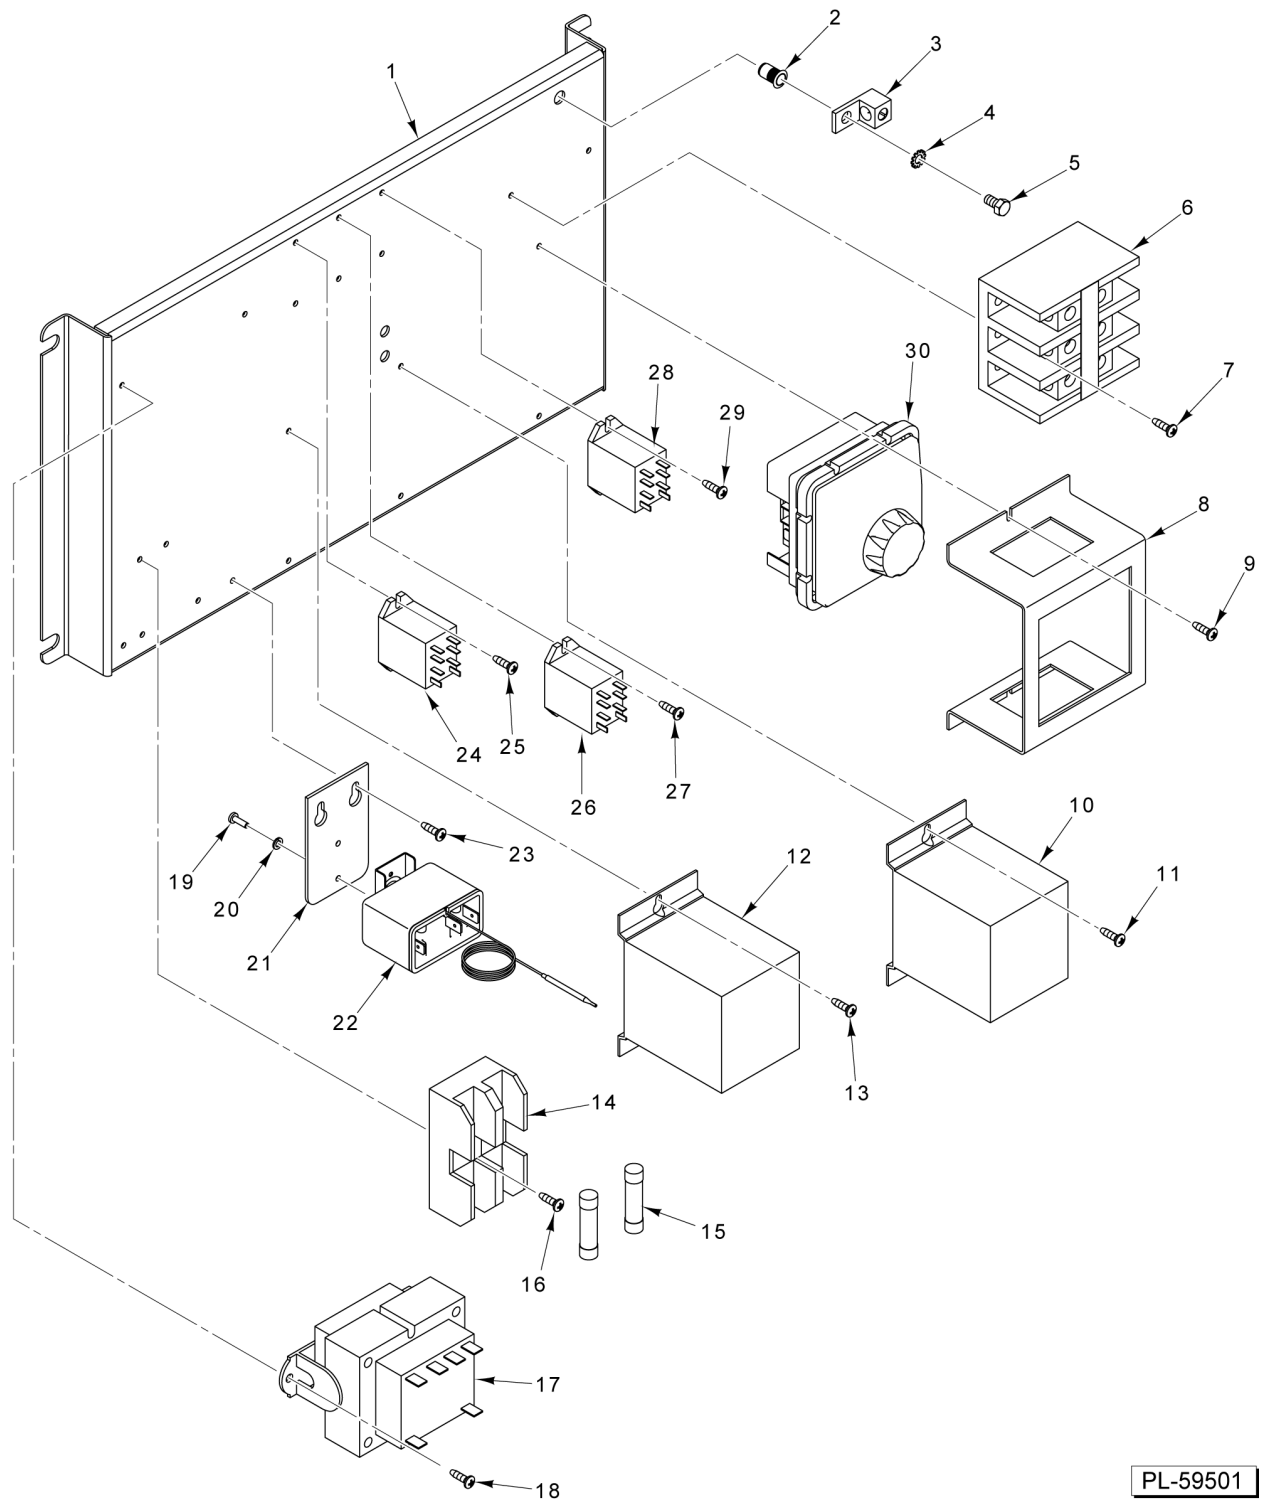

CATALOG OF REPLACEMENT PARTS

C24EO SERIES CONNECTIONLESS STEAMER

C24EO3
C24EO5

ML-136006
ML-136007

Table of Contents

5	CONTROLS
7	ELECTRICAL COMPONENTS
9	ELECTRICAL COMPONENTS (AUTOFILL)
11	DOOR
13	COMPARTMENT
15	DRAIN ASSEMBLY
17	HEATER ELEMENT AND SHIELDS
19	CABINET

PL-59500

CONTROLS

CONTROLS

ILLUS.	PART NO.	NAME OF PART	AMT.
1	00-855677-00003	Switch - On/Off Momentary LT. DPDT.....	1
2	00-856680-00001	Plug - Blank Assy. (Incls. Gasket).....	1
3	00-855795-00001	Gasket - Switch.....	1
4	00-855794-00001	Bezel - Switch.....	2
5	00-855796-00001	Gasket - Bezel.....	1
6	00-913102-00265	Double Light Assy. (Amber - Low Water / Red - Cook).....	1
7	00-856680-00001	Plug - Blank Assy. (Incls. Gasket).....	1
8	00-856773-00001	Knob - Timer.....	1
9	00-854693-00001	Shaft - Rotary Seal.....	1
10	00-856771-00002	Overlay - Control (Vulcan).....	1
11	00-913102-0176A	Kit - Timer (Incls Shaft Seal & Knob).....	1
12	00-856680-00001	Plug - Blank Assy. (Incls. Gasket).....	1
13	00-858738-00001	Light - Indicator (Overfill) (Autofill Units Only).....	1