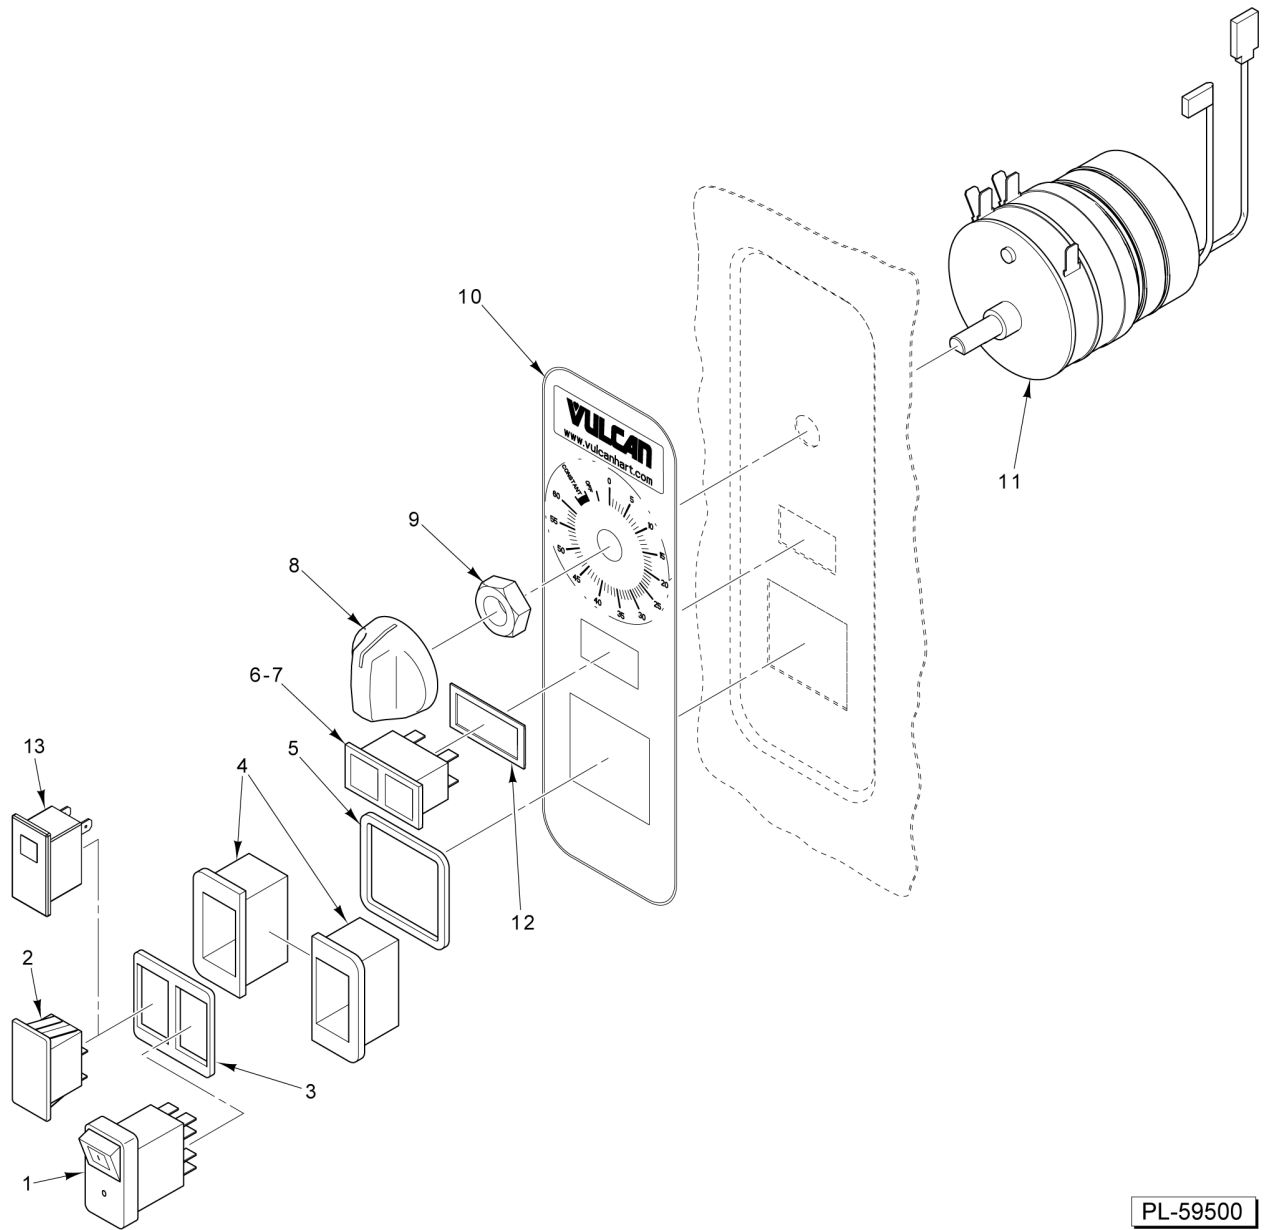

CATALOG OF REPLACEMENT PARTS

C24EO SERIES CONNECTIONLESS STEAMER

C24EO3
C24EO5

ML-136006
ML-136007

Table of Contents

5	CONTROLS
7	ELECTRICAL COMPONENTS
9	ELECTRICAL COMPONENTS (AUTOFILL)
11	DOOR
13	COMPARTMENT
15	DRAIN ASSEMBLY
17	HEATER ELEMENT AND SHIELDS
19	CABINET

PL-59500

CONTROLS

CONTROLS

ILLUS.	PART NO.	NAME OF PART	AMT.
1	00-855677-00003	Switch - On/Off Momentary LT. DPDT.....	1
2	00-856680-00001	Plug - Blank Assy. (Incls. Gasket).....	1
3	00-855795-00001	Gasket - Switch.....	1
4	00-855794-00001	Bezel - Switch.....	2
5	00-855796-00001	Gasket - Bezel.....	1
6	00-913102-00265	Double Light Assy. (Amber - Low Water / Red - Cook).....	1
7	00-856680-00001	Plug - Blank Assy. (Incls. Gasket).....	1
8	00-856773-00001	Knob - Timer.....	1
9	00-854693-00001	Shaft - Rotary Seal.....	1
10	00-856771-00002	Overlay - Control (Vulcan).....	1
11	00-913102-0176A	Kit - Timer (Incls Shaft Seal & Knob).....	1
12	00-856680-00001	Plug - Blank Assy. (Incls. Gasket).....	1
13	00-858738-00001	Light - Indicator (Overfill) (Autofill Units Only).....	1

PL-61469

ELECTRICAL COMPONENTS (AUTOFILL)

ELECTRICAL COMPONENTS (AUTOFILL)

ILLUS.	PART NO.	NAME OF PART	AMT.
1	00-858726-00002	Plate - Control.....	1
2	NS-049-01	Panel Nut 10-24.....	1
3	00-844069-00001	Control - Low Water.....	1
4	00-856699-00001	Switch - Relay.....	2
5	SD-019-29	Self-Tapping Screw 6-20 x 1/2 Phil. Pan Hd., Type B.....	6
6	SC-021-96	Mach. Screw 10-24 x 1-1/4 Slotted Rd. Hd. (SST).....	1
7	00-411500-00012	Transformer (120 VAC, 24 V., 40 VA).....	1
8	00-855661-00001	Relay - Time Delay.....	1
9	00-858728-00001	Buzzer (Water Level).....	1
10	00-858726-00003	Bracket - Buzzer.....	1