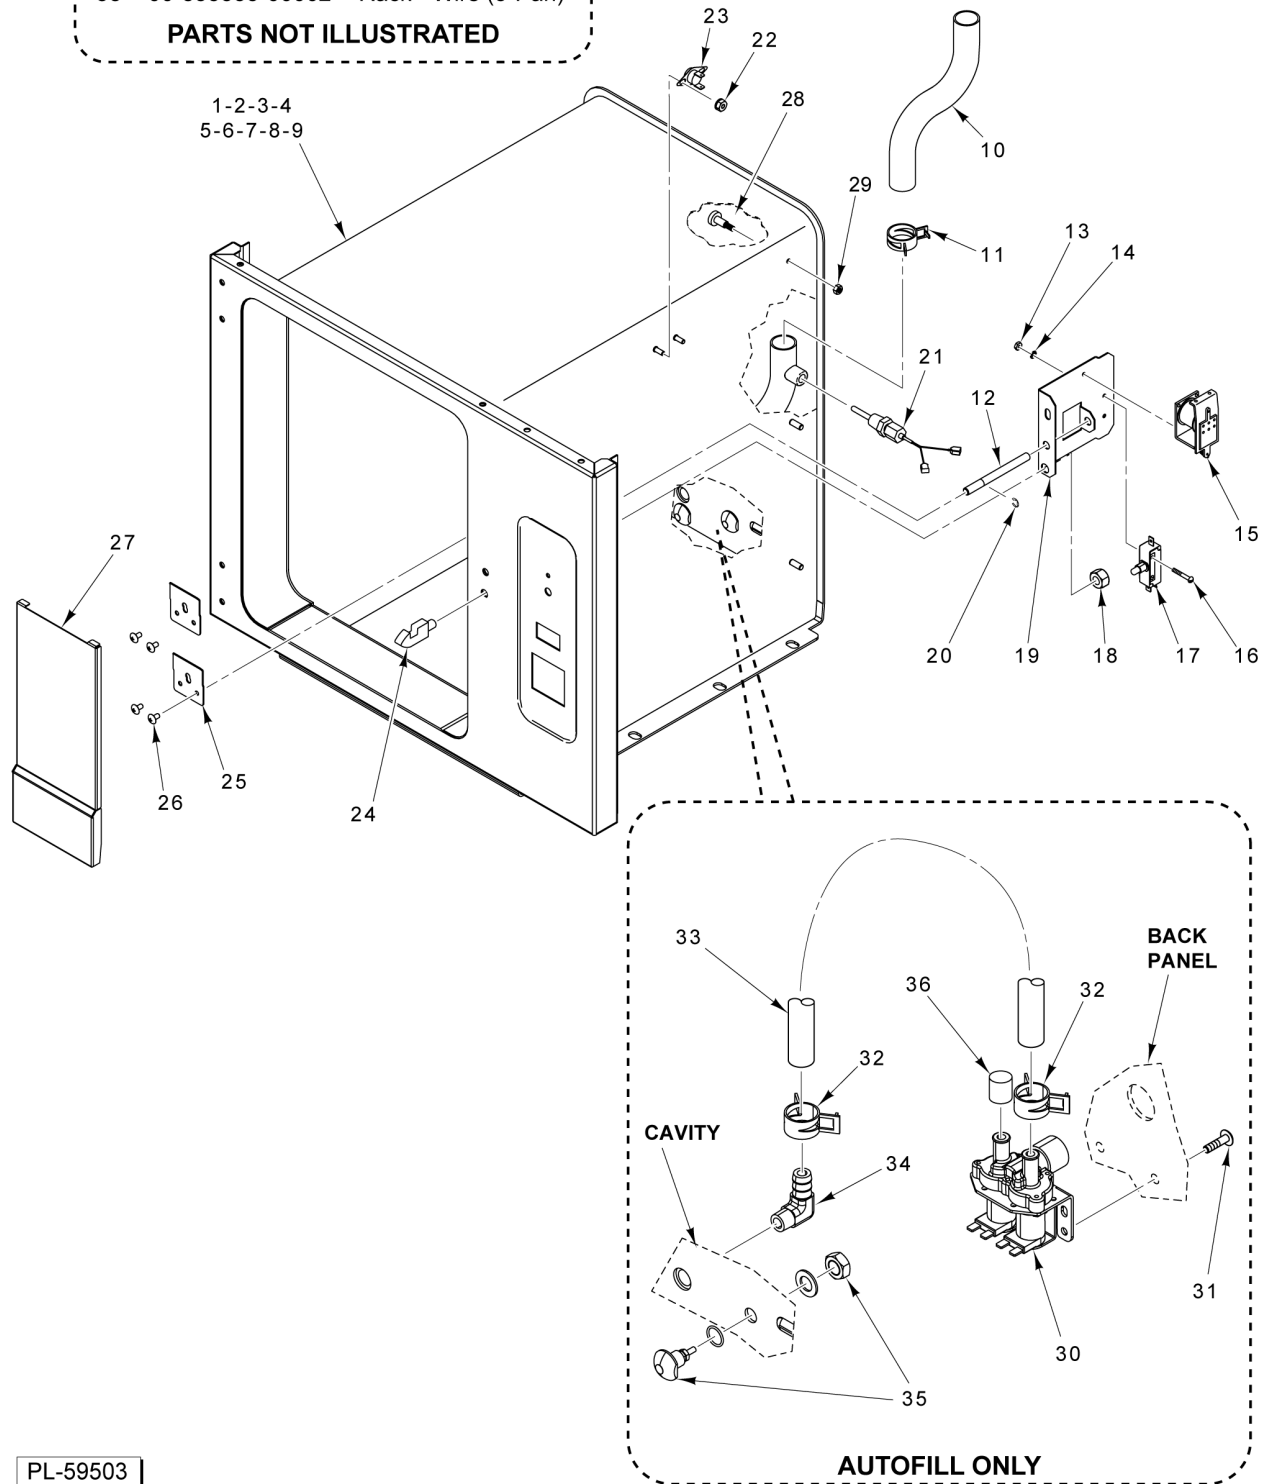

37 00-855355-00001 Rack - Wire (3-Pan)
38 00-855355-00002 Rack - Wire (5-Pan)
PARTS NOT ILLUSTRATED

PL-59503

COMPARTMENT

COMPARTMENT

ILLUS. PL-59503	PART NO.	NAME OF PART	AMT.
1	00-857555-00001	Compartment (3 Pan).....	1
2	00-857555-00002	Compartment (3-Pan) (Autofill Units Only).....	1
3	00-857569-00001	Compartment (5 Pan).....	1
4	00-857569-00002	Compartment (5-Pan) (Autofill Units Only).....	1
5	00-857601-00001	Insulation - Rear (3 Pan).....	1
6	00-857602-00001	Insulation - Rear (5 Pan).....	1
7	00-857553-00001	Wrap - Insulation (3 Pan).....	1
8	00-857554-00001	Wrap - Insulation (5 Pan).....	1
9	00-557598	Tape - Aluminum Foil.....	AR
10	00-557477	Hose (4 Ft.) (Green).....	AR
11	00-557847-00001	Clamp - Hose.....	2
12	00-855307-00001	Actuator Rod - Door.....	1
13	NS-011-07	Nut 6-32 Hex (SST).....	2
14	WL-014-03	Lockwasher #6 External (SST).....	2
15	00-411499-00004	Buzzer (115 V.).....	1
16	SC-021-12	Mach. Screw 6-32 x 1 Slotted Rd. Hd. (SST).....	1
17	00-842049	Switch - Door.....	1
18	NS-015-13	Nut 3/8-16 Hex (SST).....	1
19	00-855308-00001	Actuator Bracket - Door.....	1
20	RR-006-22	Retaining Ring 1/4 In. (SST).....	2
21	00-857610-00001	Probe - Temperature.....	1
22	NS-044-09	Nut Assy. 10-24 Hex KEPS.....	2
23	00-857603-00001	Thermostat - Hold.....	1
24	00-855586-00001	Bullet - Door.....	1
25	00-857574-00001	Mount - Baffle.....	2
26	SC-066-22	Mach. Screw 10-32 x 3/8 Phil. Truss Hd. (SST).....	4
27	00-858725-00001	Baffle Assy. - Exhaust.....	1
28	00-855337-00001	Shoulder Screw 10-32 Slotted (SST).....	4
29	NS-049-09	Nut Assy. 10-32 (SST).....	8
30	00-856720-00004	Valve - Dual Water 4.8 - 0.75 GPM (Autofill Units Only).....	1
31	SC-066-06	Mach. Screw 10-24 x 1/2 Phil. Truss Hd. (SST) (Autofill Units Only).....	2
32	00-557844	Clamp - Hose (19mm) (Autofill Units Only).....	2
33	00-557681	Hose (16 In.) (Autofill Units Only).....	1
34	FP-090-91	Fitting - Hose 1/2 Hose to 1/4 NPT (Brass) (Autofill Units Only).....	1
35	00-858727	Probe Assy. (Incls. Gasket, Washer, & Nuts) (Autofill Units Only).....	2
36	00-857526-00001	Cap - Vinyl (1/2 ID x 1 In.) (Autofill Units Only).....	1
37	00-855355-00001	Rack - Wire (3-Pan).....	AR
38	00-855355-00002	Rack - Wire (5-Pan).....	AR