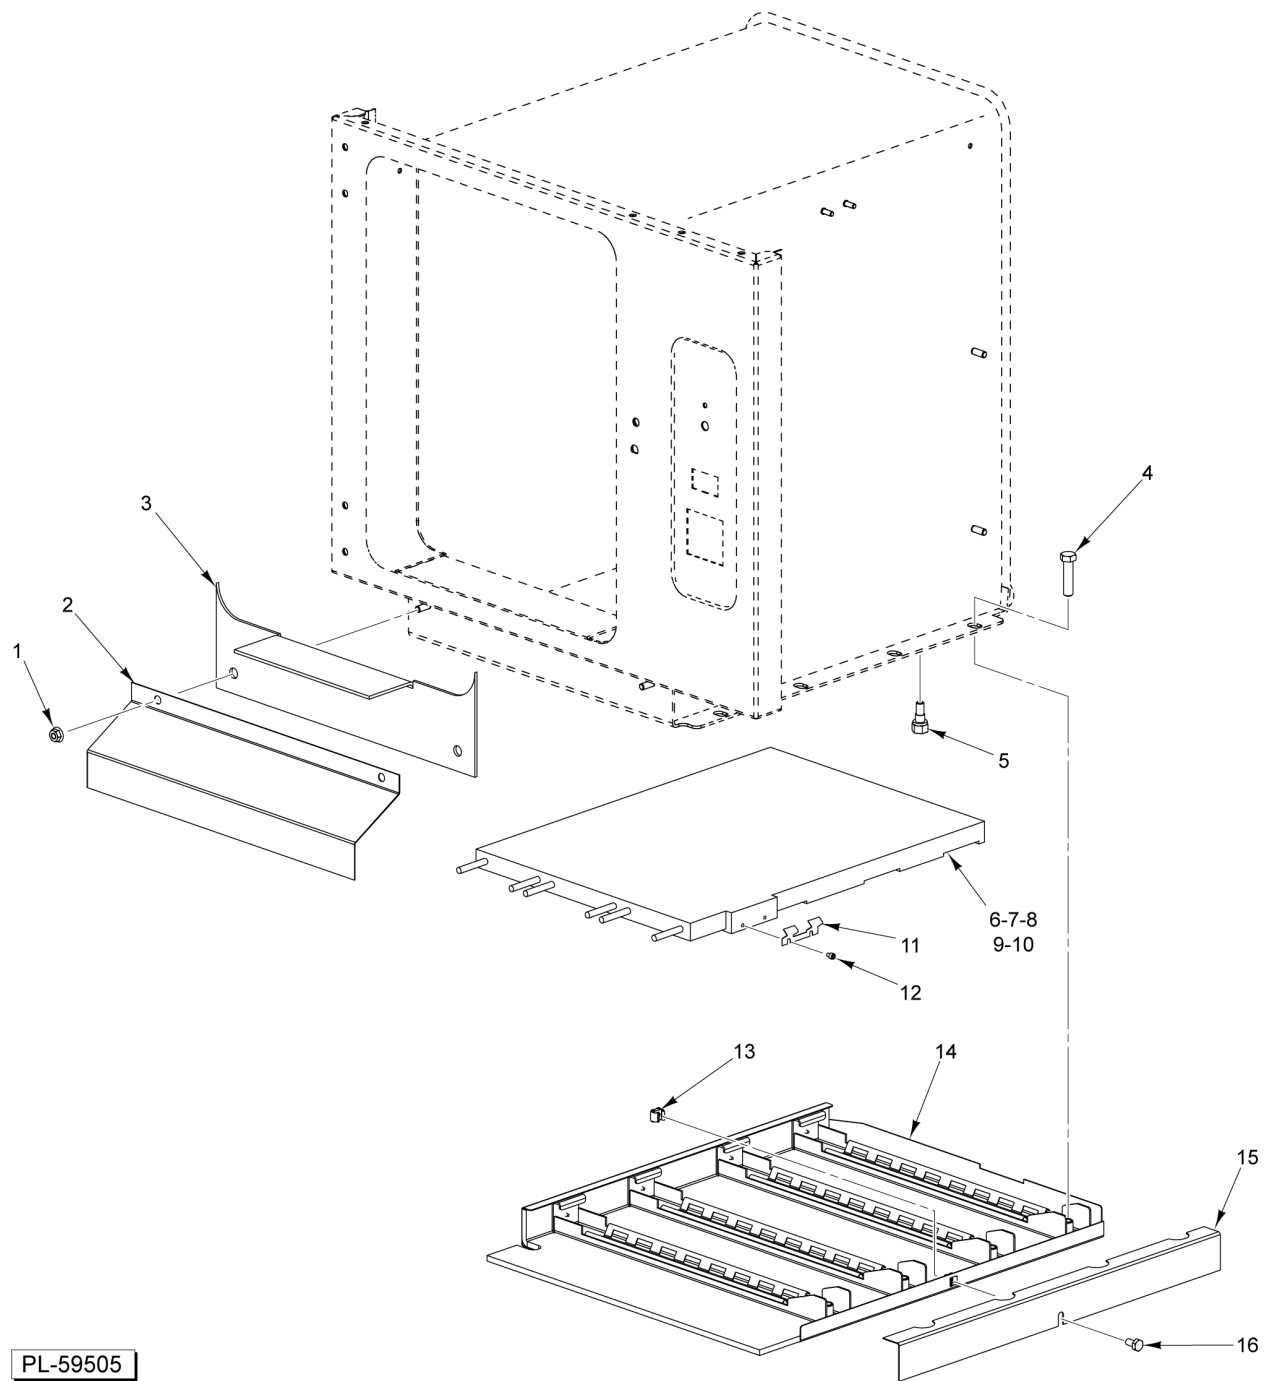

HEATER ELEMENT AND SHIELDS

HEATER ELEMENT AND SHIELDS

ILLUS.	PART NO.	NAME OF PART	AMT.
PL-59505			
1	NS-038-04	Lock Nut 1/4-20.....	2
2	00-857565-00001	Heat Shield - Front.....	1
3	00-857589-00001	Insulation - Front.....	1
4	SC-041-32	Cap Screw 3/8-16 x 1-1/2 Hex Hd. (SST).....	4
5	00-857636-00001	Thermostat - Low Water.....	1
6	00-913115-00001	Kit - Heater Element 208/240V (3 Pan).....	1
7	00-913115-00002	Kit - Heater Element 208V (5 Pan).....	1
8	00-913115-00003	Kit - Heater Element 240V (5 Pan).....	1
9	00-913115-00004	Kit - Heater Element 480V (5 Pan).....	1
10	00-819643-00002	Silicone - Heatsink 13 1/2 Oz.....	2
11	00-857638-00001	Clamp - Capillary Bulb.....	1
12	SC-040-75	Cap Screw 6-32 x 3/16 Hex Socket Hd.....	2
13	NS-049-03	Panel Nut 1/4-20.....	1
14	00-857608-00001	Shield Assy. - Heat.....	1
15	00-857564-00001	Heat Shield - Side.....	1
16	SC-041-50	Cap Screw 1/4-20 x 1/2 Hex Hd. (SST).....	1