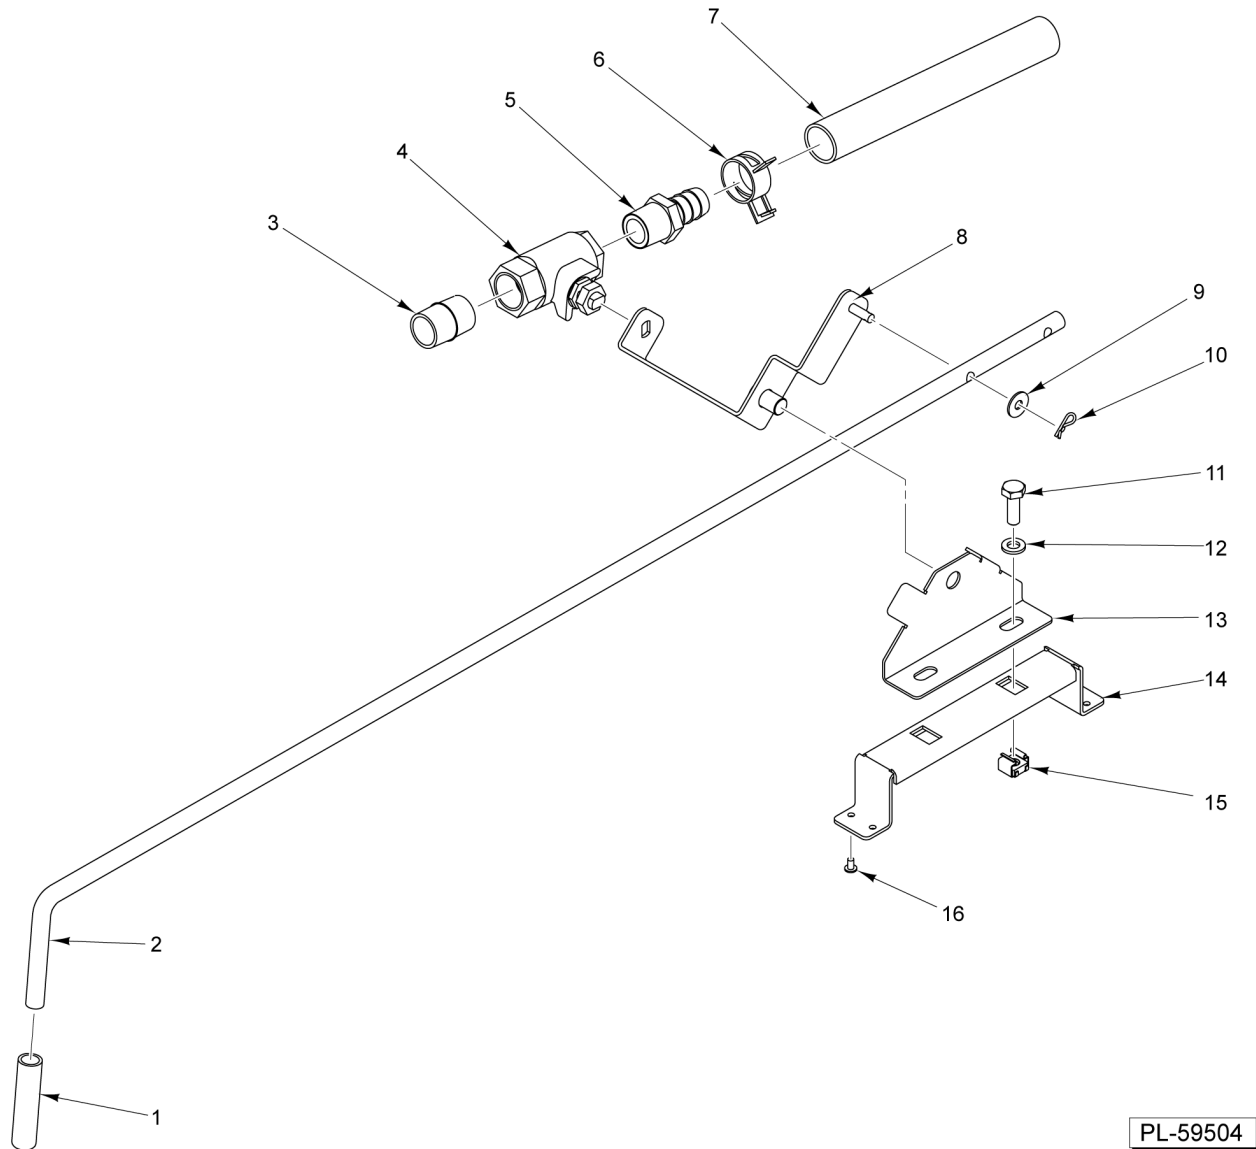

PL-59504

DRAIN ASSEMBLY

DRAIN ASSEMBLY

ILLUS.	PART NO.	NAME OF PART	AMT.
PL-59504			
1	00-856736-00001	Cap - Handle.....	1
2	00-856729-00001	Handle - Drain.....	1
3	FP-040-42	Pipe 1/2 x 1-1/8 TBE (Brass).....	1
4	00-881161	Valve - Ball.....	1
5	FP-087-39	Fitting - Hose 5/8 Hose to 1/2 NPT (Brass).....	1
6	00-557845	Clamp - Hose (24mm).....	1
7	00-557475	Hose 5/8 ID x 0.955 OD (1.66 Ft.) (Blue).....	AR
8	00-857560-00001	Lever - Drain.....	1
9	WS-029-45	Washer.....	1
10	00-855729-00001	Pin - Cotter.....	1
11	SC-041-01	Cap Screw 1/4-20 x 3/4 Hex Hd. (SST).....	2
12	WL-006-17	Lockwasher 1/4 Helical (SST).....	2
13	00-857561-00001	Pivot - Drain.....	1
14	00-857562-00001	Spacer - Drain Pivot.....	1
15	NS-049-13	Insert.....	2
16	RS-030-08	Rivet - Dome 1/8 In.....	4