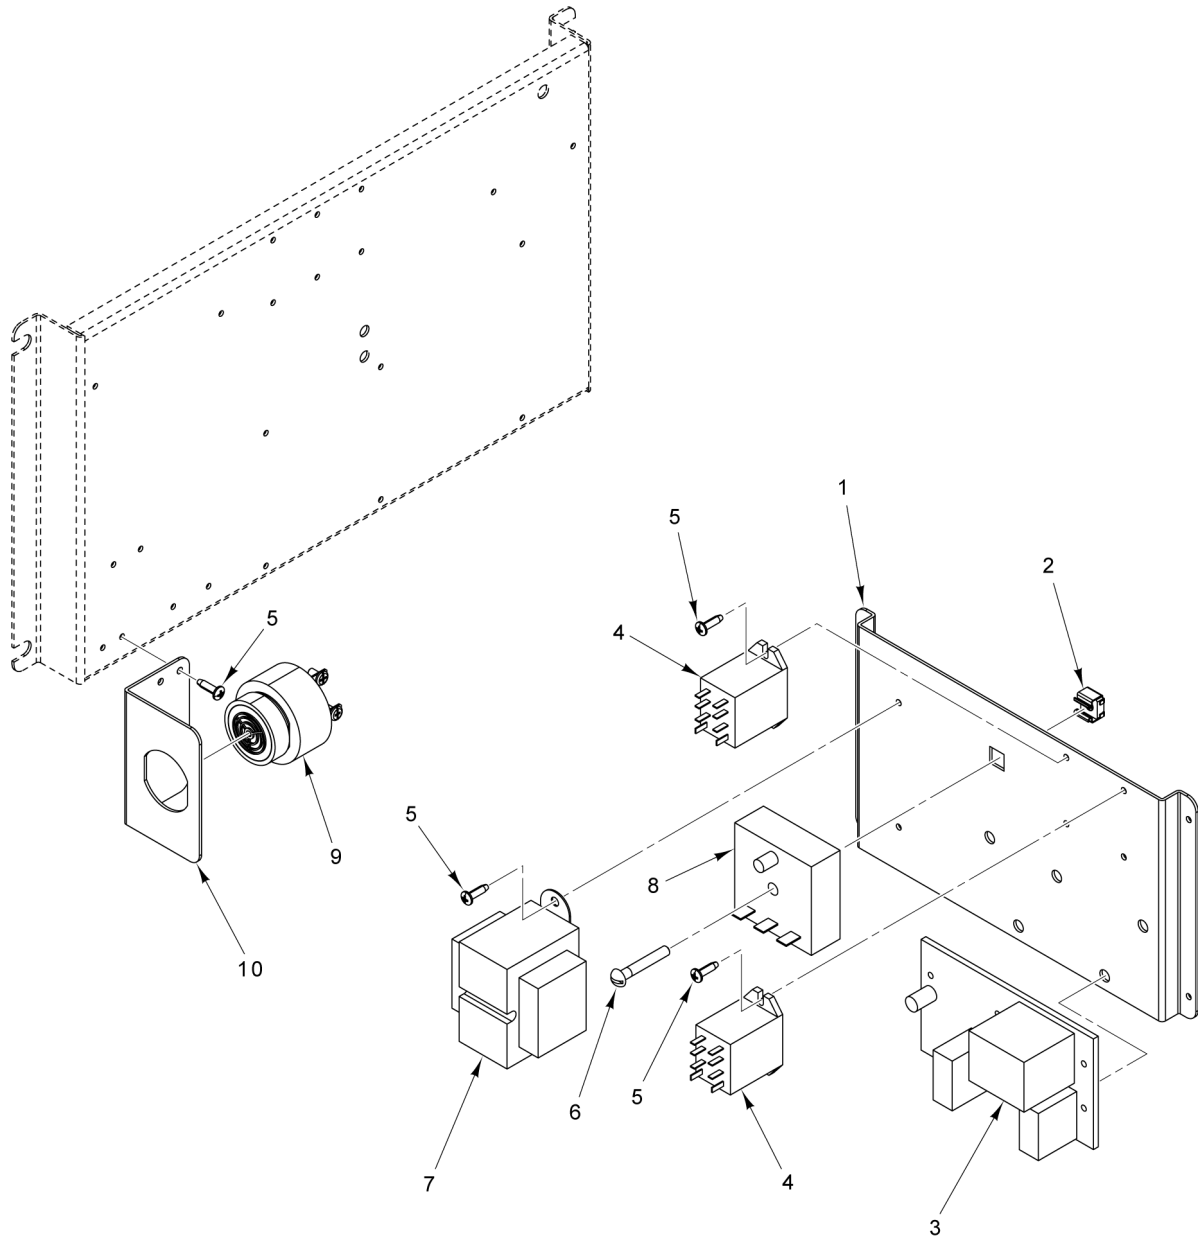

PL-61469

ELECTRICAL COMPONENTS (AUTOFILL)

ELECTRICAL COMPONENTS (AUTOFILL)

ILLUS.	PART NO.	NAME OF PART	AMT.
1	00-858726-00002	Plate - Control.....	1
2	NS-049-01	Panel Nut 10-24.....	1
3	00-844069-00001	Control - Low Water.....	1
4	00-856699-00001	Switch - Relay.....	2
5	SD-019-29	Self-Tapping Screw 6-20 x 1/2 Phil. Pan Hd., Type B.....	6
6	SC-021-96	Mach. Screw 10-24 x 1-1/4 Slotted Rd. Hd. (SST).....	1
7	00-411500-00012	Transformer (120 VAC, 24 V., 40 VA).....	1
8	00-855661-00001	Relay - Time Delay.....	1
9	00-858728-00001	Buzzer (Water Level).....	1
10	00-858726-00003	Bracket - Buzzer.....	1