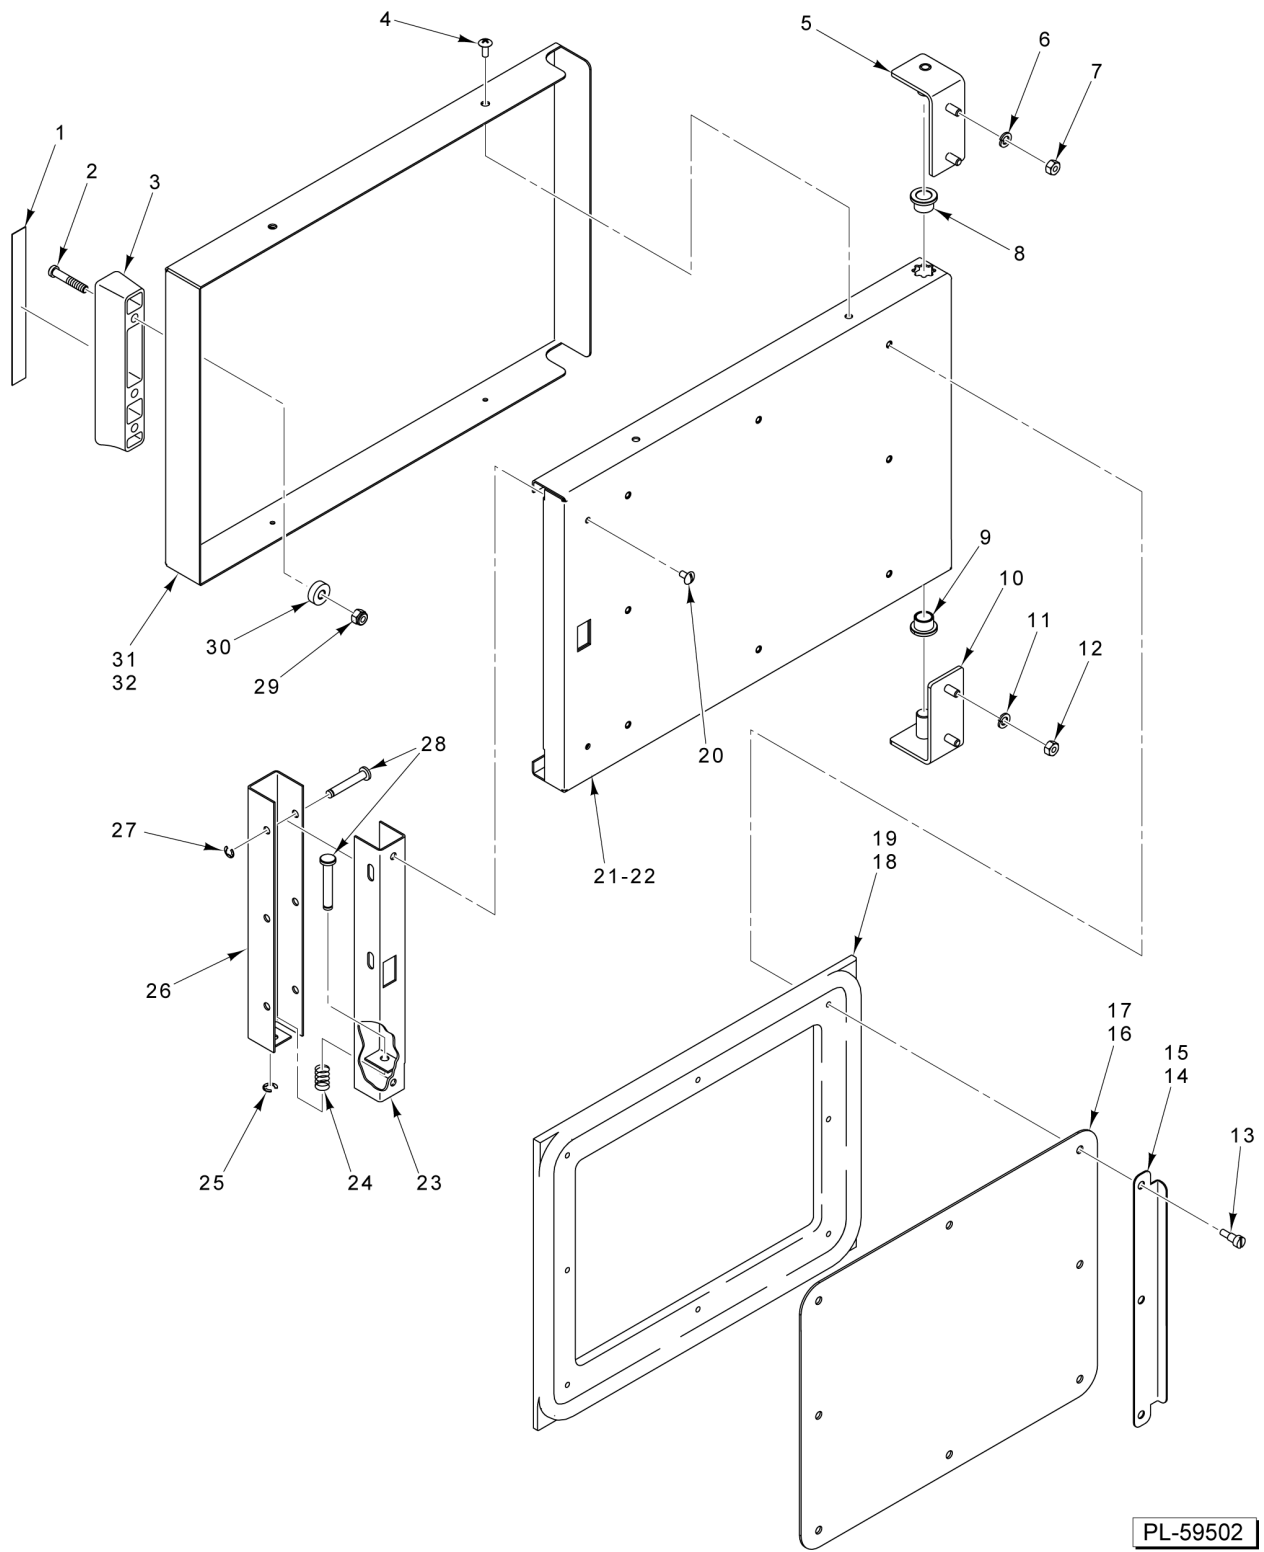

DOOR

DOOR

ILLUS. PL-59502	PART NO.	NAME OF PART	AMT.
1	00-855288-00001	Face Plate - Door Handle.....	1
2	SC-120-70	Cap Screw 1/4-20 x 1-5/8 Hex Socket Hd.....	2
3	00-855287-00001	Handle - Door.....	1
4	SC-066-20	Mach. Screw 10-32 x 1/2 Phil. Truss Hd. (SST).....	4
5	00-855521-00001	Hinge Assy. - Door (Top).....	1
6	WL-006-17	Lockwasher 1/4 Helical (SST).....	2
7	NS-046-38	Nut 1/4-20 Hex (SST).....	2
8	00-817643	Bearing - Flanged.....	1
9	00-817643	Bearing - Flanged.....	1
10	00-855521-00002	Hinge Assy. - Door (Bottom).....	1
11	WL-006-17	Lockwasher 1/4 Helical (SST).....	2
12	NS-046-38	Nut 1/4-20 Hex (SST).....	2
13	00-855597-00002	Screw 10-32 x 5/16 Slotted (SST).....	3
14	00-855714-00001	Gasket - Door Guard (3-Pan).....	1
15	00-855714-00002	Gasket - Door Guard (5-Pan).....	1
16	00-855285-00001	Gasket Retainer - Door (3-Pan).....	1
17	00-855285-00002	Gasket Retainer - Door (5-Pan).....	1
18	00-857085-00001	Kit - Door Gasket (3 Pan).....	1
19	00-857085-00002	Kit - Door Gasket (5 Pan).....	1
20	SC-053-05	Mach. Screw 10-24 x 3/8 Slotted Truss Hd. (SST).....	2
21	00-855581-00001	Door - Inner (3 Pan).....	1
22	00-855581-00002	Door - Inner (5 Pan).....	1
23	00-855583-00001	Bracket - Door Latch.....	1
24	00-855298-00001	Latch Spring - Door.....	1
25	RR-006-22	Retaining Ring 1/4 In. (SST).....	1
26	00-855585-00001	Latch Actuator - Door.....	1
27	RR-006-22	Retaining Ring 1/4 In. (SST).....	3
28	00-855590-00002	Pin - Clevis 1.525 In. Lg.....	4
29	NS-048-63	Lock Nut 1/4-20 Hex (SST).....	2
30	00-855290-00001	Bearing - Door Handle.....	2
31	00-855580-00001	Frame - Door (3-Pan).....	1
32	00-855580-00002	Frame - Door (5-Pan).....	1