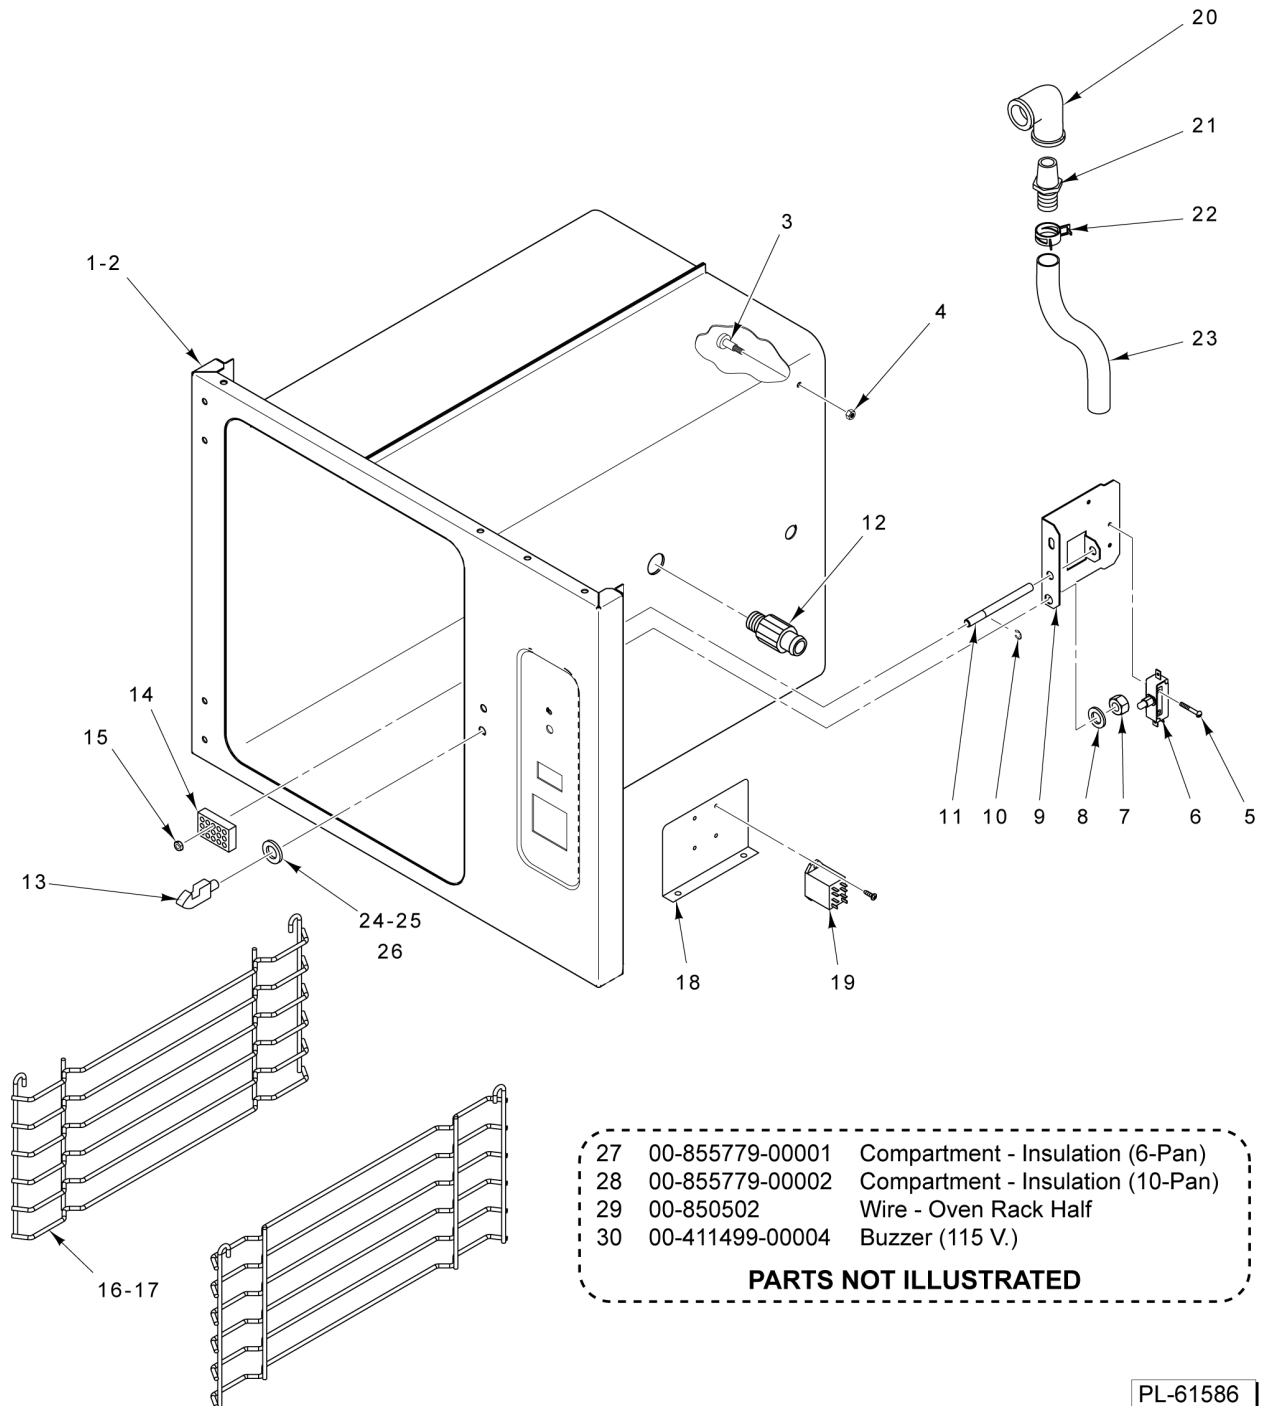

**COMPARTMENT
(CURRENT CONSTRUCTION)**

**COMPARTMENT
(CURRENT CONSTRUCTION)**

ILLUS. PL-61586	PART NO.	NAME OF PART	AMT.
1	00-857646-00004	Compartment - Service Kit (3-Pan).....	1
2	00-857649-00004	Compartment - Service Kit (5-Pan).....	1
3	00-855337-00001	Shoulder Screw 10-32 Slotted (SST).....	4
4	NS-049-09	Nut Assy. 10-32 (SST).....	4
5	SC-021-12	Mach. Screw 6-32 x 1 Slotted Rd. Hd. (SST).....	1
6	00-842049	Switch - Door.....	1
7	NS-015-13	Nut 3/8-16 Hex (SST).....	1
8	WL-006-27	Lockwasher 3/8 Helical (SST).....	1
9	00-855308-00001	Actuator Bracket - Door.....	1
10	RR-011-26	Ring - Retaining.....	2
11	00-855307-00001	Actuator Rod - Door.....	1
12	00-857625-00001	Valve - Check.....	1
13	00-855586-00001	Bullet - Door.....	1
14	00-855753-00001	Cover - Drain.....	1
15	NS-011-18	Nut 10-24 Hex (SST).....	1
16	00-855355-00001	Rack - Wire (6-Pan).....	2
17	00-855355-00002	Rack - Wire (10-Pan).....	2
18	00-855675-00001	Bracket - Relay.....	1
19	00-416535-00006	Relay - Heating (120 V.) Switch.....	2
20	FP-013-27	Elbow - Pipe 1 x 90 Deg.....	1
21	FP-009-19	Fitting - Hose Barb.....	1
22	00-557847	Clamp - Hose.....	2
23	00-557477	Hose (1 In. Dia.) (Green).....	1
24	00-557691	Shim.....	1
25	00-557760	Shim (0.005 Thk.) (SST).....	1
26	00-557761	Shim (0.010 Thk.) (SST).....	1
27	00-855779-00001	Compartment - Insulation (6-Pan).....	1
28	00-855779-00002	Compartment - Insulation (10-Pan).....	1
29	00-850502	Wire - Oven Rack Half.....	1
30	00-411499-00004	Buzzer (115 V.).....	1