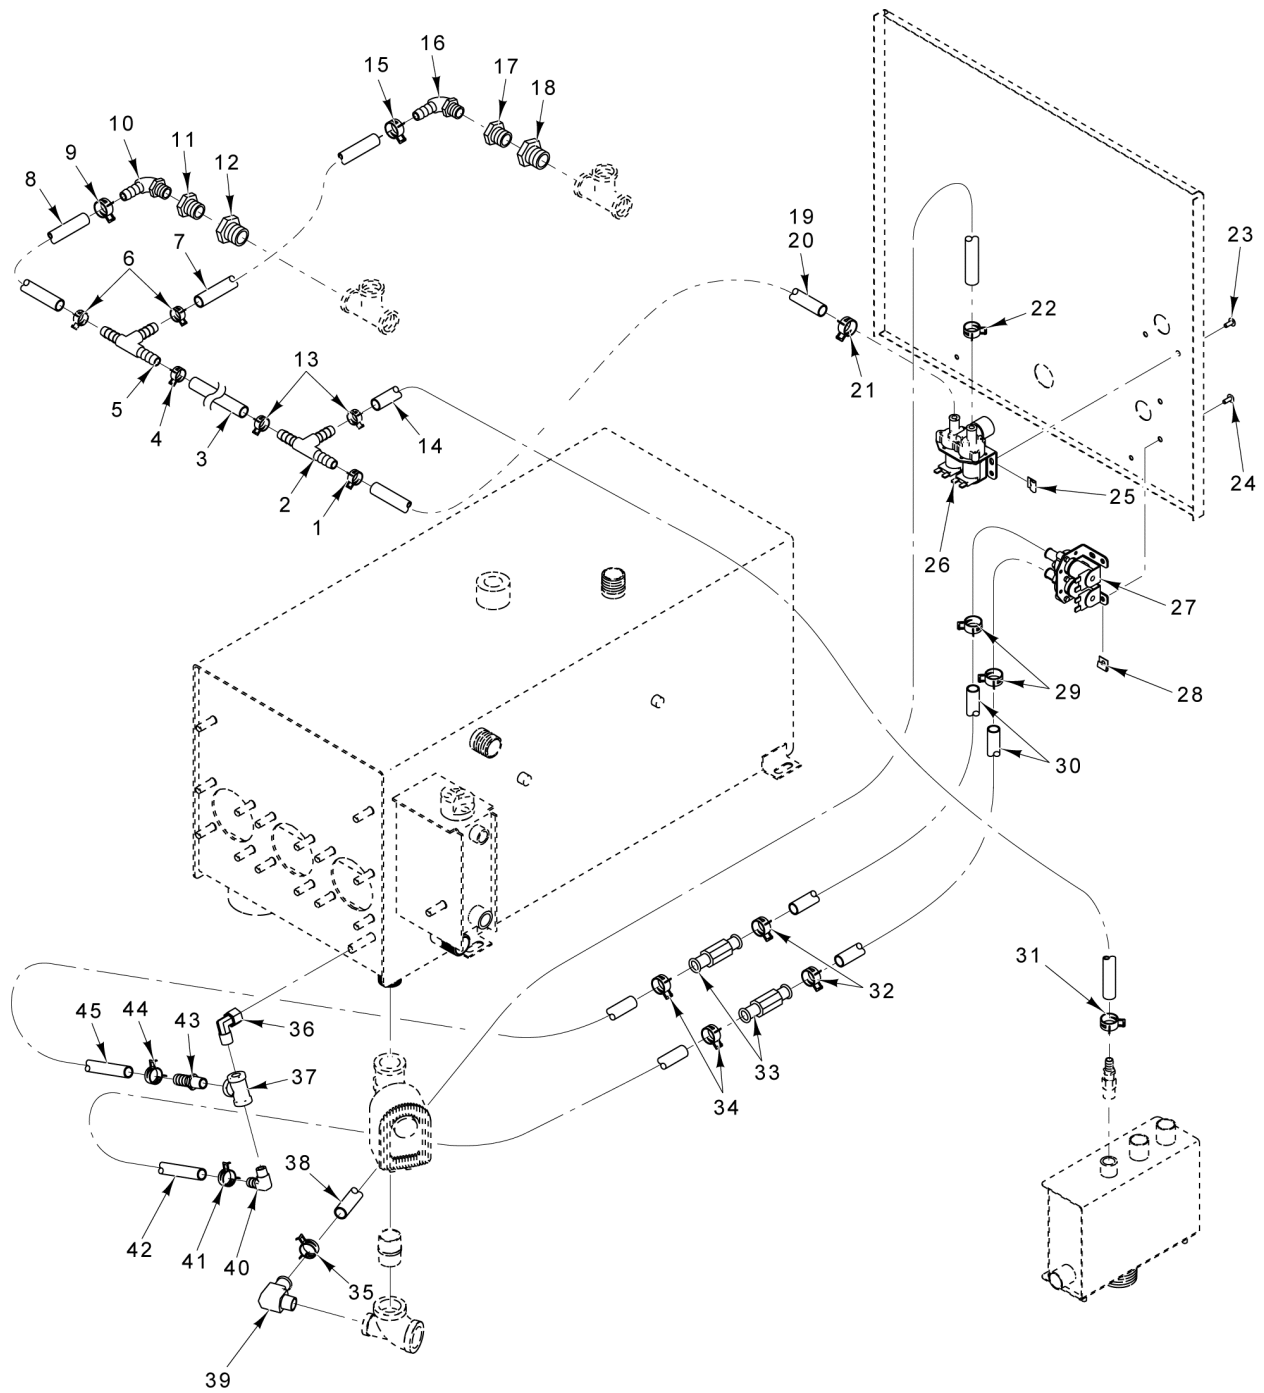

PL-58605

**WATER SUPPLY
(CLEAR HOSES)**

WATER SUPPLY (CLEAR HOSES)

ILLUS. PL-58605	PART NO.	NAME OF PART	AMT.
1	00-557844	Clamp - Hose (19mm).....	1
2	FP-090-94	Fitting - Hose (Brass) (10-Pan).....	1
3	00-557681	Hose (Clear 9 In.) (10-Pan).....	AR
4	00-557844	Clamp - Hose (19mm) (10-Pan).....	1
5	FP-090-94	Fitting - Hose (Brass) (10-Pan).....	1
6	00-557844	Clamp - Hose (19mm).....	2
7	00-557681	Hose (Clear 16 In.).....	AR
8	00-557681	Hose (Clear 9 In.).....	AR
9	00-557844	Clamp - Hose (19mm).....	1
10	FP-090-91	Fitting - Hose 1/2 Hose to 1/4 NPT (Brass).....	1
11	00-857072-00001	Nozzle - Cavity Drain Cooling.....	1
12	FP-026-23	Bushing - Pipe 1 to 3/8.....	1
13	00-557844	Clamp - Hose (19mm).....	2
14	00-557681	Hose (Clear 12 In.) (10-Pan).....	AR
15	00-557844	Clamp - Hose (19mm).....	1
16	FP-090-91	Fitting - Hose 1/2 Hose to 1/4 NPT (Brass).....	1
17	00-857072-00001	Nozzle - Cavity Drain Cooling.....	1
18	FP-026-23	Bushing - Pipe 1 to 3/8.....	1
19	00-557681	Hose (Clear 16 In.) (10-Pan).....	AR
20	00-557681	Hose (Clear 25 In.) (6-Pan).....	AR
21	00-557844	Clamp - Hose (19mm).....	1
22	00-557847	Clamp - Hose.....	1
23	SC-066-06	Mach. Screw 10-24 x 1/2 Phil. Truss Hd. (SST).....	2
24	SC-066-06	Mach. Screw 10-24 x 1/2 Phil. Truss Hd. (SST).....	2
25	NS-048-97	Panel Nut 10-24.....	2
26	00-856720-00001	Valve - Dual Water (3.8/3.8 G.P.M.).....	1
27	00-856720-00003	Valve - Dual Water (4.8/0.28 G.P.M.).....	1
28	NS-048-97	Panel Nut 10-24.....	2
29	00-557844	Clamp - Hose (19mm).....	2
30	00-557681	Hose (Clear 20 In.).....	AR
31	00-557844	Clamp - Hose (19mm).....	1
32	00-557844	Clamp - Hose (19mm).....	2
33	00-857179-00001	Valve - Check 1/2 Barb.....	2
34	00-557844	Clamp - Hose (19mm).....	2
35	00-557847	Clamp - Hose.....	1
36	FP-012-11	Fitting - Tube 3/8 TBG x 1/4 MPT (Brass).....	1
37	FP-019-08	Tee - Pipe 1/4 x 1/4 x 1/4 (Brass).....	1
38	00-557681	Hose (Clear 60 In.).....	AR
39	FP-090-56	Fitting - Hose (Brass).....	1
40	FP-090-91	Fitting - Hose (Brass).....	1
41	00-557844	Clamp - Hose (19mm).....	2
42	00-557681	Hose (Clear 20 In.).....	AR
43	FP-090-59	Fitting - Hose 1/2 ID x 1/4 NPT (Brass).....	1
44	00-557844	Clamp - Hose (19mm).....	1
45	00-557681	Hose - Condensate Box Line (14 In.) Hose (Clear 20 In.).....	AR