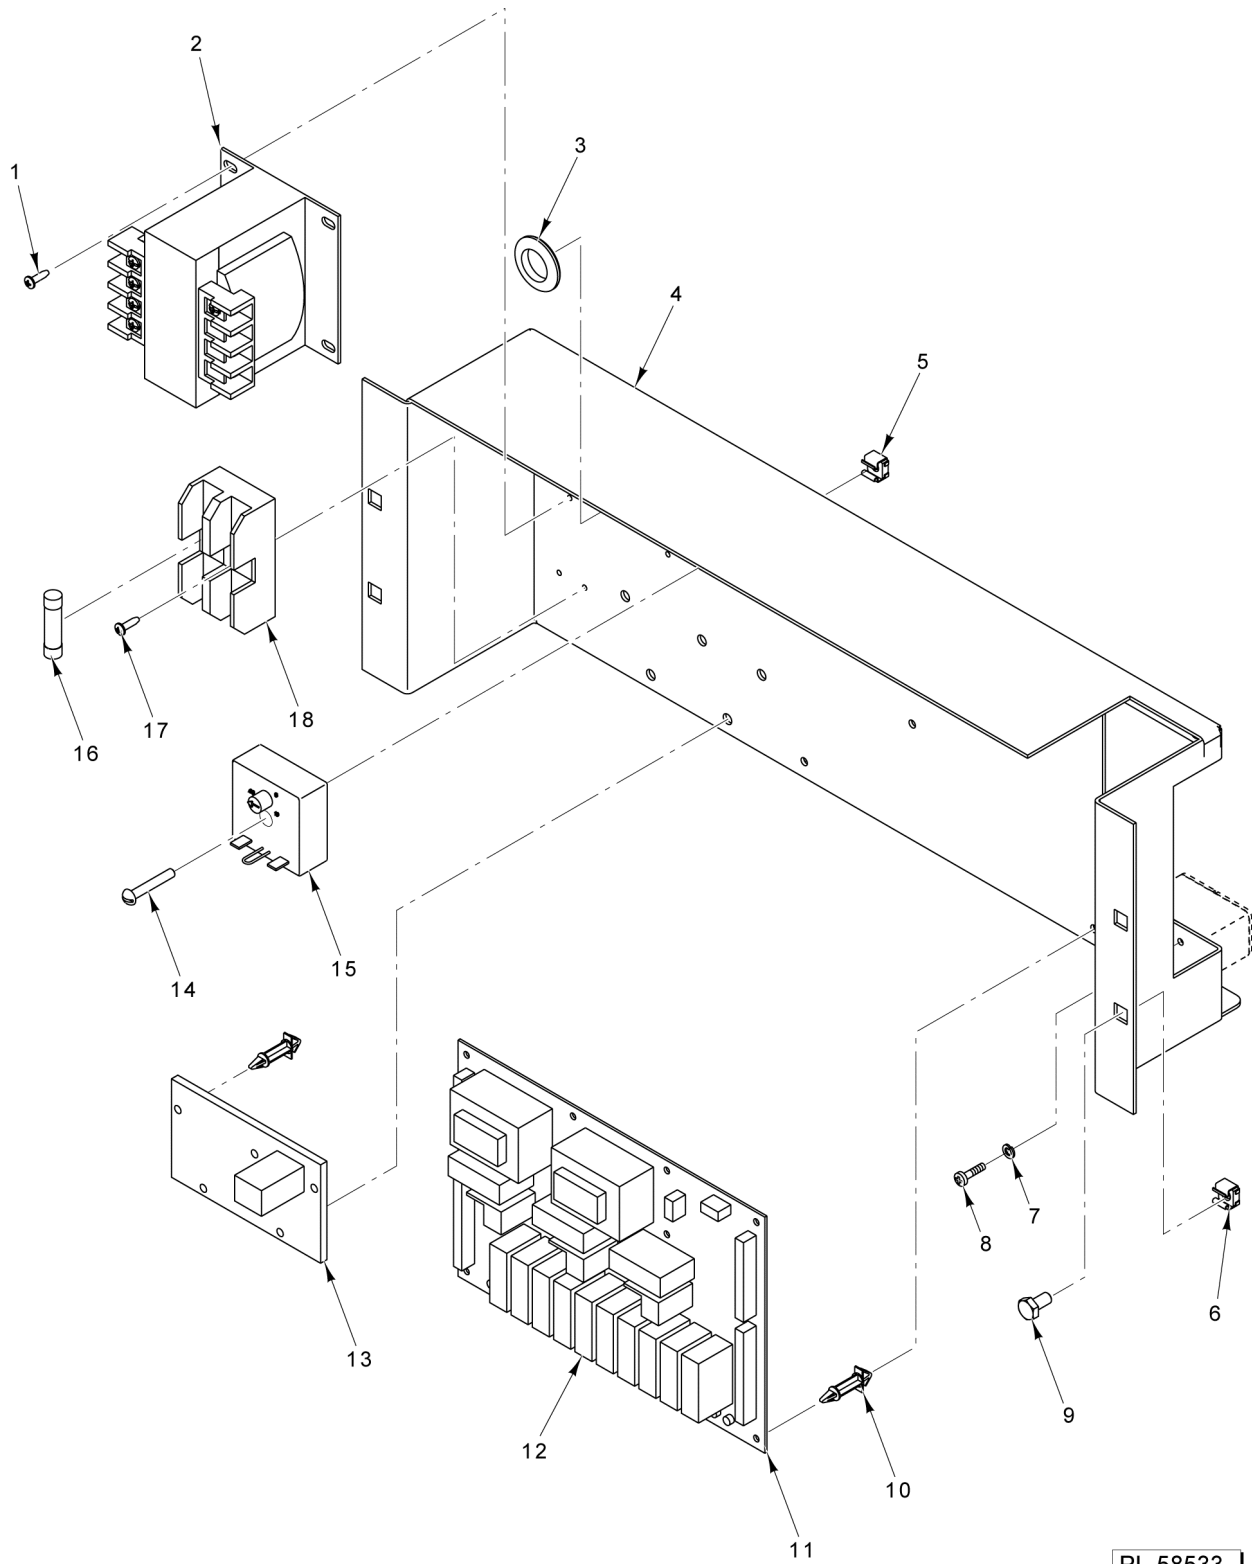

PL-58533

LOW VOLTAGE ELECTRICAL COMPONENTS

LOW VOLTAGE ELECTRICAL COMPONENTS

ILLUS. PL-58533	PART NO.	NAME OF PART	AMT.
1	SD-019-29	Self-Tapping Screw 6-20 x 1/2 Phil. Pan Hd., Type B.....	4
2	00-294500-046-1	Transformer (150 VA, 50/60 Hz.) (208/240/480V - 120V).....	2
3	00-844125-00001	Grommet 3/4 In. I.D.....	2
4	00-857038-00001	Box - Low Voltage Control.....	1
5	NS-049-01	Panel Nut 10-24.....	4
6	NS-049-03	Panel Nut 1/4-20.....	4
7	WL-003-09	Lockwasher #6 Helical.....	2
8	SC-113-10	Mach. Screw 4-40 x 3/8 Phil. Pan Hd.....	2
9	SC-036-14	Cap Screw 1/4-20 x 1/2 Hex Hd.....	4
10	00-857060-00001	Standoff - Dual Circuit Board.....	10
11	00-857056-00001	Board - Control (Incls. Relays).....	1
12	00-857399-00001	Relay.....	AR
13	00-844069-00001	Control - Low Water.....	1
14	SC-021-96	Mach. Screw 10-24 x 1-1/4 Slotted Rd. Hd. (SST).....	1
15	00-857067-00001	Timer - Delay.....	1
16	00-423986-00001	Fuse - Power (KTK-R-3) (3 Amp., 600 V.) (Time Delay).....	2
17	SD-019-29	Self-Tapping Screw 6-20 x 1/2 Phil. Pan Hd., Type B.....	2
18	00-855028-00001	Block - Fuse.....	1