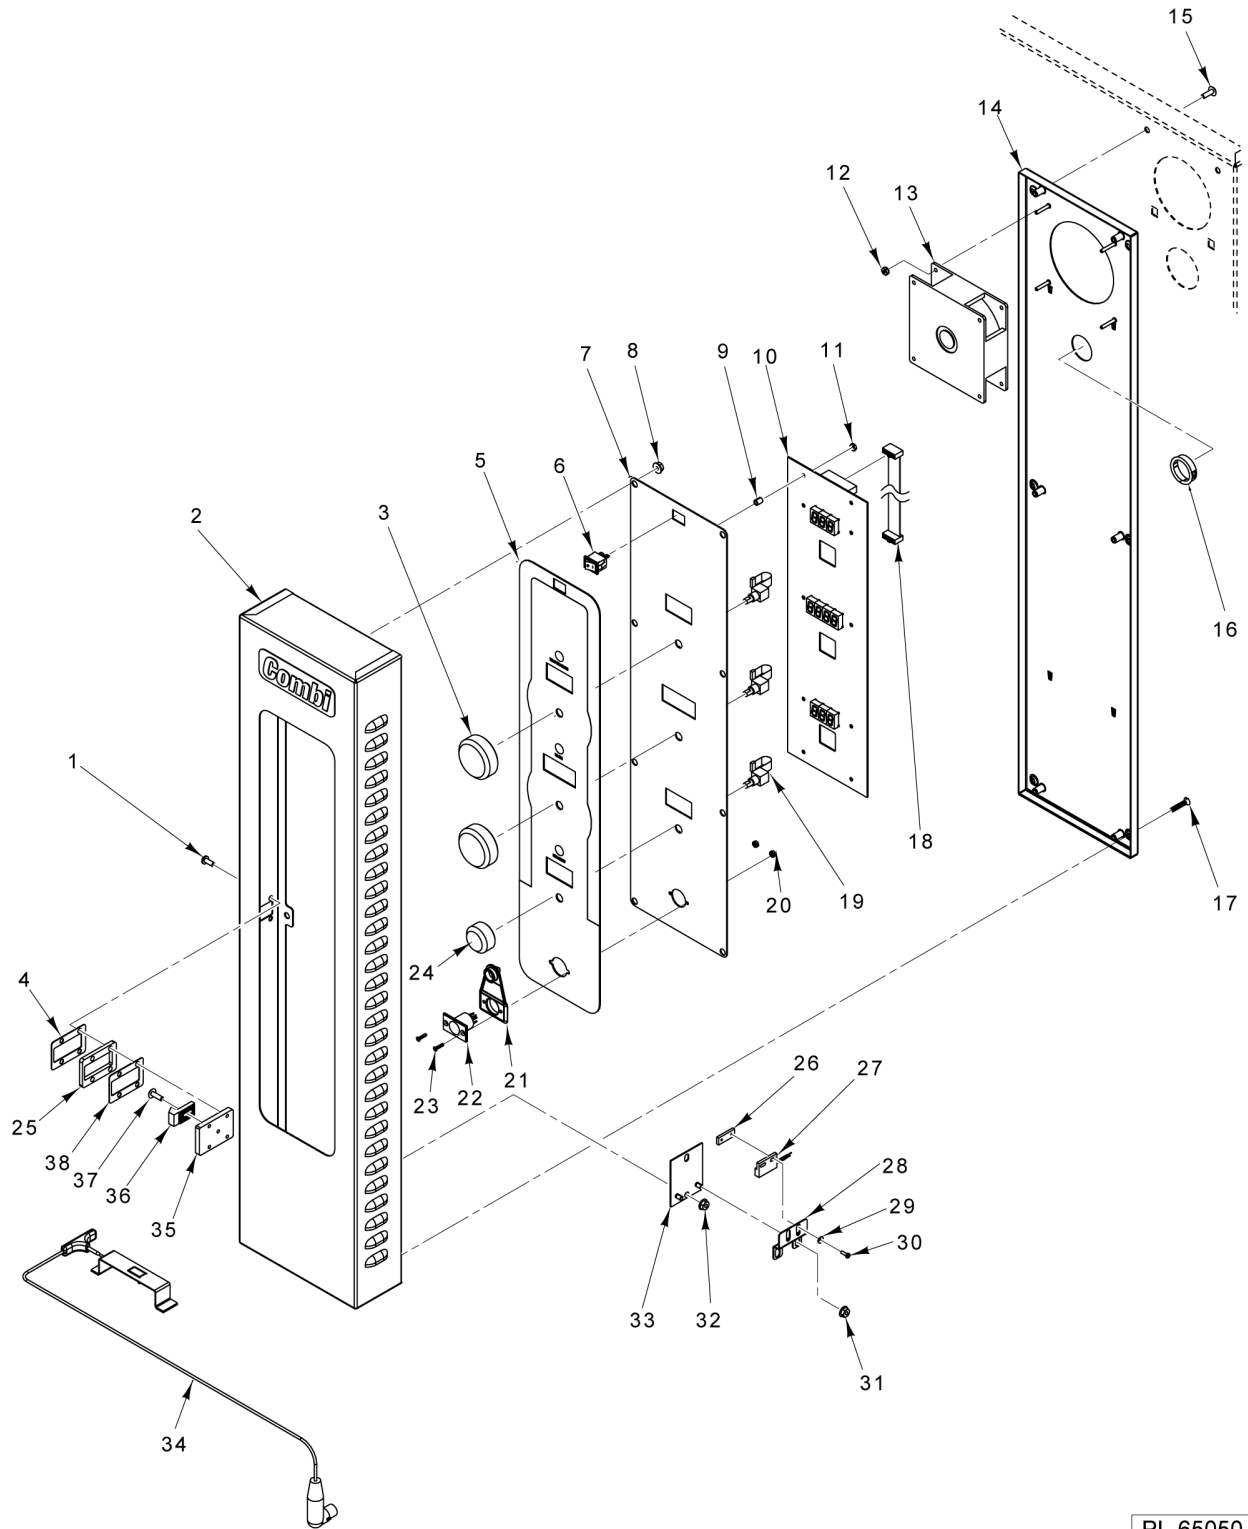

Table of Contents

5	CONTROL PANEL
7	CONTROL PANEL (WITH PROBE)
9	ELECTRICAL COMPONENTS
11	DOOR ASSEMBLY (BEFORE S/N 541082609)
13	DOOR ASSEMBLY (STARTING S/N 541082609)
15	GAS COMPONENTS
17	CONVECTION MOTOR (BEFORE S/N 541083647)
19	CONVECTION MOTOR (STARTING S/N 541083647)
21	PANELS AND INSULATION
23	PIPING AND VENTING (BEFORE S/N 541082447)
25	PIPING AND VENTING (S/N 541082447 THRU S/N 541083556)
27	PIPING AND VENTING (STARTING S/N 541083579)

PL-60099

CONTROL PANEL

CONTROL PANEL

ILLUS. PL-60099	PART NO.	NAME OF PART	AMT.
1	SC-123-76	Mach. Screw 10-24 x 1/2 Phil. Pan Hd.....	4
2	00-973630	Panel - Control.....	1
3	00-973897	Knob (Time/Temp).....	2
4	00-946915	Gasket.....	1
5	00-947559	Overlay.....	1
6	00-947099	Switch - Rocker.....	1
7	00-946810	Panel - Backing.....	1
8	NS-038-13	Lock Nut 10-24 Hex.....	8
9	00-973144	Spacer - 1/4 "OD x 5/16.....	10
10	00-945684	Board - Display.....	1
11	NS-011-07	Nut 6-32 Hex (SST).....	10
12	00-947356	Nut 6-32 Hex.....	4
13	00-947221	Fan - Cooling.....	1
14	00-973631	Panel - Control Base.....	1
15	00-946917	Screw 10-24 x 1 Slotted Flat Hd. (SST).....	6
16	00-947268	Grommet.....	1
17	00-946917	Screw 10-24 x 1 Slotted Flat Hd. (SST).....	6
18	00-947287	Cable - Ribbon (Display Board).....	1
19	00-973849	Encoder.....	3
20	00-973896	Knob (Humidity).....	1
21	00-946916	Spacer.....	1
22	00-947393	Plate - Switch.....	1
23	00-947392	Switch - Door.....	1
24	00-947144	Bracket.....	1
25	00-947422	Washer.....	2
26	SC-113-10	Mach. Screw 4-40 x 3/8 Phil. Pan Hd.....	2
27	NS-038-13	Lock Nut 10-24 Hex.....	2
28	NS-038-13	Lock Nut 10-24 Hex.....	2
29	00-947148	Cover - Switch.....	1
30	00-973356	Plate - Latch (Adjustable).....	1
31	00-973355	Latch (Adjustable).....	1
32	00-973652	Mach. Screw 10-24 x 5/8 Truss HD / Nylon Patch.....	1
33	00-946915	Gasket.....	1