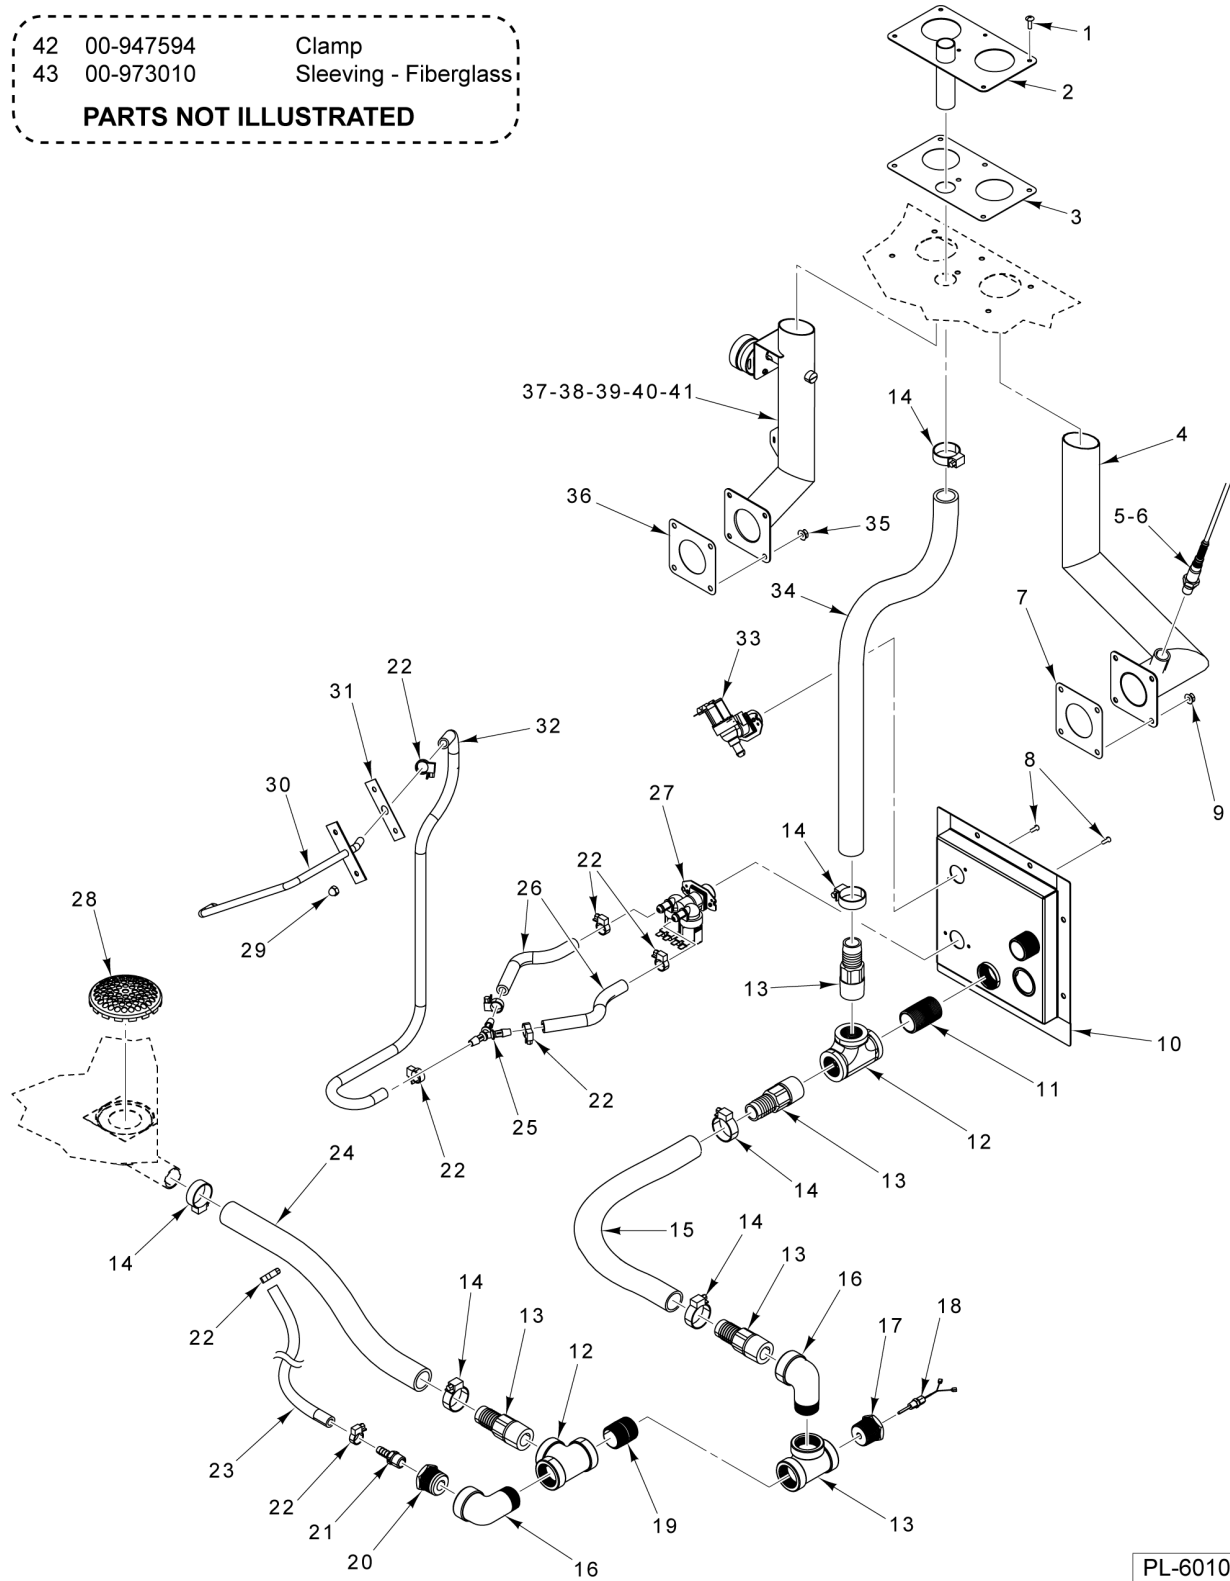

PL-61247

**CONVECTION MOTOR
(STARTING S/N 541083647)**

**CONVECTION MOTOR
(STARTING S/N 541083647)**

ILLUS. PL-61247	PART NO.	NAME OF PART	AMT.
1	00-945962	Clip - Support (Rack Guide).....	4
2	00-947356	Nut 6-32 Hex.....	2
3	00-947221	Fan - Cooling.....	1
4	00-913102-00239	Kit - Temperature Probe & Gasket.....	1
5	00-946841	Mount - Motor.....	1
6	00-947750	Motor (250 W.).....	1
7	WS-006-27	Washer (SST).....	4
8	NS-038-10	Lock Nut 3/8-16 Hex.....	7
9	00-973330	Bracket - Heating Element Strain Relief.....	1
10	00-947245	Block - Terminal.....	1
11	00-947054	Plate - Retainer.....	1
12	NS-038-04	Lock Nut 1/4-20.....	11
13	00-947087	Shield - RTD.....	1
14	00-945433	Plate - Backing (Shaft Seal).....	1
15	00-945435	Seal - Shaft.....	1
16	00-945434	Plate - Cover (Shaft Seal).....	1
17	00-947322	Screw 10-24 x 5/8 (SST).....	4
18	00-947751	Wheel - Convection Fan.....	1
19	00-973723	Washer - Atomizer.....	1
20	00-947065	Bolt - Atomizer.....	1
21	00-947083	Screw M6 x 1 x 60mm.....	1
22	00-947243	Hanger (Top, Right).....	1
23	00-973001	Baffle - Fan Cavity.....	1
24	00-973079	Support - Baffle (Bottom, Right).....	1
25	00-973078	Support - Baffle (Bottom, Left).....	1
26	00-947397	Rack - Wire (RH).....	1
27	00-947396	Rack - Wire (LH).....	1
28	00-947242	Hanger (Top, Left).....	1
29	00-947595	Rack - Wire (Pan Guides and Stop).....	AR
30	00-945895	Support - Rack Guides.....	8
31	00-947112	Mach. Screw 1/4-20 1/2.....	8
32	00-947504	O-Ring.....	1
33	00-947192	Acorn Nut 1/4-20 (SST).....	4

- | | | |
|----|-----------|-----------------------|
| 42 | 00-947594 | Clamp |
| 43 | 00-973010 | Sleeving - Fiberglass |

PARTS NOT ILLUSTRATED

PL-60105

**PIPING AND VENTING
(BEFORE S/N 541082447)**

**PIPING AND VENTING
(BEFORE S/N 541082447)**

* Before SN 541083068.

** SN 541083068 and after.

42 00-947594 Clamp
 43 00-973010 Sleeving - Fiberglass
PARTS NOT ILLUSTRATED

**PIPING AND VENTING
 (S/N 541082447 THRU S/N 541083556)**

PIPING AND VENTING
(S/N 541082447 THRU S/N 541083556)