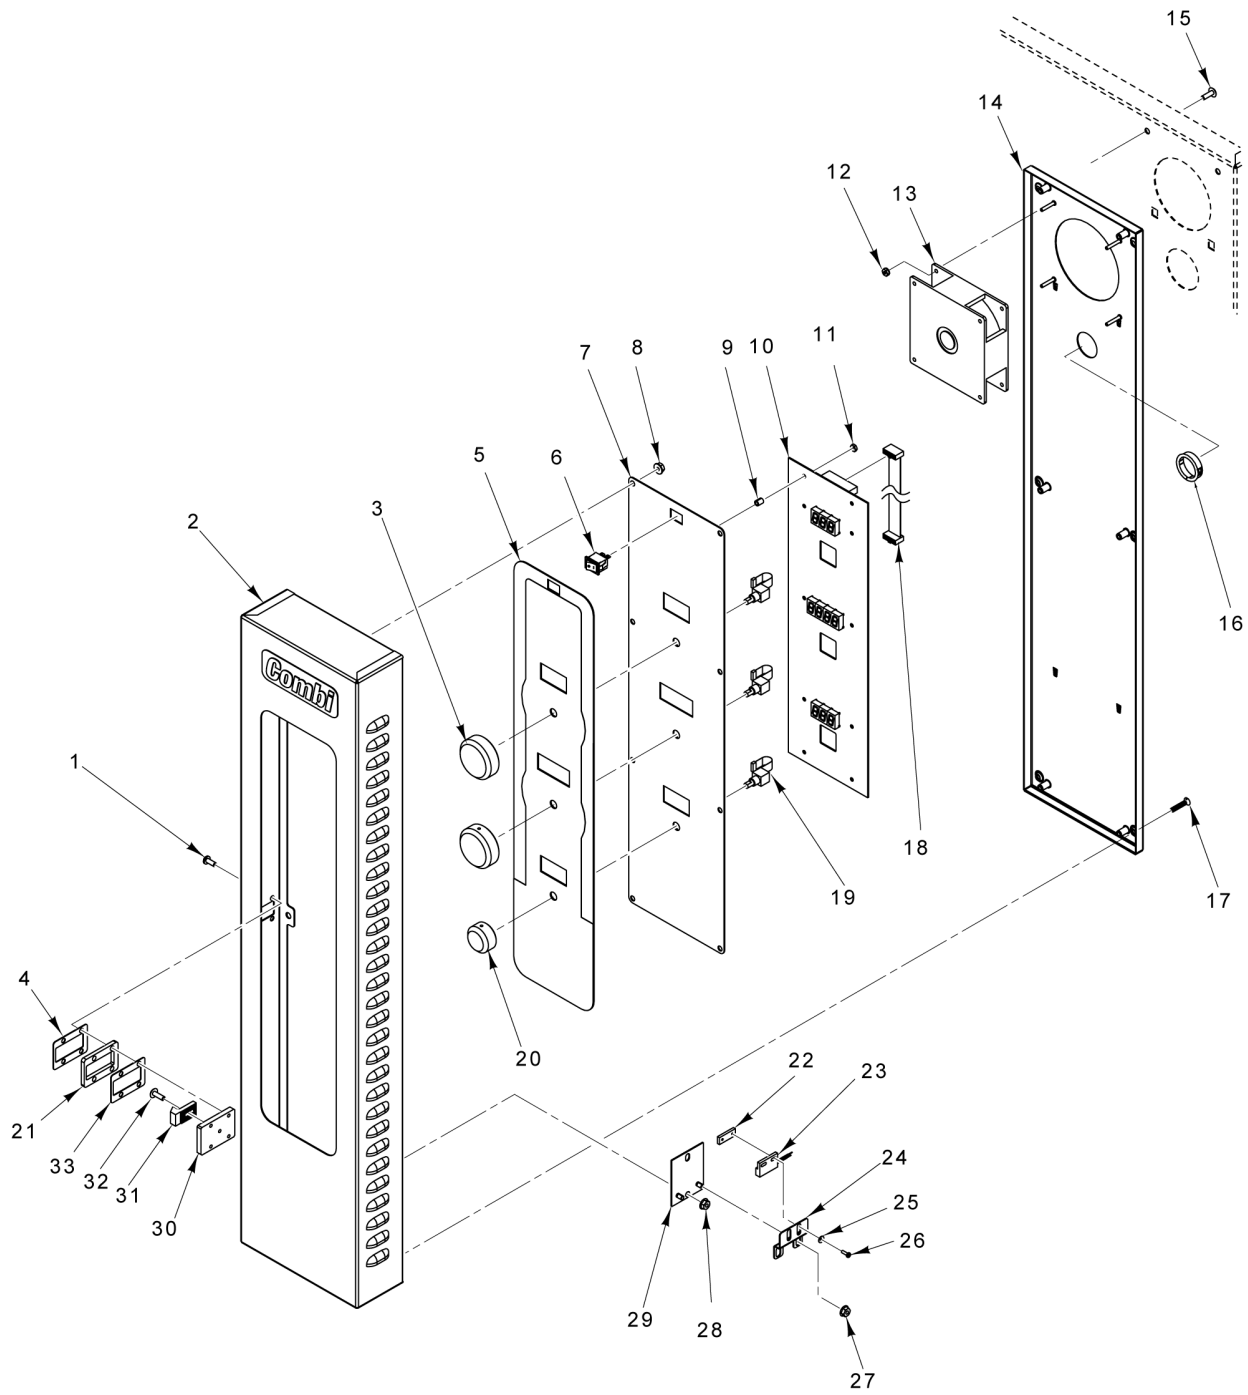

Table of Contents

5	CONTROL PANEL
7	CONTROL PANEL (WITH PROBE)
9	ELECTRICAL COMPONENTS
11	DOOR ASSEMBLY (BEFORE S/N 541082609)
13	DOOR ASSEMBLY (STARTING S/N 541082609)
15	GAS COMPONENTS
17	CONVECTION MOTOR (BEFORE S/N 541083647)
19	CONVECTION MOTOR (STARTING S/N 541083647)
21	PANELS AND INSULATION
23	PIPING AND VENTING (BEFORE S/N 541082447)
25	PIPING AND VENTING (S/N 541082447 THRU S/N 541083556)
27	PIPING AND VENTING (STARTING S/N 541083579)

PL-60099

CONTROL PANEL

CONTROL PANEL

ILLUS. PL-60099	PART NO.	NAME OF PART	AMT.
1	SC-123-76	Mach. Screw 10-24 x 1/2 Phil. Pan Hd.....	4
2	00-973630	Panel - Control.....	1
3	00-973897	Knob (Time/Temp).....	2
4	00-946915	Gasket.....	1
5	00-947559	Overlay.....	1
6	00-947099	Switch - Rocker.....	1
7	00-946810	Panel - Backing.....	1
8	NS-038-13	Lock Nut 10-24 Hex.....	8
9	00-973144	Spacer - 1/4 "OD x 5/16.....	10
10	00-945684	Board - Display.....	1
11	NS-011-07	Nut 6-32 Hex (SST).....	10
12	00-947356	Nut 6-32 Hex.....	4
13	00-947221	Fan - Cooling.....	1
14	00-973631	Panel - Control Base.....	1
15	00-946917	Screw 10-24 x 1 Slotted Flat Hd. (SST).....	6
16	00-947268	Grommet.....	1
17	00-946917	Screw 10-24 x 1 Slotted Flat Hd. (SST).....	6
18	00-947287	Cable - Ribbon (Display Board).....	1
19	00-973849	Encoder.....	3
20	00-973896	Knob (Humidity).....	1
21	00-946916	Spacer.....	1
22	00-947393	Plate - Switch.....	1
23	00-947392	Switch - Door.....	1
24	00-947144	Bracket.....	1
25	00-947422	Washer.....	2
26	SC-113-10	Mach. Screw 4-40 x 3/8 Phil. Pan Hd.....	2
27	NS-038-13	Lock Nut 10-24 Hex.....	2
28	NS-038-13	Lock Nut 10-24 Hex.....	2
29	00-947148	Cover - Switch.....	1
30	00-973356	Plate - Latch (Adjustable).....	1
31	00-973355	Latch (Adjustable).....	1
32	00-973652	Mach. Screw 10-24 x 5/8 Truss HD / Nylon Patch.....	1
33	00-946915	Gasket.....	1