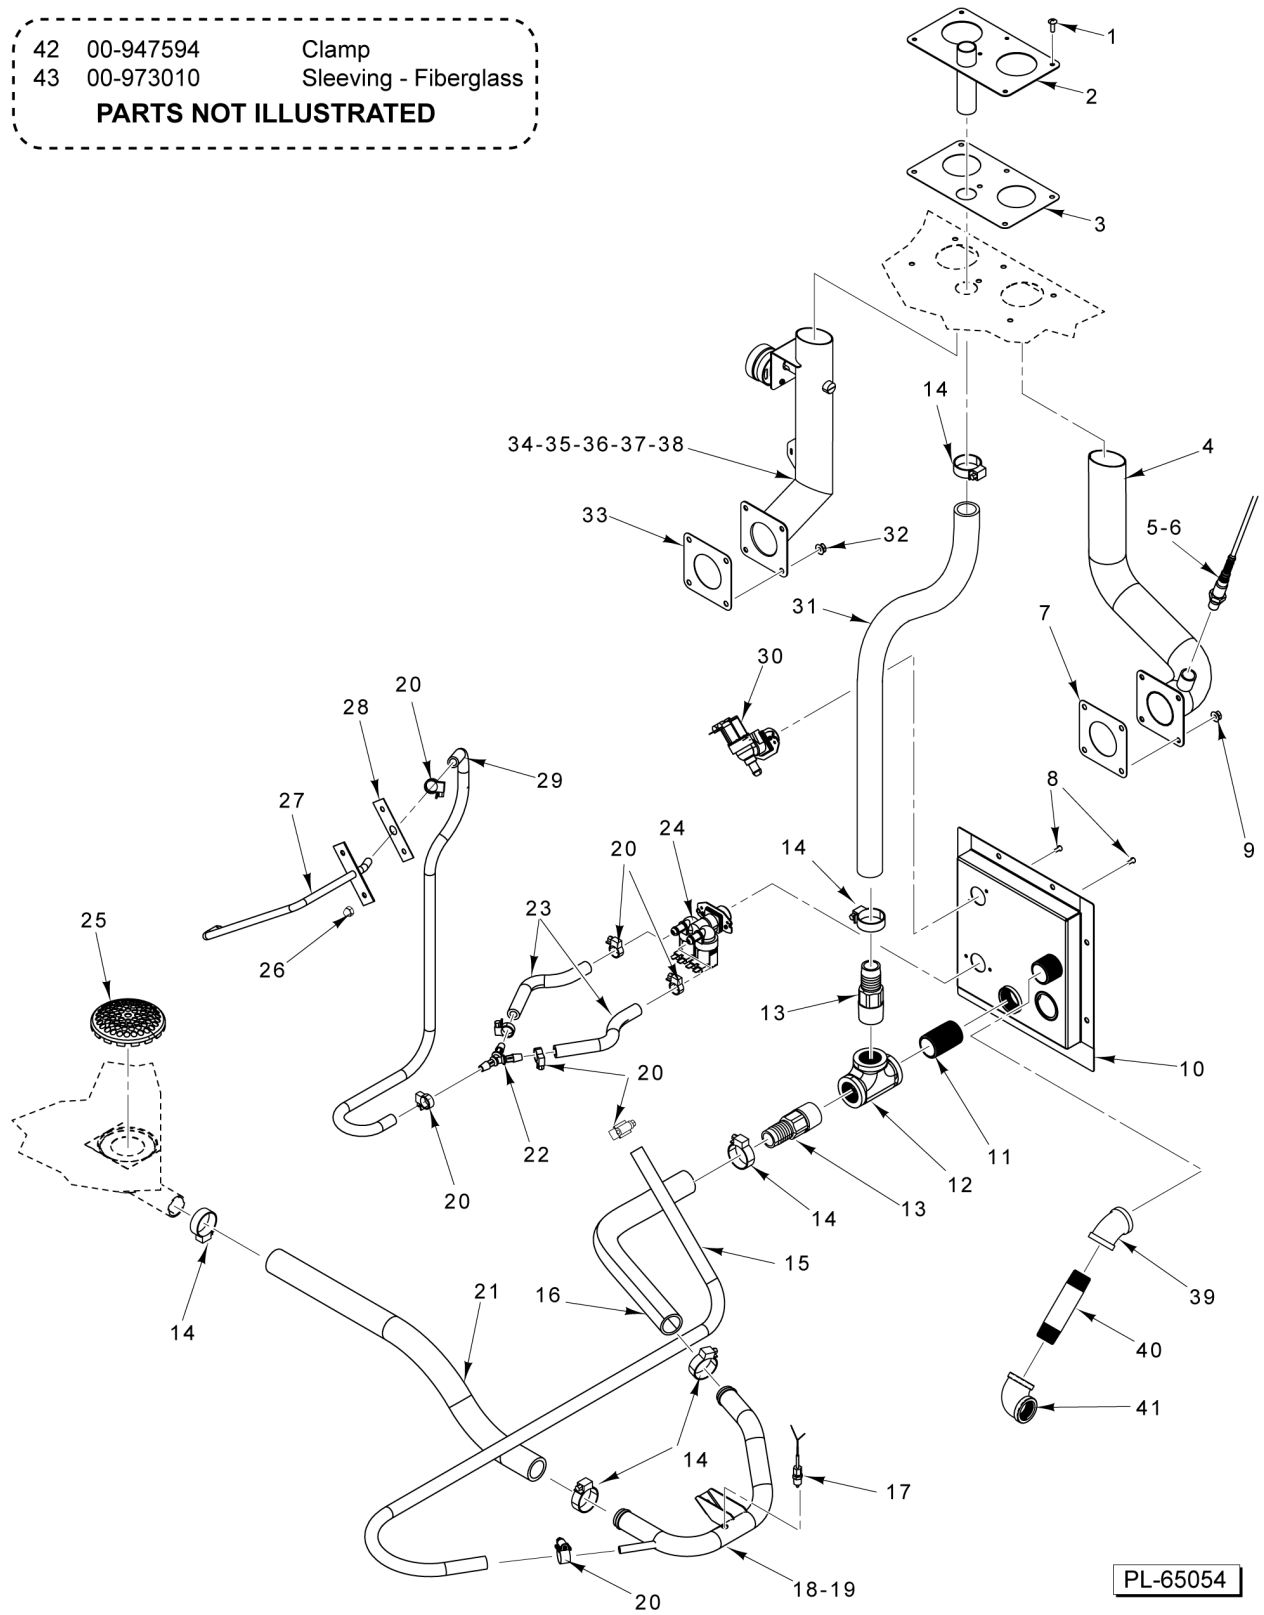

PL-61247

**CONVECTION MOTOR
(STARTING S/N 541083647)**

**CONVECTION MOTOR
(STARTING S/N 541083647)**

ILLUS. PL-61247	PART NO.	NAME OF PART	AMT.
1	00-945962	Clip - Support (Rack Guide).....	4
2	00-947356	Nut 6-32 Hex.....	2
3	00-947221	Fan - Cooling.....	1
4	00-913102-00239	Kit - Temperature Probe & Gasket.....	1
5	00-946841	Mount - Motor.....	1
6	00-947750	Motor (250 W.).....	1
7	WS-006-27	Washer (SST).....	4
8	NS-038-10	Lock Nut 3/8-16 Hex.....	7
9	00-973330	Bracket - Heating Element Strain Relief.....	1
10	00-947245	Block - Terminal.....	1
11	00-947054	Plate - Retainer.....	1
12	NS-038-04	Lock Nut 1/4-20.....	11
13	00-947087	Shield - RTD.....	1
14	00-945433	Plate - Backing (Shaft Seal).....	1
15	00-945435	Seal - Shaft.....	1
16	00-945434	Plate - Cover (Shaft Seal).....	1
17	00-947322	Screw 10-24 x 5/8 (SST).....	4
18	00-947751	Wheel - Convection Fan.....	1
19	00-973723	Washer - Atomizer.....	1
20	00-947065	Bolt - Atomizer.....	1
21	00-947083	Screw M6 x 1 x 60mm.....	1
22	00-947243	Hanger (Top, Right).....	1
23	00-973001	Baffle - Fan Cavity.....	1
24	00-973079	Support - Baffle (Bottom, Right).....	1
25	00-973078	Support - Baffle (Bottom, Left).....	1
26	00-947397	Rack - Wire (RH).....	1
27	00-947396	Rack - Wire (LH).....	1
28	00-947242	Hanger (Top, Left).....	1
29	00-947595	Rack - Wire (Pan Guides and Stop).....	AR
30	00-945895	Support - Rack Guides.....	8
31	00-947112	Mach. Screw 1/4-20 1/2.....	8
32	00-947504	O-Ring.....	1
33	00-947192	Acorn Nut 1/4-20 (SST).....	4

- | | | |
|----|-----------|-----------------------|
| 42 | 00-947594 | Clamp |
| 43 | 00-973010 | Sleeving - Fiberglass |

PARTS NOT ILLUSTRATED

PL-60105

**PIPING AND VENTING
(BEFORE S/N 541082447)**

**PIPING AND VENTING
(BEFORE S/N 541082447)**

* Before SN 541083068.

** SN 541083068 and after.

42 00-947594 Clamp
 43 00-973010 Sleeving - Fiberglass
PARTS NOT ILLUSTRATED

**PIPING AND VENTING
 (S/N 541082447 THRU S/N 541083556)**

PIPING AND VENTING
(S/N 541082447 THRU S/N 541083556)