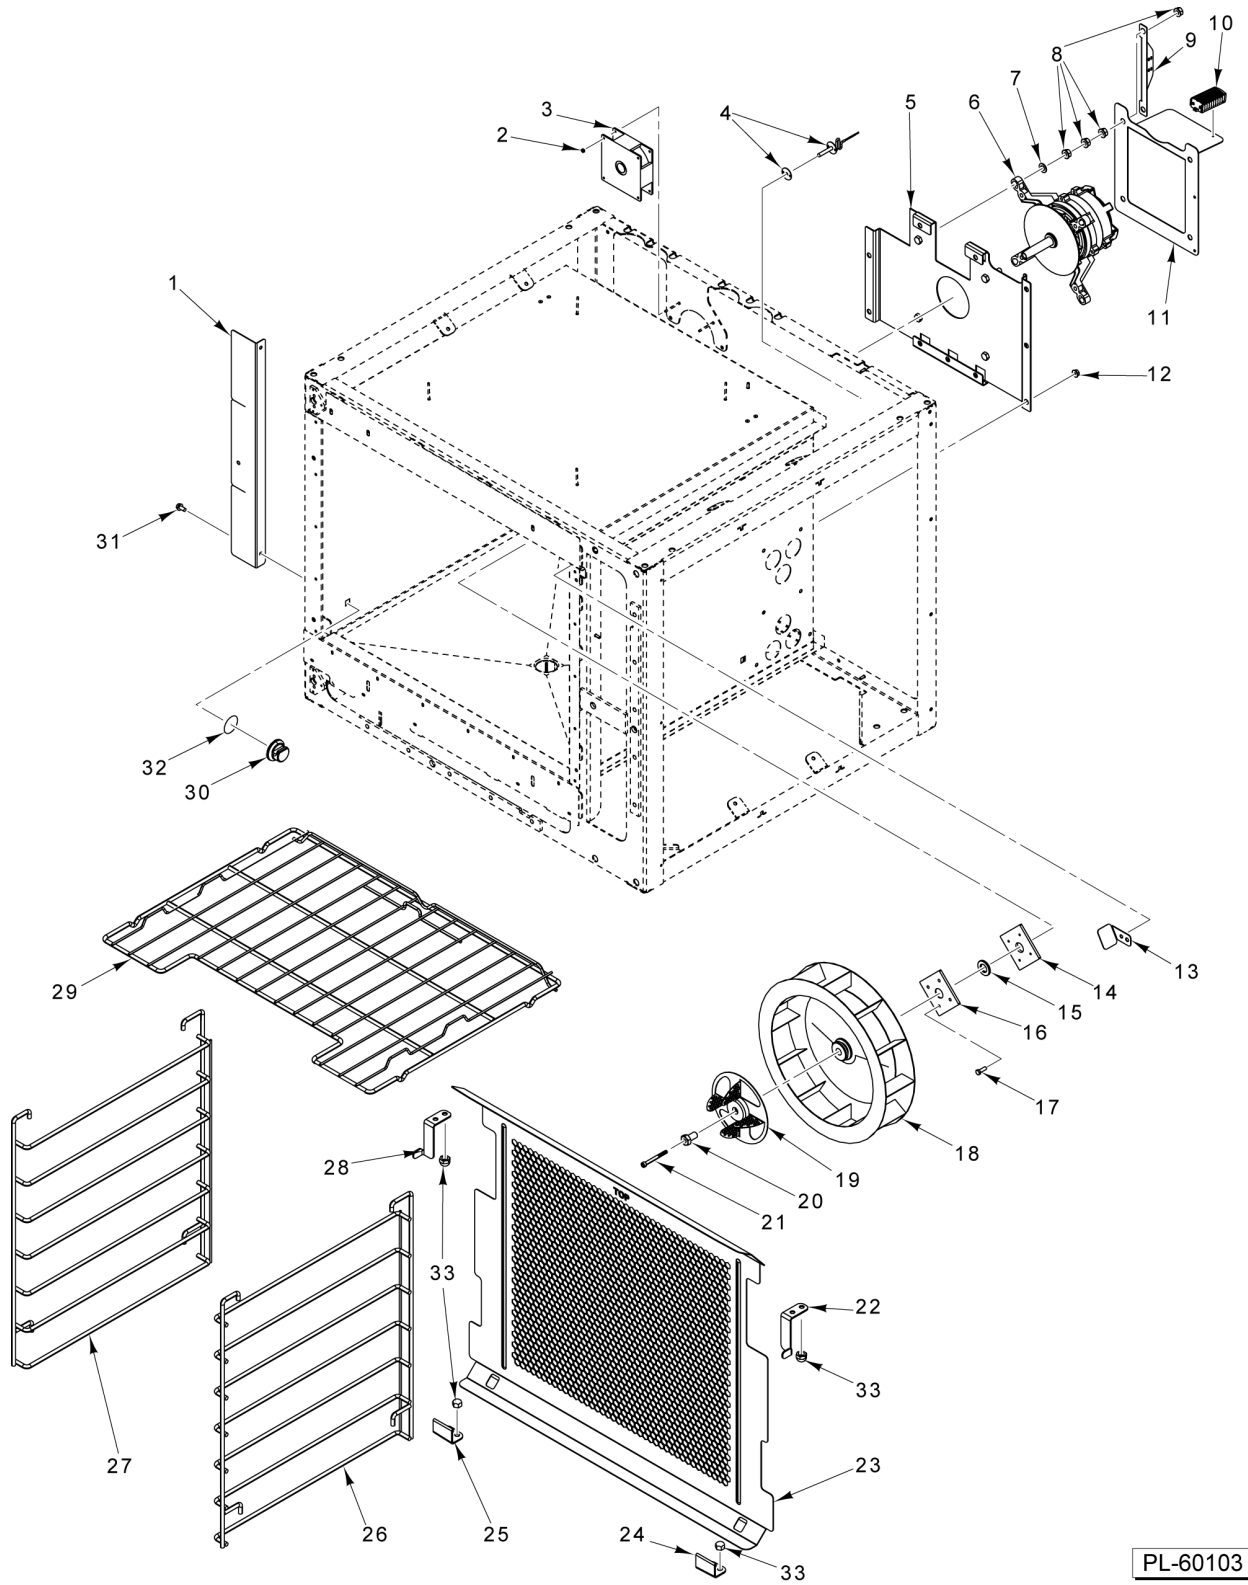

PL-60103

**CONVECTION MOTOR
(BEFORE S/N 541083647)**

**CONVECTION MOTOR
(BEFORE S/N 541083647)**

ILLUS. PL-60103	PART NO.	NAME OF PART	AMT.
1	00-945962	Clip - Support (Rack Guide).....	4
2	00-947356	Nut 6-32 Hex.....	2
3	00-947221	Fan - Cooling.....	1
4	00-913102-00239	Kit - Temperature Probe & Gasket.....	1
5	00-946841	Mount - Motor.....	1
6	00-947750	Motor (250 W.).....	1
7	WS-006-27	Washer (SST).....	4
8	NS-038-10	Lock Nut 3/8-16 Hex.....	7
9	00-973330	Bracket - Heating Element Strain Relief.....	1
10	00-947245	Block - Terminal.....	1
11	00-947054	Plate - Retainer.....	1
12	NS-038-04	Lock Nut 1/4-20.....	11
13	00-947087	Shield - RTD.....	1
14	00-945433	Plate - Backing (Shaft Seal).....	1
15	00-945435	Seal - Shaft.....	1
16	00-945434	Plate - Cover (Shaft Seal).....	1
17	00-947322	Screw 10-24 x 5/8 (SST).....	4
18	00-947751	Wheel - Convection Fan.....	1
19	00-945756	Atomizer - Water.....	1
20	00-947065	Bolt - Atomizer.....	1
21	00-947083	Screw M6 x 1 x 60mm.....	1
22	00-947243	Hanger (Top, Right).....	1
23	00-973001	Baffle - Fan Cavity.....	1
24	00-973079	Support - Baffle (Bottom, Right).....	1
25	00-973078	Support - Baffle (Bottom, Left).....	1
26	00-947397	Rack - Wire (RH).....	1
27	00-947396	Rack - Wire (LH).....	1
28	00-947242	Hanger (Top, Left).....	1
29	00-947595	Rack - Wire (Pan Guides and Stop).....	AR
30	00-945895	Support - Rack Guides.....	8
31	00-947112	Mach. Screw 1/4-20 1/2.....	8
32	00-947504	O-Ring.....	1
33	00-947192	Acorn Nut 1/4-20 (SST).....	4