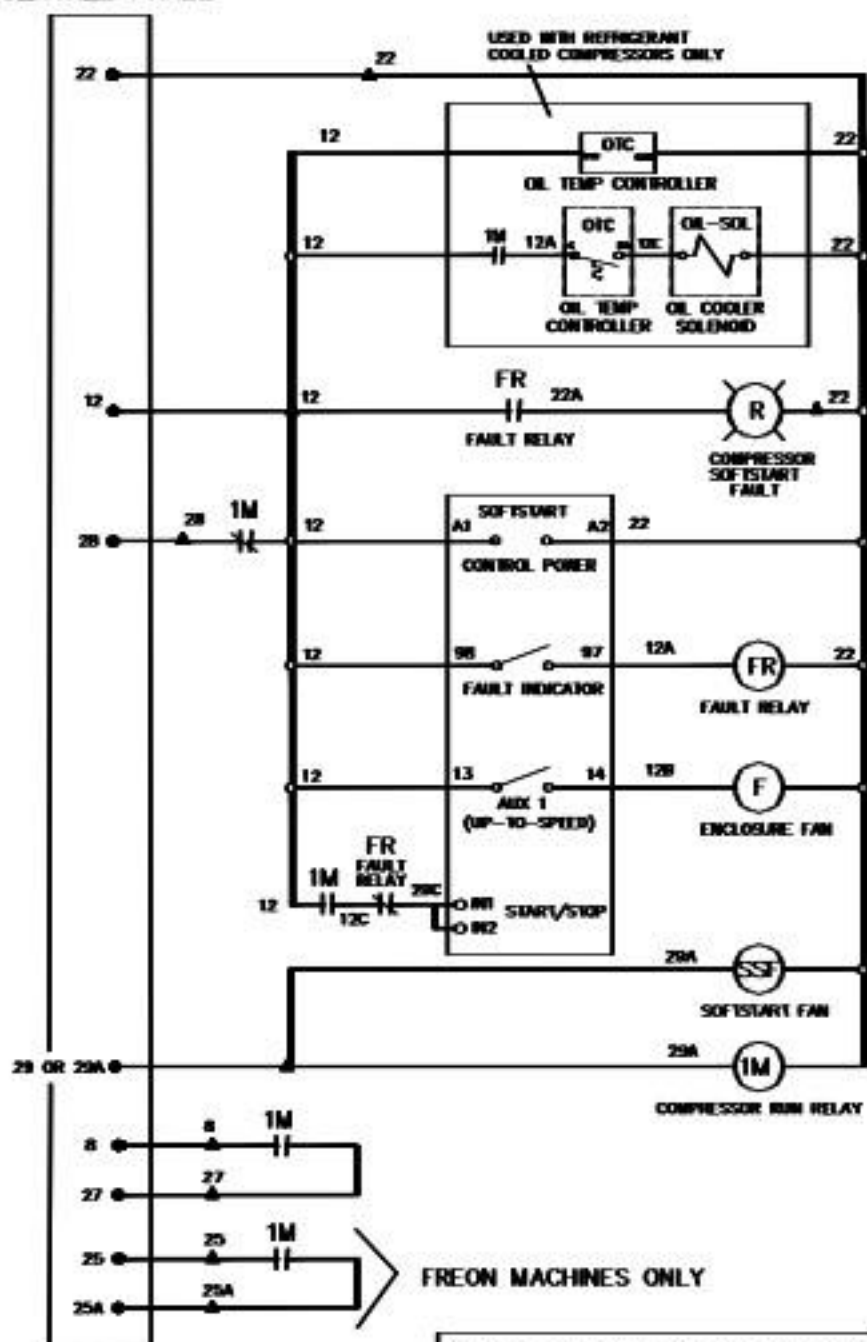

LOWSIDE CONTROL PANEL

29A - FREON MACHINE
29 - ARBONIA MACHINE