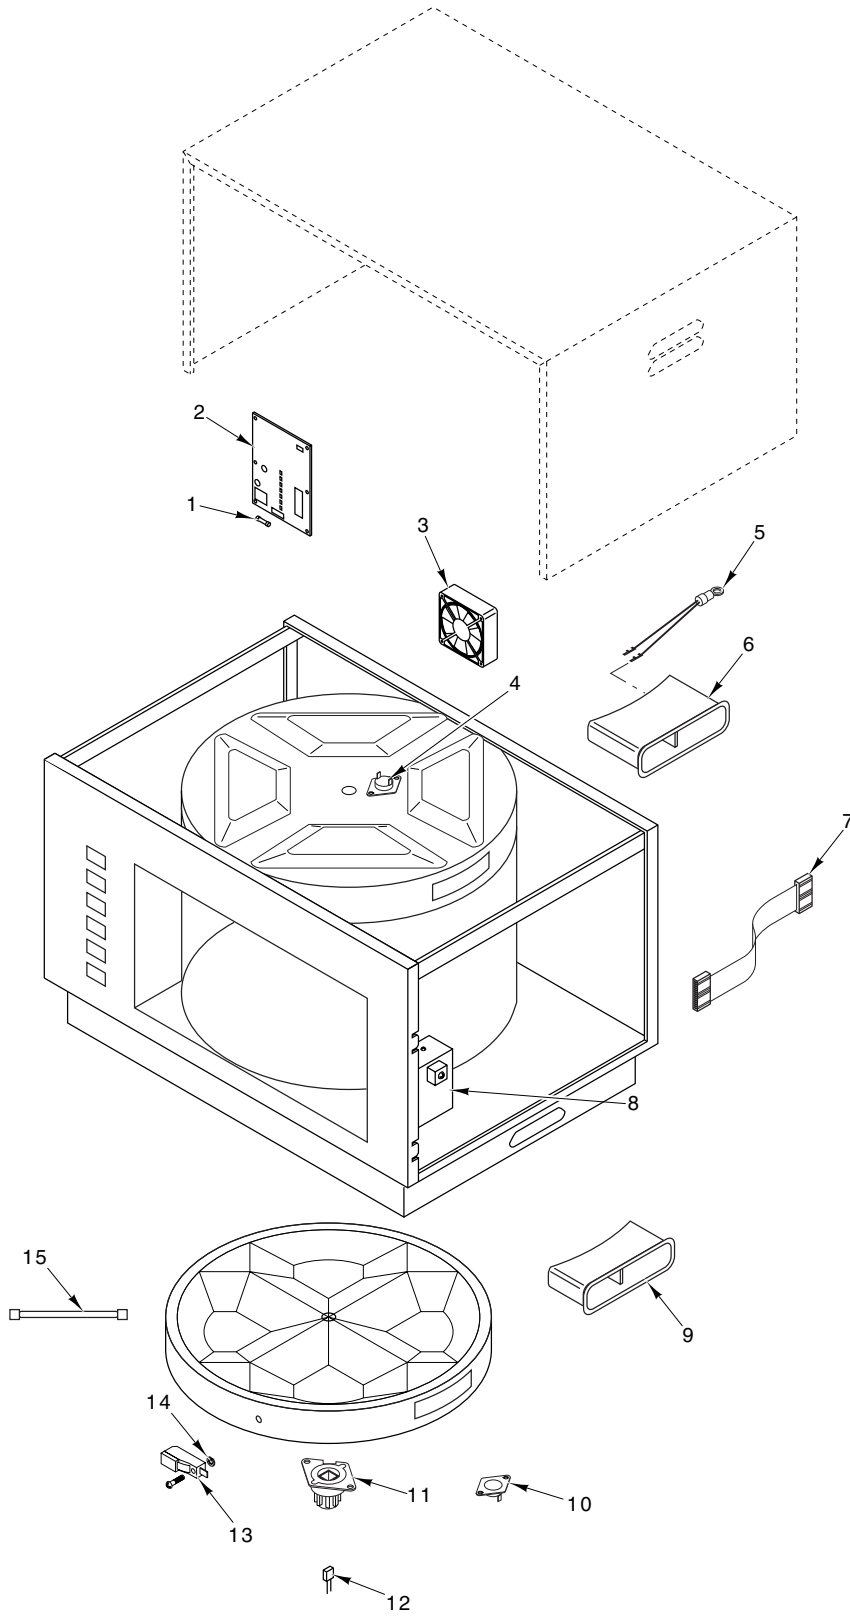

VULCAN

CATALOG OF REPLACEMENT PARTS

MODEL VFB2 ELECTRIC *FlashBake*® OVEN

MODEL

ML-126582	VFB2-1
ML-126583	VFB2-2

PL-55493

INTERIOR PARTS

INTERIOR PARTS

ILLUS. PL-55493	PART NO.	NAME OF PART	AMT.
1	00-853168-00016	Fuse	1
2	00-853168-00011	Board – Power Control	1
3	00-853168-00009	Fan	1
4	00-853168-00029	Thermostat – High Limit	1
5	00-853168-00031	Thermistor	1
6	00-853168-00017	Duct – Upper Exhaust	2
7	00-853168-00015	Cable – Ribbon Control	1
8	00-853168-00006	Latch Assy	1
9	00-853168-00018	Duct – Lower Exhaust	2
10	00-853168-00029	Thermostat – High Limit	1
11	00-853168-00030	Post – Center Lamp	1
12	00-853168-00032	Sensor – Pan	1
13	00-853168-00001	Socket – Lamp	8
14	00-853168-00002	Nut (3 mm)	8
15	00-853168-00003	Lamp	8

PL-55492

EXTERIOR AND COOKING SURFACE

ILLUS.	PART NO.	NAME OF PART	AMT.
	PL-55492		
1	00-853168-00022	Nut – Strain Relief	1
2	00-853168-00021	Strain Relief – Power Cord	1
3	00-853168-00019	Cord – Power (Domestic)	1
4	00-853168-00020	Cord – Power (Canadian)	1
5	00-853168-00012	Bumper – Door	1
6	00-853168-00008	Glass – Inner Door Service Assy. (Includes Items 7 & 8)	1
7	00-853168-00027	Window – Inner (W/Film)	1
8	00-853168-00028	Gasket – Inner Window	1
9	00-853168-00007	Door – Outer Assy.	1
10	00-853168-00014	Bezel Assy. (SST)	1
11	00-853168-00010	Foot	4
12	00-853168-00005	Glass – Lower Service Assy. (Includes Items 13 & 14)	1
13	00-853168-00025	Glass – Lower	1
14	00-853168-00026	Gasket – Lower Glass	1
15	00-853168-00004	Glass – Upper Service Assy. (Includes Items 16 & 17)	1
16	00-853168-00023	Glass – Upper	1
17	00-853168-00024	Gasket – Upper Glass	1