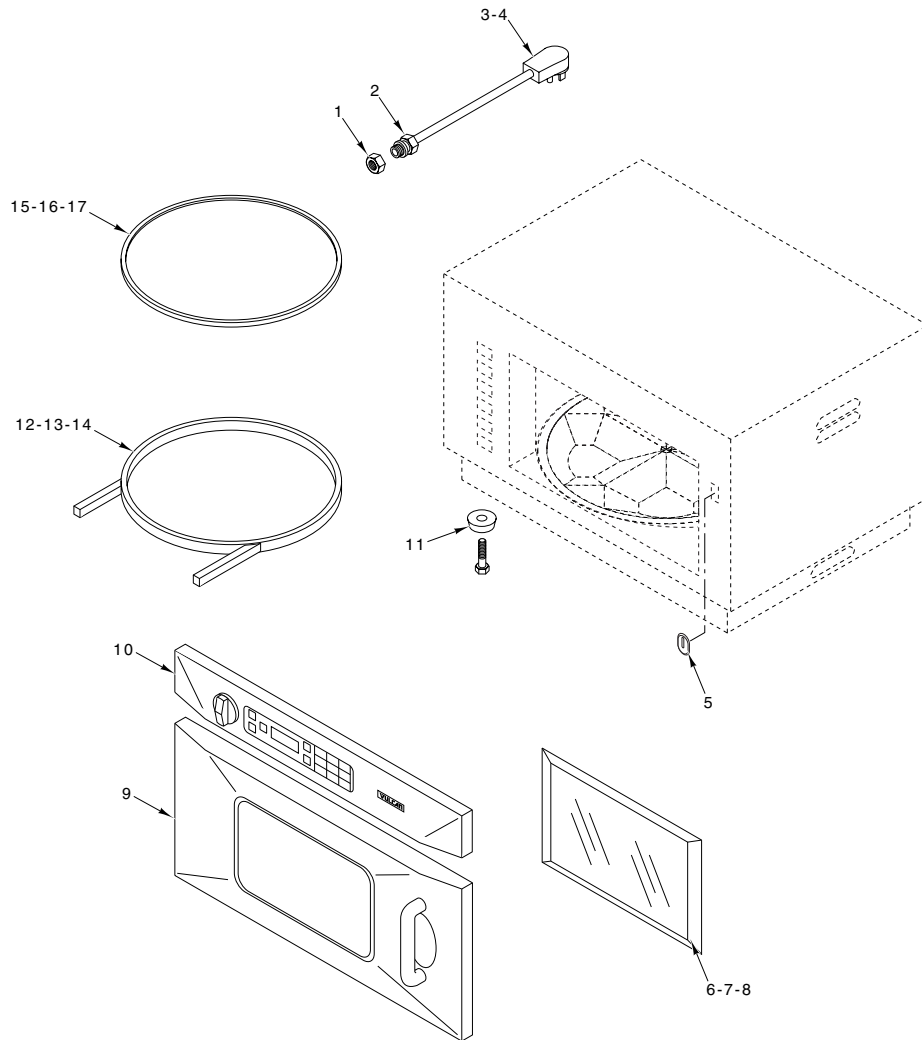

VULCAN

CATALOG OF REPLACEMENT PARTS

MODEL VFB2 ELECTRIC *FlashBake*® OVEN

MODEL

ML-126582	VFB2-1
ML-126583	VFB2-2

PL-55493

INTERIOR PARTS

INTERIOR PARTS

ILLUS. PL-55493	PART NO.	NAME OF PART	AMT.
1	00-853168-00016	Fuse	1
2	00-853168-00011	Board – Power Control	1
3	00-853168-00009	Fan	1
4	00-853168-00029	Thermostat – High Limit	1
5	00-853168-00031	Thermistor	1
6	00-853168-00017	Duct – Upper Exhaust	2
7	00-853168-00015	Cable – Ribbon Control	1
8	00-853168-00006	Latch Assy	1
9	00-853168-00018	Duct – Lower Exhaust	2
10	00-853168-00029	Thermostat – High Limit	1
11	00-853168-00030	Post – Center Lamp	1
12	00-853168-00032	Sensor – Pan	1
13	00-853168-00001	Socket – Lamp	8
14	00-853168-00002	Nut (3 mm)	8
15	00-853168-00003	Lamp	8

PL-55492

EXTERIOR AND COOKING SURFACE

ILLUS.	PART NO.	NAME OF PART	AMT.
	PL-55492		
1	00-853168-00022	Nut – Strain Relief	1
2	00-853168-00021	Strain Relief – Power Cord	1
3	00-853168-00019	Cord – Power (Domestic)	1
4	00-853168-00020	Cord – Power (Canadian)	1
5	00-853168-00012	Bumper – Door	1
6	00-853168-00008	Glass – Inner Door Service Assy. (Includes Items 7 & 8)	1
7	00-853168-00027	Window – Inner (W/Film)	1
8	00-853168-00028	Gasket – Inner Window	1
9	00-853168-00007	Door – Outer Assy.	1
10	00-853168-00014	Bezel Assy. (SST)	1
11	00-853168-00010	Foot	4
12	00-853168-00005	Glass – Lower Service Assy. (Includes Items 13 & 14)	1
13	00-853168-00025	Glass – Lower	1
14	00-853168-00026	Gasket – Lower Glass	1
15	00-853168-00004	Glass – Upper Service Assy. (Includes Items 16 & 17)	1
16	00-853168-00023	Glass – Upper	1
17	00-853168-00024	Gasket – Upper Glass	1