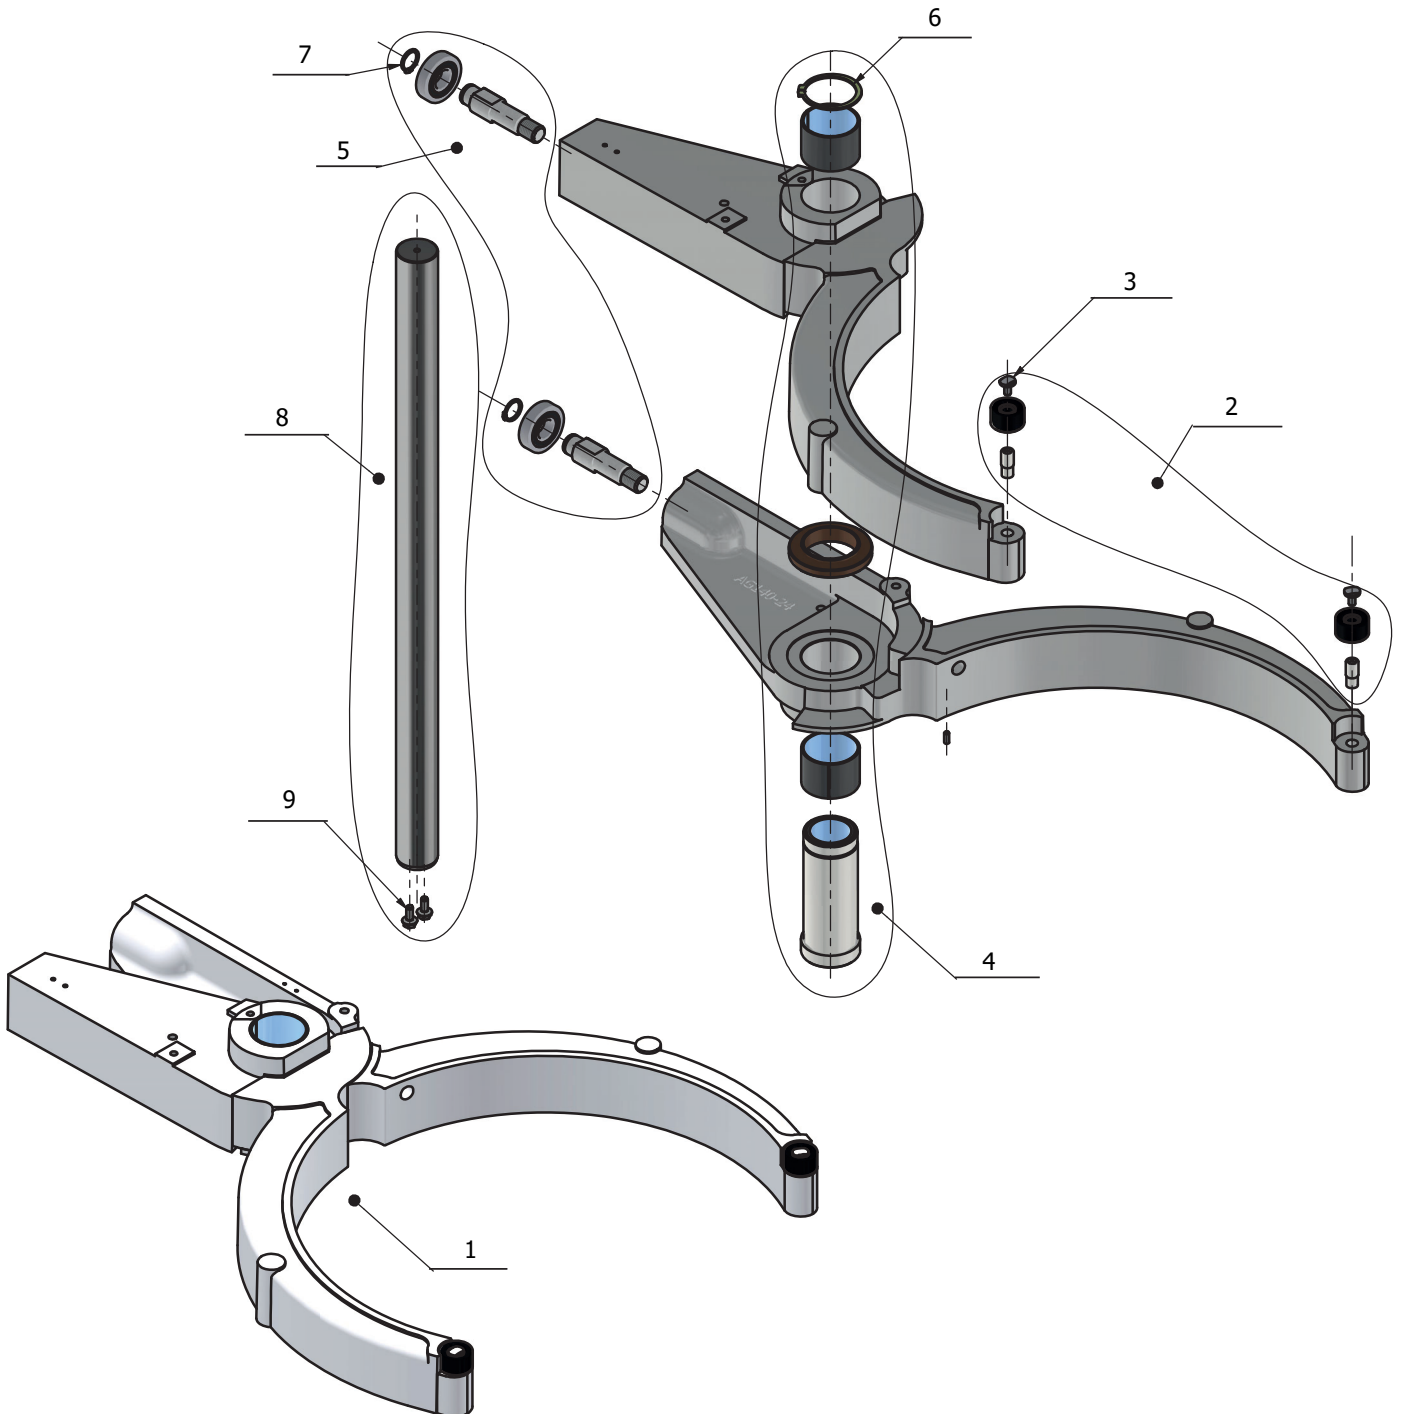

Drive System

Item #	Part #	Description
1.	AE140-128ZB	Small Motor Pulley Kit
2.	AE140-129ZB	Large Motor Pulley Kit
3.	AE140-148.1	Standoff
4.	DE141-90	V Belt
5.	DE141-61ZB	Motor Plate Kit
6.	DE141-601.1ZB	Motor & Invertor Kit
7.	STA2030	Key
8.	STA3419	Retaining Ring
9.	STA5334	Flanged Bolt
10.	STA5348	Screw
11.	STA5732	Flanged Bolt
12.	STA5765	Flanged Bolt
13.	STA5798	Screw
14.	STA5825	Nut
15.	STA6026	Washer
16.	STA6119	Washer

Lifting System

Item #	Part #	Description
1.	DE141-86.1ZB	Lift Motor
2.	AE140-172.3	Eccentric Washer
3.	DE61-86.51ZB	Lift Lower Mount Kit
4.	DE141-86.50ZB	Lift Top Mount Kit
5.	DE61-173ZB	Microswitch Kit
6.	RN100-86.3S	Pin
7.	STA5372	Screw
8.	STA5689	Screw
9.	STA5765	Flanged Bolt
10.	STA6205	Cotter Pin
11.	DE61-86.50M	Magnet Sensor
12.	DE141-86.52ZB	Bowl Arm Stop Kit
13.	DE141-71ZB	Guide Plate Kit
14.	STA5048	Flanged Bolt

Bowl Arms

Item #	Part #	Description
1.	AE140-23/24.2EZ	Bowl Arm Kit
2.	AR31-128ZB	Bowl Roller Kit
3.	STA9002	Screw
4.	AE140-69.2ZB	Bowl Arm Bushing Kit
5.	DE141-69ZB	Bowl Arm Roller Kit
6.	STA3429	Retaining Ring
7.	STA3467	Retaining Ring
8.	AE140-68ZB	Bowl Arm Shaft Kit
9.	STA5066	Flanged Bolt

Bowl Guard

Item #	Part #	Description
1.	STA3149ZB	O-Ring Kit
2.	35DE141-21.1M	Right Bowl Guard
3.	35DE141-22.1M	Left Bowl Guard

Planetary Head Assembly

Item #	Part #	Description
1.	AE140-2.23ZB	Complete Planetary Assembly
2.	DE101-3.1ZB	Top Planetary Assembly
3.	AR100-162ZB	Plastic Cover Kit
4.	AR200-2.25ZB	Lower Planetary Assembly
5.	STA9001	Screw