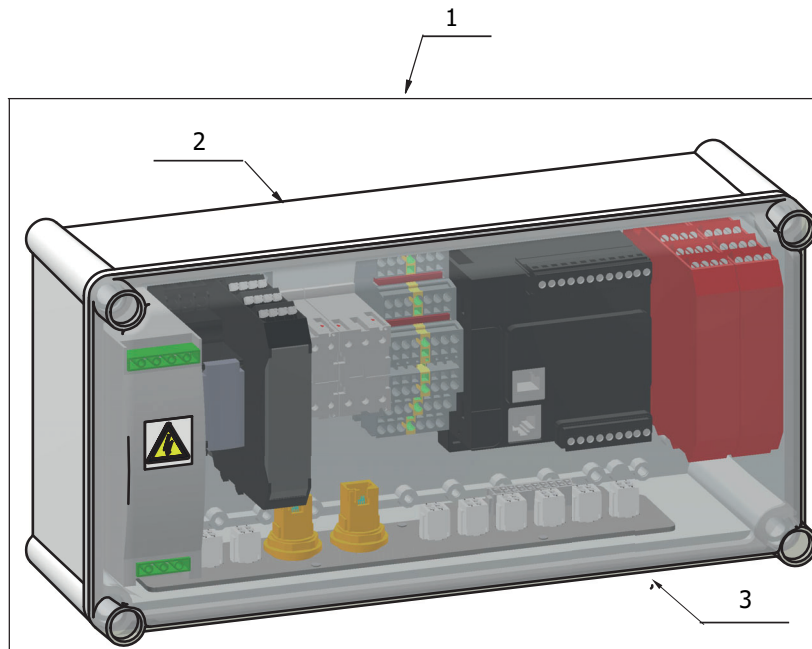

11
Control Panel

Item #	Part #	Description
1.	56CR10-111M	Bowl Detection Magnet
2.	STA5721	Screw
3.	AR31-174.5	Emergency Stop Kit
4.	DE61-176M	Bowl Lift Kit (2/SET)
5.	DE61-560ZB	Control Panel Assembly

Machine Column

Machine Column

Item #	Part #	Description
1.	56AE140-25ZB	Bowl Guard Shaft Kit
2.	AE140-170ZB	Cover Plates Kit
3.	AE140-172.2	Guide Rail
4.	AE140-172.3	Washer
5.	AR80-212	Knee Pad
6.	AR80-214.3	Adjustment Plate (3MM)
7.	AR80-214.6	Adjustment Plate (6MM)
8.	DE141-21ZB	Top Cover Kit
9.	DE141-22.17ZB	Back Cover Kit
10.	AR80-213ZB	Foot & Adjustment Plate Kit (4/SET)
11.	STA5615	Screw
12.	DE141-151ZB	Control Box Bracket Kit
13.	DE141-172ZB	Guide Plate Kit
14.	STA5066	Flanged Bolt
15.	STA5085	Screw
16.	STA5624	Screw
17.	STA5689	Screw
18.	STA5724	Set Screw
19.	STA5725	Set Screw
20.	STA5756	Flanged Bolt
21.	STA5801	Nut
22.	STA5819	Hex Nut
23.	STA5839	Cap Nut
24.	STA6008	Washer
25.	STA9000	Special Screw

Control Box

Item #	Part #	Description
1.	08030-0555	Control Box Assembly
2.	DE61-418.1	Control Box
3.	DE61-418.2	Control Box Cover

15 Control Box Components

Item #	Part #	Description
1.	CE61-414	Power Supply
2.	DE61-420.2	Safety Module
3.	DE61-420.3	Phase Monitoring Relay
4.	DE61-420.5	Reversing Starter
5.	DE61-420.6	Contactors
6.	DE61-420.7	Safety Controller
7.	DE61-470	Control Unit