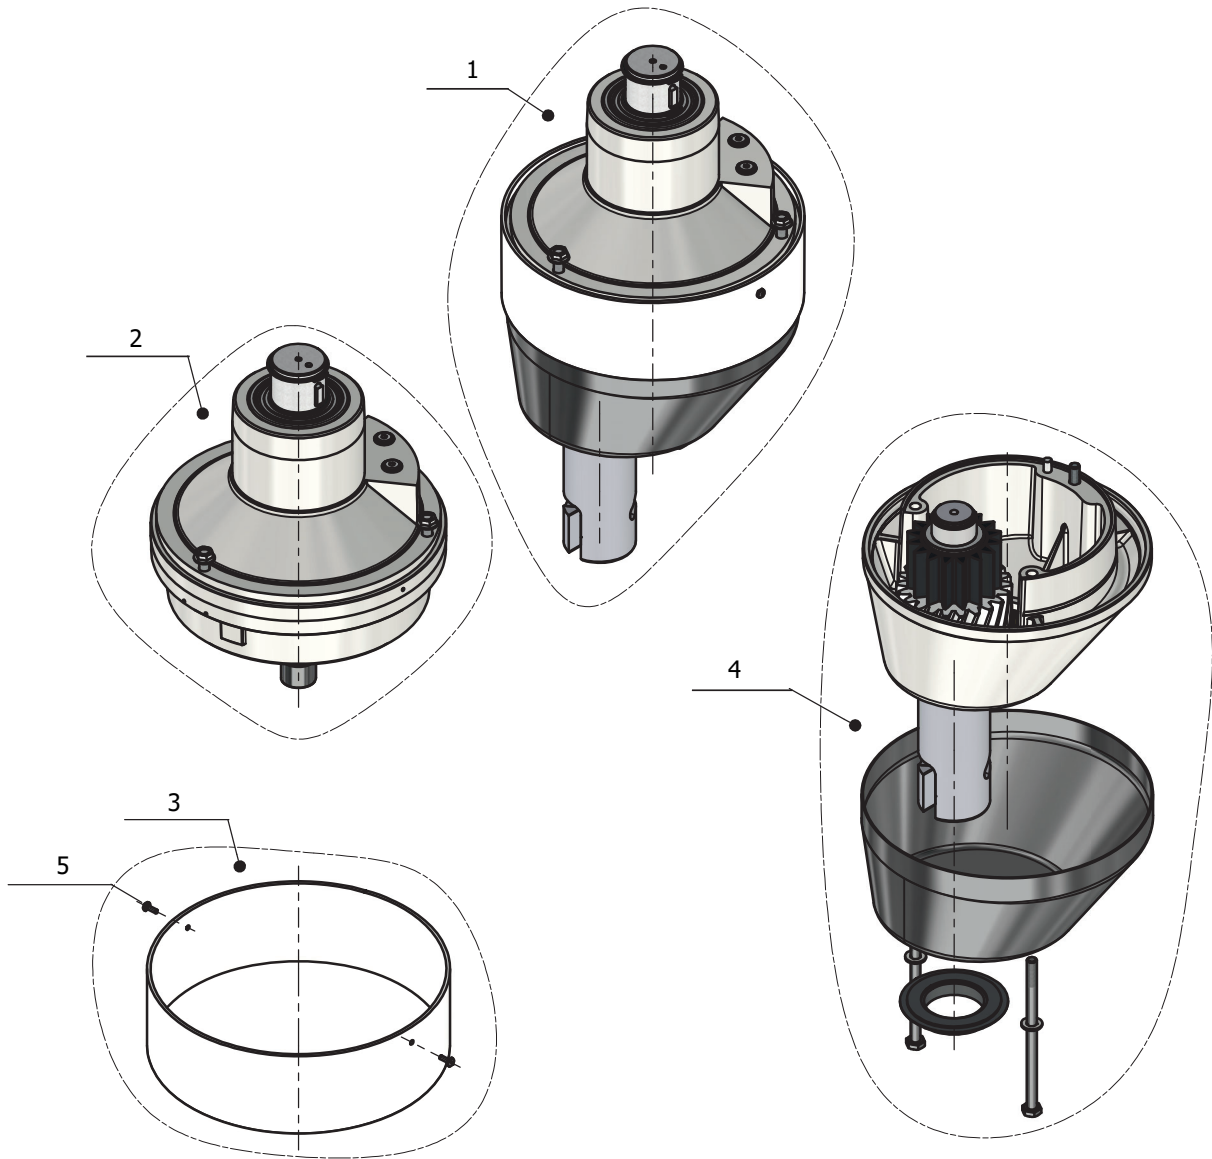

Lifting System

Item #	Part #	Description
1.	DE141-86.1ZB	Lift Motor
2.	AE140-172.3	Eccentric Washer
3.	DE61-86.51ZB	Lift Lower Mount Kit
4.	DE141-86.50ZB	Lift Top Mount Kit
5.	DE61-173ZB	Microswitch Kit
6.	RN100-86.3S	Pin
7.	STA5372	Screw
8.	STA5689	Screw
9.	STA5765	Flanged Bolt
10.	STA6205	Cotter Pin
11.	DE61-86.50M	Magnet Sensor
12.	DE141-86.52ZB	Bowl Arm Stop Kit
13.	DE141-71ZB	Guide Plate Kit
14.	STA5048	Flanged Bolt

Bowl Arms

Item #	Part #	Description
1.	AE140-23/24.2EZ	Bowl Arm Kit
2.	AR31-128ZB	Bowl Roller Kit
3.	STA9002	Screw
4.	AE140-69.2ZB	Bowl Arm Bushing Kit
5.	DE141-69ZB	Bowl Arm Roller Kit
6.	STA3429	Retaining Ring
7.	STA3467	Retaining Ring
8.	AE140-68ZB	Bowl Arm Shaft Kit
9.	STA5066	Flanged Bolt

Bowl Guard

Item #	Part #	Description
1.	STA3149ZB	O-Ring Kit
2.	35DE141-21.1M	Right Bowl Guard
3.	35DE141-22.1M	Left Bowl Guard

Planetary Head Assembly

Item #	Part #	Description
1.	AE140-2.23ZB	Complete Planetary Assembly
2.	DE101-3.1ZB	Top Planetary Assembly
3.	AR100-162ZB	Plastic Cover Kit
4.	AR200-2.25ZB	Lower Planetary Assembly
5.	STA9001	Screw

Upper Planetary Head

Item #	Part #	Description
1.	R100-1	Ring Gear
2.	R100-3Z	Bearing Housing Kit
3.	R100-30Z	Main Shaft Kit
4.	R100-36Z	Eccentric Disc Kit
5.	R100-37	Spacer
6.	R100-96	Needle Bearing Kit
7.	R100-97	Bearing
8.	R100-100	Bearing
9.	R100-101Z	Needle Bearing Kit
10.	STA2030	Key
11.	STA3419	Retaining Ring
12.	STA3530	Retaining Ring
13.	R100-141	Distance Tube
14.	STA3532	Retaining Ring
15.	STA5333	Flanged Bolt
16.	STA5711	Screw
17.	STA6010	Washer
18.	STA9003	Screw