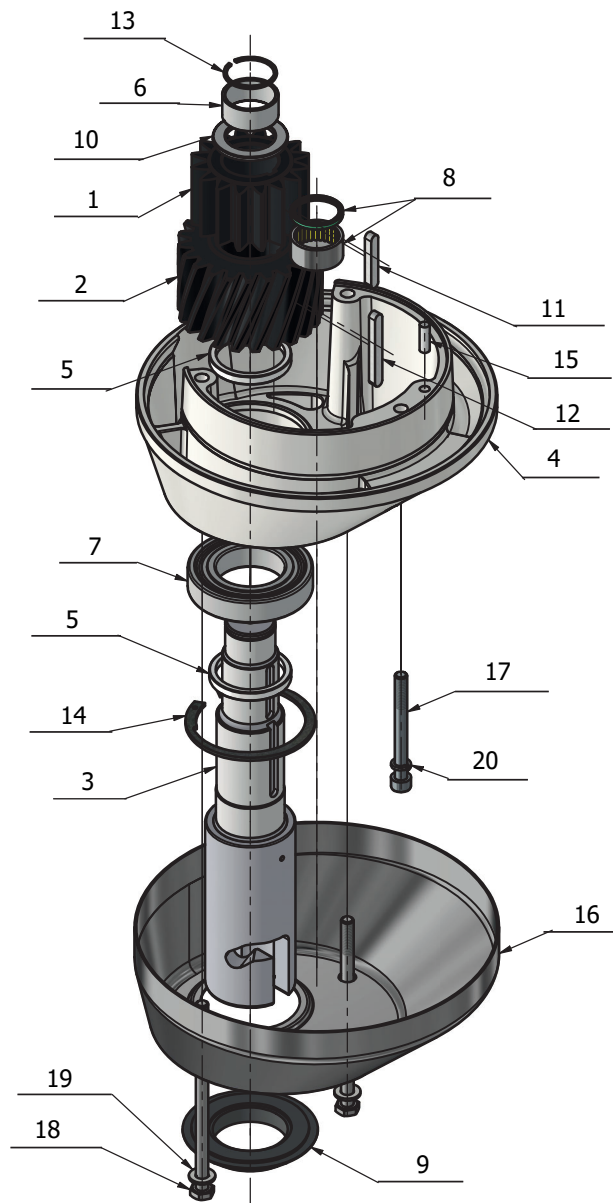

Lower Planetary Head

Item #	Part #	Description
1.	AR140-31	Upper Rim Pinion
2.	AR140-32	Lower Rim Pinion
3.	AR200-33.5Z	Bayonet Shaft Kit
4.	R100-2Z	Eccentric Head Kit
5.	R100-37	Spacer
6.	R100-96	Needle Bearing Kit
7.	R100-97	Bearing
8.	R100-101Z	Needle Bearing Kit
9.	R100-209	Seal Ring
10.	R100-235	Washer
11.	STA2034	Key
12.	STA2039	Key
13.	STA3478	Retaining Ring
14.	STA3532	Retaining Ring
15.	STA6460	Dowel Pin
16.	W100-272	Meatl Head Cap
17.	STA5644	Screw
18.	STA5652	Screw
19.	STA6029	Washer
20.	STA6057	Lock Washer