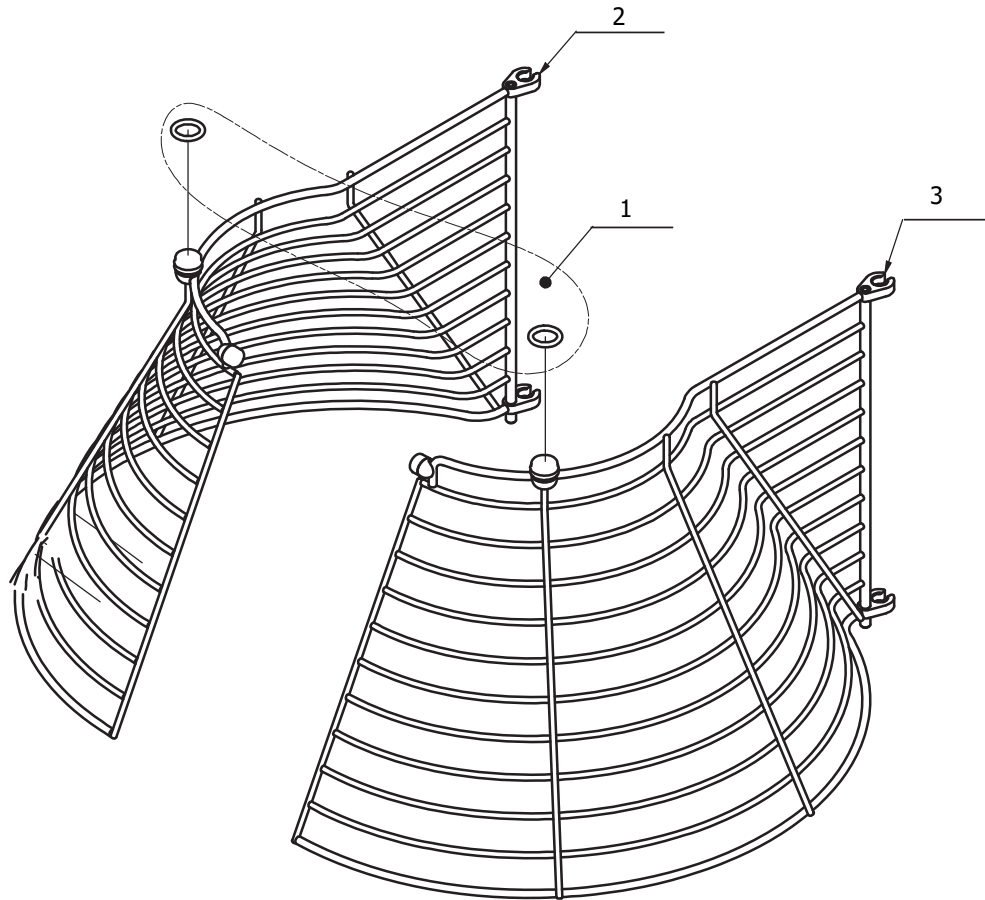

Lifting System

Item #	Part #	Description
1.	DE141-86.1ZB	Lift Motor
2.	AE140-172.3	Eccentric Washer
3.	DE61-86.51ZB	Lift Lower Mount Kit
4.	DE141-86.50ZB	Lift Top Mount Kit
5.	DE61-173ZB	Microswitch Kit
6.	RN100-86.3S	Pin
7.	STA5372	Screw
8.	STA5689	Screw
9.	STA5765	Flanged Bolt
10.	STA6205	Cotter Pin
11.	DE61-86.50M	Magnet Sensor
12.	DE141-86.52ZB	Bowl Arm Stop Kit
13.	DE141-71ZB	Guide Plate Kit
14.	STA5048	Flanged Bolt

Bowl Arms

Item #	Part #	Description
1.	AE140-23/24.2EZ	Bowl Arm Kit
2.	AR31-128ZB	Bowl Roller Kit
3.	STA9002	Screw
4.	AE140-69.2ZB	Bowl Arm Bushing Kit
5.	DE141-69ZB	Bowl Arm Roller Kit
6.	STA3429	Retaining Ring
7.	STA3467	Retaining Ring
8.	AE140-68ZB	Bowl Arm Shaft Kit
9.	STA5066	Flanged Bolt

Bowl Guard

Item #	Part #	Description
1.	STA3149ZB	O-Ring Kit
2.	35DE141-21.1M	Right Bowl Guard
3.	35DE141-22.1M	Left Bowl Guard

Planetary Head Assembly

Item #	Part #	Description
1.	AE140-2.23ZB	Complete Planetary Assembly
2.	DE101-3.1ZB	Top Planetary Assembly
3.	AR100-162ZB	Plastic Cover Kit
4.	AR200-2.25ZB	Lower Planetary Assembly
5.	STA9001	Screw

Upper Planetary Head

Item #	Part #	Description
1.	R100-1	Ring Gear
2.	R100-3Z	Bearing Housing Kit
3.	R100-30Z	Main Shaft Kit
4.	R100-36Z	Eccentric Disc Kit
5.	R100-37	Spacer
6.	R100-96	Needle Bearing Kit
7.	R100-97	Bearing
8.	R100-100	Bearing
9.	R100-101Z	Needle Bearing Kit
10.	STA2030	Key
11.	STA3419	Retaining Ring
12.	STA3530	Retaining Ring
13.	R100-141	Distance Tube
14.	STA3532	Retaining Ring
15.	STA5333	Flanged Bolt
16.	STA5711	Screw
17.	STA6010	Washer
18.	STA9003	Screw