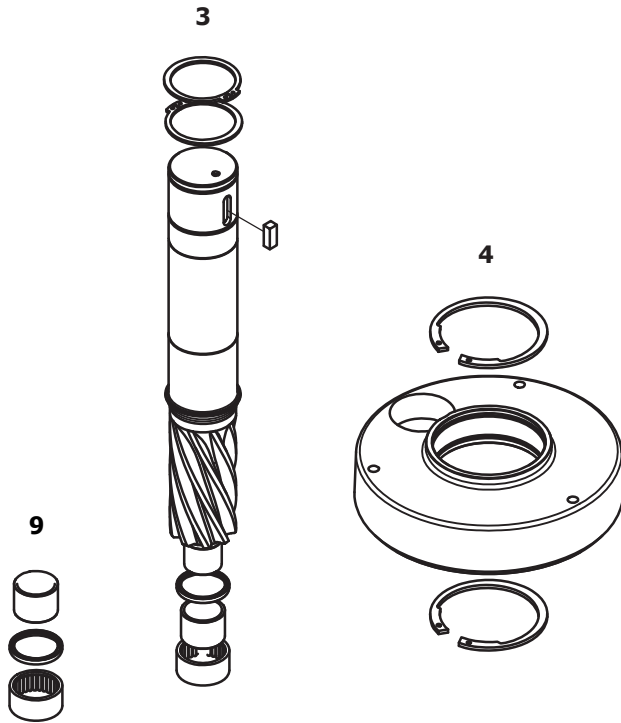

Bowl Arms

Item #	Part #	Description
1.	AE140-23/24.2EZ	Bowl Arm Kit
2.	AR31-128ZB	Bowl Roller Kit
3.	STA9002	Screw
4.	AE140-69.2ZB	Bowl Arm Bushing Kit
5.	DE141-69ZB	Bowl Arm Roller Kit
6.	STA3429	Retaining Ring
7.	STA3467	Retaining Ring
8.	AE140-68ZB	Bowl Arm Shaft Kit
9.	STA5066	Flanged Bolt

Bowl Guard

Item #	Part #	Description
1.	STA3149ZB	O-Ring Kit
2.	35DE141-21.1M	Right Bowl Guard
3.	35DE141-22.1M	Left Bowl Guard

Planetary Head Assembly

Item #	Part #	Description
1.	AE140-2.23ZB	Complete Planetary Assembly
2.	DE101-3.1ZB	Top Planetary Assembly
3.	AR100-162ZB	Plastic Cover Kit
4.	AR200-2.25ZB	Lower Planetary Assembly
5.	STA9001	Screw

Upper Planetary Head

Item #	Part #	Description
1.	R100-1	Ring Gear
2.	R100-3Z	Bearing Housing Kit
3.	R100-30Z	Main Shaft Kit
4.	R100-36Z	Eccentric Disc Kit
5.	R100-37	Spacer
6.	R100-96	Needle Bearing Kit
7.	R100-97	Bearing
8.	R100-100	Bearing
9.	R100-101Z	Needle Bearing Kit
10.	STA2030	Key
11.	STA3419	Retaining Ring
12.	STA3530	Retaining Ring
13.	R100-141	Distance Tube
14.	STA3532	Retaining Ring
15.	STA5333	Flanged Bolt
16.	STA5711	Screw
17.	STA6010	Washer
18.	STA9003	Screw

Lower Planetary Head

Item #	Part #	Description
1.	AR140-31	Upper Rim Pinion
2.	AR140-32	Lower Rim Pinion
3.	AR200-33.5Z	Bayonet Shaft Kit
4.	R100-2Z	Eccentric Head Kit
5.	R100-37	Spacer
6.	R100-96	Needle Bearing Kit
7.	R100-97	Bearing
8.	R100-101Z	Needle Bearing Kit
9.	R100-209	Seal Ring
10.	R100-235	Washer
11.	STA2034	Key
12.	STA2039	Key
13.	STA3478	Retaining Ring
14.	STA3532	Retaining Ring
15.	STA6460	Dowel Pin
16.	W100-272	Meatl Head Cap
17.	STA5644	Screw
18.	STA5652	Screw
19.	STA6029	Washer
20.	STA6057	Lock Washer