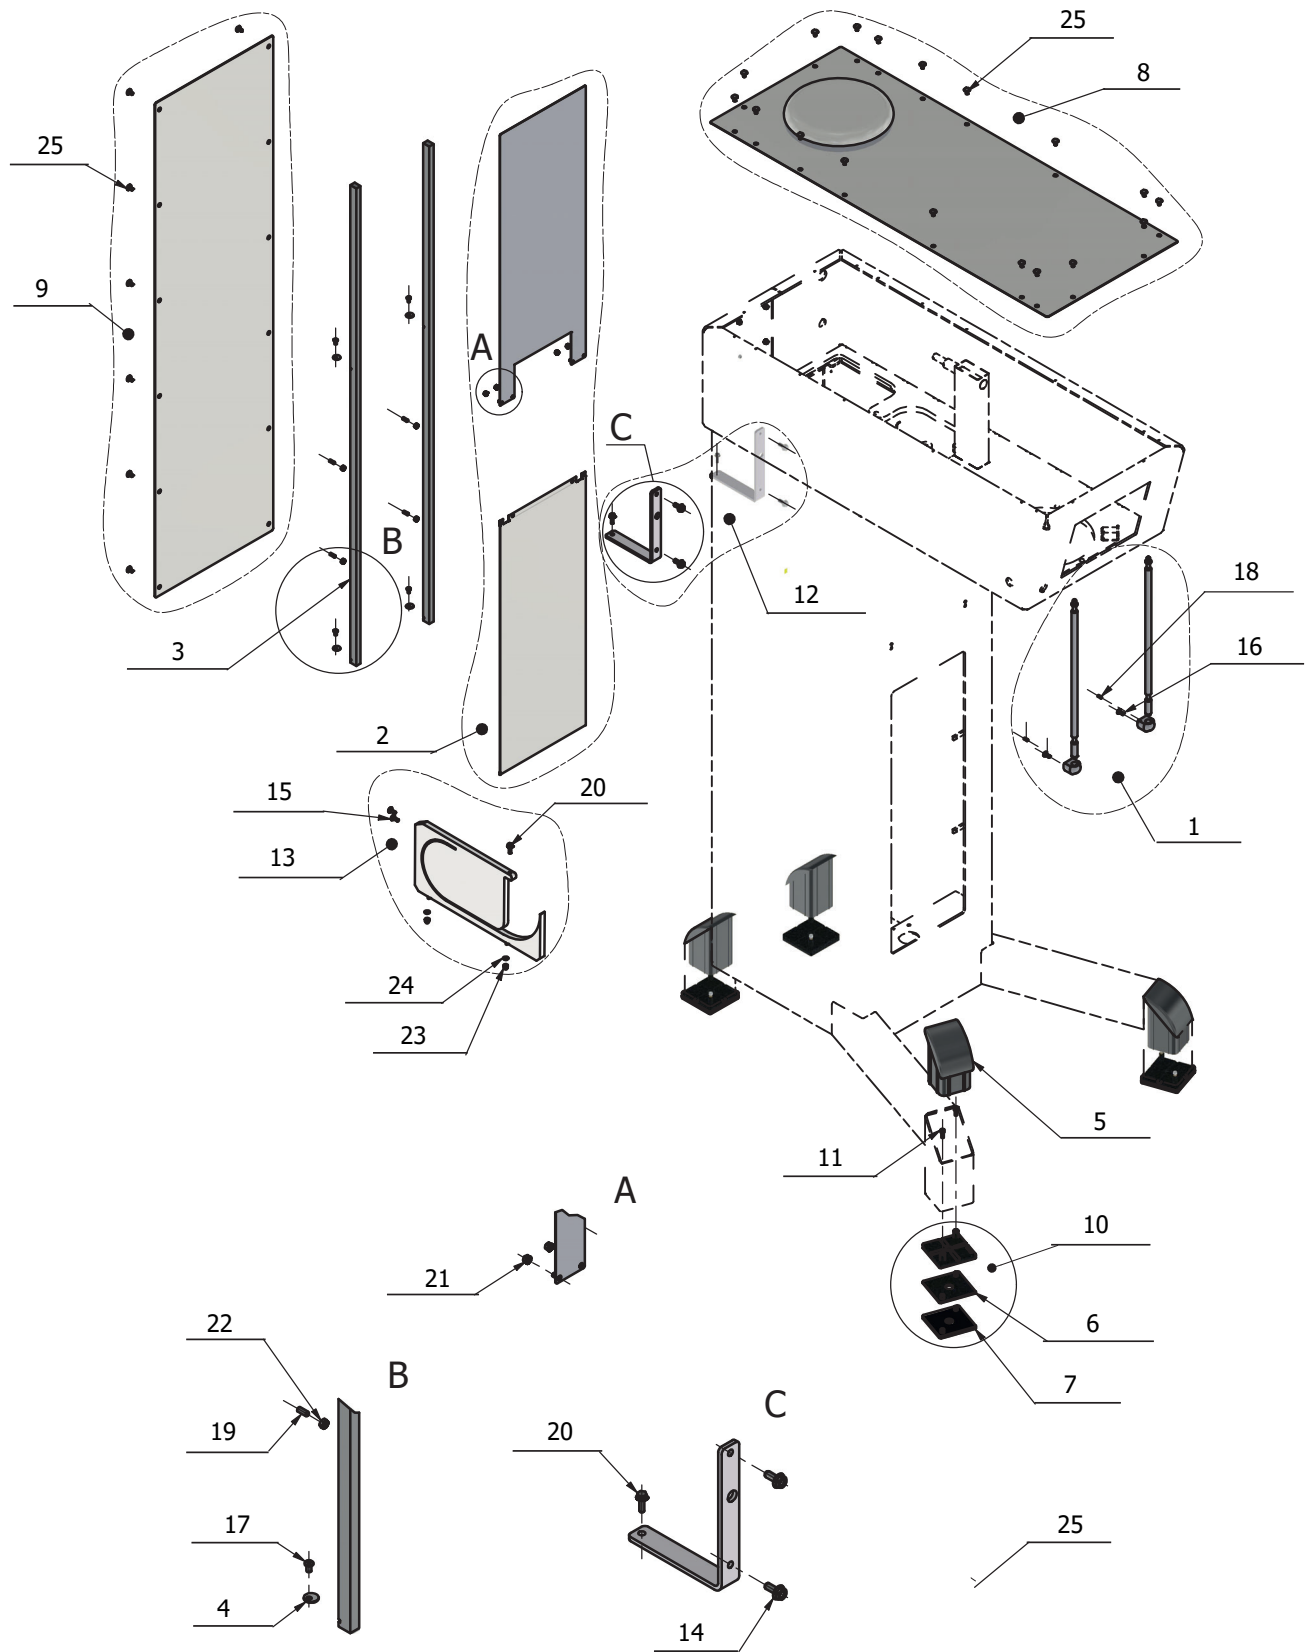

Upper Planetary Head

Item #	Part #	Description
1.	R100-1	Ring Gear
2.	R100-3Z	Bearing Housing Kit
3.	R100-30Z	Main Shaft Kit
4.	R100-36Z	Eccentric Disc Kit
5.	R100-37	Spacer
6.	R100-96	Needle Bearing Kit
7.	R100-97	Bearing
8.	R100-100	Bearing
9.	R100-101Z	Needle Bearing Kit
10.	STA2030	Key
11.	STA3419	Retaining Ring
12.	STA3530	Retaining Ring
13.	R100-141	Distance Tube
14.	STA3532	Retaining Ring
15.	STA5333	Flanged Bolt
16.	STA5711	Screw
17.	STA6010	Washer
18.	STA9003	Screw

Lower Planetary Head

Item #	Part #	Description
1.	AR140-31	Upper Rim Pinion
2.	AR140-32	Lower Rim Pinion
3.	AR200-33.5Z	Bayonet Shaft Kit
4.	R100-2Z	Eccentric Head Kit
5.	R100-37	Spacer
6.	R100-96	Needle Bearing Kit
7.	R100-97	Bearing
8.	R100-101Z	Needle Bearing Kit
9.	R100-209	Seal Ring
10.	R100-235	Washer
11.	STA2034	Key
12.	STA2039	Key
13.	STA3478	Retaining Ring
14.	STA3532	Retaining Ring
15.	STA6460	Dowel Pin
16.	W100-272	Meatl Head Cap
17.	STA5644	Screw
18.	STA5652	Screw
19.	STA6029	Washer
20.	STA6057	Lock Washer

11
Control Panel

Item #	Part #	Description
1.	56CR10-111M	Bowl Detection Magnet
2.	STA5721	Screw
3.	AR31-174.5	Emergency Stop Kit
4.	DE61-176M	Bowl Lift Kit (2/SET)
5.	DE61-560ZB	Control Panel Assembly

Machine Column

Machine Column

Item #	Part #	Description
1.	56AE140-25ZB	Bowl Guard Shaft Kit
2.	AE140-170ZB	Cover Plates Kit
3.	AE140-172.2	Guide Rail
4.	AE140-172.3	Washer
5.	AR80-212	Knee Pad
6.	AR80-214.3	Adjustment Plate (3MM)
7.	AR80-214.6	Adjustment Plate (6MM)
8.	DE141-21ZB	Top Cover Kit
9.	DE141-22.17ZB	Back Cover Kit
10.	AR80-213ZB	Foot & Adjustment Plate Kit (4/SET)
11.	STA5615	Screw
12.	DE141-151ZB	Control Box Bracket Kit
13.	DE141-172ZB	Guide Plate Kit
14.	STA5066	Flanged Bolt
15.	STA5085	Screw
16.	STA5624	Screw
17.	STA5689	Screw
18.	STA5724	Set Screw
19.	STA5725	Set Screw
20.	STA5756	Flanged Bolt
21.	STA5801	Nut
22.	STA5819	Hex Nut
23.	STA5839	Cap Nut
24.	STA6008	Washer
25.	STA9000	Special Screw