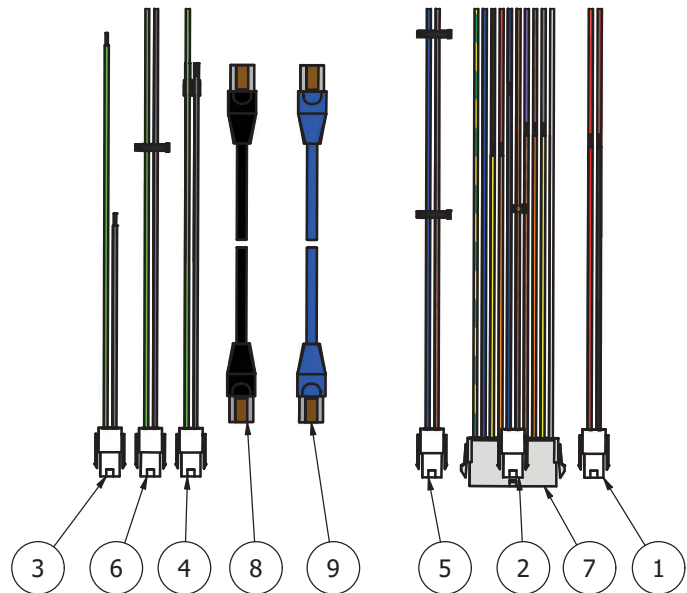

11
Control Panel

Item #	Part #	Description
1.	56CR10-111M	Bowl Detection Magnet
2.	STA5721	Screw
3.	AR31-174.5	Emergency Stop Kit
4.	DE61-176M	Bowl Lift Kit (2/SET)
5.	DE61-560ZB	Control Panel Assembly

Machine Column

Machine Column

Item #	Part #	Description
1.	56AE140-25ZB	Bowl Guard Shaft Kit
2.	AE140-170ZB	Cover Plates Kit
3.	AE140-172.2	Guide Rail
4.	AE140-172.3	Washer
5.	AR80-212	Knee Pad
6.	AR80-214.3	Adjustment Plate (3MM)
7.	AR80-214.6	Adjustment Plate (6MM)
8.	DE141-21ZB	Top Cover Kit
9.	DE141-22.17ZB	Back Cover Kit
10.	AR80-213ZB	Foot & Adjustment Plate Kit (4/SET)
11.	STA5615	Screw
12.	DE141-151ZB	Control Box Bracket Kit
13.	DE141-172ZB	Guide Plate Kit
14.	STA5066	Flanged Bolt
15.	STA5085	Screw
16.	STA5624	Screw
17.	STA5689	Screw
18.	STA5724	Set Screw
19.	STA5725	Set Screw
20.	STA5756	Flanged Bolt
21.	STA5801	Nut
22.	STA5819	Hex Nut
23.	STA5839	Cap Nut
24.	STA6008	Washer
25.	STA9000	Special Screw

Control Box

Item #	Part #	Description
1.	08030-0555	Control Box Assembly
2.	DE61-418.1	Control Box
3.	DE61-418.2	Control Box Cover

15 Control Box Components

Item #	Part #	Description
1.	CE61-414	Power Supply
2.	DE61-420.2	Safety Module
3.	DE61-420.3	Phase Monitoring Relay
4.	DE61-420.5	Reversing Starter
5.	DE61-420.6	Contactors
6.	DE61-420.7	Safety Controller
7.	DE61-470	Control Unit

Control Box Internal Cables

Item #	Part #	Description
1.	DE61-194.10M	CE Switch Cable
2.	DE61-194.11M	STO VFD Cable
3.	DE61-194.12M	Lift Motor Cable
4.	DE61-194.13M	Fan Cable
5.	DE61-194.15M	Bowl & Magnet Sensor Cable
6.	DE61-194.16M	VFD Supply Cable
7.	DE61-194.17M	Main Circuit/Safety Cable
8.	DE61-194.19	Control Panel Cable
9.	DE61-194.20	Motor Cable