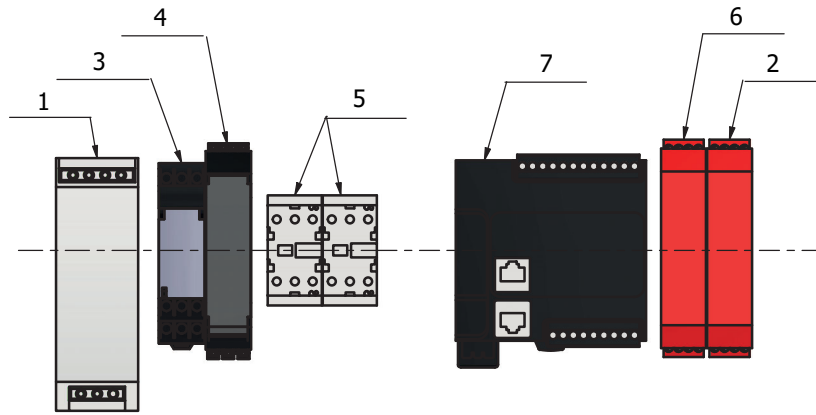

15 Control Box Components

Item #	Part #	Description
1.	CE61-414	Power Supply
2.	DE61-420.2	Safety Module
3.	DE61-420.3	Phase Monitoring Relay
4.	DE61-420.5	Reversing Starter
5.	DE61-420.6	Contactors
6.	DE61-420.7	Safety Controller
7.	DE61-470	Control Unit