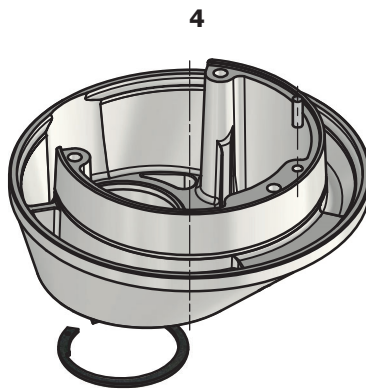

Bowl Arms

Item #	Part #	Description
1.	AE140-23/24.2EZ	Bowl Arm Kit
2.	AR31-128ZB	Bowl Roller Kit
3.	STA9002	Screw
4.	AE140-69.2ZB	Bowl Arm Bushing Kit
5.	DE141-69ZB	Bowl Arm Roller Kit
6.	STA3429	Retaining Ring
7.	STA3467	Retaining Ring
8.	AE140-68ZB	Bowl Arm Shaft Kit
9.	STA5066	Flanged Bolt

Bowl Guard

Item #	Part #	Description
1.	STA3149ZB	O-Ring Kit
2.	35DE141-21.1M	Right Bowl Guard
3.	35DE141-22.1M	Left Bowl Guard

Planetary Head Assembly

Item #	Part #	Description
1.	AE140-2.23ZB	Complete Planetary Assembly
2.	DE101-3.1ZB	Top Planetary Assembly
3.	AR100-162ZB	Plastic Cover Kit
4.	AR200-2.25ZB	Lower Planetary Assembly
5.	STA9001	Screw

Upper Planetary Head

Item #	Part #	Description
1.	R100-1	Ring Gear
2.	R100-3Z	Bearing Housing Kit
3.	R100-30Z	Main Shaft Kit
4.	R100-36Z	Eccentric Disc Kit
5.	R100-37	Spacer
6.	R100-96	Needle Bearing Kit
7.	R100-97	Bearing
8.	R100-100	Bearing
9.	R100-101Z	Needle Bearing Kit
10.	STA2030	Key
11.	STA3419	Retaining Ring
12.	STA3530	Retaining Ring
13.	R100-141	Distance Tube
14.	STA3532	Retaining Ring
15.	STA5333	Flanged Bolt
16.	STA5711	Screw
17.	STA6010	Washer
18.	STA9003	Screw

Lower Planetary Head

Item #	Part #	Description
1.	AR140-31	Upper Rim Pinion
2.	AR140-32	Lower Rim Pinion
3.	AR200-33.5Z	Bayonet Shaft Kit
4.	R100-2Z	Eccentric Head Kit
5.	R100-37	Spacer
6.	R100-96	Needle Bearing Kit
7.	R100-97	Bearing
8.	R100-101Z	Needle Bearing Kit
9.	R100-209	Seal Ring
10.	R100-235	Washer
11.	STA2034	Key
12.	STA2039	Key
13.	STA3478	Retaining Ring
14.	STA3532	Retaining Ring
15.	STA6460	Dowel Pin
16.	W100-272	Meatl Head Cap
17.	STA5644	Screw
18.	STA5652	Screw
19.	STA6029	Washer
20.	STA6057	Lock Washer