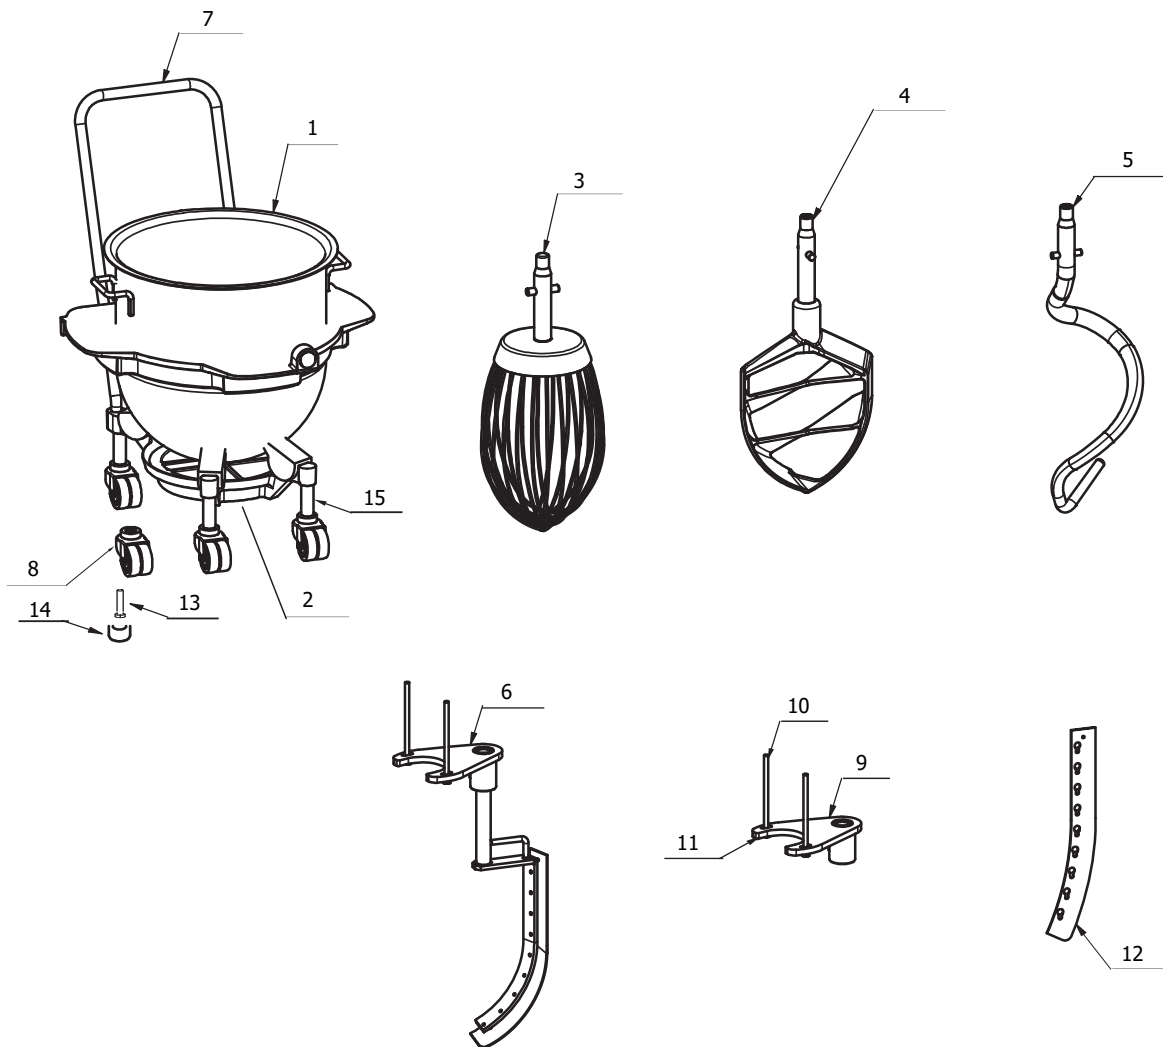

Downsize Accessories & Accessory Components

Item #	Part #	Description
1.	VBOWL80-150	SS Bowl
2.	VBTRUCK-80	Bowl Truck
3.	VWHIP80-150	SS Whip
4.	VBEAT80-150	Aluminum Beater
5.	VHOOK80-150	SS Hook
6.	VSCR80-150	Bowl Scraper Kit
7.	22R276	Handle
8.	22R150-520	Dual Wheel Castor
9.	42AR140-105	Scraper Holder
10.	STA5652	Screw
11.	STA6029	Washer
12.	42AR80-204	Scraper Blade (3MM)
13.	STA5642	Screw
14.	STA6556	Cap
15.	22R140.3	Extension (50MM)