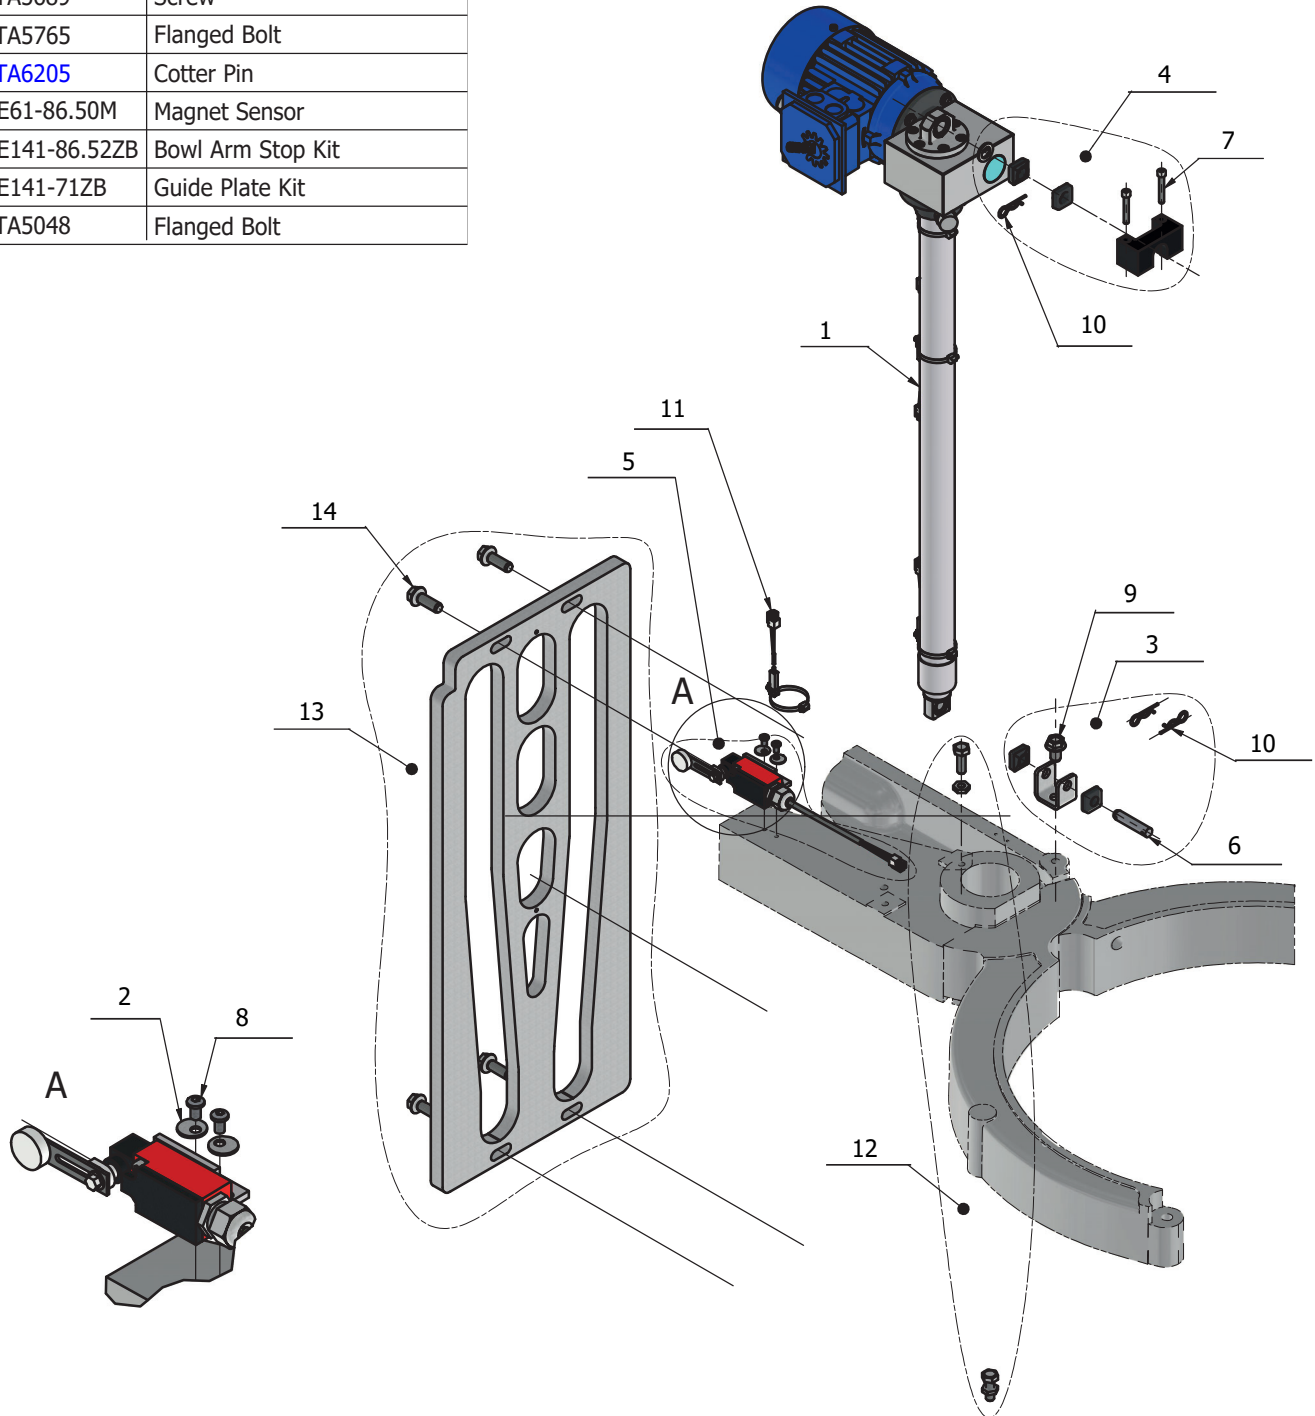

Drive System

Item #	Part #	Description
1.	AE140-128ZB	Small Motor Pulley Kit
2.	AE140-129ZB	Large Motor Pulley Kit
3.	AE140-148.1	Standoff
4.	DE141-90	V Belt
5.	DE141-61ZB	Motor Plate Kit
6.	DE141-601.1ZB	Motor & Invertor Kit
7.	STA2030	Key
8.	STA3419	Retaining Ring
9.	STA5334	Flanged Bolt
10.	STA5348	Screw
11.	STA5732	Flanged Bolt
12.	STA5765	Flanged Bolt
13.	STA5798	Screw
14.	STA5825	Nut
15.	STA6026	Washer
16.	STA6119	Washer

Lifting System

Item #	Part #	Description
1.	DE141-86.1ZB	Lift Motor
2.	AE140-172.3	Eccentric Washer
3.	DE61-86.51ZB	Lift Lower Mount Kit
4.	DE141-86.50ZB	Lift Top Mount Kit
5.	DE61-173ZB	Microswitch Kit
6.	RN100-86.3S	Pin
7.	STA5372	Screw
8.	STA5689	Screw
9.	STA5765	Flanged Bolt
10.	STA6205	Cotter Pin
11.	DE61-86.50M	Magnet Sensor
12.	DE141-86.52ZB	Bowl Arm Stop Kit
13.	DE141-71ZB	Guide Plate Kit
14.	STA5048	Flanged Bolt

Bowl Arms

Item #	Part #	Description
1.	AE140-23/24.2EZ	Bowl Arm Kit
2.	AR31-128ZB	Bowl Roller Kit
3.	STA9002	Screw
4.	AE140-69.2ZB	Bowl Arm Bushing Kit
5.	DE141-69ZB	Bowl Arm Roller Kit
6.	STA3429	Retaining Ring
7.	STA3467	Retaining Ring
8.	AE140-68ZB	Bowl Arm Shaft Kit
9.	STA5066	Flanged Bolt

Bowl Guard

Item #	Part #	Description
1.	STA3149ZB	O-Ring Kit
2.	35DE141-21.1M	Right Bowl Guard
3.	35DE141-22.1M	Left Bowl Guard

Planetary Head Assembly

Item #	Part #	Description
1.	AE140-2.23ZB	Complete Planetary Assembly
2.	DE101-3.1ZB	Top Planetary Assembly
3.	AR100-162ZB	Plastic Cover Kit
4.	AR200-2.25ZB	Lower Planetary Assembly
5.	STA9001	Screw