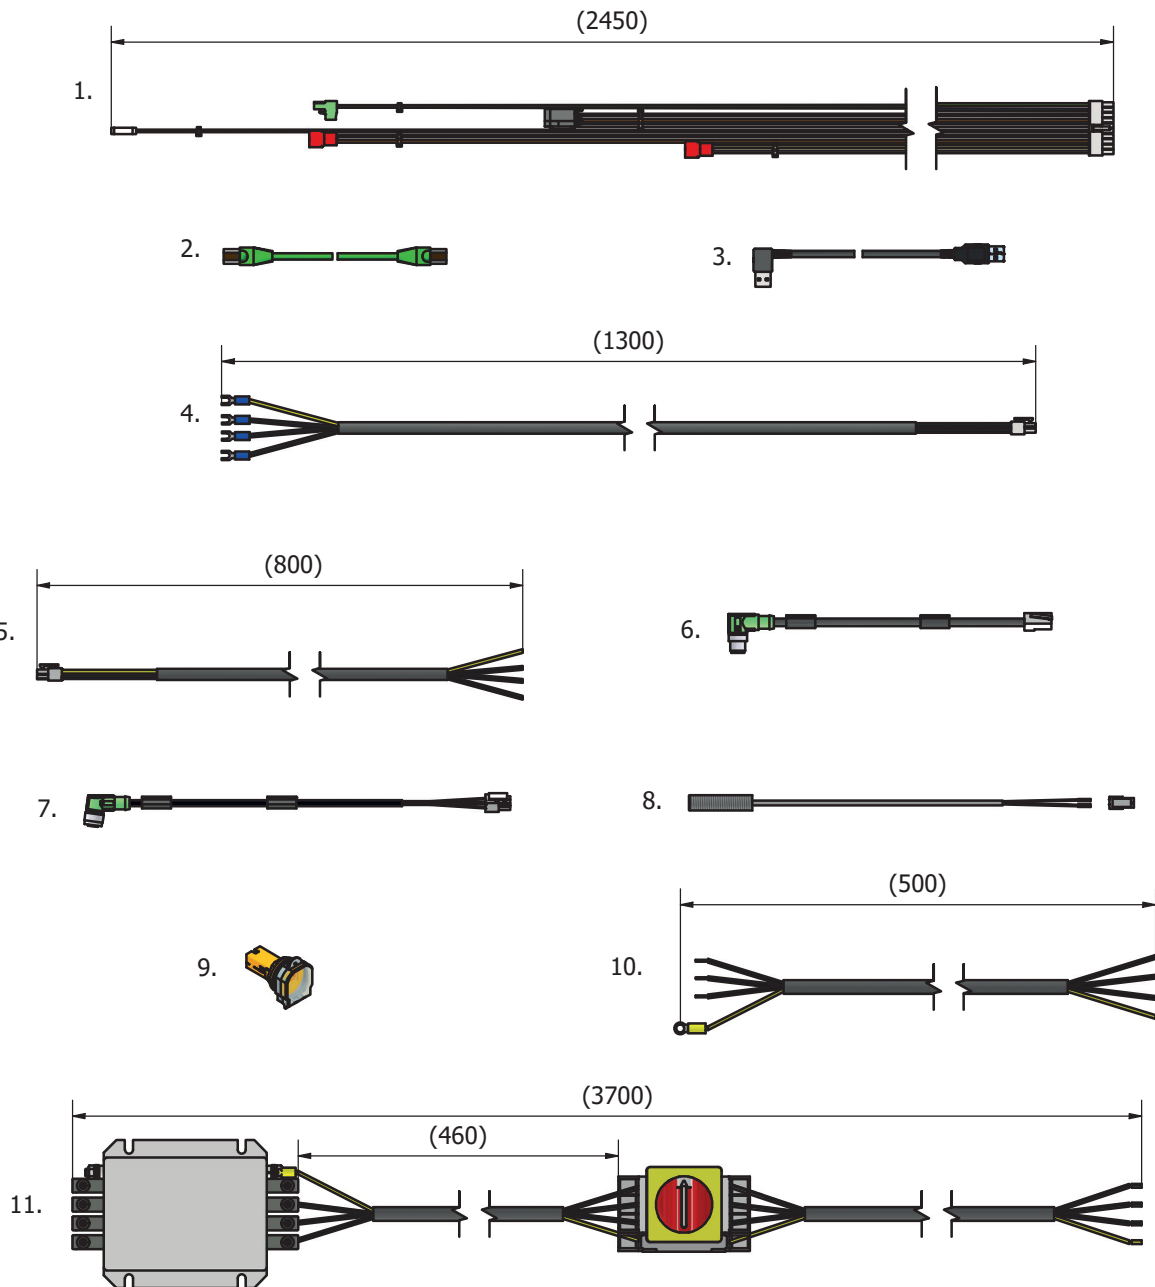

Cables

Item #	Part #	Description
1.	DE61-194.18M	Main Circuit/Safety Cable
2.	DE61-194.21	Control Panel Cable
3.	DE61-194.23	USB Cable
4.	DE61-194.24M	Lift Cable
5.	DE61-194.25M	Supply Box Cable
6.	DE61-194.27M	Motor Cable
7.	DE61-194.28M	STO Cable
8.	DE61-501ZB	Bowl Sensor Cable
9.	STA7259ZB	USB Port
10.	WE141-194.31M	VFD Filter Cable
11.	WE141-194.26M	VFD Supply Cable