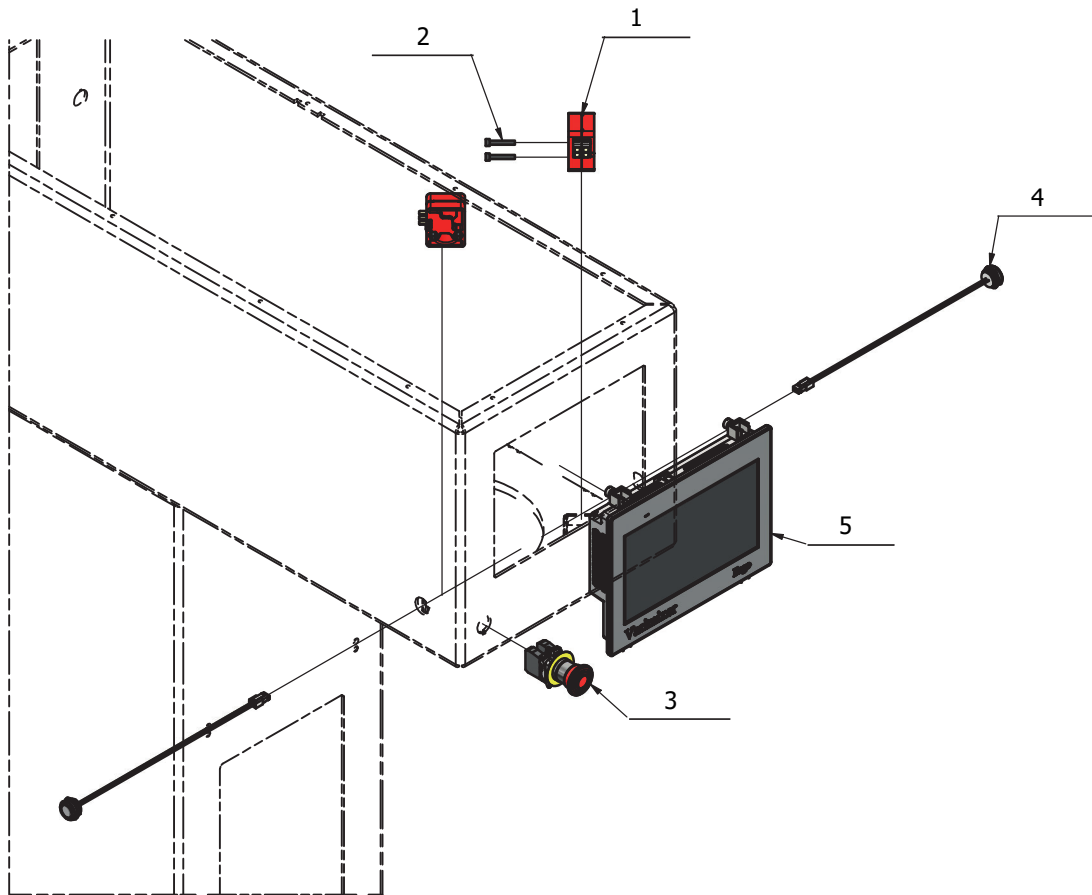

11
Control Panel

Item #	Part #	Description
1.	56CR10-111M	Bowl Detection Magnet
2.	STA5721	Screw
3.	AR31-174.5	Emergency Stop Kit
4.	DE61-176M	Bowl Lift Kit (2/SET)
5.	DE61-560ZB	Control Panel Assembly