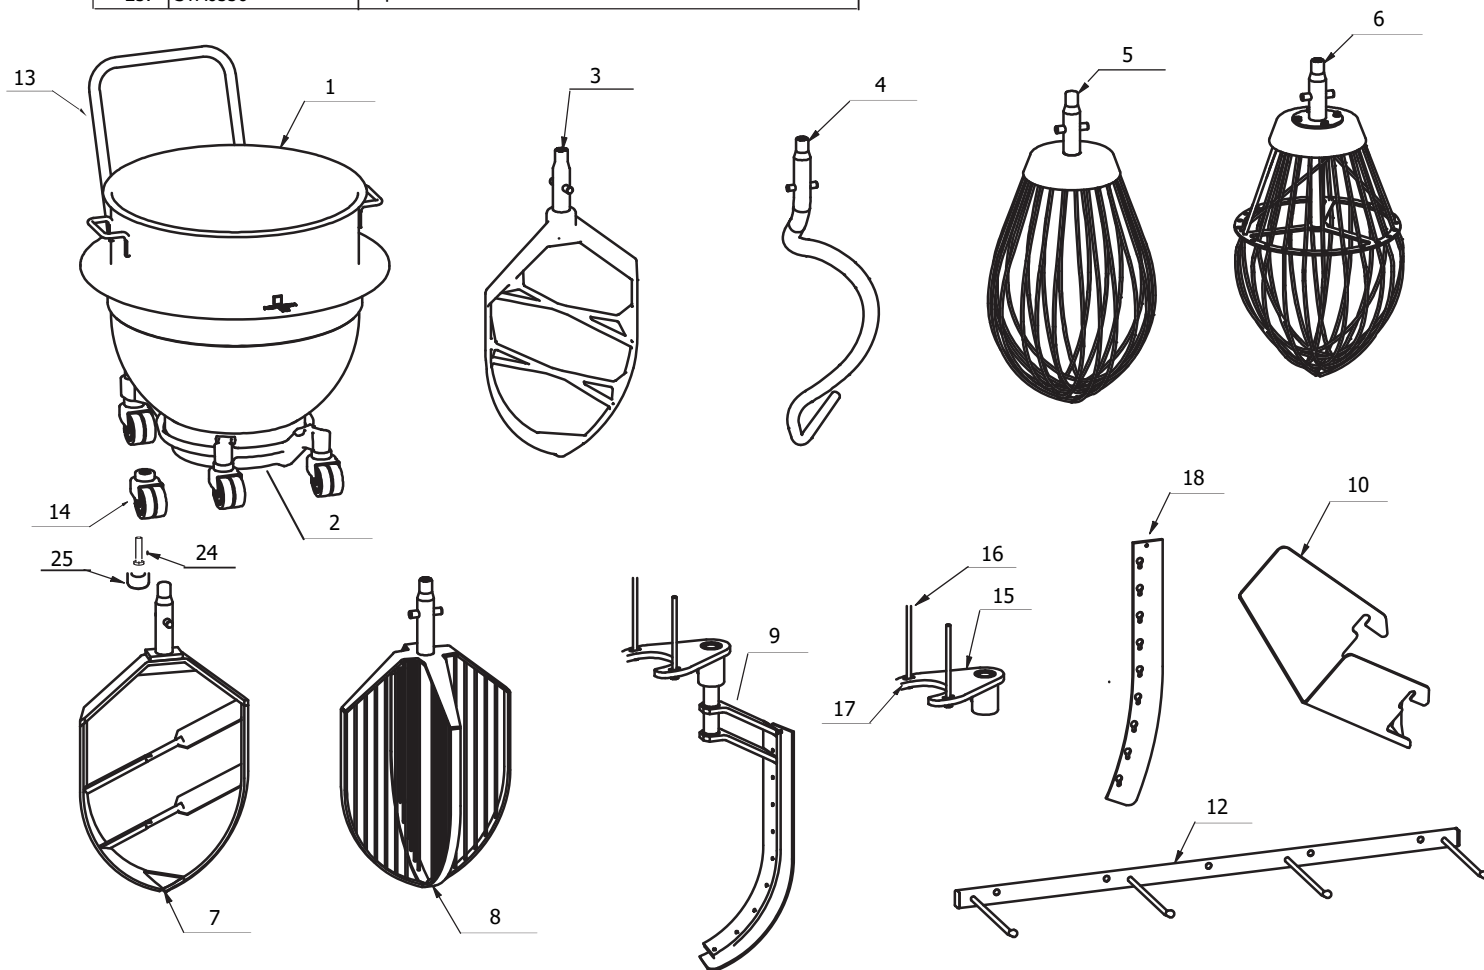

Accessories & Accessory Components

Item #	Part #	Description
1.	VBOWL-150-ERGO	SS Bowl
2.	VBTRUCK-150-ERGO	Bowl Truck
3.	VBEAT-150AV2	Aluminum Beater
4.	VHOOK-150	SS Hook
5.	VWHIP-150	SS Whip
6.	VHDWHIP-150	Reinforced SS Whip
7.	VBEAT-150SS	SS Beater
8.	VWINGWHIP-150	SS Wing Whip
9.	VSCRIP-150	Bowl Scraper Kit
10.	VCHUTE	SS Ingredient Chute
11.	VBEAT-150-VRTCL	SS Vertical Beater(NOT SHOWN)
12.	VTOOLRACK60-150	Tool Rack
13.	22R276	Handle
14.	22R150-520	Dual Wheel Caster
15.	42AR140-105	Scraper Holder
16.	STA5652	Screw
17.	STA6029	Washer
18.	42AR140-204F	Scraper Blade (5MM)
19.	VBOWL-150-ERGOBRKT	SS Bowl W/ Brackets (FOR MAXI LIFT/NOT SHOWN)
20.	VFSLGUARD-150-ERGO	Left Full Shield Bowl Guard (NOT SHOWN)
21.	VFSRGUARD-150-ERGO	Right Full Shield Bowl Guard (NOT SHOWN)
22.	VPSLGUARD-150-ERGO	Left Partial Shield Bowl Guard (NOT SHOWN)
23.	VPSRGUARD-150-ERGO	Right Partial Shield Bowl Guard (NOT SHOWN)
24.	STA5642	Screw
25.	STA6556	Cap