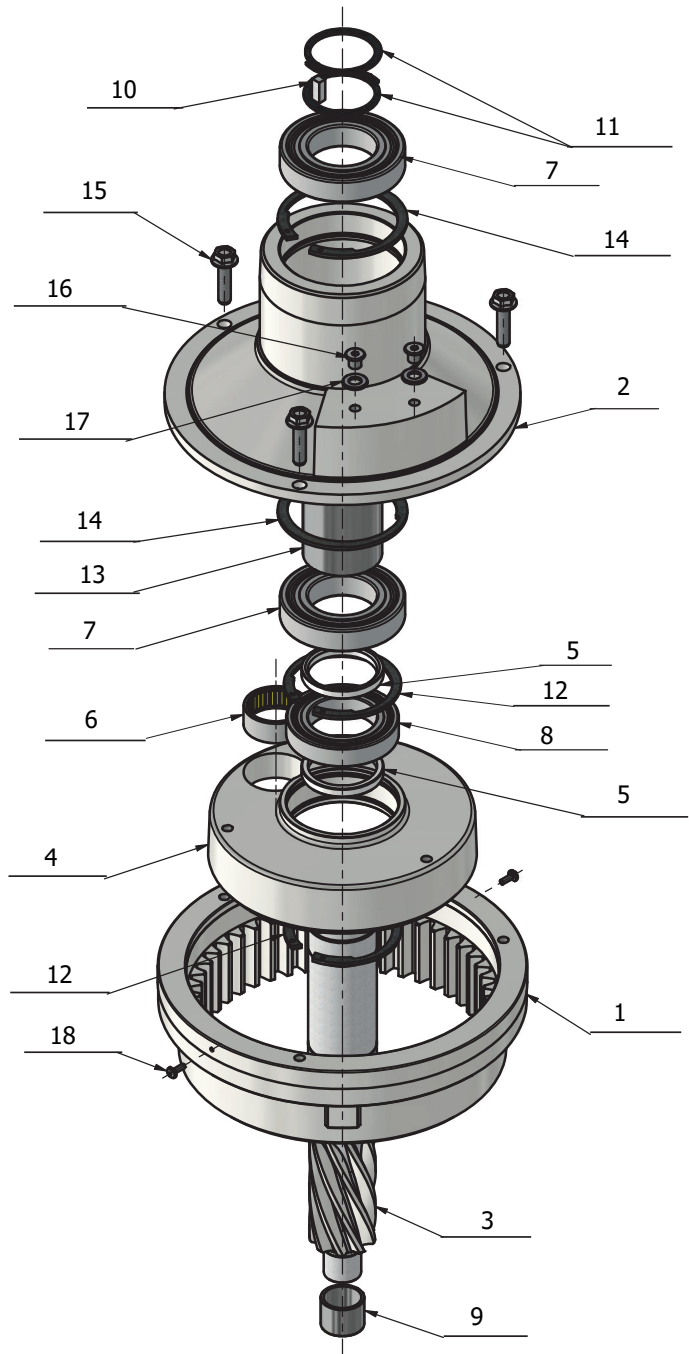

Bowl Arms

Item #	Part #	Description
1.	AE140-23/24.2EZ	Bowl Arm Kit
2.	AR31-128ZB	Bowl Roller Kit
3.	STA9002	Screw
4.	AE140-69.2ZB	Bowl Arm Bushing Kit
5.	DE141-69ZB	Bowl Arm Roller Kit
6.	STA3429	Retaining Ring
7.	STA3467	Retaining Ring
8.	AE140-68ZB	Bowl Arm Shaft Kit
9.	STA5066	Flanged Bolt

Bowl Guard

Item #	Part #	Description
1.	STA3149ZB	O-Ring Kit
2.	35DE141-21.1M	Right Bowl Guard
3.	35DE141-22.1M	Left Bowl Guard

Planetary Head Assembly

Item #	Part #	Description
1.	AE140-2.23ZB	Complete Planetary Assembly
2.	DE101-3.1ZB	Top Planetary Assembly
3.	AR100-162ZB	Plastic Cover Kit
4.	AR200-2.25ZB	Lower Planetary Assembly
5.	STA9001	Screw

Upper Planetary Head

Item #	Part #	Description
1.	R100-1	Ring Gear
2.	R100-3Z	Bearing Housing Kit
3.	R100-30Z	Main Shaft Kit
4.	R100-36Z	Eccentric Disc Kit
5.	R100-37	Spacer
6.	R100-96	Needle Bearing Kit
7.	R100-97	Bearing
8.	R100-100	Bearing
9.	R100-101Z	Needle Bearing Kit
10.	STA2030	Key
11.	STA3419	Retaining Ring
12.	STA3530	Retaining Ring
13.	R100-141	Distance Tube
14.	STA3532	Retaining Ring
15.	STA5333	Flanged Bolt
16.	STA5711	Screw
17.	STA6010	Washer
18.	STA9003	Screw

Machine Column

Machine Column

Item #	Part #	Description
1.	56AE140-25ZB	Bowl Guard Shaft Kit
2.	AE140-170ZB	Cover Plates Kit
3.	AE140-172.2	Guide Rail
4.	AE140-172.3	Washer
5.	AR80-212	Knee Pad
6.	AR80-214.3	Adjustment Plate (3MM)
7.	AR80-214.6	Adjustment Plate (6MM)
8.	DE141-21ZB	Top Cover Kit
9.	DE141-22.17ZB	Back Cover Kit
10.	AR80-213ZB	Foot & Adjustment Plate Kit (4/SET)
11.	STA5615	Screw
12.	DE141-151ZB	Control Box Bracket Kit
13.	DE141-172ZB	Guide Plate Kit
14.	STA5066	Flanged Bolt
15.	STA5085	Screw
16.	STA5624	Screw
17.	STA5689	Screw
18.	STA5724	Set Screw
19.	STA5725	Set Screw
20.	STA5756	Flanged Bolt
21.	STA5801	Nut
22.	STA5819	Hex Nut
23.	STA5839	Cap Nut
24.	STA6008	Washer
25.	STA9000	Special Screw