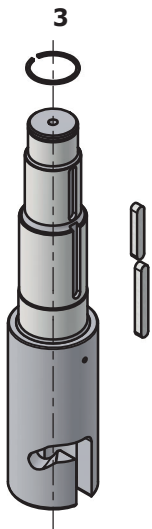

Lifting System

Item #	Part #	Description
1.	DE141-86.1ZB	Lift Motor
2.	AE140-172.3	Eccentric Washer
3.	DE61-86.51ZB	Lift Lower Mount Kit
4.	DE141-86.50ZB	Lift Top Mount Kit
5.	DE61-173ZB	Microswitch Kit
6.	RN100-86.3S	Pin
7.	STA5372	Screw
8.	STA5689	Screw
9.	STA5765	Flanged Bolt
10.	STA6205	Cotter Pin
11.	DE61-86.50M	Magnet Sensor
12.	DE141-86.52ZB	Bowl Arm Stop Kit
13.	DE141-71ZB	Guide Plate Kit
14.	STA5048	Flanged Bolt

Bowl Arms

Item #	Part #	Description
1.	AE140-23/24.2EZ	Bowl Arm Kit
2.	AR31-128ZB	Bowl Roller Kit
3.	STA9002	Screw
4.	AE140-69.2ZB	Bowl Arm Bushing Kit
5.	DE141-69ZB	Bowl Arm Roller Kit
6.	STA3429	Retaining Ring
7.	STA3467	Retaining Ring
8.	AE140-68ZB	Bowl Arm Shaft Kit
9.	STA5066	Flanged Bolt

Bowl Guard

Item #	Part #	Description
1.	STA3149ZB	O-Ring Kit
2.	35DE141-21.1M	Right Bowl Guard
3.	35DE141-22.1M	Left Bowl Guard

Planetary Head Assembly

Item #	Part #	Description
1.	AE140-2.23ZB	Complete Planetary Assembly
2.	DE101-3.1ZB	Top Planetary Assembly
3.	AR100-162ZB	Plastic Cover Kit
4.	AR200-2.25ZB	Lower Planetary Assembly
5.	STA9001	Screw

Lower Planetary Head

Item #	Part #	Description
1.	AR140-31	Upper Rim Pinion
2.	AR140-32	Lower Rim Pinion
3.	AR200-33.5Z	Bayonet Shaft Kit
4.	R100-2Z	Eccentric Head Kit
5.	R100-37	Spacer
6.	R100-96	Needle Bearing Kit
7.	R100-97	Bearing
8.	R100-101Z	Needle Bearing Kit
9.	R100-209	Seal Ring
10.	R100-235	Washer
11.	STA2034	Key
12.	STA2039	Key
13.	STA3478	Retaining Ring
14.	STA3532	Retaining Ring
15.	STA6460	Dowel Pin
16.	W100-272	Meatl Head Cap
17.	STA5644	Screw
18.	STA5652	Screw
19.	STA6029	Washer
20.	STA6057	Lock Washer