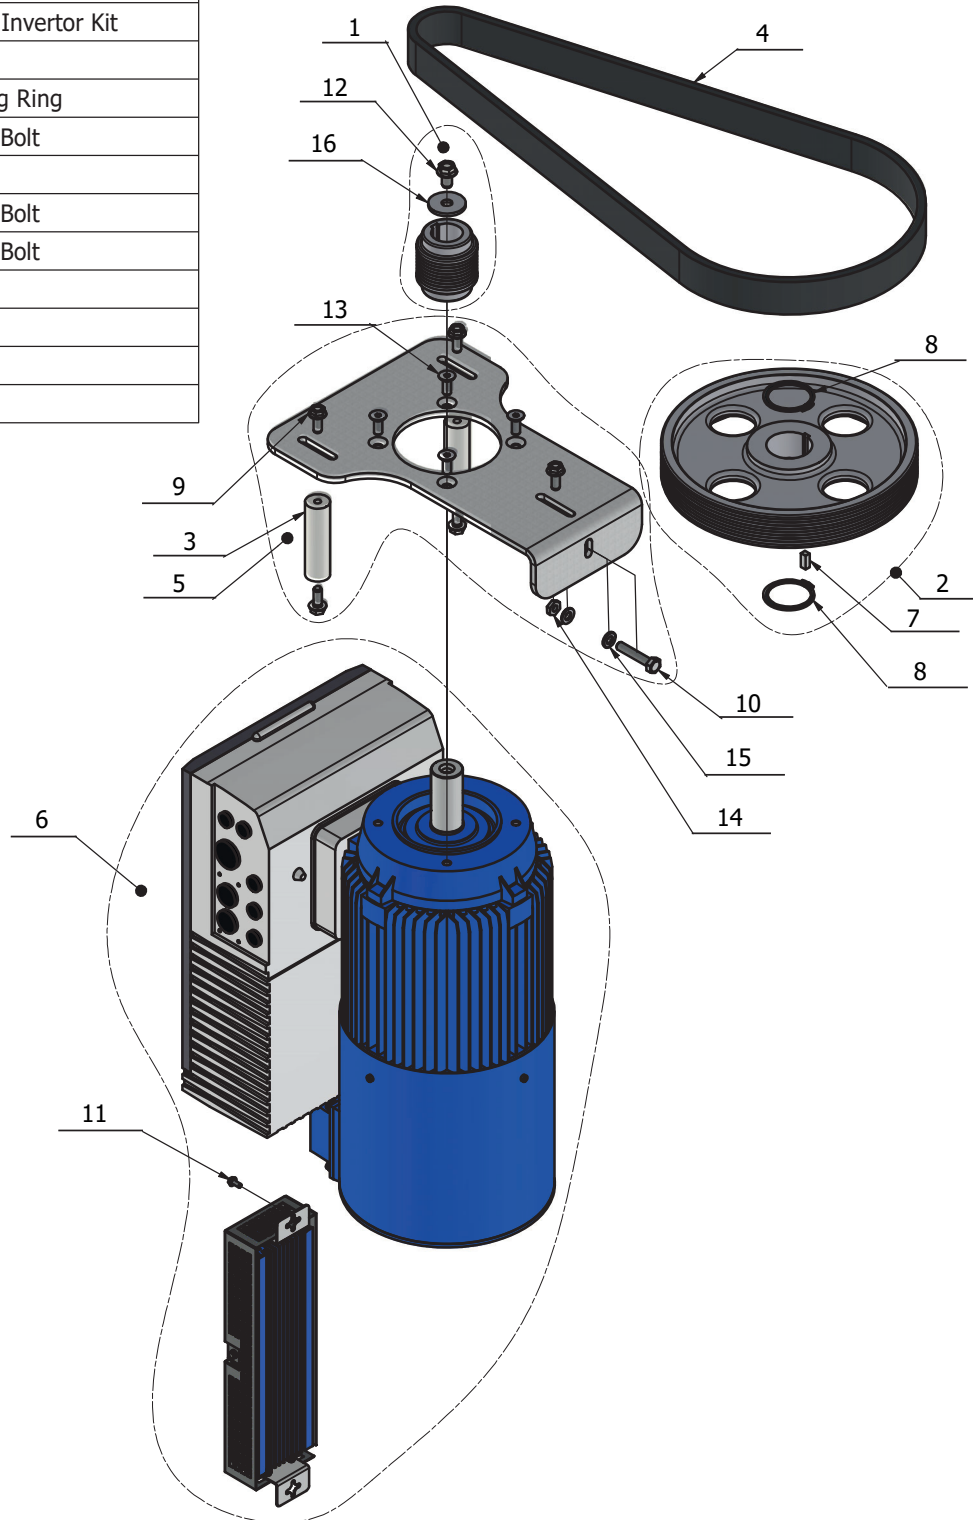

Drive System

Item #	Part #	Description
1.	AE140-128ZB	Small Motor Pulley Kit
2.	AE140-129ZB	Large Motor Pulley Kit
3.	AE140-148.1	Standoff
4.	DE141-90	V Belt
5.	DE141-61ZB	Motor Plate Kit
6.	DE141-601.1ZB	Motor & Invertor Kit
7.	STA2030	Key
8.	STA3419	Retaining Ring
9.	STA5334	Flanged Bolt
10.	STA5348	Screw
11.	STA5732	Flanged Bolt
12.	STA5765	Flanged Bolt
13.	STA5798	Screw
14.	STA5825	Nut
15.	STA6026	Washer
16.	STA6119	Washer

Lifting System

Item #	Part #	Description
1.	DE141-86.1ZB	Lift Motor
2.	AE140-172.3	Eccentric Washer
3.	DE61-86.51ZB	Lift Lower Mount Kit
4.	DE141-86.50ZB	Lift Top Mount Kit
5.	DE61-173ZB	Microswitch Kit
6.	RN100-86.3S	Pin
7.	STA5372	Screw
8.	STA5689	Screw
9.	STA5765	Flanged Bolt
10.	STA6205	Cotter Pin
11.	DE61-86.50M	Magnet Sensor
12.	DE141-86.52ZB	Bowl Arm Stop Kit
13.	DE141-71ZB	Guide Plate Kit
14.	STA5048	Flanged Bolt

Bowl Arms

Item #	Part #	Description
1.	AE140-23/24.2EZ	Bowl Arm Kit
2.	AR31-128ZB	Bowl Roller Kit
3.	STA9002	Screw
4.	AE140-69.2ZB	Bowl Arm Bushing Kit
5.	DE141-69ZB	Bowl Arm Roller Kit
6.	STA3429	Retaining Ring
7.	STA3467	Retaining Ring
8.	AE140-68ZB	Bowl Arm Shaft Kit
9.	STA5066	Flanged Bolt

Bowl Guard

Item #	Part #	Description
1.	STA3149ZB	O-Ring Kit
2.	35DE141-21.1M	Right Bowl Guard
3.	35DE141-22.1M	Left Bowl Guard

Planetary Head Assembly

Item #	Part #	Description
1.	AE140-2.23ZB	Complete Planetary Assembly
2.	DE101-3.1ZB	Top Planetary Assembly
3.	AR100-162ZB	Plastic Cover Kit
4.	AR200-2.25ZB	Lower Planetary Assembly
5.	STA9001	Screw