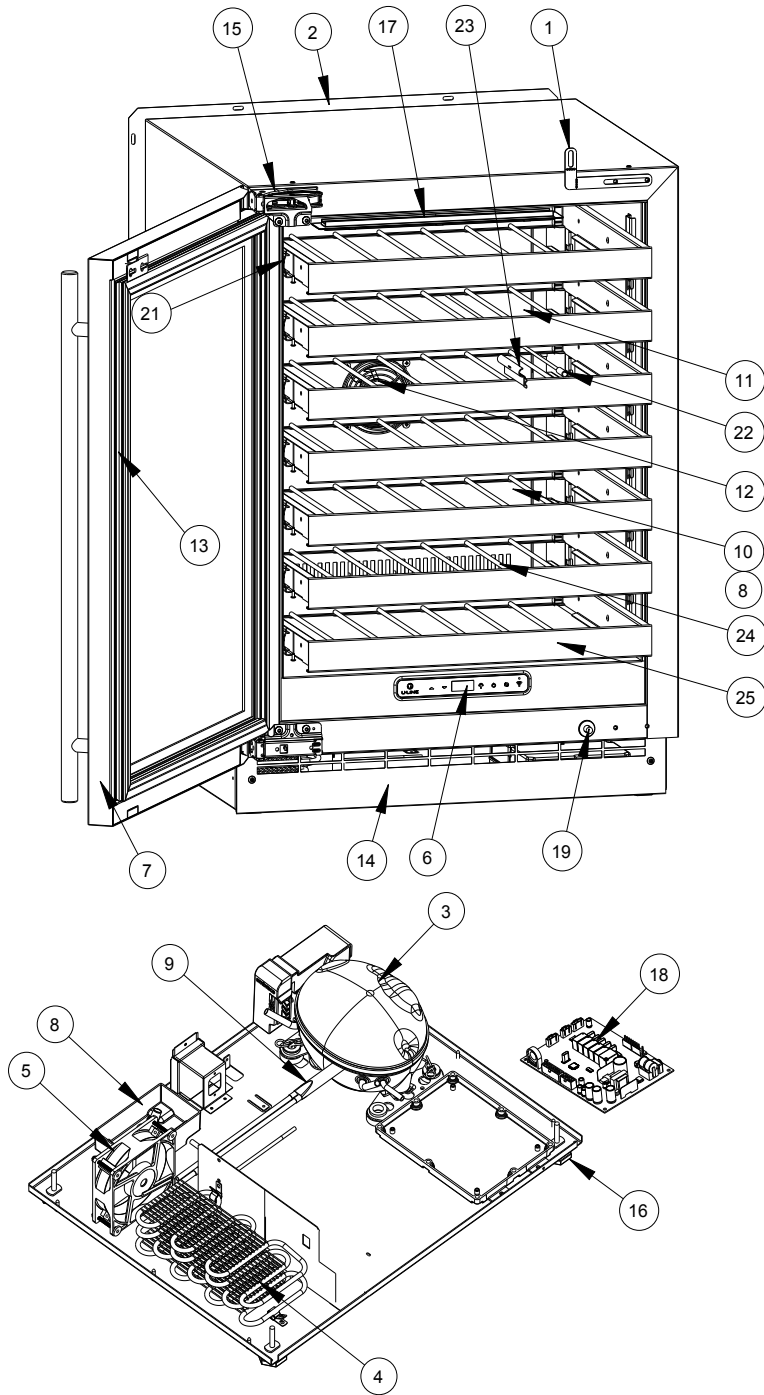

USER GUIDE

Parts

UHWC524-SG51A		
1	ANTI-TIP BRACKET	80-55449-00
2	BACK PANEL	80-55481-00
3	COMPRESSOR W/ELECTRICALS	80-55452-00
4	CONDENSER ASSEMBLY	80-55453-00
5	CONDENSER FAN MOTOR	80-54014-00
6	DISPLAY MODULE	80-55429-00
7	DOOR ASSEMBLY	80-55491-00
8	DRAIN PAN	80-54217-00
9	DRIER	80-54055-00
10	EVAPORATOR ASSEMBLY	80-55486-00
11	EVAPORATOR COVER	80-55485-00
12	EVAPORATOR FAN W/COVER	80-55457-00
13	GASKET, DOOR	80-54039-00
14	GRILLE	80-55487-00
15	HINGE ASSEMBLY	80-55374-00
16	HINGE COVER (2)	80-54001-00
17	LEG LEVELERS (4)	80-54019-00
18	LED LIGHT, 2 COLOR	80-55272-00
19	MAIN BOARD	80-55398-00
20	PLUNGER SWITCH	80-55375-00
21	POWER CORD*	80-55462-00
22	SLIDE ASSEMBLY	80-55509-00
23	THERMISTOR	80-54006-00
24	THERMISTOR COVER	80-55464-00
25	WINE RACK	80-55488-00
26	WINE RACK FRONT	80-55502-00
27	WIRE HARNESS, BOARD*	80-55466-00

*Not Shown