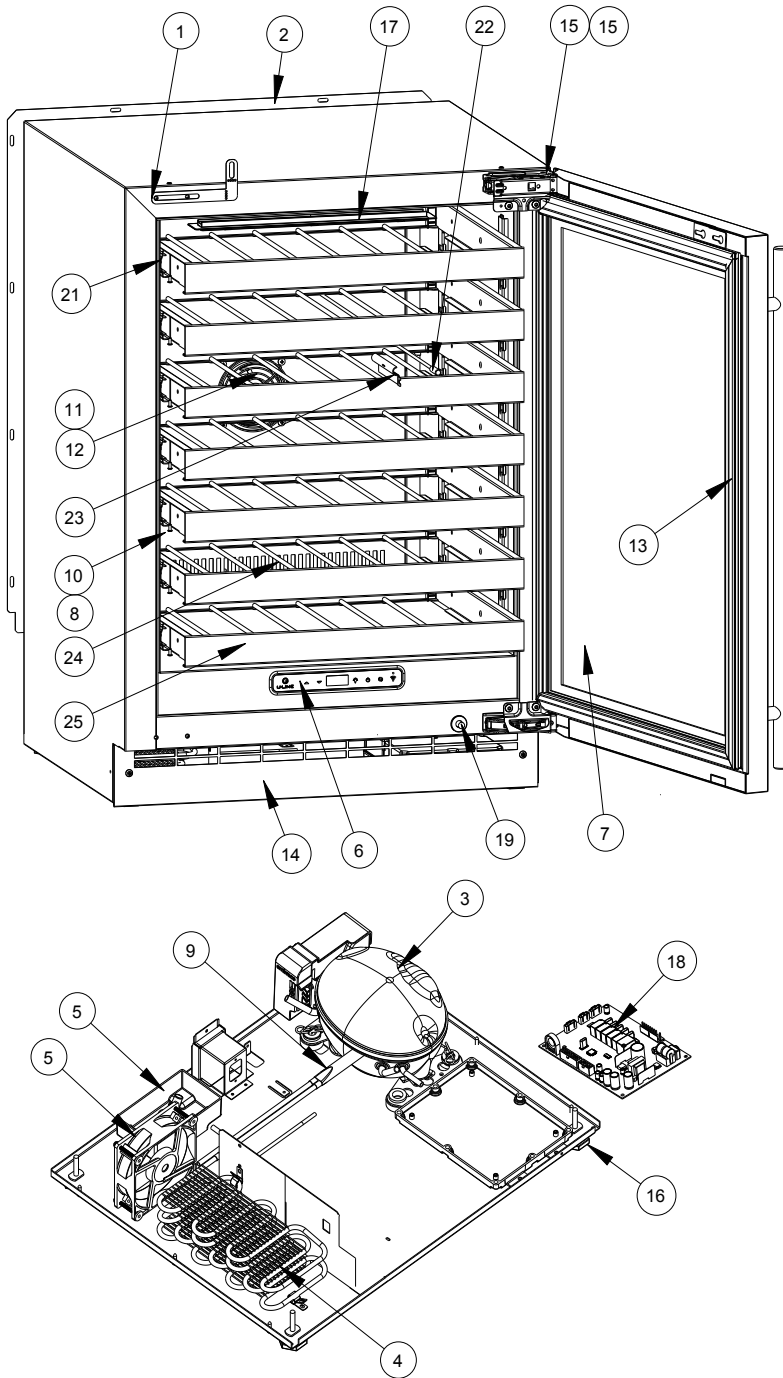

## Parts

<b>UHWC524-SG41A</b>		
1	ANTI-TIP BRACKET	80-55449-00
2	BACK PANEL	80-55481-00
3	COMPRESSOR W/ELECTRICALS	80-55452-00
4	CONDENSER ASSEMBLY	80-55453-00
5	CONDENSER FAN MOTOR	<a href="#">80-54014-00</a>
6	DISPLAY MODULE	80-55429-00
7	DOOR ASSEMBLY	80-55492-00
8	DRAIN PAN	<a href="#">80-54217-00</a>
9	DRIER	<a href="#">80-54055-00</a>
10	EVAPORATOR ASSEMBLY	80-55486-00
11	EVAPORATOR COVER	80-55485-00
12	EVAPORATOR FAN W/COVER	80-55457-00
13	GASKET, DOOR	<a href="#">80-54039-00</a>
14	GRILLE	80-55487-00
15	HINGE ASSEMBLY	80-55374-00
16	HINGE COVER (2)	<a href="#">80-54001-00</a>
17	LEG LEVELERS (4)	<a href="#">80-54019-00</a>
18	LED LIGHT, 2 COLOR	80-55272-00
19	MAIN BOARD	<a href="#">80-55398-00</a>
20	PLUNGER SWITCH	80-55375-00
21	POWER CORD*	80-55462-00
22	SLIDE ASSEMBLY	80-55509-00
23	THERMISTOR	<a href="#">80-54006-00</a>
24	THERMISTOR COVER	80-55464-00
25	WINE RACK	80-55488-00
26	WINE RACK FRONT	80-55502-00
27	WIRE HARNESS, BOARD*	80-55466-00