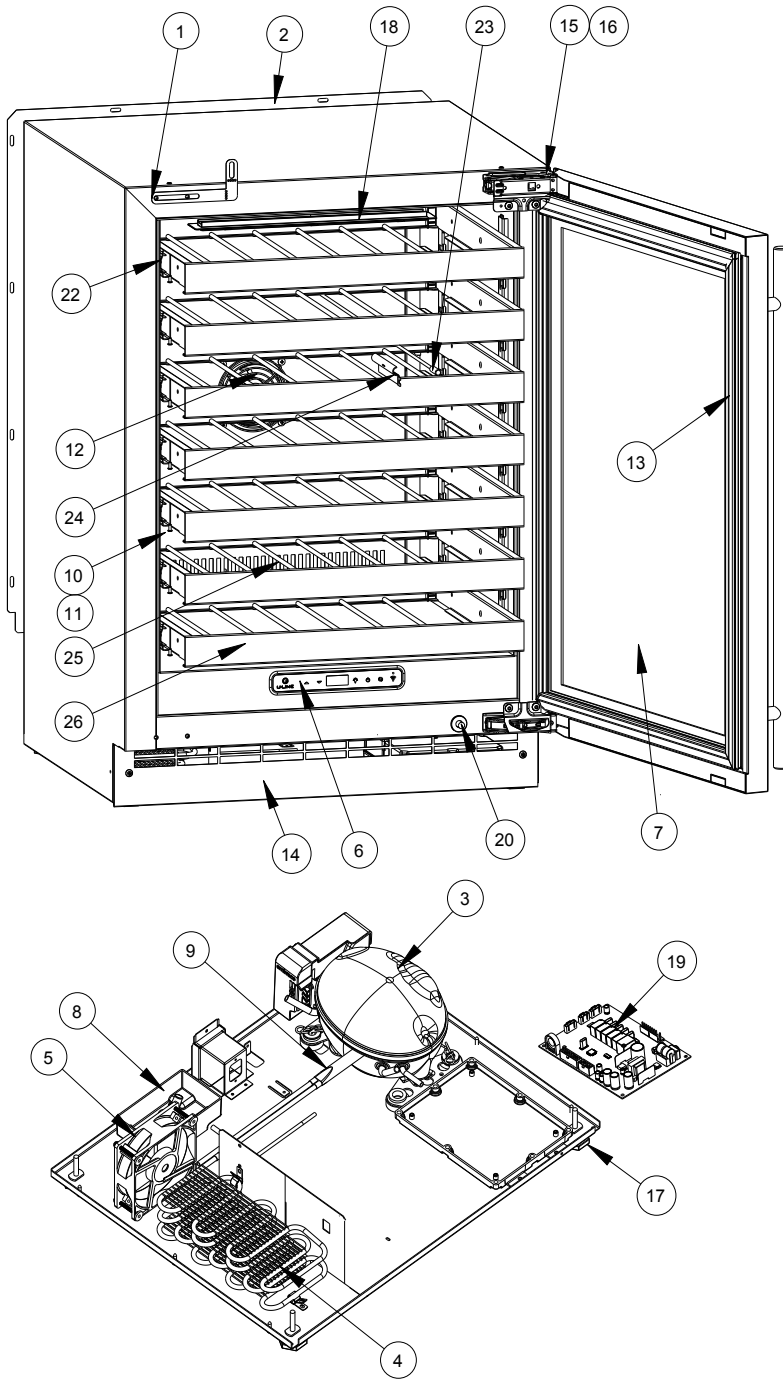

## Parts

<b>UHWC524-SG01A</b>		
1	ANTI-TIP BRACKET	80-55449-00
2	BACK PANEL	80-55481-00
3	COMPRESSOR W/ELECTRICALS	80-55452-00
4	CONDENSER ASSEMBLY	80-55453-00
5	CONDENSER FAN MOTOR	<a href="#">80-54014-00</a>
6	DISPLAY MODULE	<a href="#">80-55429-00</a>
7	DOOR ASSEMBLY	80-55483-00
8	DRAIN PAN	<a href="#">80-54217-00</a>
9	DRIER	<a href="#">80-54055-00</a>
10	EVAPORATOR ASSEMBLY	80-55486-00
11	EVAPORATOR COVER	80-55485-00
12	EVAPORATOR FAN W/COVER	<a href="#">80-55457-00</a>
13	GASKET, DOOR	<a href="#">80-54039-00</a>
14	GRILLE	80-55487-00
15	HINGE ASSEMBLY	80-55374-00
16	HINGE COVER (2)	<a href="#">80-54001-00</a>
17	LEG LEVELERS (4)	<a href="#">80-54019-00</a>
18	LED LIGHT, 2 COLOR	80-55272-00
19	MAIN BOARD	<a href="#">80-55398-00</a>
20	PLUNGER SWITCH	<a href="#">80-55375-00</a>
21	POWER CORD*	80-55462-00
22	SLIDE ASSEMBLY	80-55509-00
23	THERMISTOR	<a href="#">80-54006-00</a>
24	THERMISTOR COVER	80-55464-00
25	WINE RACK	80-55488-00
26	WINE RACK FRONT	80-55502-00
27	WIRE HARNESS, BOARD*	80-55466-00