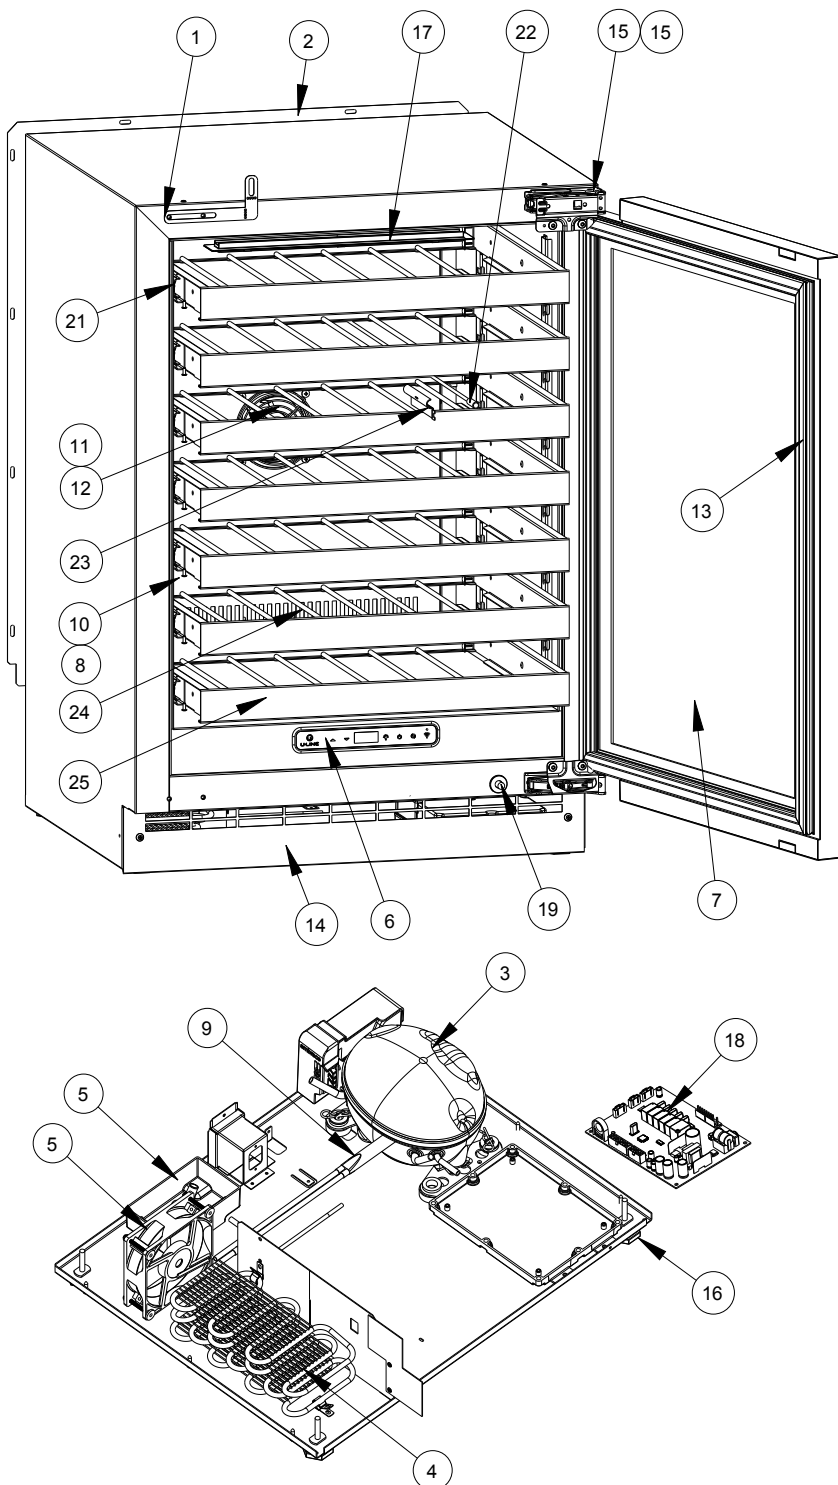

## Parts

### UHWC524-IS01A

UHWC524-IS01A		
1	ANTI-TIP BRACKET	80-55449-00
2	BACK PANEL	80-55481-00
5	COMPRESSOR W/ELECTRICALS	80-55452-00
6	CONDENSER ASSEMBLY	80-55453-00
7	CONDENSER FAN MOTOR	<a href="#">80-54014-00</a>
8	DISPLAY MODULE	<a href="#">80-55429-00</a>
9	DOOR ASSEMBLY	80-55489-00
10	DRAIN PAN	<a href="#">80-54217-00</a>
11	DRIER	<a href="#">80-54055-00</a>
12	EVAPORATOR ASSEMBLY	80-55486-00
13	EVAPORATOR COVER	80-55485-00
14	EVAPORATOR FAN W/COVER	<a href="#">80-55457-00</a>
15	GASKET, DOOR	<a href="#">80-54039-00</a>
17	GRILLE	80-55487-00
18	HINGE ASSEMBLY	80-55374-00
19	HINGE COVER (2)	<a href="#">80-54001-00</a>
20	LEG LEVELERS (4)	<a href="#">80-54019-00</a>
21	LED LIGHT, 2 COLOR	80-55272-00
22	MAIN BOARD	<a href="#">80-55398-00</a>
23	PLUNGER SWITCH	<a href="#">80-55375-00</a>
24	POWER CORD*	80-55462-00
25	SLIDE ASSEMBLY	80-55509-00
26	THERMISTOR	<a href="#">80-54006-00</a>
27	THERMISTOR COVER	80-55464-00
28	WINE RACK	80-55488-00
29	WINE RACK FRONT	80-55502-00
30	WIRE HARNESS, BOARD*	80-55466-00