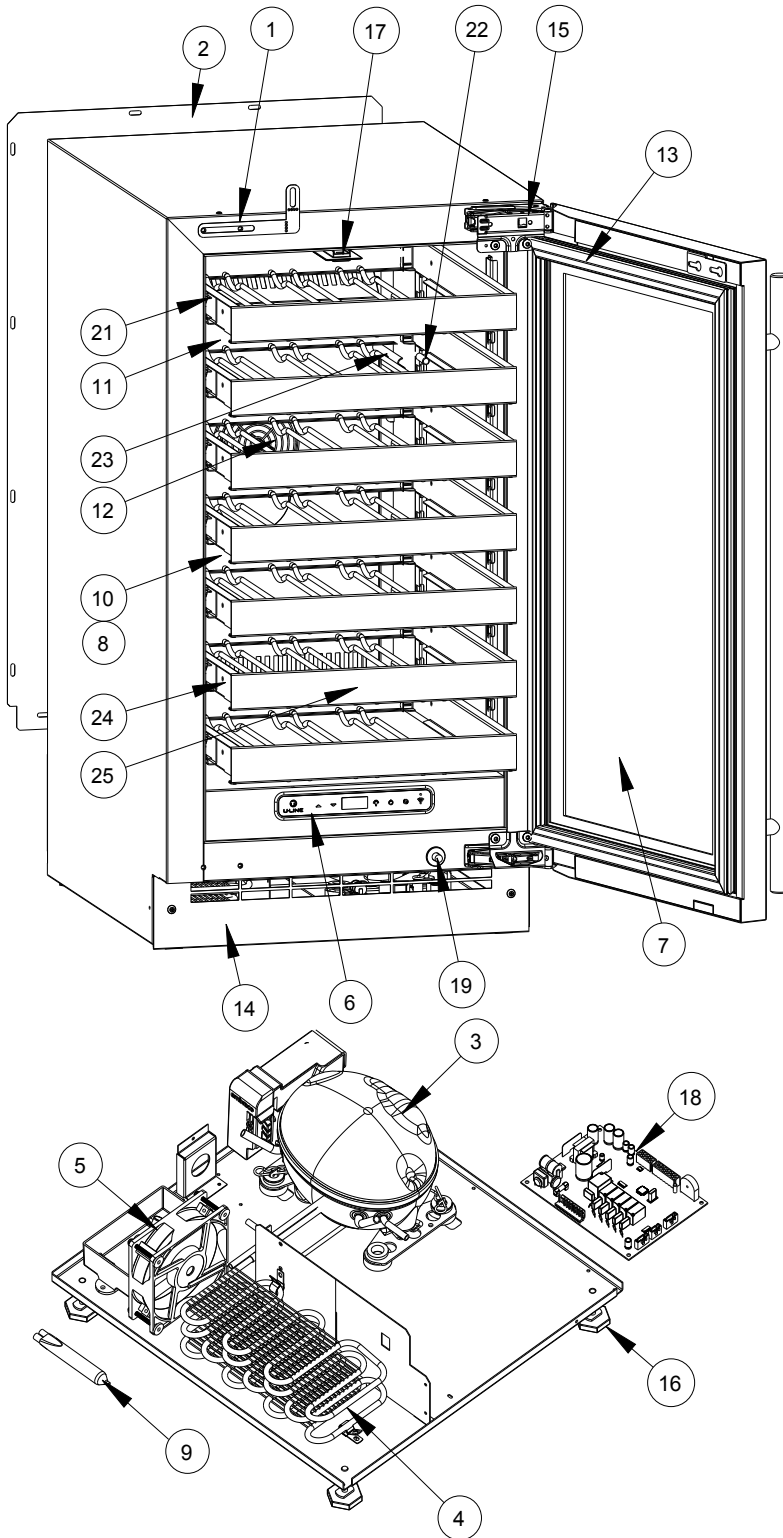

USER GUIDE

Parts

UHWC518-SG41A		
1	ANTI-TIP BRACKET	80-55449-00
2	BACK PANEL	80-55474-00
3	COMPRESSOR	80-55452-00
4	CONDENSER ASSEMBLY	80-55453-00
5	CONDENSER FAN	80-54014-00
6	DISPLAY MODULE	80-55429-00
7	DOOR ASSEMBLY	80-55496-00
8	DRAIN PAN	80-54217-00
9	DRIER	80-54055-00
10	EVAPORATOR ASSEMBLY	80-55478-00
11	EVAPORATOR COVER	80-55477-00
12	EVAPORATOR FAN W/COVER	80-55457-00
13	GASKET, DOOR	80-55517-00
14	GRILLE	80-55479-00
15	HINGE ASSEMBLY	80-55374-00
16	HINGE COVER (2)	80-54001-00
17	LEG LEVELERS (4)	80-54019-00
18	LED LIGHT, 2 COLOR	80-55272-00
19	MAIN BOARD	80-55398-00
20	PLUNGER SWITCH	80-55375-00
21	POWER CORD*	80-55462-00
22	SLIDE ASSEMBLY	80-55509-00
23	THERMISTOR	80-54006-00
24	THERMISTOR COVER	80-55464-00
25	WINE RACK	80-55480-00
26	WINE RACK FRONT	80-55501-00
27	WIRE HARNESS, BOARD*	80-55466-00

*Not Shown