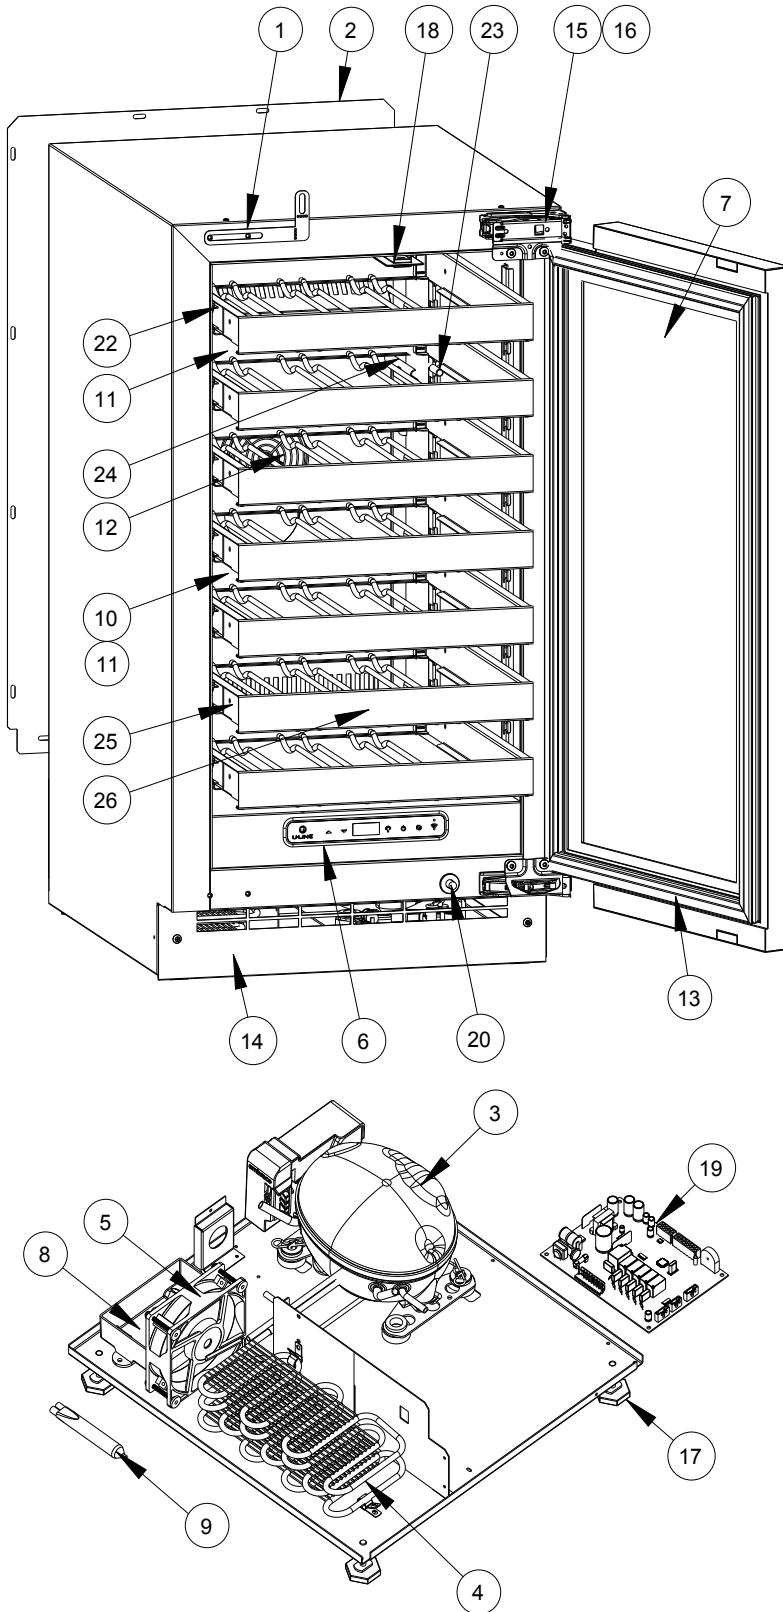

## Parts

<b>UHWC518-IS01A</b>		
1	ANTI-TIP BRACKET	80-55449-00
2	BACK PANEL	80-55474-00
3	COMPRESSOR	80-55452-00
4	CONDENSER ASSEMBLY	80-55453-00
5	CONDENSER FAN	<a href="#">80-54014-00</a>
6	DISPLAY MODULE	<a href="#">80-55429-00</a>
7	DOOR ASSEMBLY	80-55493-00
8	DRAIN PAN	<a href="#">80-54217-00</a>
9	DRIER	<a href="#">80-54055-00</a>
10	EVAPORATOR ASSEMBLY	80-55478-00
11	EVAPORATOR COVER	80-55477-00
12	EVAPORATOR FAN W/COVER	<a href="#">80-55457-00</a>
13	GASKET, DOOR	<a href="#">80-55517-00</a>
14	GRILLE	80-55479-00
15	HINGE ASSEMBLY	80-55374-00
16	HINGE COVER (2)	<a href="#">80-54001-00</a>
17	LEG LEVELERS (4)	<a href="#">80-54019-00</a>
18	LED LIGHT, 2 COLOR	80-55272-00
19	MAIN BOARD	<a href="#">80-55398-00</a>
20	PLUNGER SWITCH	<a href="#">80-55375-00</a>
21	POWER CORD*	80-55462-00
22	SLIDE ASSEMBLY	80-55509-00
23	THERMISTOR	<a href="#">80-54006-00</a>
24	THERMISTOR COVER	80-55464-00
25	WINE RACK	80-55480-00
26	WINE RACK FRONT	80-55501-00
27	WIRE HARNESS, BOARD*	80-55466-00