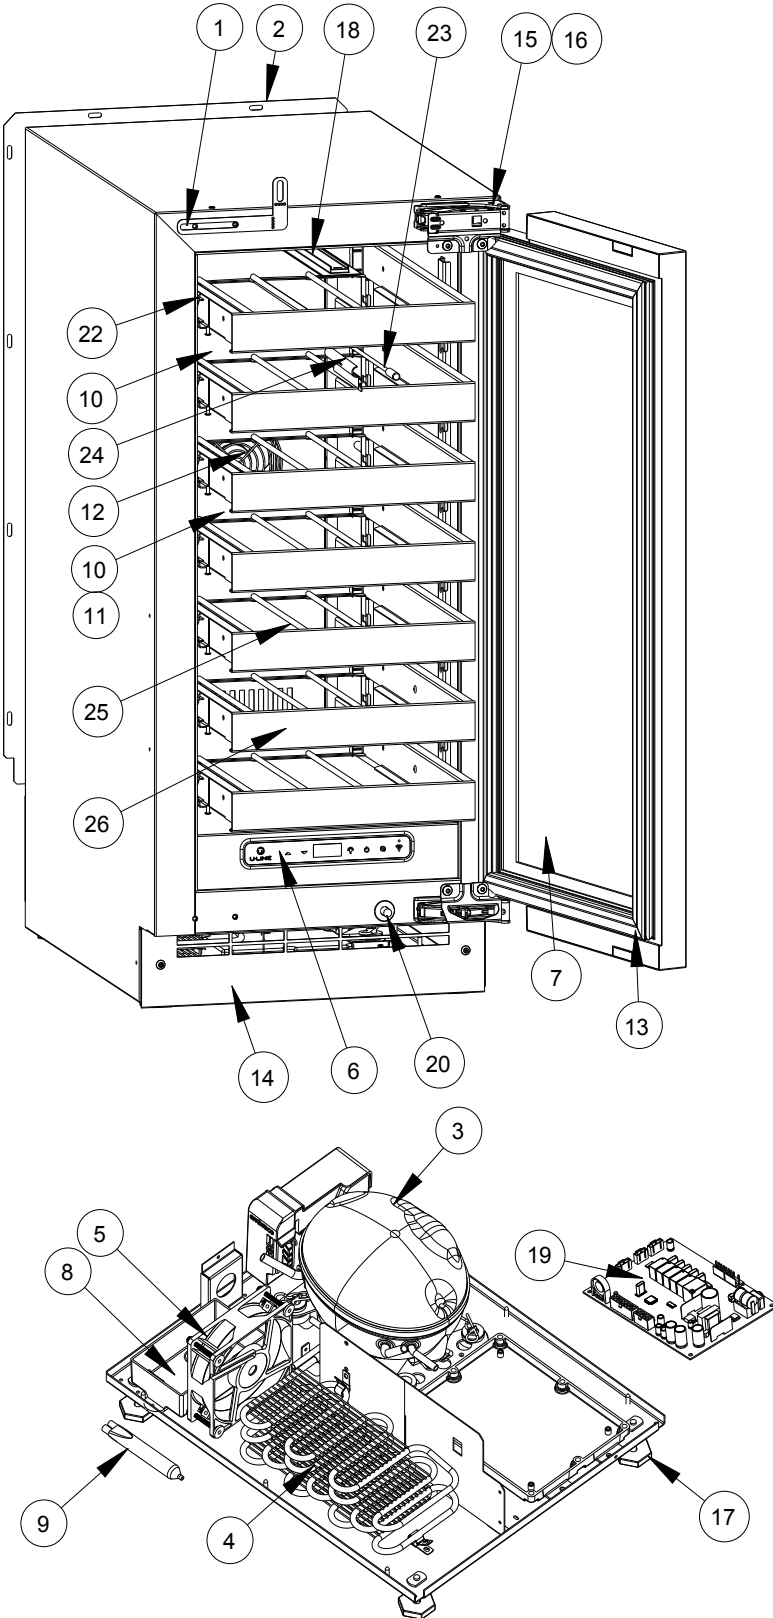

## Parts

<b>UHWC515-IS01A</b>		
1	ANTI-TIP BRACKET	80-55449-00
2	BACK PANEL	80-55450-00
3	COMPRESSOR W/ELECTRICALS	80-55452-00
4	CONDENSER ASSEMBLY	80-55453-00
5	CONDENSER FAN MOTOR	<a href="#">80-54014-00</a>
6	DISPLAY MODULE	<a href="#">80-55429-00</a>
7	DOOR ASSEMBLY	80-55469-00
8	DRAIN PAN	<a href="#">80-54217-00</a>
9	DRIER	<a href="#">80-54055-00</a>
10	EVAPORATOR ASSEMBLY	80-55458-00
11	EVAPORATOR COVER	80-55456-00
12	EVAPORATOR FAN W/COVER	<a href="#">80-55457-00</a>
13	GASKET, DOOR	<a href="#">80-55459-00</a>
14	GRILLE	80-55461-00
15	HINGE ASSEMBLY	80-55374-00
16	HINGE COVER (2)	<a href="#">80-54001-00</a>
17	LEG LEVELERS (4)	<a href="#">80-54019-00</a>
18	LED LIGHT, 2 COLOR	80-55272-00
19	MAIN BOARD	<a href="#">80-55398-00</a>
20	PLUNGER SWITCH	<a href="#">80-55375-00</a>
21	POWER CORD*	80-55462-00
22	SLIDE ASSEMBLY	80-55509-00
23	THERMISTOR	<a href="#">80-54006-00</a>
24	THERMISTOR COVER	80-55464-00
25	WINE RACK	80-55465-00
26	WINE RACK FRONT	80-55500-00
27	WIRE HARNESS, BOARD*	80-55466-00