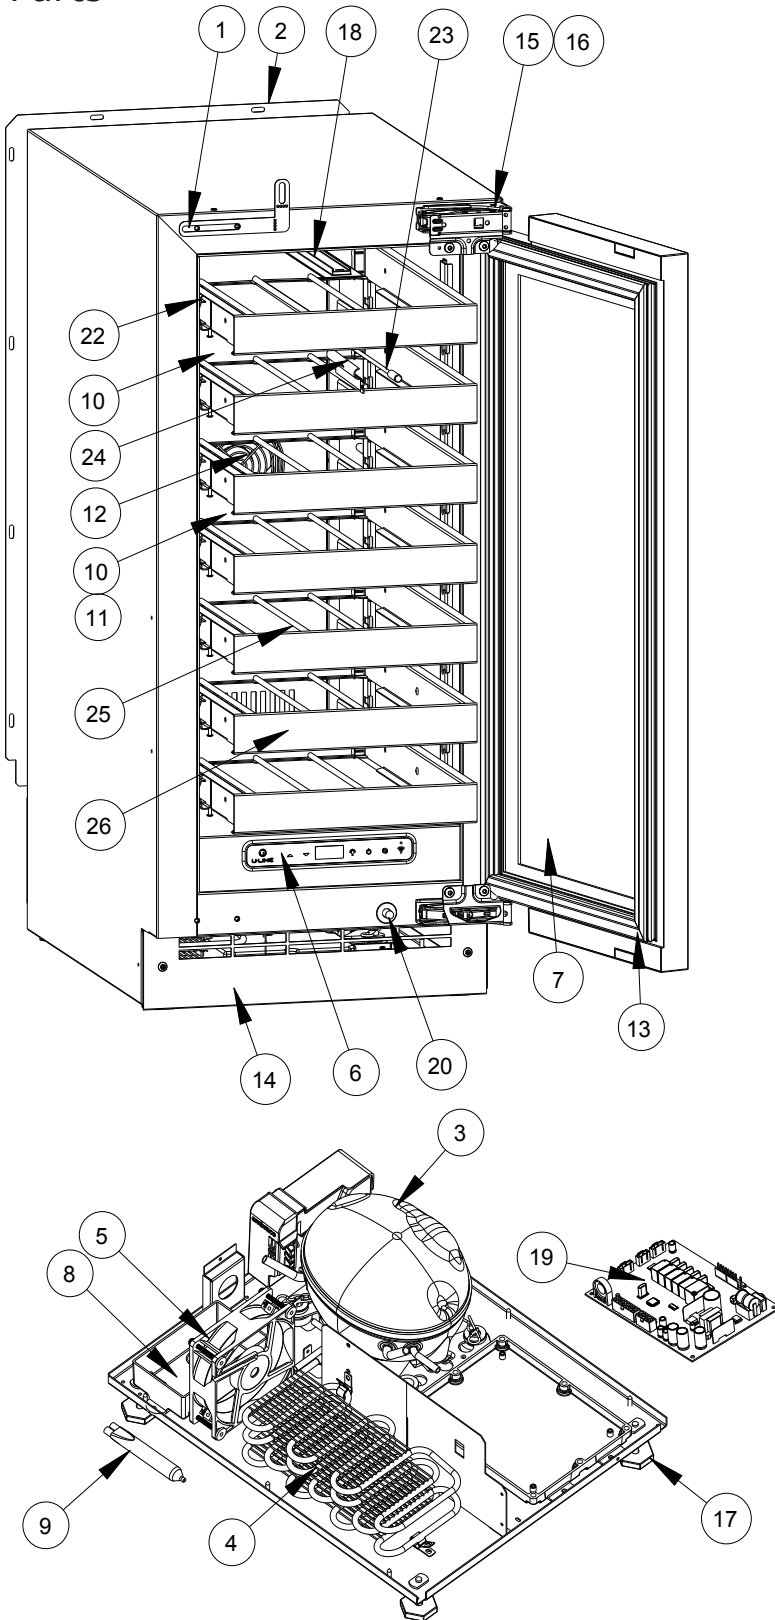

## Parts

UHWC515-IG01A		
1	ANTI-TIP BRACKET	80-55449-00
2	BACK PANEL	80-55450-00
3	COMPRESSOR W/ELECTRICALS	80-55452-00
4	CONDENSER ASSEMBLY	80-55453-00
5	CONDENSER FAN MOTOR	<a href="#">80-54014-00</a>
6	DISPLAY MODULE	<a href="#">80-55429-00</a>
7	DOOR ASSEMBLY	80-55468-00
8	DRAIN PAN	<a href="#">80-54217-00</a>
9	DRIER	<a href="#">80-54055-00</a>
10	EVAPORATOR ASSEMBLY	80-55458-00
11	EVAPORATOR COVER	80-55456-00
12	EVAPORATOR FAN W/COVER	<a href="#">80-55457-00</a>
13	GASKET, DOOR	<a href="#">80-55459-00</a>
14	GRILLE	80-55461-00
15	HINGE ASSEMBLY	80-55374-00
16	HINGE COVER (2)	<a href="#">80-54001-00</a>
17	LEG LEVELERS (4)	<a href="#">80-54019-00</a>
18	LED LIGHT, 2 COLOR	80-55272-00
19	MAIN BOARD	<a href="#">80-55398-00</a>
20	PLUNGER SWITCH	<a href="#">80-55375-00</a>
21	POWER CORD*	80-55462-00
22	SLIDE ASSEMBLY	80-55509-00
23	THERMISTOR	<a href="#">80-54006-00</a>
24	THERMISTOR COVER	80-55464-00
25	WINE RACK	80-55465-00
26	WINE RACK FRONT	80-55500-00
27	WIRE HARNESS, BOARD*	80-55466-00